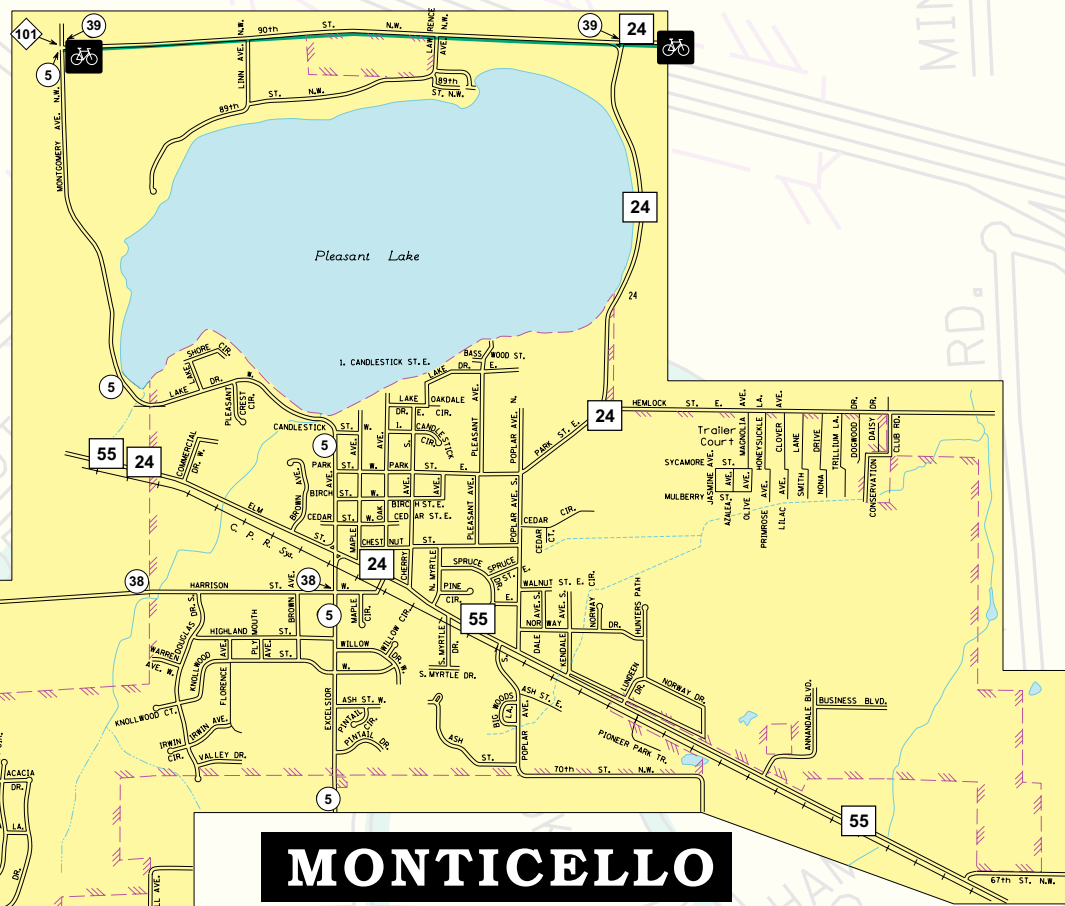

**ANNANDALE**

**BUFFALO**

**DELANO**

Wright County  
with Annandale,  
Buffalo, Monticello  
& Delano, MN

Recreational Trails Included

www.LincolnMarketing.us

**FREE Local Area Map**

f t

**320-558-9901**

845 State Hwy 24  
Clearwater, MN 55320  
Located Across from Little Dukes

Scan QR Code to go to the individual County Page

Wright County

Disclaimer: This free publication is made possible by the advertisers and other local agencies and may not be reproduced. Please support the local advertisers on this publication. Comments and/or suggestions may be directed to: info@lincolnmarketing.us