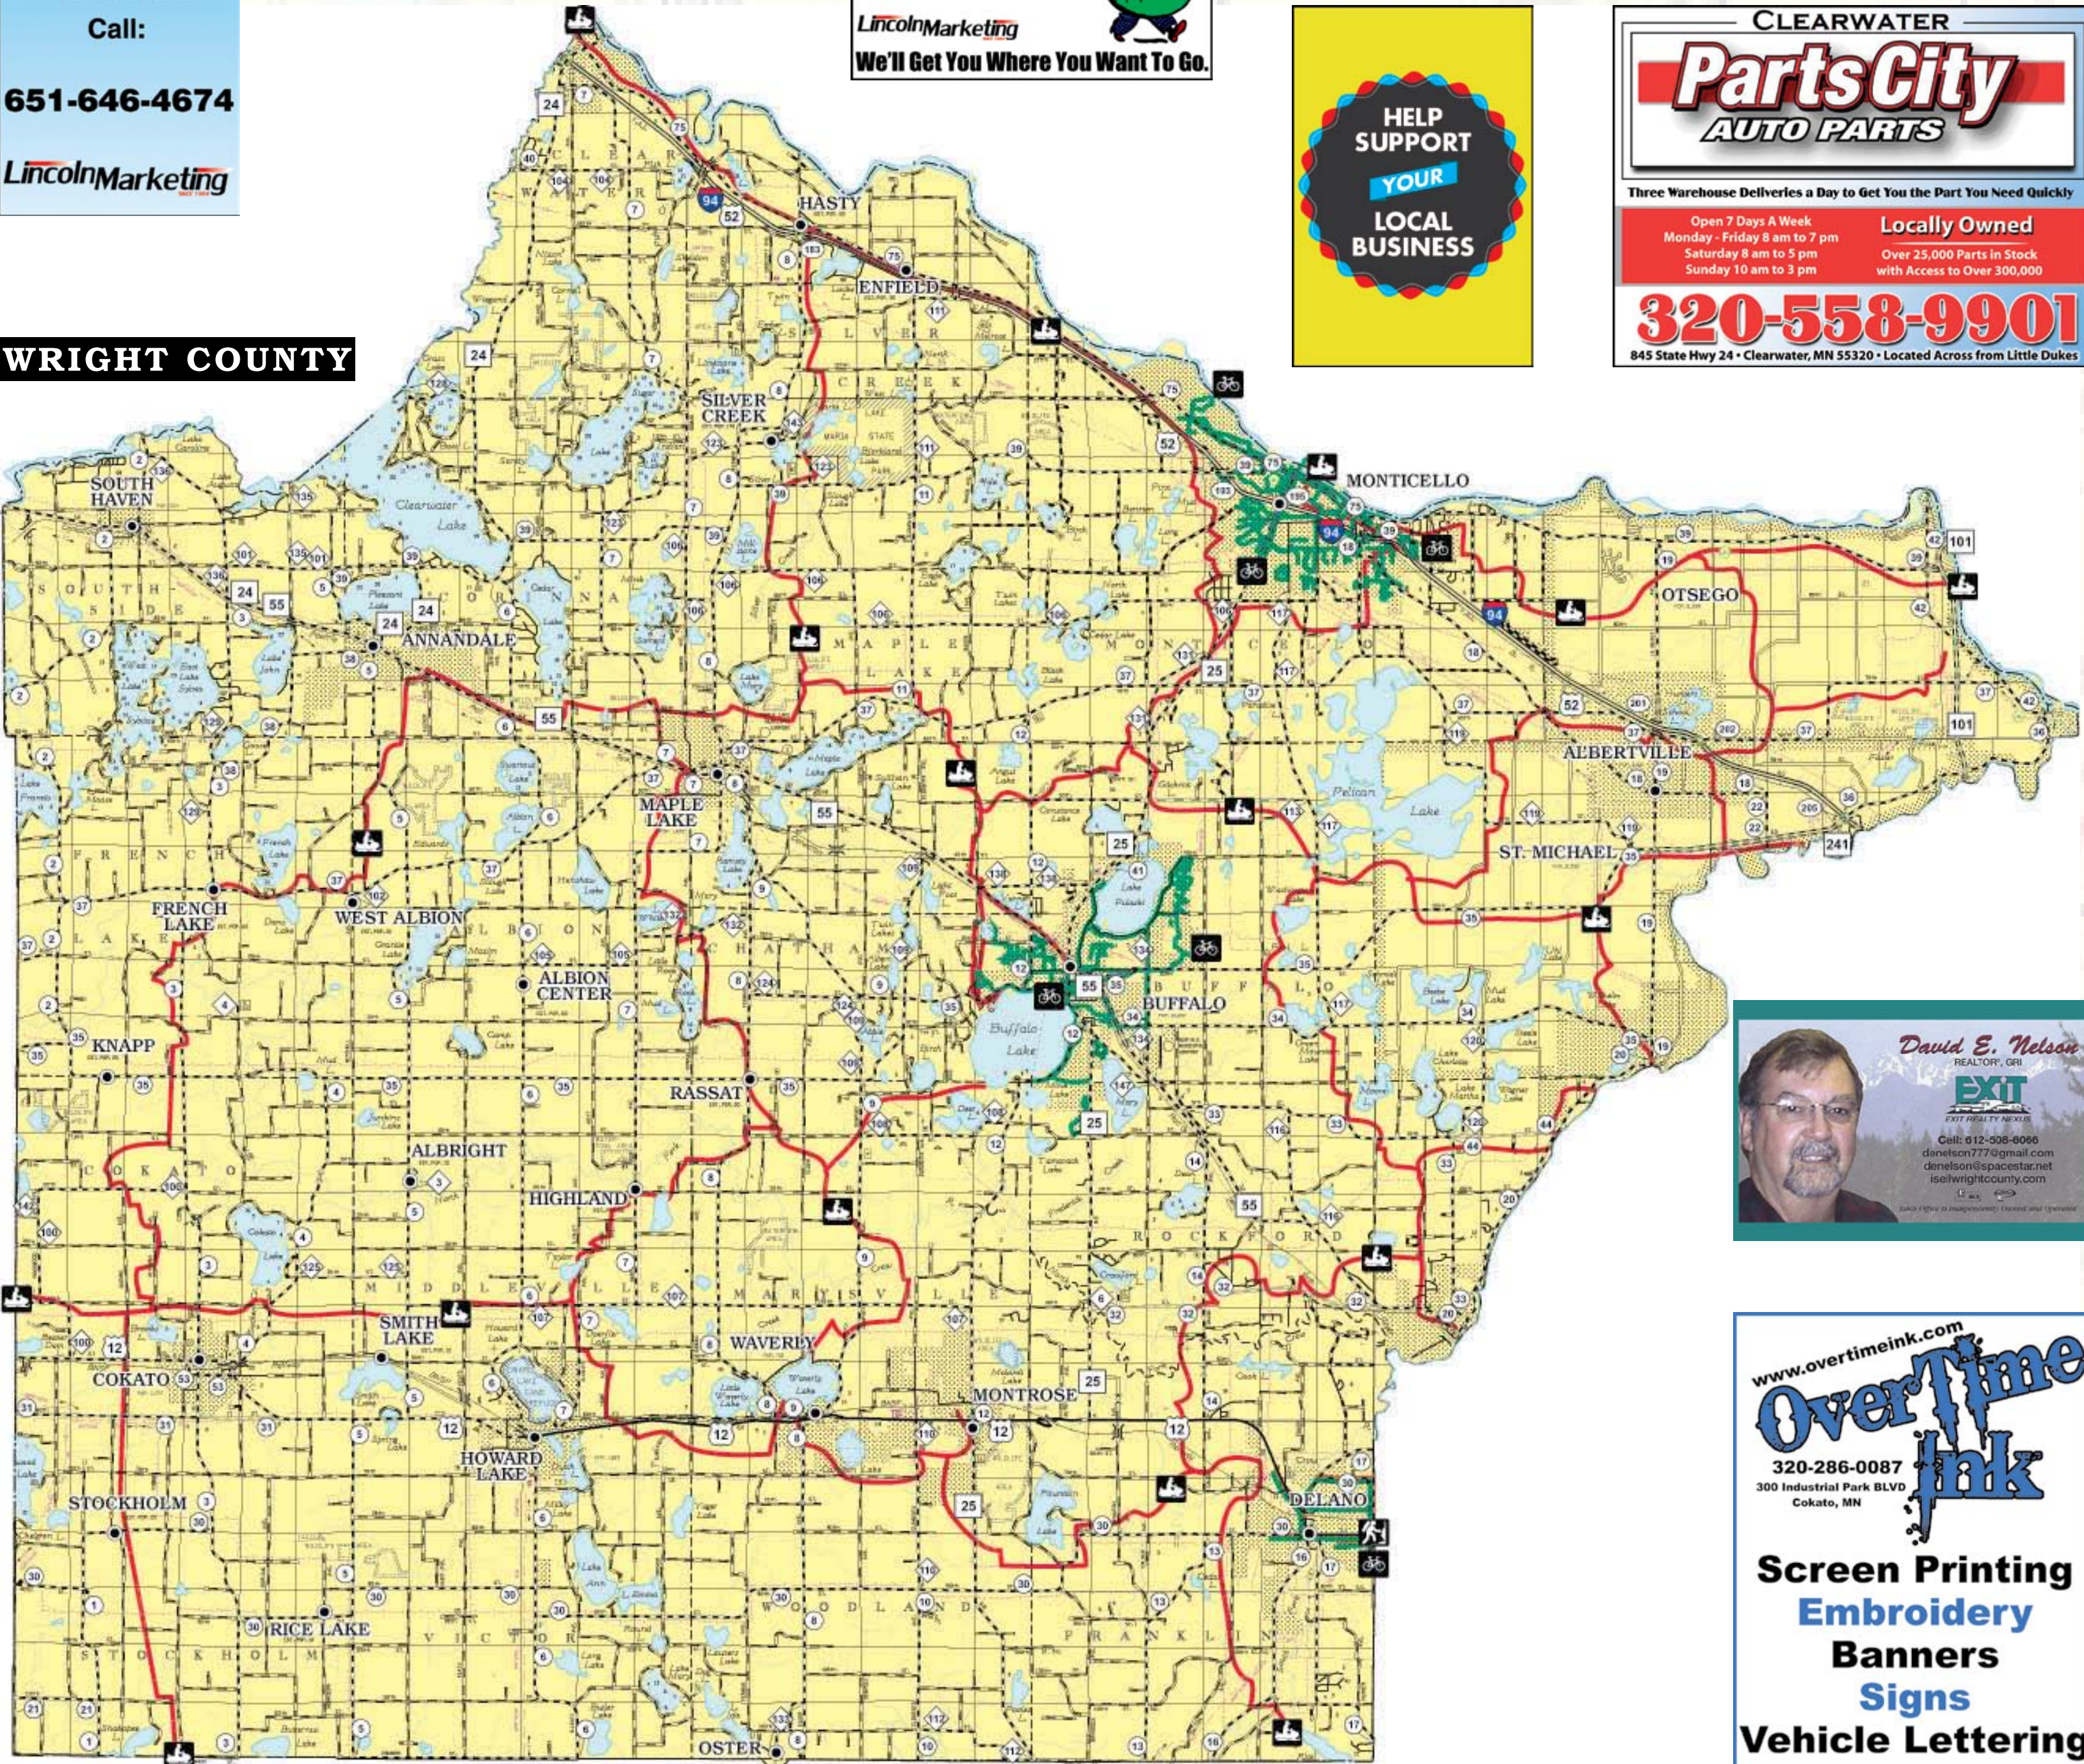

Wright County
with Annandale,
Buffalo, Monticello
& Delano, MN
Recreational Trails Included
www.LincolnMarketing.us
f t
FREE Local Area Map

For Advertising
In Your
Local Area
Call:
651-646-4674
LincolnMarketing

MAXIMUM EXPOSURE
at MINIMUM COST.
Map & Guide Ads Work.
Email: info@lincolnmarketing.us
for advertising in your local area.
LincolnMarketing
We'll Get You Where You Want To Go.

HELP SUPPORT
YOUR LOCAL BUSINESS

CLEARWATER
PartsCity
AUTO PARTS
Three Warehouse Deliveries a Day to Get You the Part You Need Quickly
Open 7 Days A Week
Monday - Friday 8 am to 7 pm
Saturday 8 am to 5 pm
Sunday 10 am to 3 pm
Locally Owned
Over 25,000 Parts in Stock
with Access to Over 300,000
320-558-9901
845 State Hwy 24 • Clearwater, MN 55320 • Located Across from Little Dukes

WELL DRILLING & REPAIRS
FREE ESTIMATES
Able Well Inc.
• Well Drilling 30+ Years!
• Well Sealing • Pump Service
• Water Line Install • Chlorination
• Backhoe • Geo-Thermal
Milaca **320-294-5235**
Elk River **763-274-2604**
Licensed • Bonded • Insured 30+ Years Experience
RESIDENTIAL & COMMERCIAL

THE Country Store
MUNSON LAKES
nutrition
Quality Feed and Merchandise
for Country Lifestyles
Horse Feed
Pet Food
RED WING SHOES
Carhartt
320-543-2561 320-543-3517
800-245-7717 800-663-9177
East Hwy 12, Howard Lake, MN
www.munsonlakes.com

WRIGHT COUNTY

All4Kids
Helping families save money from birth to teen.
We Buy and Sell • No Appointment Needed
• Clothing • Toys • Furniture • Gear •
www.All4KidsMN.com
Hours:
Mon-Fri 10am to 8pm follow us on facebook
Saturday 10am to 5pm get coupons
Closed on Sunday
609 Locust St. Monticello **763-295-3925**
between Cub Foods and Monticello Community Center

CLEARWATER
PartsCity
AUTO PARTS
Three Warehouse Deliveries a Day
to Get You the Part You Need Quickly
Locally Owned
Over 25,000 Parts in Stock
with Access to Over 300,000
Open 7 Days A Week
Monday - Friday 8 am to 7 pm
Saturday 8 am to 5 pm
Sunday 10 am to 3 pm
320-558-9901
845 State Hwy 24
Clearwater, MN 55320
Located Across from Little Dukes

David E. Nelson
REALTOR, GRI
EXIT
EXIT REALTY NETWORK
Call: 612-308-6066
dnelson777@gmail.com
dnelson@spacestar.net
isel@wrightcounty.com

MVA
MIDLEVEL LLC
500 County Road 27 E
Maple Lake
www.mpnlevel.com
Companies of Quality
320.963.2400
320.963.2429
320.963.2470

www.overtimeink.com
OverTime Ink
320-286-0087
300 Industrial Park BLVD
Cokato, MN
Screen Printing
Embroidery
Banners
Signs
Vehicle Lettering

Scan QR Code to go to the individual County Page
Wright County
Snowmobile Trail
Bicycle Trail/Route
Hiking/Walking Trail
Disclaimer: This free publication is made possible by the advertisers and other local agencies and may not be reproduced. Please respect private property and no trespassing signs. Do not generate snowmobiles on county roads or state highways.
View this publication online at: www.lincolnmarketing.us