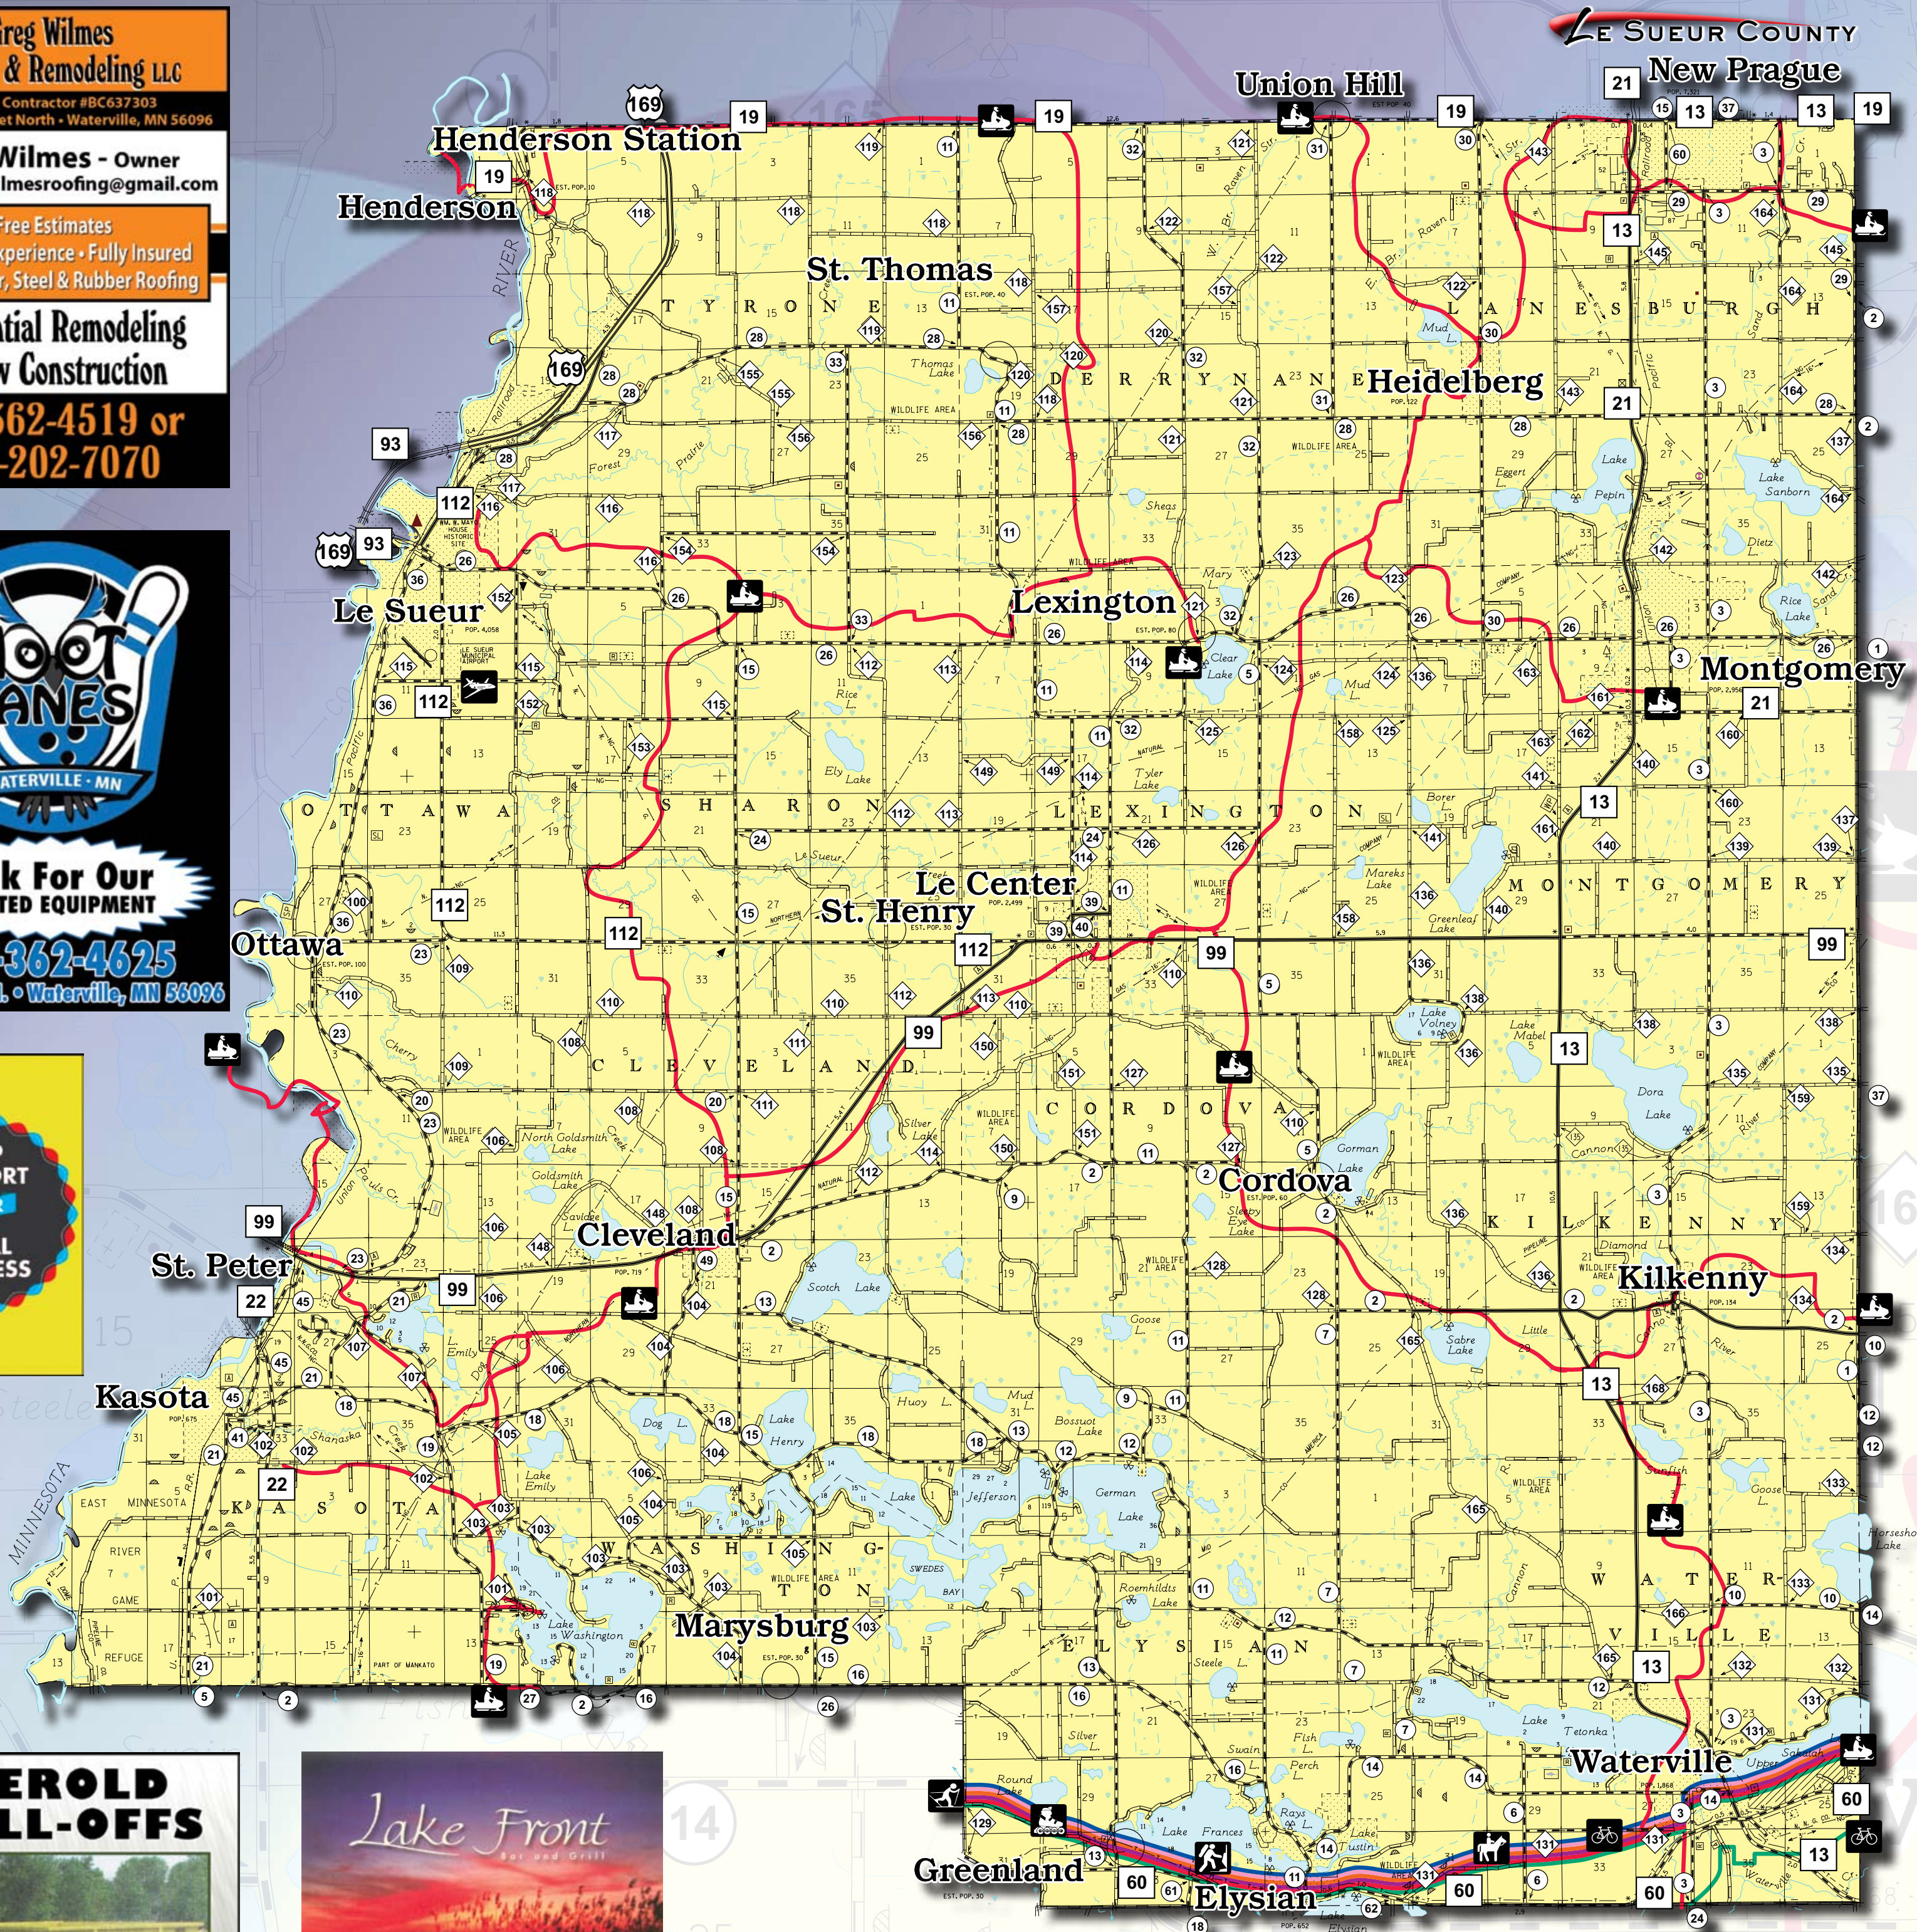

WASECA & LE SUEUR COUNTIES, MINNESOTA

Recreational Trails Included

www.LincolnMarketing.us

FREE Local Area Map

WE COVER MINNESOTA LIKE A BLANKET. A Big, Soft, Fluffy One.

KASSON, MN 507.634.3444

OWATONNA, MN 507.455.1142