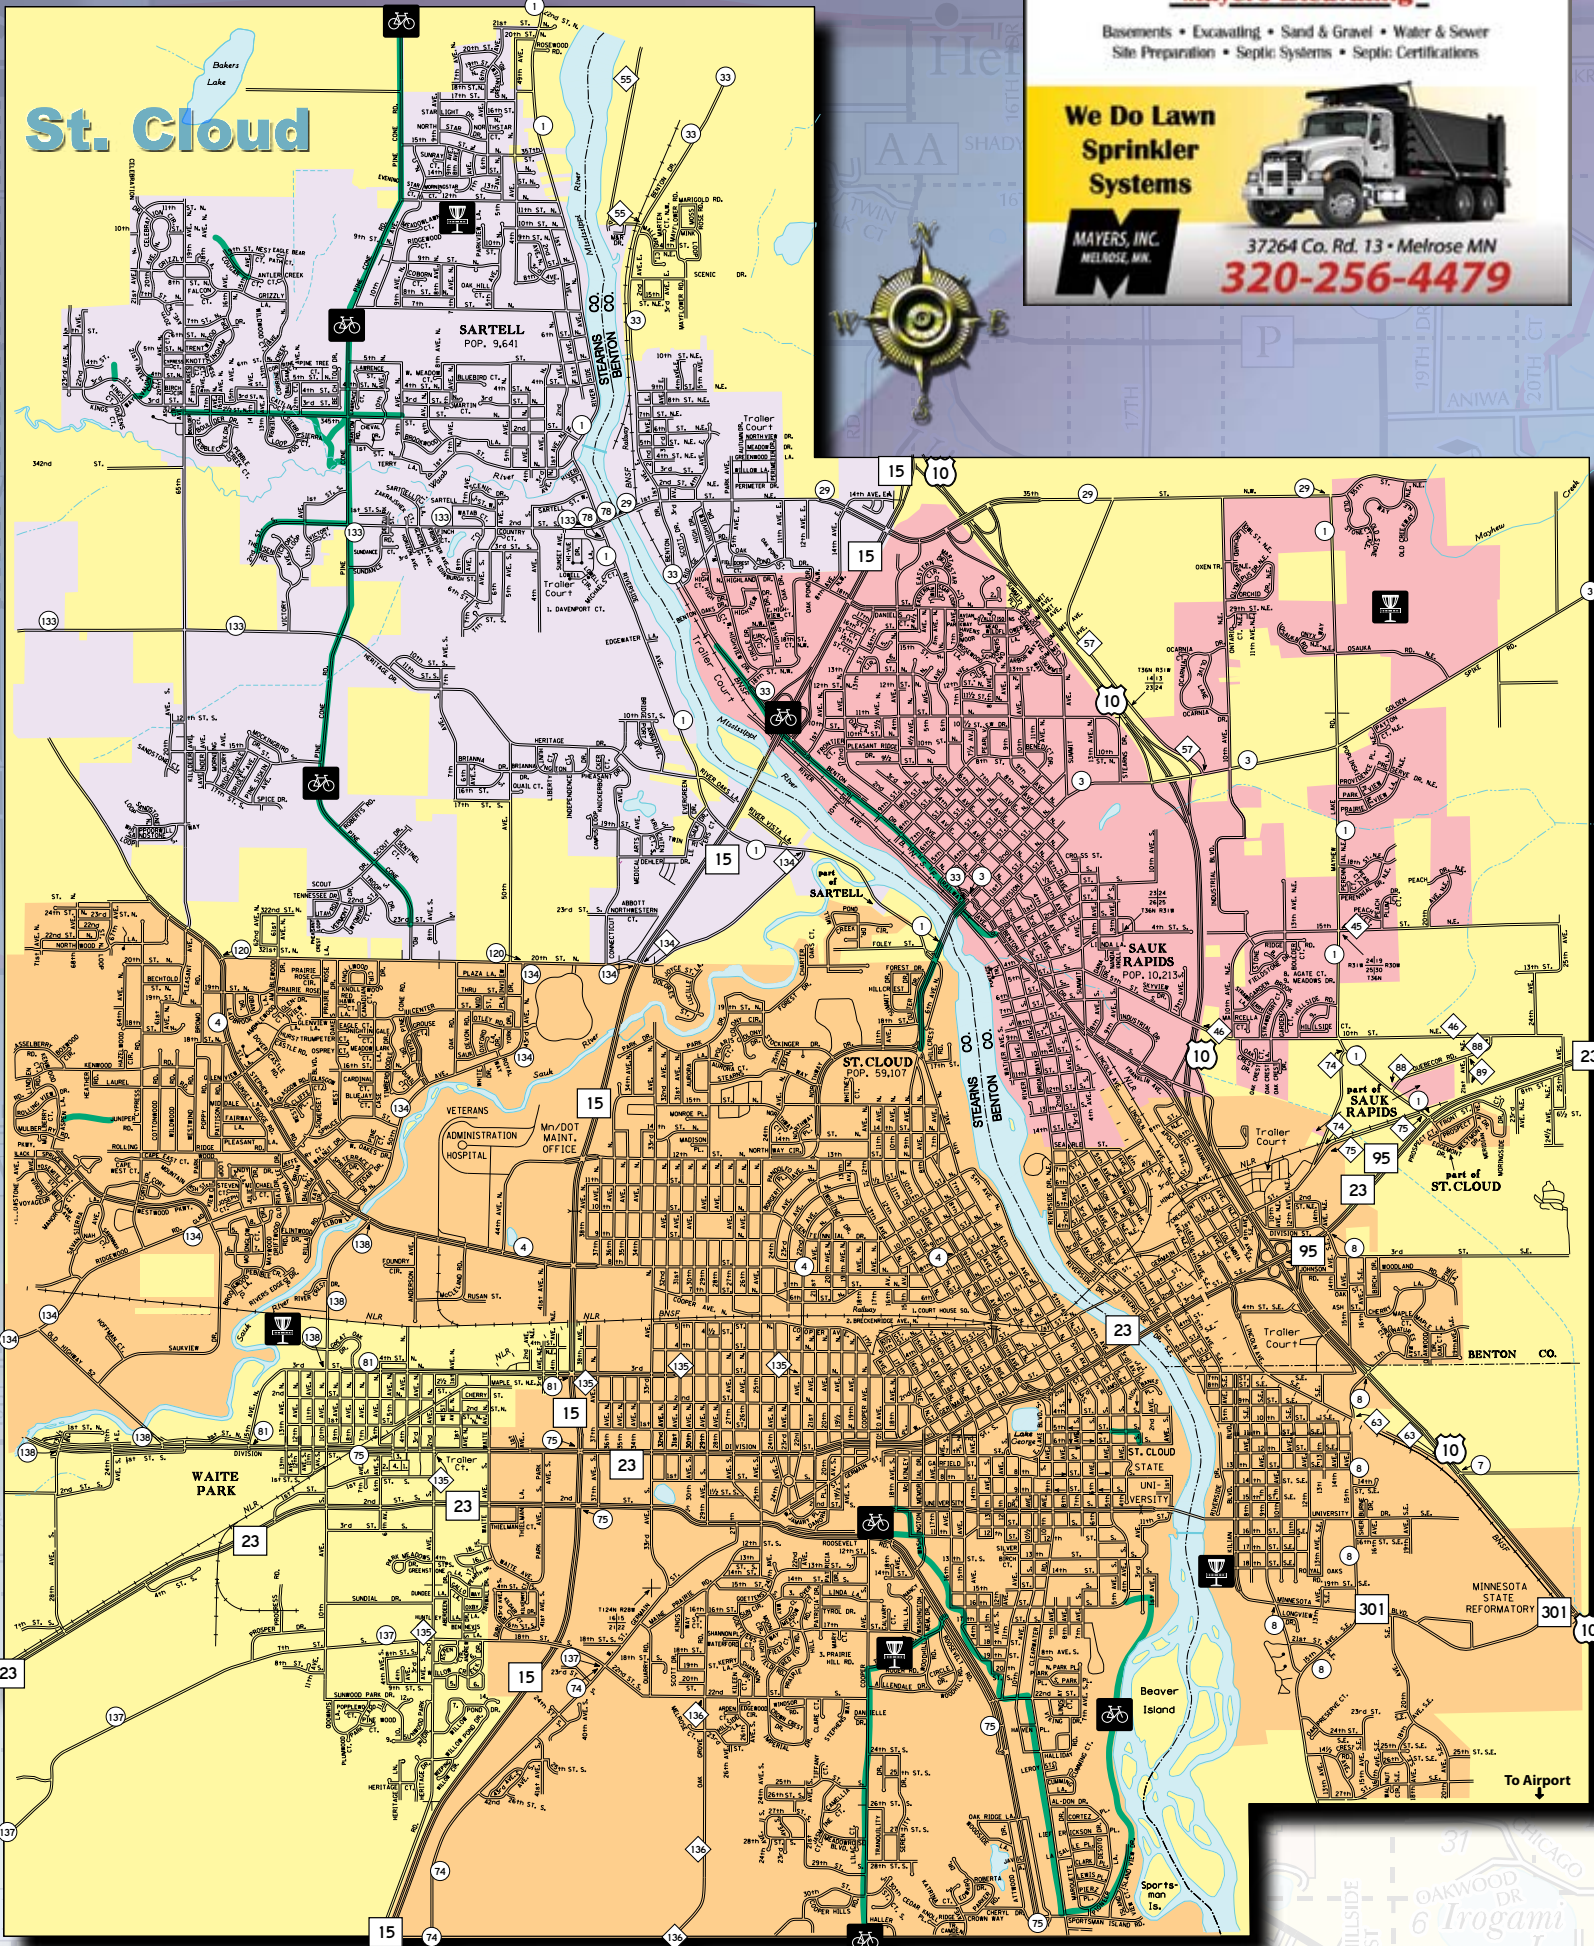

- Snowmobile Trail
- Bicycle Trail/Route
- Disc Golf Course
- Airport

**In Business Since 1949
65 Plus Years of Experience**

Mayers Excavating

Basements • Excavating • Sand & Gravel • Water & Sewer
Site Preparation • Septic Systems • Septic Certifications

We Do Lawn Sprinkler Systems

MAYERS, INC.
MELROSE, MN

37264 Co. Rd. 13 • Melrose MN
320-256-4479

Free City Map

LincolnMarketing

Stearns County & St. Cloud, Minnesota

**Career Opportunities Available
NOW HIRING**

Laborers • Operators • Foremen

Specializing in Complete Construction Services

- Turnkey Underground Construction • Turnkey Aerial Construction
- Maintenance • Emergency Restoration • ISP Construction Services

APPLY ONLINE @
www.mpnexlevel.com **320-963-2400**

ELBY'S TREE & LANDSCAPE

FREE Estimates

Chris Kleva

Serving Central Minnesota

- ✕ Tree Trimming & Removal
- ✕ High Risk Climbing
- ✕ General Landscaping
- ✕ Stump grinding

218-639-0023

Edina Realty

Do you need a home? Want to sell a home?
Call us to make this a GREAT EXPERIENCE!

Jackie Pozorski
Beyond Real Estate Group
Realtor® | Edina Realty
110 Division St. | Waite Park, MN | 56387
Direct: 320-223-9642

Specializing in Relocation, Residential,
VA loans (veterans) Exceptional Properties
and Lake Shore

Email:
Jackiepozorski@Edinarealty.com
Mobile App:
Text JACKIEPOZORSKI to 952-856-8300

Edina Realty

f h MLS

Barthel Auction Service

218-639-5228

For All Your Auction Needs

ATTACHMENT FOR TRACTORS

FARM-RITE EQUIPMENT, INC
Sales • Service • Rentals • Parts

Farm-Rite Equipment is a full service, authorized Bobcat dealer, providing customers with Sales, Service, Parts & Rentals on all new & used Bobcat equipment.

St. Cloud: 844-262-2281
Dassel: 888-679-4857 • Willmar: 877-484-3211
www.farmriteequip.com

BEYOND REAL ESTATE GROUP

VETERANS
Are you aware of your benefits?

Waite Park Office
33001 County RD 138
Waite Park, MN 56387
Office Hours: M-F 8am to 4:30pm
Walk-Ins: M-Th 8am to 11am
320-656-6176

Melrose Office
114 1st Ave SW
Melrose, MN 56352
Appointments: M-F 8am to 4:30pm
320-256-2435

Veterans Linkage Line
minnesotaveteran.org | 1-888-LinkVet (546-5228)

co.stearns.mn.us/government/countydepartment/veteransservices

A Family Resort On A Fisherman's Lake

Specializing in Family Memories since 1927!

- 20 deluxe A/C housekeeping Cottages
- Sandy Beach with waterslide
- Wifi available
- Playground, Volleyball and more
- Excellent fishing on the Horseshoe Chain of Lakes
- Summer outdoor church services
- Riverside Rabbit Kid's Club
- 20 miles west of St. Cloud

Riverside Resort
Home of Riverside Rabbit
21026 Hwy. 22, Richmond, MN 56368
320-597-2473 • riversideresortmn.com

Mondloch, Inc.

HARDWARE & HANK

We Have A Full Line of Hardware, Paint, Appliances, And Also Plumbing, Heating & A/C Service

Call: **320.548.3255**
Get a free estimate, bring in your Blueprint

125 Main Street • St. Martin, MN