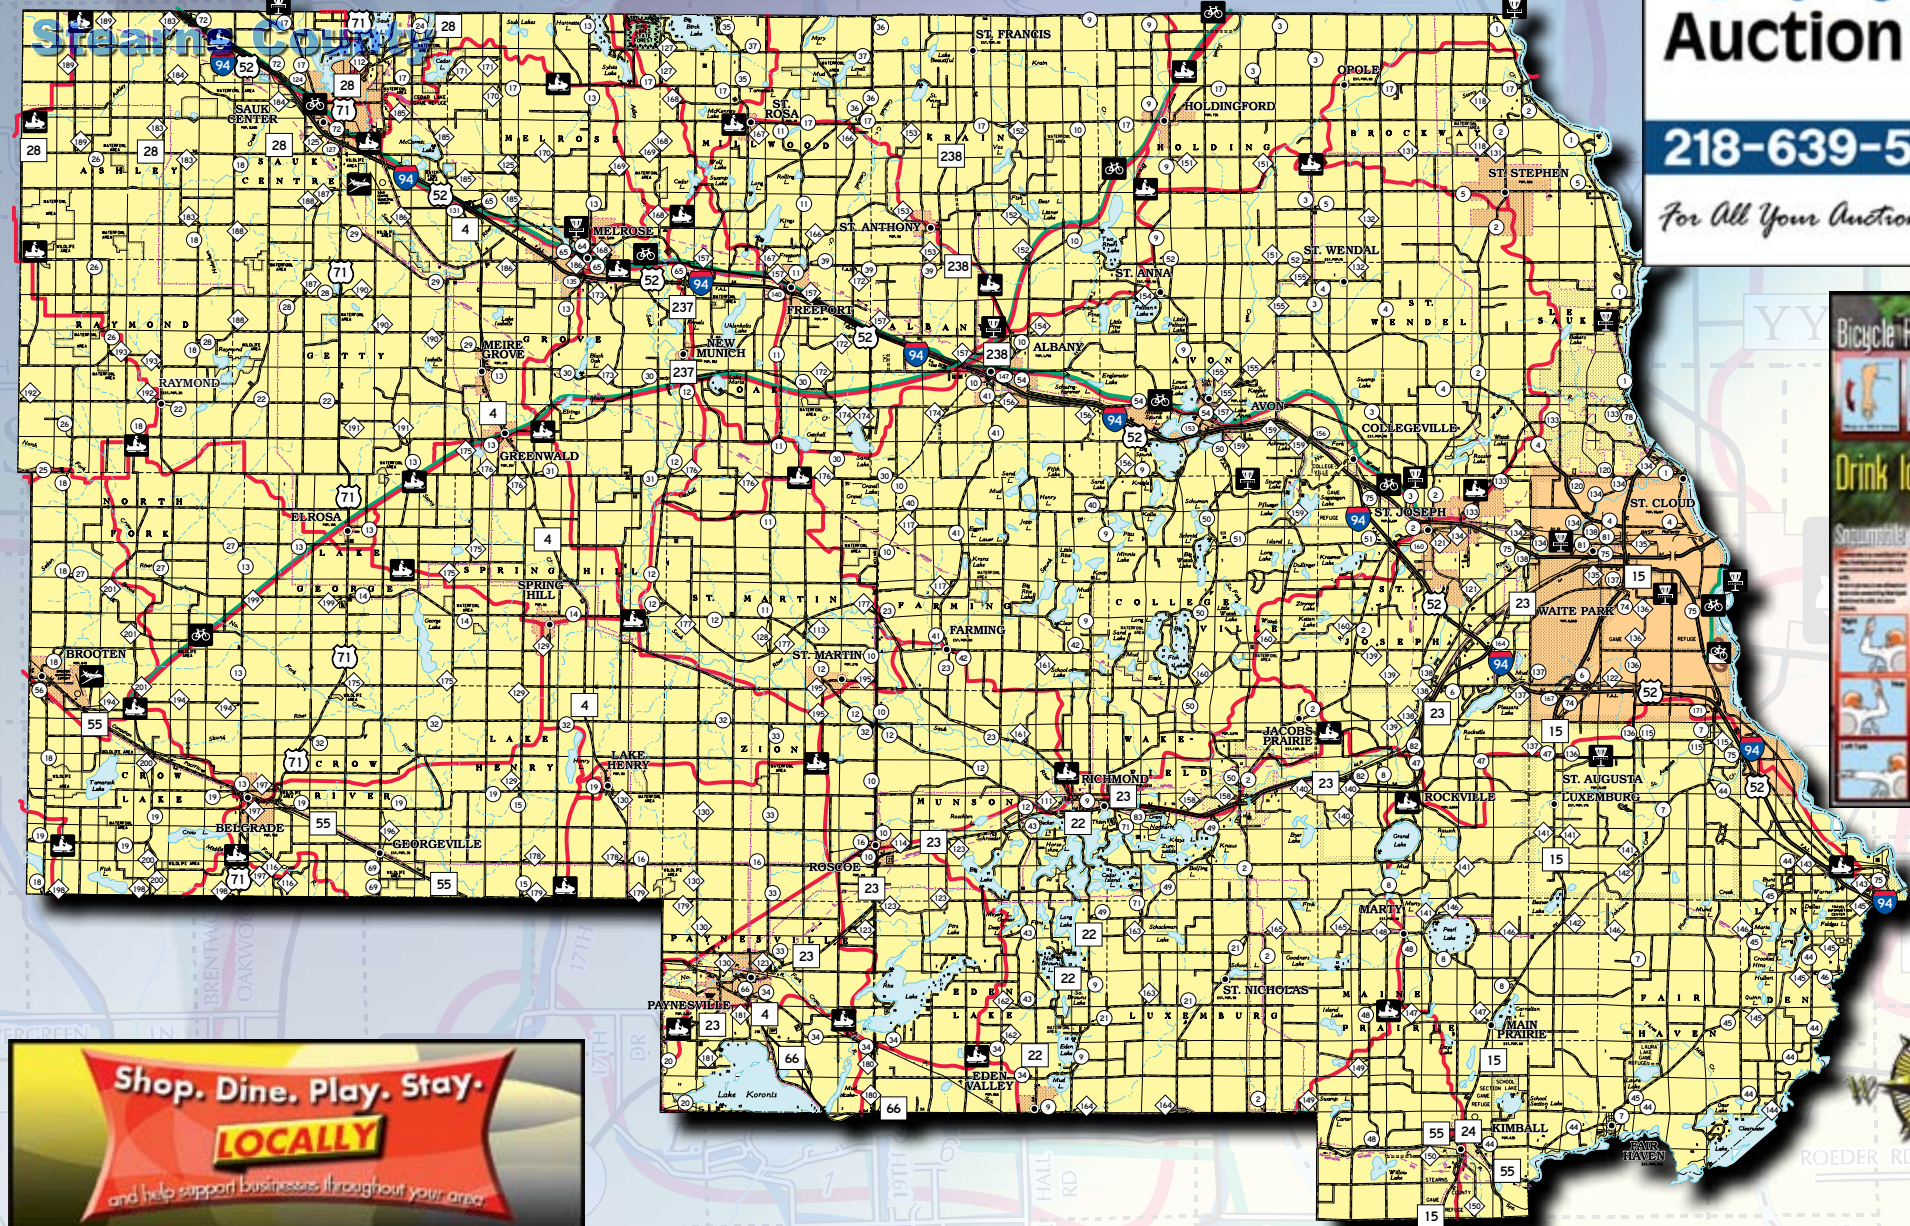

St. Cloud: 844-262-2281  
 Dassel: 888-679-4857 • Willmar: 877-484-3211  
 www.farmriteequip.com

**BEYOND REAL ESTATE GROUP**

Bicycle Hand Signals

Drink lots of Water!

Be Cautious of other Bikers

Slow Down