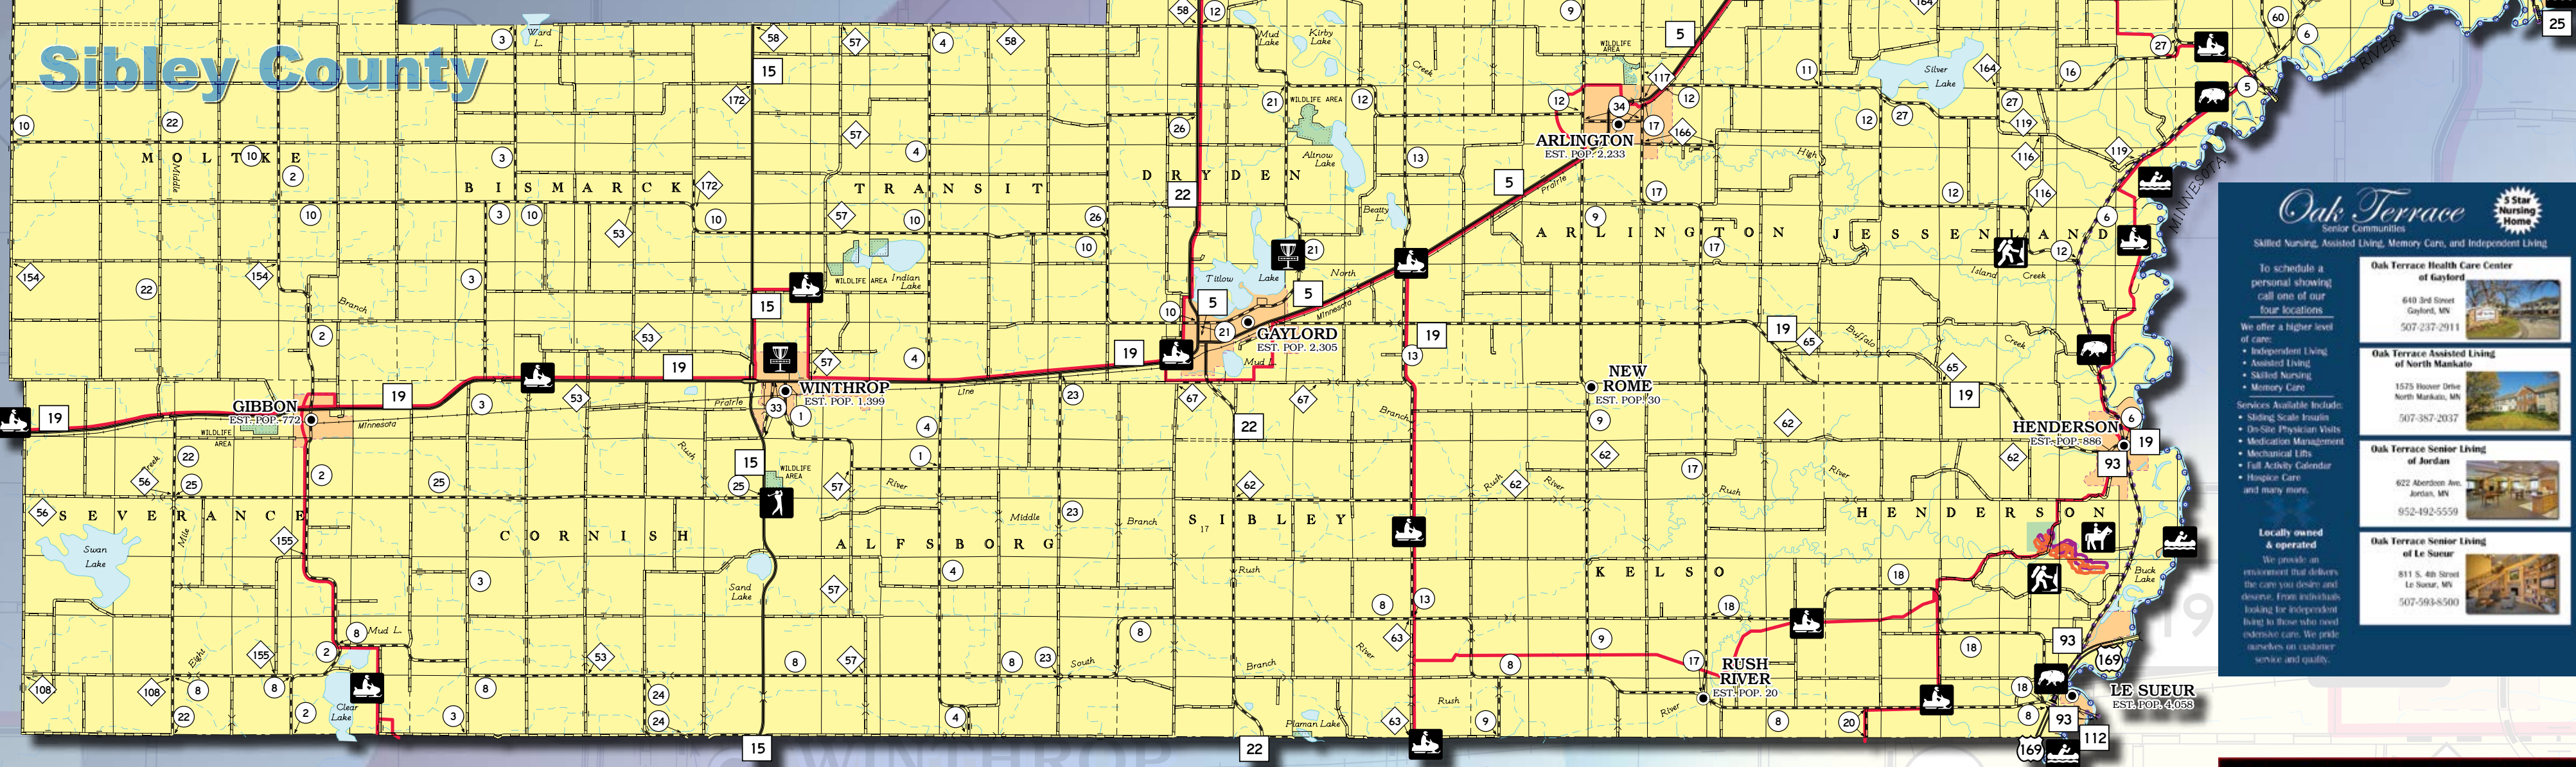

Sibley County

The Kind of Assistance You Need... The Kind of Lifestyle You Want...

Sister Care

formerly known as Nicollet Place

- Three meals a day
- 24 hour supervision
- Housekeeping / laundry
- Medication management
- Health monitoring by RN
- Assistance & guidance with personal care

Local Area Map

Blue Earth, Nicollet & Sibley Counties, MN

With Recreational Trails

Free LincolnMarketing

DOWNTOWN MANKATO'S BEST DAMN HAPPY HOUR

EVERY DAY FROM 3:00 TO 6:00 PM

ROUNDERS SPORTS BAR & GRILL

DOWNTOWN MANKATO'S BEST DAMN BURGER