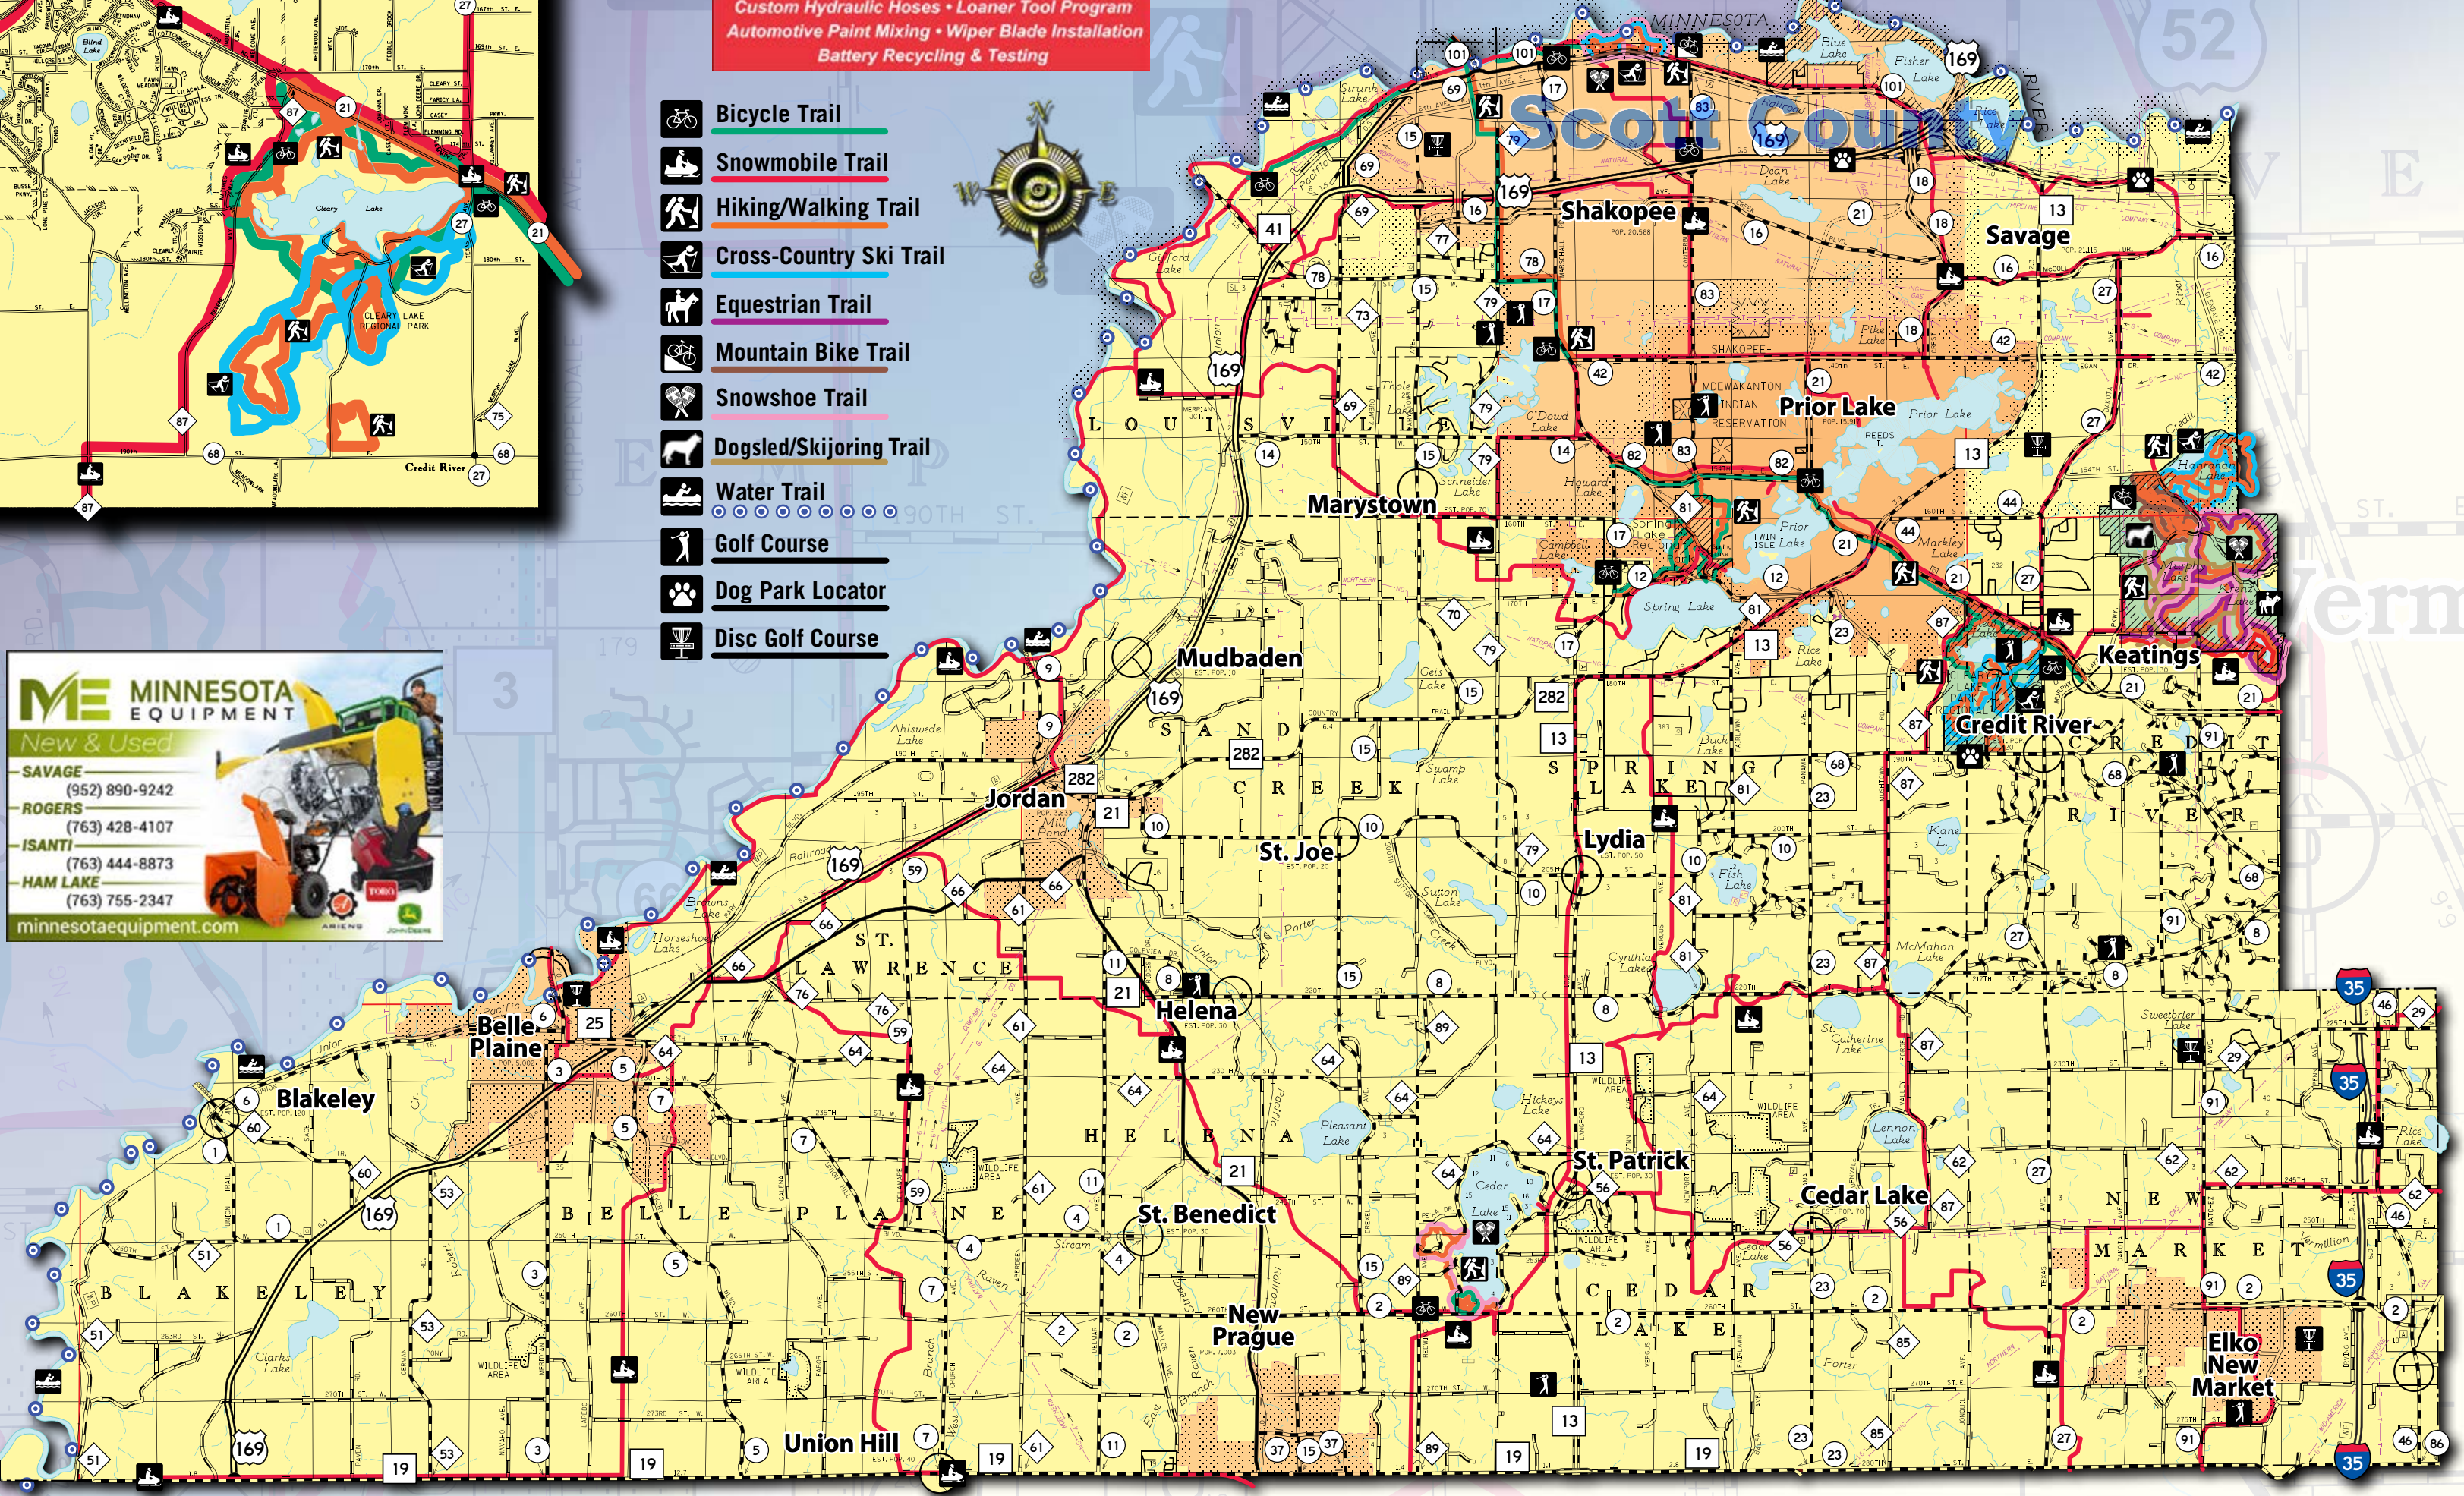

- Cold Beer • Great Food
- Pull Tabs/E-Tab & MN Lottery
- Fish Fry - All you can eat during Lent

On/Off Sale Available
507-744-2370 | 9856 50th St. W, Veseli

Free LOCAL AREA Map
WITH RECREATIONAL TRAILS
Scott County w/ Prior Lake,
Savage & Shakopee, MN

LEO'S SOUTH
"WE SELL FUN!"

ski-doo

16375
Kenrick Ave
Lakeville, MN 55044
(952) 435-5371
www.LeosSouth.com

Open Door HEALTH CENTER

- Medical
- Behavioral Health
- Dental
- Chiropractic - Coming Fall 2023

Open Door Health Center serves over 20 counties in Southern MN with locations in Mankato and Jordan, mobile and telehealth services, and additional locations coming soon.

- Bicycle Trail
- Snowmobile Trail
- Hiking/Walking Trail
- Cross-Country Ski Trail
- Equestrian Trail
- Mountain Bike Trail
- Snowshoe Trail
- Dogsled/Skijoring Trail
- Water Trail
- Golf Course
- Dog Park Locator
- Disc Golf Course

STRAINS OF THE EARTH
The one stop shop for your holistic needs!

HOURS: Mon-Sat: 9am-8pm Sun: 10am-5pm
www.StrainsoftheEarth.com

Jordan (952) 417-6133
415 Broadway St \$ Unit 140, Jordan, MN 55352

Carver (952) 600-7595
300 Broadway St, Carver, MN 55315