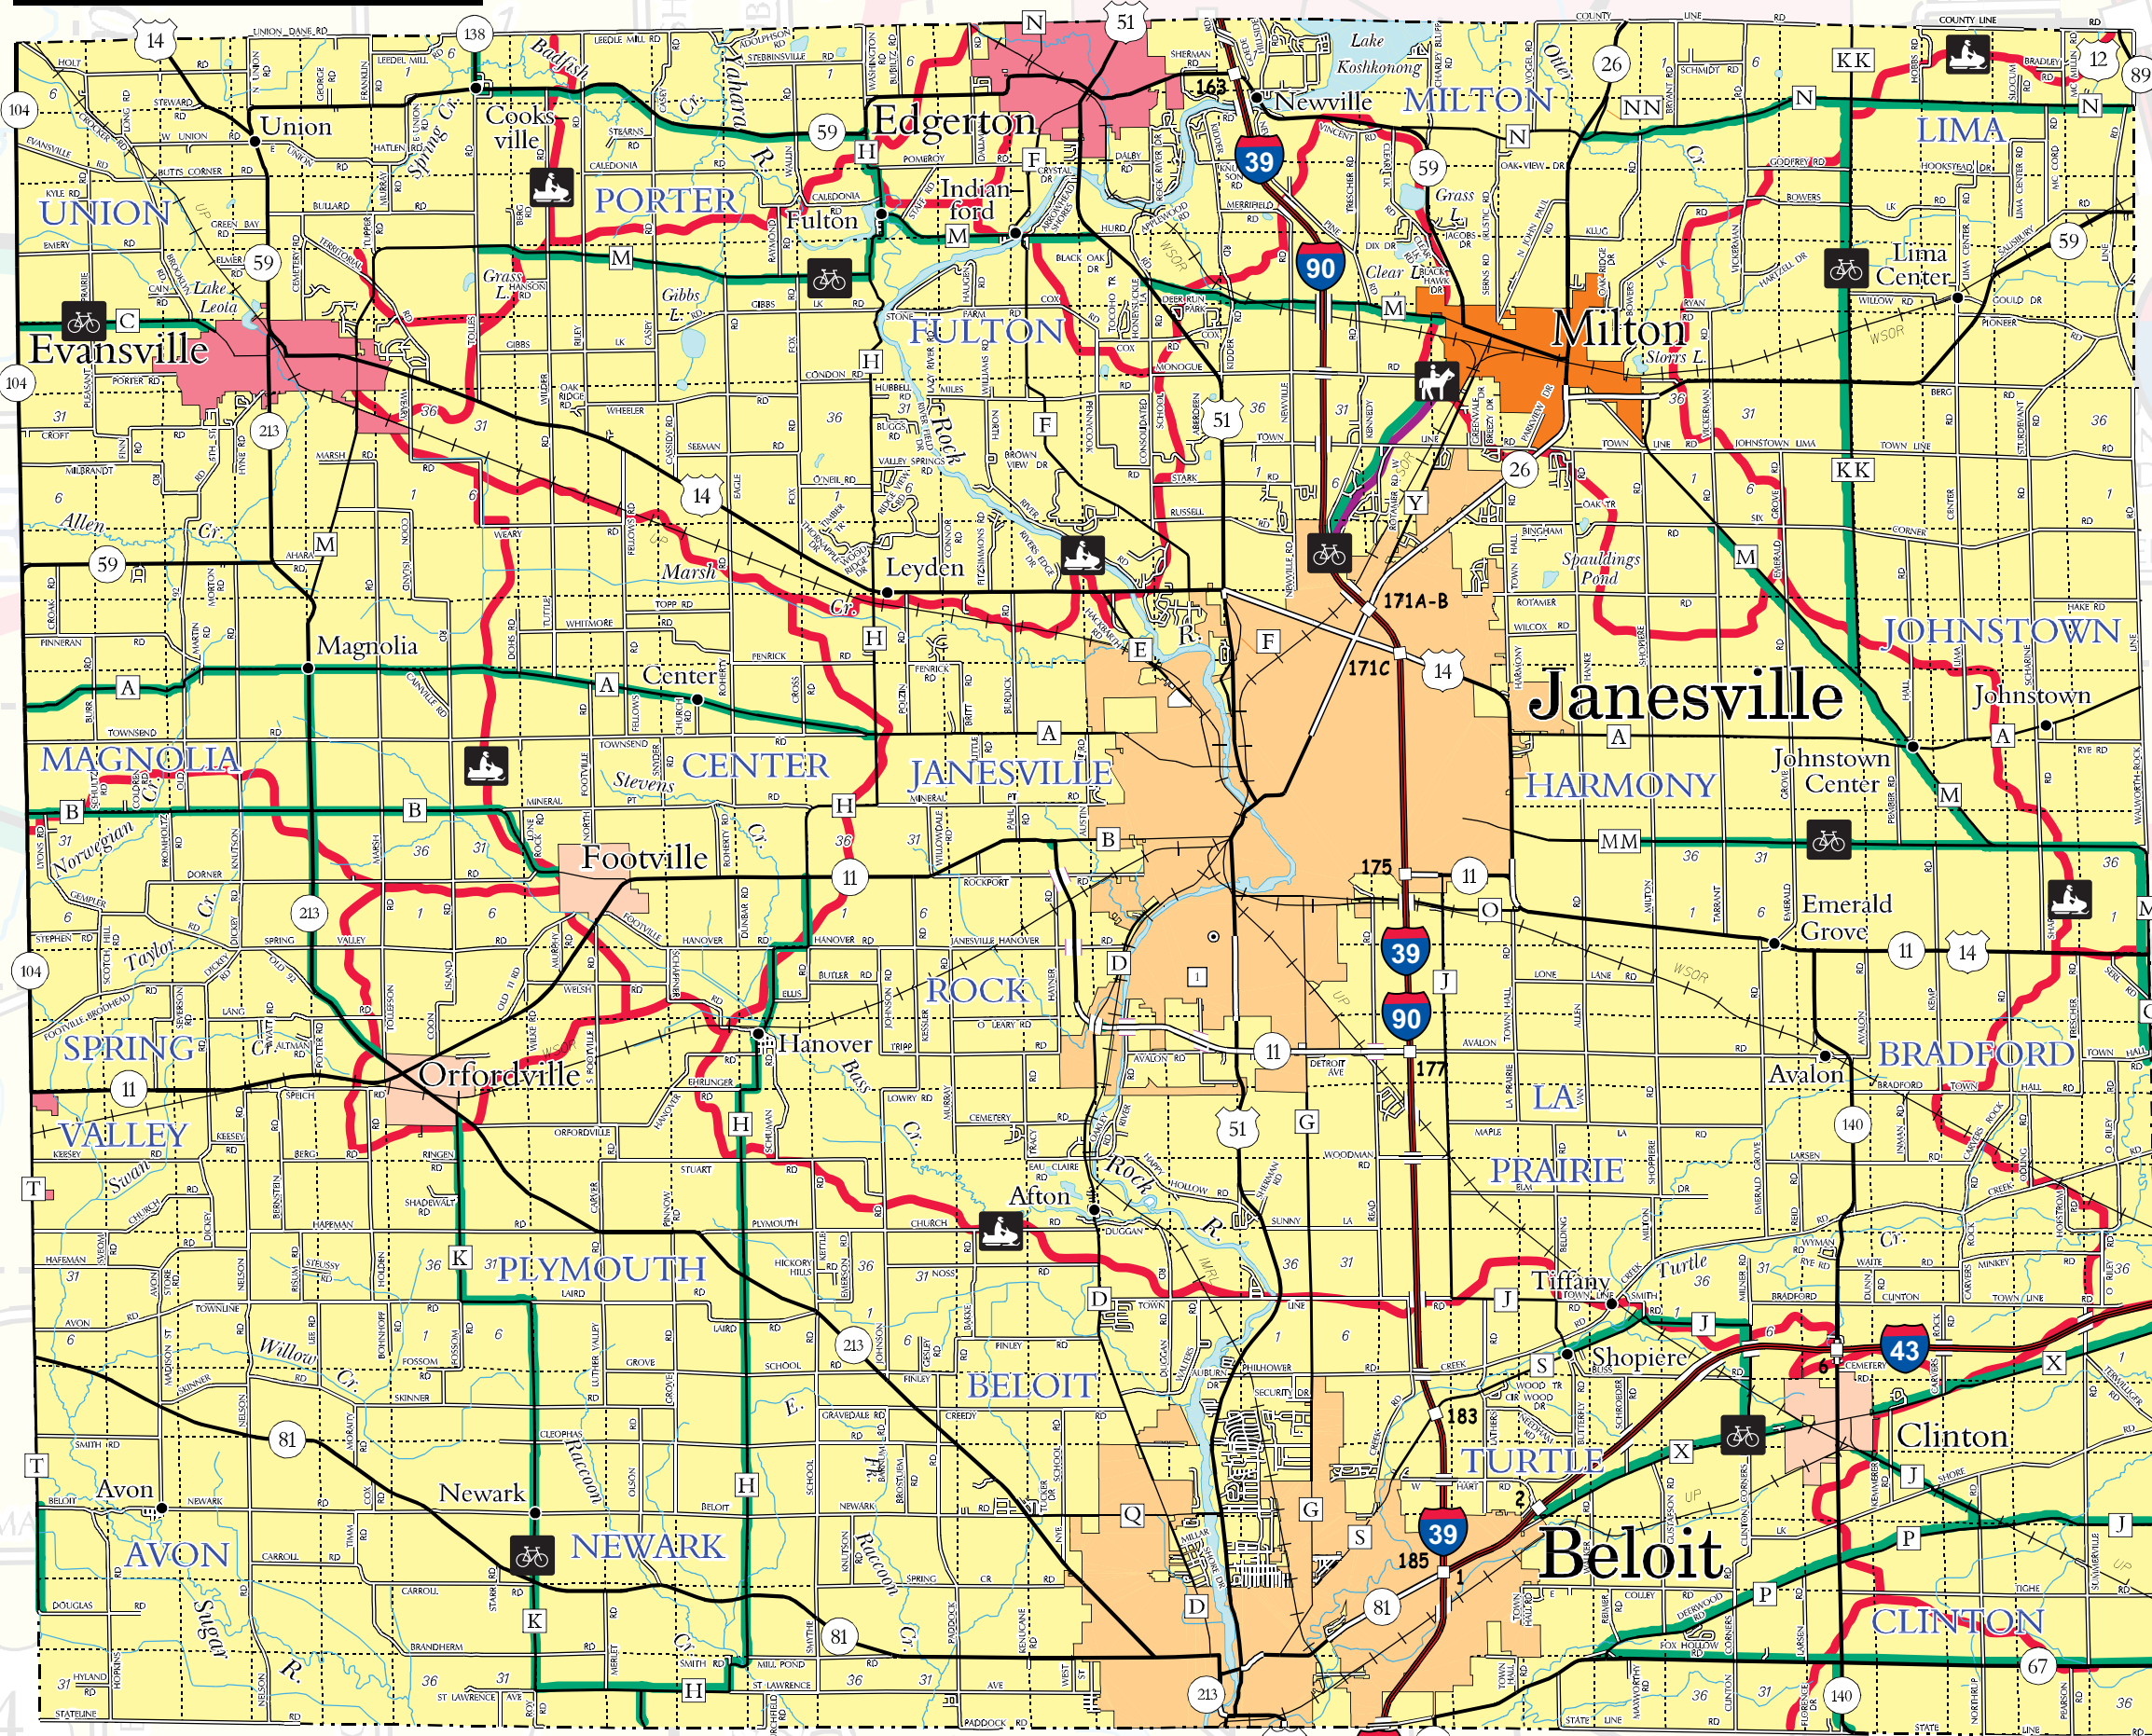

ROCK COUNTY

WALWORTH COUNTY

Rock & Walworth Counties with Janesville & Beloit, WI

Recreational Trails Included

www.LincolnMarketing.us

f t

We at Midwest Hardwoods can think of many reasons you should manage your timber...we'll help you focus on the most important ones.