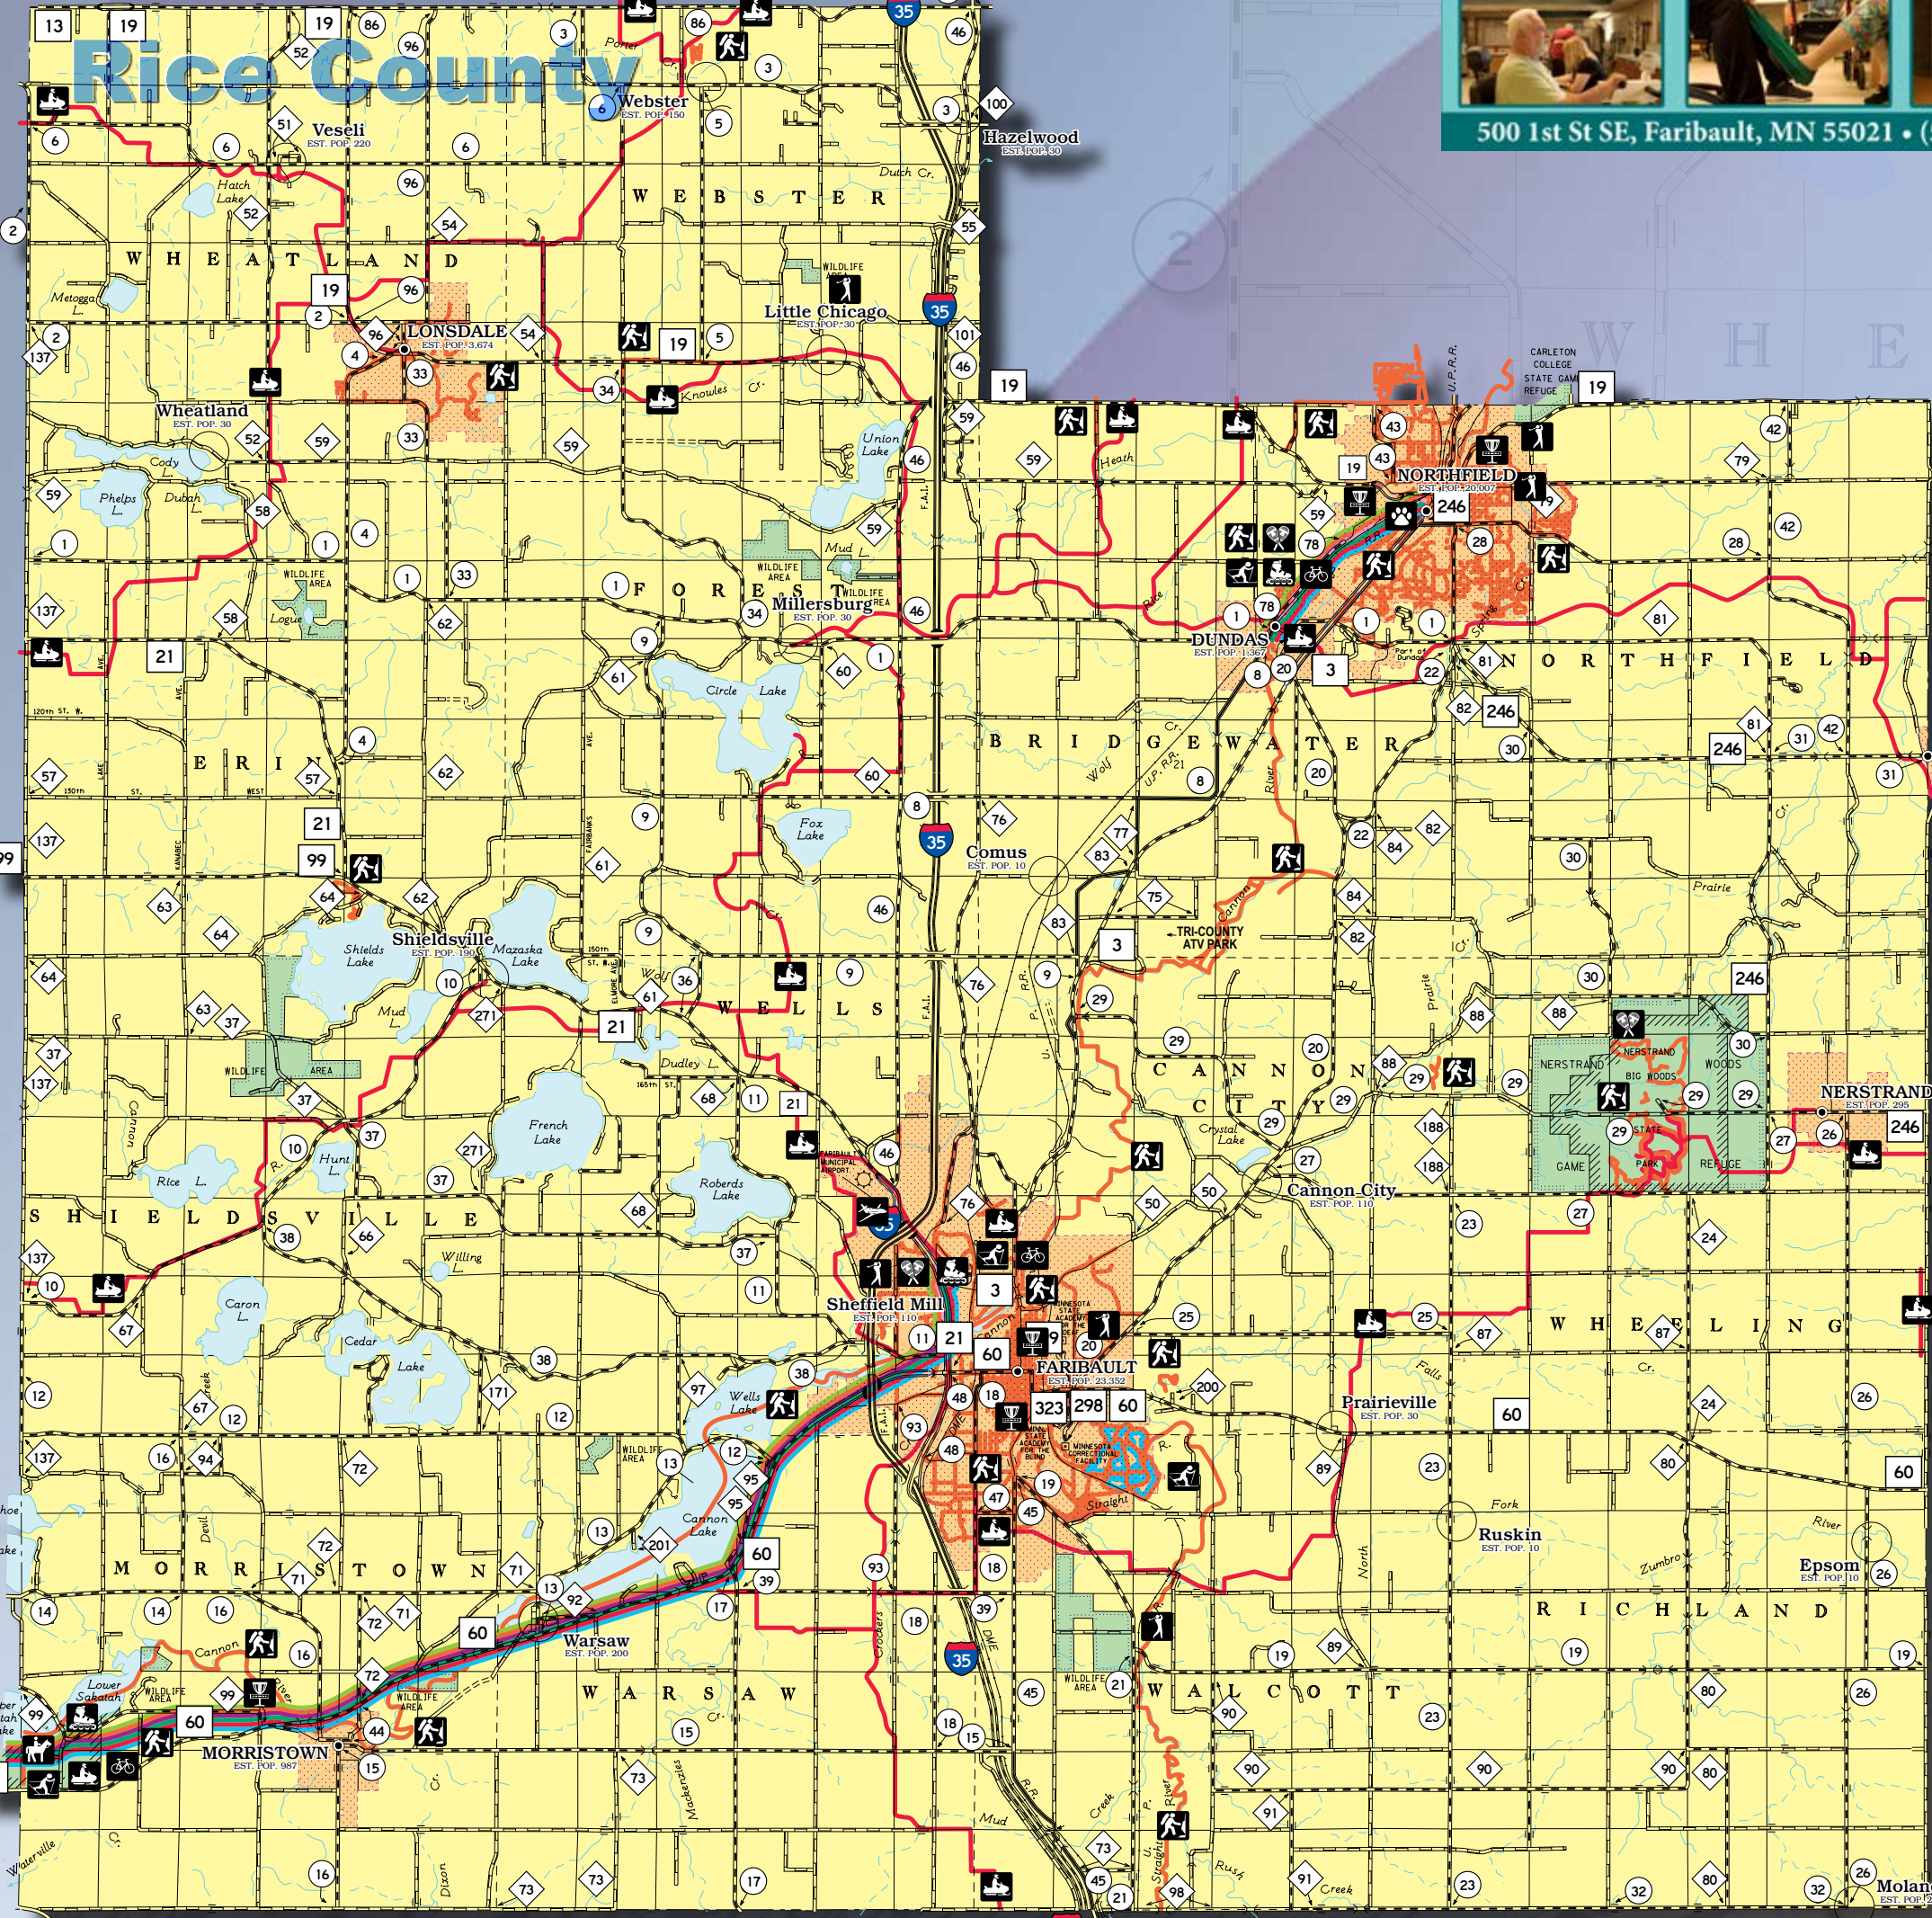

# Faribault

*Noted by Fans!*

**#1 Dairy Queen**  
IN THE GREATER MSP/ST. PAUL AREA!  
Blooming Prairie, Mn

**DQ**

317 HWY. AVE. S., BLOOMING PRAIRIE  
507-583-2296 | WWW.DAIRYQUEEN.COM

Whatever brings you to town..Eat, Dine and Unwind with us!

Free • Free • Free • Free

Rice & Steele Counties With Faribault, Northfield and Owatonna, Minnesota

**LincolnMarketing** Scan the QR Code for Digital Copy

- Bicycle Trail
- Snowmobile Trail
- Hiking/Walking Trail
- Cross-Country Ski Trail
- Equestrian Trail
- Snowshoe Trail
- Inline Trail
- Airport
- Golf Course
- Dog Park Locator
- Disc Golf Course

Scan QR Code to go to the individual County Page

This map is prepared with information provided to us by others, therefore, Lincoln Marketing and the advertisers assume no liability in regards to trails (including accuracy). Please respect private property and no trespassing signs. Stay on trails. Exercise extreme caution on all lakes and streams. Obey all state and local laws and ordinances. Do not operate snowmobiles on county roads or state highways. Posted signs on the trails override the printed map trails.