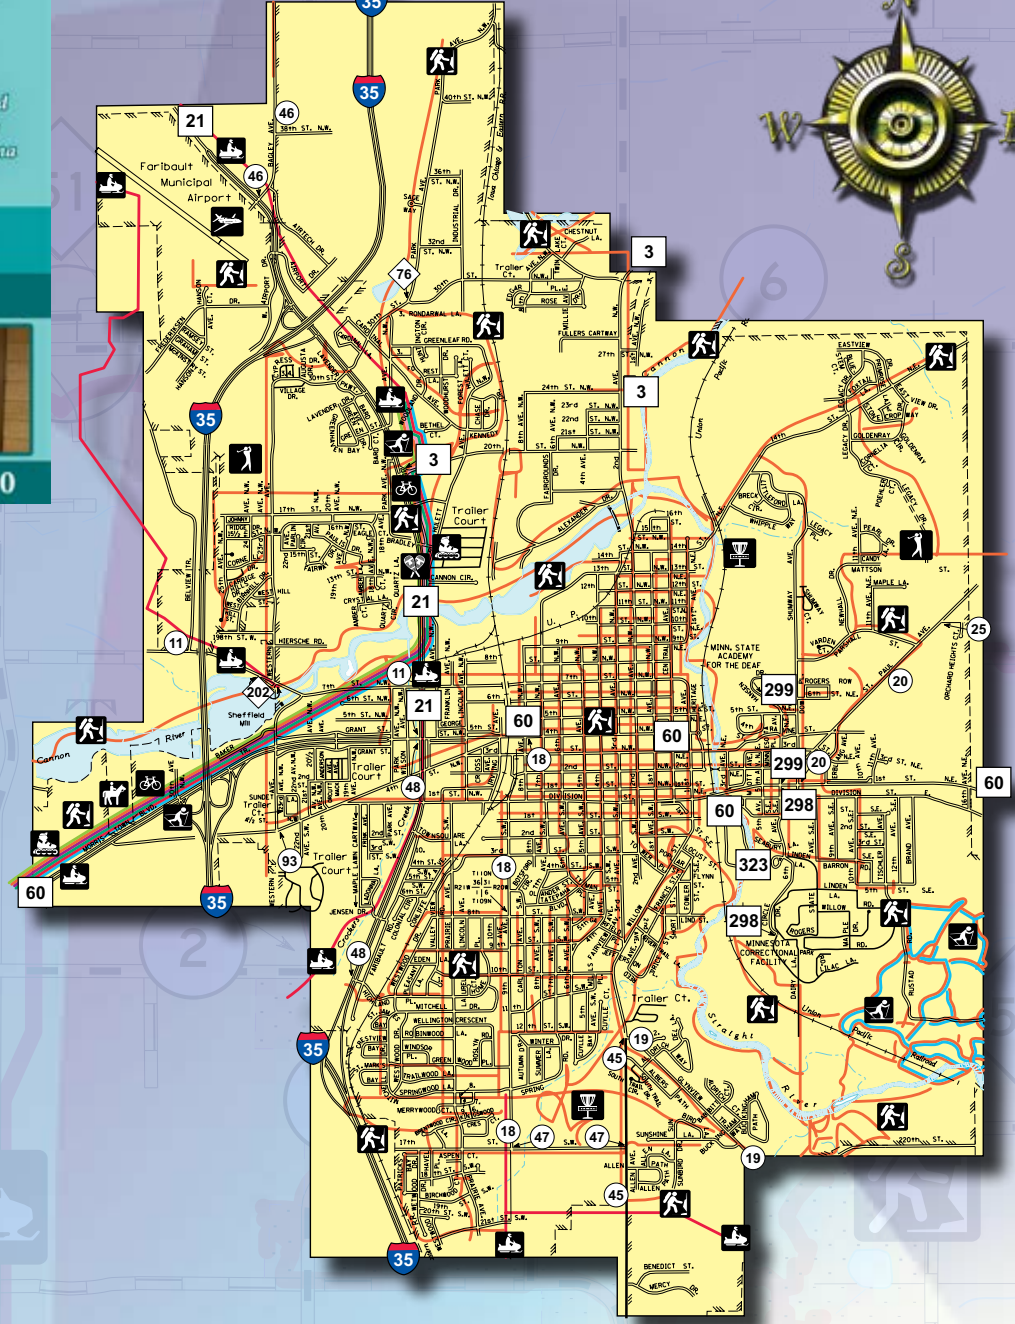

Airports • Personal Travel
Northfield, Faribault, Farmington & More!

CityGal Transportation

A Northfield business owned & operated by Ginny Klinger

612-840-1687
citygaltransportation.com

Advertisers Appreciate It!

Tell Them You Saw Them
On The Map!

LincolnMarketing

The Emeralds at Faribault
Skilled Nursing Facility

500 1st St SE, Faribault, MN 55021 • (507) 332-5100

Faribault

Noted by Fans!

#1 Dairy Queen
IN THE GREATER MSP/ST. PAUL AREA!
Blooming Prairie, Mn

DQ

317 HWY. AVE. S., BLOOMING PRAIRIE
507-583-2296 | WWW.DAIRYQUEEN.COM

Whatever brings you to town..Eat, Dine and Unwind with us!

Bowling-Laser Tag-Arcade
Bar/Restaurant-Meeting Rooms

SPARETIME
RESTAURANT • BAR • ENTERTAINMENT

(507) 451-2524 | spare-time-fun.com
333 18th St SE | Owatonna, MN 55060

Local Area
Trails Map

Free • Free • Free • Free

Rice & Steele Counties With Faribault, Northfield and Owatonna, Minnesota

LincolnMarketing Scan the QR Code for Digital Copy