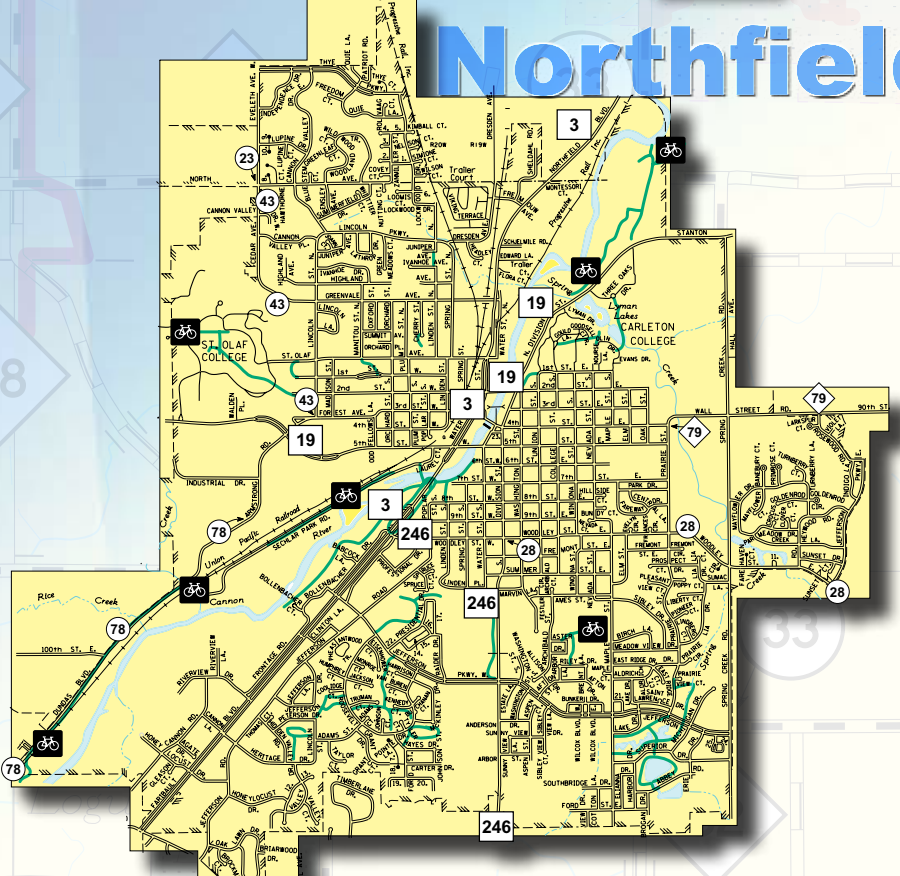

Northfield

THE TOY BOX SALOON
Dine-in • Takeout

Check our Facebook page for daily specials & events

507-595-2283
216 N Kilkenny Rd. • Kilkenny, MN

Shop • Dine
Play • Stay

LOCALLY

...and support the community you live in!

- Bicycle Trail
- Snowmobile Trail
- Hiking/Walking Trail
- Cross-Country Ski Trail
- Equestrian Trail
- Snowshoe Trail
- Inline Trail
- Airport
- Golf Course
- Dog Park Locator
- Disc Golf Course

Scan QR Code to go to the individual County Page

Rice County

This free publication is made possible by the advertisers and other local agencies and may not be reproduced. Please support the local advertisers on this publication. Comments and/or suggestions may be directed to: info@lincolnmarketing.us

This map is prepared with information provided to us by others, therefore, Lincoln Marketing and the advertisers assume no liability in regards to trails (including accuracy). Please respect private property and no trespassing signs. Stay on trails. Exercise extreme caution on all lakes and streams. Obey all state and local laws and ordinances. Do not operate snowmobiles on county roads or state highways. Posted signs on the trails override the printed map trails.

View this publication online at www.lincolnmarketing.us

BROOKDALE SENIOR LIVING

Personal Assistance • Health & Wellness • Lifestyle Services • Home-Like Environment

(507) 333-2559
brookdale.com

935 Spring Rd. • Faribault, MN 55021

River View Campground

We Have a Place for You

Wayne & Rebecca Cederberg

507-451-8050
RiverViewCampgroundMinnesota.com
E-mail: rvcg.contact@gmail.com
2554 SW 28th St. • Owatonna, MN

Pizza Ranch
WHERE LIFE TASTES BETTER

142 W Broadway St. Owatonna, MN
507-446-9990
pizzaranch.com

Kids Eat For $1.00/per year of age AGES 10 & UNDER

Monday - Sunday
Carryout: 11AM - 9PM
Buffet: 11AM - 8PM

Call today to schedule a tour with one of our housing specialists!

Medford SENIOR CARE
A Lifespark™ Community

Mill City SENIOR LIVING
A Lifespark™ Community

Independent & Assisted Living

108 3rd St NE • Medford
507.214.3344
medfordseniorcare.com

Independent & Assisted Living
Memory Care

1520 17th St. NW • Faribault
507.497.2011
millcityseniorliving.com

A great place for a great life!

Whispering Oak Place
ASSISTED LIVING & MEMORY CARE

SCHEDULE A TOUR TO VIEW OUR APARTMENTS & LEARN ABOUT AMENITIES

507-684-3026
903 Calverly Ct. • Ellendale, MN 56026

THE LEGACY
Best Golf Value in Southern Minnesota

- 18-Hole Public Course
- Just 45 minutes South of the Twin Cities
- Fun Monthly Tournaments
- Out of Town Memberships starting at just $550

Legacygolf.net • (507) 332-7177
1515 Shumway Ave., Faribault, MN 55021

Shop. Dine. Play. Stay.
LOCALLY
and help support businesses throughout your area

LincolnMarketing

Would like to Thank You for **35+ Years** of Loyal Business