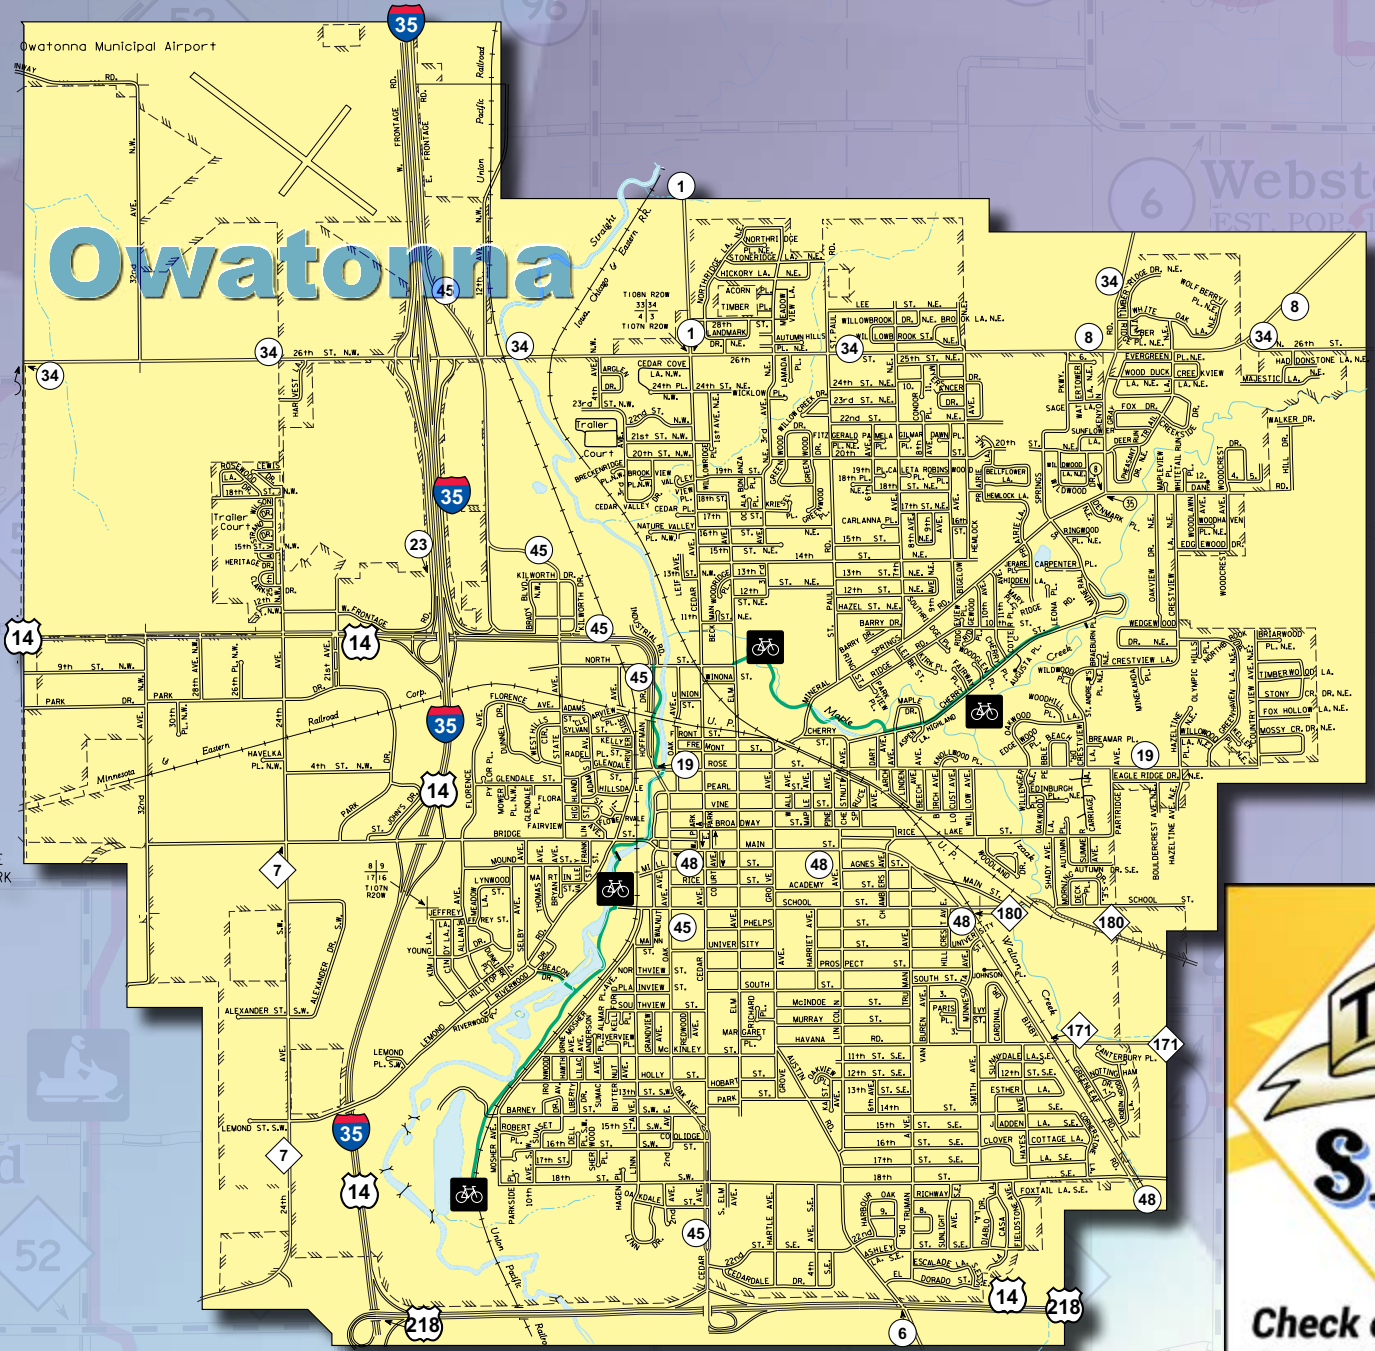

Whatever brings you to town..Eat, Dine and Unwind with us!

Bowling-Laser Tag-Arcade
Bar/Restaurant-Meeting Rooms

SPARETIME
RESTAURANT & ENTERTAINMENT

(507) 451-2524 | spare-time-fun.com
333 18th St SE | Owatonna, MN 55060

THE TOY BOX SALOON

Dine-in • Takeout

Check our Facebook page for daily specials & events

507-595-2283
216 N Kilkenny Rd. • Kilkenny, MN

Airports • Personal Travel
Northfield, Faribault, Farmington & More!

CityGal Transportation

A Northfield business owned & operated by Ginny Klingler

612-840-1687
citygaltransportation.com

A great place for a great life!

Whispering Oak Place
ASSISTED LIVING & MEMORY CARE

SCHEDULE A TOUR TO VIEW OUR APARTMENTS & LEARN ABOUT AMENITIES
Monday-Friday 8:00 am to 5:00 pm

507-684-3026
903 Calverly Ct. • Ellendale, MN 56026

Pizza Ranch

WHERE LIFE TASTES BETTER

142 W Broadway St.
Owatonna, MN
507-446-9990

pizzaranch.com

Kids Eat For $1.00/per year of age AGES 10 & UNDER

Monday - Sunday
Carryout: 11AM - 9PM
Buffet: 11AM - 8PM

Call today to schedule a tour with one of our housing specialists!

Medford SENIOR CARE
A Lifespark™ Community

Mill City SENIOR LIVING
A Lifespark™ Community

Independent & Assisted Living
108 3rd St NE • Medford
507.214.3344
medfordseniorcare.com

Independent & Assisted Living
Memory Care
1520 17th St. NW • Faribault
507.497.2011
millcityseniorliving.com

THE LEGACY

Best Golf Value in Southern Minnesota

- 18-Hole Public Course
- Just 45 minutes South of the Twin Cities
- Fun Monthly Tournaments
- Out of Town Memberships starting at just $550

Legacygolf.net • (507) 332-7177
1515 Shumway Ave., Faribault, MN 55021

River View Campground

We Have a Place for You

Wayne & Rebecca Cederberg

507-451-8050
RiverViewCampgroundMinnesota.com
E-mail: rvcg.contact@gmail.com
2554 SW 28th St. • Owatonna, MN

The Emeralds at Faribault
Skilled Nursing Facility

- Short- & Long-Term Rehab, Wound Care, Memory Care
- Open 24 Hours
- Conveniently Located Close to District One Hospital, Mayo, & Allina Clinics

500 1st St SE, Faribault, MN 55021 • (507) 332-5100

Local Area **Trails Map**

Free • Free • Free

Rice & Steele Counties With Faribault, Northfield and Owatonna, Minnesota

LincolnMarketing Scan the QR Code for Digital Copy

Shop • Dine
Play • Stay

LOCALLY

...and support the community you live in!