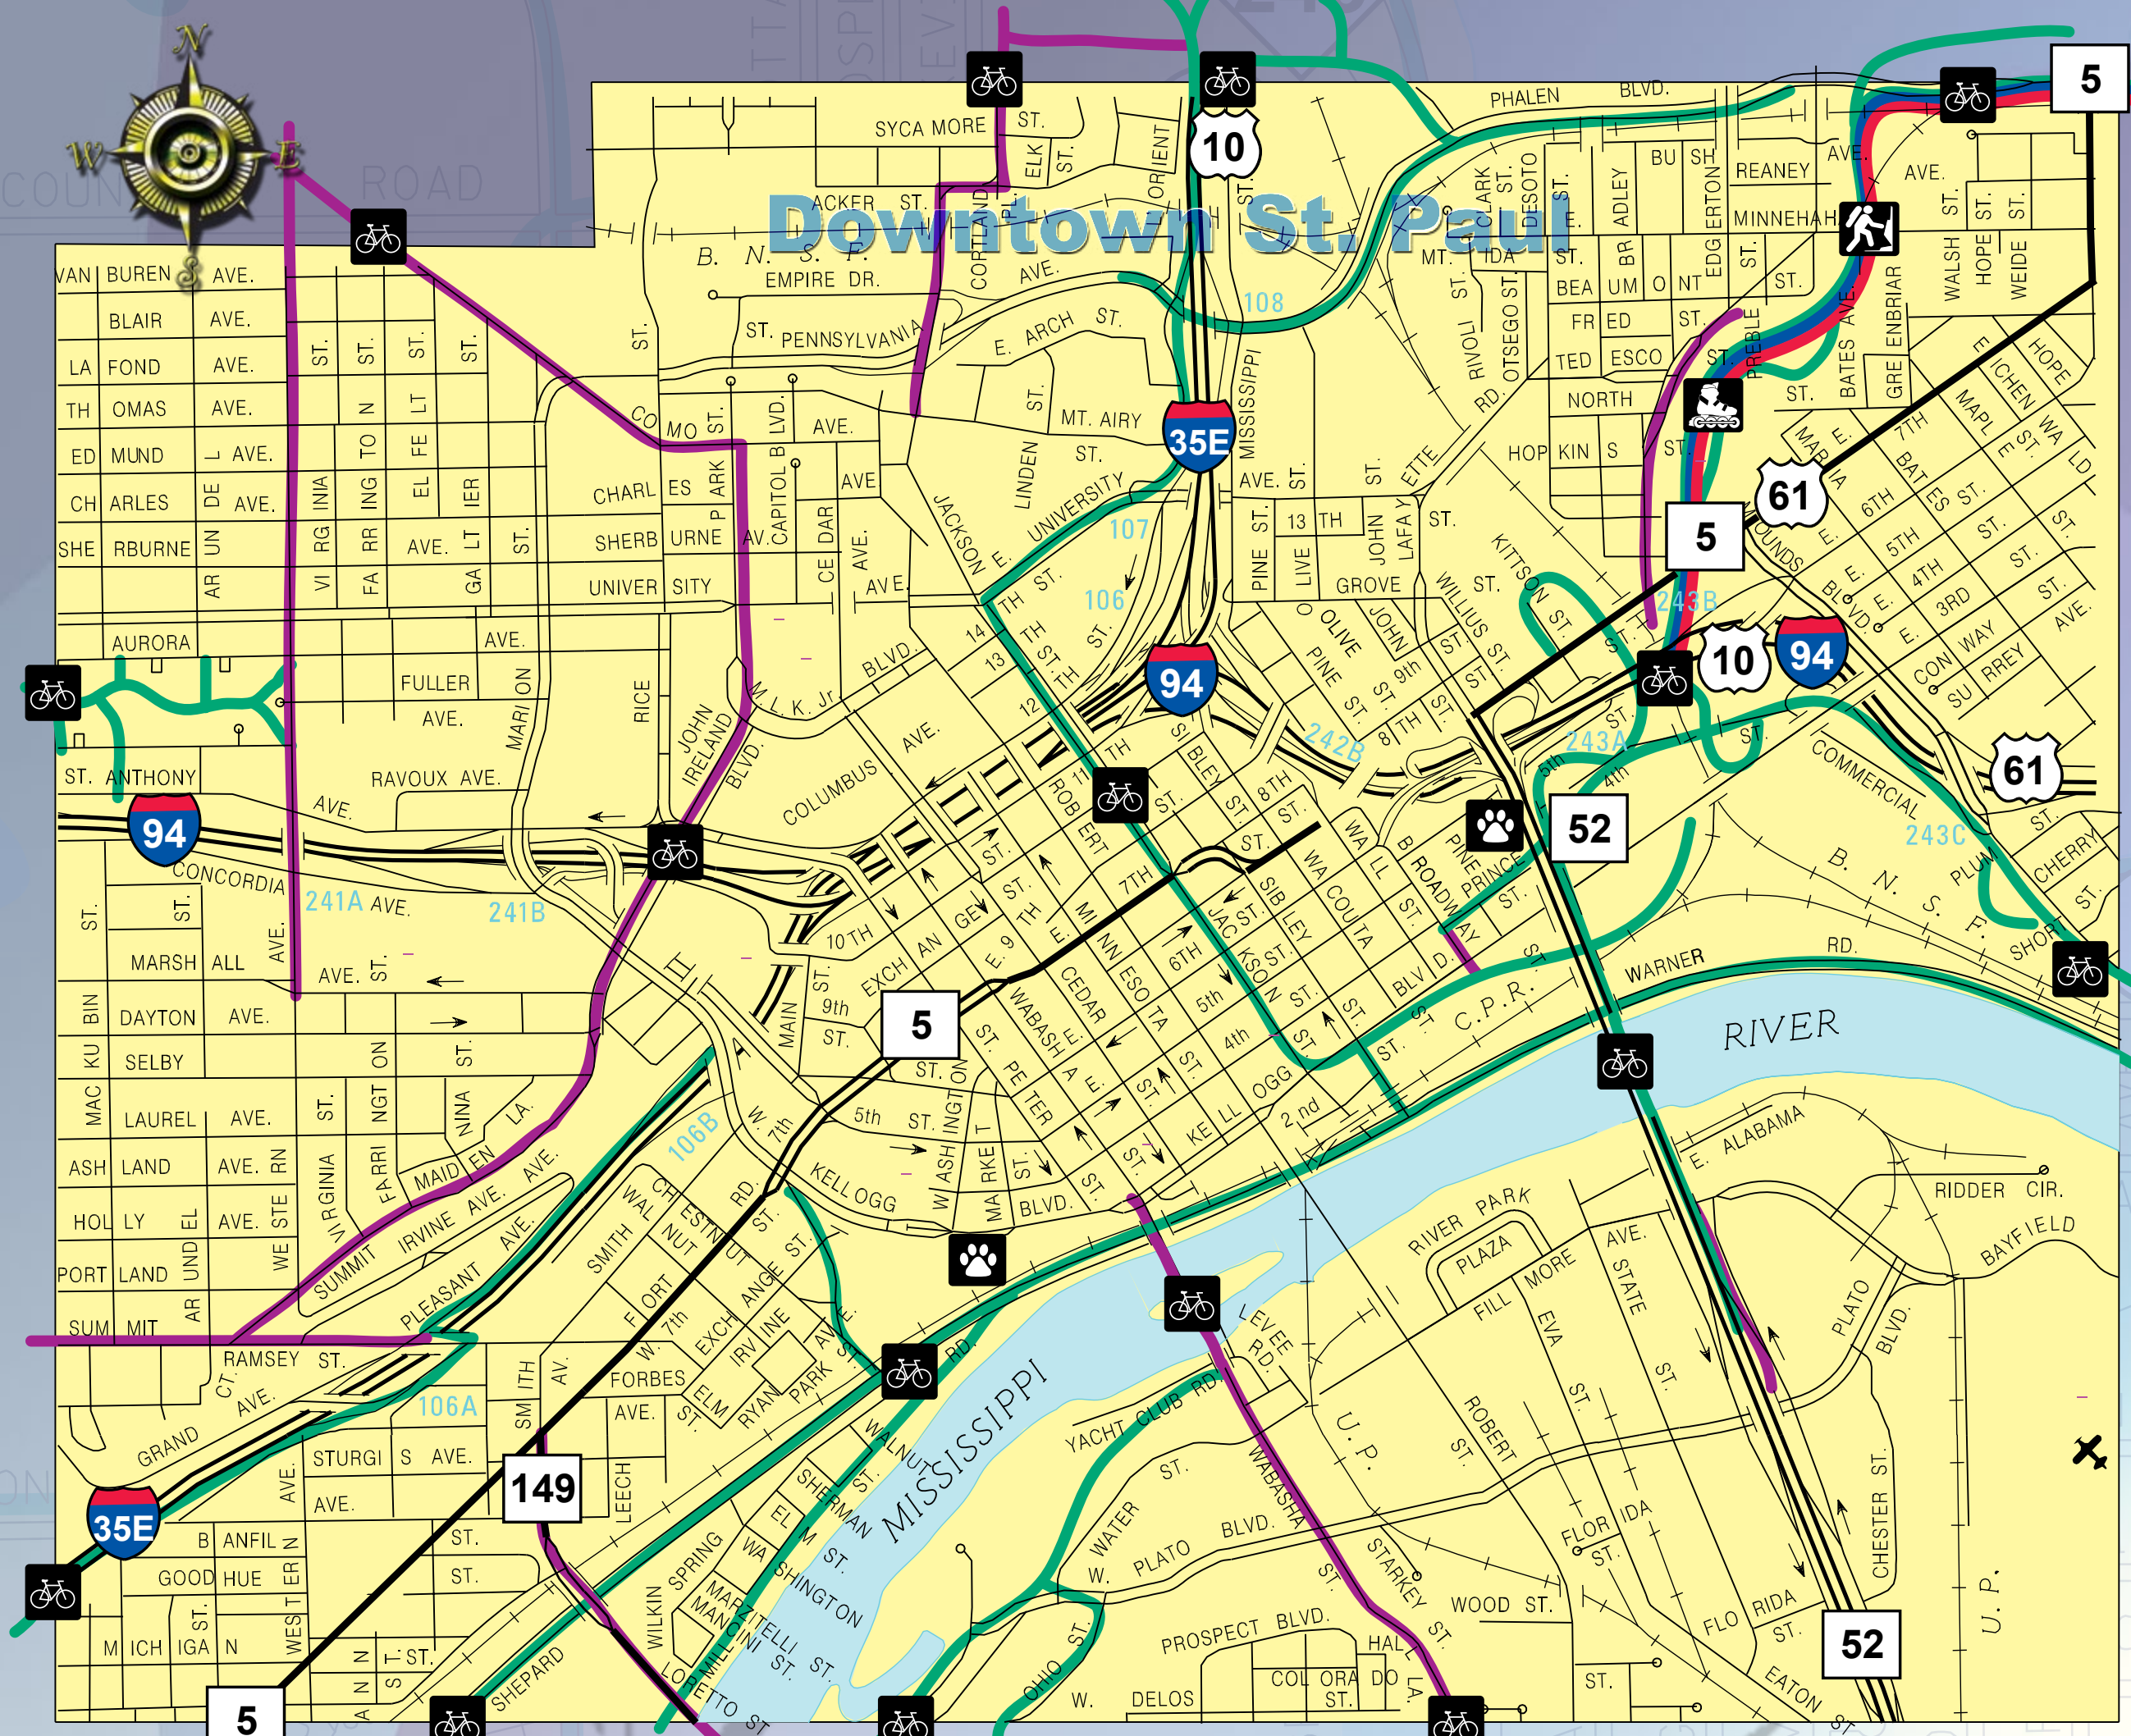

BIX Produce is now HIRING!

We have positions available in Production and Transportation
Apply at: www.bixproduce.com/careers
or call our Career Line at 651-288-6449

GOLF GRILL REALTY **VOYAGER VILLAGE**
Live. Play. Gather.

715-259-3910 • 28851 Kilcare Road • Danbury, WI
VoyagerVillage.com

Local Area Map
With Recreational Trails
Ramsey County with
Downtown St. Paul, Minnesota

BOB'S
GEAR UP & RIDE | BOBSCYCLE.COM

65 W. VIKING DR | ST. PAUL MN 55117
651.482.8181
STREET | DIRT | SNOW
Gear | Parts & Accessories | Casuals
BOBSCYCLE.COM

Cub FOODS
WHITE BEAR TOWNSHIP
(Corner of Centerville Road & Hwy 96)
1059 Meadowlands Drive
White Bear Township, MN
6 AM TO MIDNIGHT
Featuring
Finest Meats • Produce • Seafood
Hot & Cold Deli • Bakery • Floral

Liquor Store
Mon-Sat 9 a.m. - 9 p.m.
Sunday 11 a.m. - 6 p.m.

Pharmacy Hours
Mon. - Sat. 9 a.m. - 9 p.m.
Sun. 9 a.m. - 9 p.m.

651-426-5006
651-426-6534

50th Anniversary
1970 to 2021
We can't wait to Celebrate!

2021 Minnesota Renaissance Festival
Weekends (Sat. & Sun.) • Labor Day
Aug. 21 - Oct. 3 • Festival Friday, Oct. 1st
9am - 7pm • Rain or Shine
RenaissanceFest.com • Free Parking

Free

LincolnMarketing
www.lincolnmarketing.us

Advertising Made Simple
call: 651-788-9323
or 651-756-1048
LincolnMarketing

VINTAGE TRAIN RIDES
OSCEOLA & ST. CROIX VALLEY RAILWAY

Step back in time to the era when passenger rail service was the primary means of travel across America. Ride on restored Great Northern and Rock Island coaches, and even a former U.S. Rail Post Office car. Join us for the scenic beauty of the St. Croix River Valley. Special events include Fall Colors, Pizza Trains, and Pumpkin Express trains. Trains depart the historic Soo Line Depot in Osceola, Wisconsin from May through October. For more information or to make a reservation, go to www.trainride.org

Seats are limited. Reserve your tickets in advance!
Trainride.org / 651-228-0263

Honesty & Integrity for 50 Years

Mike Mohs Construction Co.

3 Generations of Craftsmanship • Since 1963
www.mikemohsconstruction.com

Roofing - All Types • Flat Roofing - Rubber or Tin
Windows & Skylights • Decks & Porches
Siding & Exterior Wood • Gutters

Call Scott Mohs 612-701-2209

Island Lake Golf Course & Training Center

Driving Range **BOGO** Bucket of Balls and/or Free Cart with Round of Golf (Exp: 10-31-22)

651-787-0383
www.islandlakegolf.com
1000 Red Fox Rd.
Shoreview, MN 55126

We care about people and provide insurance

Garry Insurance Center
2555 7th Ave. E, North St. Paul, MN 55109
651-777-8361 www.garryinsurance.com

Auto-Owners INSURANCE
LIFE • HOME • CAR • BUSINESS

emr NORTHERN METAL RECYCLING

BUYERS OF ALL SCRAP METAL!

- Copper
- Aluminum
- Brass
- Stainless
- Catalytic Converters
- Iron
- Steel
- Junk Cars
- Farm Machinery

521 Barge Channel Rd • St. Paul, MN 55107
(612) 224-4877 • M-F 7:30-4:30
us.emrgroup.com
Dealers must call for an appointment

Shop • Dine
Play • Stay

LOCALLY

...and support the community you live in!