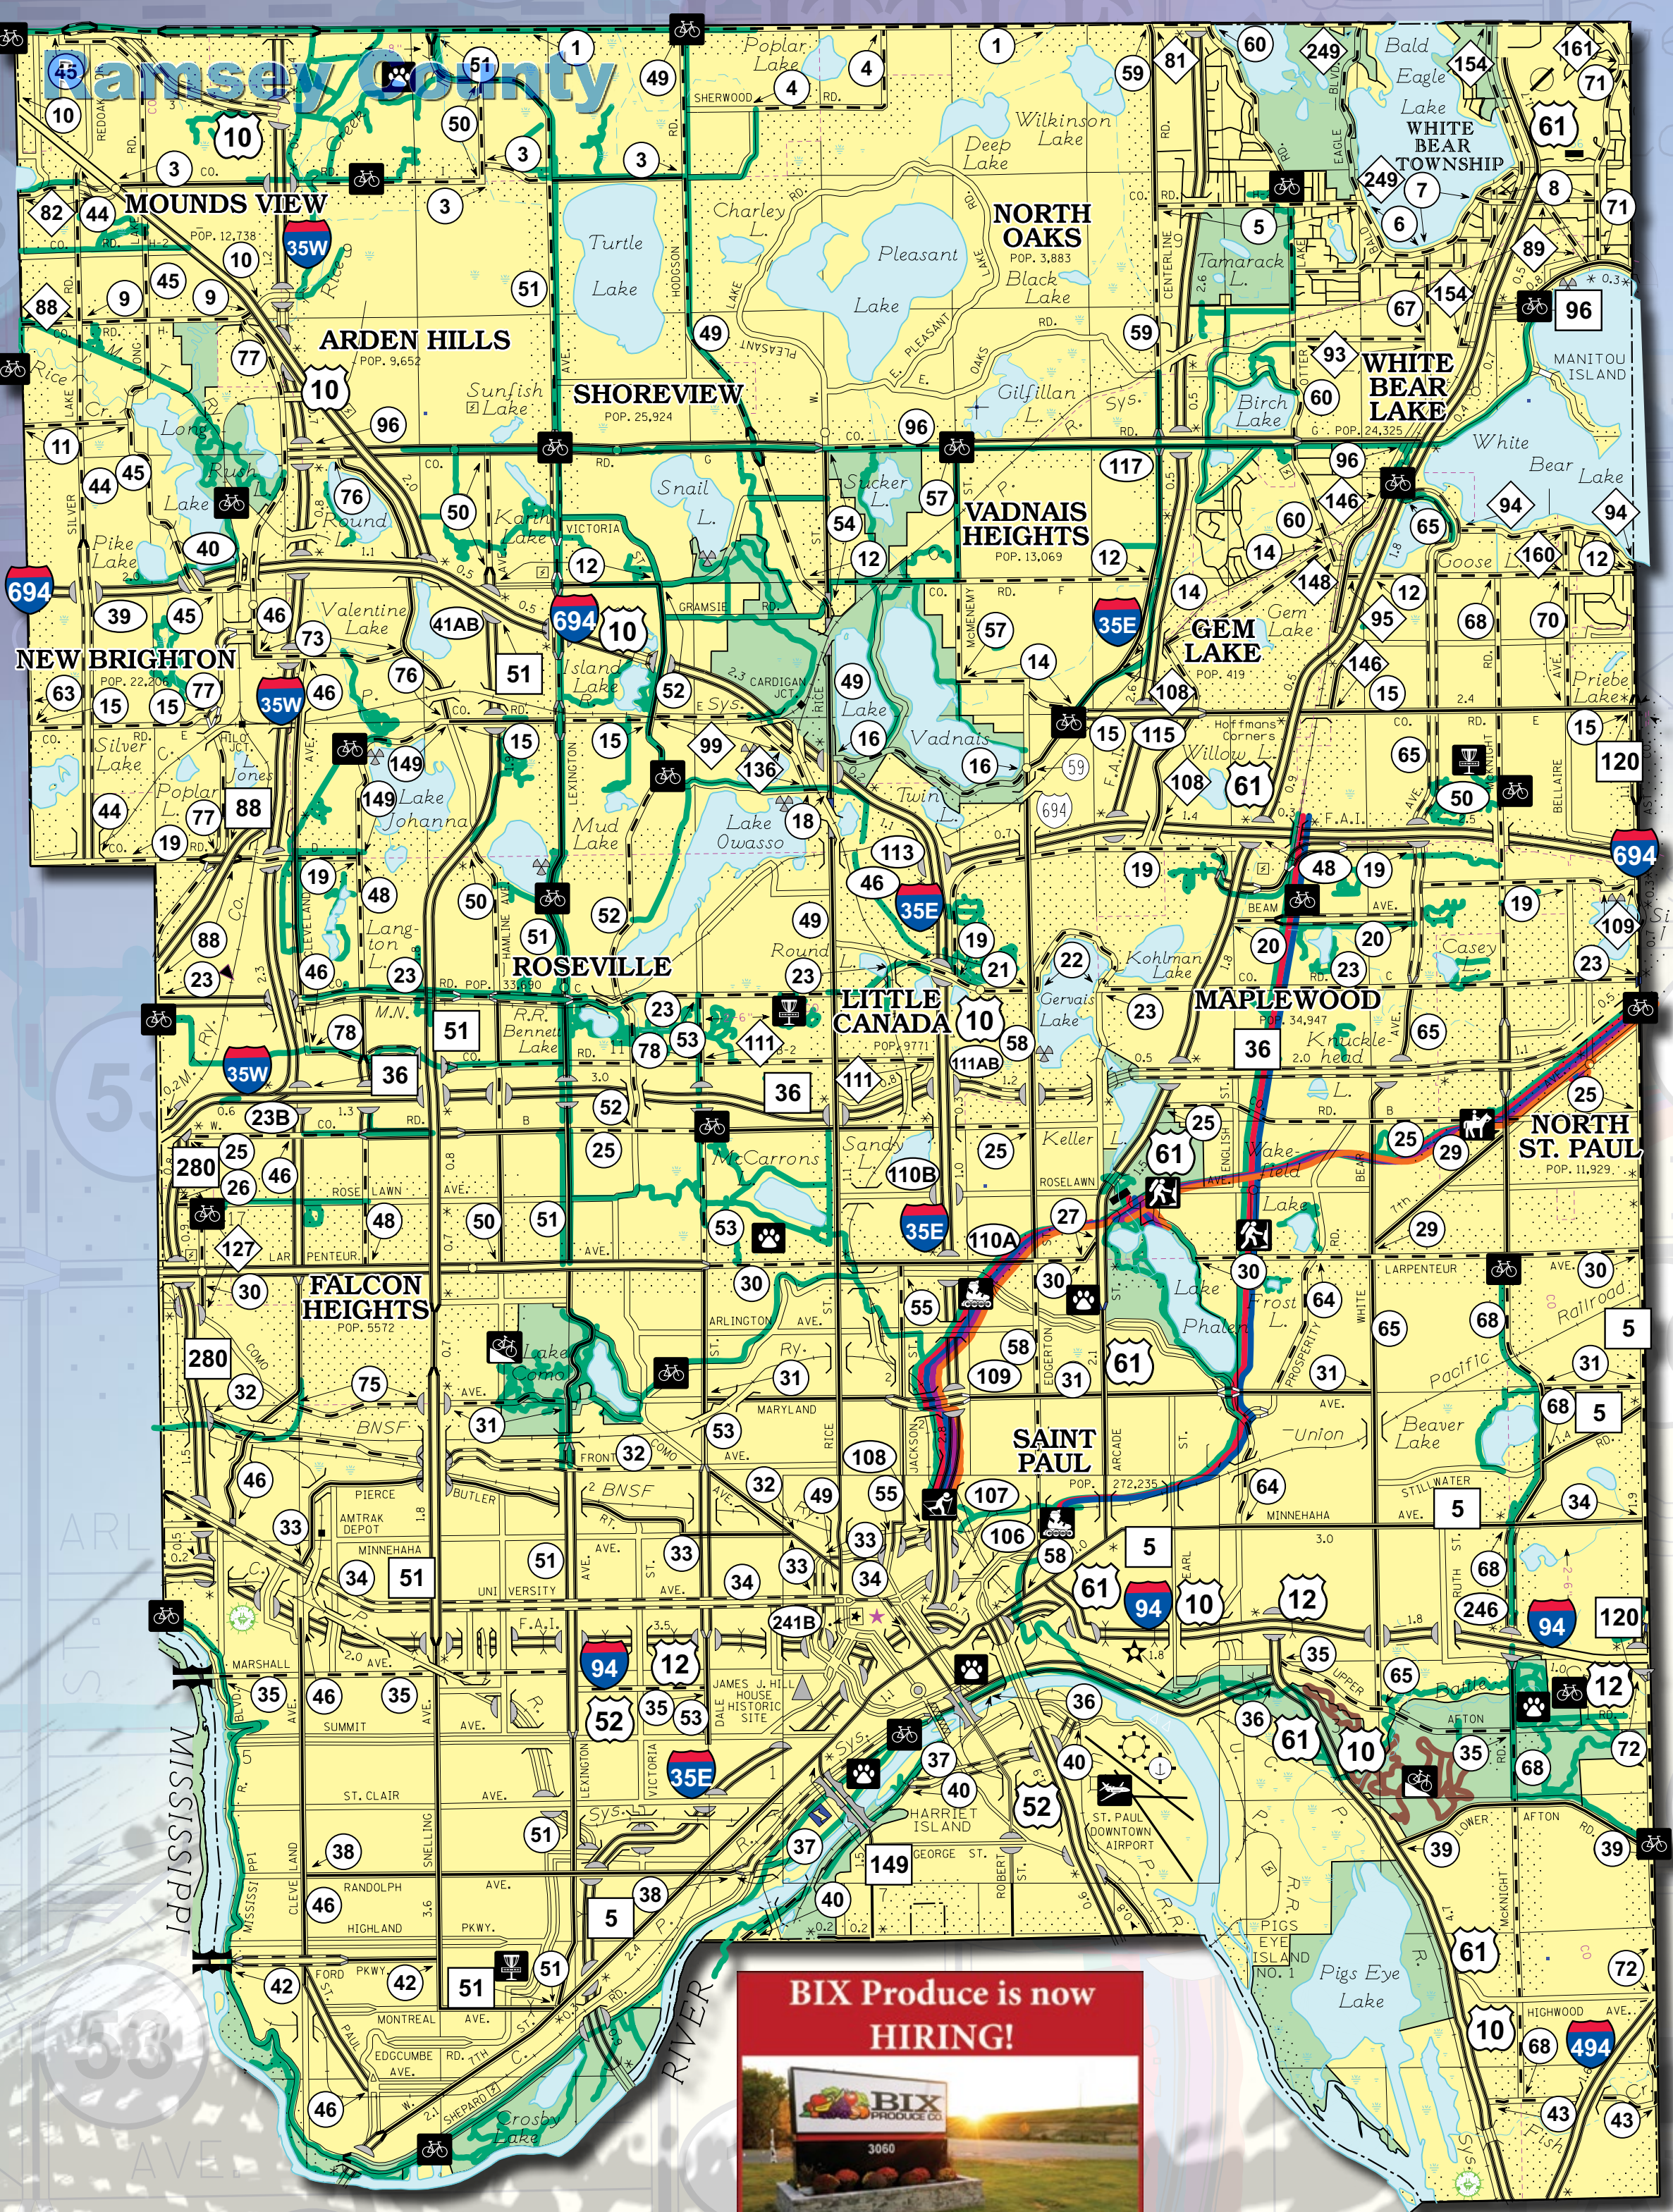

Island Lake GOLF COURSE & TRAINING CENTER
Driving Range **BOGO** Bucket of Balls and Free Cart with Round of Golf with Round of Golf (Exp: 10-31-22)
651-787-0383
www.islandlakegolf.com
1000 Red Fox Rd. Shoreview, MN 55126

We care about people and provide insurance
Garry Insurancener
2555 7th Ave. E, North St. Paul, MN 55109
651-777-8361 www.garryinsurance.com
Auto-Owners INSURANCE
LIFE • HOME • CAR • BUSINESS

TWIN CITIES ACADEMY
Academics ★ Justice ★ Leadership
Now Enrolling Grades 6-12 for Fall 2021
• Small Class Sizes - Grades 6-12
• Focus on Racial and Social Justice
• Individualized College Prep Plans
www.twincitiesacademy.org

Cub FOODS
WHITE BEAR TOWNSHIP
(Corner of Centerville Road & Hwy 96)
1059 Meadowlands Drive
White Bear Township, MN
6 AM TO MIDNIGHT
Featuring:
Finest Meats • Produce • Seafood
Hot & Cold Deli • Bakery • Floral
• ATM • Bank/CLU • Bulk Foods • Bus Passes/Tickets/Tokens • Coin Machine
• Copy & Fax Services • Custom Cakes • Drive Thru Pharmacy • Event Tickets • Full Service Meat • Grocery Delivery • Grocery Pickup • Heat Foods • Kitchen Store • Liquor • Pet Meds • Point of Care • Prognosis Shop
• Postage Stamps • Propane • Redbox • Rug Doctor • Saled Bar
• Seasonal Garden Center • South Wing Bar • 18 Ft
Liquor Store
Mon-Sat 9 a.m. - 9 p.m.
Sunday 11 a.m. - 6 p.m.
instacart
Pharmacy Hours
Mon. - Sat. 9 a.m. - 9 p.m.
Sun. 9 a.m. - 9 p.m.
Cub Pharmacy
651-426-5006
651-426-6534

BIX Produce is now HIRING!
We have positions available in Production and Transportation
Apply at: www.bixproduce.com/careers
or call our Career Line at 651-288-6449
BIX PRODUCE CO.

Advertisers Appreciate It!
Tell Them You Saw Them On The Map!
LincolnMarketing
www.lincolnmarketing.us

Local Area Map
With Recreational Trails
Ramsey County with Downtown St. Paul, Minnesota
Free

LincolnMarketing
www.lincolnmarketing.us

Shop • Dine
Play • Stay
LOCALLY
...and support the community you live in!

Scan QR Code to go to the individual County Page
This free publication is made possible by the advertisers and other local agencies and may not be reproduced. Please support the local advertisers on this publication. Comments and/or suggestions may be directed to: info@lincolnmarketing.us
This map is prepared with information provided to us by others, therefore, Lincoln Marketing and the advertisers assume no liability in regards to trails (including accuracy). Please respect private property and no trespassing signs. Stay on trails. Exercise extreme caution on all lakes and streams. Obey all state and local laws and ordinances. Do not operate snowmobiles on county roads or state highways.
View this publication online at www.lincolnmarketing.us