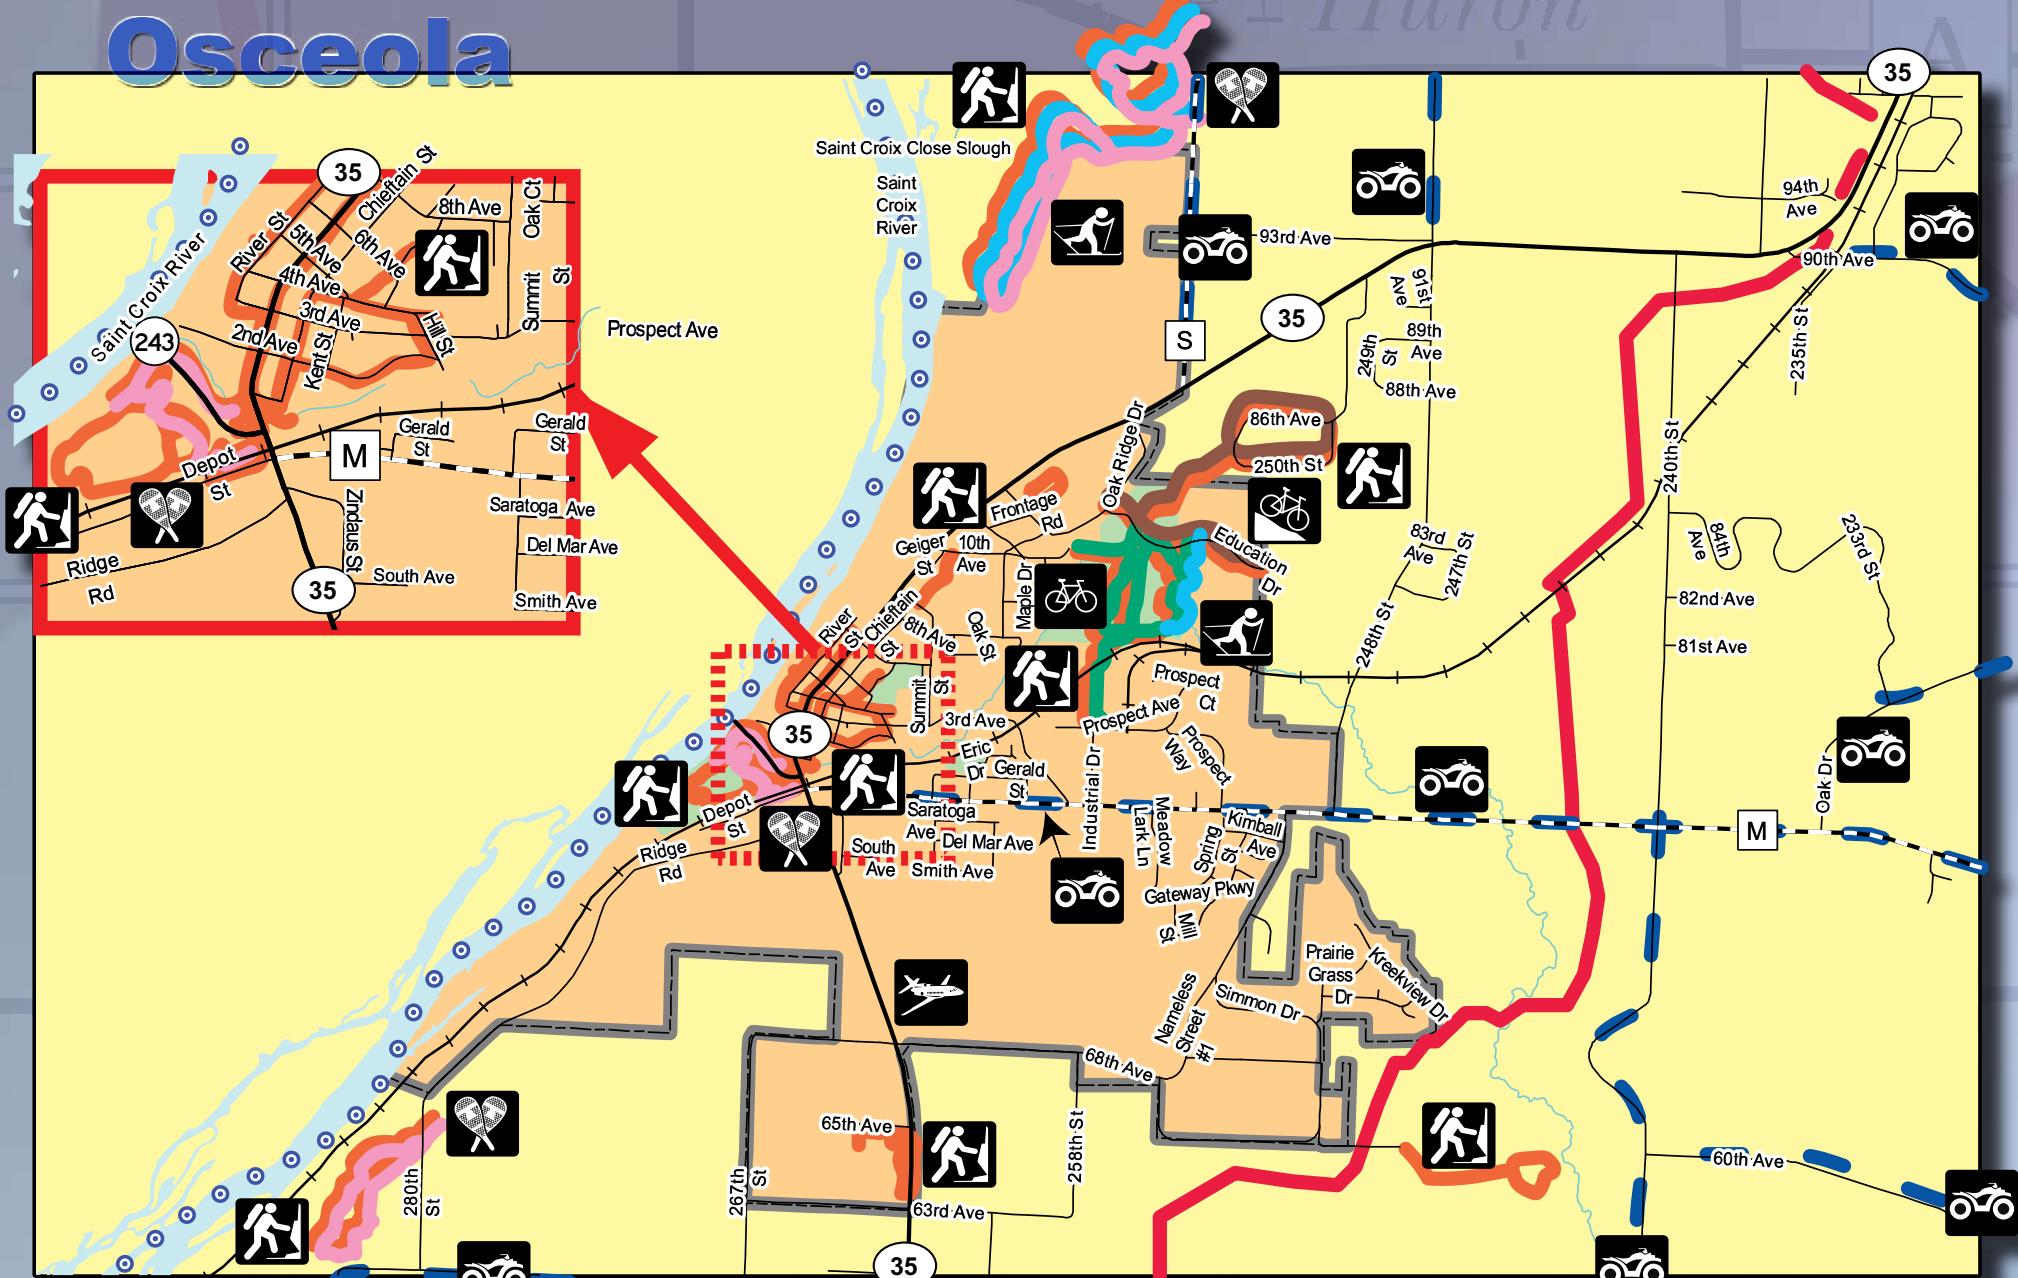

This map is prepared with information provided to us by others, therefore, Lincoln Marketing and the advertisers assume no liability in regards to trails (including accuracy). Please respect private property and no trespassing signs. Stay on trails. Exercise extreme caution on all lakes and streams. Obey all state and local laws and ordinances. Do not operate snowmobiles on county roads or state highways. Posted signs on the trails override the printed map trails.

Free LOCAL Map
 WITH RECREATIONAL TRAILS
 Polk County with Amery, Osceola,
 & St. Croix Falls, Wisconsin

LincolnMarketing

FIND YOUR FORTUNE

I did!

ST. CROIX CASINOS
 TURTLE LAKE • DANBURY • HERTEL

NOW OFFERING SPORTS BETTING!
 VISIT GOPLAYWIN.COM
 FOR MORE DETAILS!