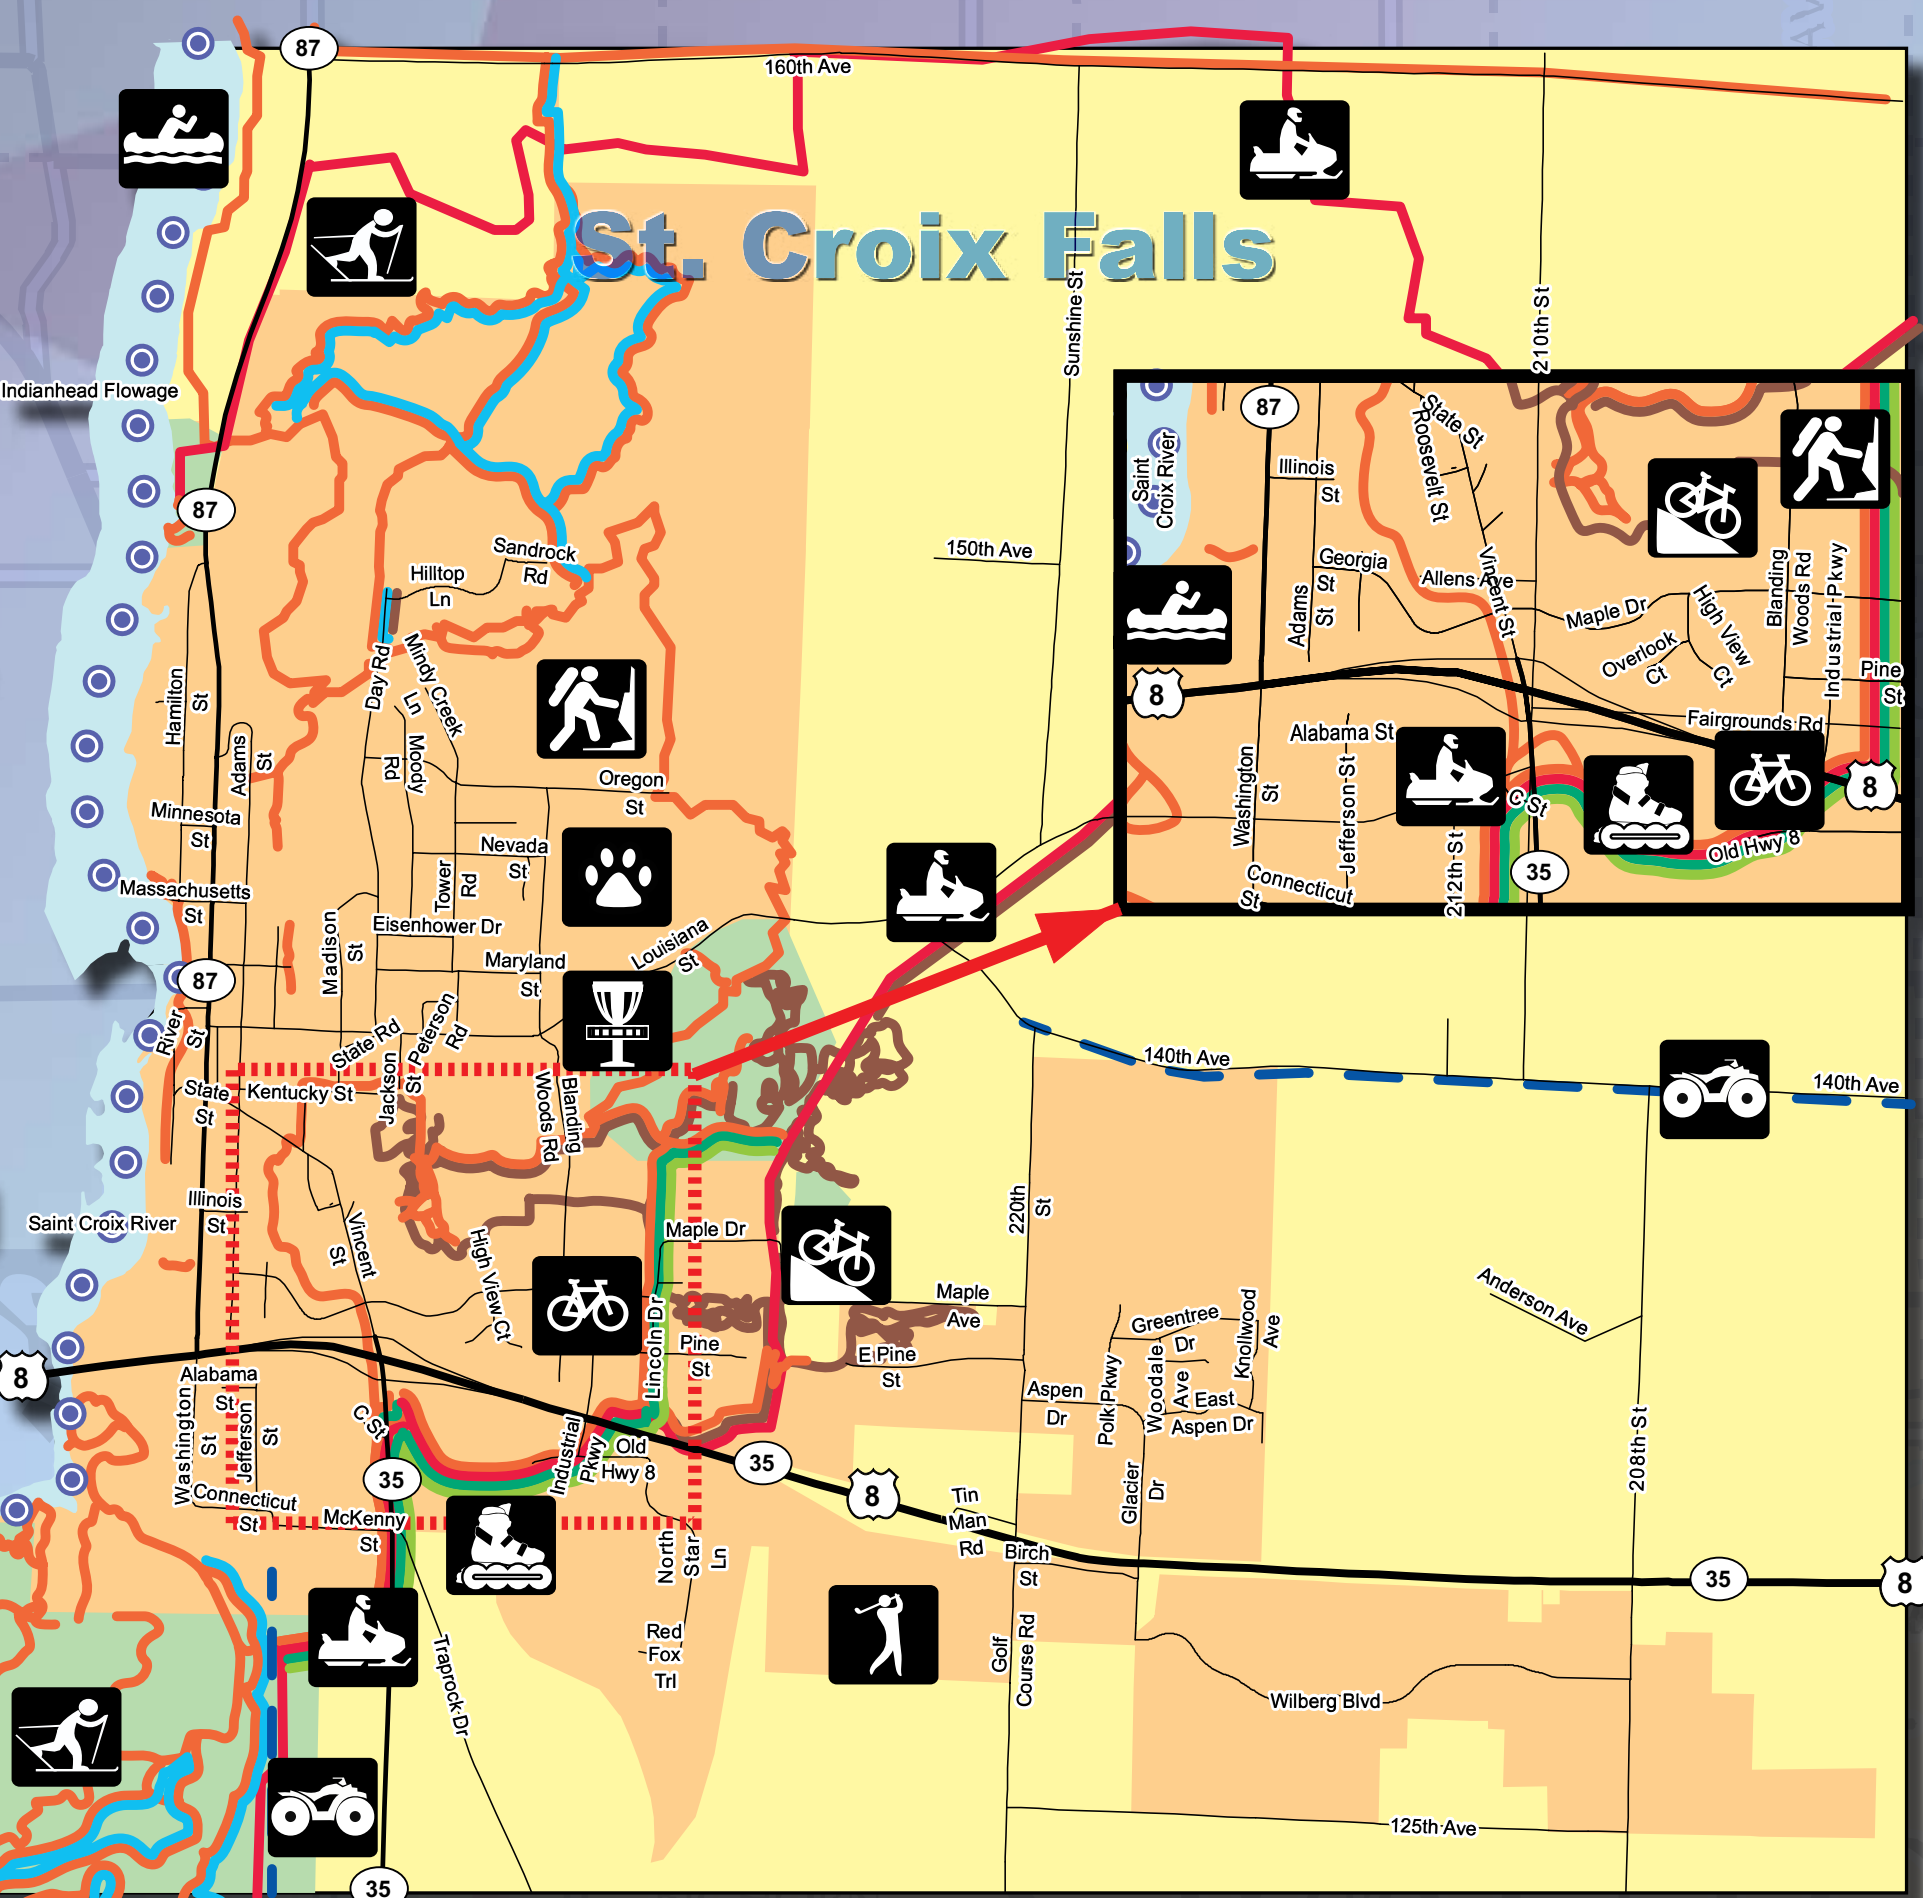

Free LOCAL Map
 WITH RECREATIONAL TRAILS
 Polk County with Amery, Osceola,
 & St. Croix Falls, Wisconsin

LincolnMarketing

FIND YOUR FORTUNE

I did!

ST. CROIX CASINOS
 TURTLE LAKE • DANBURY • HERTEL

NOW OFFERING SPORTS BETTING!
 VISIT GOPLAYWIN.COM
 FOR MORE DETAILS!