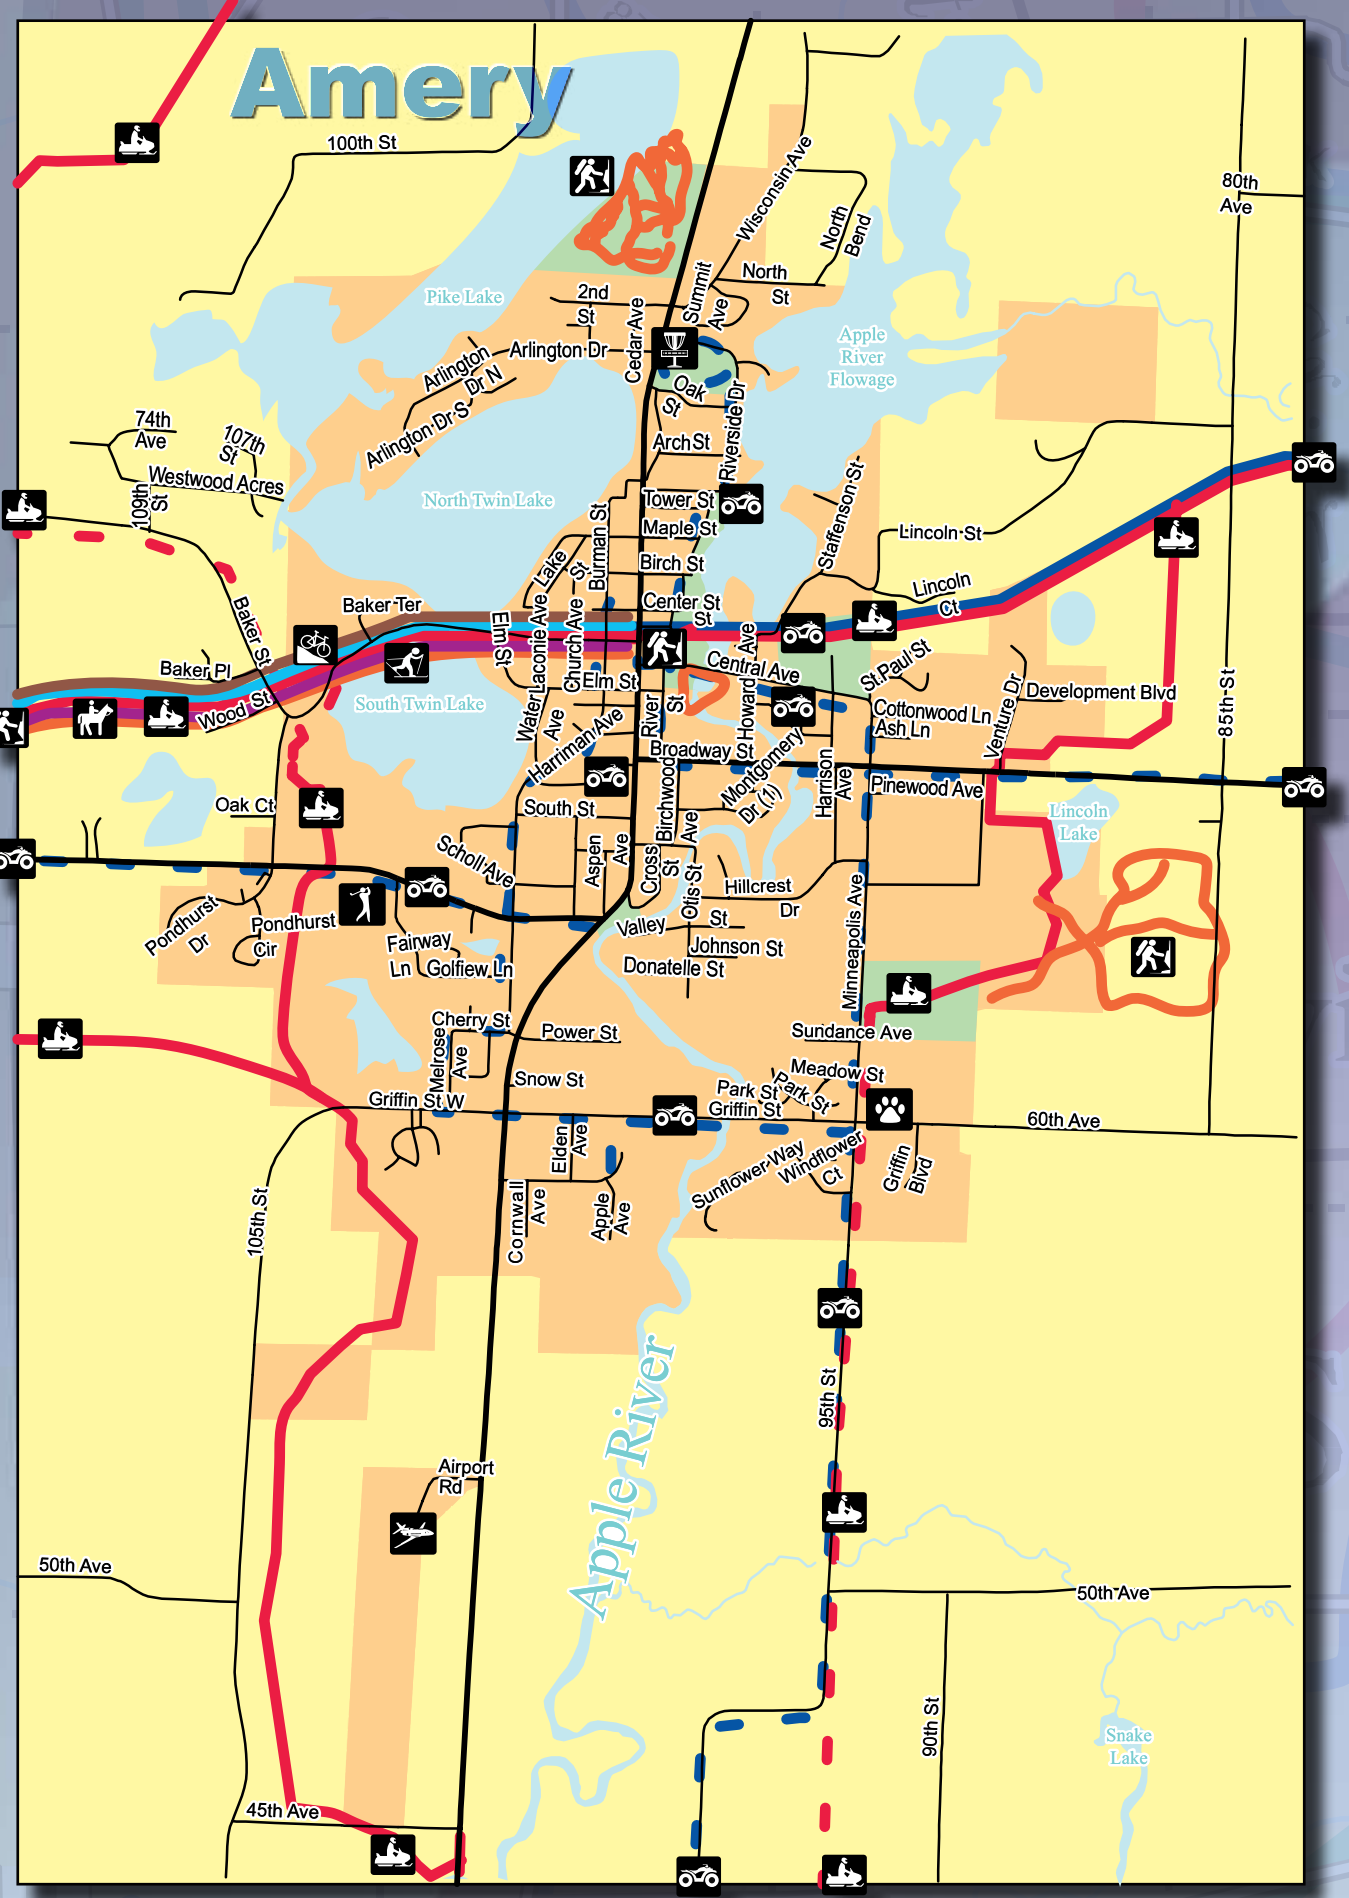

Advertising Made Simple
 Call: 651-788-9323
 or 651-756-1048
LincolnMarketing

Free LOCAL AREA Map
 WITH RECREATIONAL TRAILS
 Polk County with Amery, Osceola,
 & St. Croix Falls, Wisconsin
 LincolnMarketing