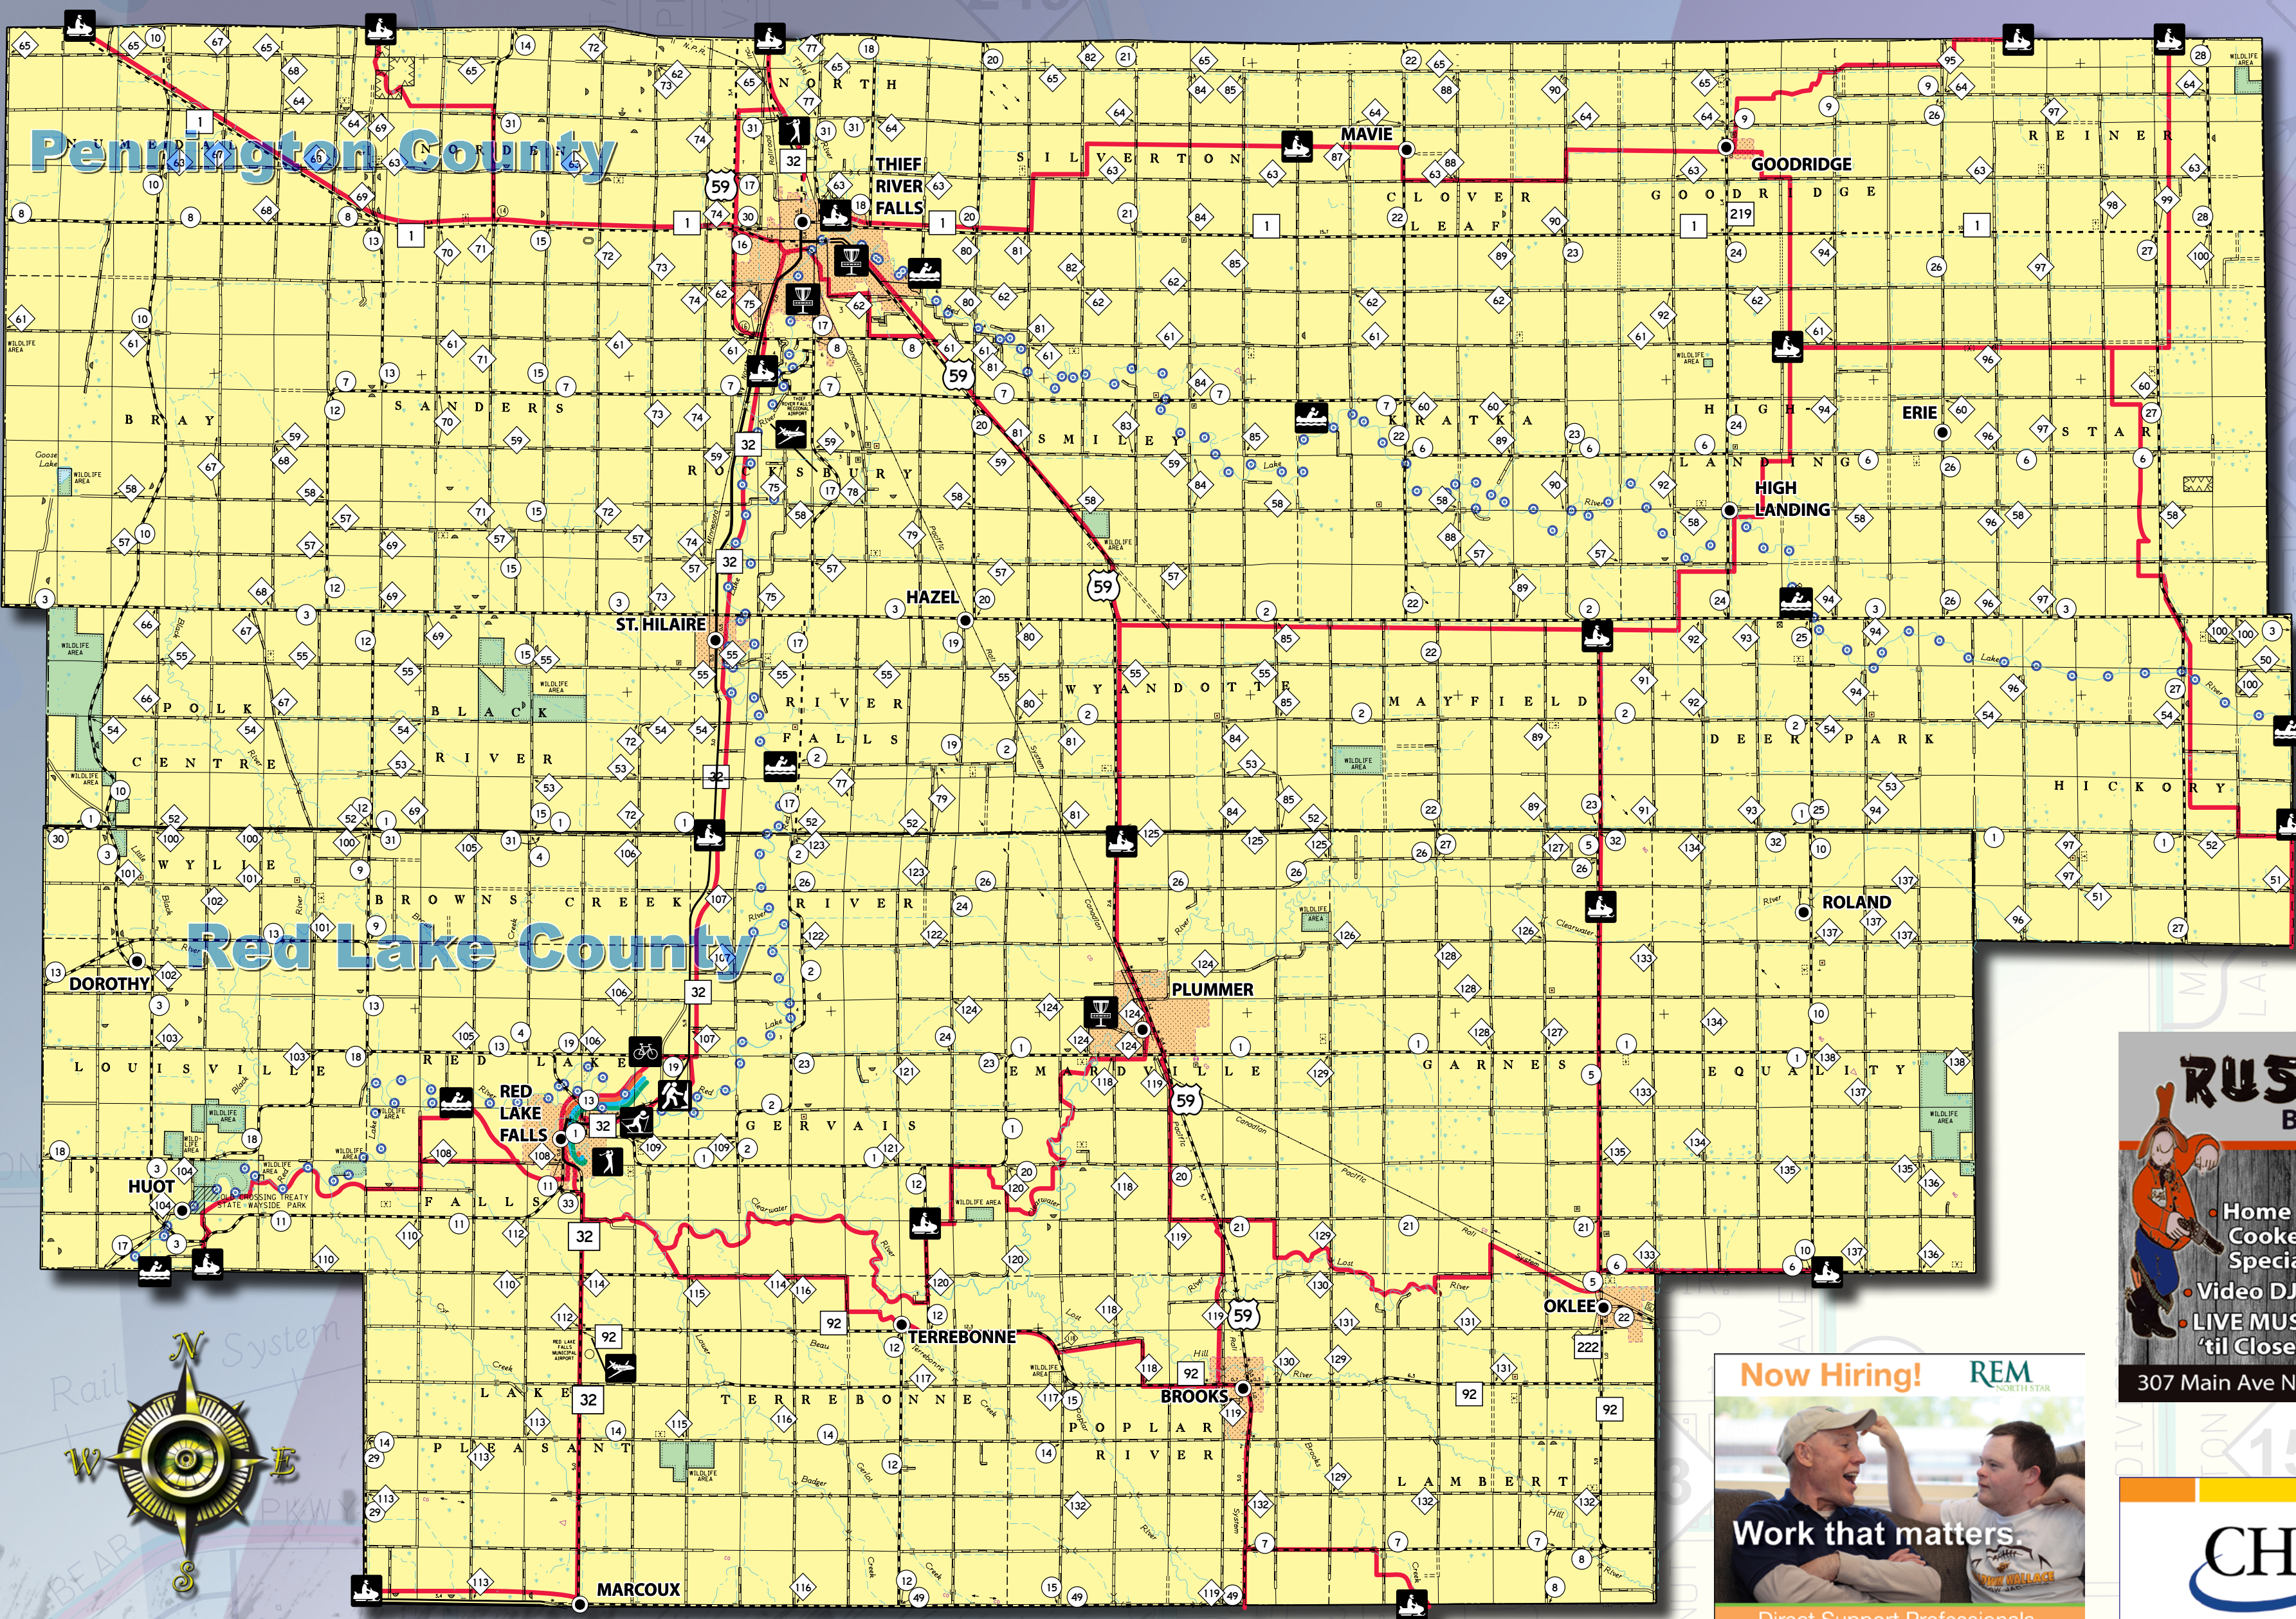

Shop • Dine
 Play • Stay

LOCALLY

Local Area Trails Map

Free • Free • Free

Polk, Pennington & Red Lake Counties, Minnesota

LincolnMarketing Scan the QR Code for Digital Copy

RUSTY NAIL BAR & GRILL

- Home Cooked Specials
- Video DJ
- LIVE MUSIC 'til Close