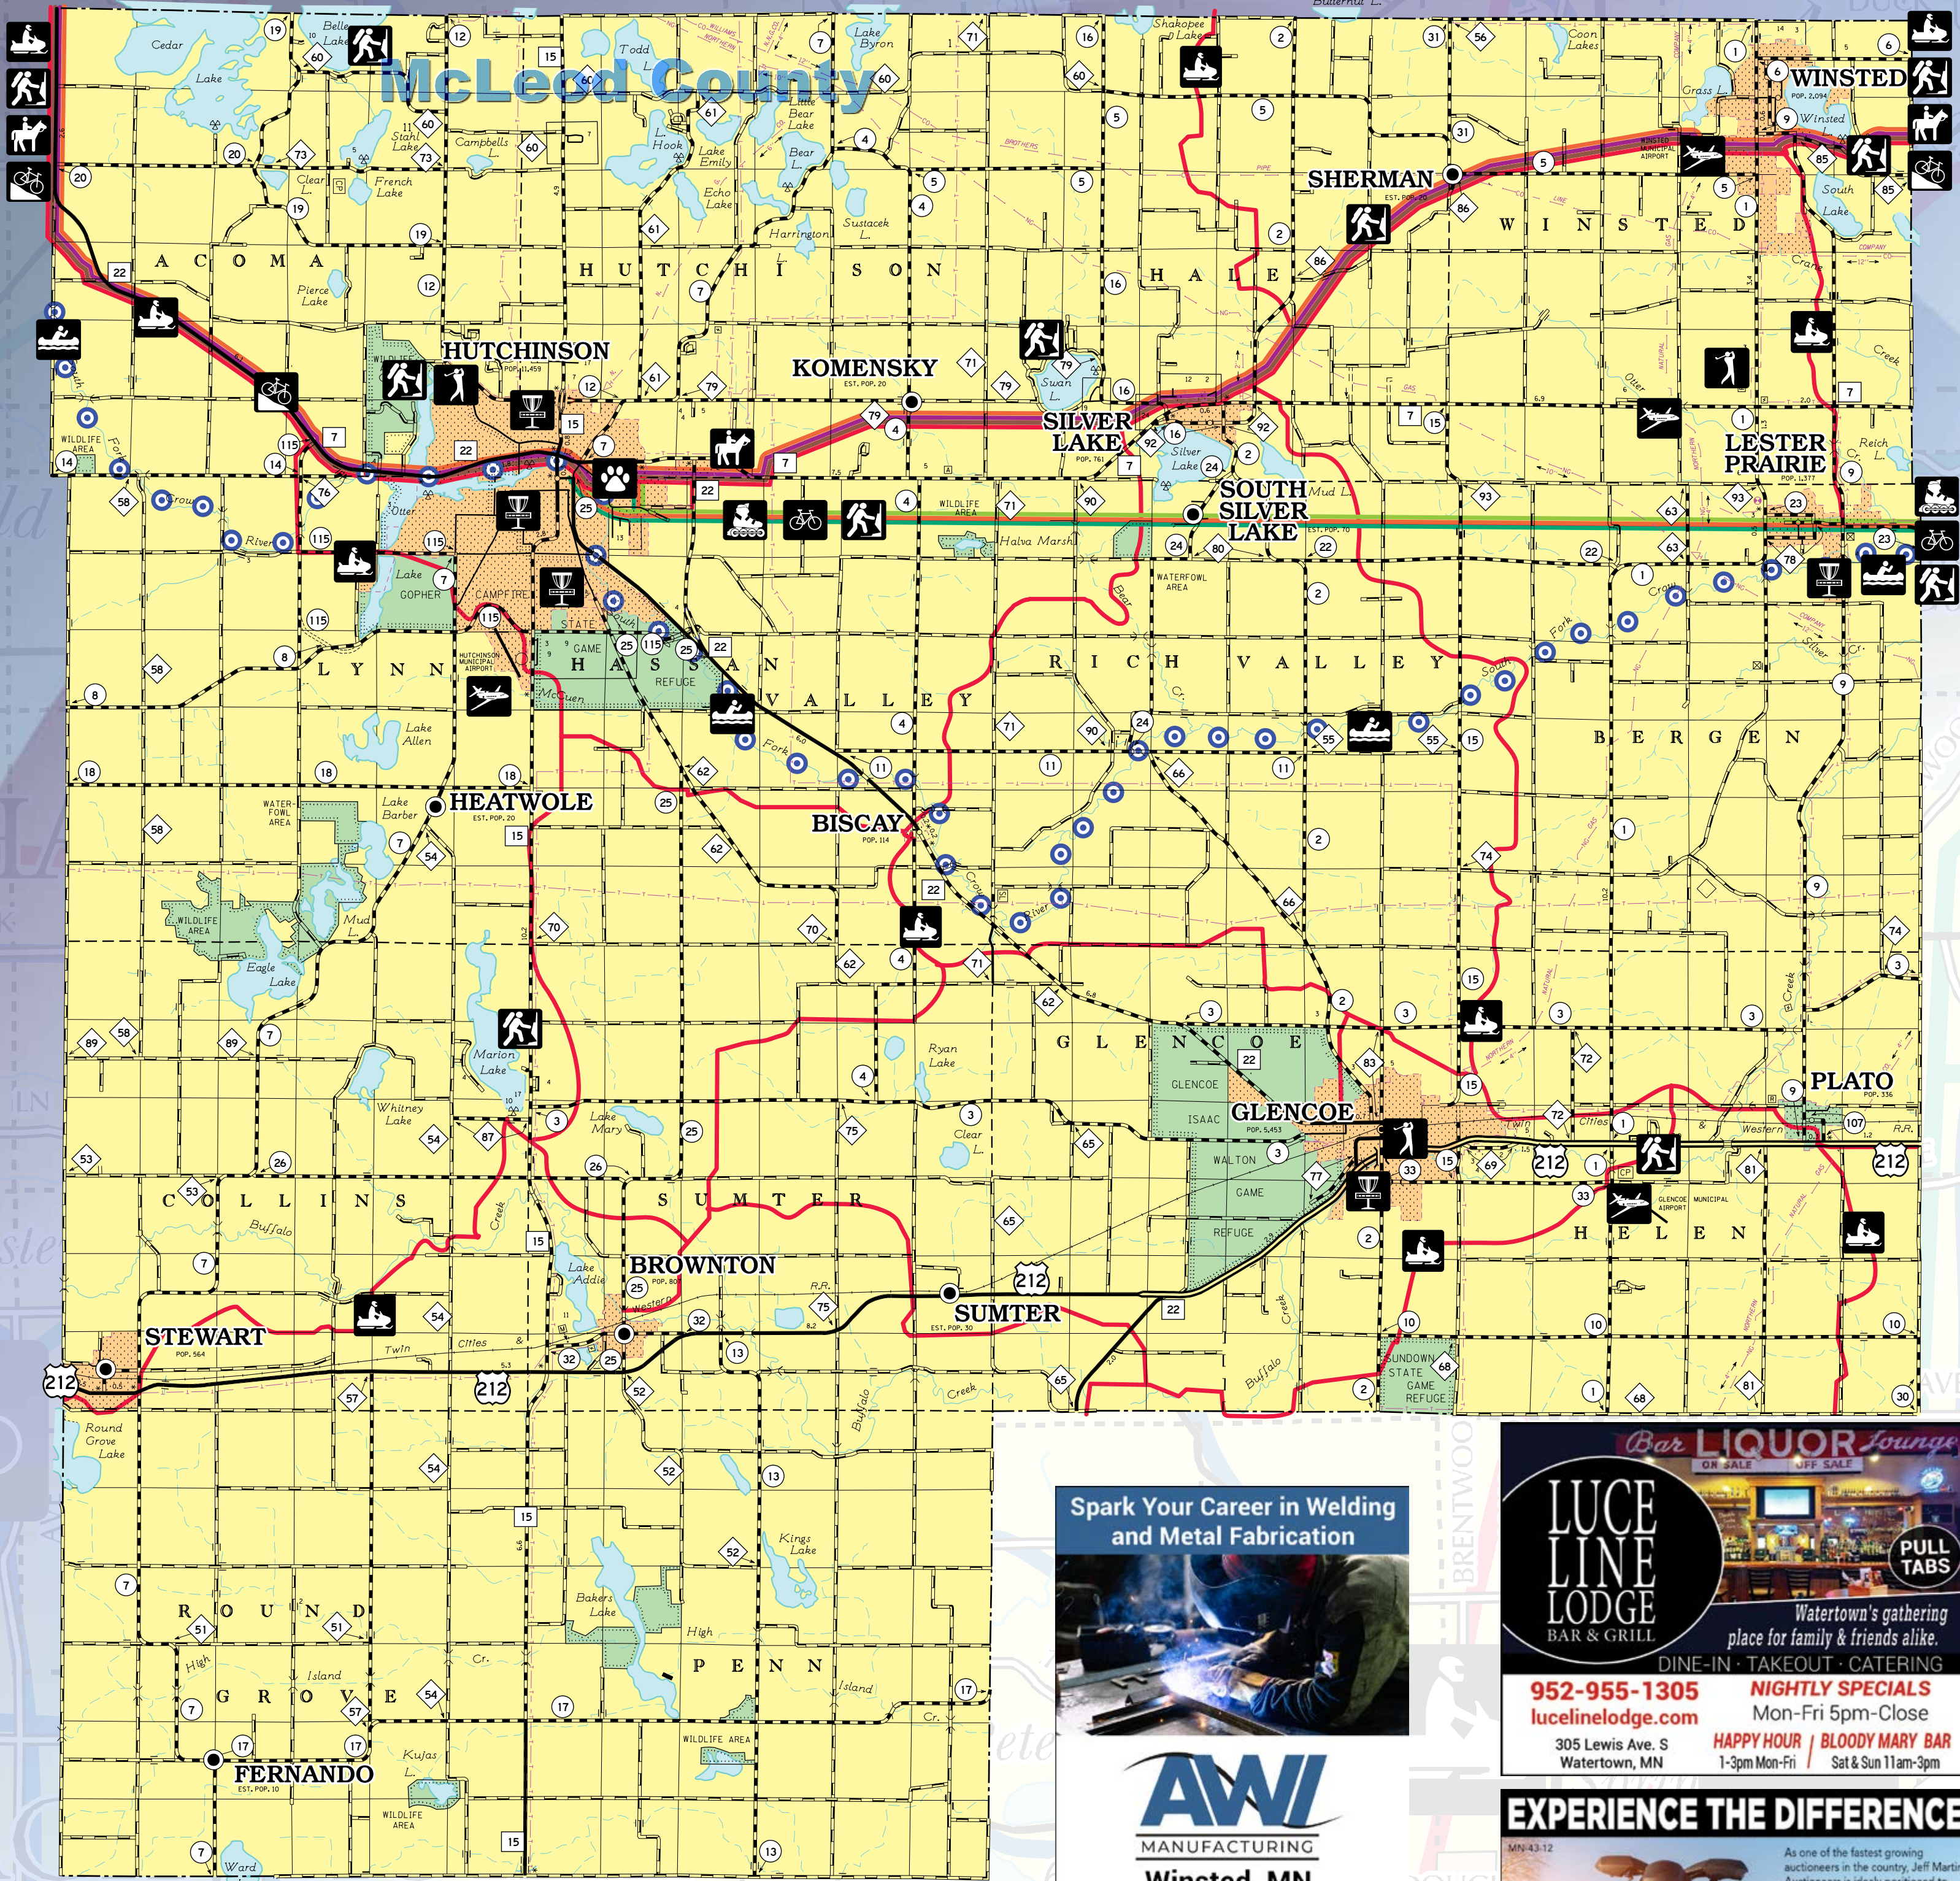

AT THE COBBLESTONE HOTEL & SUITES IN HUTCHINSON, MN
You'll Feel Right at Home!

CONVENIENTLY LOCATED AT THE INTERSECTION OF HWY 7 & 15

YOU WILL RECEIVE "BIG CITY QUALITY, SMALL TOWN VALUES." WITH EVERY STAY

- Standard Rooms, Comfortable Suites & Extended Stay • 100% Smoke Free • Business Center
- Complimentary Hot Extended Breakfast • Free High Speed Internet • Flat Panel TVs • Guest Laundry • Hair Dryer in Every Room
- Swimming Pool • Iron & Ironing Board in Every Room
- In-Room Safe • Meeting Room • On-site Convenience Store
- Fitness Center
- Lounge • Refrigerator & Microwave in Every Room
- $25 Per Night Pet Fee

GROUP BLOCK DISCOUNTS AVAILABLE
Join Cobblestone Rewards for Even Bigger Benefits!

Call Today For Your Reservations!
320-587-7777
Cobblestone Hotel & Suites
416 Prospect Street NE Hutchinson, MN
www.staycobblestone.com

Glencoe Post 5102

VFW

E-Tabs & Pull Tabs
MN Charitable Gambling Lic. #B-00161-001

- Club Open: Monday 3 p.m. - 7 p.m.
- Tuesday - Friday 4 p.m. - 11 p.m.
- Saturday 10 a.m. - 11 p.m.
- Sunday 12 p.m - 6 p.m.

923 Chandler Ave. • Glencoe, MN • 320-864-5992
Membership Drive Event

- Bicycle Trail
- Snowmobile Trail
- Hiking/Walking Trail
- Equestrian Trail
- Mountain Bike Trail
- Inline Trail
- Water Trail
- Airport
- Golf Course
- Dog Park Locator
- Disc Golf Course

Scan QR Code to go to the individual County Page

View this publication online at www.lincolnmktg.com

flank

HANDCRAFTED RECIPES AND CRAFT COCKTAILS
320.455.8004
flanksteakhouse.com
14 Main St. S • Hutchinson, MN

PURPLE Roll-OFF

Residential - Commercial - Demolition
952-393-7411
WWW.PURPLEROLLOFF.COM

Spark Your Career in Welding and Metal Fabrication

AWI
MANUFACTURING
Winsted, MN
awimfg.com/careers

Bar LIQUOR Lounge

LUCE LINE LODGE
BAR & GRILL

Watertown's gathering place for family & friends alike.
DINE-IN • TAKEOUT • CATERING

952-955-1305
lucelinelodge.com

305 Lewis Ave. S
Watertown, MN

NIGHTLY SPECIALS
Mon-Fri 5pm-Close
HAPPY HOUR | BLOODY MARY BAR
1-3pm Mon-Fri | Sat & Sun 11am-3pm

EXPERIENCE THE DIFFERENCE

As one of the fastest growing auctioneers in the country, Jeff Martin Auctioneers is ideally positioned to help businesses continue operating with the bottom line in mind. Our mission is to deliver practical auction solutions in a professional manner with a personal touch.

MSAA NAA Auctioneer
JEFF MARTIN AUCTIONEERS

2910 9TH STREET EAST, GLENCOE, MN 55336
844.450.6200 | JEFFMARTINAUCTIONEERS.COM

Local Area
Trails Map

Free • Free • Free • Free

McLeod County with Hutchinson and Glencoe, Minnesota

LincolnMarketing Scan the QR Code for Digital Copy

Shop • Dine
Play • Stay

LOCALLY

...and support the community you live in!