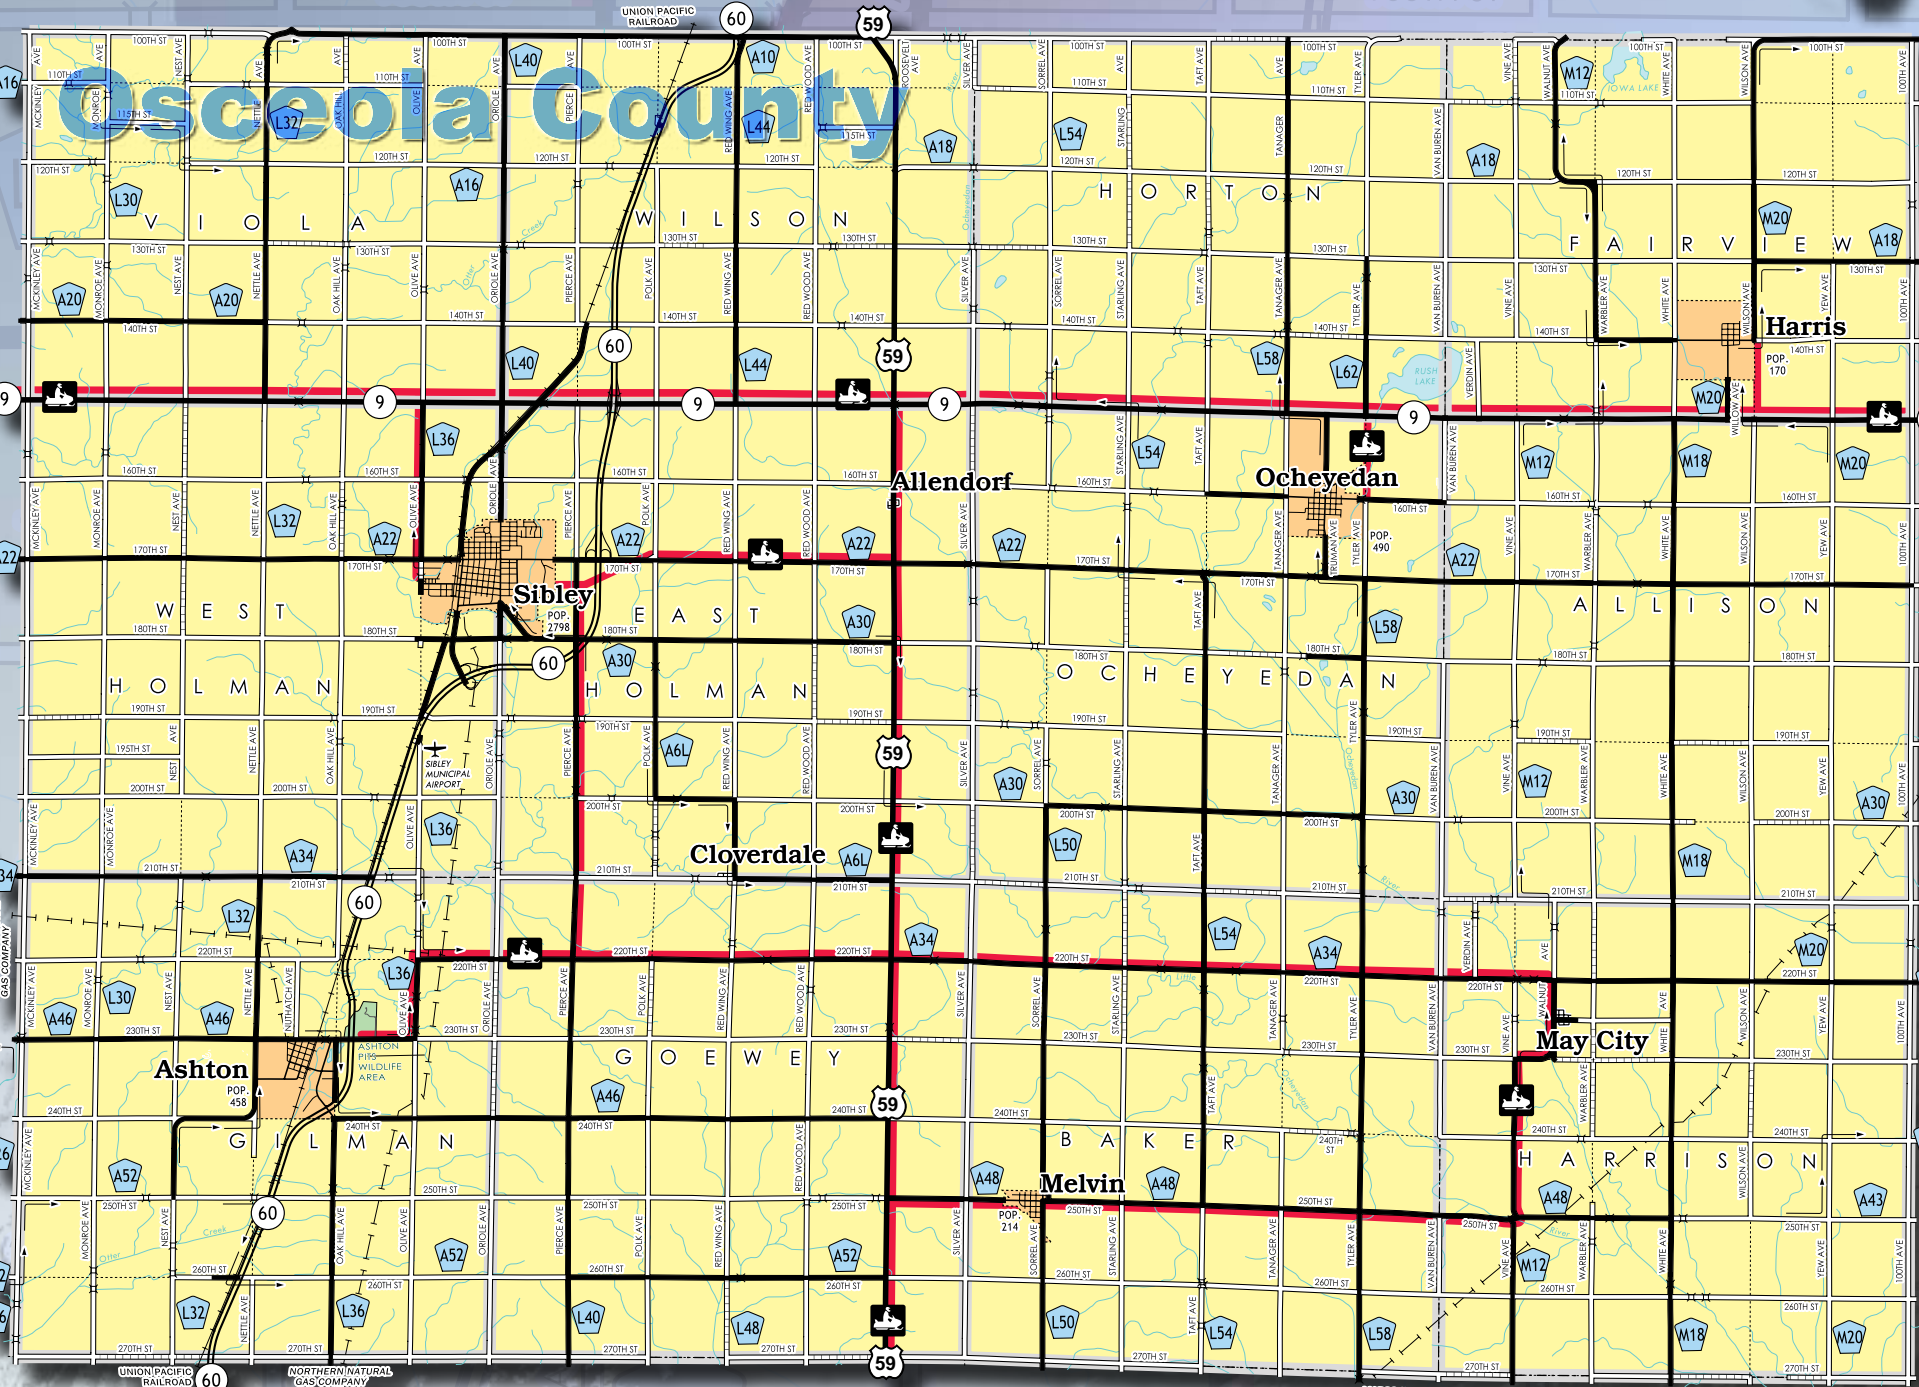

E. H. PHILIP LAW OFFICE

E. H. PHILIP
TOBIAS A. COSGROVE

231 9th St. Sibley, IA 51249
Phone 712-754-3626
Fax Line 712-754-3468

10,000 books and you...

HILL AVENUE BOOK CO.

Northwest Iowa's Largest Independent Book Store

1711 Hill Avenue, Spirit Lake
(712) 336-5672

Sukup Come see us for all your grain bin needs

Drying and Storage Bins.
Bins still available up to 50,000 bu

Sheldon Grain Ltd.

508 N 2nd Ave (Highway 60 North), Sheldon, IA • (712) 324-4900

Sioux Falls Sprinklers

- Quality Installation
- Amazing Hydro Seeding
- Fast Service
- Repairs
- Grass Planting
- Free Quotes

605-251-2079

VAN MIDDENDORP CONCRETE Construction

Poured Concrete Floors & Walls

Jared Van Middendorp

Ph: 712-441-5615 jaredvmidd781@gmail.com

Bird Haven 20 kinds of bird seed

- Ear Corn
- 20 Kinds of Bird seed
- 3 Kinds of Custom Blended Bird Seed
- Custom Made Suet Cakes by Wendell
- Feeding Station Design
- Seminars
- Houses and Feeders
- Garden Designs
- Locally Made Cedar Bird Feeders

1655 225th Place • Spirit Lake, IA 51360
Cell 712-320-0320 • 712-336-BIRD (2473)
Turn west on 165th, follow blacktop to 225th
Turn west at the stoplight in front of the Ace Hardware on Hwy 71.
OPEN 9-5 MONDAY-SATURDAY; NOON-5 SUNDAY

Shop • Dine • Play • Stay

Sale

Scan QR Code to go to the individual County Page

Lyon County Osceola County

Snowmobile Trail

This free publication is made possible by the advertisers and other local agencies and may not be reproduced. Please support the local advertisers on this publication. Comments and/or suggestions may be directed to: info@lincolnmarketing.us

This map is prepared with information provided to us by others, therefore, Lincoln Marketing and the advertisers assume no liability in regards to trails (including accuracy). Please respect private property and no trespassing signs. Stay on trails. Exercise extreme caution on all lakes and streams. Obey all state and local laws and ordinances. Do not operate snowmobiles on county roads or state highways.

View this publication online at www.lincolnmarketing.us

WOUNDED WARRIORS GUIDE SERVICE

WOUNDED WARRIORS GUIDE SERVICE is a cost free guide service founded by veterans for veterans. We here at WOUNDED WARRIORS GUIDE SERVICE provide waterfowl hunting and fishing opportunities for our vets that have been wounded serving our great nation. At WOUNDED WARRIORS GUIDE SERVICE we are always preparing for the seasons and decided that we want to share our great experiences with those who have sacrificed greatly for our country.

218-209-1230
Donations Accepted @
www.wwgsmn.com

KINZE New & Used Grain Carts and Planters

Harold Swanson Equipment

4406 30 Avenue
Armstrong, IA 50514

15 miles south of Fairmont
515-272-4538
Cell: 515-320-2256