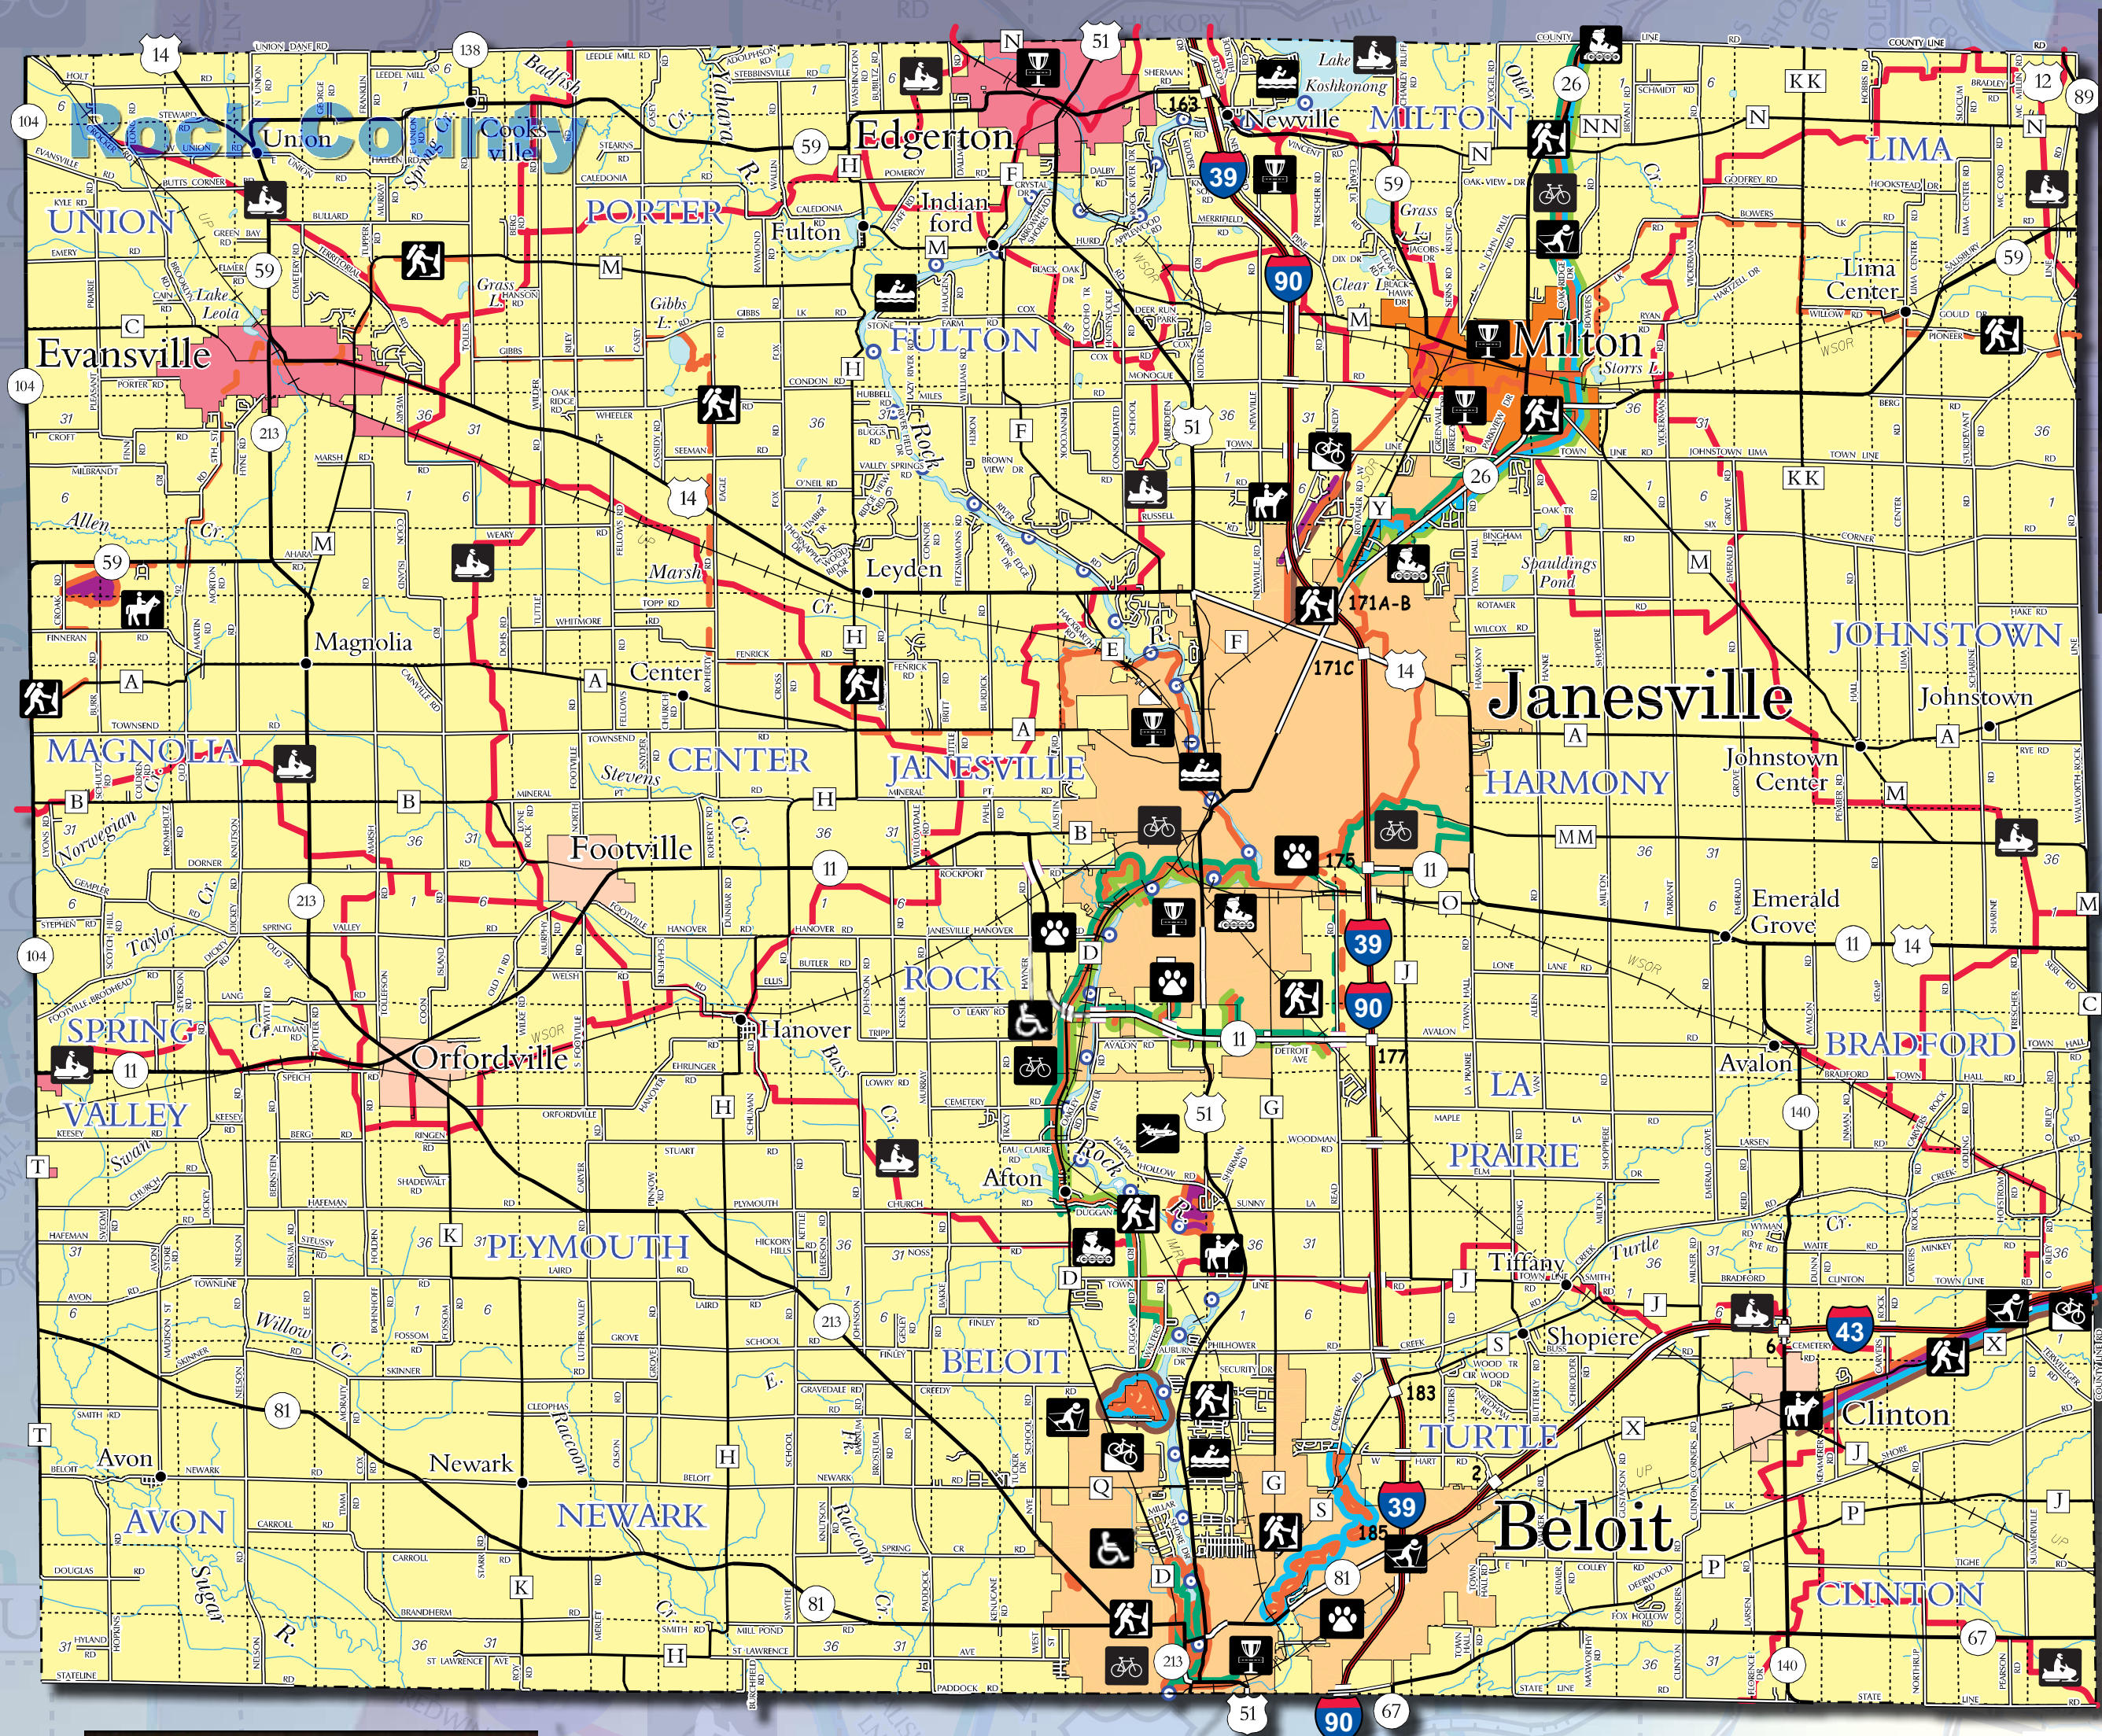

Wisconsin Cheeses and Gifts

Prem Meats

WILD GAME PROCESSING
TO GO SANDWICHES, WRAPS, SALADS AND MORE
SEASONAL FISH Fry

LARGE FRESH MEAT CASE
SMOKED SAUSAGES, SNACK STICKS AND BERRY
TAKE AND BAKE PIZZAS

"A DIFFERENCE YOU CAN TASTE, A NAME YOU CAN TRUST!"

ON THE FARM BEEF AND PIG HARVESTING
CUSTOM GIFT BOXES
GRASS FED MEATS AVAILABLE

AREAS LARGEST SELECTION OF BEER, WINE AND LIQUOR
SEAFOOD AND FISH
BEEF & PORK MEAT BUNDLES

OPEN 7 DAYS A WEEK
STOP BY AND SEE OUR EXPANDED STORE!

1940 Prairie Street • Prairie du Sac, WI 53578
E5028 Hwy 14 and 23 • Spring Green, WI 53588 • 608.588.2164
PremMeats@gmail.com
www.premmeats.com

BADGER WELDING SUPPLIES, INC.

MILLER & LINCOLN WELDERS
HYDROSTATIC TESTING & EQUIPMENT
TECHNICAL & REPAIR SERVICE

Medical • Lab • Specialty Gases • Industrial
Bulk Systems • Safety Supplies • Abrasives
Clamps • Positioners • Lenox Saw Blades
Rod & Wire Selection

101 S. Dickinson
Madison, WI 53703
Corner of S. Dickinson & E. Main

257-5606
www.badgerwelding.com

THE HARBOR at NEWVILLE

BOATING HEADQUARTERS
Full-Service On-Water Marine Facility

Located just off I-90, Exit 163/Hwy. 59 Newville

608-884-6007
www.theharboratnewville.com

UNITED ROOFING LLC

FREE ESTIMATES!
Tired of re-roofing your house?
Try a steel roof!

- Can Be Installed Over An Existing Roof
- 40 Year Factory Warranty • 4-Star Hail And Fire Resistant
- Ventilated At Peak • Energy Star Efficient
- Prosnap (hidden fastener) • 28 Colors Available

RUDY DETWEILER
54194 Barreau Rd
LaValle, WI

Do it Once, Do it Right!
608-986-2468
Leave a Message!

www.sugarriverpizza.com

hand-crafted
COMFORT FOOD
paired with
UNIQUE BREWS & CREATIVE COCKTAILS

957 Liberty Dr Verona - 608-497-1800

Double D Services, Inc.

SnowDogs Buyers
SaltDogs Buyers

TRAILER Sales and Full Service REPAIR
Parts • Lights
Brokes • Refurbishing
HITCHES
CUSTOM FABRICATION
SNOW PLOW & SALTER
Sales and Full Service
TRUCK EQUIPMENT
Beds • Hoists • Toolboxes
Accessories
WELDING
PAINTING

DALE N. CHESTNUT
2737 Gust Rd. • Verona, WI 53593
608.845.3800 • Fax: 608.845.3801
E-mail: doubledservice@tds.net

12 rooms each overlooking the Mississippi River

Inn on the River

Book your stay at Inn on the River for a relaxing getaway overlooking the beautiful Mississippi!

Located minutes from historic downtown Trempealeau
Private balcony in each room
Cable TV • Free Wifi
5 single king bedrooms
7 double queen bedrooms

608-534-7784
InnOnTheRiverWI.com
11321 Main Street
Trempealeau, WI 54661

Local Area
Trails Map

Free • Free • Free

DANE & ROCK COUNTIES, WISCONSIN

LincolnMarketing
Scan the QR Code for Digital Copy

Shop • Dine
Play • Stay

LOCALLY

...and support the community you live in!

R BAR

608-798-3730 • rbarcrossplains.com

Grill Menu • Daily & Nightly Specials

- 1st Sat. Meat Raffle
- 2nd Sat. Texas Hold'em
- Walleys & Cod 2nd & 4th Fri.

7773 Martinsville Road • Cross Plains, WI