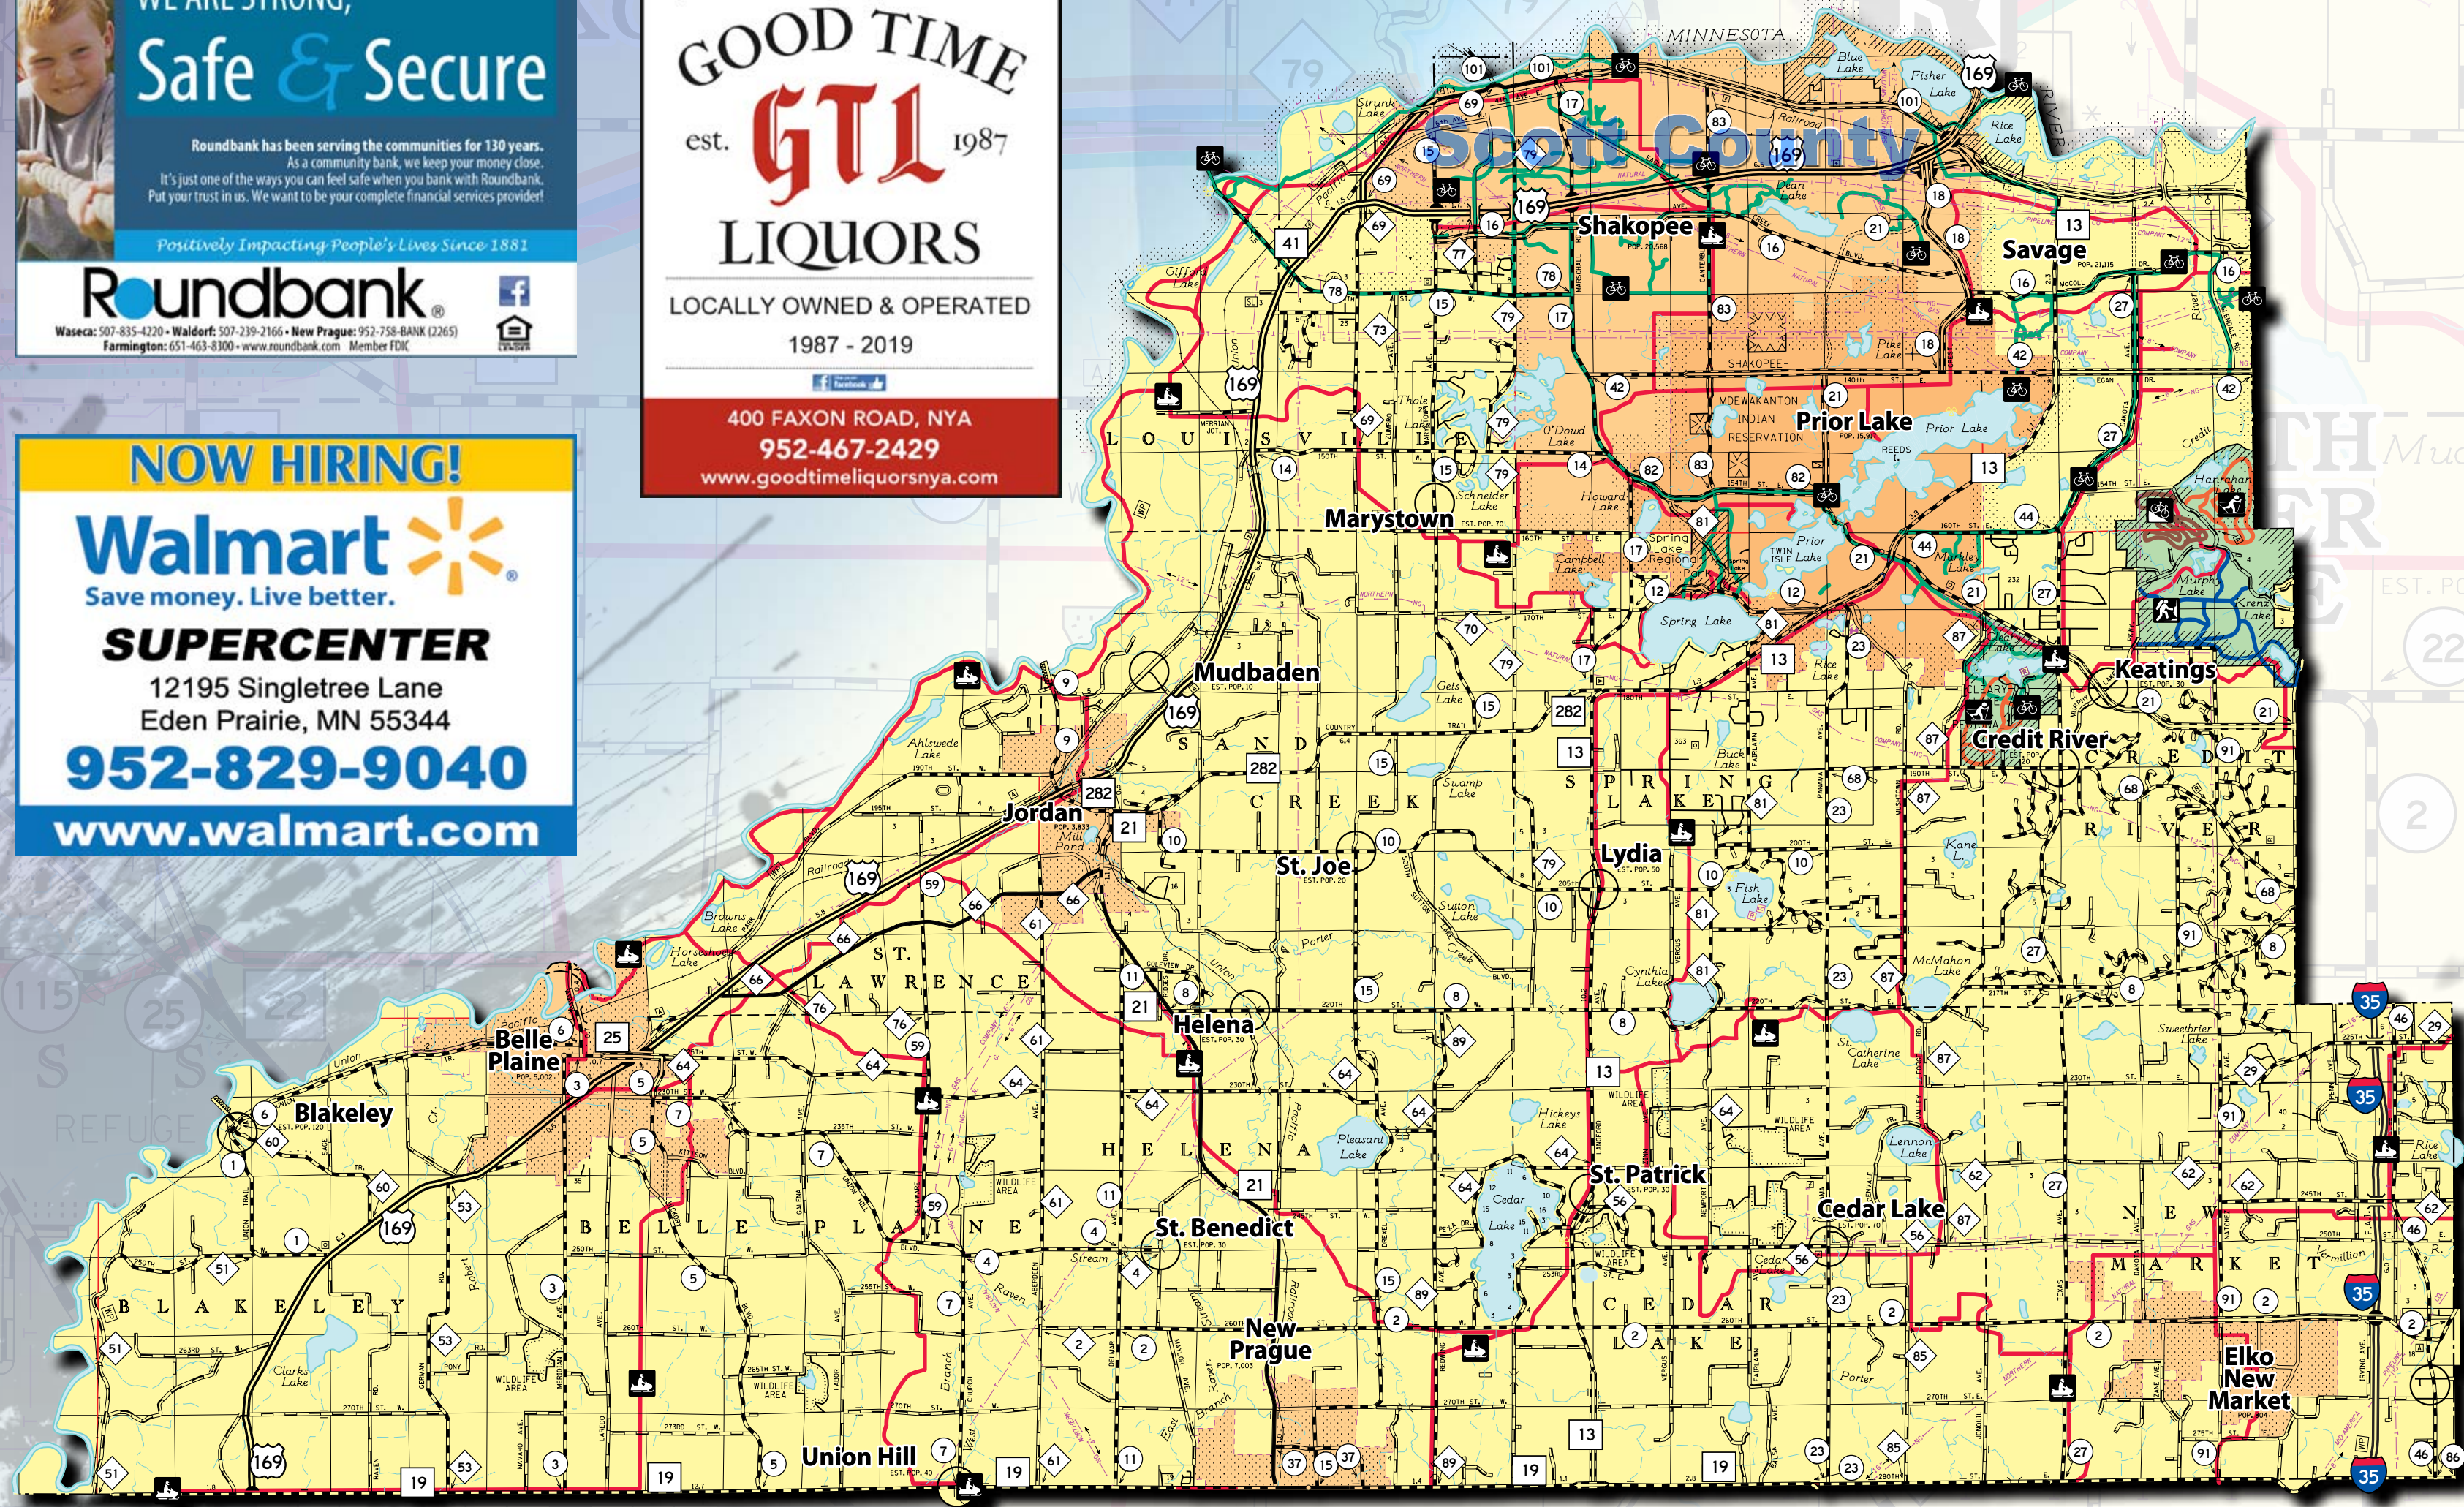

Electronic Dartboards • Pool Tables • Free Party Room!

THE Pullman CLUB

Happy Hour (Daily 4pm-7pm)
Monday - Thursday
• 8am-10am
• Noon-1pm
• 11pm-1am
Friday
• 8am-7pm
Saturday Specials
• 9pm-10pm (1/2 off shots)
• 10pm-11pm (2 for 1's)

Special Events
• Shakopee Valley Lions Meat Raffle
Friday 5:30pm
Sunday 1:30pm
• Glow In The Dark Beer Pong
Saturday

Call about Special Events

124 W. 1st. Ave • Shakopee, MN • 952-445-1938

NOW HIRING!

Walmart
Save money. Live better.

SUPERCENTER
12195 Singletree Lane
Eden Prairie, MN 55344
952-829-9040
www.walmart.com

Scan QR Code to go to the individual County Page

Scott County

This free publication is made possible by the advertisers and other local agencies and may not be reproduced. Please support the local advertisers on this publication. Comments and/or suggestions may be directed to: info@lincolnmarketing.us

This map is prepared with information provided to us by others, therefore, Lincoln Marketing and the advertisers assume no liability in regards to trails (including accuracy). Please respect private property and no trespassing signs. Stay on trails. Exercise extreme caution on all lakes and streams. Obey all state and local laws and ordinances. Do not operate snowmobiles on county roads or state highways.

View this publication online at www.lincolnmarketing.us

ONE DAY IS FUN
A SEASON IS AWESOME

Valleyfair
GOLD PASS

- UNLIMITED VISITS
- FREE PARKING
- EXCLUSIVE DISCOUNTS
- BRING-A-FRIEND DISCOUNTS

Valleyfair
VALLEYFAIR.COM