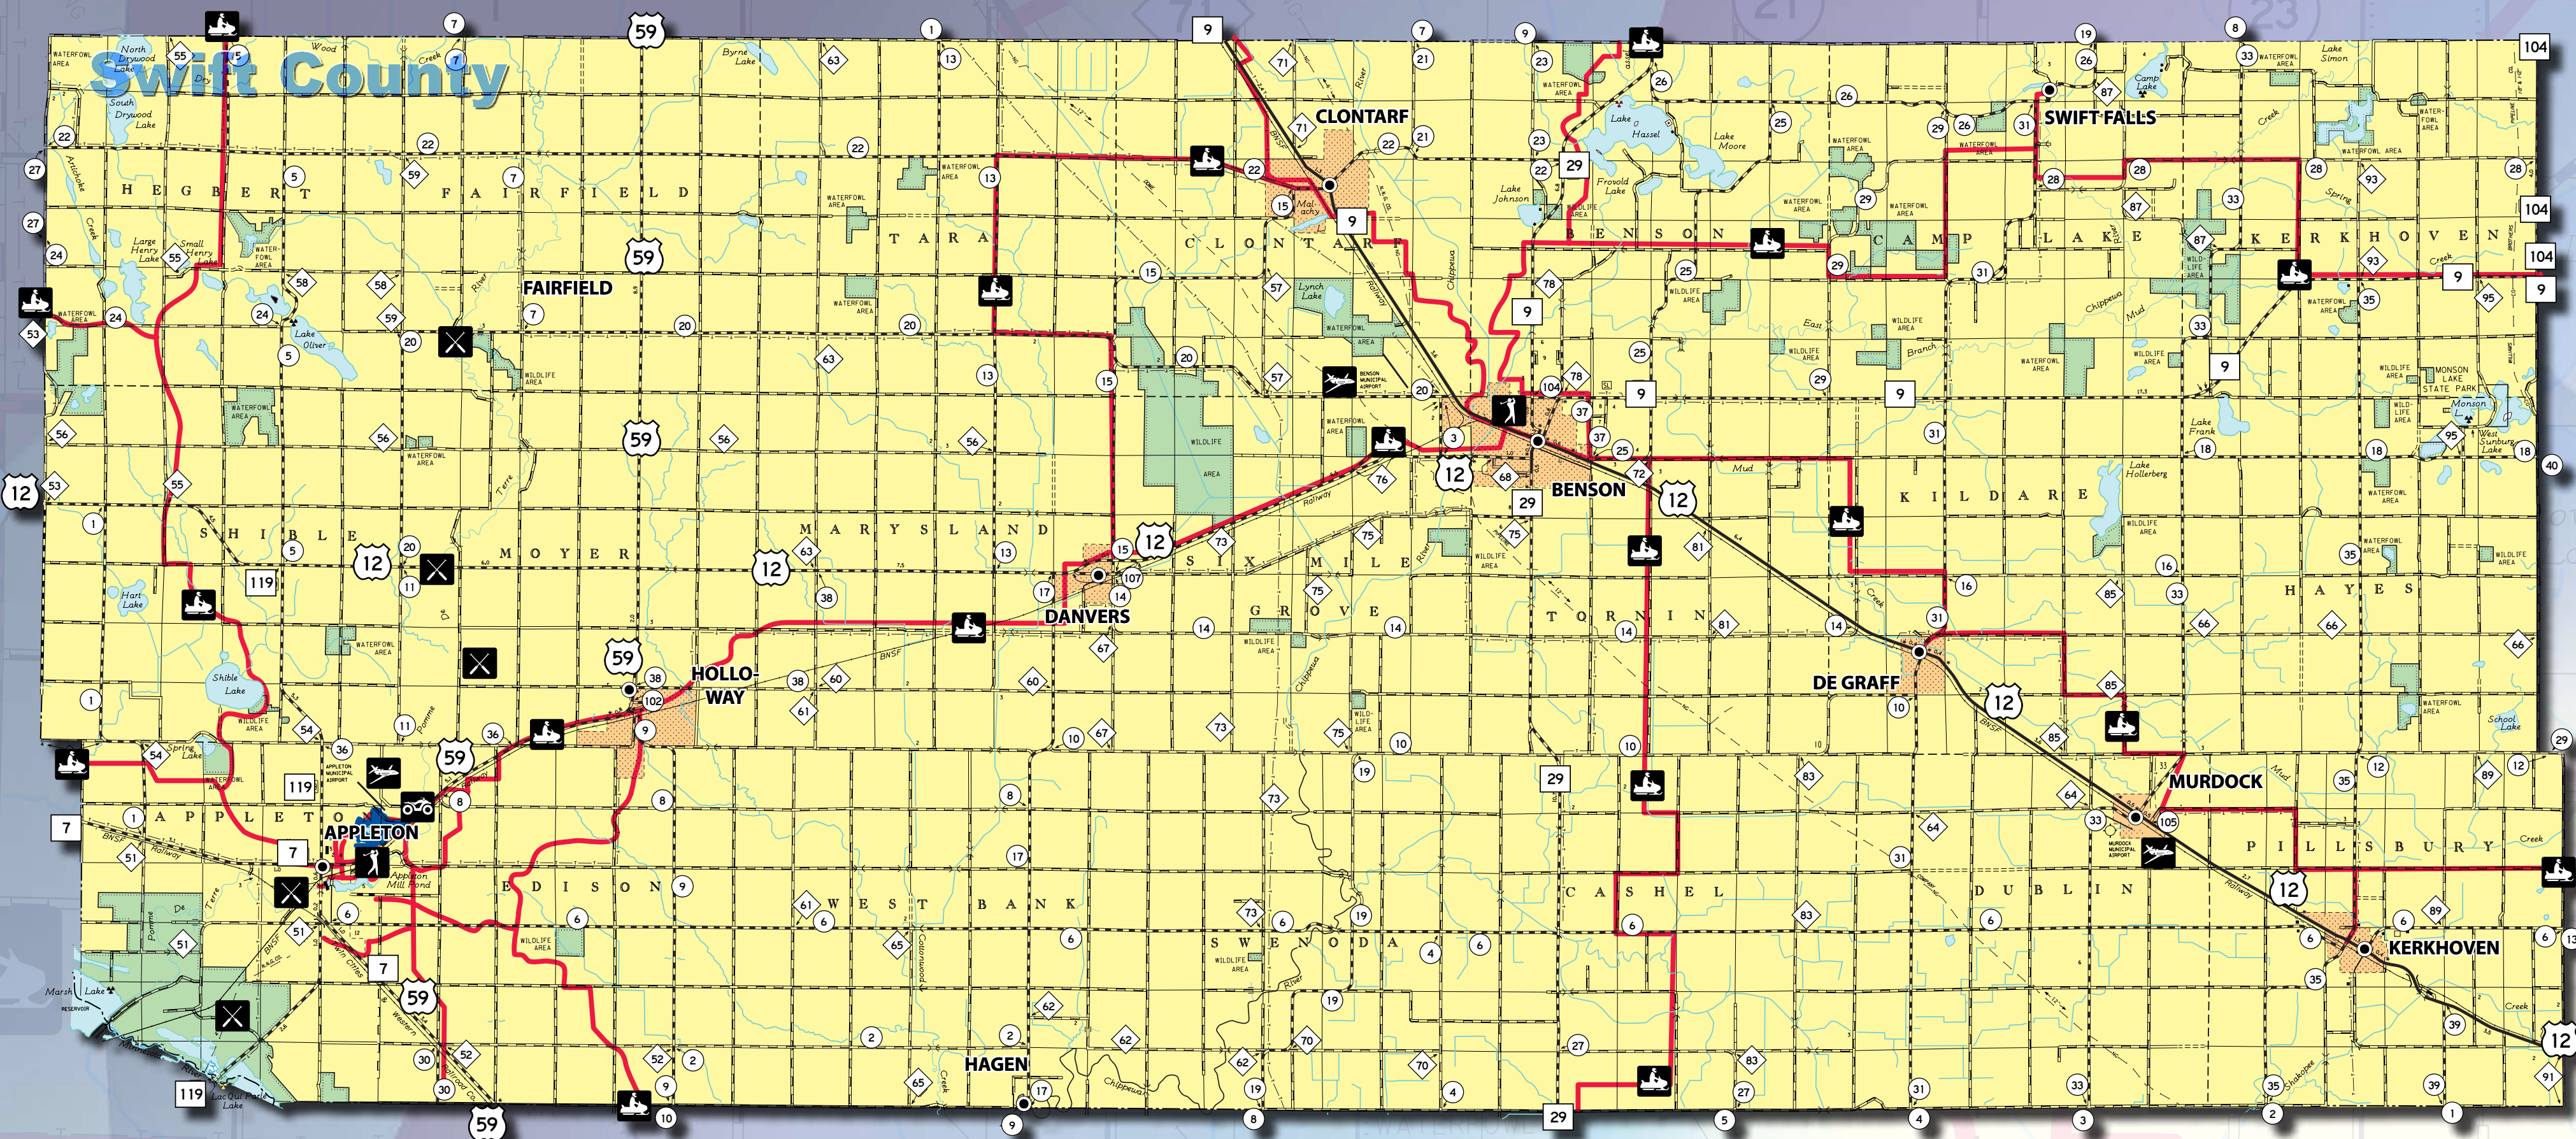

Local Area Map
With Recreational Trails
Free
LincolnMarketing

SEL/AMSOIL
2022 Top Sales Award
2022 Largest Organization

★★★★★
BILL & DONNA DURAND
ZO# 611
SEL/AMSOIL ACADEMY
SEL/AMSOIL MUSEUM
SEL/AMSOIL NATURAL GARDENS

Join With The Nation's Sales "Leaders" Since 1976!
BILL & DONNA DURAND, ZO# 611
"HALL OF FAME"

7 Star Regency Platinum Direct Jobber
Over 20,000 Online Members
Over 120 Downline Directs

"Let Us Help You Build Your Own Business"

Free 6 month Membership to first 10 Responders.
Call Or Go Online Today!

WI Office: 1-800-416-7109
NY Office: 1-917-745-7423
"Factory Direct...Nobody Beats Our Prices"
www.bestvaluesynthetic.com

The best move you'll ever make.

Quality care paired with a wide array of services to keep you healthier, longer, so you can enjoy the flexibility of assisted living, not endure it.

Edgewood
308 Hillview Rd, Sisseton, SD
605.698.3500
edgewoodhealthcare.com

Twin Valley Tire
Wheaton's One-Stop Vehicle Specialist

We stock a large selection of tires for your car, pickups, trucks, tractors and implements.
We do general vehicle maintenance & service work on all types of vehicles

NEW EXPANDED SERVICES INCLUDE:

- Wheel Alignments • Oil Changes
- Brake & Suspension Work
- Vehicle Tune-Ups • Front End Work
- Tire Balancing • Retreading • Exhaust

AUTOMOBILE MECHANICS ON STAFF TO TAKE CARE OF YOUR VEHICLE NEEDS

Authorized Dealer for:
KELLY Tires, Firestone, BF Goodrich, Goodyear, Bridgestone, Hankook

Twin Valley Tire
304 5th St. N. (Hwy 75) • Wheaton, MN
Shop Number: 320-563-4504

Tesch Realty
Farms • Ranches • Commercial

Jim - (605) 881-5010 | Roger - (605) 881-8384 | jtesch@wat.midco.net

Find us at...teschrealty.com

• Free Market Analysis • Anywhere, Anytime • Private Sales • Auctions

URIAH'S HEAD RECYCLING

Will pick up within 100 miles of Milbank, SD

Buying Unwanted Vehicles, Catalytic Converters & DPF's
(605) 467-3707

SAPUTO is Hiring Full-Time Assemblers

$20/HR STARTING RATE FOR ASSEMBLERS!

TOGETHER WE BRING GOOD TO THE TABLE.
JOIN OUR BIG STONE TEAM

• LOW COST BENEFITS AFTER 30 DAYS
• $200 MONTHLY PERFECT ATTENDANCE BONUS
• 32 HOUR NIGHT SHIFT DIFFERENTIAL
• EMPLOYEE RETENTION PROGRAM
• EMPLOYEE REFERRAL PROGRAM
• ON THE JOB TRAINING
• 401K, HOLIDAYS, VACATION & PERSONAL TIME

Apply Today! www.saputo.com

Saputo Cheese USA, Inc.
14489 SD HWY 109, Big Stone City, SD 57216

WE MAKE DAIRY.

YOU BUILD YOUR CAREER.

We are looking for Milk Haulers and Cheese Packaging Operators to join our innovative team. If you're in the market for a rewarding and exciting job, look no further than Valley Queen.

Valley Queen
Apply today at vqcareers.com

COMPANY STOCK PURCHASE PLAN • 401(K) • HEALTH SAVINGS ACCOUNT • WELLNESS PROGRAM
HEALTH, VISION & DENTAL INSURANCE | MUCH MORE