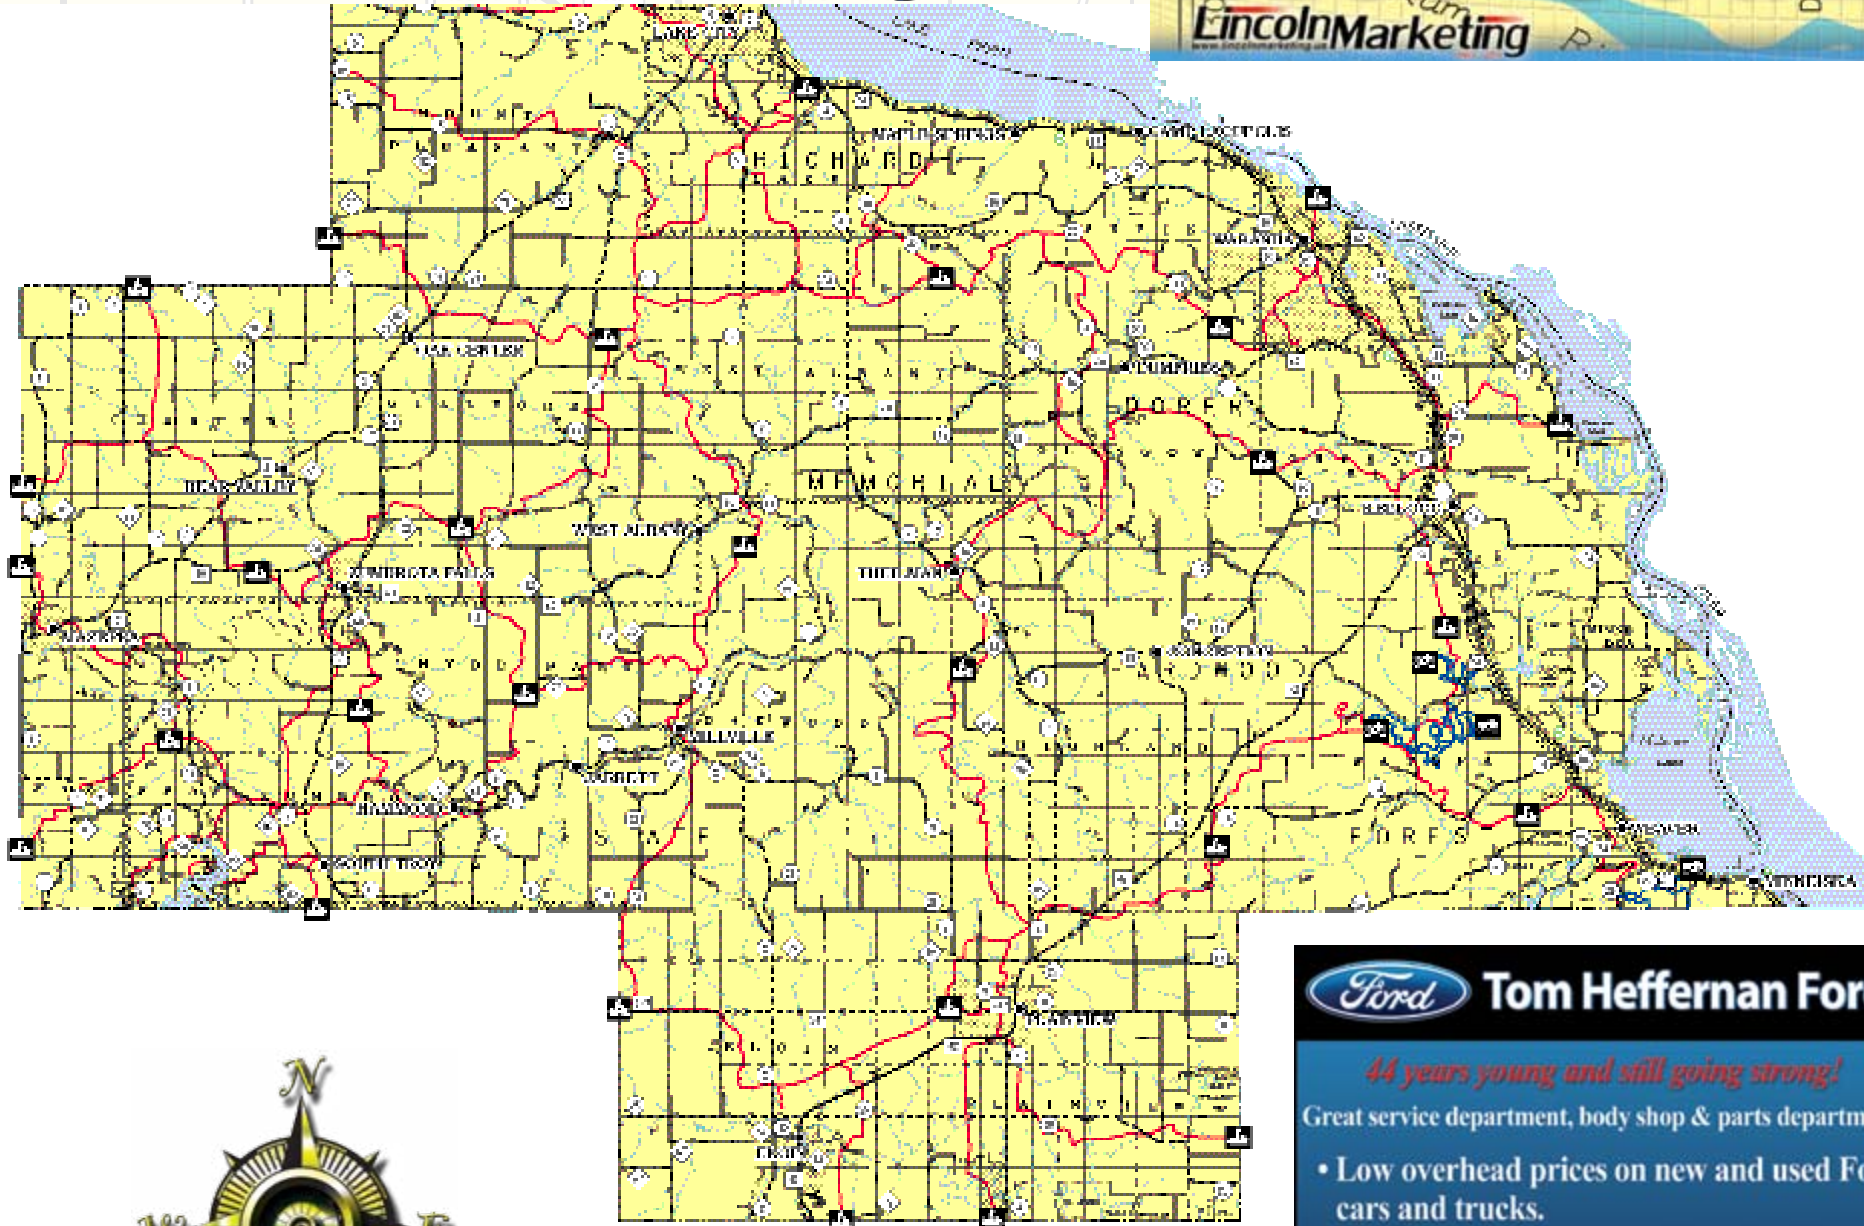

Premium Airport Parking

PARK for ONLY \$10 per day

7901 International Drive
Bloomington, MN 55425
(1-494 to 34th Ave. Exit)

For Reservations:
BookParkNGo.com **952.854.3386**

Hoffman & Goree Flooring

20 Years of Experience • Fully Insured
118 Main St. • P.O. Box 165
Rollingstone, MN 55969

Wabasha County

Free County Map

Lincoln Marketing

Winona & Wabasha
Counties, MN

 Snowmobile Trail
 ATV Trail

Scan QR Code
for Digital Copy

RIVER VIEW INN

Affordable, spacious rooms located on the banks of the Mississippi River in Lansing, Iowa:
Penthouse, Sleeps 6 | Eagles Nest, Sleeps 2
Dock Suite, Sleeps 4 | Hunters Lodge, Sleeps 4
www.RiverViewInnLansingIowa.com
563.537.0072 | 563.538.4231
60 South Front Street | Lansing, Iowa 52151

Big Bear Pizzeria & Deli

Dine In ~ Take Out
Delivery
Hours: Sun 7am - 9pm
Mon-Tues 6am - 9pm
Wed-Sat 6am - 10pm
651.345.2102 • bigbearpizzeria.com
402 S. Lakeshore Dr. • Lake City, MN

Convenience & Service all through the Root River Valley