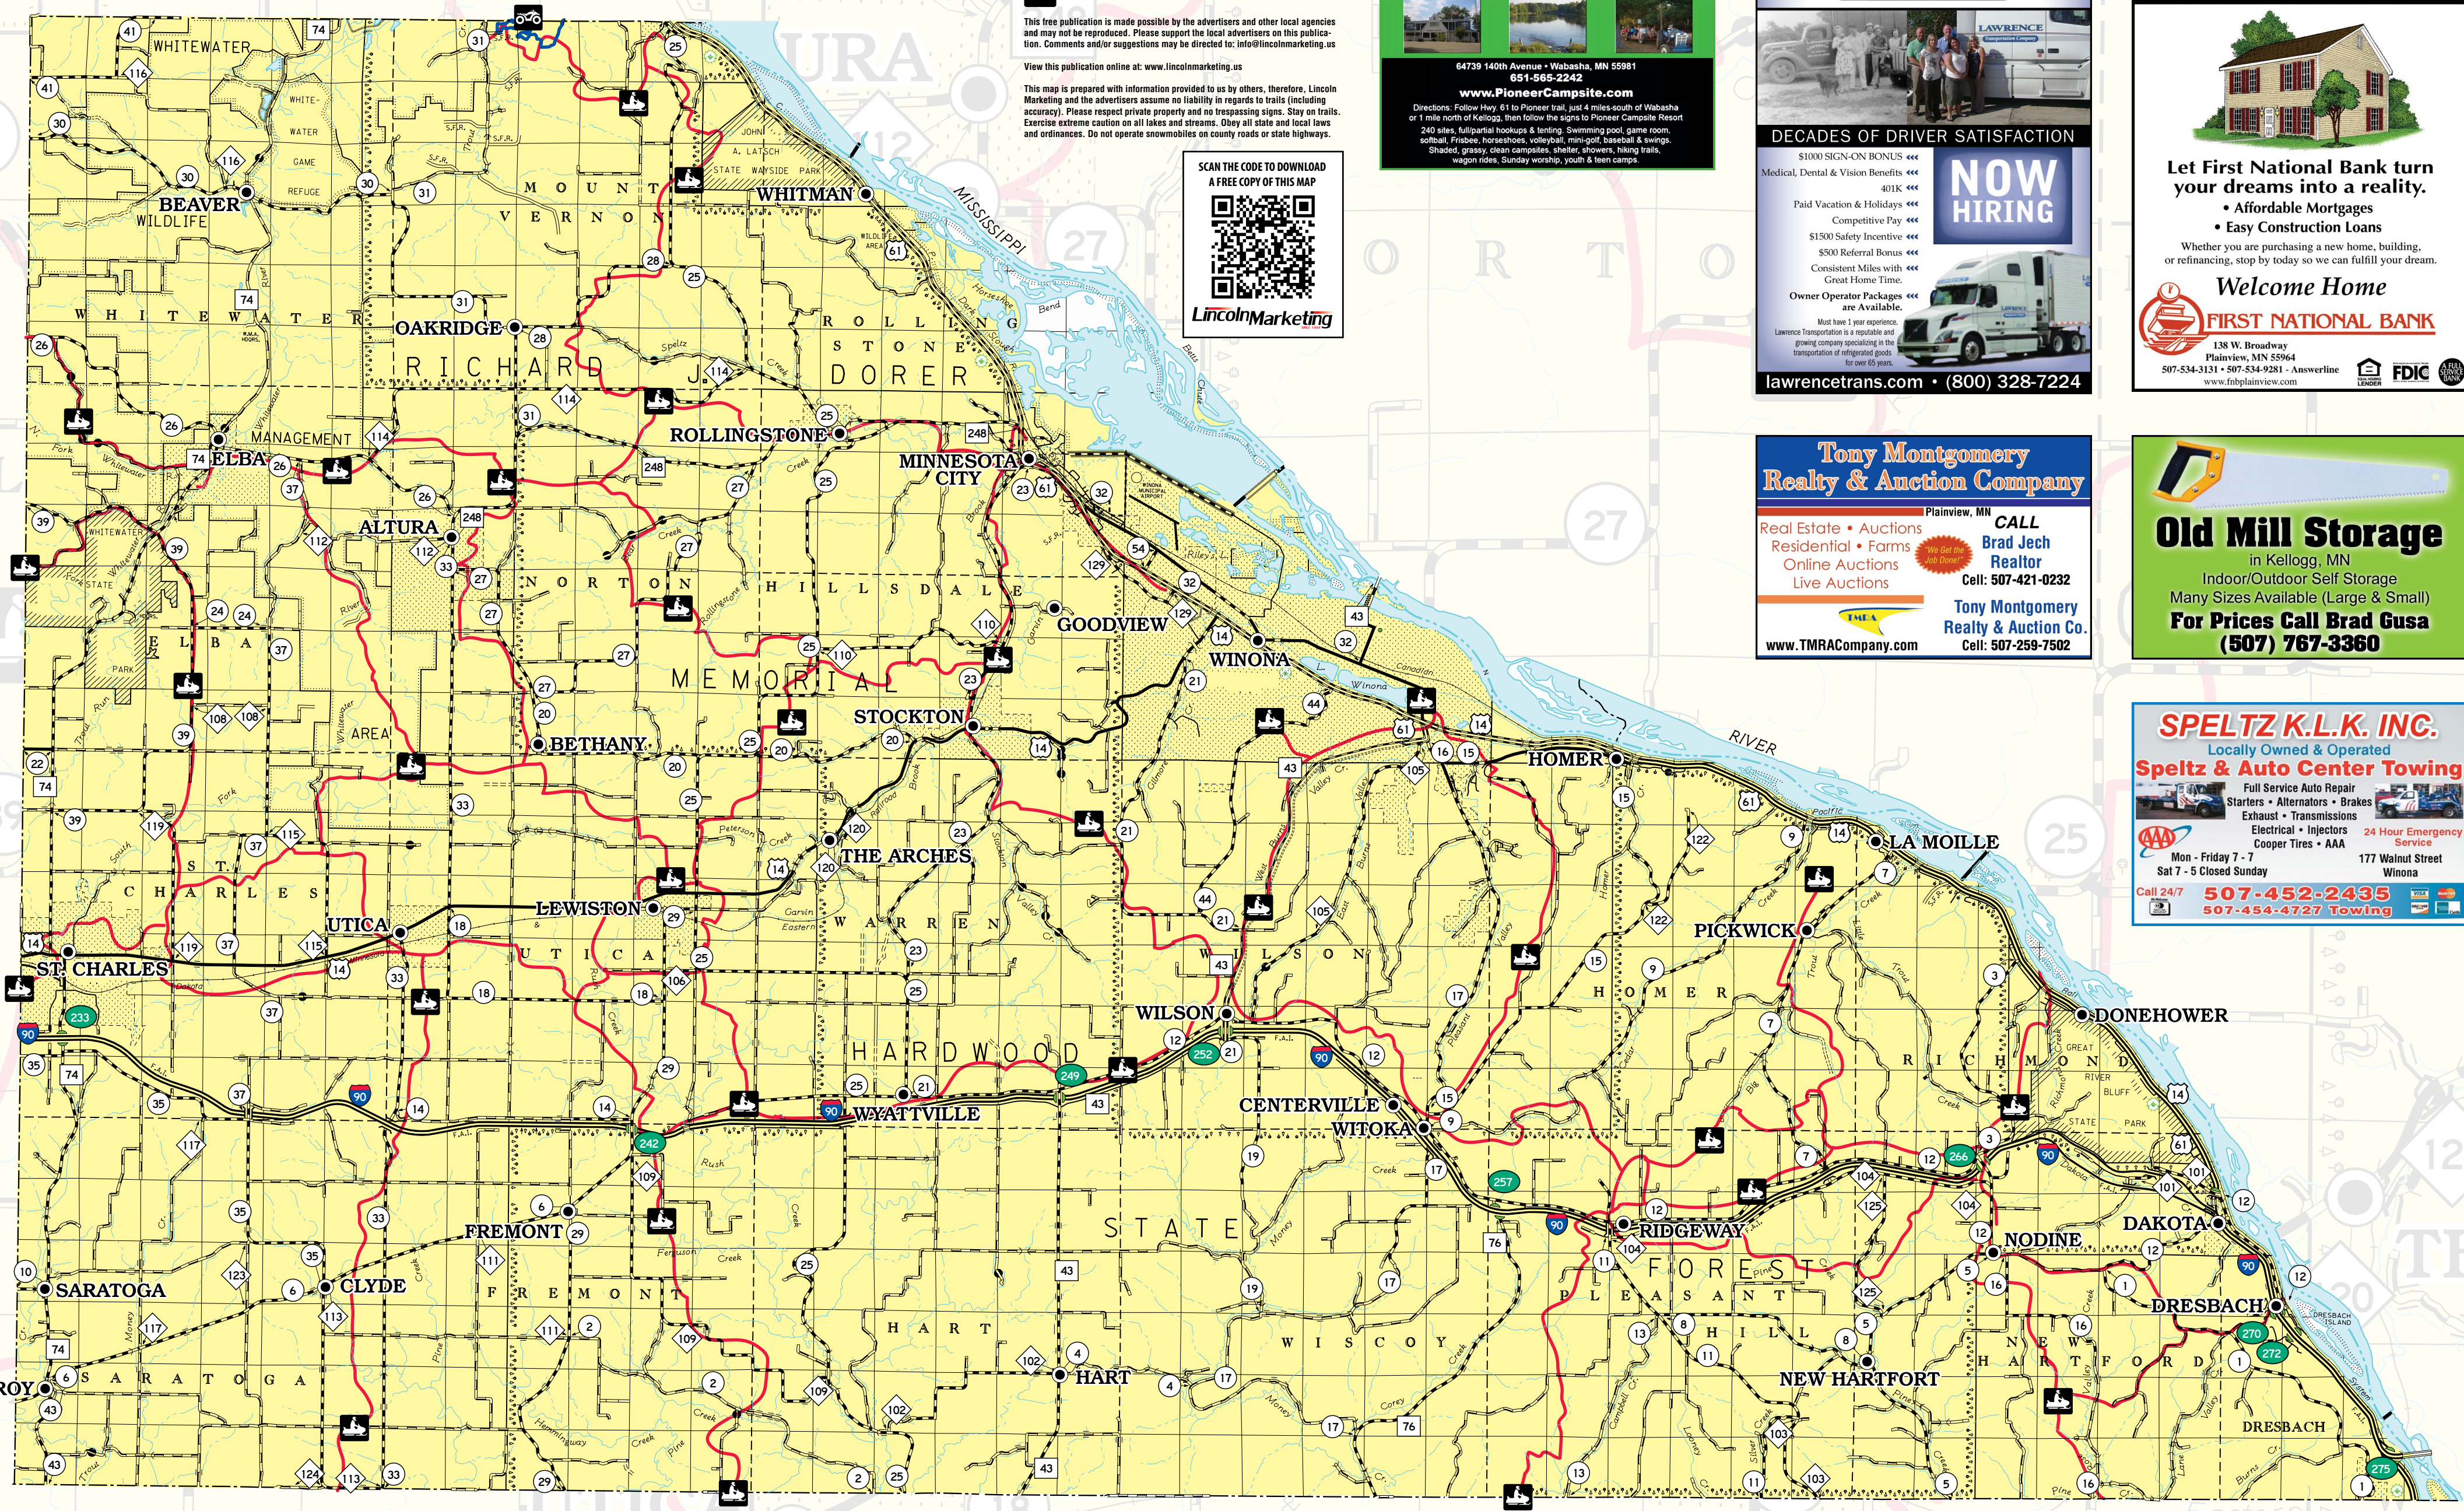

WINONA COUNTY

Snowmobile Trail
ATV Trail

This map is prepared with information provided to us by others, therefore, Lincoln Marketing and the advertisers assume no liability in regards to trails (including accuracy). Please respect private property and no trespassing signs. Stay on trails. Exercise extreme caution on all lakes and streams. Obey all state and local laws and ordinances. Do not operate snowmobiles on county roads or state highways.

View this publication online at: www.lincolnmktg.com

PIONEER CAMPSITE RESORT

64739 140th Avenue • Wabasha, MN 55981
 651-565-2242

www.PioneerCampsite.com

Directions: Follow Hwy. 61 to Pioneer trail, just 4 miles south of Wabasha or 1 mile north of Kellogg, then follow the signs to Pioneer Campsite Resort. 240 sites, fullpartial hookups & tenting. Swimming pool, game room, softball, Frisbee, horseshoes, volleyball, mini-golf, baseball & swings. Chaired, grassy, clean campers, shelter, showers, bring trails, wagon rides, Sunday worship, youth & teen camps.

LAWRENCE Transportation Company

DECADES OF DRIVER SATISFACTION

\$1000 SIGN-ON BONUS
 Medical, Dental & Vision Benefits
 401K
 Paid Vacation & Holidays
 Competitive Pay
 \$1500 Safety Incentive
 \$500 Referral Bonus
 Consistent Miles with Great Home Time
 Owner Operator Packages are Available

For riding and safety informations, see your Polaris dealer or go to www.polaris.com

2100 Hwy 55, Medina MN 55340
www.polaris.com

KG-95.3

www.winonaradio.com

LITTLE RIVER GENERAL STORE
 LOCATED IN HISTORIC DOWNTOWN LANESBORO, MN