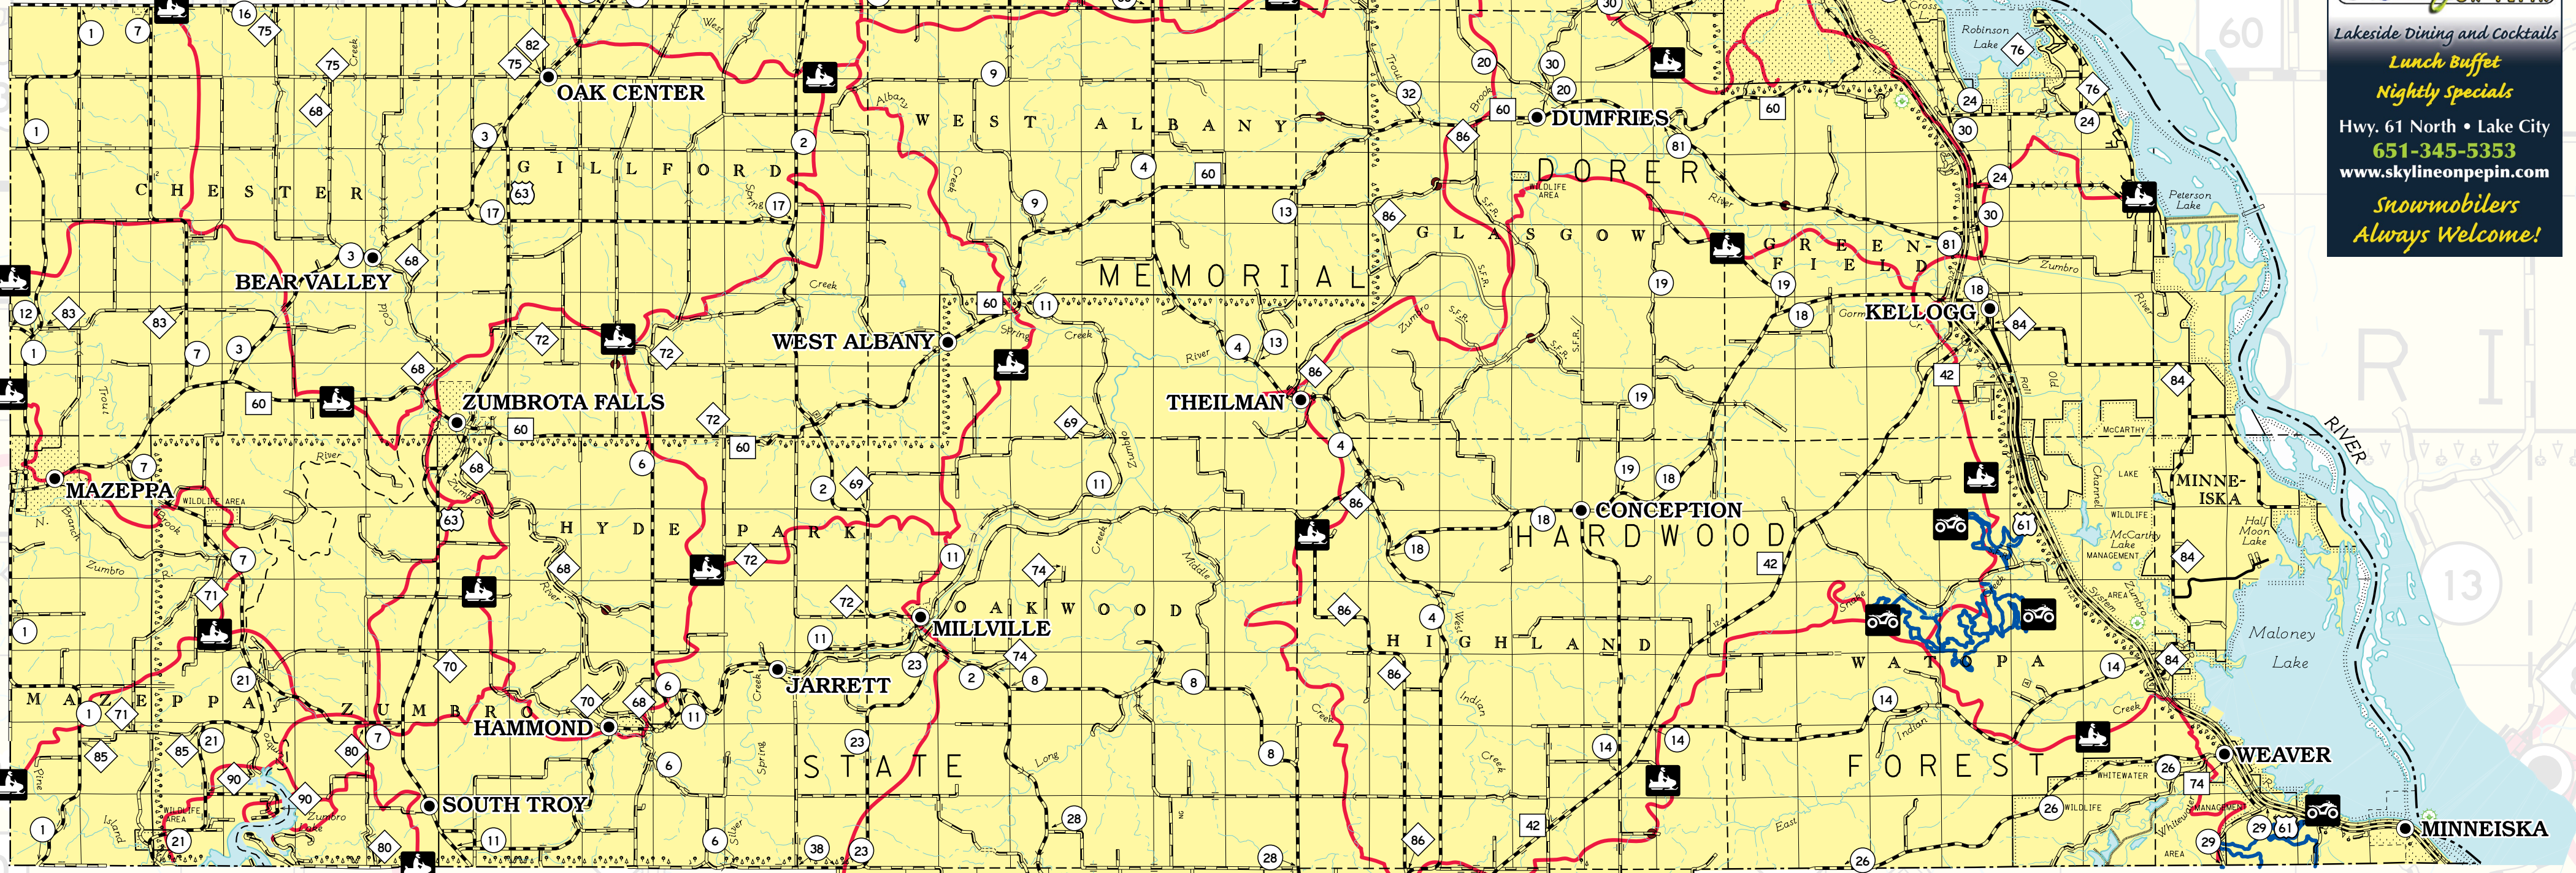

LincolnMarketing
Snowmobile Trail
ATV Trail

This free publication is made possible by the advertisers and other local agencies and may not be reproduced. Please support the local advertisers on this publication. Comments and/or suggestions may be directed to: info@lincolnmarketing.us
View this publication online at: www.lincolnmarketing.us

PIONEER CAMPSITE RESORT
64739 140th Avenue • Wabasha, MN 55981
651-565-2242
www.PioneerCampsite.com
Directors: Follow Hwy 41 to Pioneer trail, just 4 miles south of Wabasha or 1 mile north of Kellogg, then follow the signs to Pioneer Campsite Resort. 240 sites, fullpartial hookups & tenting, swimming pool, game room, softball, fishing, horseback, volleyball, mini-golf, baseball & more. Shaded, grassy, clean campsites, shelter, showers, hiking trails, wagon rides, Sunday worship, youth & teen camps.

IT MAKES CENTS
LOCAL COUPONS INSIDE
TO SHOP LOCALLY
Support Your Local Merchants
Scan The QR Code For Free Online Coupons
LincolnMarketing

For Advertising In Your Local Area
Call:
651-646-4674
LincolnMarketing

CUSTOM SILAGE BAGGING
8 ft., 9 ft. & 10 ft. bags
PETE PFELSTICKER
Phone 651-565-3795
Cell 651-564-0764
For the Smooth Look in Forage Bagging

H&R BLOCK
Maximum refund guaranteed or it's FREE!
Accurate & Affordable Service
Trust Our Experience - over 50 years preparing taxes
WINONA
Winona Mall
1201 Gilmore Ave
Space F-8
507-454-3097
www.hrblock.com 1-800-HRBLOCK
Tax Professionals - trained, knowledgeable
Open Year-Round

The Gates of Rochester
Move-In Specials
1, 2 & 3 Bedroom Apartments & Townhomes Available
Fitness Center • Tanning Bed
2 Pools • Tennis Courts
507-536-RENT
2015 41st Street NW | Rochester, MN 55901
www.gatesofrochester.com

Tony Montgomery Realty & Auction Company
Plainview, MN
Real Estate • Auctions
Residential • Farms
Online Auctions
Live Auctions
CALL Brad Jech Realtor
Cell: 507-421-0232
Tony Montgomery Realty & Auction Co.
Cell: 507-259-7502
www.TMRACcompany.com

Buying or Building a Home? Refinancing?
Let First National Bank turn your dreams into a reality.
• Affordable Mortgages
• Easy Construction Loans
Whether you are purchasing a new home, building, or refinancing, stop by today so we can fulfill your dream.
Welcome Home
FIRST NATIONAL BANK
138 W. Broadway
Plainview, MN 55964
507-534-3131 • 800-534-9281 • Answerline
www.fnplainview.com

SPELTZ K.L.K. INC.
Locally Owned & Operated
Speltz & Auto Center Towing
Full Service Auto Repair
Starters • Alternators • Brakes
Exhaust • Transmissions
Electrical • Injectors
Cooper Tires • AAA
24 Hour Emergency Service
Mon - Friday 7-7
Sat 7-5 Closed Sunday
Call 24/7 507-452-2435
507-454-4727 Towing
177 Walnut Street
Winona

LAWRENCE Transportation Company
DECADES OF DRIVER SATISFACTION
$1000 SIGN-ON BONUS
Medical, Dental & Vision Benefits
401K
Paid Vacation & Holidays
Competitive Pay
$1500 Safety Incentive
$300 Referral Bonus
Consistent Miles with Great Home Time
Owner Operator Packages are Available
Must have 1 year experience, Lawrence Transportation is a reputable and growing company specializing in the transportation of refrigerated goods for over 60 years.
NOW HIRING
lawrencetrans.com • (800) 328-7224