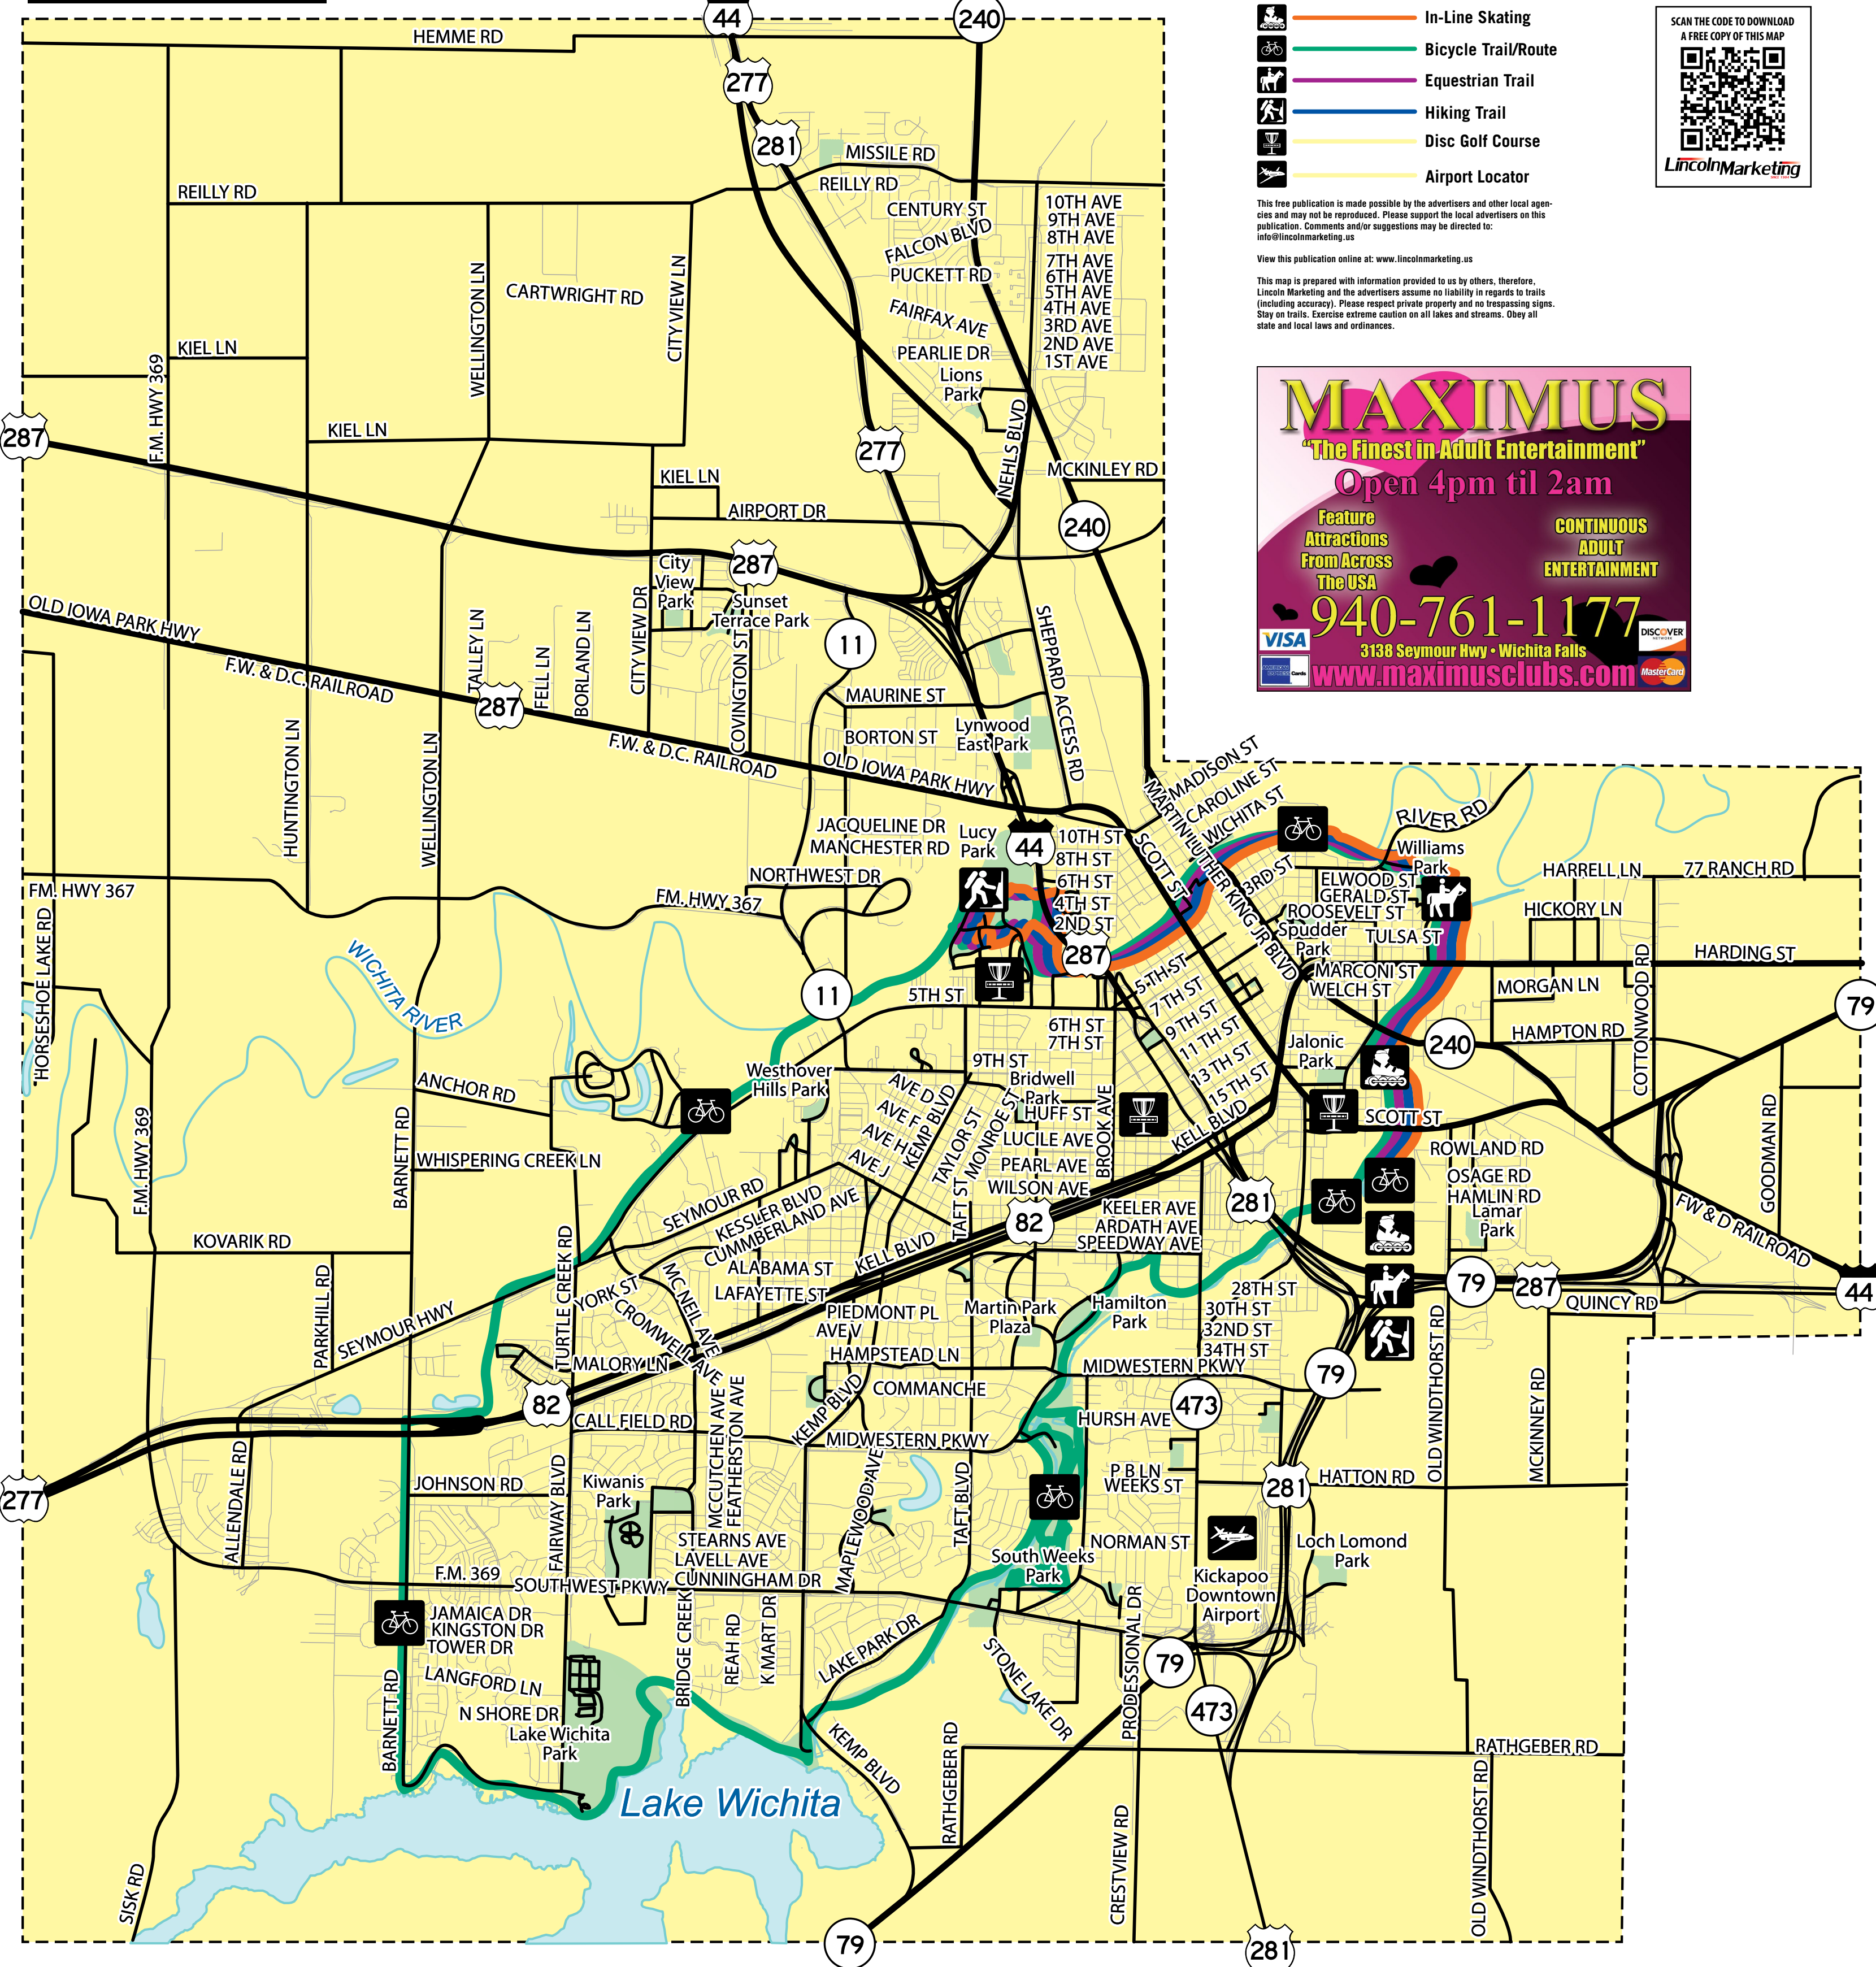

WICHITA FALLS

- In-Line Skating
- Bicycle Trail/Route
- Equestrian Trail
- Hiking Trail
- Disc Golf Course
- Airport Locator

MAXIMUS
"The Finest in Adult Entertainment"
Open 4pm til 2am

Feature Attractions From Across The USA

CONTINUOUS ADULT ENTERTAINMENT

940-761-1177

3138 Seymour Hwy • Wichita Falls
www.maximusclubs.com

Brush Bath & Beyond
PET SPA
940-631-2379

Holistic Reiki Pet Spa
National Award Winning Groomer
15 Years Experience
Open Tuesday & Friday by Appointment
Private Appointments Available

7900 Seymour Hwy.
Wichita Falls, TX
www.annettemcneil.com

BELLA'S
ITALIAN RESTAURANT
940-569-9747

Family Owned
Authentic Italian Cuisine

• Full Bar
• Finest Italian Wines
• Private Party Rooms Available
• Dine in/Call in for Carry Out
• Catering Available

414 South Ave. D. Burkburnett, TX
Tuesday - Thursday 11am - 10pm
Friday - Saturday 11am - 11pm
Sunday 11am - 9pm
Closed Mondays

NOW, THAT'S ITALIAN!

Try our Lunch Menu
Tues-Fri 11am-3pm
Includes Salad/Dine in only
$5.99

Wichita County Featuring Wichita Falls, Texas

Little Caesars Pizza

HOT - N - READY

940 692 2233
4520 SW Pkwy

940 766 1122
3145 5th St.

Wichita Falls, TX

THE BROWSE SHOP
THE LATEST IN WESTERN WEAR

Try our family western wear store. "Of fashion service in a true western spirit". BBB Member.

Mon - Sat 9am - 6pm
1111 E. Scott Avenue • Wichita Falls, TX 76301
www.browseshopwf.com Phone: 940-766-0972

GRIFFIN CATTLE AND EQUINE

BOARDING:
FULL-PARTIAL-SELF CARE

ARENA RENTAL:
BY THE DAY OR HOURLY

TRAIL RIDES:
$25.00 PER PERSON

BIRTHDAY PARTIES:
INCLUDE CALF SCRAMBLE AND HORSE RIDES!

TRAINING:
CALL FOR PRICING

RIDING LESSONS:
$25.00 PER HOUR

MONTHLY LEASE ON HORSES!
$150.00 PER MONTH

21859 FM 1954
Holiday, Texas 76366
(940) 704-8840
www.griffincattlenequine.com

Wilbourn and McCabe Plumbing Co.

Residential and commercial plumbing
Licensed and insured. Free estimates.
Work guaranteed. Military and senior discounts.
Water, gas and sewer service. Water heaters.
Emergency service. Lic# M37958.

Phone: (940) 761-2800
Email: wilbournplumbing@yahoo.com
www.wilbournmccabep plumbing.com

OUTBACK POOLS, SPAS & SUPPLIES

3923 Kell Blvd. @ McNeil • Wichita Falls, TX 76308

Donna & Paul Buckingham
(940) 691-4888
Fax (940) 691-4887
outbackpools@aol.com www.outbackpoolsandspas.com

DAVID'S SPRINKLER REPAIR & MODIFICATION

DISCOUNTS AVAILABLE

ALL REPAIRS •
WIRE LOCATING •
VALVE LOCATION •
BACKFLOW TESTING •
LANDSCAPE MODIFICATIONS •
DRIP IRRIGATION/INSTALLATION •
SPRINKLER SYSTEM MODIFICATION •

WWW.RANKS1.COM
CELL: 940-235-6018

TORO Hunter Irritrol RAIN-BIRD

The OLD PLANTATION RESTAURANT

THE OLD PLANTATION WAS FAITHFULLY RESTORED IN 2008. NOW OPEN DAILY SERVING STEAK & SEAFOOD AS WELL AS A GREAT SELECTION OF SANDWICHES, SALADS AND APPETIZERS

EAT

LOCATED IN THE TOWN CENTER OF MEDICINE PARK, OK
OPEN DAILY, WINTER HOURS: 11AM-9PM
TEL: 580-529-6262
140 EAST LAKE DR. | MEDICINE PARK, OK 73557