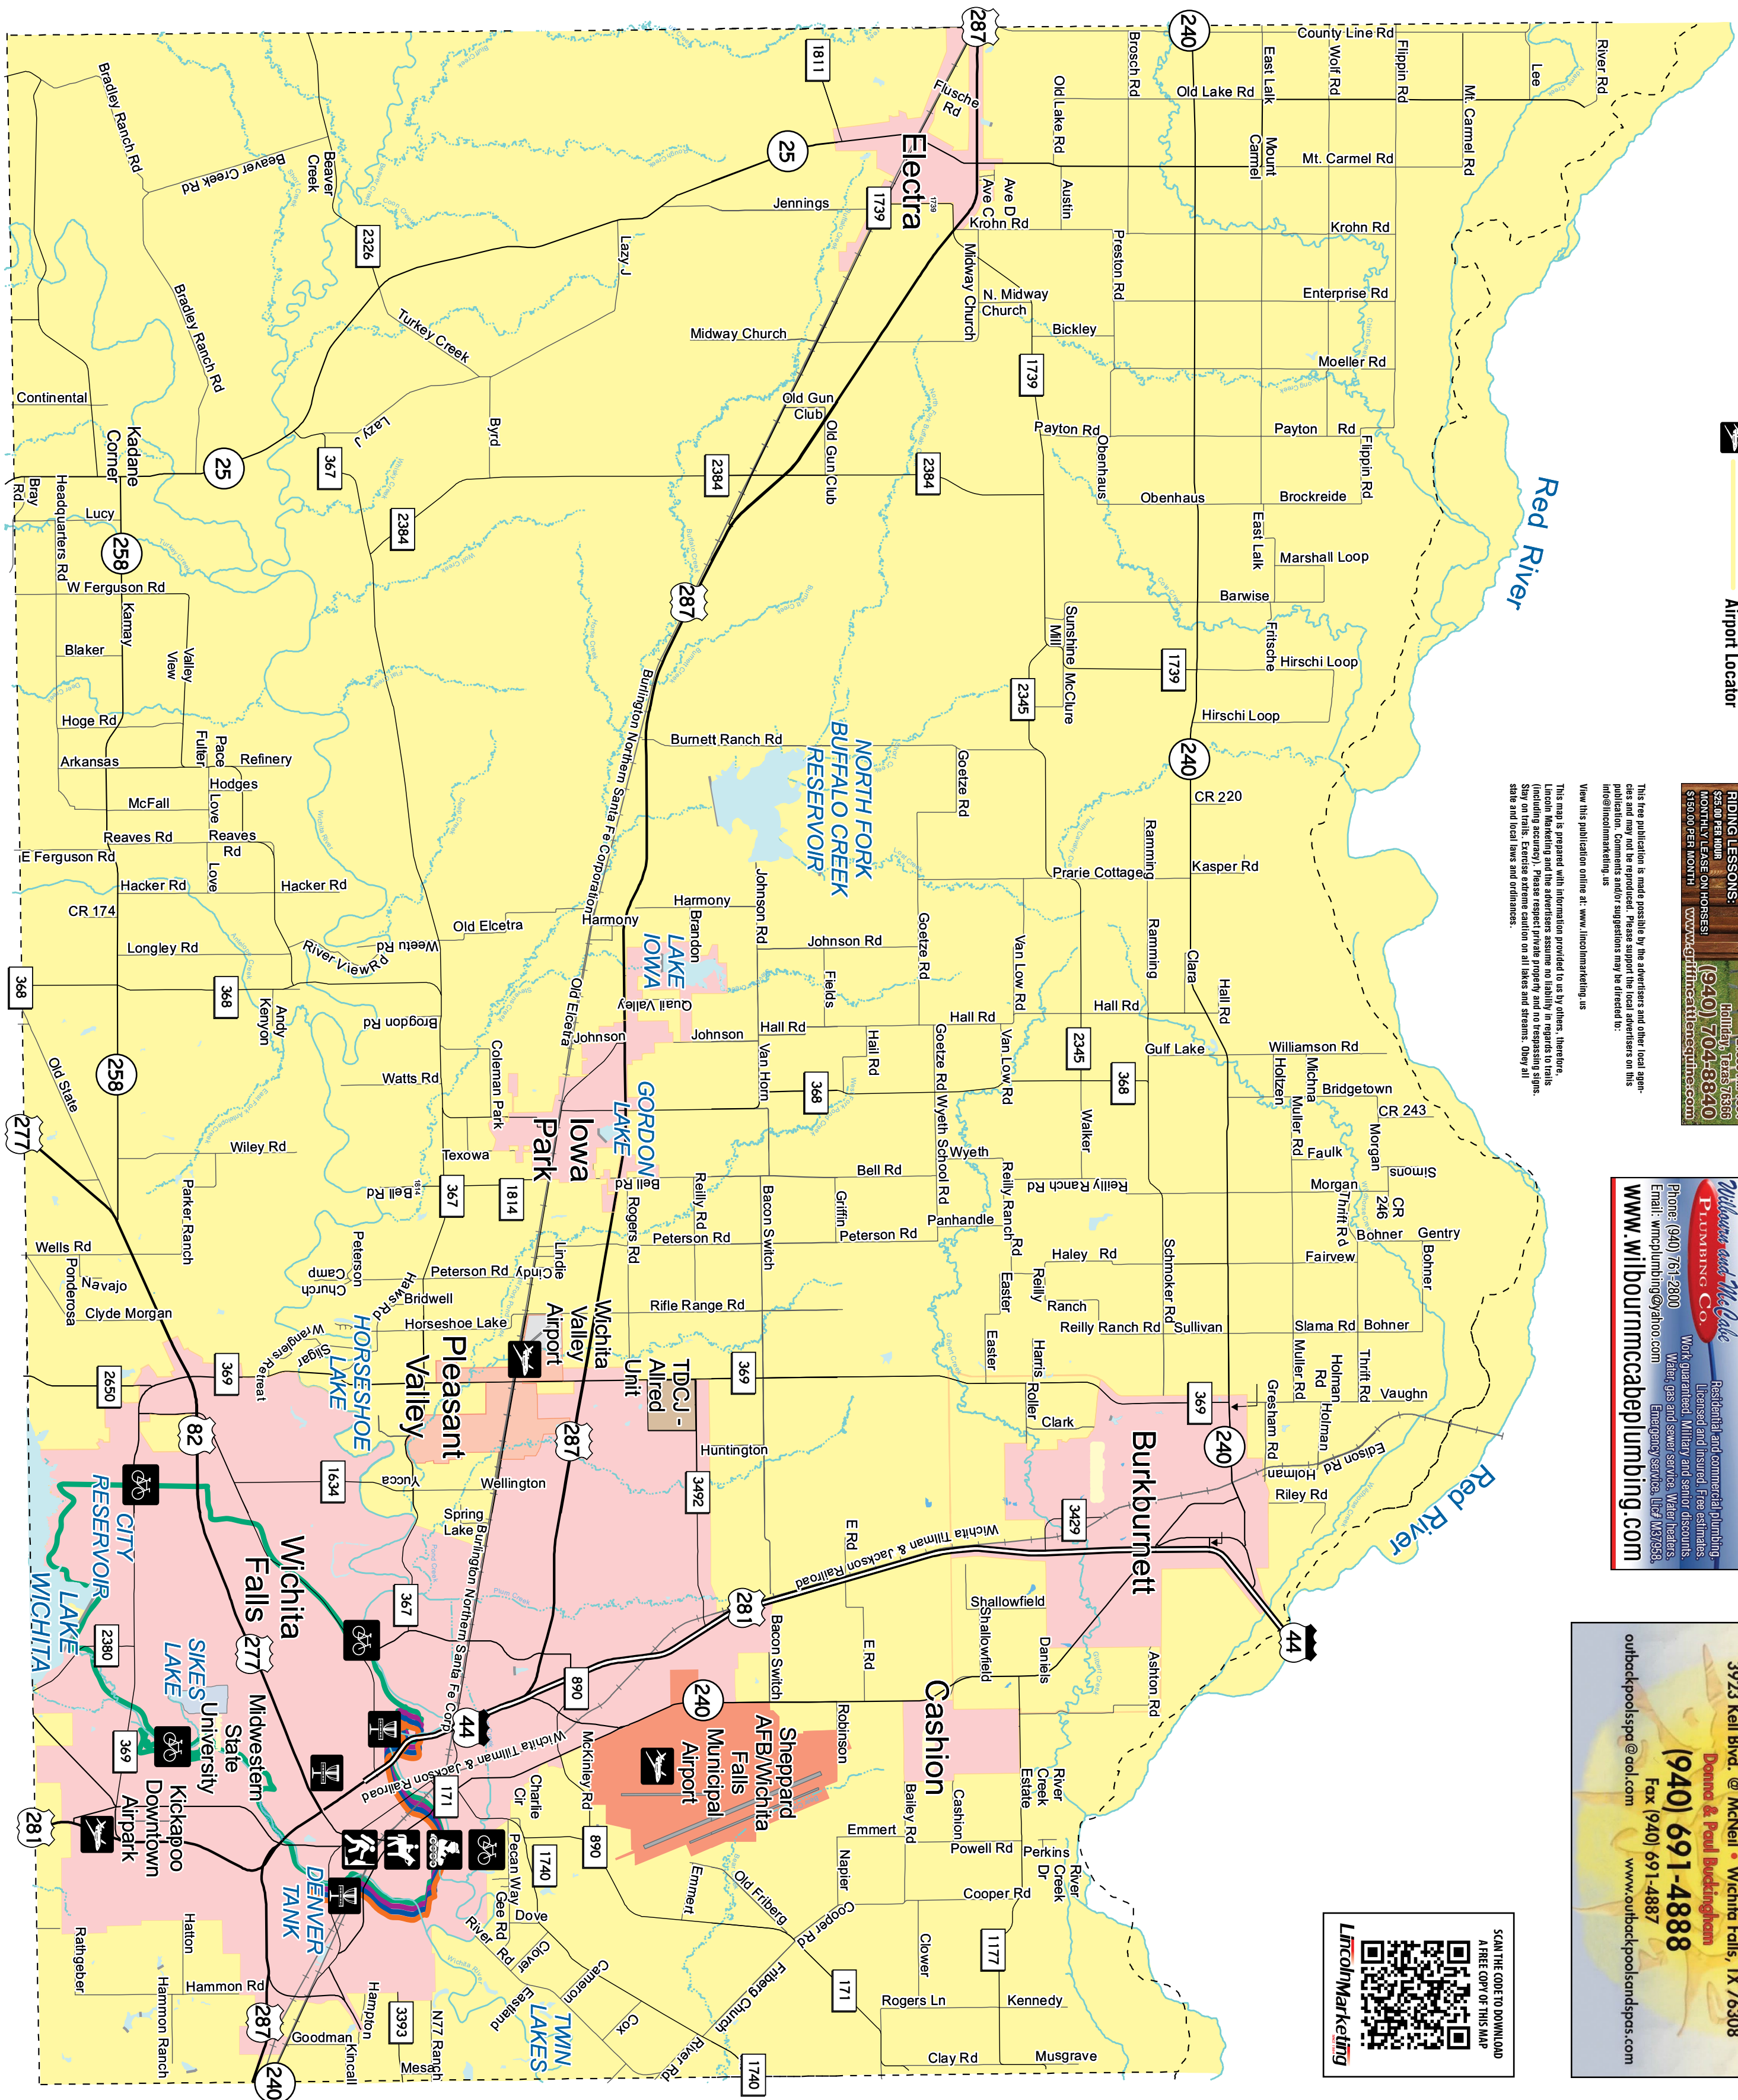

This map is prepared with information provided to us by others. Therefore, we do not warrant its accuracy. Please report any errors or omissions to us. Stay on trails. Exercise extreme caution on all lakes and streams. They are not safe and local laws and ordinances.
View this publication online at: www.lincolnmktg.com

Bush Bath & Beyond PET SPA

Holistic Reiki Pet Spa
National Award Winning Groomer
15 Years Experience
Open Tuesdays & Friday by Appointment
Private Appointments Available

7900 Seymour Hwy., Wichita Falls, TX
www.annettemcneil.com

DAVID'S SPRINKLER REPAIR & MODIFICATION

DISCOUNTS AVAILABLE
Ant Repairs • Wire Location • Backflow Testing • Landscape Modifications • Deep Irrigation/Installation • Sprinkler System Modification

WWW.RANKSI.COM
CELL: 940-235-6018

BELLA'S ITALIAN RESTAURANT

Family Owned • Authentic Italian Cuisine

• Full Bar
• Finest Italian Wines
• Private Party Rooms Available
• Drive In/Call in for Carry Out
• Catering Available

414 South Ave. • 9th Floor • Wichita Falls, TX
Tuesday - Saturday 11am - 11pm
Sunday 11am - 9pm
Closed Mondays

Now, THAT'S ITALIAN!

MAXIMUS "The Finest in Adult Entertainment"

Open 4pm til 2am

Feature Attractions From Across The USA
940-761-1177
3138 Seymour Hwy. • Wichita Falls
www.maximusclubs.com

CONTINUOUS ADULT ENTERTAINMENT