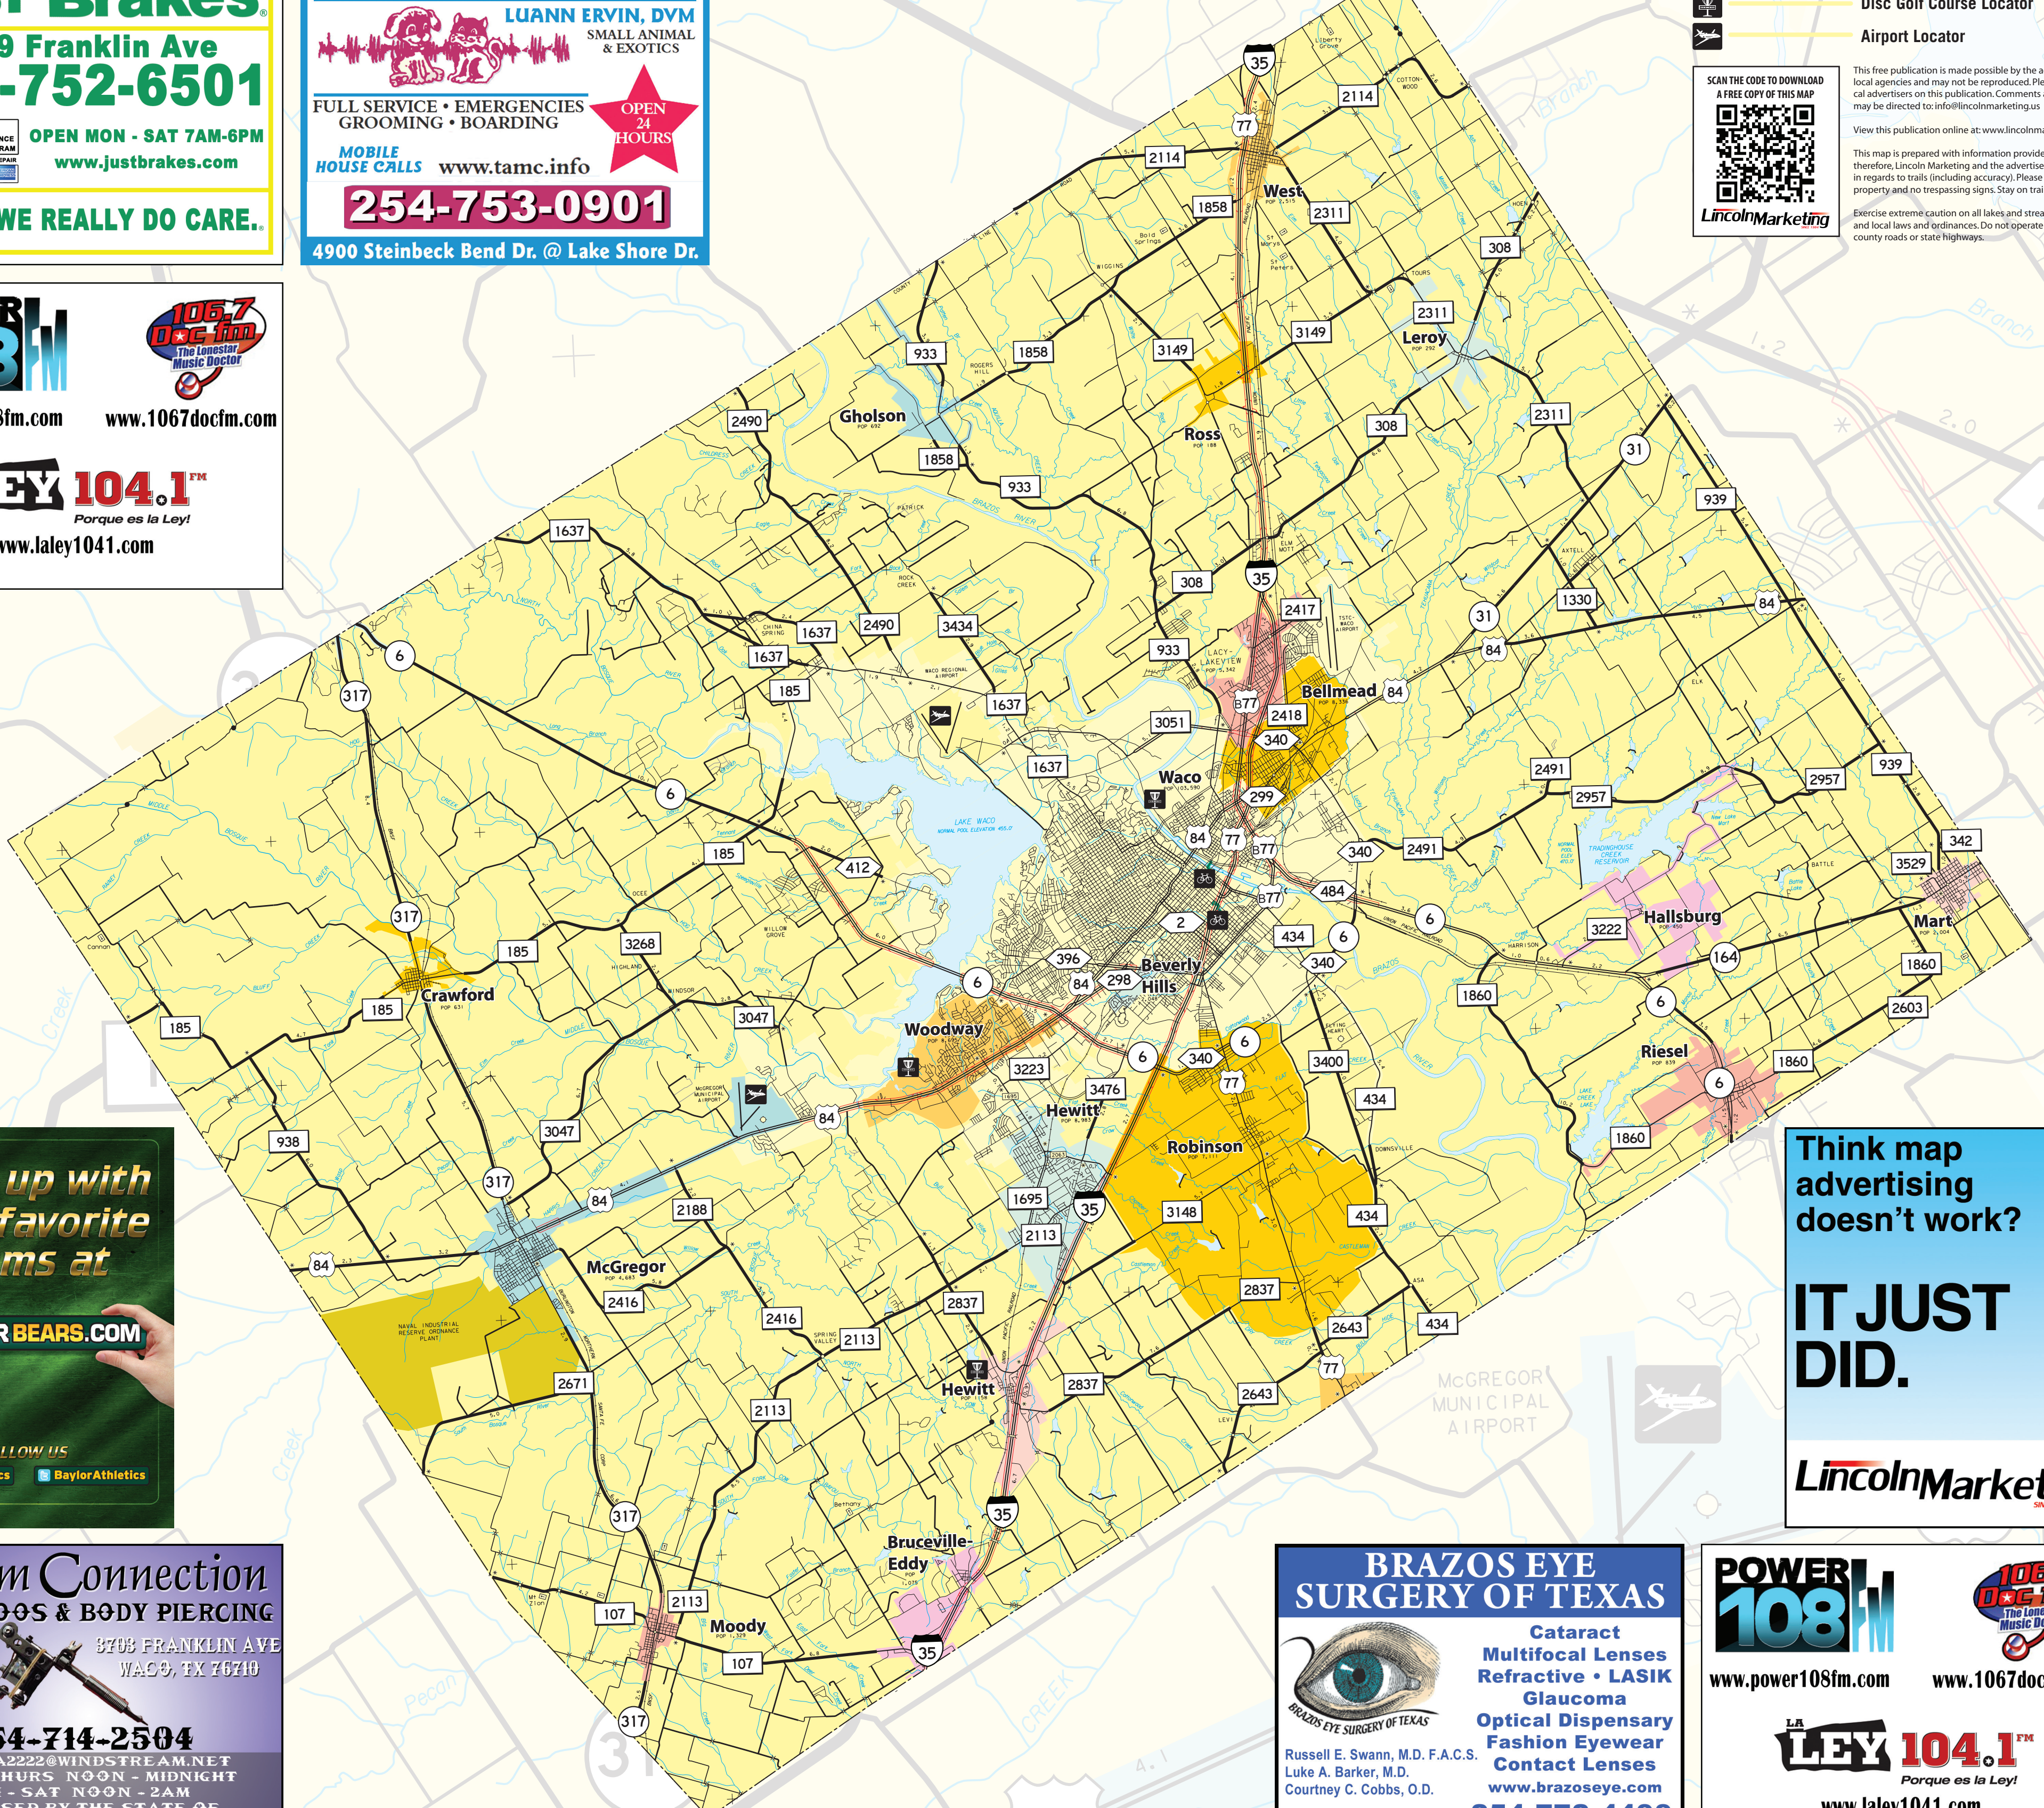

JUST Brakes
3849 Franklin Ave
254-752-6501
MOTORIST ASSURANCE PROGRAM
STANDARDS FOR AUTOMOTIVE REPAIR
OPEN MON - SAT 7AM-6PM
www.justbrakes.com
WE REALLY DO CARE.

TEXAS ANIMAL MEDICAL CENTER
LUANN ERVIN, DVM
SMALL ANIMAL & EXOTICS
FULL SERVICE • EMERGENCIES
GROOMING • BOARDING
MOBILE HOUSE CALLS
www.tamc.info
254-753-0901
4900 Steinbeck Bend Dr. @ Lake Shore Dr.

POWER 108
www.power108fm.com
106.7 D*E FM
The LoneStar Music Doctor
www.1067docfm.com
LA LEY 104.1
Porque es la Ley!
www.laley1041.com

MCLENNAN COUNTY

Bicycle Trail/Route
Disc Golf Course Locator
Airport Locator
SCAN THE CODE TO DOWNLOAD A FREE COPY OF THIS MAP

LincolnMarketing
This free publication is made possible by the advertisers and other local agencies and may not be reproduced. Please support the local advertisers on this publication. Comments and/or suggestions may be directed to: info@lincolmarketing.us
View this publication online at: www.lincolmarketing.us
This map is prepared with information provided to us by others, therefore, Lincoln Marketing and the advertisers assume no liability in regards to trails (including accuracy). Please respect private property and no trespassing signs. Stay on trails.
Exercise extreme caution on all lakes and streams. Obey all state and local laws and ordinances. Do not operate snowmobiles on county roads or state highways.

FREE MAP
INCLUDES TRAILS
Downtown Waco & McLennan County, Texas

Keep up with your favorite teams at
BAYLOR BEARS.COM
FOLLOW US
BaylorAthletics
BaylorAthletics

Donald Citrano's Coffee Shop Cafe
Mon-Sat 6am; Sunday 8am-2pm
1005 W. McGregor Drive (Hwy 84)
McGregor, Texas 76657
Breakfast, Lunch, Dinner, Catering, Banquet Room, Drive-Thru
www.thecoffeshop.us
Email: donald@thecoffeshop.us
Phone: 254-840-2027

Keep up with your favorite teams at
BAYLOR BEARS.COM
FOLLOW US
BaylorAthletics
BaylorAthletics

Dream Connection
TATTOOS & BODY PIERCING
3708 FRANKLIN AVE
WACO, TX 76710
254-714-2504
CHULLA2222@WINDSTREAM.NET
MON - THURS NOON - MIDNIGHT
FRI - SAT NOON - 2AM
LICENSED BY THE STATE OF TEXAS HEALTH DEPT.
WWW.DREAMCONNECTIONTATS.COM

BRAZOS EYE SURGERY OF TEXAS
Cataract
Multifocal Lenses
Refractive • LASIK
Glaucoma
Optical Dispensary
Fashion Eyewear
Contact Lenses
www.brazoseye.com
254-772-4499
Toll Free: 800-782-0115
201 Londonderry Dr., Waco

POWER 108
www.power108fm.com
106.7 D*E FM
The LoneStar Music Doctor
www.1067docfm.com
LA LEY 104.1
Porque es la Ley!
www.laley1041.com

Think map advertising doesn't work?
IT JUST DID.
LincolnMarketing
SINCE 1984

bicyclesoutback
STORE HOURS
M-F 10-6PM
SAT 10-5PM
SUN CLOSED
PROFESSIONAL SALES AND SERVICE
254-772-2453 | BICYCLESOUTBACK@GMAIL.COM
WWW.BICYCLESOUTBACK.NET

House of Massage
• Swedish, Therapeutic, Deep Tissue, Hot Stone, & Prenatal
• Stretching Sessions & Reflexology
• Ear Candling • Gift Certificates Available
• By Appointment Only
Marilyn Britt LMT & Tracy Dulock LMT
7111 Bosque Blvd., Ste 204 • Waco, TX 76710
254-235-3601

LincolnMarketing
www.lincolmarketing.us
SINCE 1984