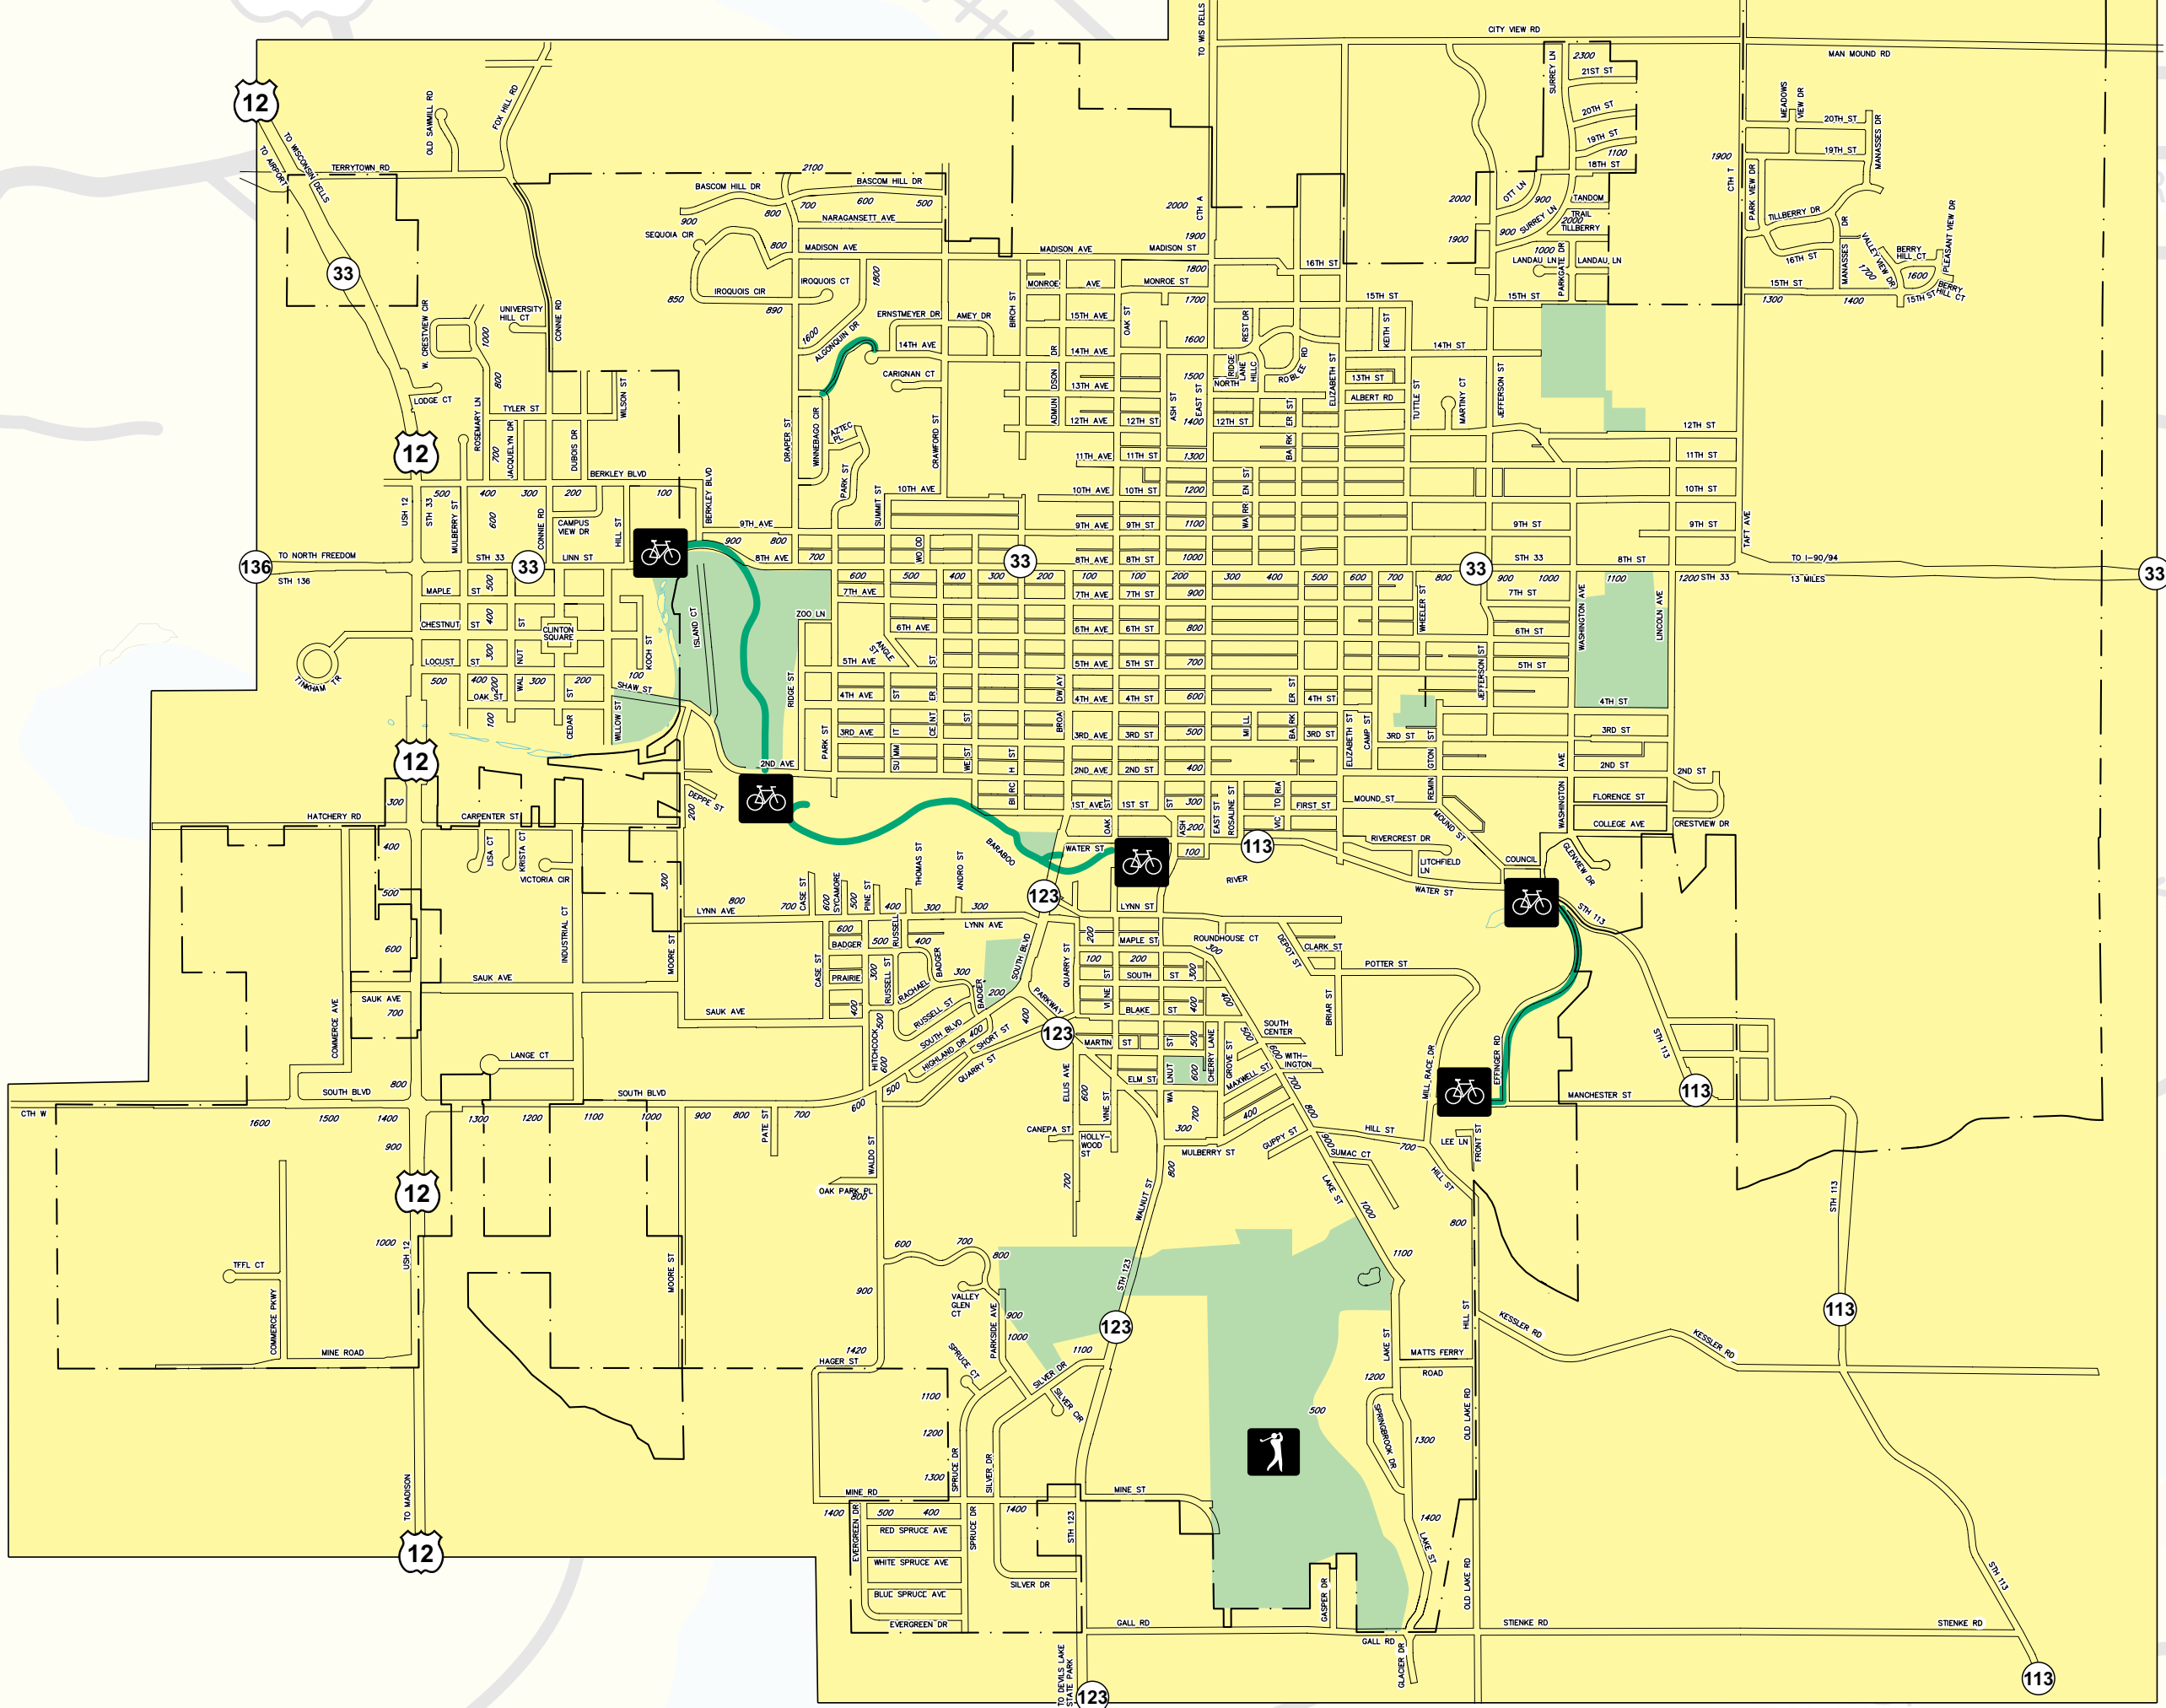

BARABOO

Shop. Dine. Play. Stay.
LOCALLY
and help support businesses throughout your area.

SULLIVANS TWO OF REEDSBURG, LLC
BRAKES • OIL CHANGES • EXHAUST
TIRES • TUNE-UPS
SHOCKS & STRUTS
ENGINE DIAGNOSTICS
DOUG KNUTH OWNER
81 WEST MAIN REEDSBURG • 608-524-8382
Foreign & Domestic Auto Repair
Email: sullivanstwo@yahoo.com

Country 95.9 am1350 WPDR
Country 104.9 WBDL
Country 104.9 WNNW
MIX 106.9 MAGNUM BROADCASTING.com
Country 104.9 WNNW
Country Western AM 900 THUNDER country 100.1
AM 1400 WRDB
PO Box 448 Portage, WI 53901 608-742-1001
PO Box 349 Reedsburg, WI 53959 608-524-1049

SCAN THE CODE TO DOWNLOAD A FREE COPY OF THIS MAP
LincolnMarketing

- Bicycle Trail/Route
- Golf Course Locator

Markesan Breakfast Special
Monday: Eggs & Toast
Tuesday: Egg, Toast & Choice of Potato
Wednesday: Pancake (Plate Size)
Thursday: 1 Egg, Toast & Choice of Meat (prices subject to change)
Wayside Amoco
Restaurant & Repair
Hwy. 73 & 44 • 920-398-3484

HARTJE Farm, Home & Sports, Inc.
BEST TIRE PRICES
Hartje TIRE & SERVICE
...PERIOD!
GOODYEAR Firestone BRIDGESTONE
S1428A Highway 33
P.O. Box 419
LaValle, WI 53941
608-985-8124
Fax: 608-985-8150
800-HARTJES
C-STORE
• Gas
• Diesel Fuel
• LP Gas
• Live Bait
• Beer & Liquor

PH Park Falls Hardwoods
We at Midwest Hardwoods can think of many reasons you should manage your timber...we'll help you focus on the most important ones.
Free Forestry Assistance To Private Landowners
Please contact our team at Park Falls Hardwoods Facility:
Cory Meyer
715-762-5600 office
715-661-0504 cell
Resource Manager
corymeyer@midwesthardwood.com

LAKES GAS CO.
Serving Minnesota, Wisconsin, Michigan & South Dakota Since 1959
• Bulk Tanks • Cylinders
• Home Heat • Industrial
• Farm Use • Motor Fuel
www.lakesgasco.com
2349 E. Main • Reedsburg, WI
608-524-2355
Toll Free: 877-203-0774