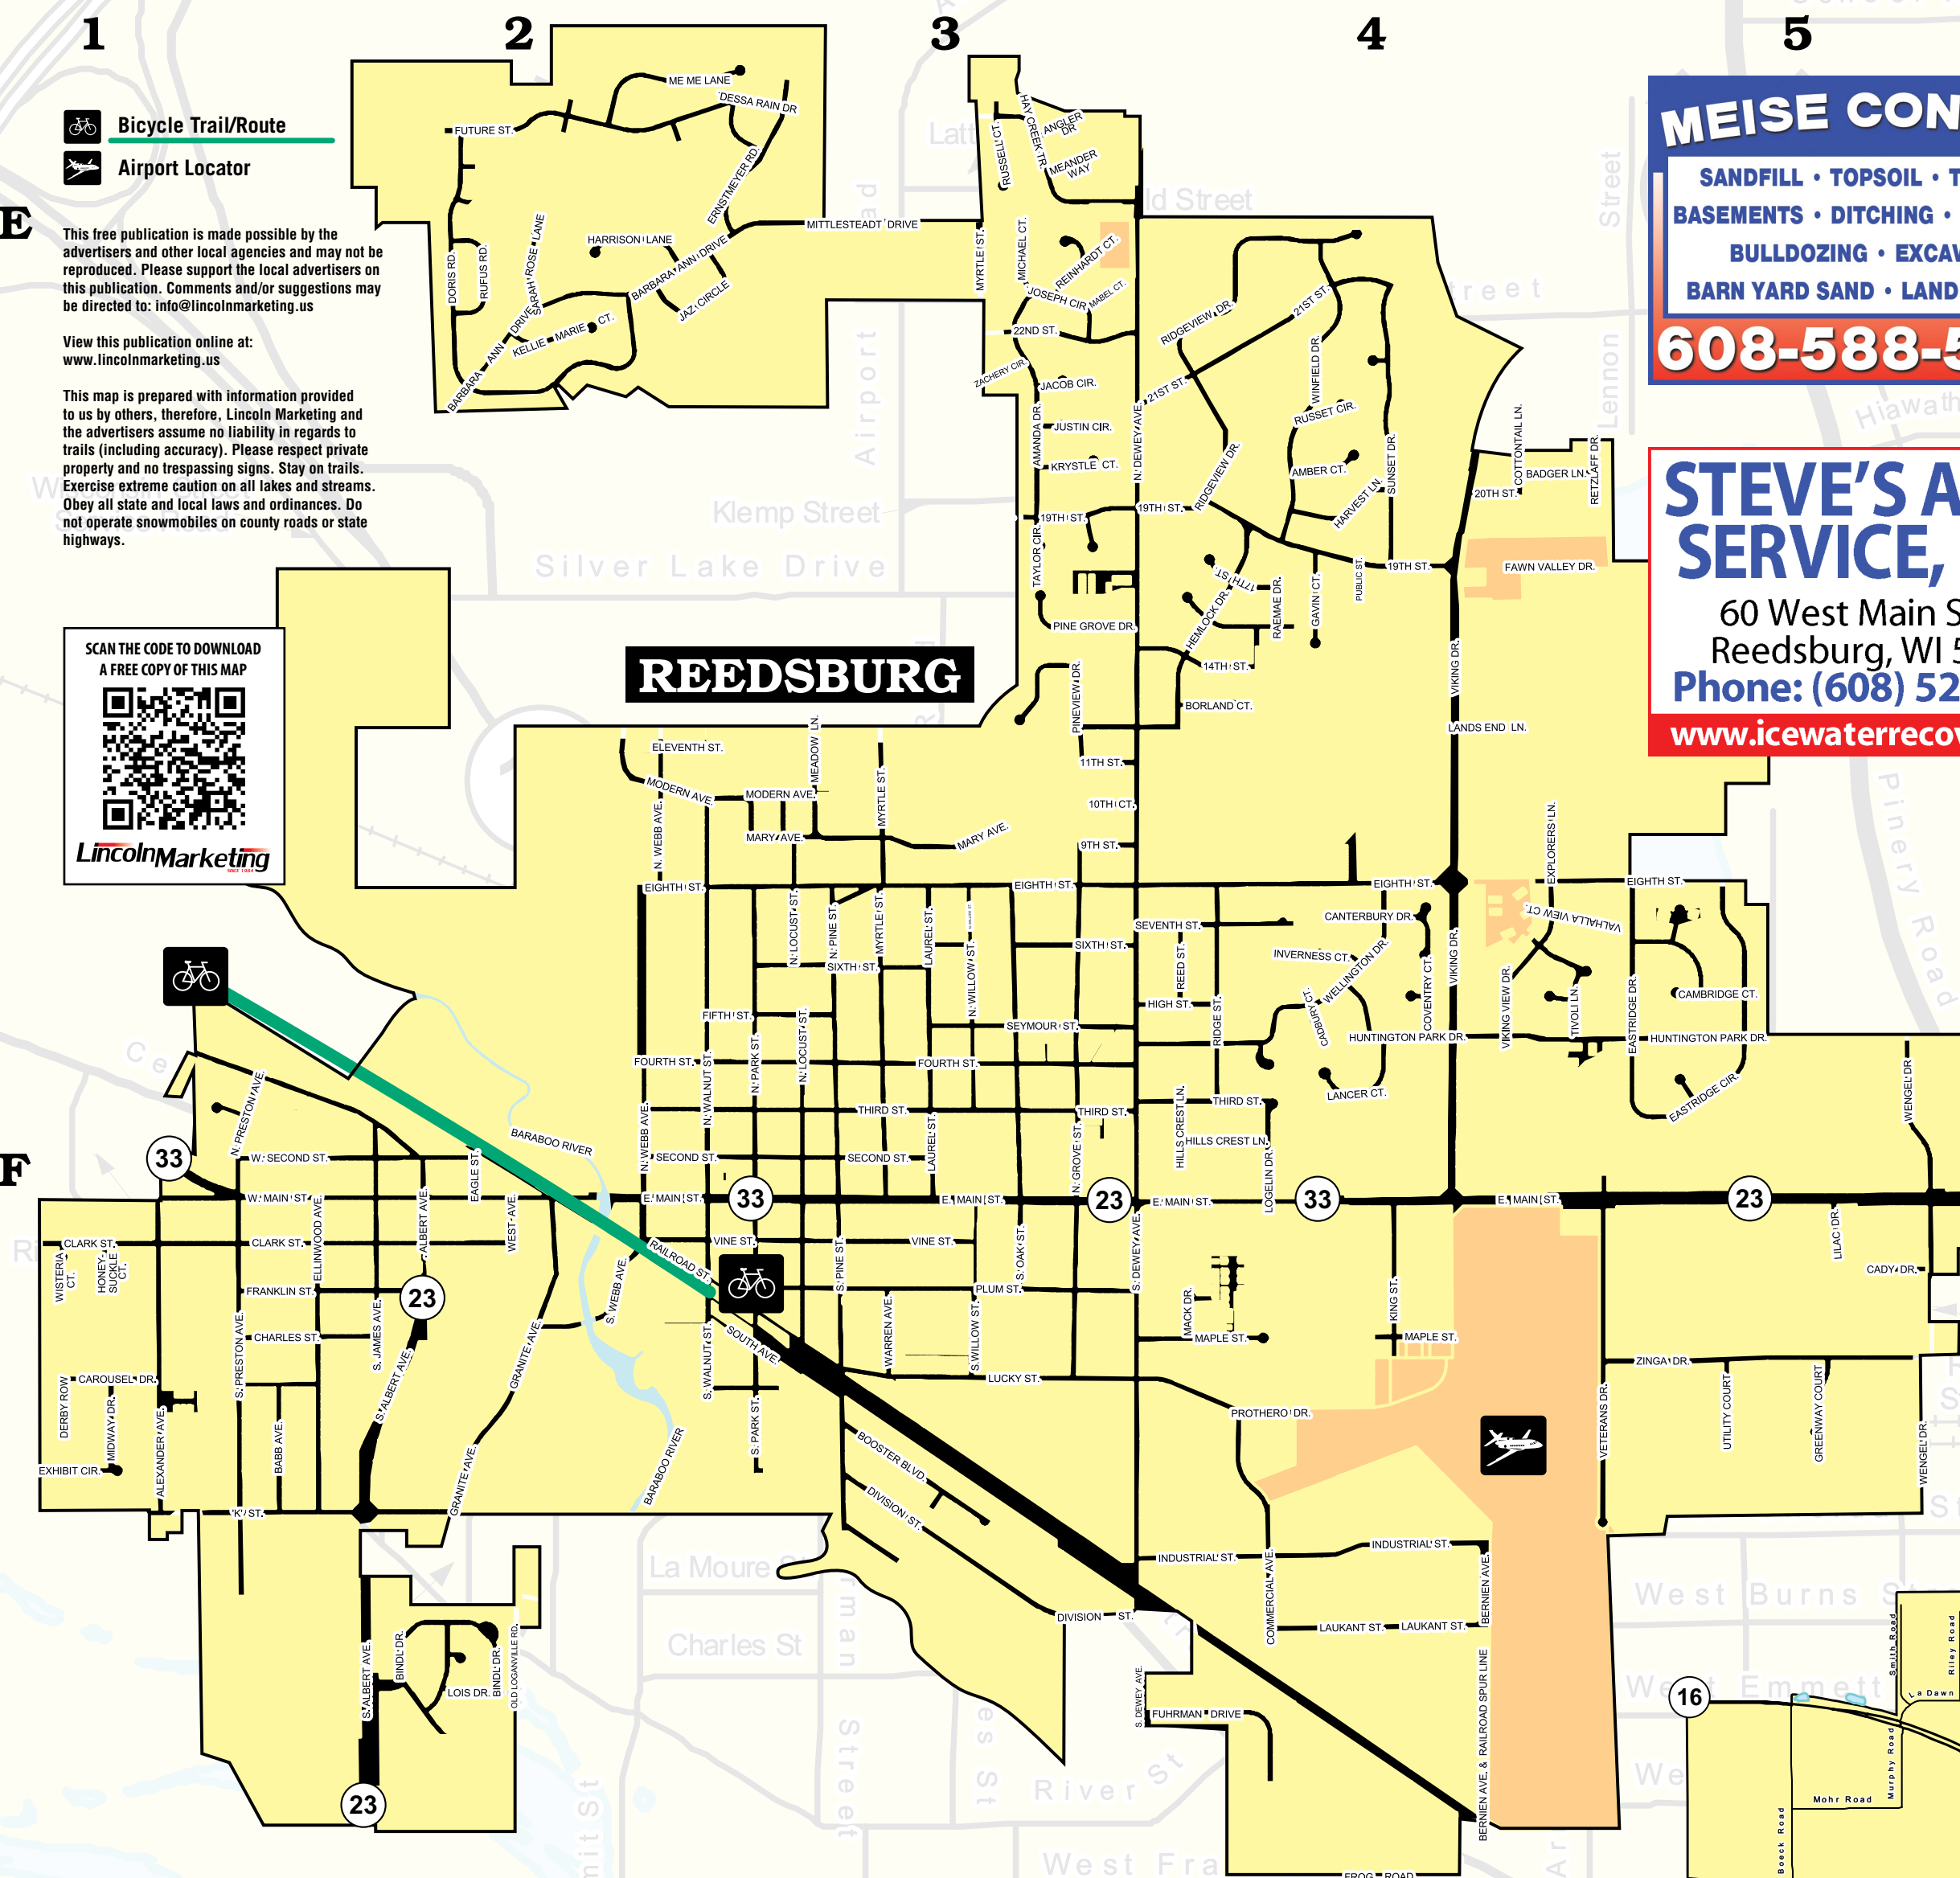

MEISE CONST LLC
SANDFILL • TOPSOIL • TRUCKING
BASEMENTS • DITCHING • SCS WORK
BULLDOZING • EXCAVATION
BARN YARD SAND • LAND CLEARING
608-588-5583

STEVE'S AUTO SERVICE, INC.
60 West Main Street
Reedsburg, WI 53959
Phone: (608) 524-3425
www.icewaterrecovery.com

Willow Mill CAMPSITE
Enjoyment for the Entire Family
Private Lake • Store • Large Heated Pool
Pay Phones • Modern Clean Washrooms, Showers,
Laundry, Dustproof Roads • Game Room • Activity Center
Mini Golf • Horse Shoe Pits • Volleyball Court
Tents Welcome • Activities on Weekends
Major Credit Cards Accepted • WiFi Now Available On Grounds
For Reservations Call:
1-800-582-0393 • 1-920-992-5355
2.5 Miles North of Rio • N5830 Co. Hwy 33
www.willowmillcampsite.com

Sauk County ABSTRACT & TITLE
Custom Searches
Exchanges
Title Insurance
Closings & Escrow
Abstracts & Letter Reports
113 Third Avenue • Baraboo, WI 53913
v. (608) 356-8474 f. (608) 356-0447
www.sauktitle.com
Issuing Agents of:
CHICAGO TITLE & FIRST AMERICAN
TITLE INSURANCE COMPANIES

Wisconsin Dells, Baraboo, Portage & Reedsburg, WI

GOODY • GOODY • GUM DROP CANDY KITCHENS
THE DELLS' LARGEST CANDY STORES
We invite you to sample and take home fantastic homemade fudge, hand dipped chocolates, truffles, caramels, nut clusters, caramel apples, saltwater taffy, sugarfree candies and chocolates, Jelly Bellies, ice cream, yogurt, soda, hard candies, gummies, rock candy, lollipops, popcorn, espresso, gourmet coffees and more. Order your Christmas candy too. We mail anywhere!

Watch Candy Being Made!
THE GOODY • GOODY • GUM DROP CANDY KITCHENS
TIM BAVATI WILDLIFE PARK AT RIVERVIEW PARK DOWNTOWN WISCONSIN DELLS WILDERNESS RESORT
Hwy. 12 • (608) 254-4412
401 Broadway • (608) 253-7983
Wisconsin Dells, WI 53965
Visa & MasterCard Welcome
1-888-22-FUDGE
www.goodygumdrop.com
Email: info@goodygumdrop.com

HARTJE Farm, Home & Sports, Inc.
BEST TIRE PRICES
Hartje TIRE & SERVICE
...PERIOD!
GOODYEAR Firestone BRIDGESTONE
S1428A Highway 33
P.O. Box 419
LaValle, WI 53941
608-985-8124
Fax: 608-985-8150
800-HARTJES
C-STORE
• Gas
• Diesel Fuel
• LP Gas
• Live Bait
• Beer & Liquor

Midwest Hardwood
We at Midwest Hardwoods can think of many reasons you should manage your timber...we'll help you focus on the most important ones.

Free Forestry Assistance To Private Landowners
Please contact our team at Park Falls Hardwoods:
Cory Meyer
715-762-5600 office
715-661-0504 cell
Resource Manager
corymeyer@midwesthardwood.com

LAKES GAS CO.
Serving Minnesota, Wisconsin, Michigan & South Dakota Since 1959

• Bulk Tanks • Cylinders
• Home Heat • Industrial
• Farm Use • Motor Fuel
www.lakesgasco.com
2349 E. Main • Reedsburg, WI
608-524-2355
Toll Free: 877-203-0774