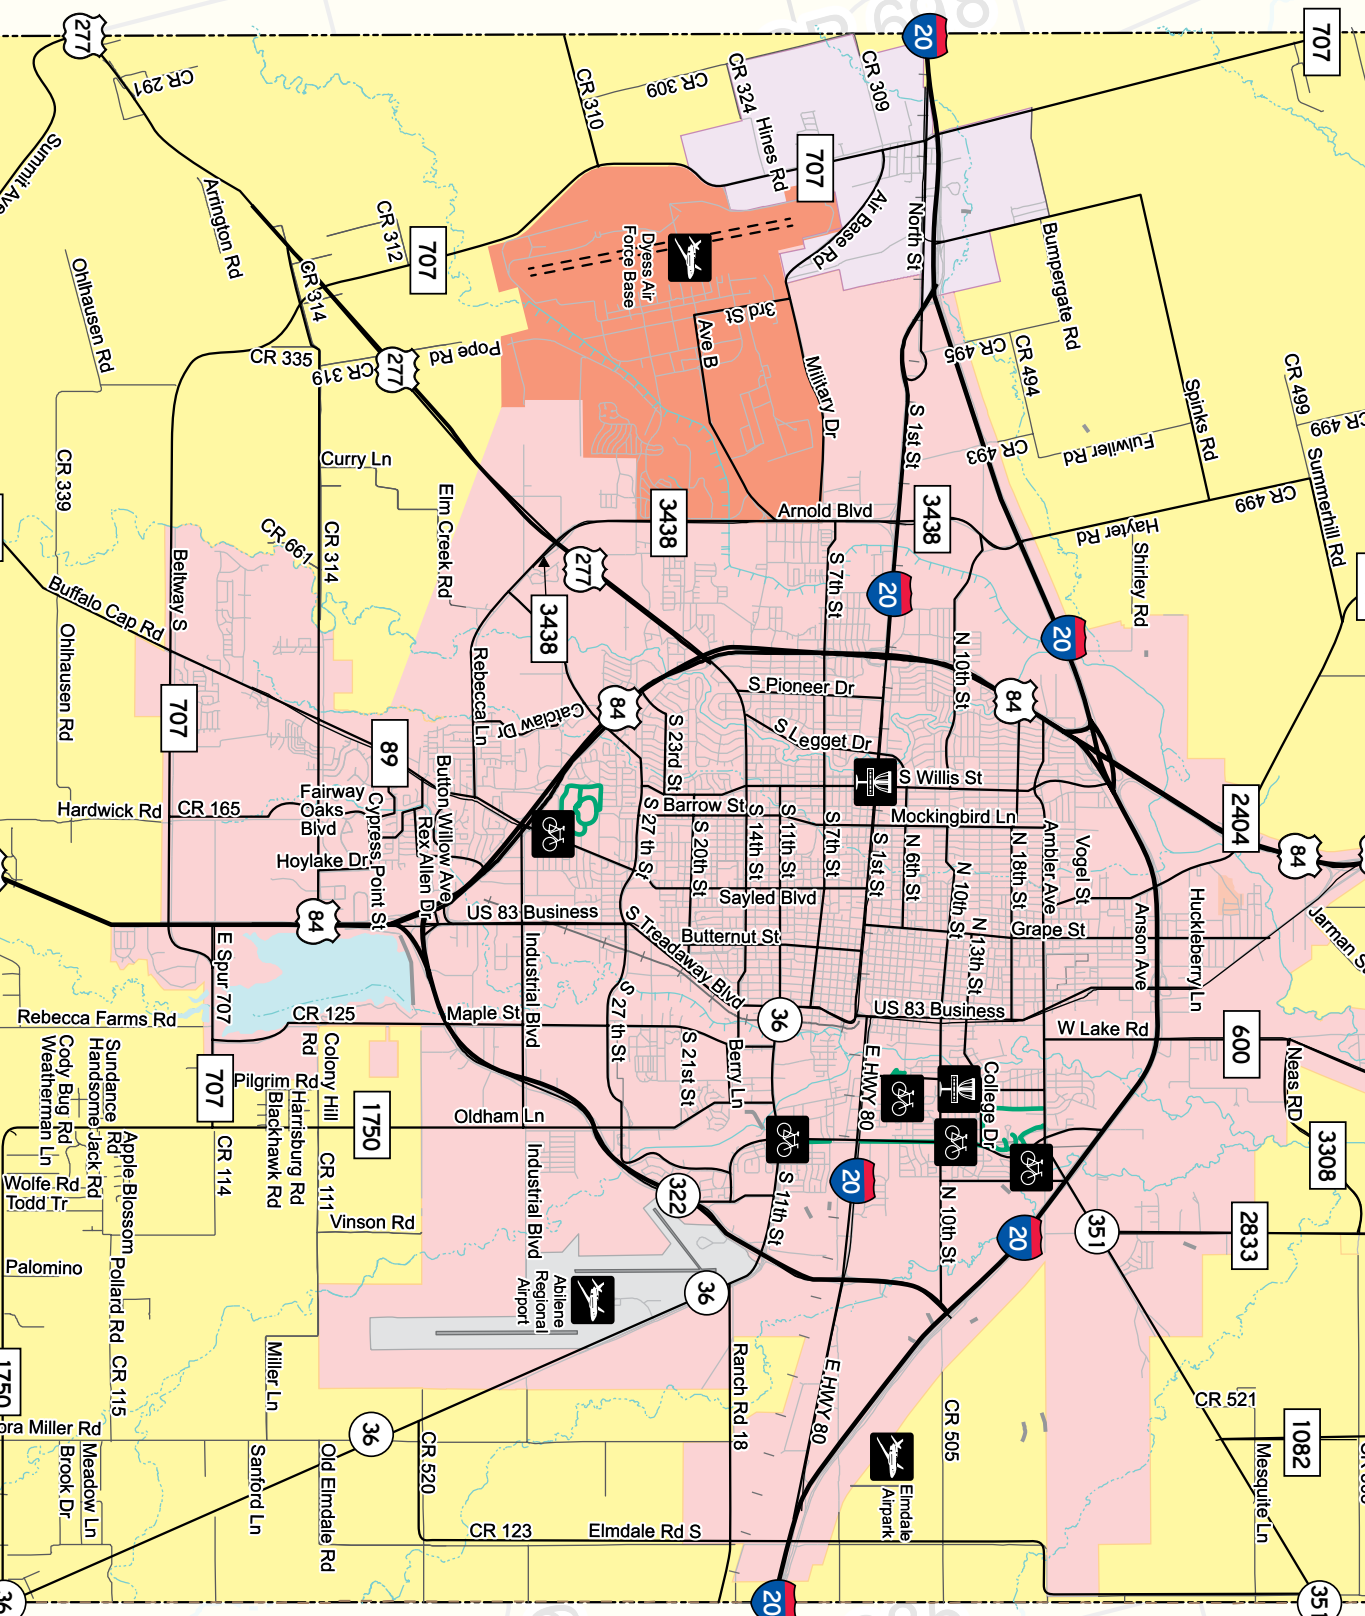

ABILENE

- Bicycle Trail/Route
- Disc Golf Course Locator
- Airport Locator
- ATV Trail
- Hiking/Walking Trail

LincolnMarketing

BIG COUNTRY GOLD

MORE CASH FOR GOLD

Buying Jewelry, Coins, Sterling, Platinum, Scrap Bullion

www.bigcountrygold.com
4541 Carlow Dr
Corner of Carlow and Rebecca

WE HAUL JUNK

Let Us Haul Off Your Junk!!!

Garages, Storage, Yards, Construction Sites, Etc...

100 Mile Radius • Free Estimates

325-721-6373

BLUE FACES

Build Your Own Burrito, Taco Or Choose Your Own Dinner From 15 Gr. Dishes 3x/Weekend

Open 7 Days A Week For Lunch & Dinner

(325) 695-8226

4500 Buffalo Gap Rd., Abilene, TX

Think map advertising doesn't work?

IT JUST DID.

LincolnMarketing

No Sweat Plumbing

"Don't Sweat It, Don't Forget It!"

Water Heaters - Gas, Electric, Tankless
Commercial, Residential & Industrial
24 Hour Emergency Service

www.NoSweatPlumbing.com
325-370-4235