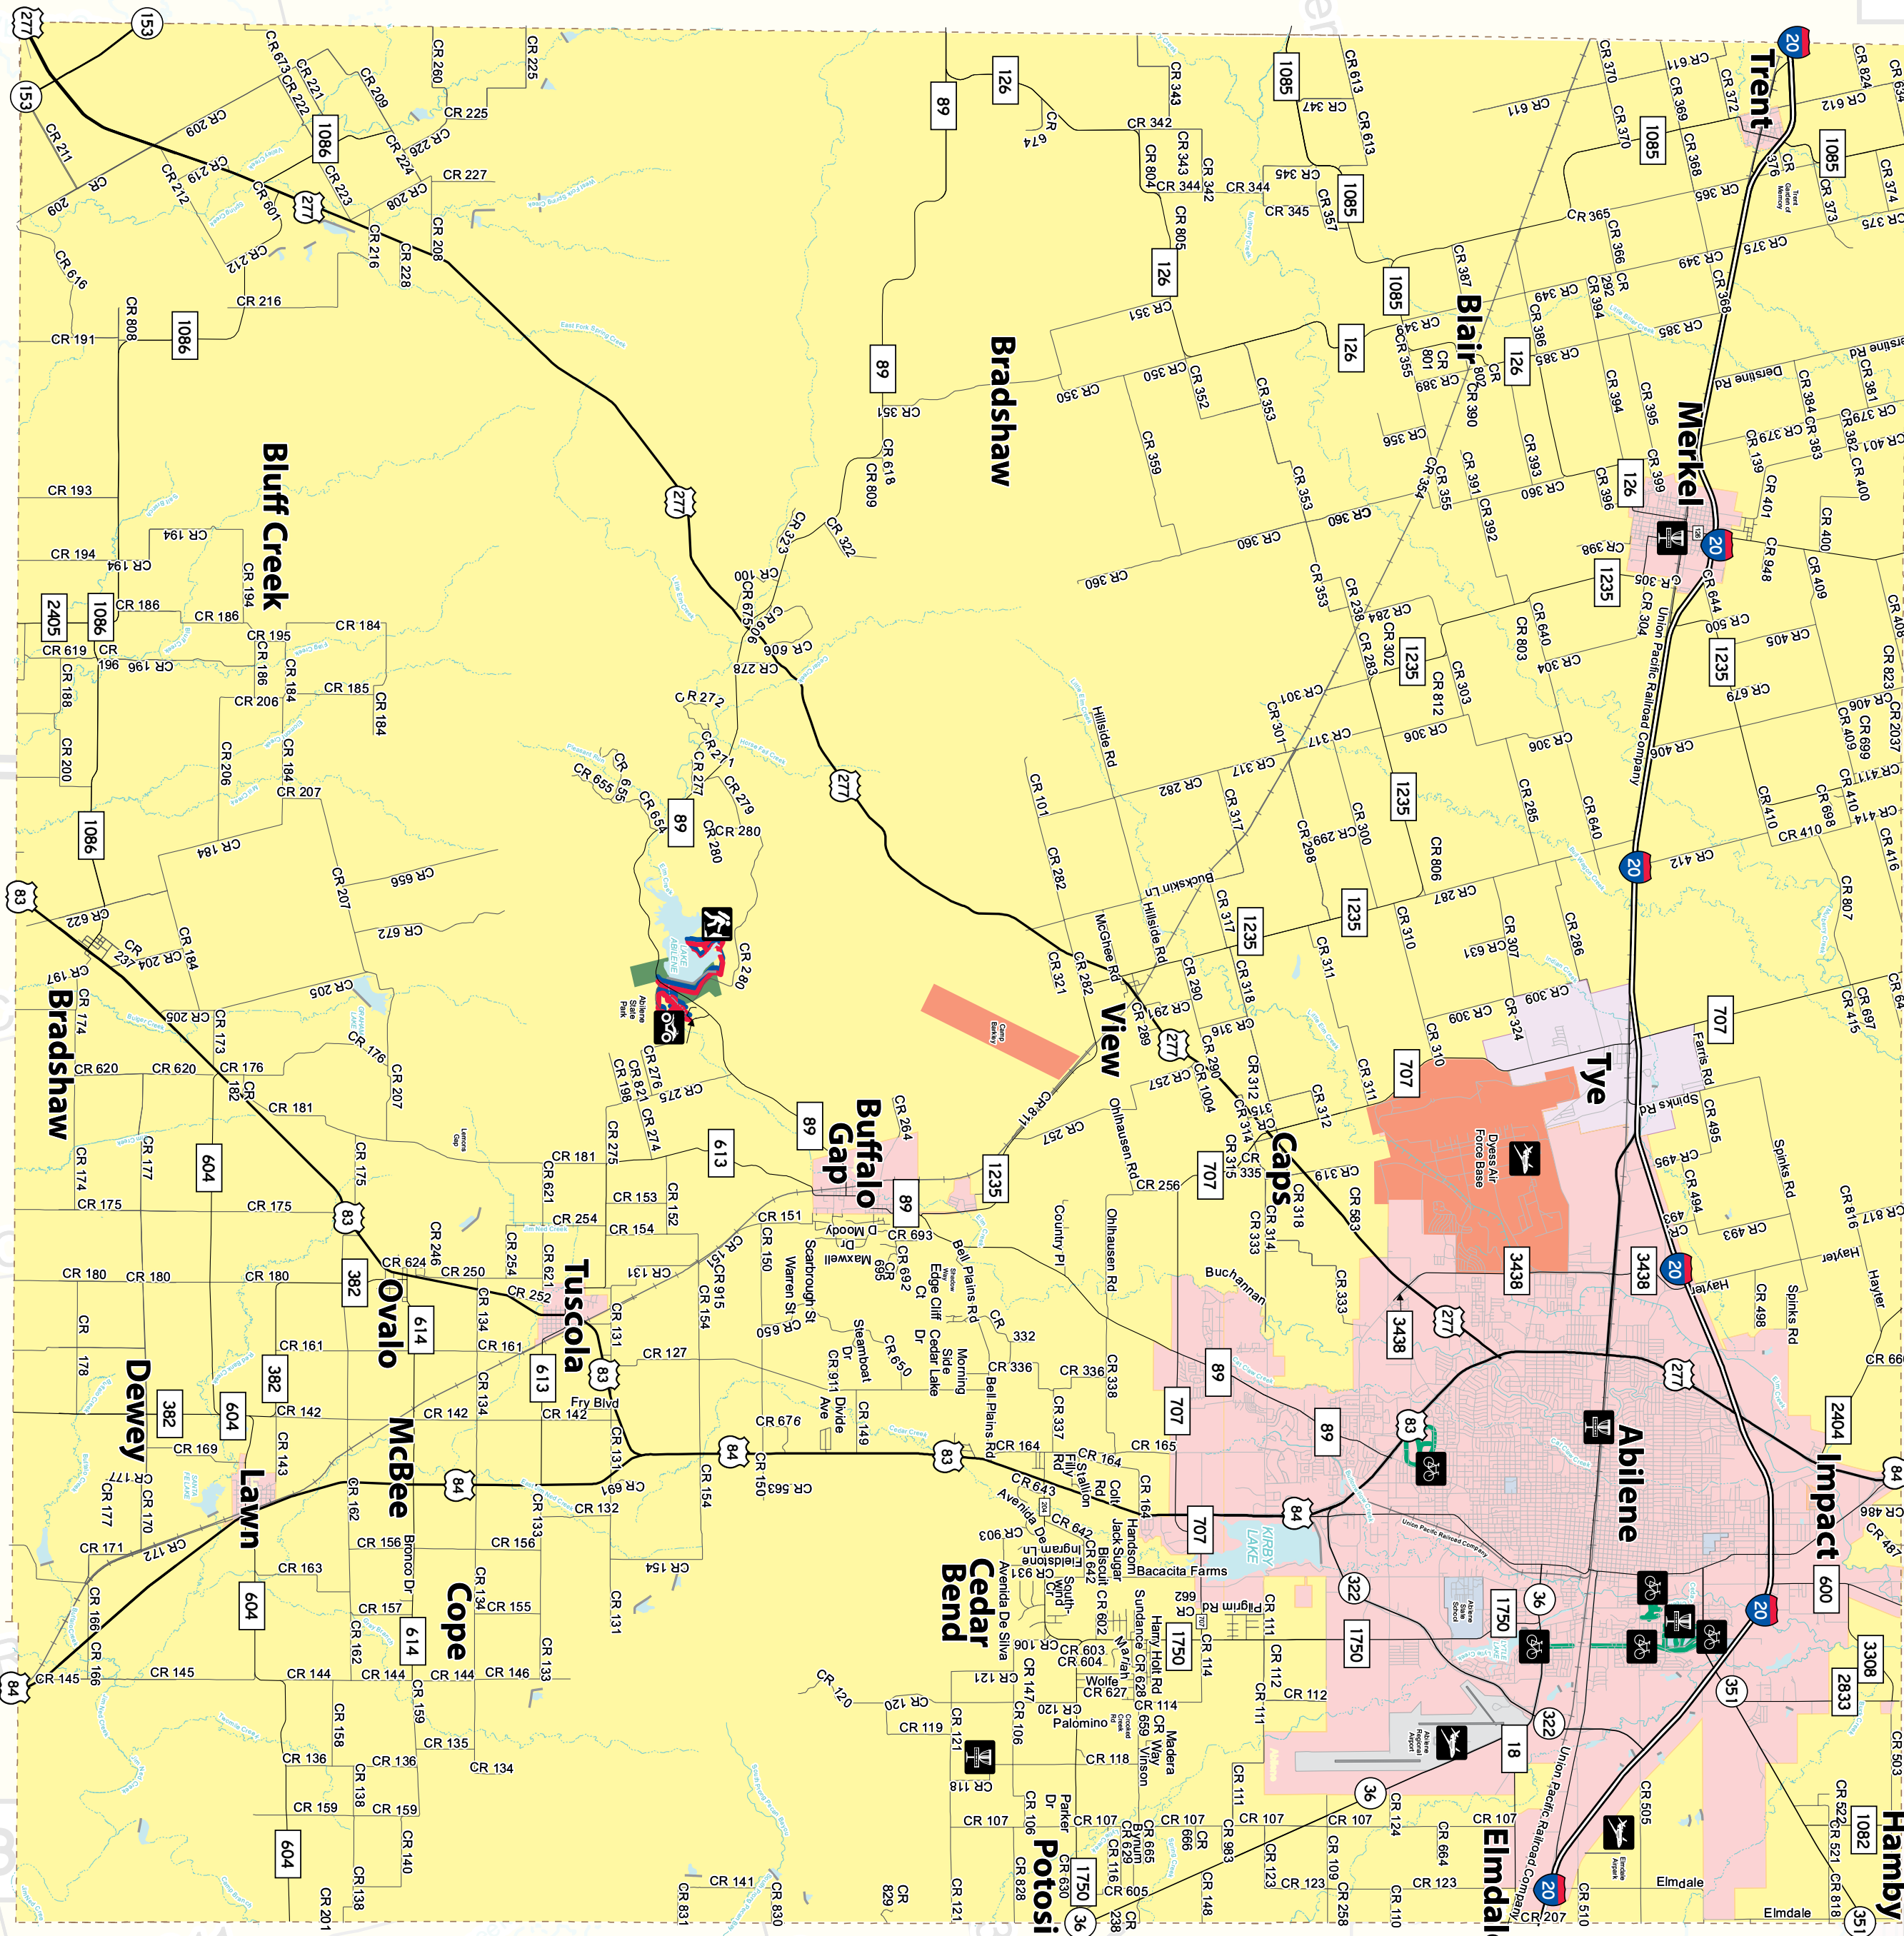

Taylor & Jones Counties
Featuring
Abilene, Texas

GENE'S CAMPERS & REPAIR

Sales - Service & Repairs - Storage - Consignment Sales

Serving the Big Country Since 1978

Onan AUTHORIZED SERVICE CENTER

www.genescampers.net
695-2275
OUT OF TOWN 1-800-756-GENE (4363)

5723 So. First Abilene, TX 79605

HIGH SCHOOL DIPLOMA!!

FREE Brochure. CALL NOW!
1-800-532-6546 Ext. 50

www.graduatefromhighschool.com

Find yourself at Cisco College and make the smart choice for your future!

CISCO COLLEGE

www.cisco.edu

TYTAN HEATING & COOLING

COMFORT ZONE SPECIALISTS

325-691-8884

901 Industrial Blvd. Abilene, TX 79602

Dave Lennox PREMIER DEALER LENNIX MEMBER

Gettin' Together Over Gatti's

Gatti's Pizza

2 Adult & 2 Kids Buffets PLUS 40 Tokens!
$29.99 Plus Tax

DRINKS SOLD SEPARATELY
Coupon only good Monday - Thursday

ALL PRICES PLUS TAX. ABOVE PRICE IS FOR PICK UP ONLY. NOT VALID WITH OTHER COUPONS OR SPECIAL OFFERS. ONE COUPON PER PERSON PLEASE.

695-FAST www.gattispizza.com 2665 Buffalo Gap Rd Expires 3/31/12

TAYLOR COUNTY