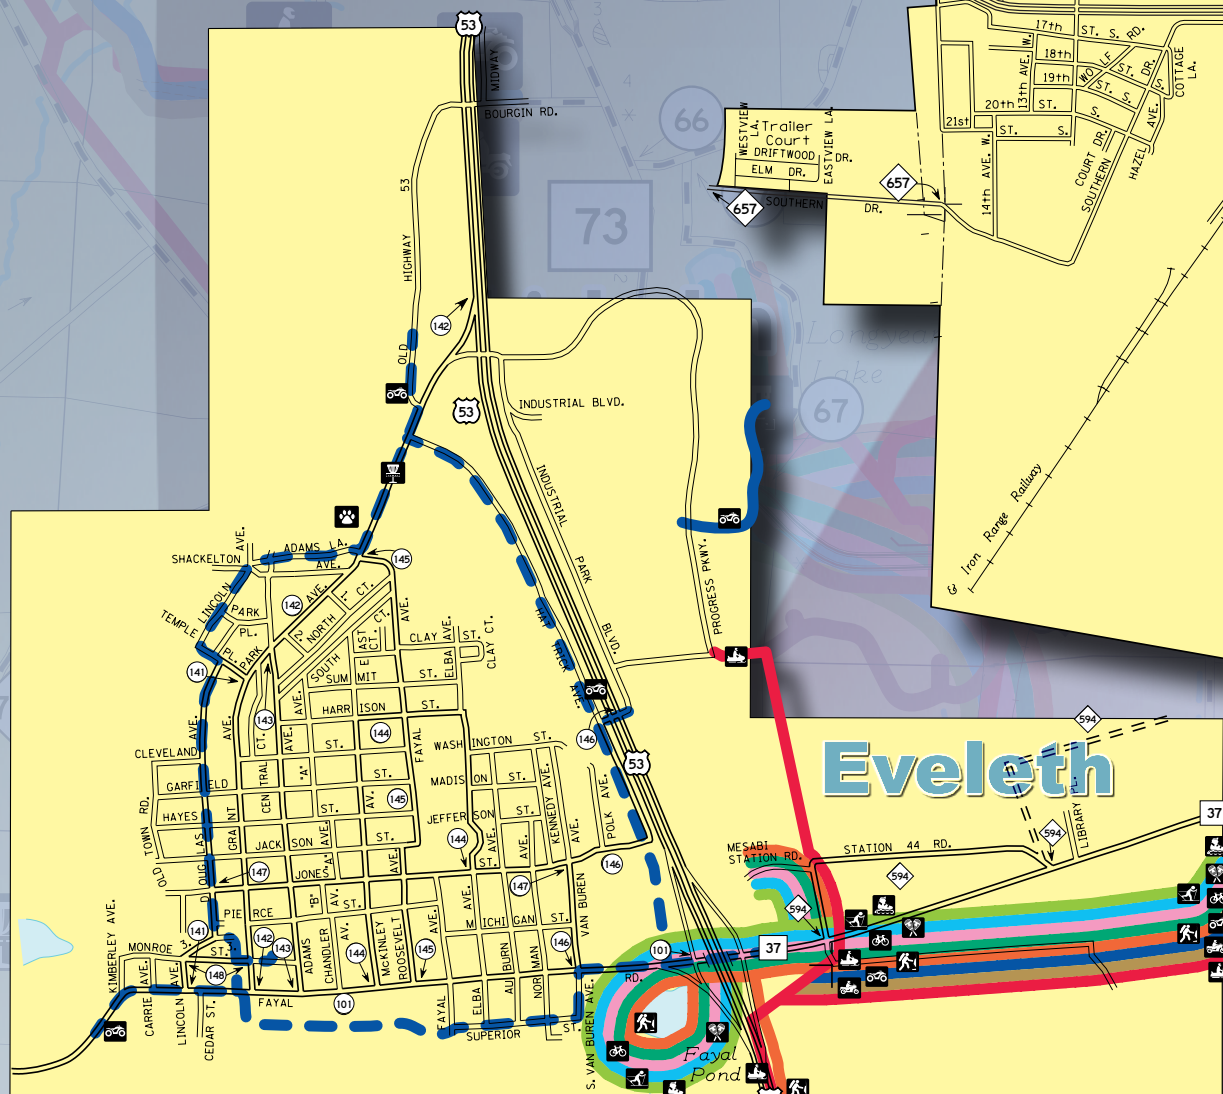

Pomp's
TIRE SERVICE, INC.

201 Hoover Rd. N • Virginia, MN
(218) 741-5562 • pompstire.com

Quality Roofing & Siding For Less!

35th Anniversary 1989-2024

- Hail & Storm Damage Specialists
- Licensed & Insured
- Residential & Commercial
- Free Estimates & Reference List
- Shingle, Flat & Metal Roofing
- Lifetime LP, Steel & Vinyl Siding
- Lifetime Soffit & Fascia
- Seamless Aluminum Gutters

www.MillersRoofing.net

218-969-0606

Free Local Area Trails Map

Central St. Louis County with Eveleth, Virginia & Hibbing Area Minnesota

Scan the QR Code for a Digital Copy

LincolnMarketing

TRAPLINE LIQUOR & Convenience

Don't limit happy to an hour
Your one stop shop for all your needs!

Open Mon - Sat 8am-10pm • Sun 11am-6pm

218-984-BYOB (2962)

4897 Hwy 21 • Embarrass, MN 55732

ALL INSURANCE COMPANIES ACCEPTED

ARROW AUTO GLASS & DOOR

218-741-2993
411 N 1ST STREET | VIRGINIA

76 YEARS OF SERVICE

- AUTOMOTIVE GLASS REPAIR & REPLACEMENT
- CUSTOM SHOWER GLASS
- RESIDENTIAL WINDOW GLASS REPLACEMENT
- AUTO BODY PAINT, TOOLS & SUPPLIES
- COMMERCIAL WINDOWS & DOORS
- CUSTOM MIRRORS & PLEXIGLASS

OWNERS
Jerry Stimac & Jeff Stimac

HOME | AUTO | COMMERCIAL

arrowautosupply.com

501 Iron Drive • Hwy. 169
Chisholm, MN
(218) 254-2000
Toll Free (877) 255-3156
chisholmnn.com
facebook.com/chisholmnn

- Located across the highway from Minnesota Discovery Center
- Direct access to superbly groomed snowmobile trails & biking on the Mesabi Trails
- Free Continental Breakfast

GPM SOLUTIONS DRIVEN

Leader in Dewatering Solutions
Submersible Pumps • Floating Barges • 24/7 Service & Support

- Custom design options for all your dewatering applications
- Shore mounted mobile skids
- Climate controlled automated pump houses

Manufactured in Duluth, MN | MADE IN THE USA

4432 Venture Avenue, Duluth, MN 55811
www.gpmco.com • 218-722-9904

ROCK RIDGE SCHOOL DISTRICT #2809

Delivering World-Class Education on the Range PreK - 12th Grade

(218) 735-3500 • RRPS.ORG
1405 PROGRESS PARKWAY • VIRGINIA, MN 55792

TURBO DIESEL & ELECTRIC

218-729-5365
turbodieselandelectric.com

5497 Miller Trunk Hwy.
Hermantown, MN

AUTHORIZED PARTS & SERVICES FOR DIESEL INJECTION, TURBO CHARGERS & ELECTRICAL REPAIR
LIGHT & HEAVY DUTY • DRIVE-IN SERVICE
FIELD SERVICE ON INDUSTRIAL

Monstersink CUSTOM APPAREL

5465 Mt. Iron Dr.
Virginia, MN 55792
218-248-6789
shopmonstersink.com
monstersinkmn@gmail.com

MOVING THIS SUMMER!
New Location
8870 Slate St.
Mt. Iron, MN 55768
Julie Simek ~ Owner

Shirts * Jackets * Hats * Mugs
Tumblers * Custom Gifts
Your personal picture on anything

UNION SHOP UNITED STEELWORKERS USW BULK ORDER DISCOUNTS NO SET UP FEES

Lava to Lakes

NEW EXHIBIT Summer 2025

www.glaquarium.org • Duluth, MN • Open Daily 10 - 6

Today's Specials!

- create your own pizza $5.99
- chicken Marsala $11.99
- asparagus soup of the day $3.99
- salmon asparagus $12.99

• Shop • Dine • Play • Stay

LOCALLY