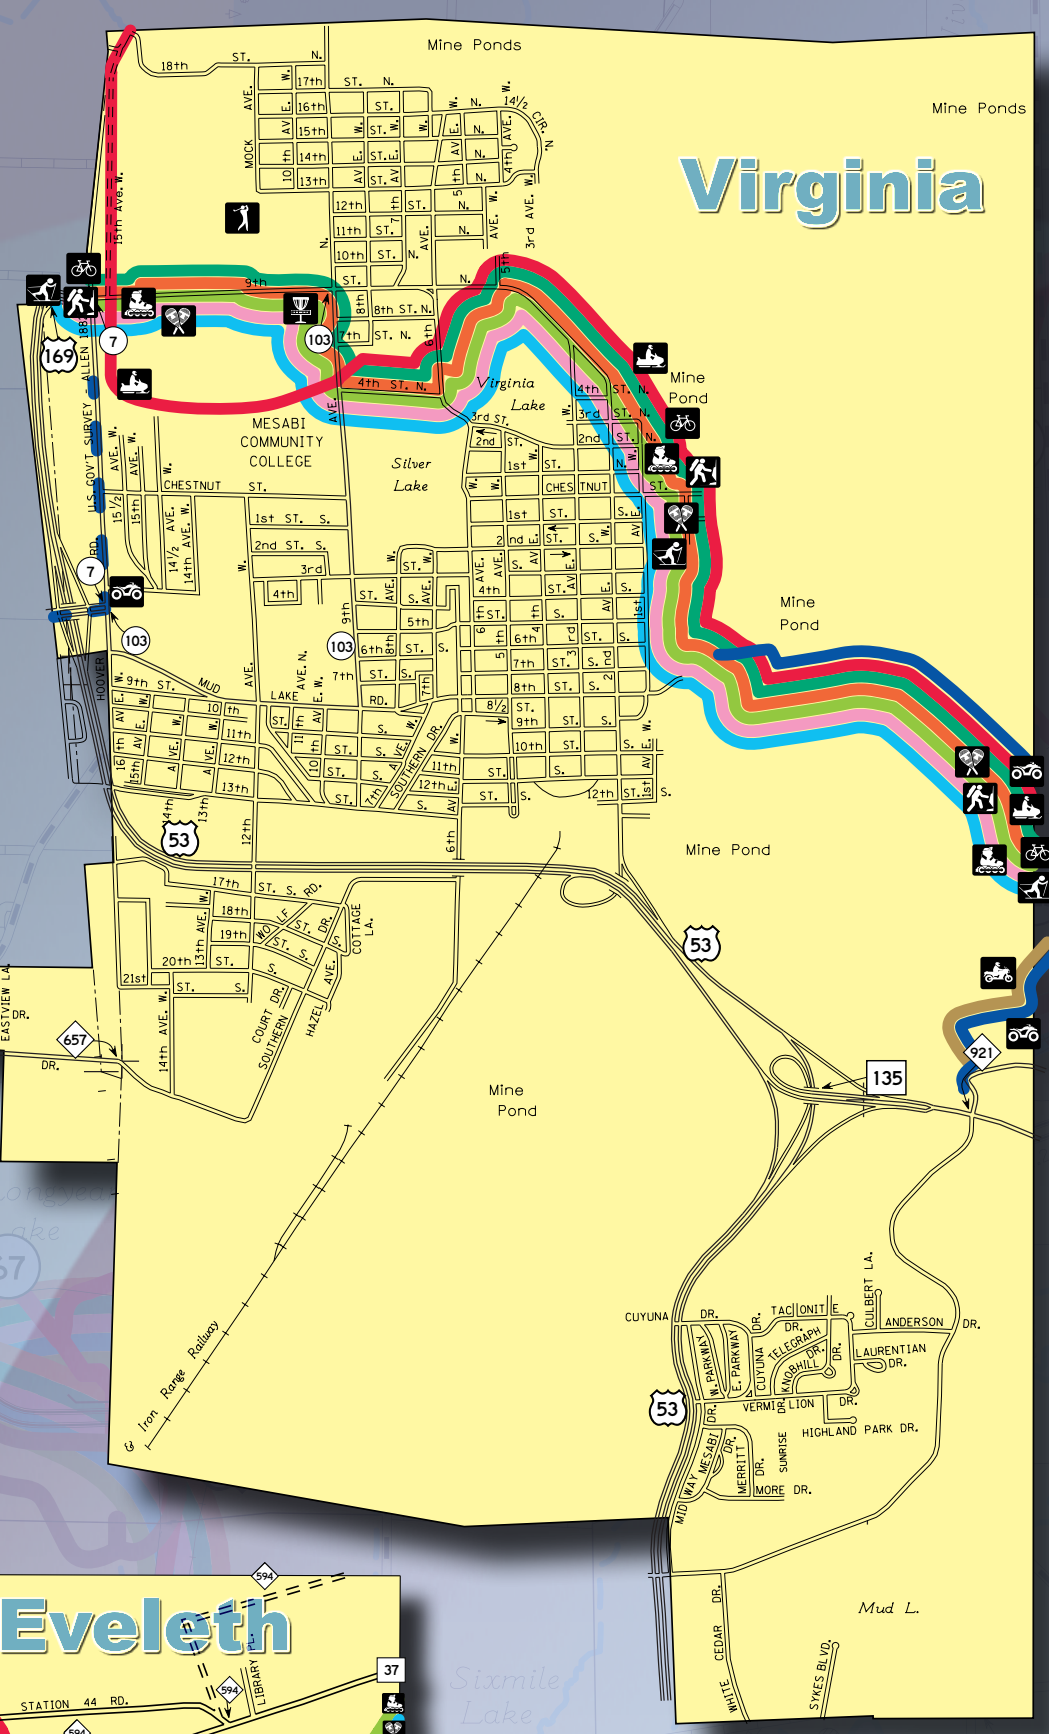

Pomp's
TIRE SERVICE, INC.

201 Hoover Rd. N • Virginia, MN
(218) 741-5562 • pompstire.com

Quality Roofing & Siding For Less!

35th Anniversary 1989-2024

- Hail & Storm Damage Specialists
- Licensed & Insured
- Residential & Commercial
- Free Estimates & Reference List
- Shingle, Flat & Metal Roofing
- Lifetime LP, Steel & Vinyl Siding
- Lifetime Soffit & Fascia
- Seamless Aluminum Gutters

www.MillersRoofing.net

218-969-0606

Free Local Area Trails Map

Central St. Louis County with Eveleth, Virginia & Hibbing Area Minnesota

Scan the QR Code for a Digital Copy

LincolnMarketing

TRAPLINE LIQUOR & Convenience

Don't limit happy to an hour
Your one stop shop for all your needs!

Open Mon - Sat 8am-10pm • Sun 11am-6pm

218-984-BYOB (2962)

4897 Hwy 21 • Embarrass, MN 55732

ALL INSURANCE COMPANIES ACCEPTED

ARROW AUTO GLASS & DOOR

218-741-2993
411 N 1ST STREET | VIRGINIA

76 YEARS OF SERVICE

- AUTOMOTIVE GLASS REPAIR & REPLACEMENT
- CUSTOM SHOWER GLASS
- RESIDENTIAL WINDOW GLASS REPLACEMENT
- AUTO BODY PAINT, TOOLS & SUPPLIES
- COMMERCIAL WINDOWS & DOORS
- CUSTOM MIRRORS & PLEXIGLASS

OWNERS
Jerry Stimac & Jeff Stimac

HOME | AUTO | COMMERCIAL

arrowautosupply.com

501 Iron Drive • Hwy. 169
Chisholm, MN
(218) 254-2000
Toll Free (877) 255-3156
chisholmnn.com
facebook.com/chisholmnn

- Located across the highway from Minnesota Discovery Center
- Direct access to superbly groomed snowmobile trails & biking on the Mesabi Trails
- Free Continental Breakfast

GPM SOLUTIONS DRIVEN

Leader in Dewatering Solutions
Submersible Pumps • Floating Barges • 24/7 Service & Support

- Custom design options for all your dewatering applications
- Shore mounted mobile skids
- Climate controlled automated pump houses

Manufactured in Duluth, MN | MADE IN THE USA

4432 Venture Avenue, Duluth, MN 55811
www.gpmco.com • 218-722-9904

ROCK RIDGE SCHOOL DISTRICT #2809

Delivering World-Class Education on the Range PreK - 12th Grade

(218) 735-3500 • RRPS.ORG
1405 PROGRESS PARKWAY • VIRGINIA, MN 55792

TURBO DIESEL & ELECTRIC

218-729-5365
turbodieselandelectric.com

5497 Miller Trunk Hwy.
Hermantown, MN

AUTHORIZED PARTS & SERVICES FOR DIESEL INJECTION, TURBO CHARGERS & ELECTRICAL REPAIR
LIGHT & HEAVY DUTY • DRIVE-IN SERVICE
FIELD SERVICE ON INDUSTRIAL

Monstersink CUSTOM APPAREL

5465 Mt. Iron Dr.
Virginia, MN 55792
218-248-6789
shopmonstersink.com
monstersinkmn@gmail.com

MOVING THIS SUMMER!
New Location
8870 Slate St.
Mt. Iron, MN 55768
Julie Simek ~ Owner

Shirts * Jackets * Hats * Mugs
Tumblers * Custom Gifts
Your personal picture on anything

UNION SHOP UNITED STEELWORKERS USW BULK ORDER DISCOUNTS NO SET UP FEES

Lava to Lakes

NEW EXHIBIT Summer 2025

www.glaquarium.org • Duluth, MN • Open Daily 10 - 6

Today's Specials!

- create your own pizza $5.99
- chicken Marsala $11.99
- asparagus soup of the day $3.99
- salmon asparagus $12.99

• Shop • Dine • Play • Stay

LOCALLY