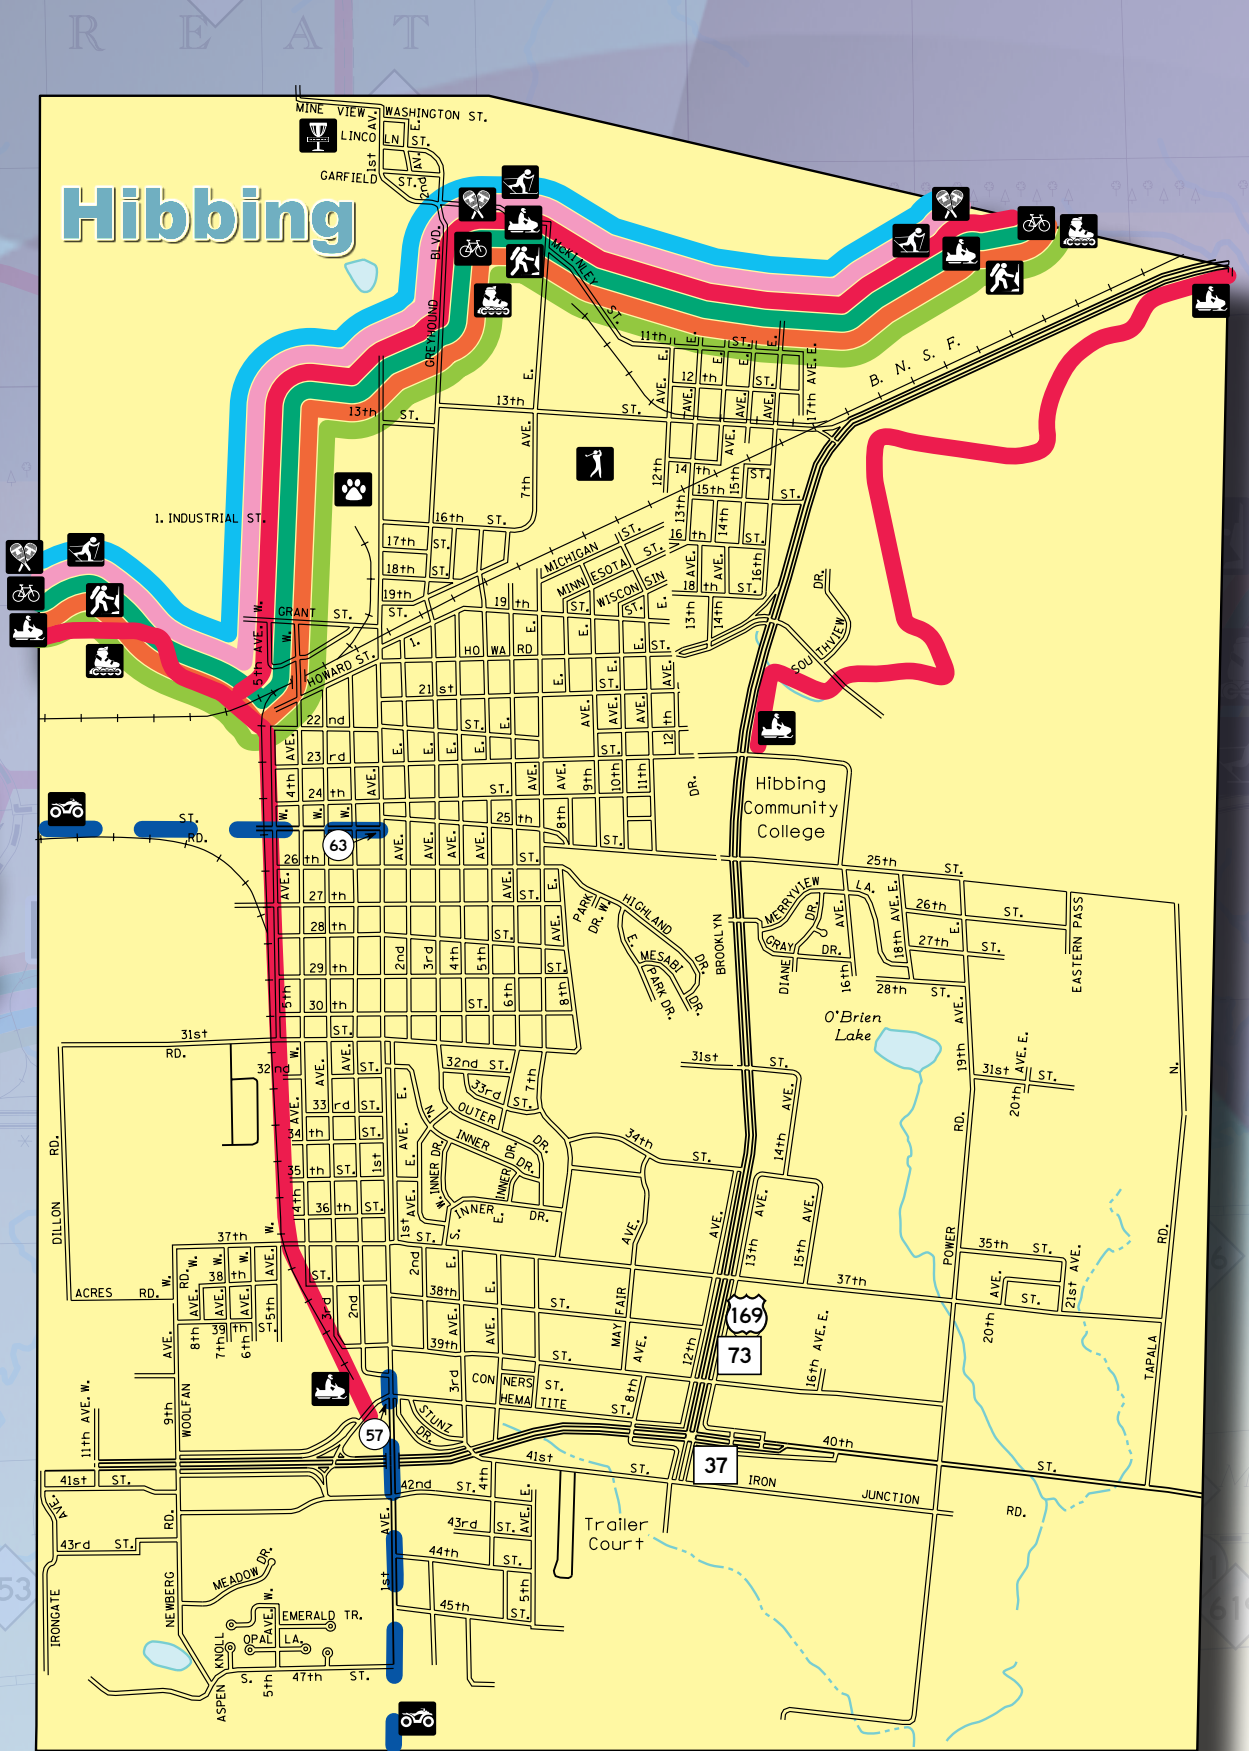

Pomp's
TIRE SERVICE, INC.

201 Hoover Rd. N • Virginia, MN
(218) 741-5562 • pompstire.com

Quality Roofing & Siding For Less!

35th Anniversary 1989-2024

- Hail & Storm Damage Specialists
- Licensed & Insured
- Residential & Commercial
- Free Estimates & Reference List
- Shingle, Flat & Metal Roofing
- Lifetime LP, Steel & Vinyl Siding
- Lifetime Soffit & Fascia
- Seamless Aluminum Gutters

www.MillersRoofing.net

218-969-0606

Free Local Area Trails Map

Central St. Louis County with Eveleth, Virginia & Hibbing Area Minnesota

Scan the QR Code for a Digital Copy

LincolnMarketing

TRAPLINE LIQUOR & Convenience

Don't limit happy to an hour
Your one stop shop for all your needs!

Open Mon - Sat 8am-10pm • Sun 11am-6pm

218-984-BYOB (2962)

4897 Hwy 21 • Embarrass, MN 55732

ALL INSURANCE COMPANIES ACCEPTED

ARROW AUTO GLASS & DOOR

218-741-2993
411 N 1ST STREET | VIRGINIA

76 YEARS OF SERVICE

- AUTOMOTIVE GLASS REPAIR & REPLACEMENT
- CUSTOM SHOWER GLASS
- RESIDENTIAL WINDOW GLASS REPLACEMENT
- AUTO BODY PAINT, TOOLS & SUPPLIES
- COMMERCIAL WINDOWS & DOORS
- CUSTOM MIRRORS & PLEXIGLASS

OWNERS
Jerry Stimac & Jeff Stimac

HOME | AUTO | COMMERCIAL

arrowautosupply.com

501 Iron Drive • Hwy. 169
Chisholm, MN
(218) 254-2000
Toll Free (877) 255-3156
chisholmnn.com
facebook.com/chisholmnn

- Located across the highway from Minnesota Discovery Center
- Direct access to superbly groomed snowmobile trails & biking on the Mesabi Trails
- Free Continental Breakfast

GPM SOLUTIONS DRIVEN

Leader in Dewatering Solutions
Submersible Pumps • Floating Barges • 24/7 Service & Support

- Custom design options for all your dewatering applications
- Shore mounted mobile skids
- Climate controlled automated pump houses

Manufactured in Duluth, MN | MADE IN THE USA

4432 Venture Avenue, Duluth, MN 55811
www.gpmco.com • 218-722-9904

ROCK RIDGE SCHOOL DISTRICT #2809

Delivering World-Class Education on the Range PreK - 12th Grade

(218) 735-3500 • RRPS.ORG
1405 PROGRESS PARKWAY • VIRGINIA, MN 55792

TURBO DIESEL & ELECTRIC

218-729-5365
turbodieselandelectric.com

5497 Miller Trunk Hwy.
Hermantown, MN

AUTHORIZED PARTS & SERVICES FOR DIESEL INJECTION, TURBO CHARGERS & ELECTRICAL REPAIR
LIGHT & HEAVY DUTY • DRIVE-IN SERVICE
FIELD SERVICE ON INDUSTRIAL

Monstersink CUSTOM APPAREL

5465 Mt. Iron Dr.
Virginia, MN 55792
218-248-6789
shopmonstersink.com
monstersinkmn@gmail.com

MOVING THIS SUMMER!
New Location
8870 Slate St.
Mt. Iron, MN 55768
Julie Simek ~ Owner

Shirts * Jackets * Hats * Mugs
Tumblers * Custom Gifts
Your personal picture on anything

UNION SHOP UNITED STEELWORKERS USW BULK ORDER DISCOUNTS NO SET UP FEES

Lava to Lakes

NEW EXHIBIT Summer 2025

www.glaquarium.org • Duluth, MN • Open Daily 10 - 6

Today's Specials!

- create your own pizza $5.99
- chicken Marsala $11.99
- asparagus soup of the day $3.99
- salmon asparagus $12.99

• Shop • Dine • Play • Stay

LOCALLY