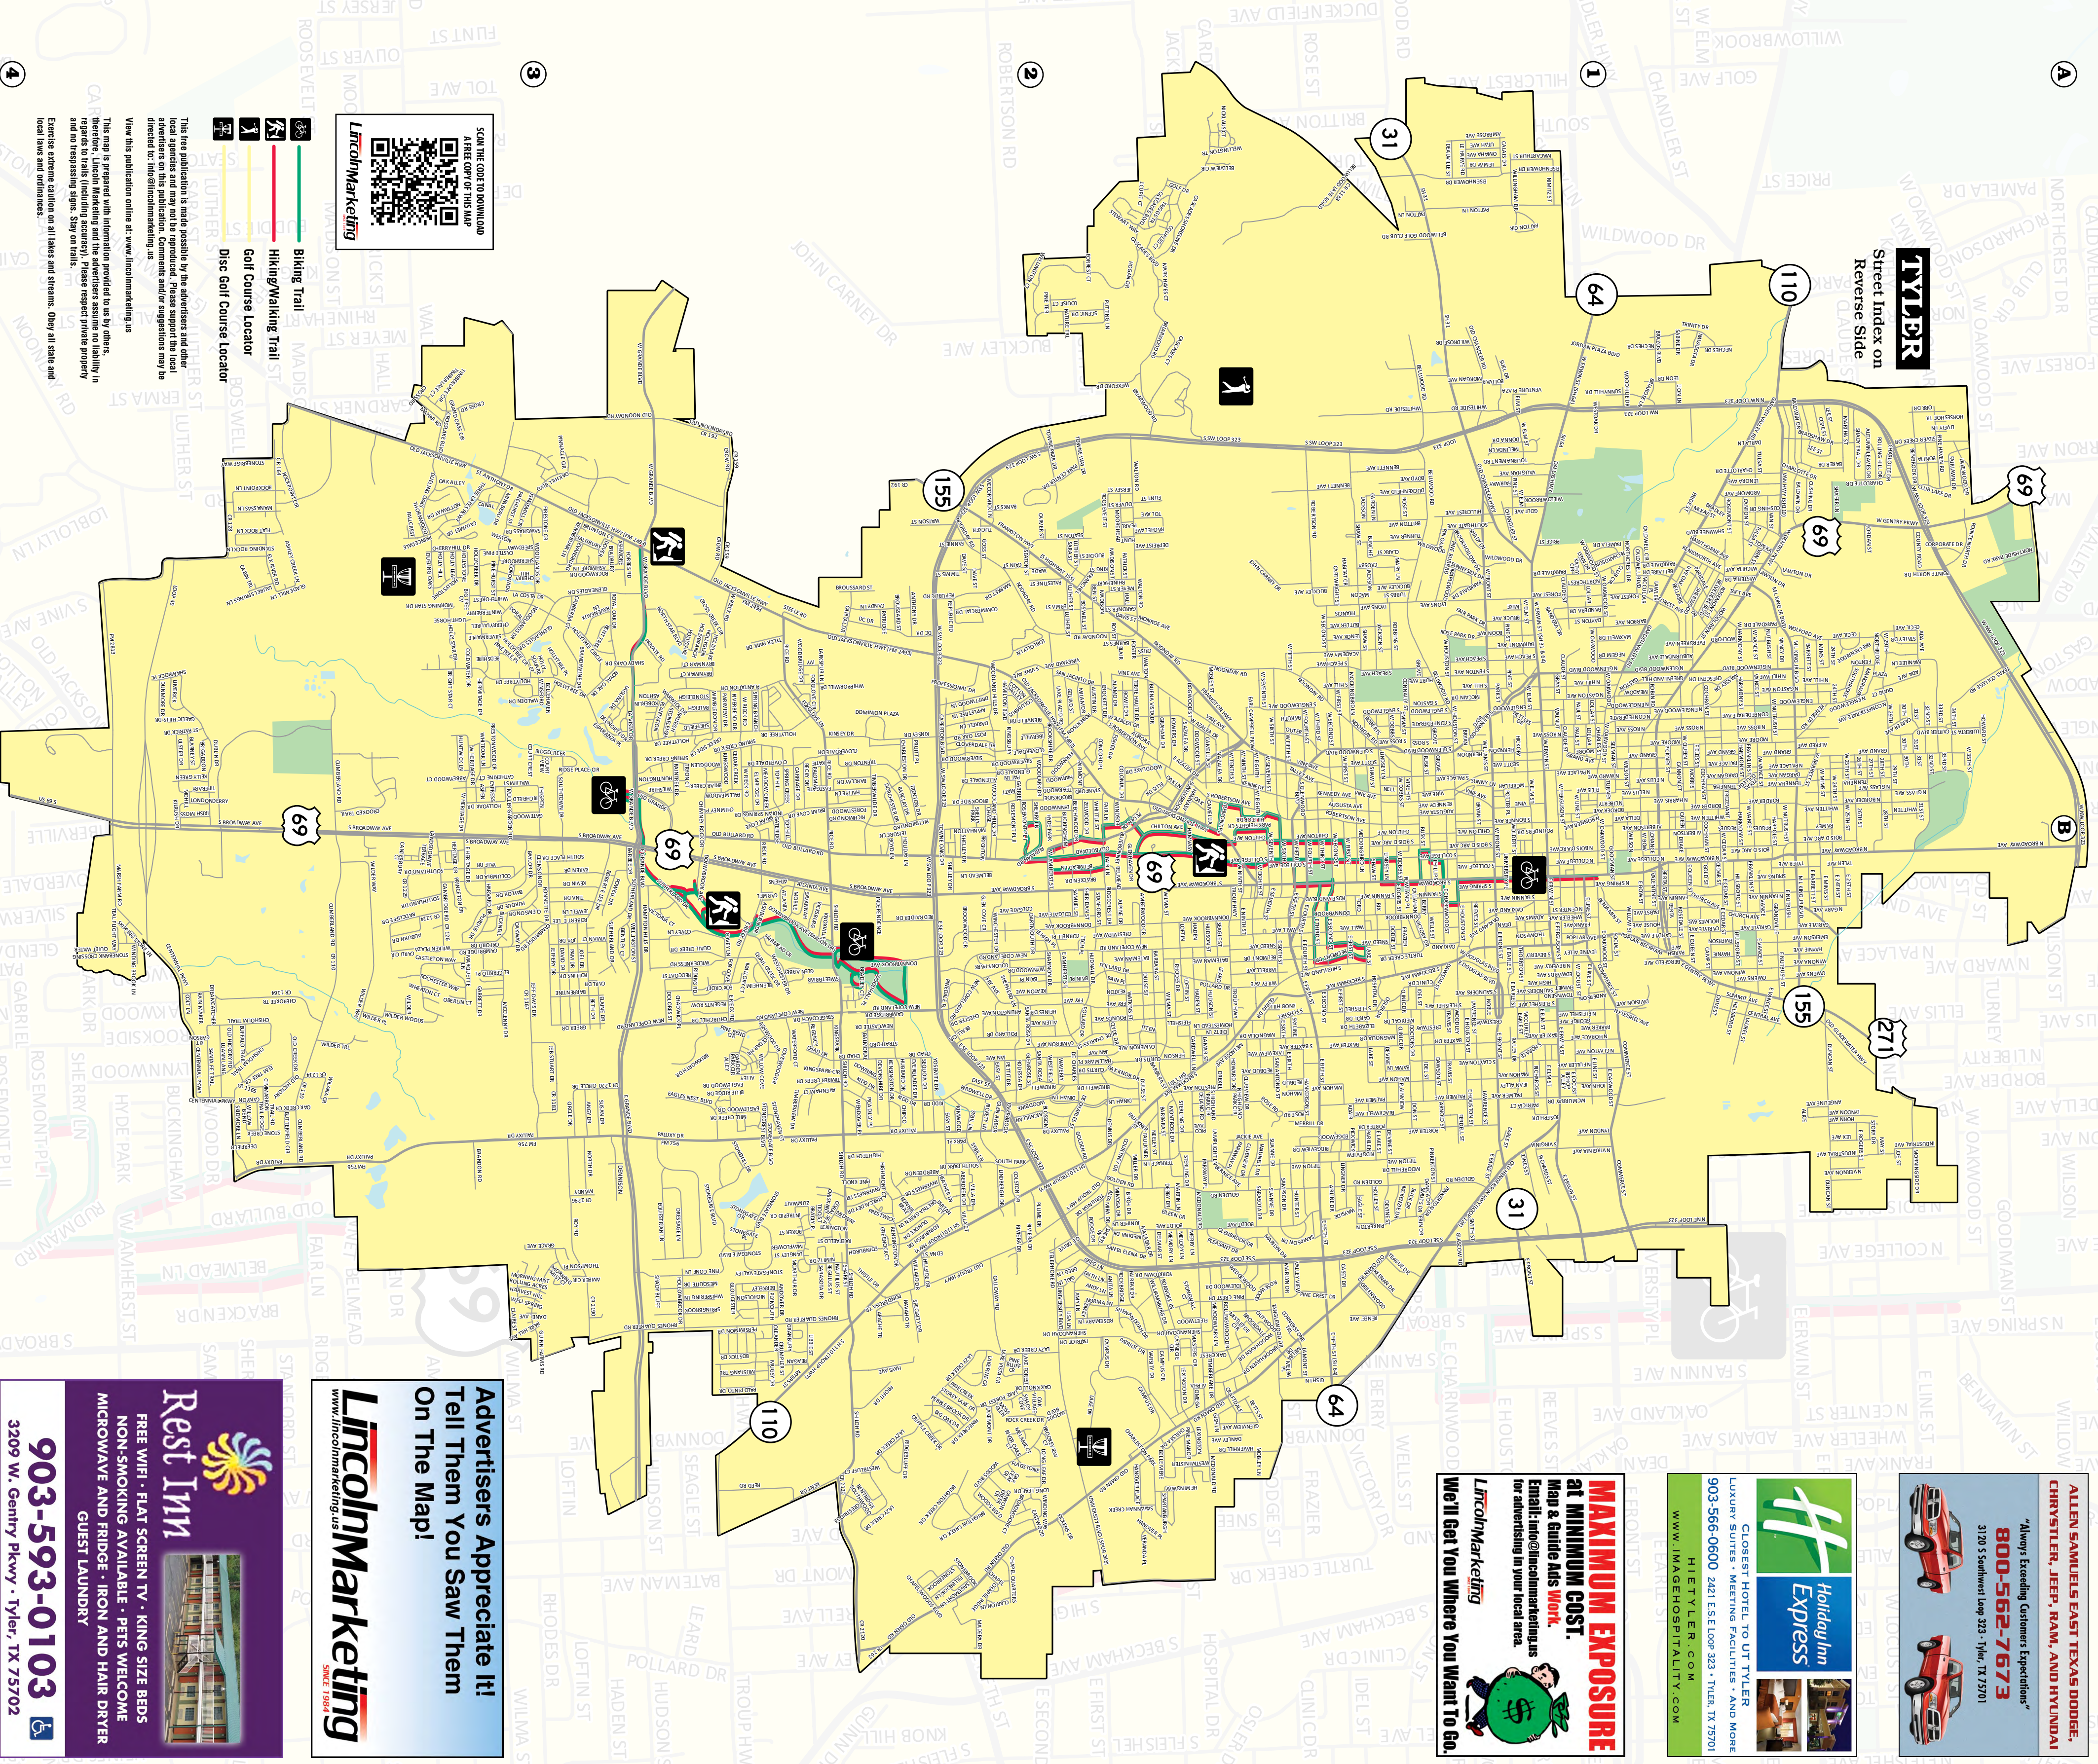

Smith County Featuring Tyler, Texas

**1 STOP LIQUOR
BEER & WINE**

903-877-9355

403 S. Main St. • Winona, TX 75792

**The Back Porch
Restaurant**

903-877-2225

407 S. Main St. • Winona, TX 75792

Walmart

Save money. Live better.

1311 S Jackson St
Jacksonville, TX 75766
www.walmart.com

(903) 589-3434

**Tyler Express
Inn & Suites**

Amenities:

- Walking distance from area restaurants
- Short driving distance from area attractions and entertainment.
- Complimentary full hot breakfast buffet bar
- Fitness Center • Business Center
- Baggage hold • Free Parking • Bus Parking

We are conveniently located between Dallas and Shreveport at the intersection of Loop 323 and Hwy 69

www.tylerexpressinnandsuites.com

Check-In: 1:00 PM
Check-Out: 11:00 AM
Direct: 903-526-3700
Toll Free: 888-526-3710
2631 N NW Loop 323
Tyler, Texas 75702

REAL ESTATE

Buying a Home? • Selling a Home? • Relocating?

I am a dedicated and successful real estate professional here in East Texas. My personal goal is to simplify the process of buying and selling real estate, and to satisfy everyone's needs to the best of my ability.

FEEL FREE TO CONTACT US FOR HOME FINDING ASSISTANCE AND AREA INFORMATION.

CELL PHONE OFFICE PHONE OFFICE FAX
(903)360-2294 (903)894-8141 (903) 894-1045

www.countylinerealty.com

PATTY MCADDO-TAYLOR
OWNER/REALTOR®

TYLER
Street Index on
Reverse Side

SCAN THE CODE TO DOWNLOAD
A FREE COPY OF THIS MAP

LincolnMarketing

- Biking Trail
- Hiking/Walking Trail
- Golf Course Locator
- Disc Golf Course Locator

ALLEN SAMUELS EAST TEXAS DODGE, CHRYSLER, JEEP, RAM, AND HYUNDAI

"Always Exceeding Customer Expectations"

800-562-7673

3120 S. Southwell Loop 323 • Tyler, TX 75701

Holiday Inn Express

CLOSEST HOTEL TO UT TYLER
LUXURY SUITES • MEETING FACILITIES • AND MORE

903-566-0600 2421 S.E. LOOP 323 • TYLER, TX 75701

www.hietyler.com

www.imagehospitality.com

**MAXIMUM EXPOSURE
at MINIMUM COST.**
Map & Guide Ads Work.

Email: info@lincolnmarketing.us
for advertising in your local area.

LincolnMarketing
We'll get you where you want to go.

Advertisers Appreciate It!
Tell Them You Saw Them
On The Map!

LincolnMarketing
www.lincolnmarketing.us

Rest Inn

FREE WIFI • FLAT SCREEN TV • KING SIZE BEDS
NON-SMOKING AVAILABLE • PETS WELCOME
MICROWAVE AND BRIDGE • IRON AND HAIR DRYER
GUEST LAUNDRY

903-593-0103

3209 W. Gentry Pkwy. • Tyler, TX 75702