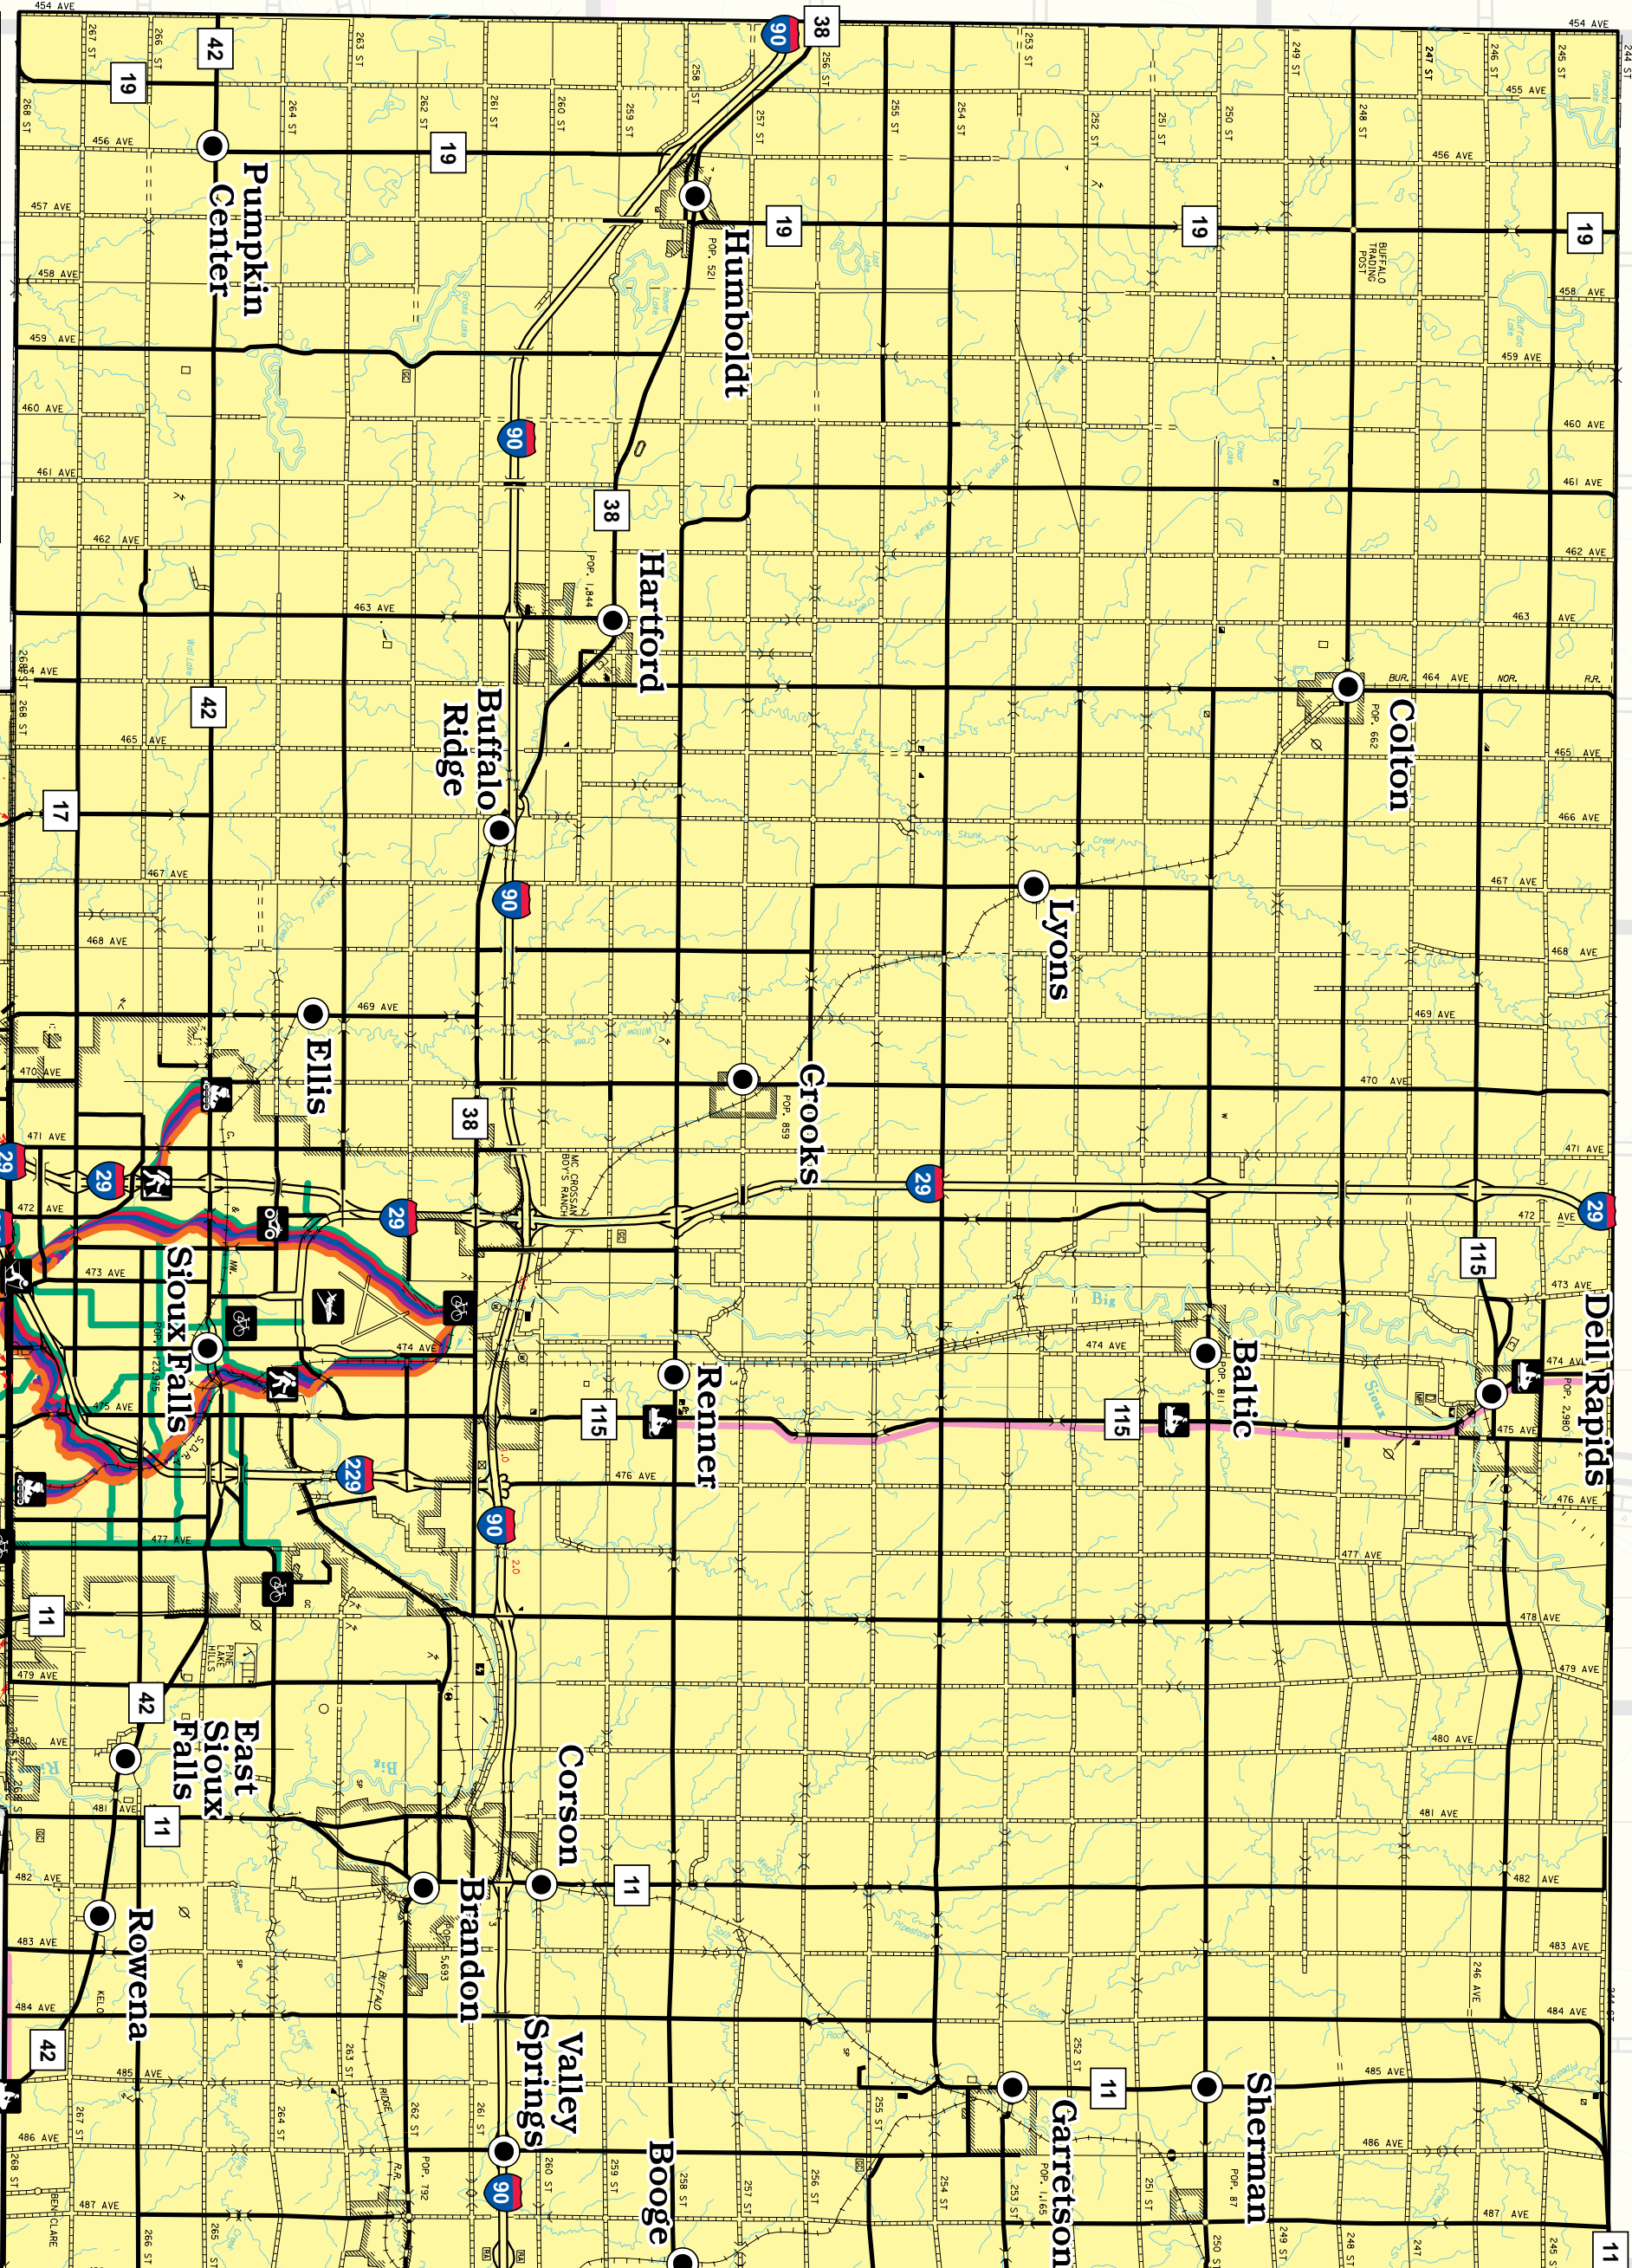

LINCOLN COUNTY

Super 8
YOUR COMMITMENT TO EXCELLENCE REWARDS US WITH 15% OFF ROOM RATE
*Corporate rates for pre-approved clients. Not valid with any other discounts, or special events. *See website for details. Expires 06/30/13.
Super Start Breakfast - Pet Friendly Free Wi-Fi/HD Fitness Room Close to 251 and Airport
4809 N. Cliff Ave - Sioux Falls, SD - 605-339-9212

GROOM ROOM
PET GROOMING
CINDY TAYLOR
408 IRONWOOD STREET
BRANDON, SD
CALL 581-5002 FOR APPOINTMENT

Friest Firewood Express
Tree Trimming
(Formerly Woods Stump Removal)
• Stump Removal
• Tree Trimming
• Tree Removal
• Fire Woods
• Free Estimates
• Insured/Bonded
• Commercial/ Residential Snow Removal
605-335-7201
605-261-7701
Sioux Falls