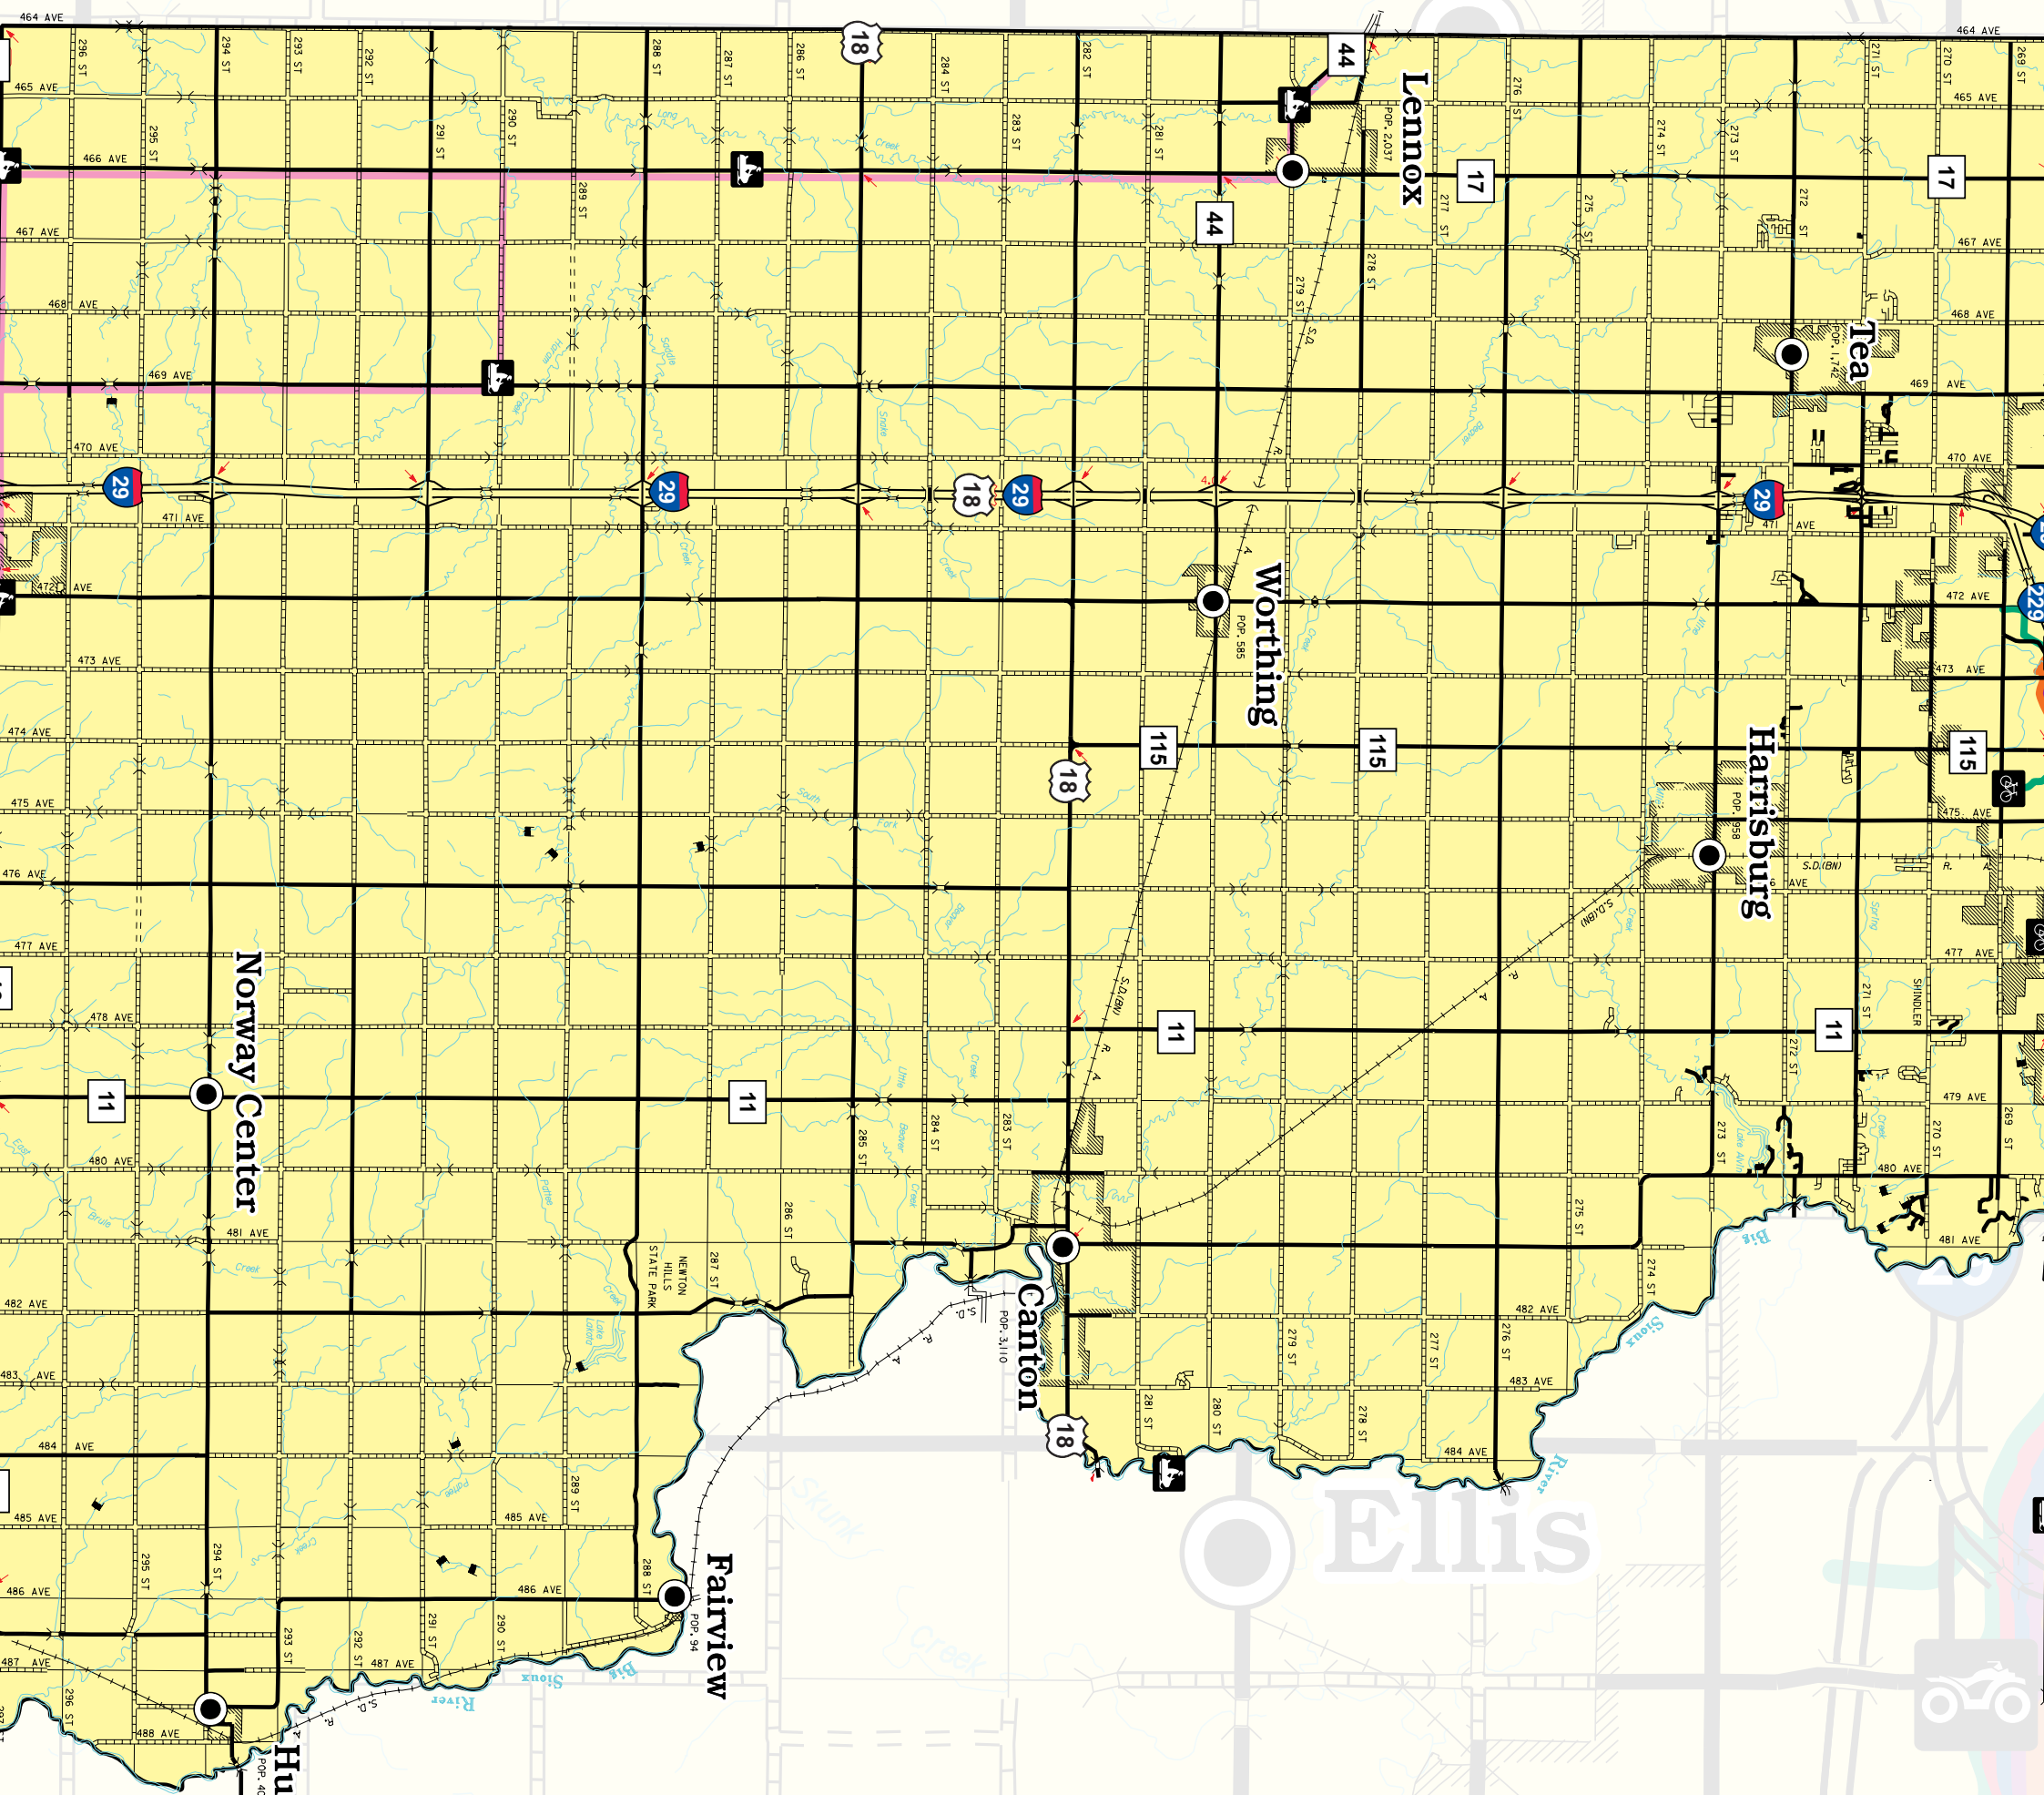

Zomer Truck & Trailer Sales
★ New & Used Parts
★ Oil Changes
★ Full Service Truck & Trailer Repair
★ DOT Inspections
*Best in 7th Business District
1701 East Pawnee Blvd., Sioux Falls, SD
www.zomertucks.com
Toll Free 877-518-4783

VFW Lounge
321 MAN, BRANDON, SD
• OPEN TO THE PUBLIC
• PARTY ROOM AVAILABLE
• PULL TABS • DAILY SPECIALS
KITCHEN OPEN: MON-SAT 5PM-9PM
HAPPY HOUR MON-FRI 4PM-7PM
582-3411

Sam's CLUB
3201 S Louise Ave.
Sioux Falls, SD 57106
605-362-0119
www.samsclub.com

Fischenich Painting
• Commercial & Residential
• Custom Woodworking
• Wall Coverings
Grant Fischenich: 605-366-9140
Brant Huisman: 605-351-6625

Support Your Local Merchants
Scan The QR Code
For Free Online Coupons
LincolnMarketing
www.lincolnmarketing.us

Trail Types:
Snowmobile Trail
ATV Trail
Bicycle Trail/Route
Hiking/Walking Trail
In-Line Skating
Cross-Country Ski Trail
Airport Locator

SCAN THE QR CODE TO DOWNLOAD A FREE COPY OF THIS MAP
LincolnMarketing