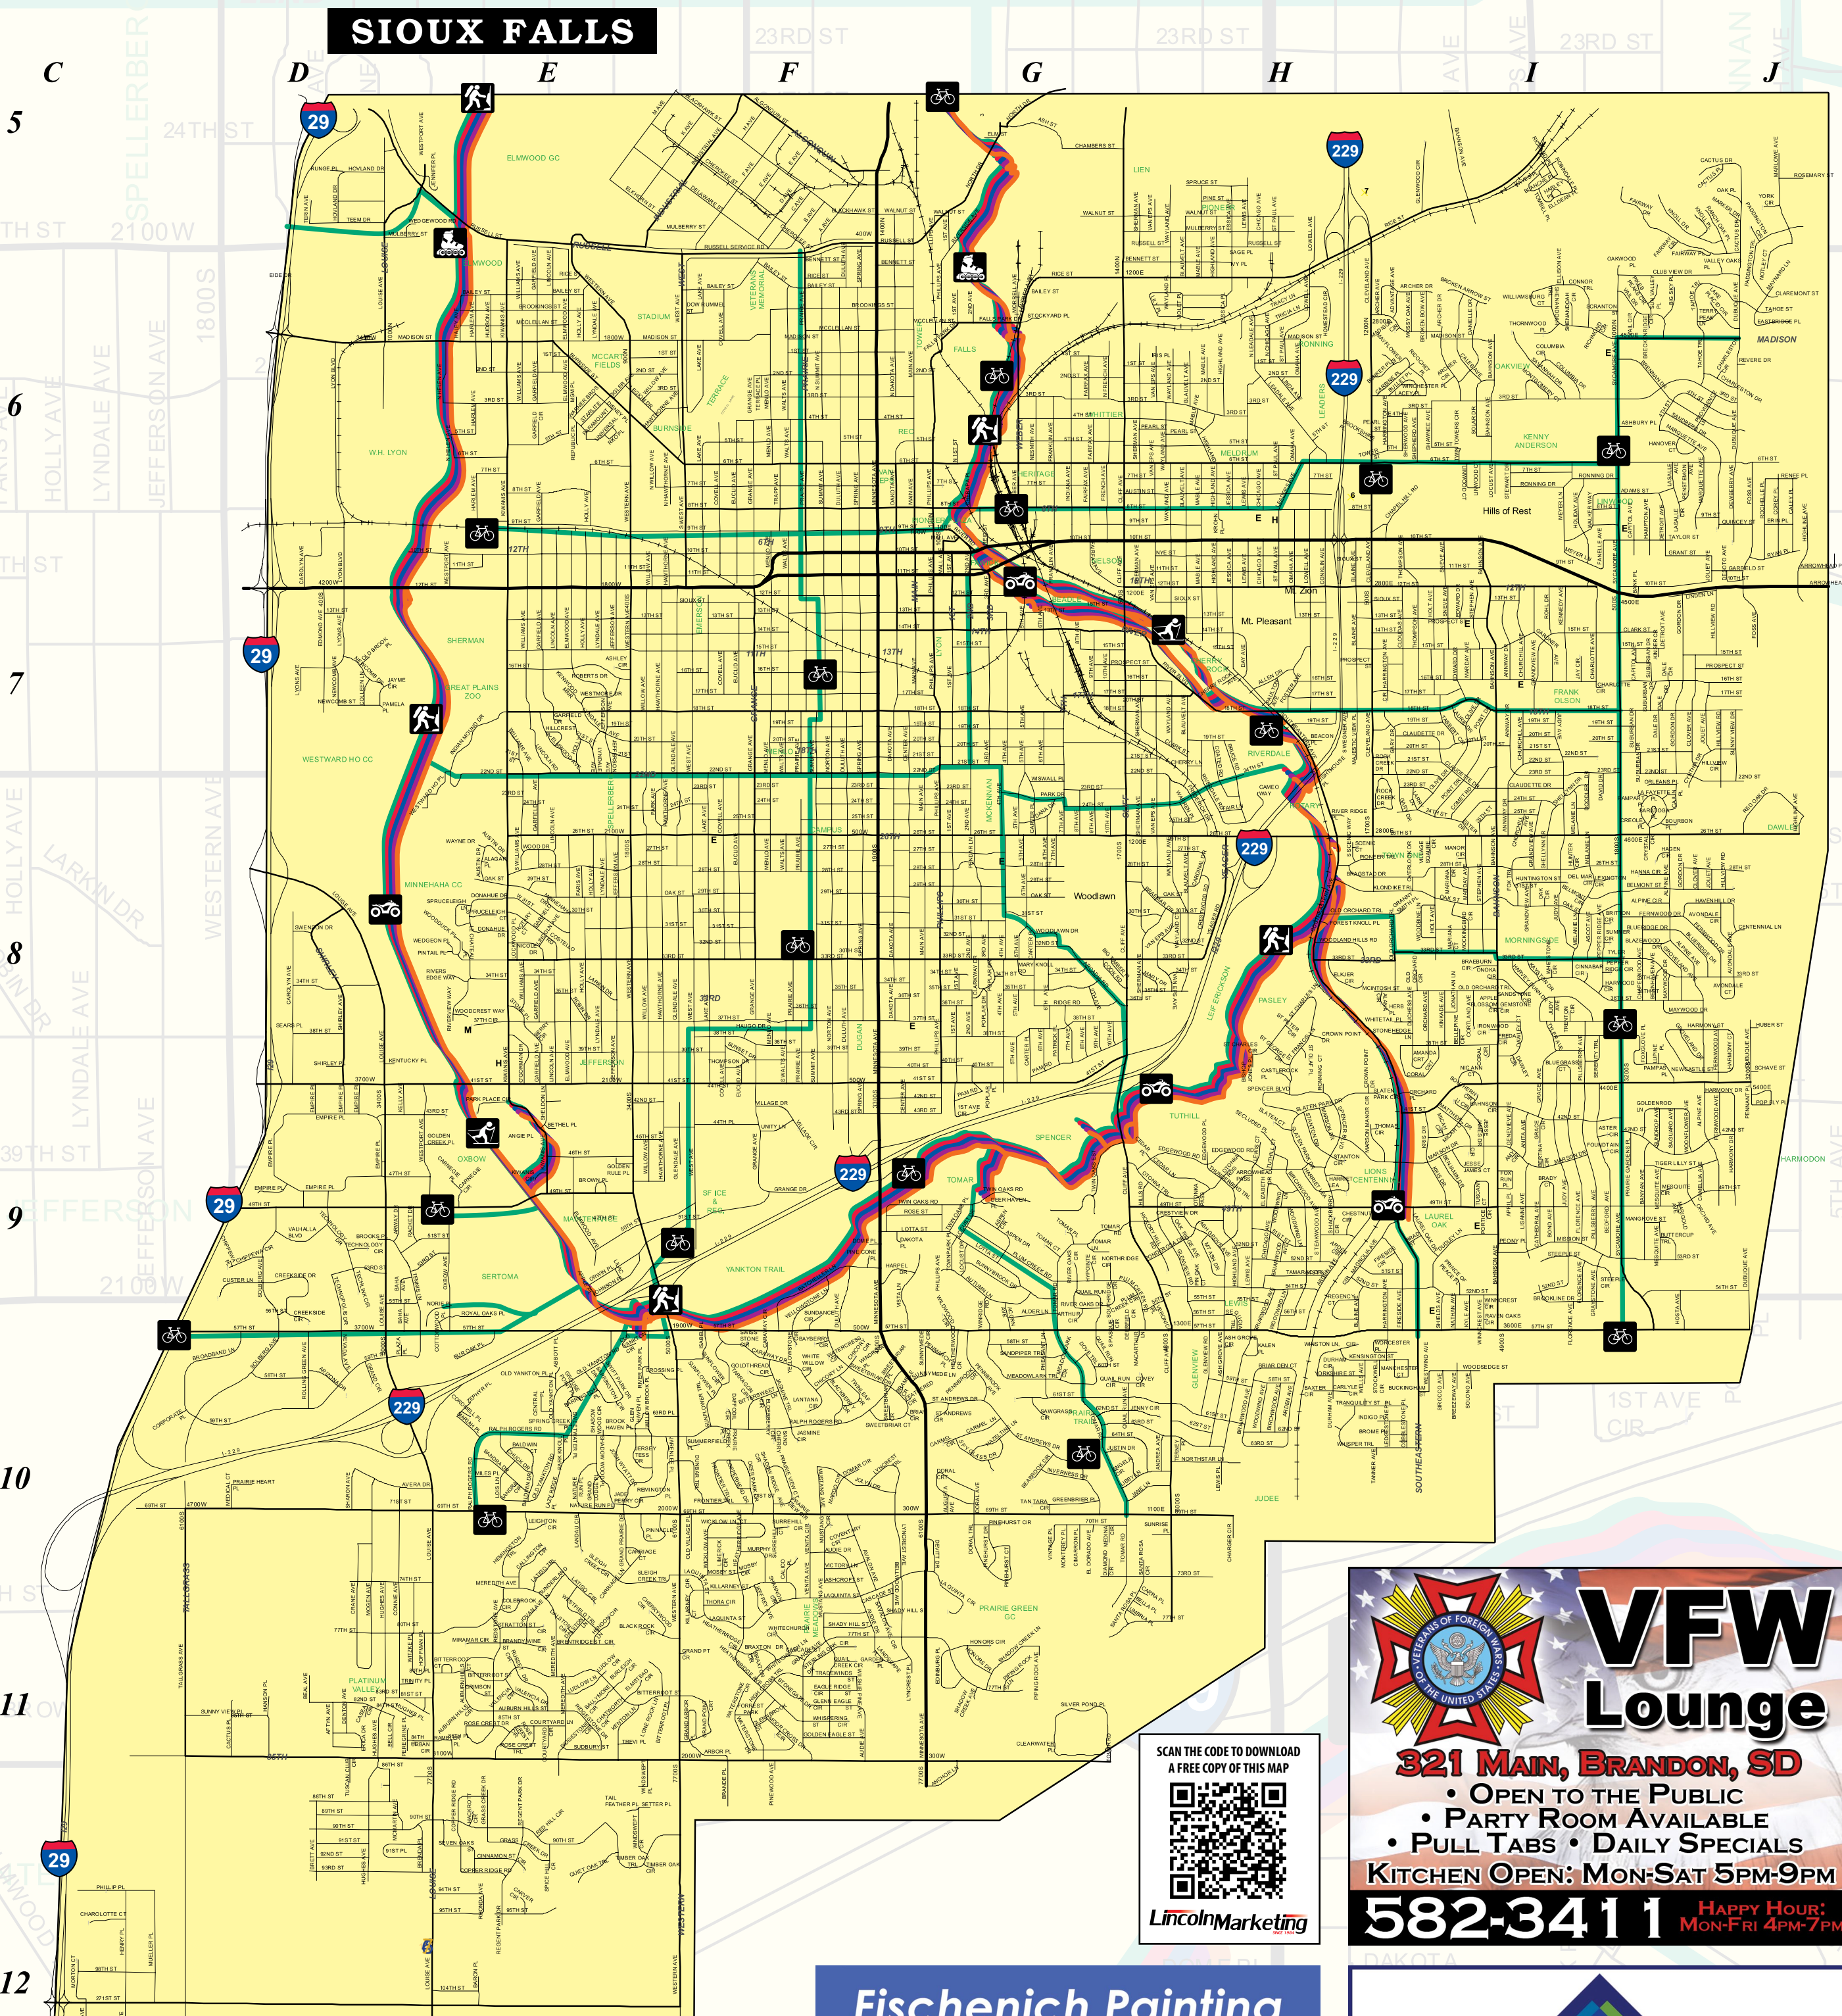

Trail Types:
 Snowmobile Trail
 ATV Trail
 Bicycle Trail/Route
 Hiking/Walking Trail
 In-Line Skating
 Cross-Country Ski Trail
 Airport Locator

SCAN THE QR CODE TO DOWNLOAD A FREE COPY OF THIS MAP
LincolnMarketing