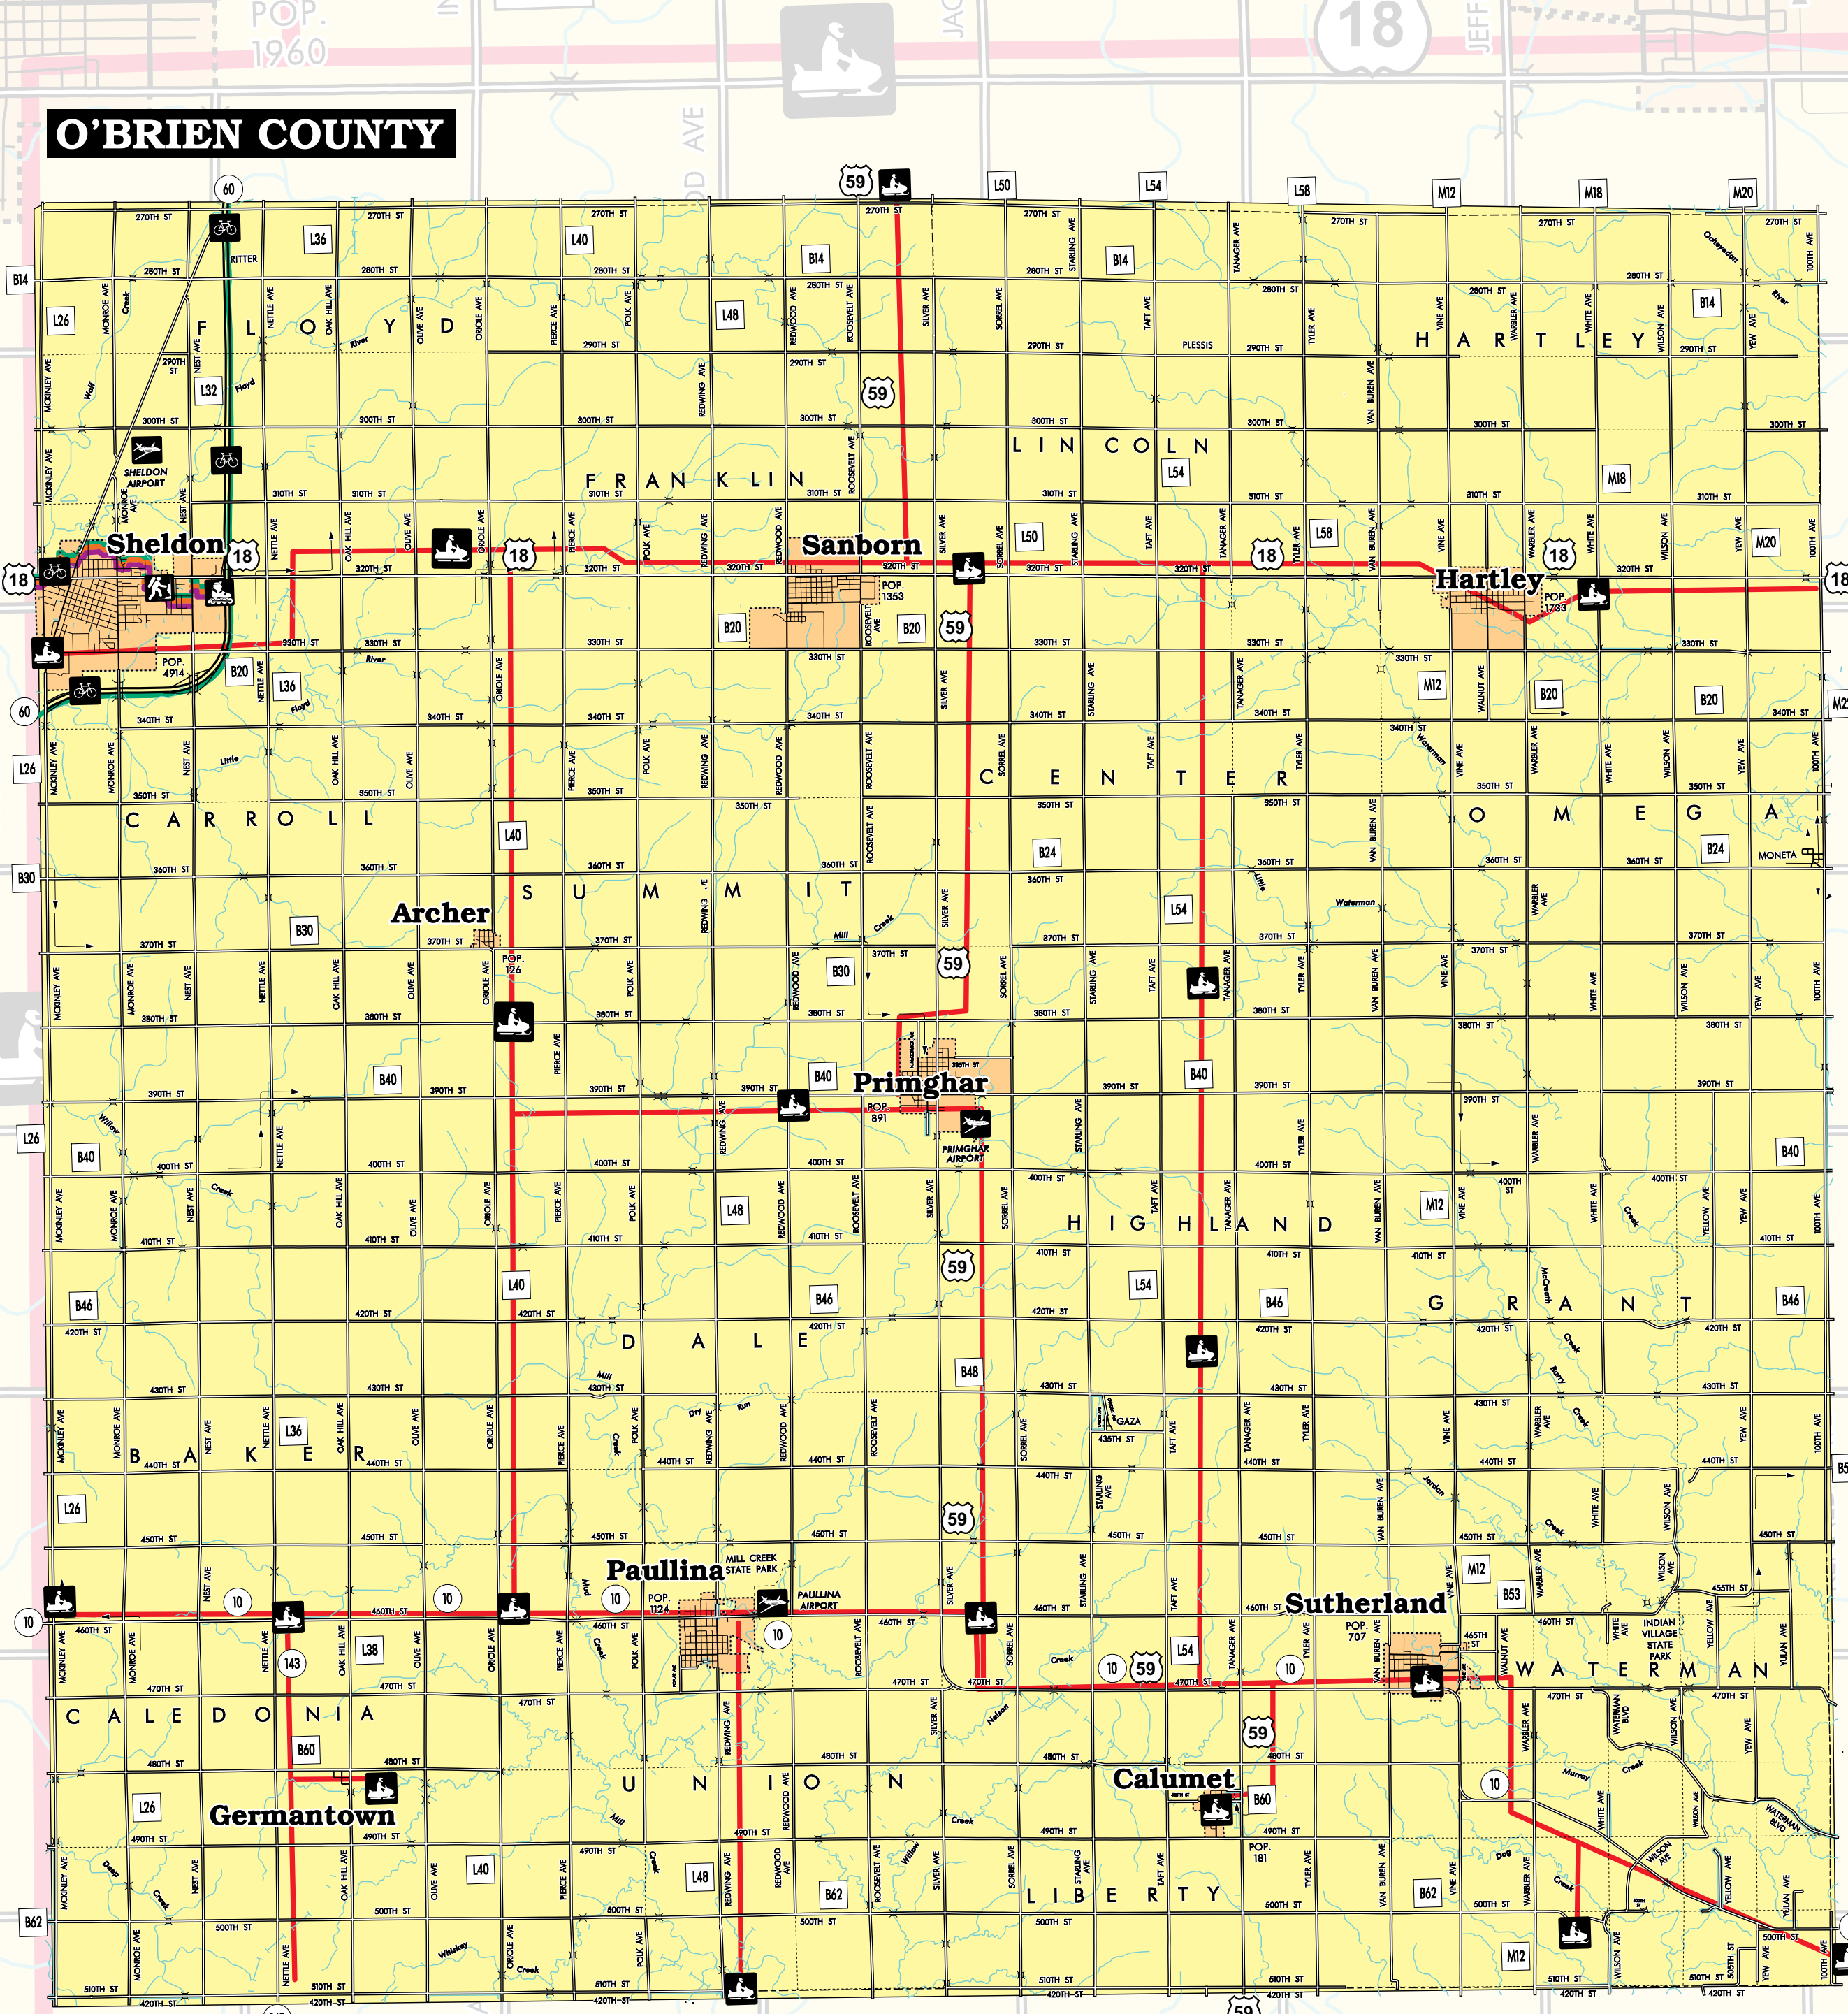

GREAT RATES! GREAT BUYS!
VANDE VEGTE AND ZOMER
REALTY AND AUCTION, INC.

WHERE WE WORK FOR YOU!

Darrell Vande Vegte, Broker	712.726.3428
Mark Zomer, Broker	712.470.2526
Gary Vander Berg	712.476.5843
Main Street Office	712.476.9443
Kari Faber	712.473.2504
Ryan Zomer	712.441.3970
Mike Bargaars	605.413.8997
Rick Childress	605.261.3208
Dave Koedam	712.470.2505

AUCTIONEERING • REAL ESTATE
VanZomRealtyAuction.com
1414 Main Street, Rock Valley, IA • 712.476.9443 • Fax 712.476.9880

Sioux Commercial Sweeping

Crack Sealing • Line Painting • Lot Repair
Parking Lot Sweeping • Mudjacking

Curt Van Vorst
231 - 7th Ave SE • Sioux Center, IA
712-722-3932
Cell: 712-441-1096

FREE MAP
INCLUDES TRAILS

Sioux County & O'Brien County, Iowa

POET
biorefining

4970 260th St.
Ashton, IA 51232

712.724.6604
800.322.6792

poet.com/ashton

Call:
651-646-4674

LincolnMarketing

D & K TRANSPORTATION

Long & Short Hauling of Grain
Grain Vac Available

PO Box 422 Ocheyedan
712-758-3603
Cell Phone
712-330-1090

KOOI
Honeywagon Equipment

Rental • Custom Hauling

Houle Tanks	Houle Pumps
4250s	8-10' Pit Pumps
4800s	42' Lagoon Pump
6000s	55' Lagoon Pump

Other Equipment
Houle Pit Agitators • Load Stands
Fill Hoses

Keith Kooi
712-441-1446 or 712-722-4263

The Outfield

Friday Night Special - All you can eat!
Grilled Alaskan Walleye
Braasted Chicken with baked potato & salad bar **$9²⁵**

Bring in this ad and receive $1 off!
Serving from 5-8 every Friday night

712-727-3366
Highway 10 • Granville, IA

MAXIMUM EXPOSURE
at **MINIMUM COST.**

Map & Guide Ads Work.
Email: info@lincolnmarketing.us
for advertising in your local area.

We'll Get You Where You Want To Go.
LincolnMarketing

This free publication is made possible by the advertisers and other local agencies and may not be reproduced. Please support the local advertisers on this publication. Comments and/or suggestions may be directed to: info@lincolnmarketing.us

View this publication online at: www.lincolnmarketing.us

This map is prepared with information provided to us by others, therefore, Lincoln Marketing and the advertisers assume no liability in regards to trails (including accuracy). Please respect private property and no trespassing signs. Stay on trails.

Exercise extreme caution on all lakes and streams. Obey all state and local laws and ordinances: Do not operate snowmobiles on county roads or state highways.

- Snowmobile Trail
- Bicycle Trail/Route
- Hiking/Walking Trail
- In-Line Skating
- Airport Locator

SCAN THE CODE TO DOWNLOAD A FREE COPY OF THIS MAP

LincolnMarketing

AWS
AUTOMATED WASTE SYSTEMS, LLC

Hull, Iowa
866-918-2081

3115 320th St.
Hull, IA 51239

Office Phone
712.439.2081

Dibbet FARM & CUSTOM INC.

7300 gallon Houle tanks with 7 shank Dietrich tool bars with closing wheels and flow meters.

Sioux Center, Iowa
Call for Scheduling
Jerry Dibbet
Ph. 712-395-2248