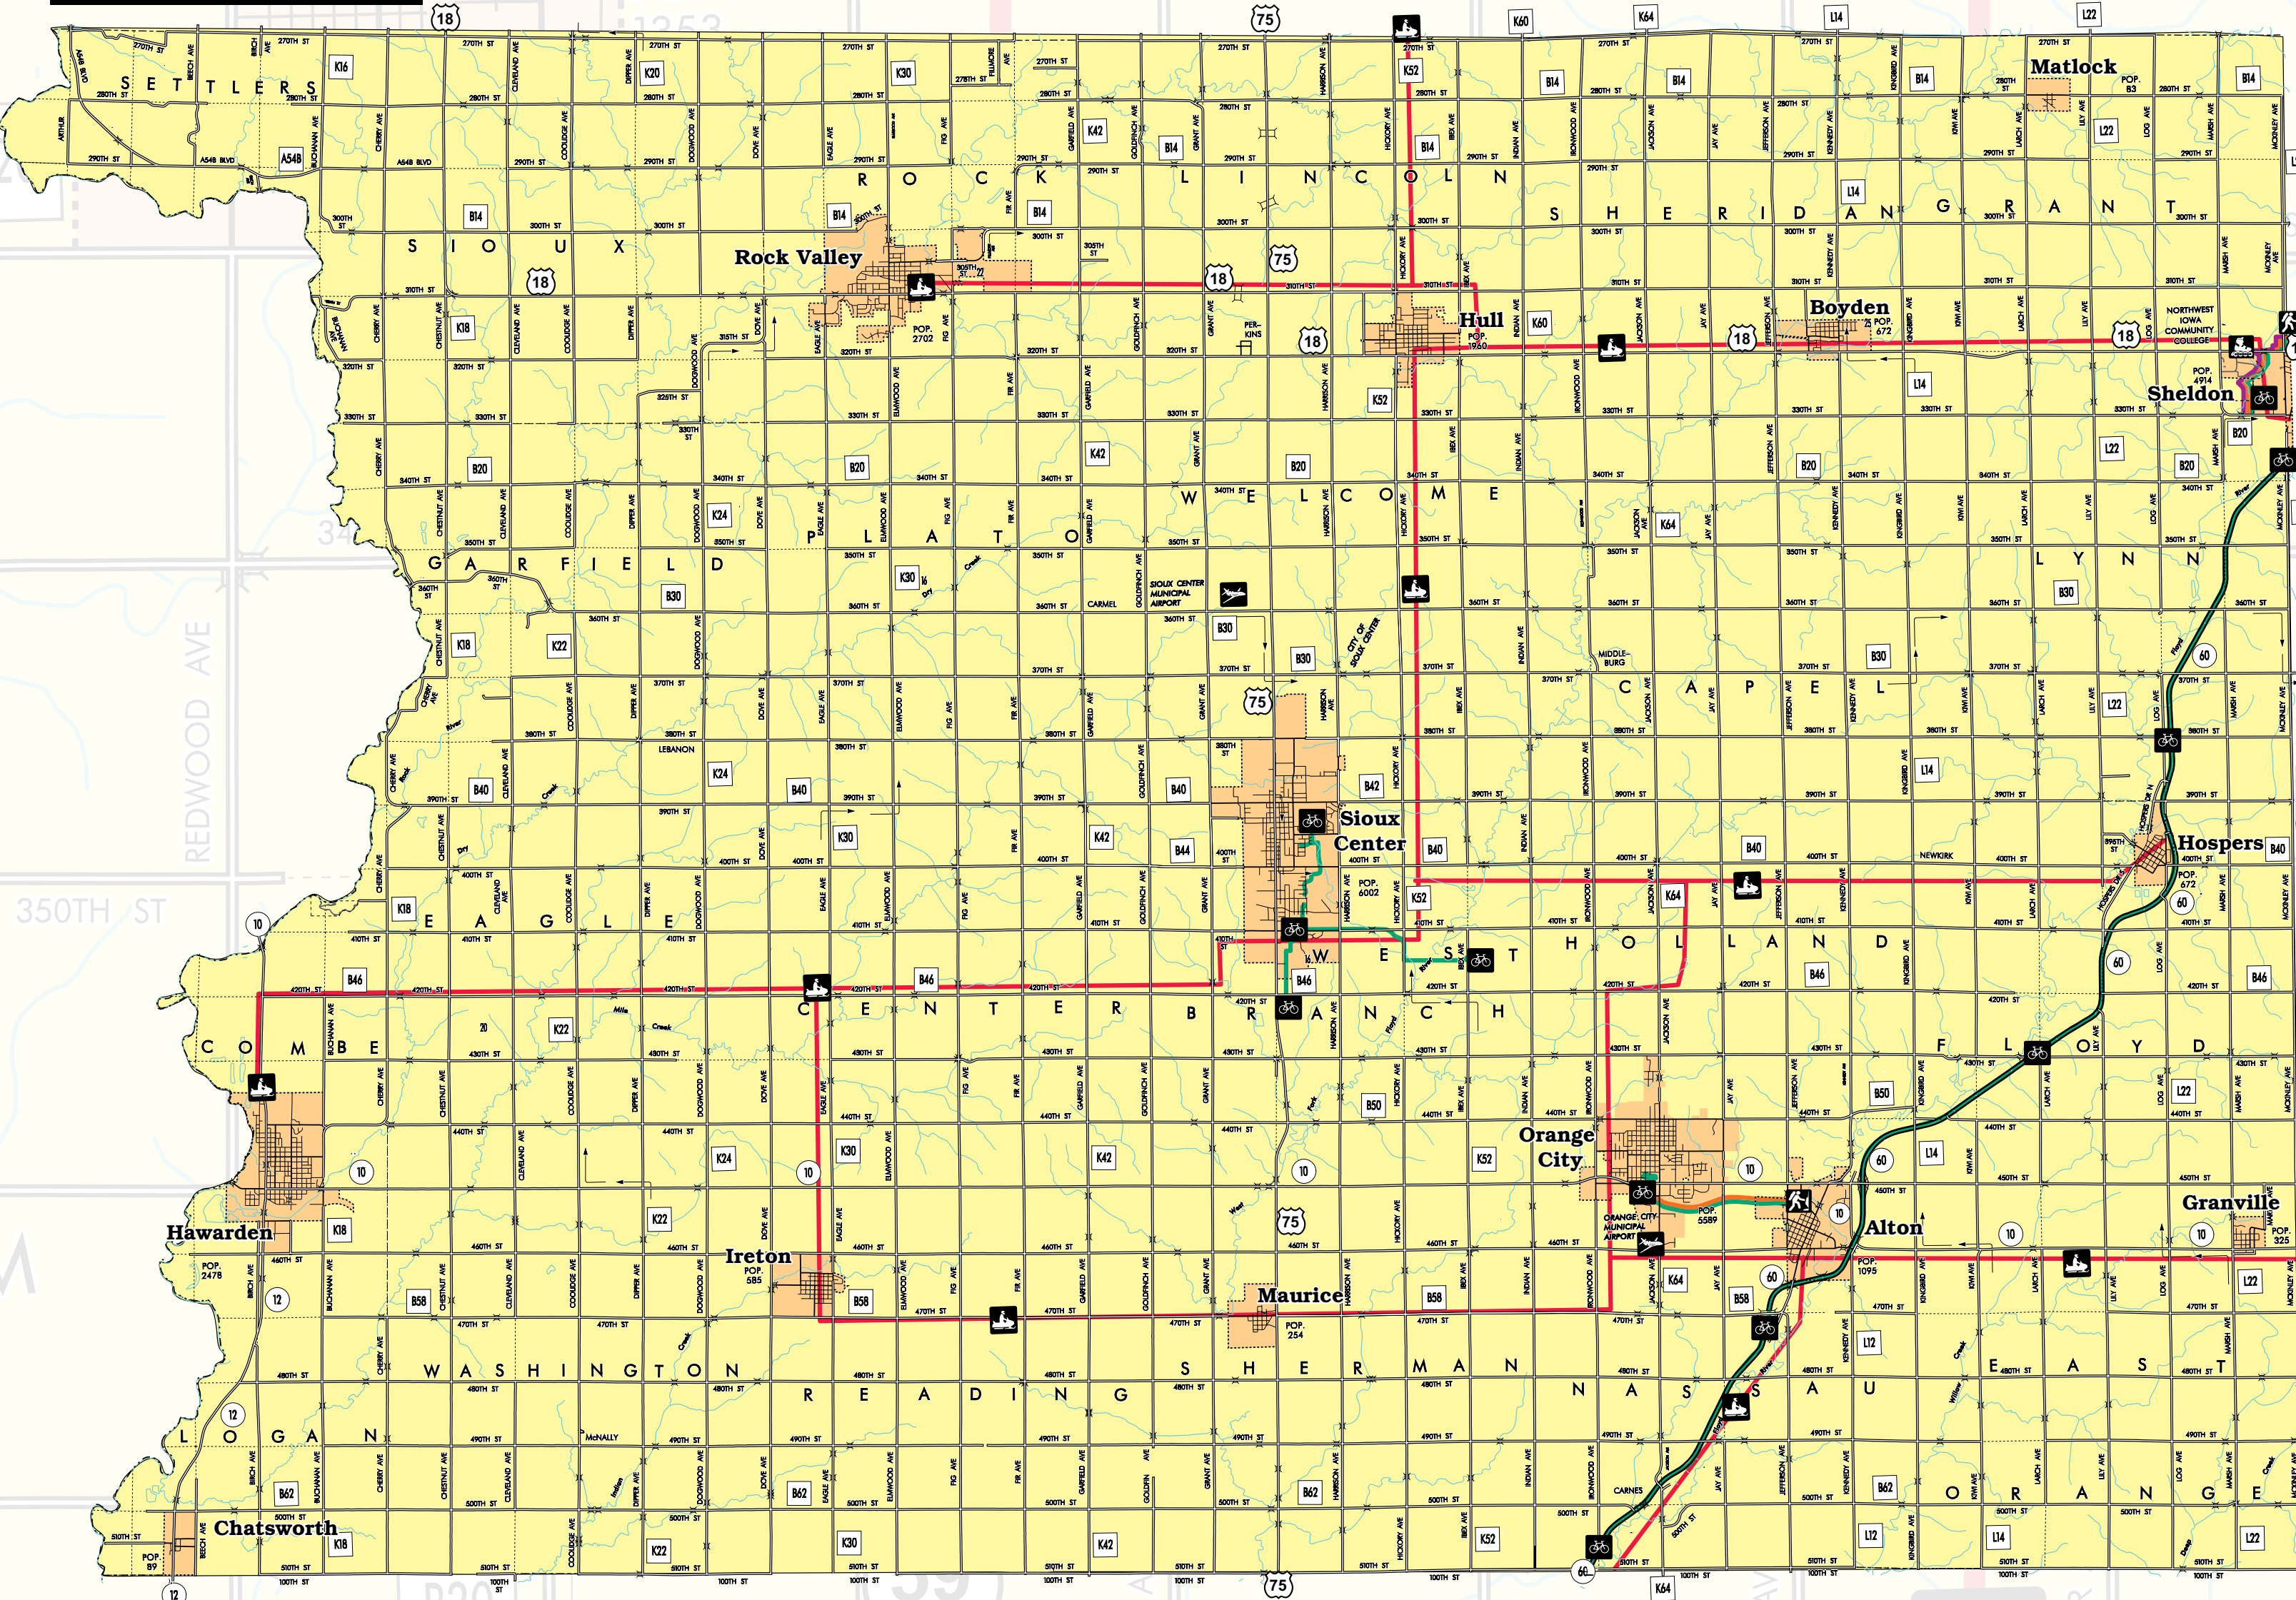

SIoux COUNTY

GREAT RATES! GREAT BUYS!
VANDE VEGTE AND ZOMER
REALTY AND AUCTION, INC.
WHERE WE WORK FOR YOU!
Darrell Vande Vegte, Broker 712.726.3428
Mark Zomer, Broker 712.470.2526
Gary Vander Berg 712.476.5843
Main Street Office 712.476.9443
Kari Faber 712.473.2504
Ryan Zomer 712.441.3970
Mike Bamgarts 605.413.8997
Rick Childress 605.261.3208
Dave Koedom 712.470.2505
AUCTIONEERING • REAL ESTATE
VanZomRealtyAuction.com
1414 Main Street, Rock Valley, IA • 712.476.9443 • Fax 712.476.9880

FREE MAP INCLUDES TRAILS
Sioux County & O'Brien County, Iowa

POET
biorefining
4970 260th St.
Ashton, IA 51232
712.724.6604
800.322.6792
poet.com/ashton

D & K TRANSPORTATION
Long & Short Hauling of Grain
Grain Vac Available
PO Box 422 Ocheyedan
712-758-3603
Cell Phone
712-330-1090

The Outfield
Friday Night Special - All you can eat!
Grilled Alaskan Walleye
Broasted Chicken with baked potato & salad bar **$9.25**
Bring in this ad and receive $1 off!
Serving from 5-8 every Friday night
712-727-3366
Highway 10 • Granville, IA

AWS
AUTOMATED WASTE SYSTEMS, LLC
Hull, Iowa
866-918-2081
3115 320th St.
Hull, IA 51239
Office Phone
712.439.2081

Shop. Dine. Play. Stay.
LOCALLY
and help support businesses throughout your area.

Sioux Commercial Sweeping, Inc.
Crack Sealing • Line Painting • Lot Repair
Parking Lot Sweeping • Mudjacking
Curt Van Vorst
231 - 7th Ave SE • Sioux Center, IA
712-722-3932
Cell: 712-441-1096

KOOI
Honeywagon Equipment
Rental • Custom Hauling

Houle Tanks	Houle Pumps
4250s	8-10' Pit Pumps
4800s	42' Lagoon Pump
6000s	55' Lagoon Pump

Other Equipment
Houle Pit Agitators • Load Stands
Fill Hoses
Keith Kooi
712-441-1446 or 712-722-4263

This free publication is made possible by the advertisers and other local agencies and may not be reproduced. Please support the local advertisers on this publication. Comments and/or suggestions may be directed to: info@lincolmarketing.us
View this publication online at: www.lincolmarketing.us
This map is prepared with information provided to us by others, therefore, Lincoln Marketing and the advertiser assume no liability in regards to trails (including accuracy). Please respect private property and no trespassing signs. Stay on trails.
Exercise extreme caution on all lakes and streams. Obey all state and local laws and ordinances. Do not operate snowmobiles on county roads or state highways.

- Snowmobile Trail
- Bicycle Trail/Route
- Hiking/Walking Trail
- In-Line Skating
- Airport Locator

SCAN THE CODE TO DOWNLOAD A FREE COPY OF THIS MAP

LincolnMarketing

Dibbet FARM & CUSTOM INC.
7300 gallon Houle tanks with 7 shank Dietrich tool bars with closing wheels and flow meters.
Sioux Center, Iowa
Call for Scheduling
Jerry Dibbet
Ph. 712-395-2248