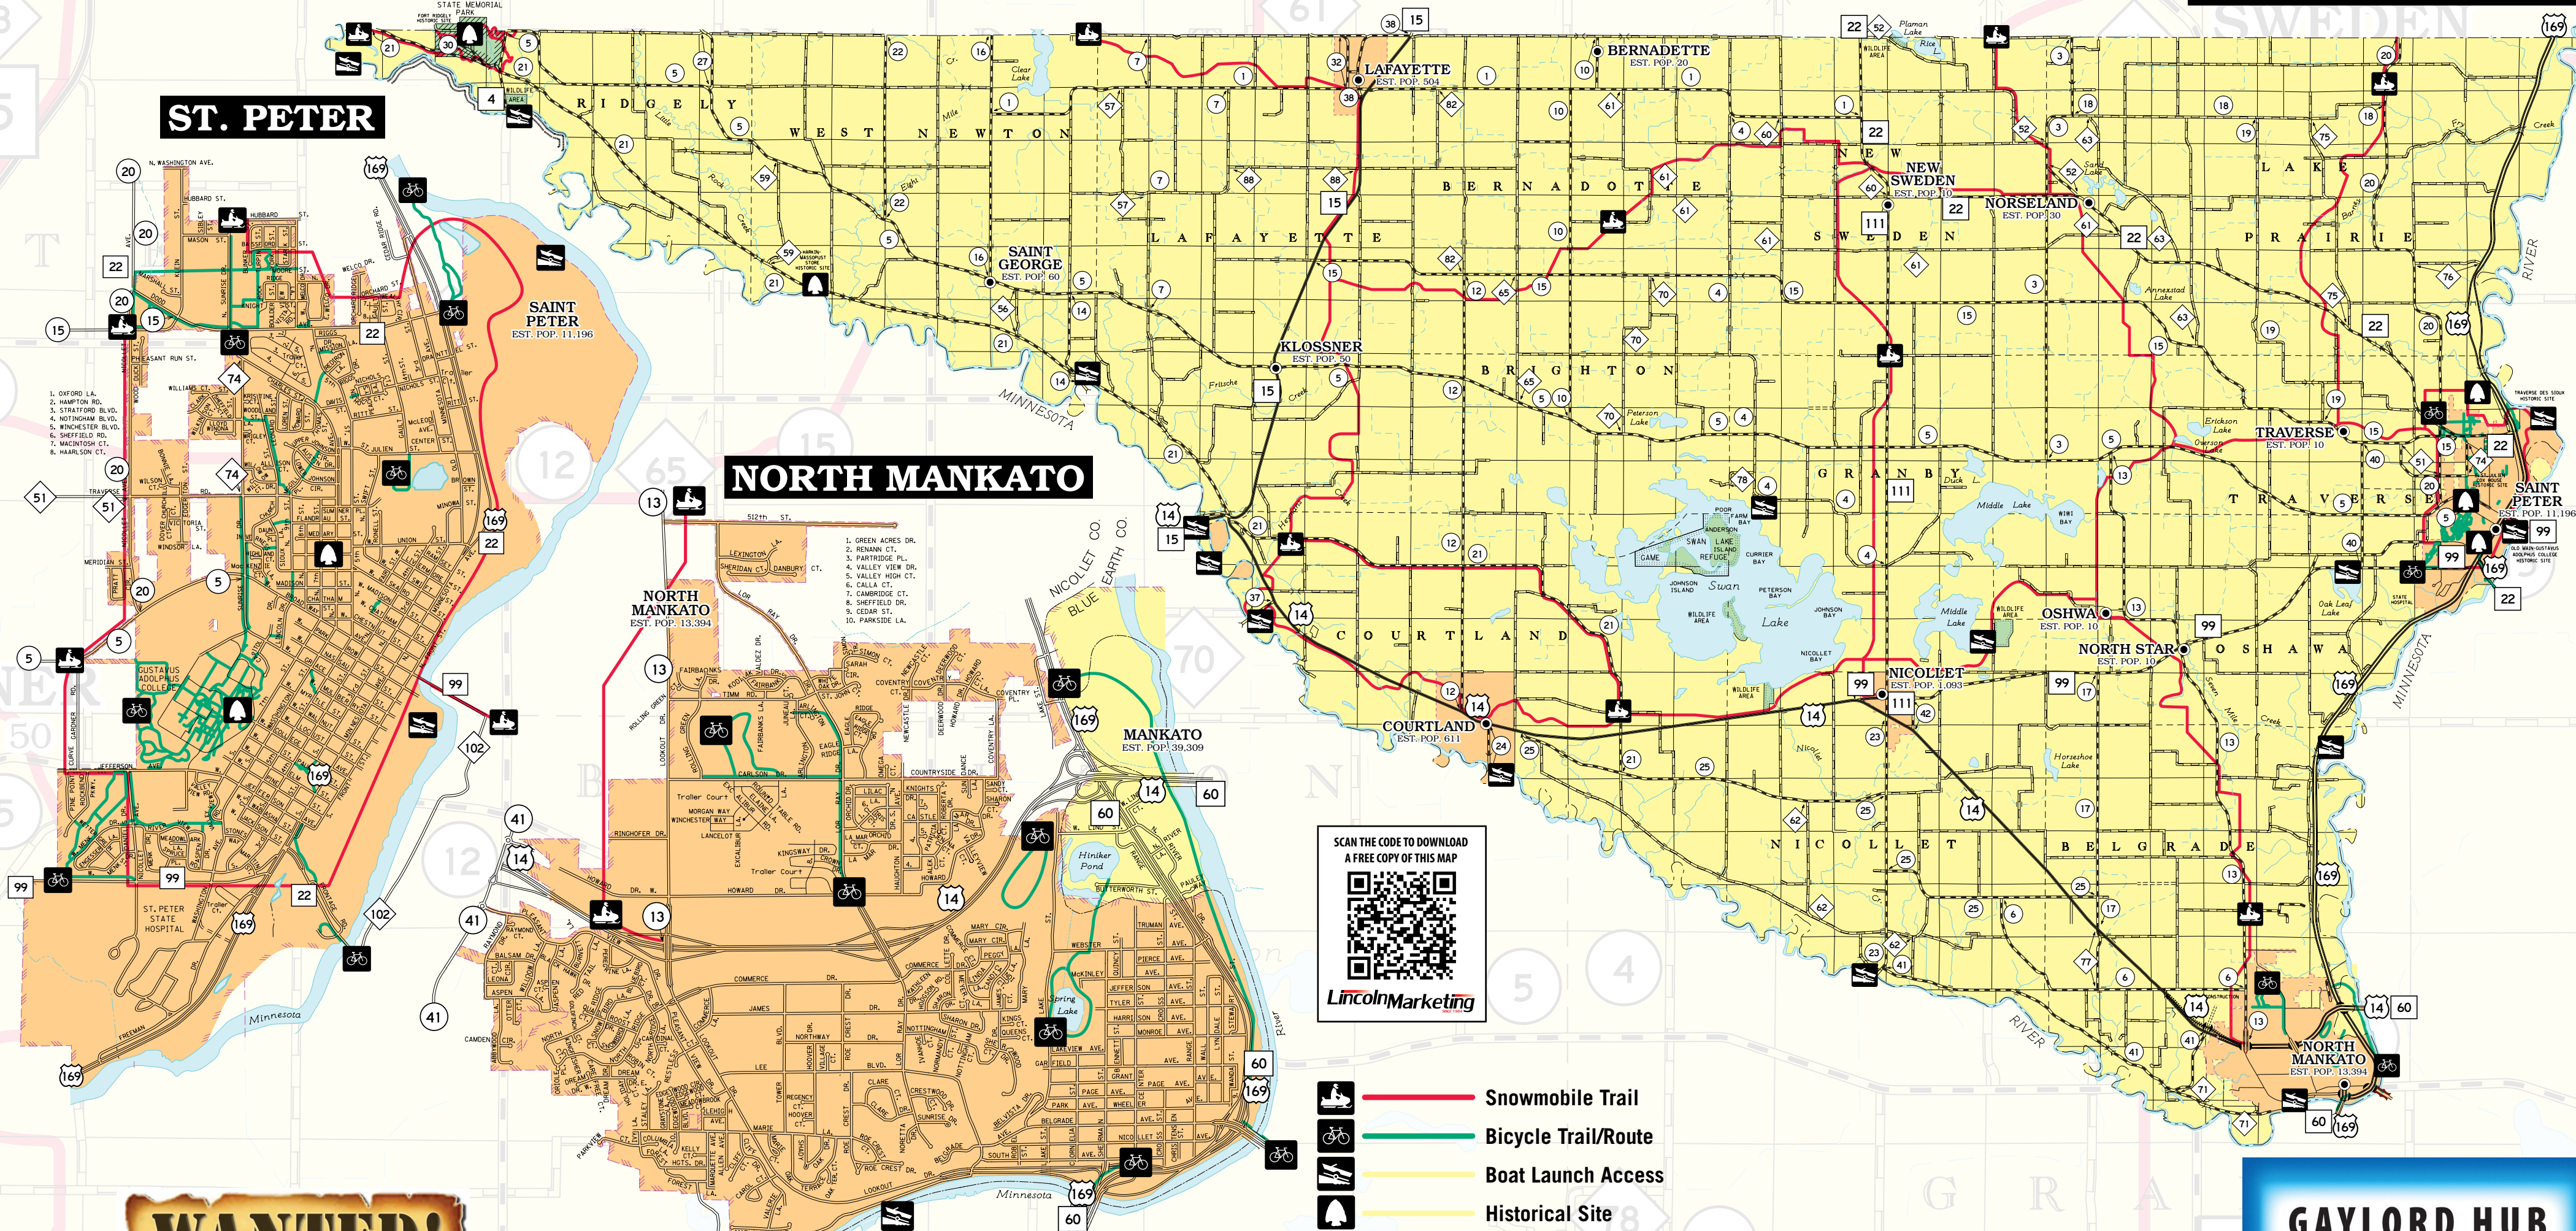

SIBLEY COUNTY

- Snowmobile Trail
- Bicycle Trail/Route
- Boat Launch Access
- Historical Site

This free publication is made possible by the advertisers and other local agencies and may not be reproduced. Please support the local advertisers on this publication. Comments and/or suggestions may be directed to: nfo@lincolnmktg.com

Web Site: www.knuj.net
e-mail: knuj@knuj.net

NICOLLET COUNTY

ST. PETER

NORTH MANKATO

- Snowmobile Trail
- Bicycle Trail/Route
- Boat Launch Access
- Historical Site

FREE MAP
INCLUDES TRAILS

Sibley & Nicollet Counties with the Cities of St. Peter & North Mankato, Minnesota