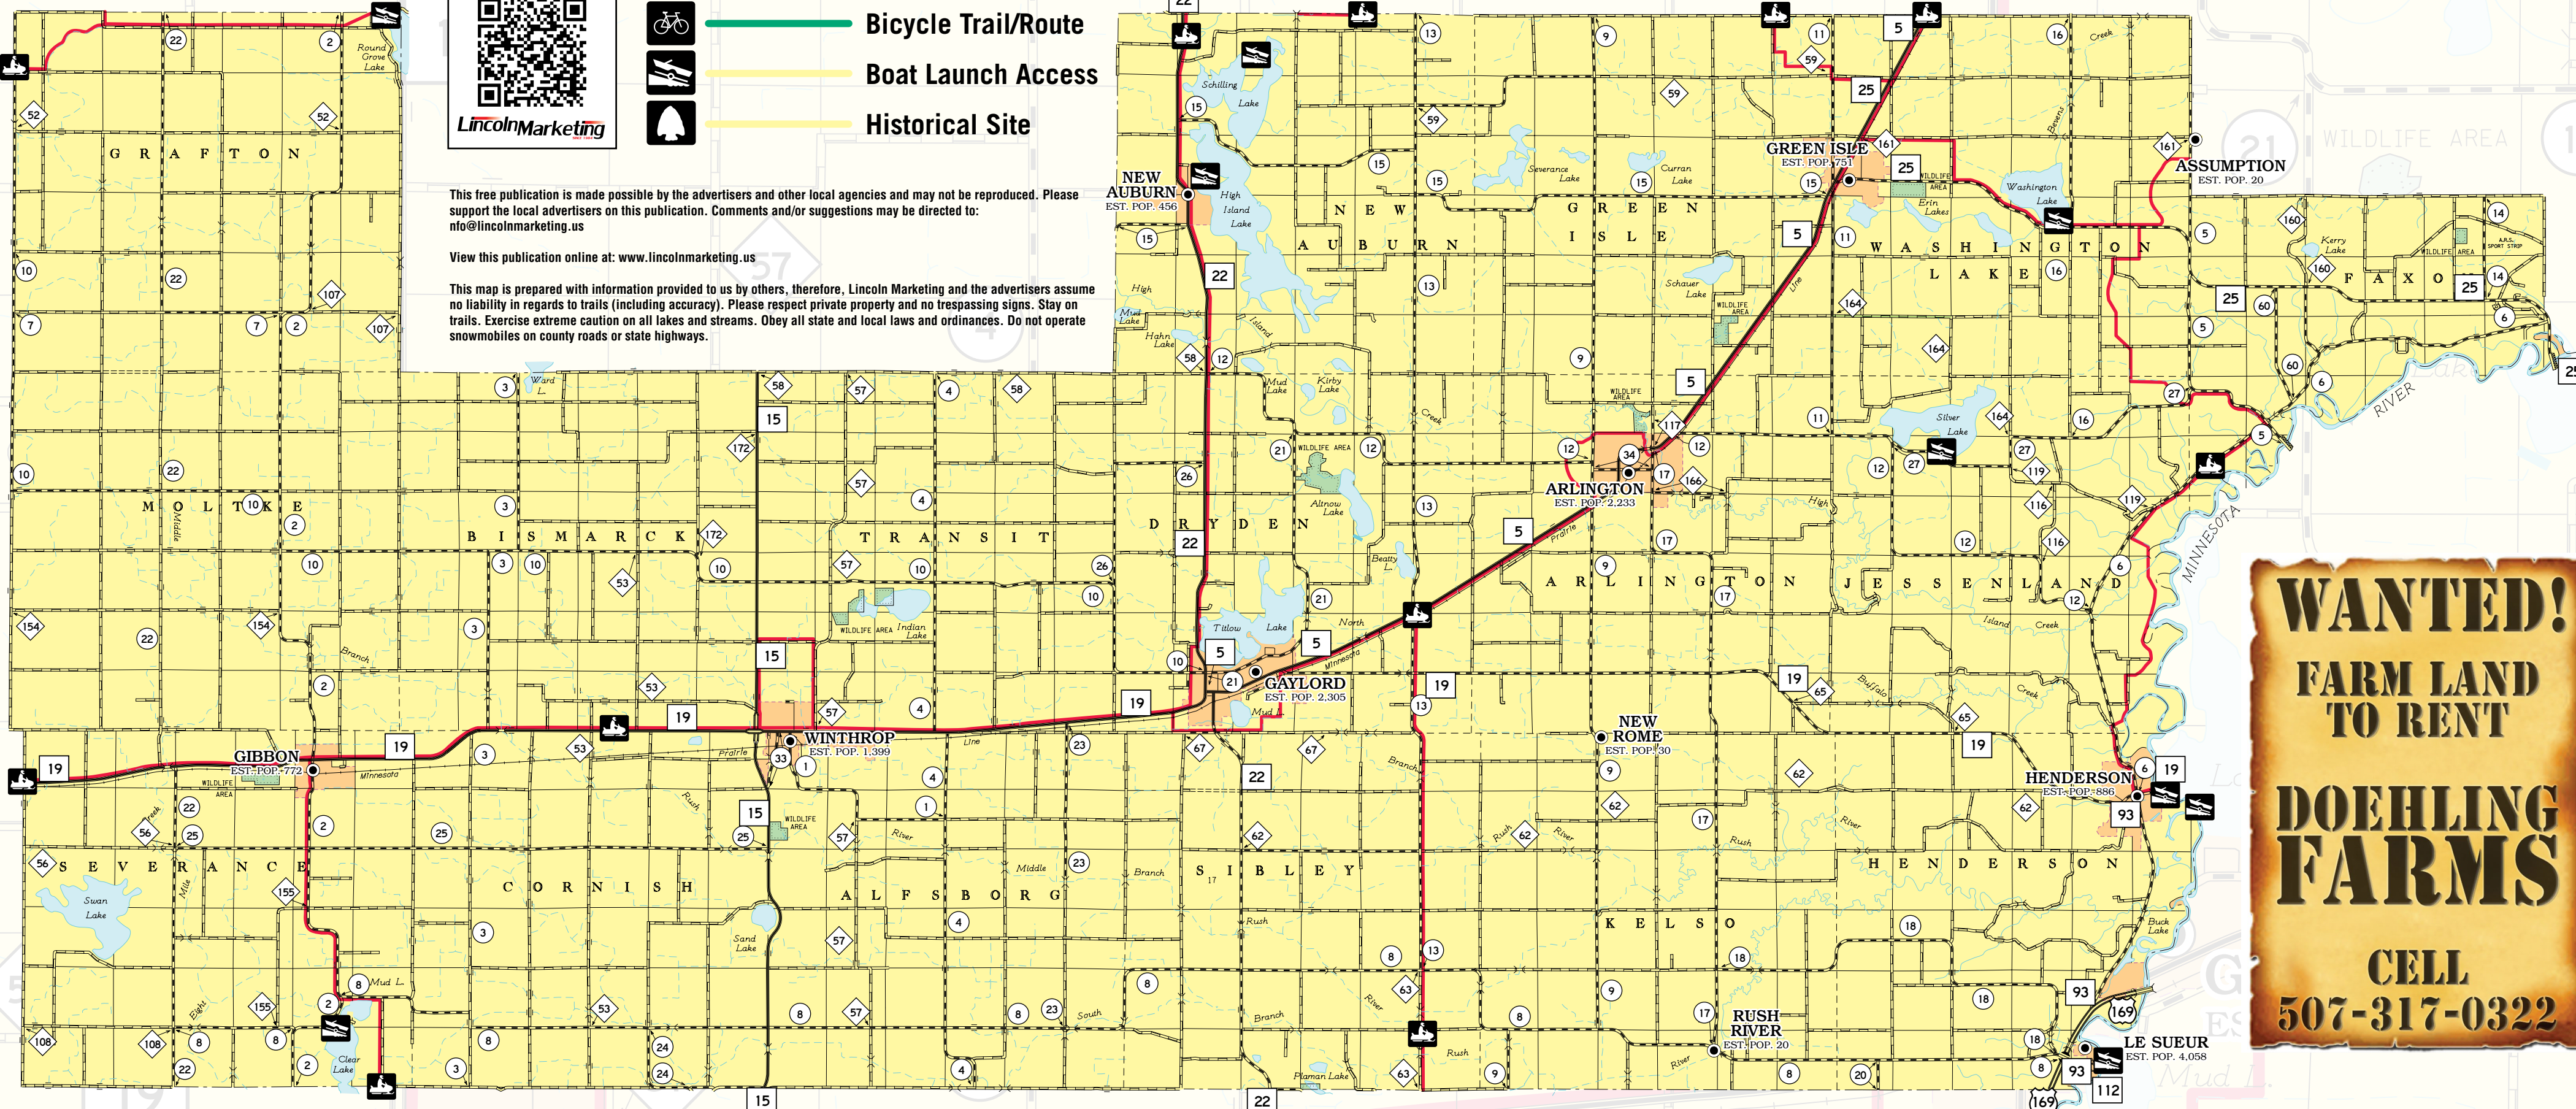

SIBLEY COUNTY

- Snowmobile Trail
- Bicycle Trail/Route
- Boat Launch Access
- Historical Site

This free publication is made possible by the advertisers and other local agencies and may not be reproduced. Please support the local advertisers on this publication. Comments and/or suggestions may be directed to: nfo@lincolnmktg.com

View this publication online at: www.lincolnmktg.com

This map is prepared with information provided to us by others, therefore, Lincoln Marketing and the advertisers assume no liability in regards to trails (including accuracy). Please respect private property and no trespassing signs. Stay on trails. Exercise extreme caution on all lakes and streams. Obey all state and local laws and ordinances. Do not operate snowmobiles on county roads or state highways.

FREE MAP
INCLUDES TRAILS

Sibley & Nicollet Counties with the Cities of St. Peter & North Mankato, Minnesota

Walmart
Save money. Live better.
SUPERCENTER

1720 Westridge Rd
New Ulm, MN 56073

(507) 354-0900

www.walmart.com