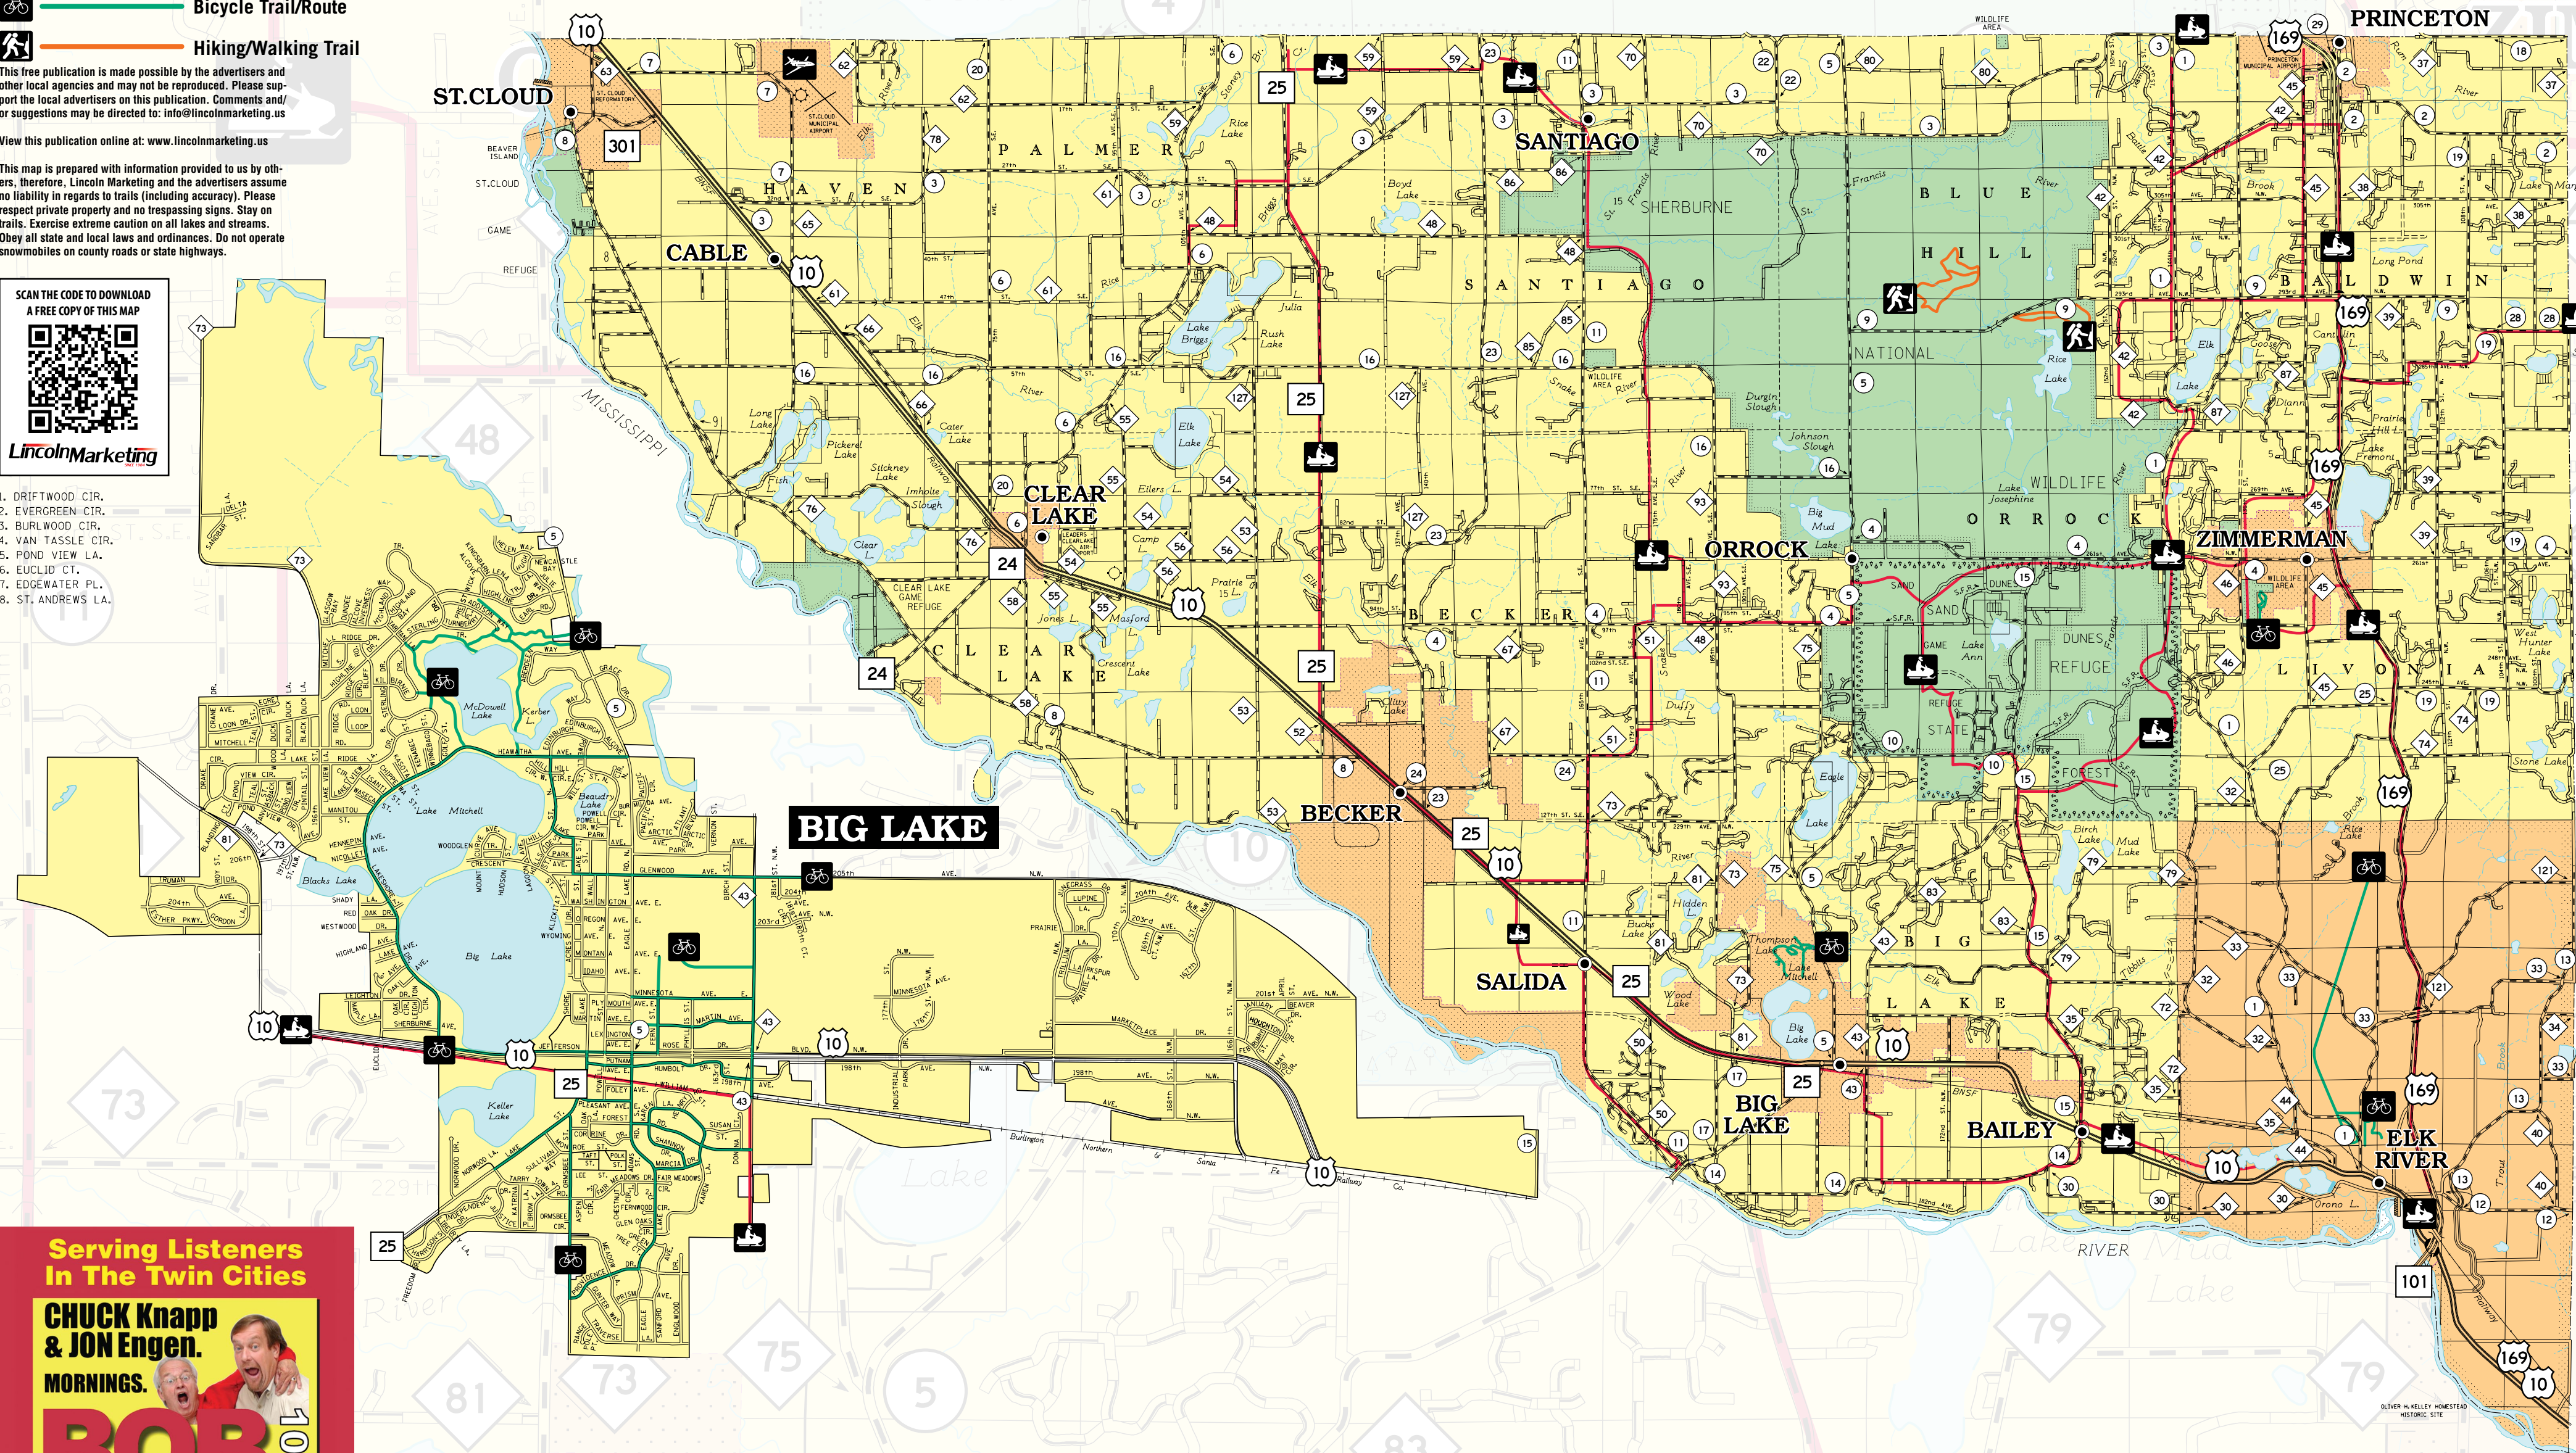

(763) 441-3461

www.walmart.com

- Snowmobile Trail
- Bicycle Trail/Route
- Hiking/Walking Trail

SCAN THE CODE TO DOWNLOAD A FREE COPY OF THIS MAP

LincolnMarketing

1. DRIFTWOOD CIR.
2. EVERGREEN CIR.
3. BURLWOOD CIR.
4. VAN TASSLE CIR.
5. POND VIEW LA.
6. EUCLID CT.
7. EDGEWATER PL.
8. ST. ANDREWS LA.