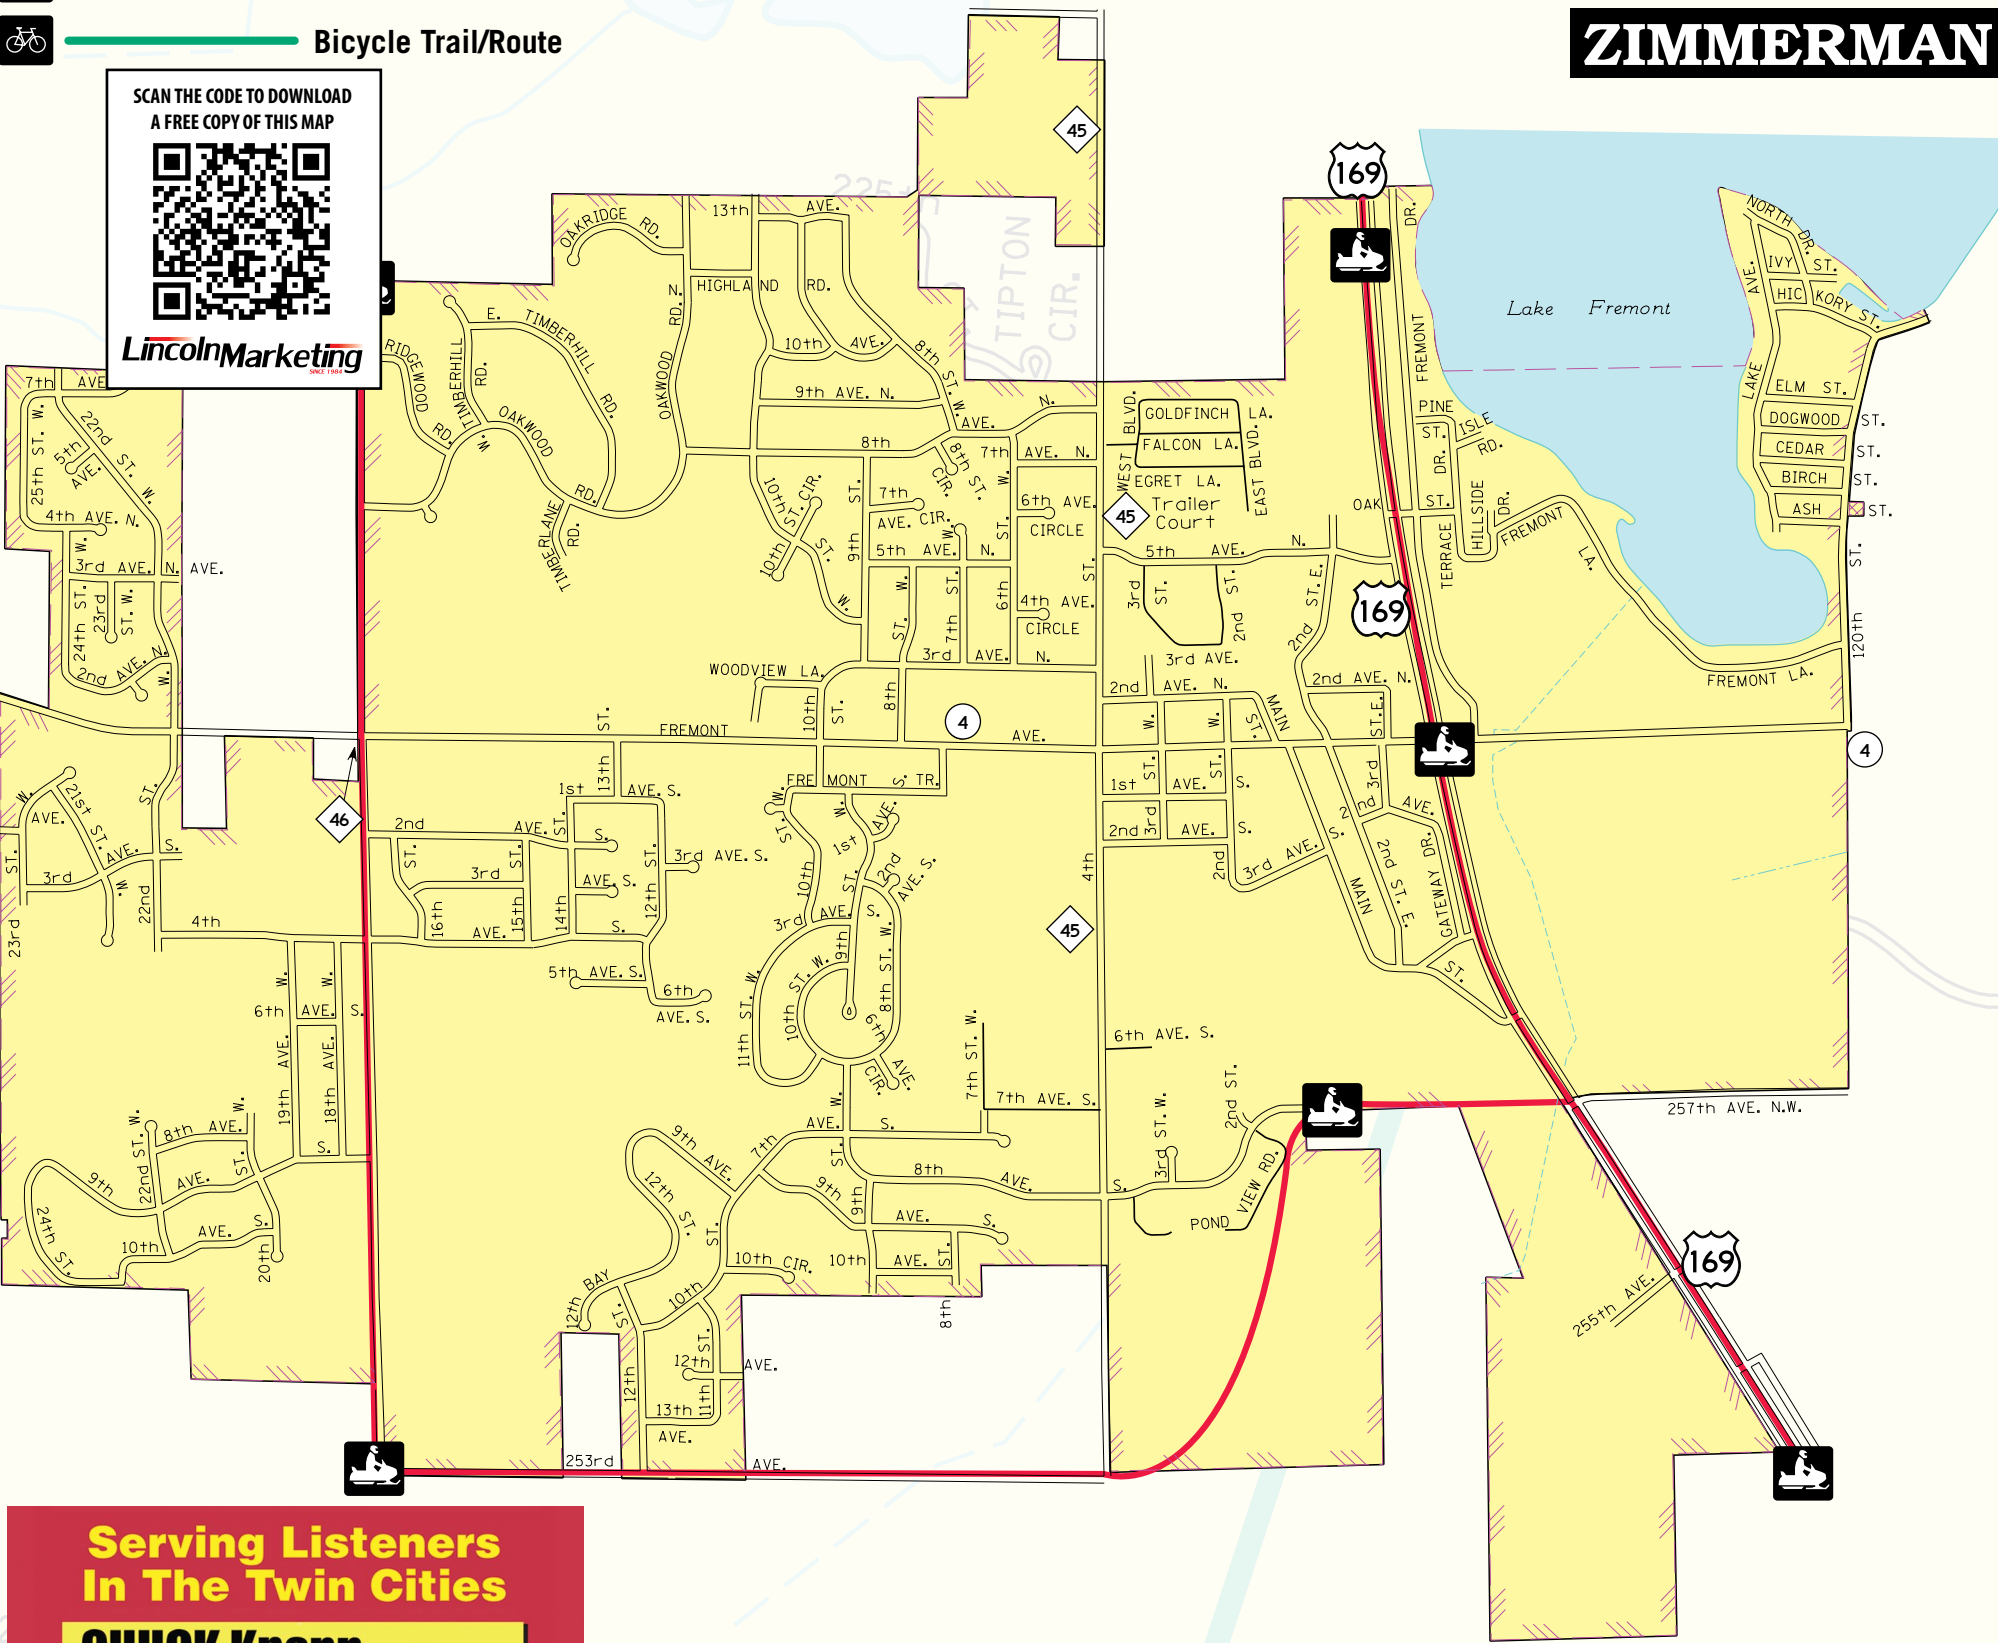

Snowmobile Trail
Bicycle Trail/Route

LincolnMarketing

FREE MAP
INCLUDES TRAILS
Sherburne County with Big Lake Elk River & Zimmerman, MN

EVERY DAY. EVERY WAY.

We've Got You Covered.

Bringing independence and living options to life.
Full spectrum of senior services include
Retirement living | Assisted living | Income based apartments | Memory care | Skilled nursing care

Our living options and benefits include
Chapel for all faiths | Culinary arts chef | Beauty salon | Coffee shop | Planned activities and social events | Beautiful common areas and grounds

Call for a complimentary lunch, tour and DVD.

St. Cloud Campus
(320) 203-2747
Monticello Campus
(763) 295-4051

CENTACARE St. Benedict's Senior Community
www.centacare.com

A faith-based, nonprofit organization. All faiths welcome. Equal Housing Opportunity EOE/AA

Serving Listeners In The Twin Cities

CHUCK Knapp & JON Engen.

MORNINGS.

BOB 106
Minnesota's Total Country FM

763-450-7777

14443 Armstrong Blvd NW
Ramsey, MN 55303-7284

www.dothebob.com

WELL DRILLING & REPAIRS

FREE ESTIMATES

• Well Drilling 30+ Years!
• Well Sealing • Pump Service
• Water Line Install • Chlorination
• Backhoe • Geo-Thermal

Milaca **320-294-5235**
Elk River **763-274-2604**

Licensed • Bonded • Insured 30+ Years Experience

RESIDENTIAL & COMMERCIAL

LORD OF GLORY LUTHERAN CHURCH (LCMS)

15550 190th Ave
Elk River
(Hwy 10 & County Rd. 15)
763-263-3090

Worship Times: 8 & 10:30
Education Hour 9:15 a.m. (3 yrs & up)
Summer Worship Service 9 am
Youth Activities 7th - 12th Grade
Men's Group
Small Group Ministry

www.lordofglorylutheran.org

BRISTOW'S
KAWASAKI & POLARIS, INC.

Full Line Kawasaki, Victory & Polaris Dealer • Yamaha PWC's

• SKEETER • ALUMACRAFT • YAR-CRAFT • MANITOU
• MERCURY • YAMAHA • SUZUKI • EVINRUDE
• FLOE LIFTS & DOCKS

New & Used Parts
Accessories • Clothing
Service All Makes & Models

www.bristowsinc.com
800-256-7871

4 Mi. South of St. Cloud on Hwy. 10
3853 32nd St. SE • St. Cloud, MN 56304

LANDMARK PERSONNEL INC.
LIGHT INDUSTRIAL • CLERICAL

804 Freeport Ave NW Elk River, MN

763-241-3905

Lake Country IRRIGATION

• REPAIR • NEW SYSTEM INSTALL
• HOME OWNER ORIENTATION
• START-UPS & WINTERIZATION

Hunter RAIN BIRD
The Irrigation Innovators

763-439-8140 • 763-263-1121
Becker, MN

MORK WELL CO. INC.

763-753-2530

Mention This Map For 10% Off Up To $250

30 years A+ BBB Rating

Well & Septic Systems

www.morkwell.com

Walmart
Save money. Live better.

SUPERCENTER

18185 Zane St
Elk River, MN 55330

763-441-3461

www.walmart.com

SAND DUNES spirits

26269 184th Street NW
Located on The Corner of City Rds 4 & 5

Or rock, Minnesota
Beer ... Wine ... Spirits ... Giftware

Join our FREE Wine and Craft Beer Clubs
Check out our Wall of Craft Beers
Mix and Match to make your own 6 pack
YOUR FRIENDLY NEIGHBORHOOD LIQUOR STORE
For all your refreshment needs!

763 262-BEER (2337)

**Advertisers Appreciate It!
Tell Them You Saw Them
On The Map!**

LincolnMarketing
www.lincolnmarketing.us SINCE 1984