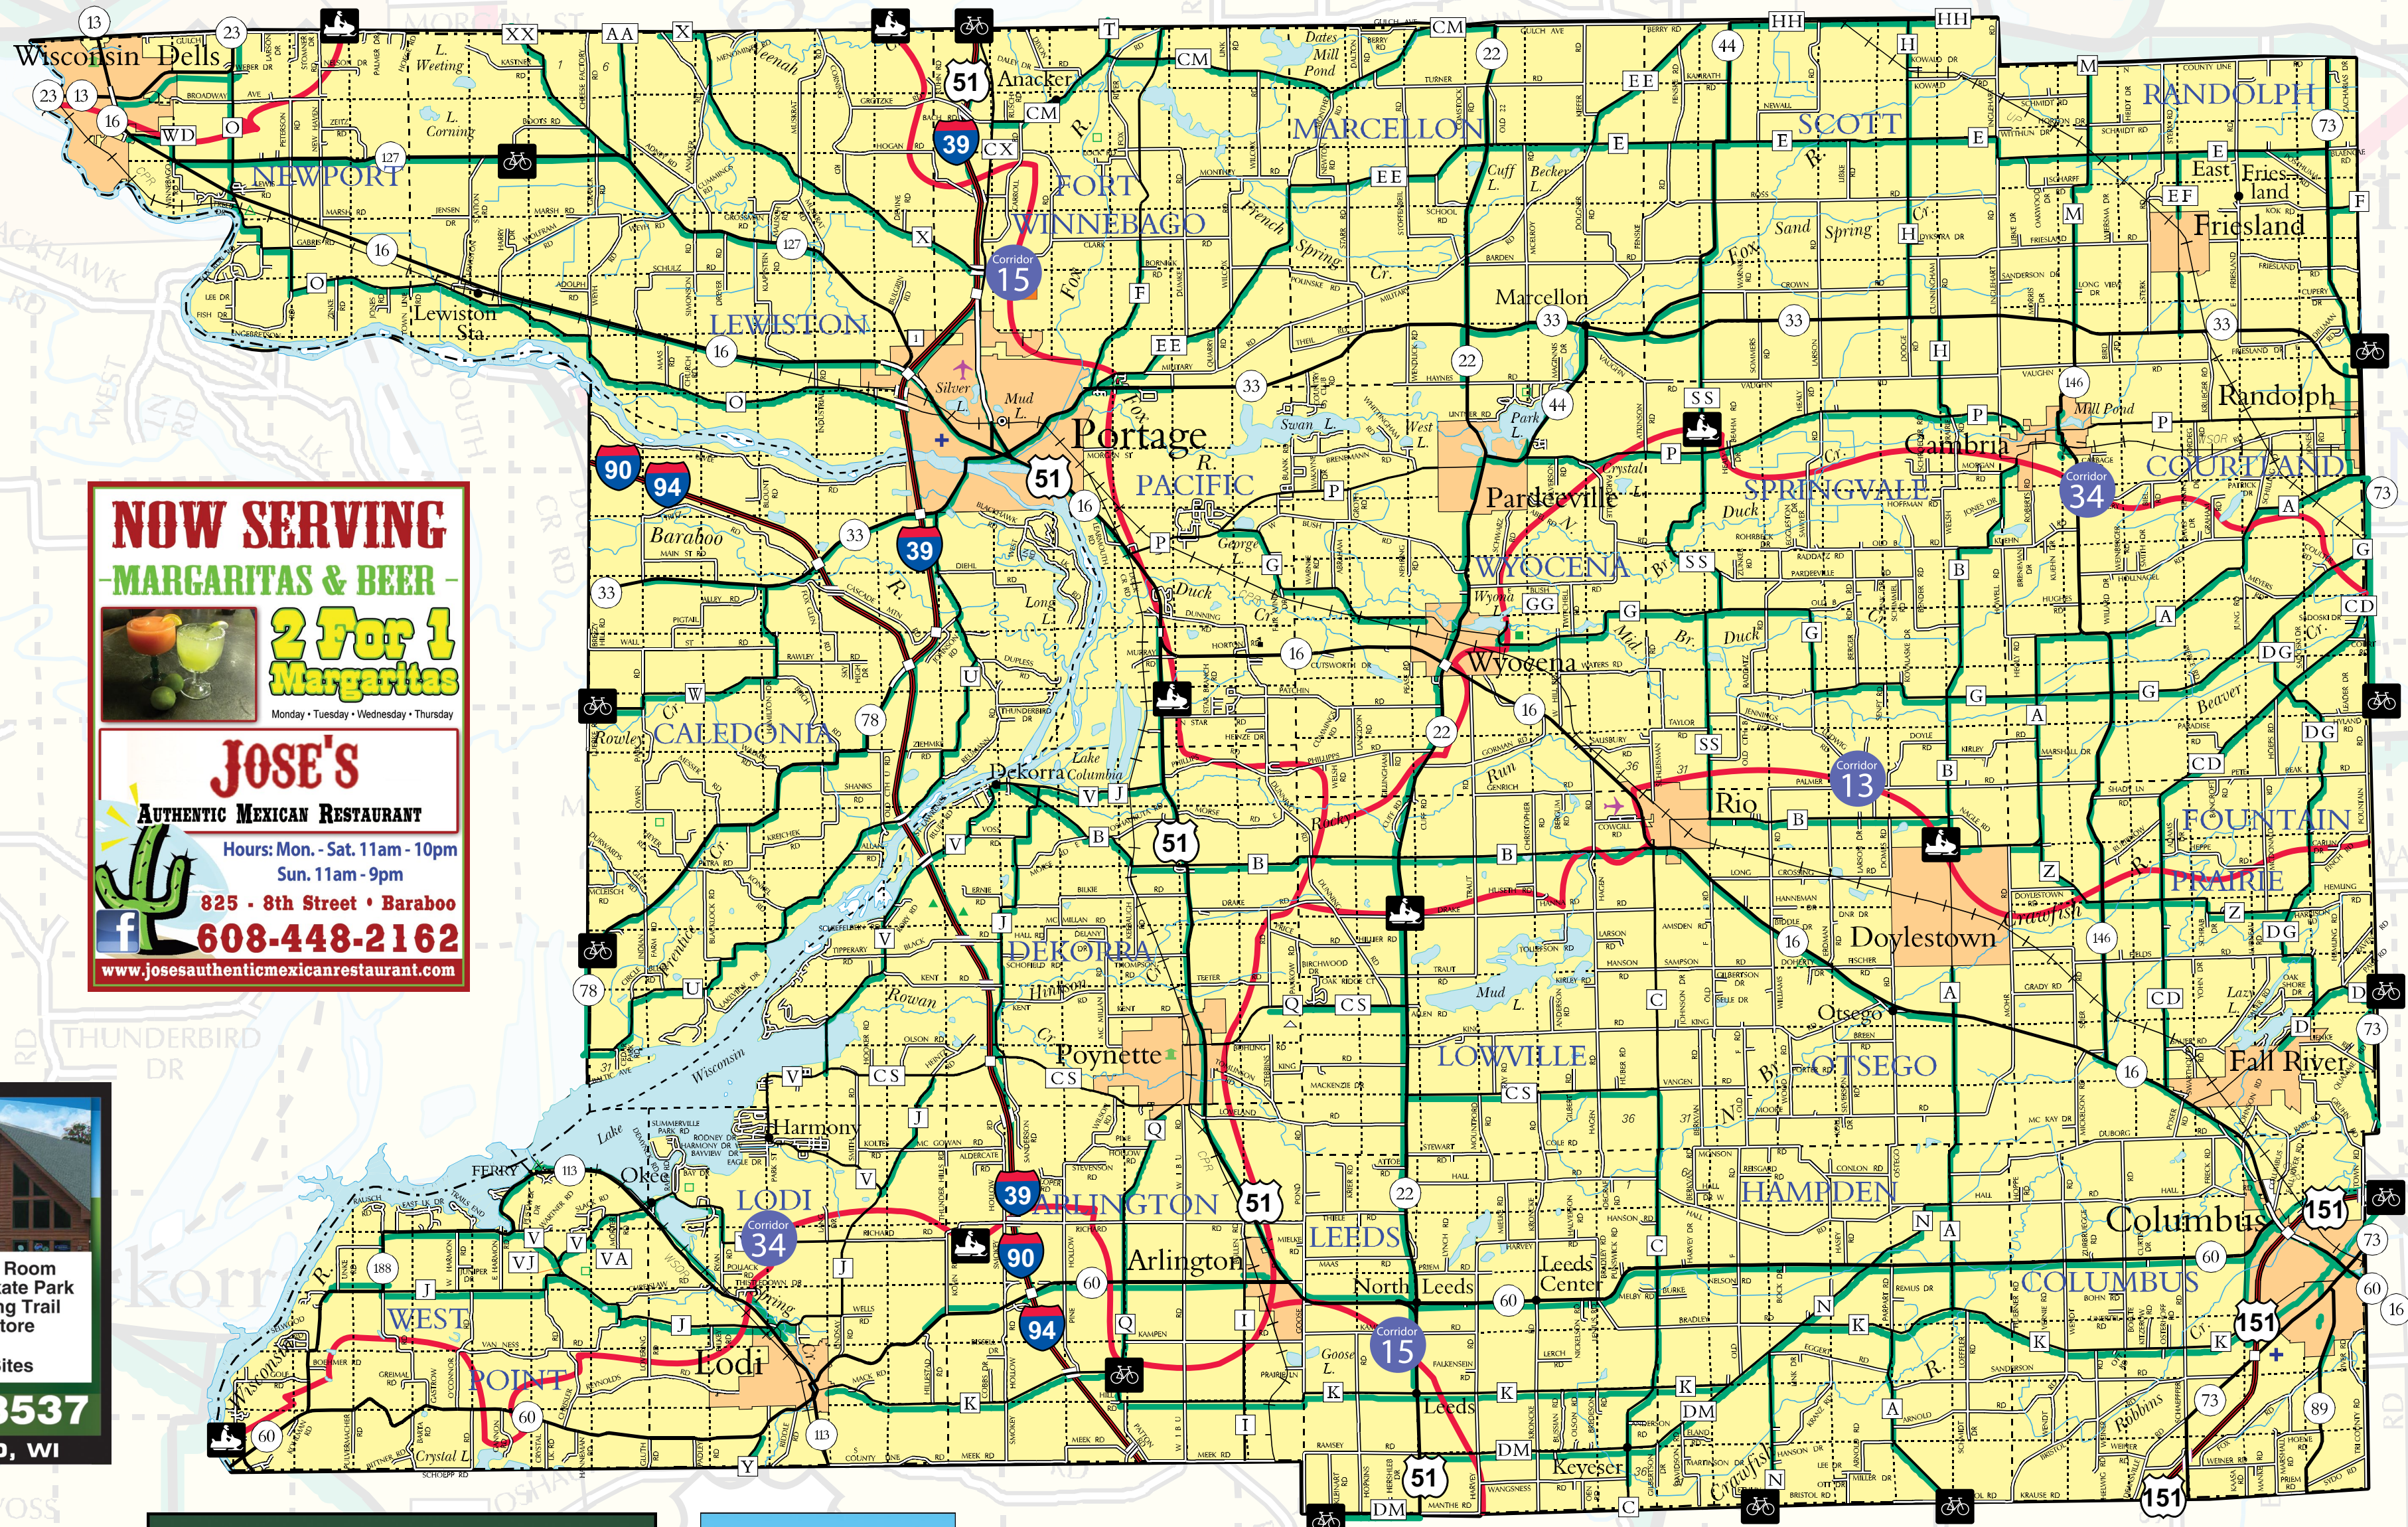

SILVER SPRINGS CAMPSITES
Pool • 10 Acre Lake • Water Toys • Rec Room
Grill • Activities • 4 Volleyball Courts • Skate Park
Paddle Boat Rental • Playground • Hiking Trail
Modern Restrooms • Convenience Store
8 Cabins • Free Wi-Fi • ATM
Overnight & Seasonal Rental - 300 Sites
fun4u@scamp.com
www.silver Springscamp.com
Reservations ONLY!
920-992-3537
N 5048 LUDWIG RD • RIO, WI

VILLAGE FAMILY DENTAL
1250 Prairie Street
Prairie du Sac, WI 53578
608-643-8505
1209 Mills Street
Black Earth, WI 53515
608-767-3604
240 W. Jefferson Street
Spring Green, WI 53588
608-588-2122
www.villagefamilydental.com

Where friendly, advanced dental care and beautiful smiles meet
New Patients Welcome
Like us on Facebook

For Advertising In Your Local Area
Call:
651-646-4674

Shop. Dine. Play. Stay.
LOCALLY
and help support businesses throughout your area.

Midwest Hardwood
We at Midwest Hardwoods can think of many reasons you should manage your timber...we'll help you focus on the most important ones.

www.midwesthardwood.com

PHH Park Falls Hardwoods
Please contact our team at Park Falls Hardwoods Facility:
Cory Meyer
715-762-5600 office
715-661-0504 cell
Resource Manager
Free Forestry Assistance To Private Landowners
corymeyer@midwesthardwood.com

SCAN THE CODE TO DOWNLOAD A FREE COPY OF THIS MAP

LincolnMarketing