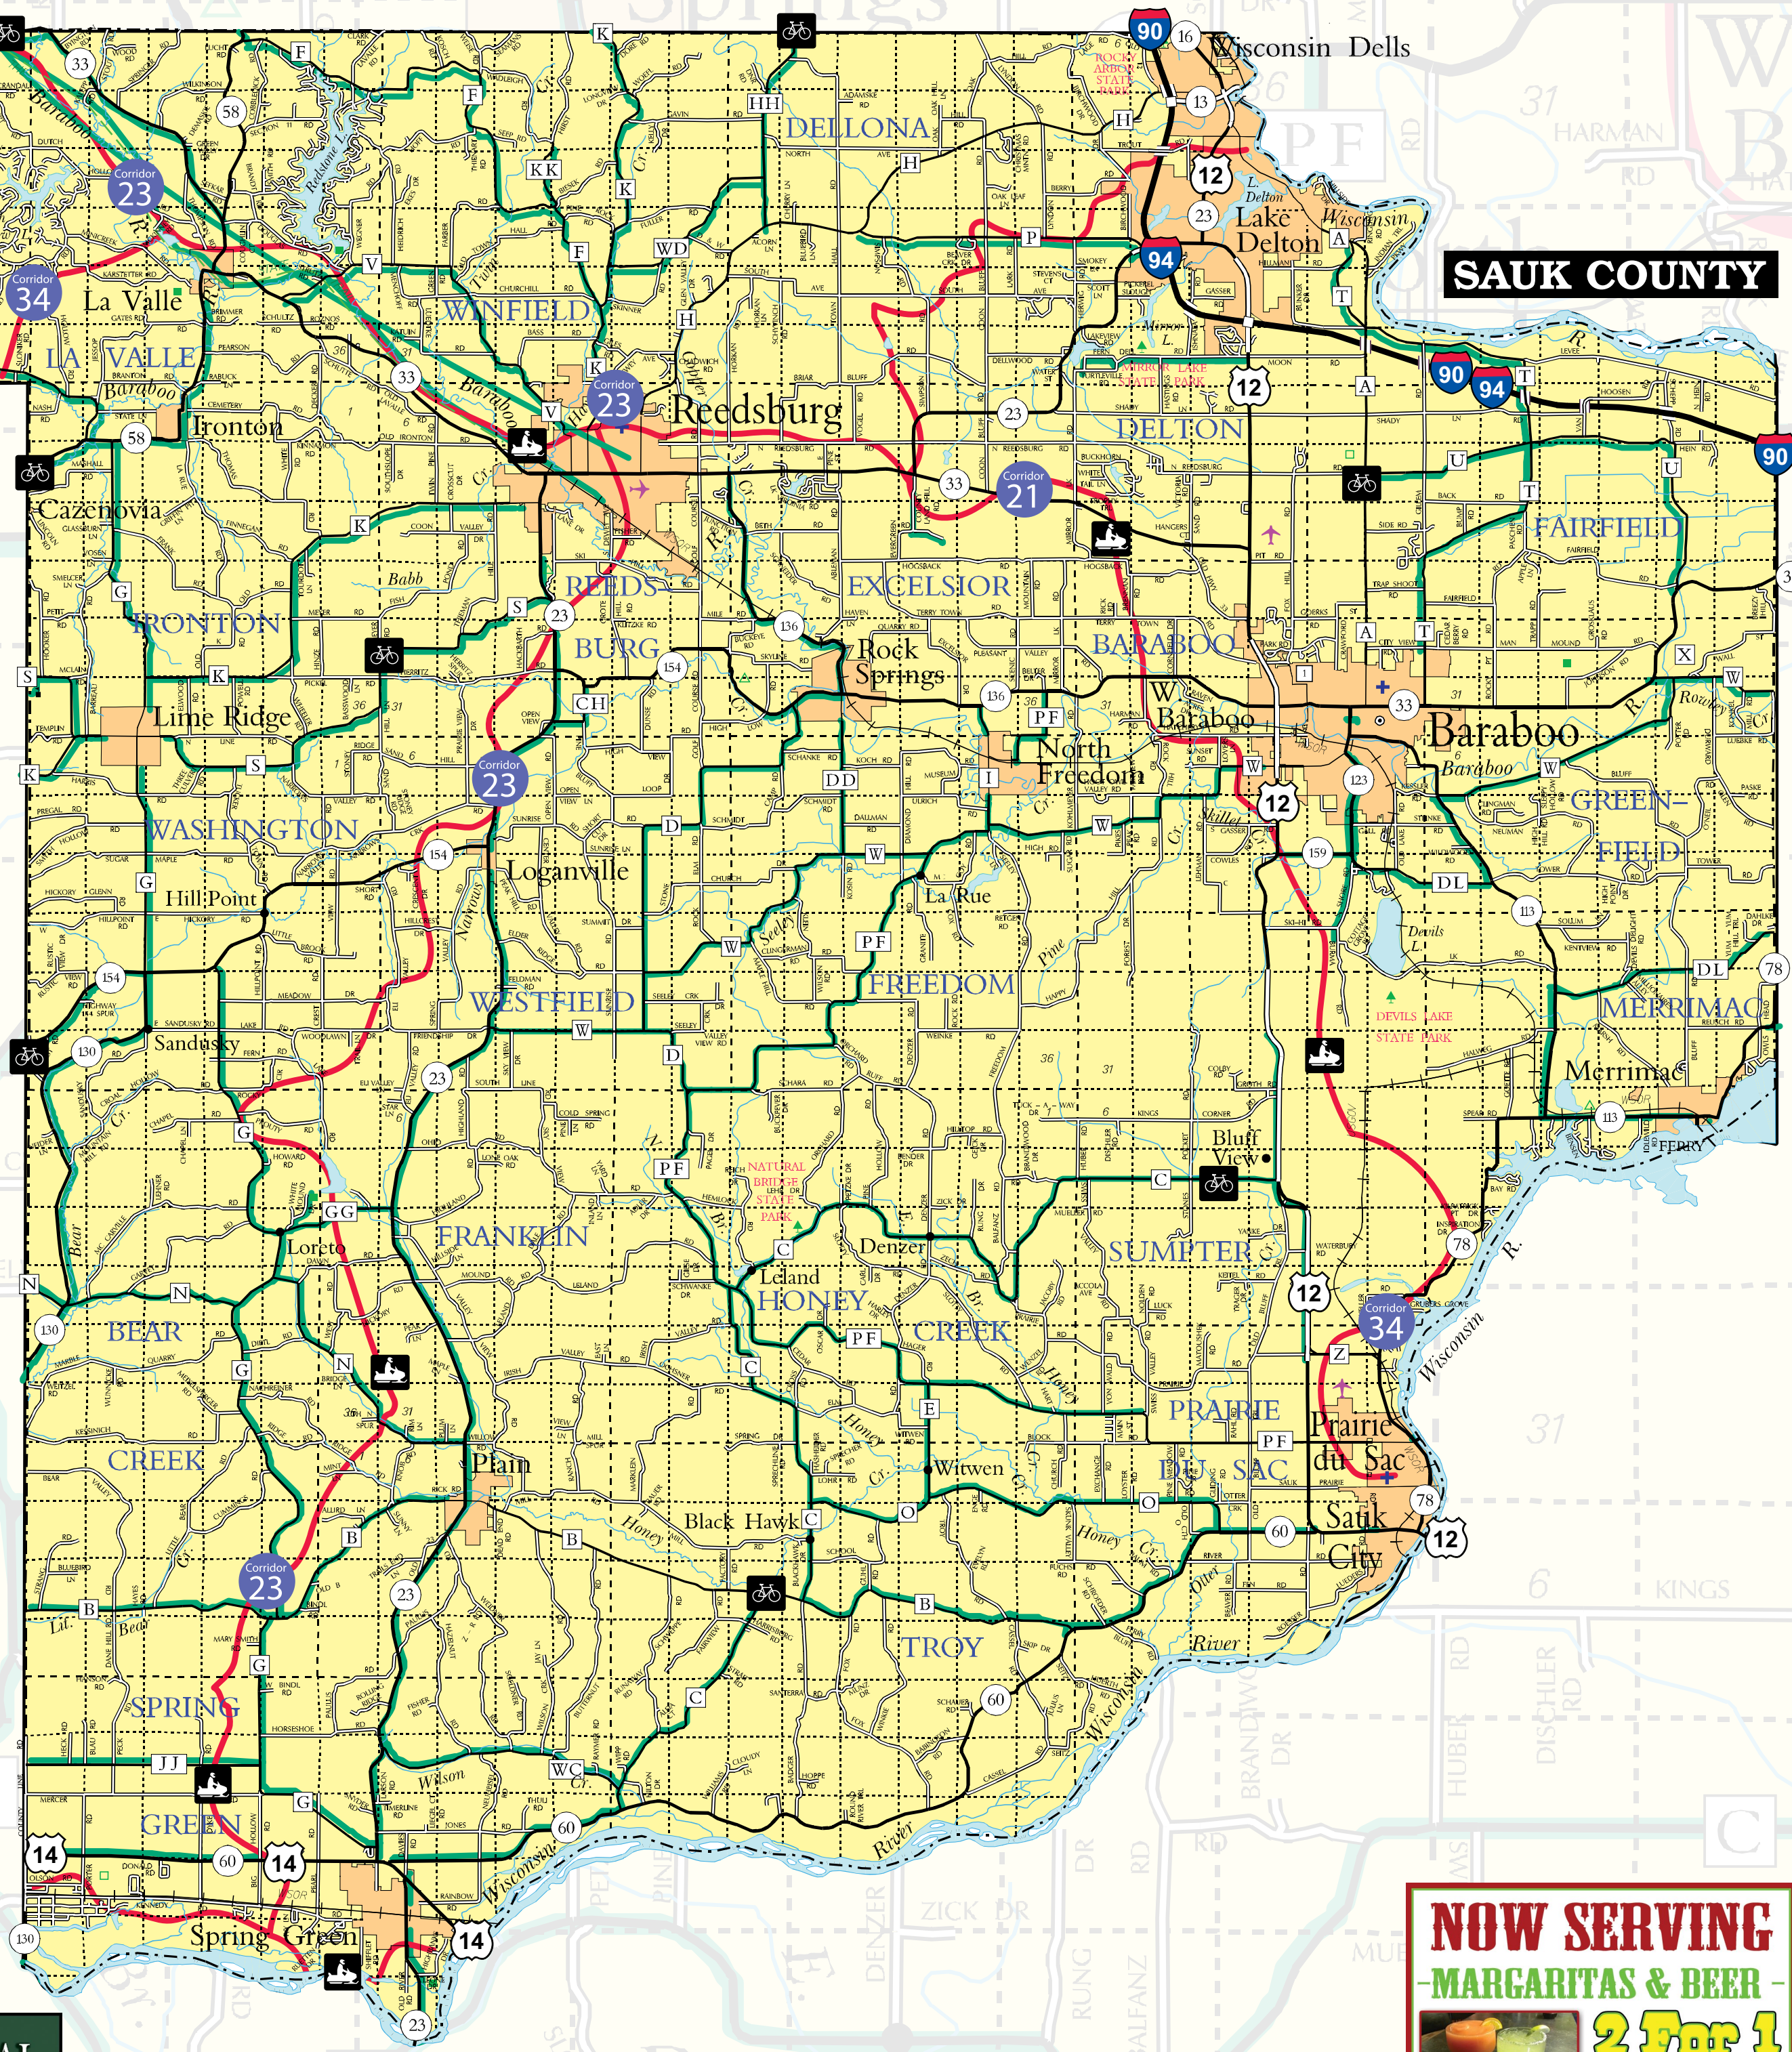

Willow Mill CAMPSITE
Enjoyment for the Entire Family

Private Lake • Store • Large Heated Pool
Pay Phones • Modern Clean Washrooms, Showers,
Laundry, Dustproof Roads • Game Room • Activity Center
Mini Golf • Horse Shoe Pits • Volleyball Court
Tenters Welcome • Activities on Weekends
Major Credit Cards Accepted • Wi-Fi Now Available On Grounds

For Reservations Call:
1-800-582-0393 • 1-920-992-5355
2.5 Miles North of Rio • N5830 Co. Hwy SS
www.willowmillcampsite.com

HAVE BREAKFAST AT OUR PLACE

Perkins RESTAURANT & BAKERY

Breakfast served all day. Open 24 hours
Memorial Day to Labor Day.
Perkins is the U.S.A. © 2007 Perkins & More, Columbus, OH

Wisconsin Dells • I-90 Exit 87 and Hwy. 13 • 608-254-6424

VILLAGE FAMILY DENTAL

1250 Prairie Street
Prairie du Sac, WI 53578
608-643-8505

1209 Mills Street
Black Earth, WI 53515
608-767-3604

240 W. Jefferson Street
Spring Green, WI 53588
608-588-2122

Where friendly, advanced dental care
and beautiful smiles meet

New Patients Welcome

www.villagefamilydental.com

FREE MAP INCLUDES TRAILS

Sauk & Columbia Counties, Wisconsin

GOODY • GOODY • GUM DROP CANDY KITCHENS
THE DELLS' LARGEST CANDY STORES

We invite you to sample and take home fantastic homemade fudge, hand dipped chocolates, truffles, caramels, nut clusters, caramel apples, saltwater taffy, sugartree candies and chocolates, Jelly Bells, ice cream, yogurt, soda, hard candies, gummies, rock candy, lollipops, popcorn, espresso, gourmet coffees and more. Order your Christmas candy too. We mail anywhere!

Watch Candy Being Made!

THE GOODY • GOODY • GUM DROP CANDY KITCHENS

TIM BAVATI WILDLIFE PARK AT RIVERVIEW PARK DOWNTOWN WISCONSIN DELLS WILDERNESS RESORT

Hwy. 12 • (608) 254-4412
401 Broadway • (608) 253-7983
Wisconsin Dells, WI 53965
Visa & MasterCard Welcome
1-888-22-FUDGE
www.goodygumdrop.com
Email: info@goodygumdrop.com

Midwest Hardwood

We at Midwest Hardwoods can think of many reasons you should manage your timber...we'll help you focus on the most important ones.

www.midwesthardwood.com

PHH Park Falls Hardwoods

Please contact our team at Park Falls Hardwoods Facility:

Cory Meyer
715-762-5600 office
715-661-0504 cell
Resource Manager
corymeyer@midwesthardwood.com

Free Forestry Assistance To Private Landowners

NOW SERVING MARGARITAS & BEER

2 For 1 Margaritas
Monday • Tuesday • Wednesday • Thursday

JOSE'S AUTHENTIC MEXICAN RESTAURANT

Hours: Mon. - Sat. 11am - 10pm
Sun. 11am - 9pm

825 • 8th Street • Baraboo
608-448-2162
www.josesauthenticmexicanrestaurant.com

Shop. Dine. Play. Stay.

LOCALLY

and help support businesses throughout your area.