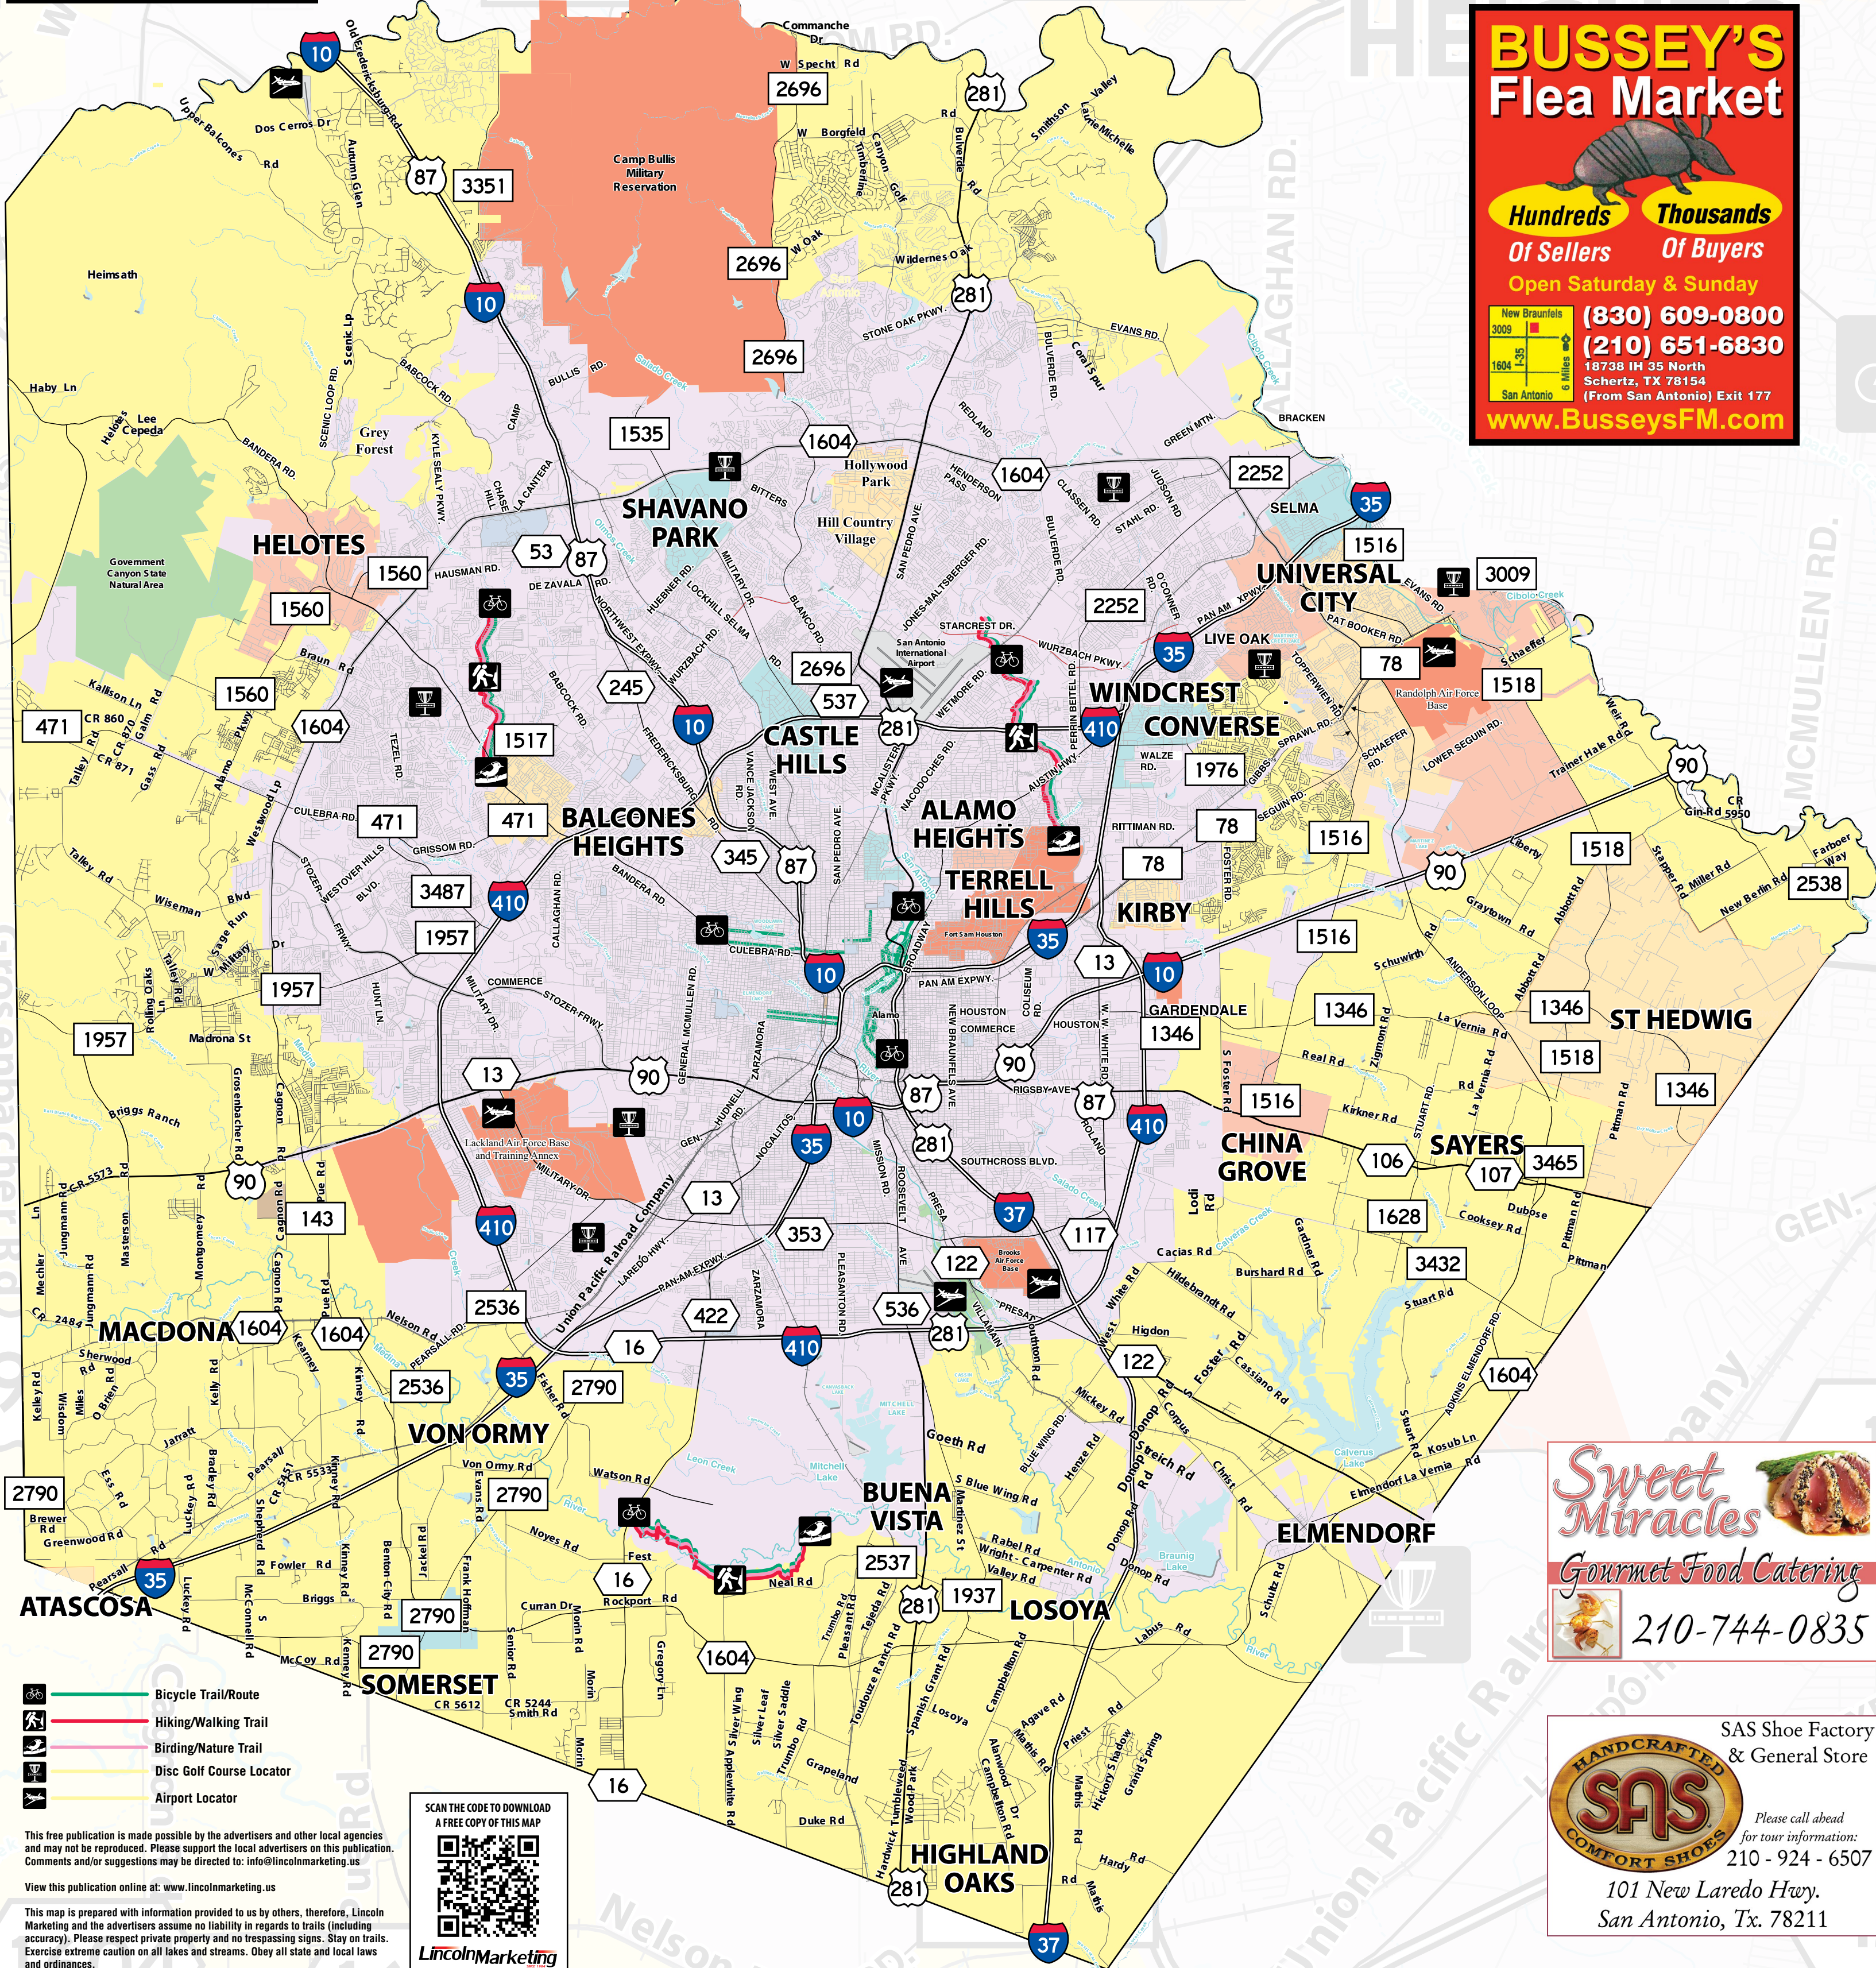

BEXAR COUNTY

Bicycle Trail/Route
Hiking/Walking Trail
Birding/Nature Trail
Disc Golf Course Locator
Airport Locator

This free publication is made possible by the advertisers and other local agencies and may not be reproduced. Please support the local advertisers on this publication. Comments and/or suggestions may be directed to: info@lincolnmktg.com
View this publication online at: www.lincolnmktg.com
This map is prepared with information provided to us by others, therefore, Lincoln Marketing and the advertisers assume no liability in regards to trails (including accuracy). Please respect private property and no trespassing signs. Stay on trails. Exercise extreme caution on all lakes and streams. Obey all state and local laws and ordinances.

BUSSEY'S Flea Market

Hundreds Of Sellers   **Thousands Of Buyers**

Open Saturday & Sunday

New Braunfels 3009 (830) 609-0800
San Antonio 1604 (210) 651-6830
18738 IH 35 North Schertz, TX 78154 (From San Antonio) Exit 177
www.BusseysFM.com

ALL STAR ENGINE

INSTALLATION CENTER, LLC

PROFESSIONAL ENGINE INSTALLATION BY QUALIFIED TECHNICIANS

SPECIALIZING IN FOREIGN, DOMESTIC & LATE MODEL ENGINES

Gas & Diesel Engines • Written Warranties • Free Estimates
Free Towing Within 25 Miles of Our Shops

13810 Lookout Rd. • San Antonio, TX 78233 (210) 590-2700
921 Enterprise Blvd. • Hewitt, TX 76643 (254) 857-4000

www.allstarengineinstallation.com

SUBARU

NORTH PARK SUBARU
9807 San Pedro Ave. San Antonio, TX 78216
Sales: (888) 842-0105
Service: (888) 347-7059
Parts: (877) 276-5637

We Deliver #1 Safety Rated Vehicles with Top Rated Customer Satisfaction!

Legacy • Impreza • WRX • Outback • Tribeca

Financing • Car Loans & Leases • Auto Service & Repair
Auto Parts & Service • Certified Pre-owned Vehicles

Mon-Fri 8:30am-8:30pm • Sat 8:30am-7pm • Sun Closed

www.northparksubaru.net

QUALITY INN & SUITES

High Speed Internet
Pool • Free Hot Breakfast
AAA-AARP • K/Q Beds
In Room Coffee
Whirlpools in Suites

BY CHOICE HOTELS

222 S. WW White Rd. • San Antonio, TX 78219
(210) 359-7200

RITAS HOMEMADE TORTILLAS
MARGARITA BAR & COLD BEER

ON THE RIVER

- Ice Cold Drinks & Good Texas Food
- Breakfast Thurs-Sun 8-12 am
- Happy Hour Mon-Fri 3-6 pm

Bring this ad in to receive **$3 Off*** an adult entree

*Valid only for Lunch and Dinner, coupon good for up to 2 entrees at a table
245 E. Commerce #100
River Level at Navarro & Crockett
(210) 227-RITA
www.ritasontheriver.com

Sweet Miracles

Gourmet Food Catering

210-744-0835

SAS HANDCRAFTED COMFORT SHOES

SAS Shoe Factory & General Store

Please call ahead for tour information: 210-924-6507

101 New Laredo Hwy. San Antonio, Tx. 78211

MAXIMUM EXPOSURE at **MINIMUM COST.**

Map & Guide Ads **Work.**
Email: info@lincolnmktg.com for advertising in your local area.

LincolnMarketing We'll Get You Where You Want To Go.

Downtown San Antonio & Riverwalk Featuring Bexar County, Texas