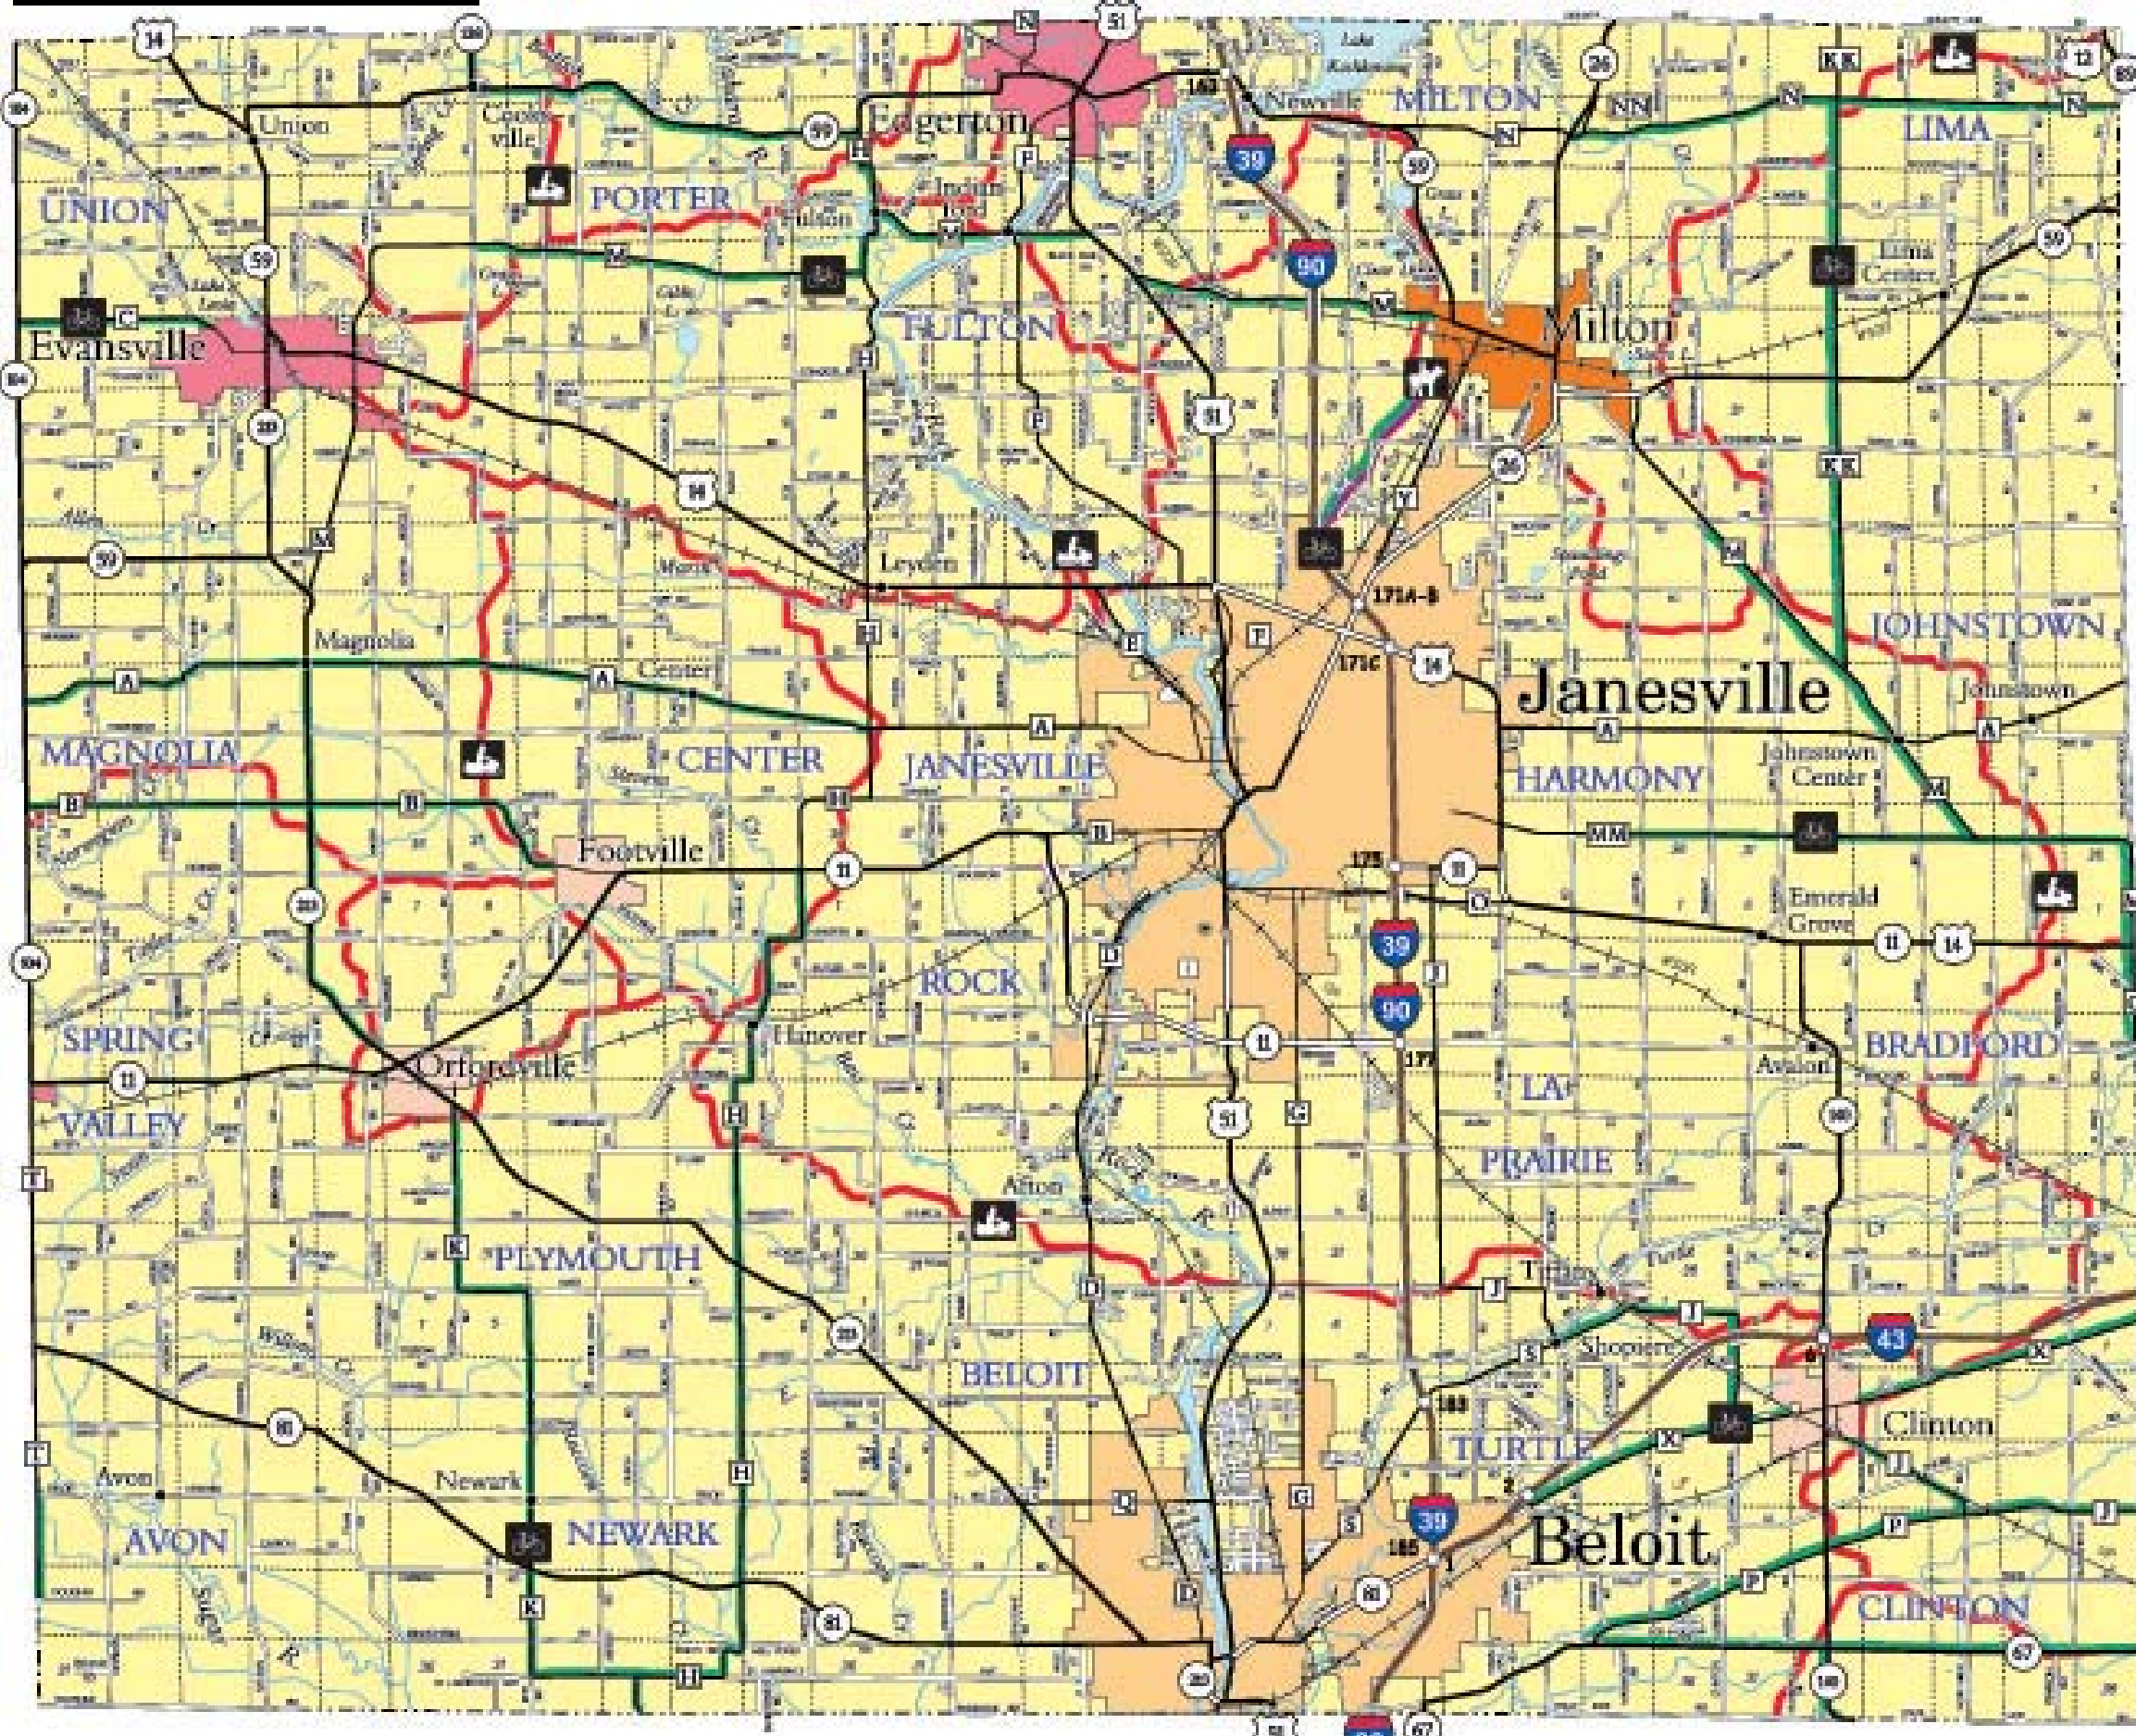

ROCK COUNTY

WALWORTH COUNTY

Rock & Walworth Counties with Janesville & Beloit, WI

Recreational Trails Included

www.LincolnMarketing.us

f t

Midwest Hardwood Services

We at Midwest Hardwoods can think of many reasons you should manage your timber...we'll help you focus on the most important ones.