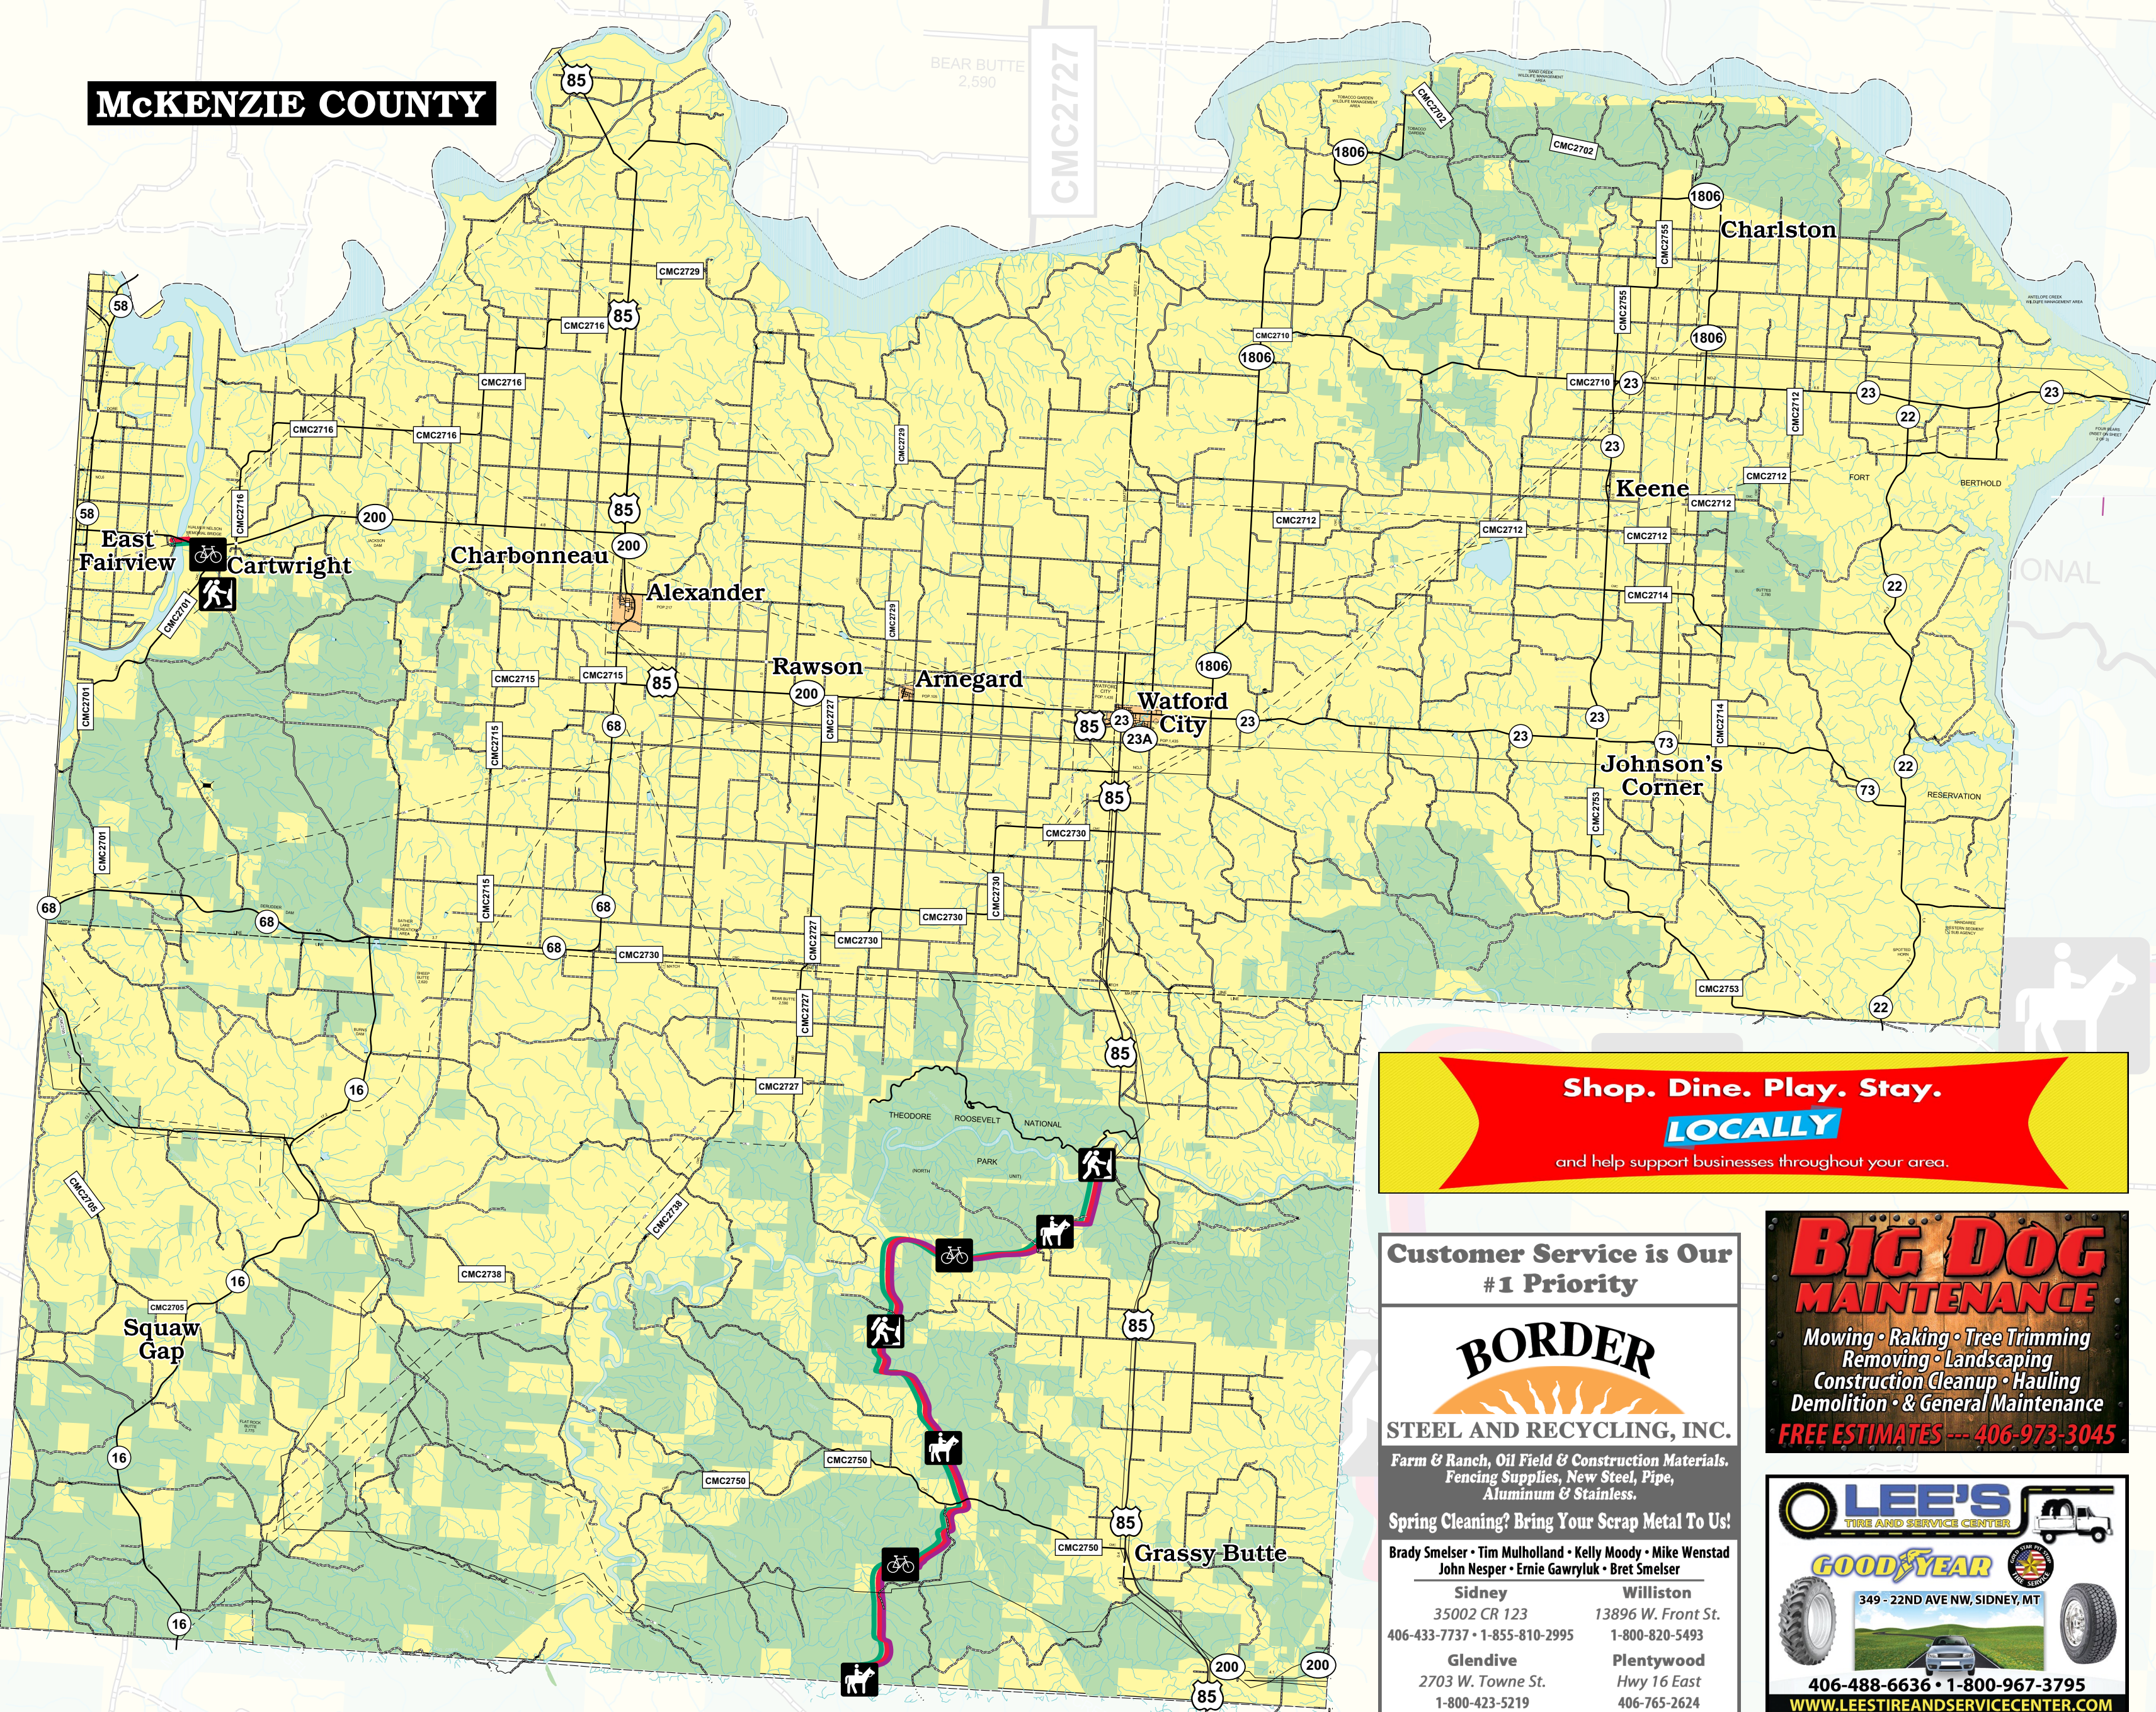

Shop. Dine. Play. Stay. **LOCALLY**
and help support businesses throughout your area.

Customer Service is Our #1 Priority

BORDER STEEL AND RECYCLING, INC.

Farm & Ranch, Oil Field & Construction Materials, Fencing Supplies, New Steel, Pipe, Aluminum & Stainless.

Spring Cleaning? Bring Your Scrap Metal To Us!
Brady Smelser • Tim Mulholland • Kelly Moody • Mike Wenstad
John Nesper • Ernie Gawryluk • Bret Smelser

Sidney 35002 CR 123 406-433-7737 • 1-855-810-2995	Williston 13896 W. Front St. 1-800-820-5493
Glendive 2703 W. Towne St. 1-800-423-5219	Plentywood Hwy 16 East 406-765-2624

BIG DOG MAINTENANCE

Mowing • Raking • Tree Trimming
Removing • Landscaping
Construction Cleanup • Hauling
Demolition • & General Maintenance

FREE ESTIMATES --- 406-973-3045

LEE'S TIRE AND SERVICE CENTER

GOODYEAR

349 - 22ND AVE NW, SIDNEY, MT

406-488-6636 • 1-800-967-3795
WWW.LEESTIREANDSERVICECENTER.COM

Bicycle Trail/Route

Hiking/Walking Trail

Equestrian Trail

SCAN THE CODE TO DOWNLOAD A FREE COPY OF THIS MAP

LincolnMarketing

McKENZIE COUNTY