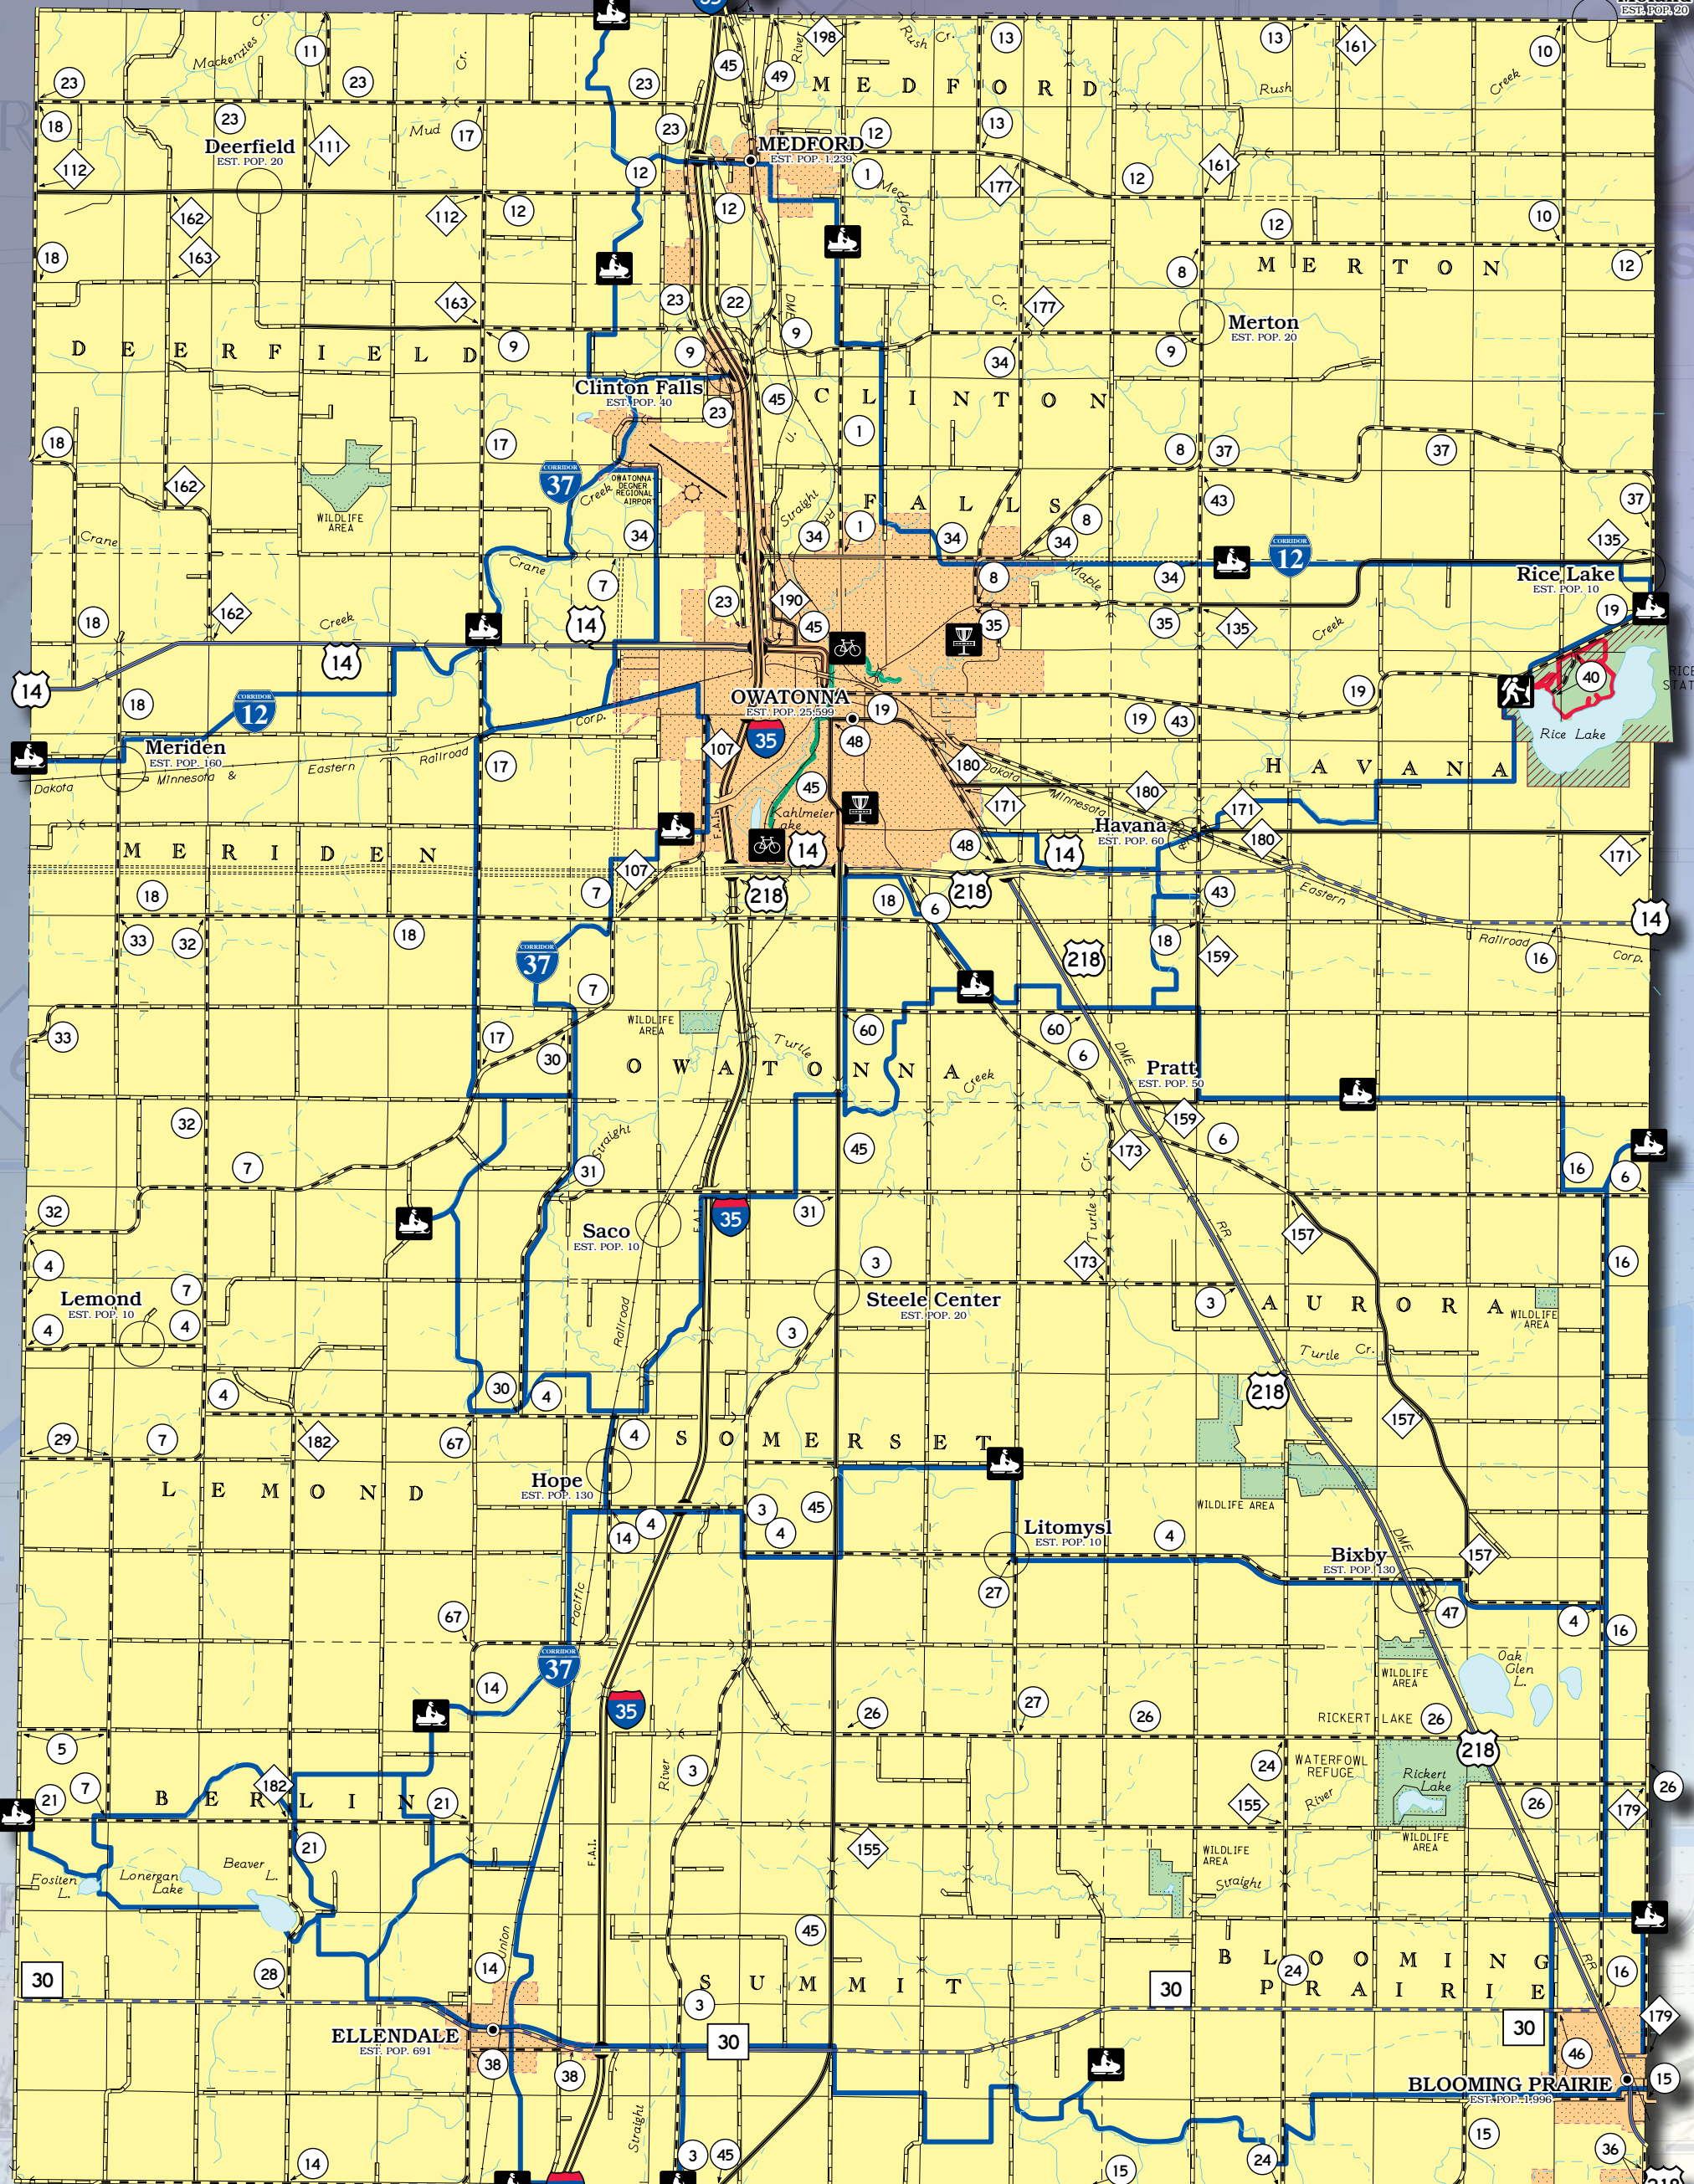

- Snowmobile Trail
- Bicycle Trail/Route
- Hiking/Walking Trail
- Disc Golf Course Locator

Scan QR Code to go to the individual County Page

This free publication is made possible by the advertisers and other local agencies and may not be reproduced. Please support the local advertisers on this publication. Comments and/or suggestions may be directed to: info@lincolnmktg.com

This map is prepared with information provided to us by others, therefore, Lincoln Marketing and the advertisers assume no liability in regards to trails (including accuracy). Please respect private property and no trespassing signs. Stay on trails. Exercise extreme caution on all lakes and streams. Obey all state and local laws and ordinances. Do not operate snowmobiles on county roads or state highways.

View this publication online at www.lincolnmktg.com