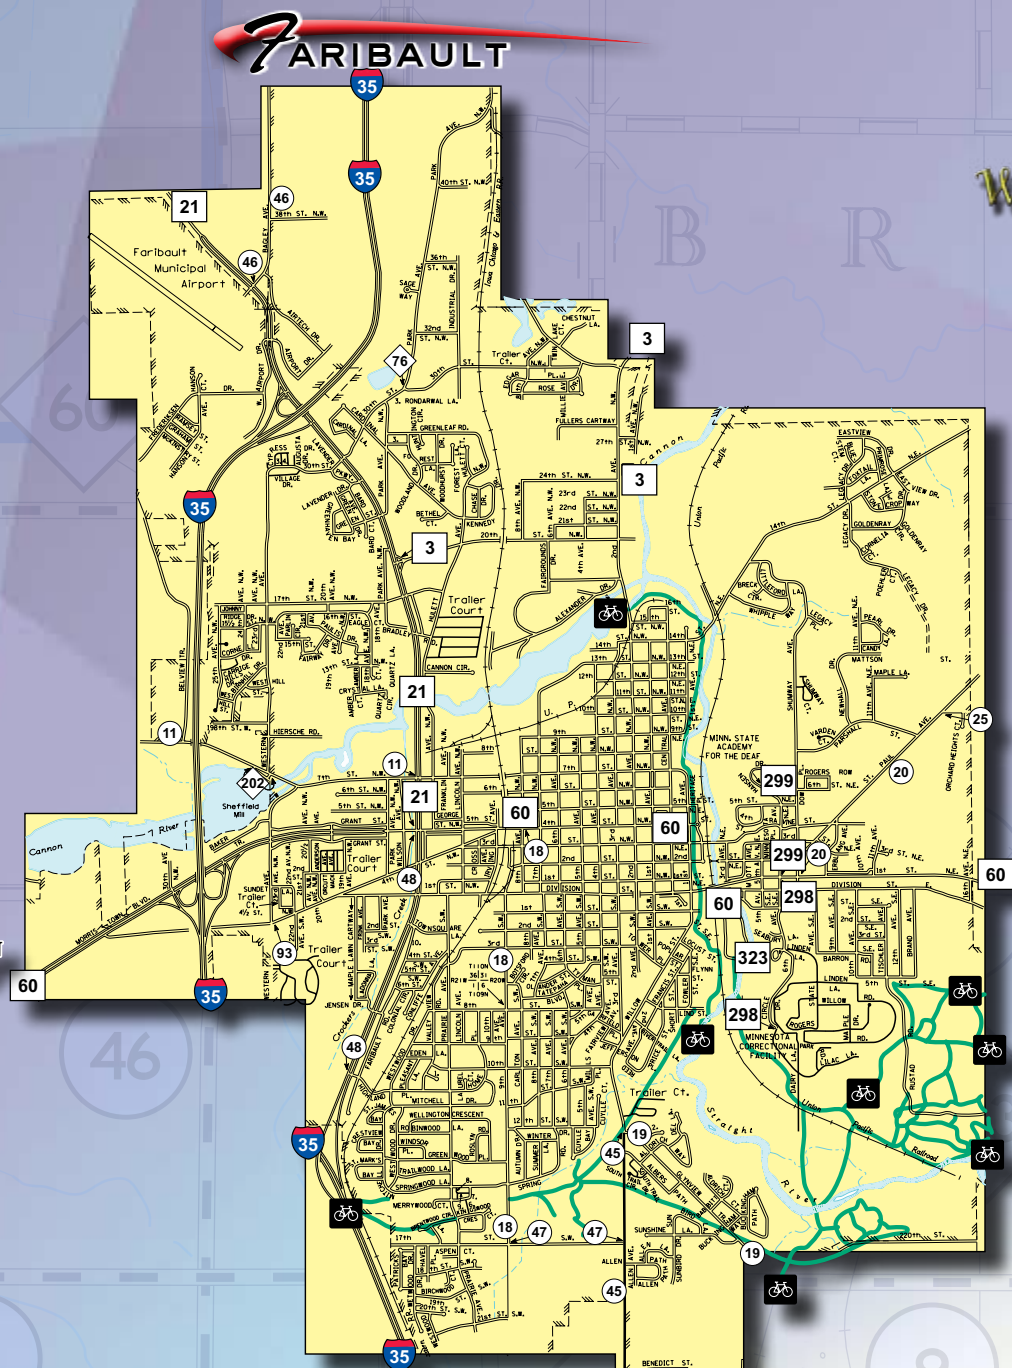

Cooperatively Owned.
All are welcome!
just food co-op
natural foods market & deli
516 Water Street S • 507-650-0106
Northfield, MN
justfood.coop
Open every day from 8:00 a.m. to 9:00 p.m.
Member or not, you're ALWAYS welcome at the Co-op!

St. Mary's School
Preschool & Kindergarten Readiness
Kindergarten and Grades 1-8

Come Join Us!
Growing in Mind, Body & Spirit
730 S Cedar Ave • Owatonna • 507.446.2300
www.stmarys-owatonna.org

L&M SO MUCH TO ENJOY!
Welcome Motorcycles • ATV's
Snowmobilers
BREAKFAST 7 DAYS A WEEK
SUN 8:30 - 11:30 • MON - SAT 7 - 11
LUNCH & DINNER SPECIALS
11 AM - 8 PM
HAPPY HOUR
MON-FRI 3:30 - 6:30 PM
MON-THURS 8:00 - 10:00 AM
BINGO EVERY FRI 7 PM
FREE JUKEBOX SAT NIGHT
2 FOR 1 DRINKS SAT 9 PM - MIDNIGHT
2 BEAUTIFUL PATIOS TO ENJOY DINING * SMOKING
Downtown Dundas • 507-645-8987

Caring for seniors since 1899.
Three Links
We are proud of our history and the care we've provided over the years. We look forward to our future as we work to find innovative solutions to the ever-changing care needs of the people Three Links serves.
Assisted Living
Skilled Nursing Care
Transitional Care
Memory Care
Home Care
End of Life Care
Independent Living
www.threelinks.org
Call to arrange a tour!
Visit our locations in downtown Northfield, Lonsdale and our Northfield Three Links campus.
Call today! (507) 664-8800

- Snowmobile Trail
- Bicycle Trail/Route
- Hiking/Walking Trail
- ATV Trail
- Disc Golf Course Locator

Scan QR Code to go to the individual County Page

This free publication is made possible by the advertisers and other local agencies and may not be reproduced. Please support the local advertisers on this publication. Comments and/or suggestions may be directed to: info@lincolnmarketing.us

This map is prepared with information provided to us by others; therefore, Lincoln Marketing and the advertisers assume no liability in regards to trails (including accuracy). Please respect private property and no trespassing signs. Stay on trails. Exercise extreme caution on all lakes and streams. Obey all state and local laws and ordinances. Do not operate snowmobiles on county roads or state highways.

View this publication online at www.lincolnmarketing.us

Cumberland's Northwest Trappers Supply, Inc.
One of the largest distributors of traps and trapping supplies in the USA
Visit our retail store - We have a huge inventory of:
+ Lures and Baits
+ Trapping Books and Videos
+ Boots and Waders
+ Gloves
+ Snowshoes
+ Training Scents For Dogs
+ Predator Calls
+ Hunting and Fishing Lights
+ Trap Wax and Dye
+ Bear Traps
+ Body Grippers Traps
+ Live Catch Cage Traps
+ Gopher and Mole Traps
+ Mouse and Rat Traps
+ Tanning Kits
+ Animal Repellents
Try our online catalog. Simple, Safe, Secure
Cumberland's Northwest Trappers Supply
4707 North Cedar Ave. • Owatonna, MN 55060 • 507-451-7607
trappers@nwtrappers.com
www.nwtrappers.com