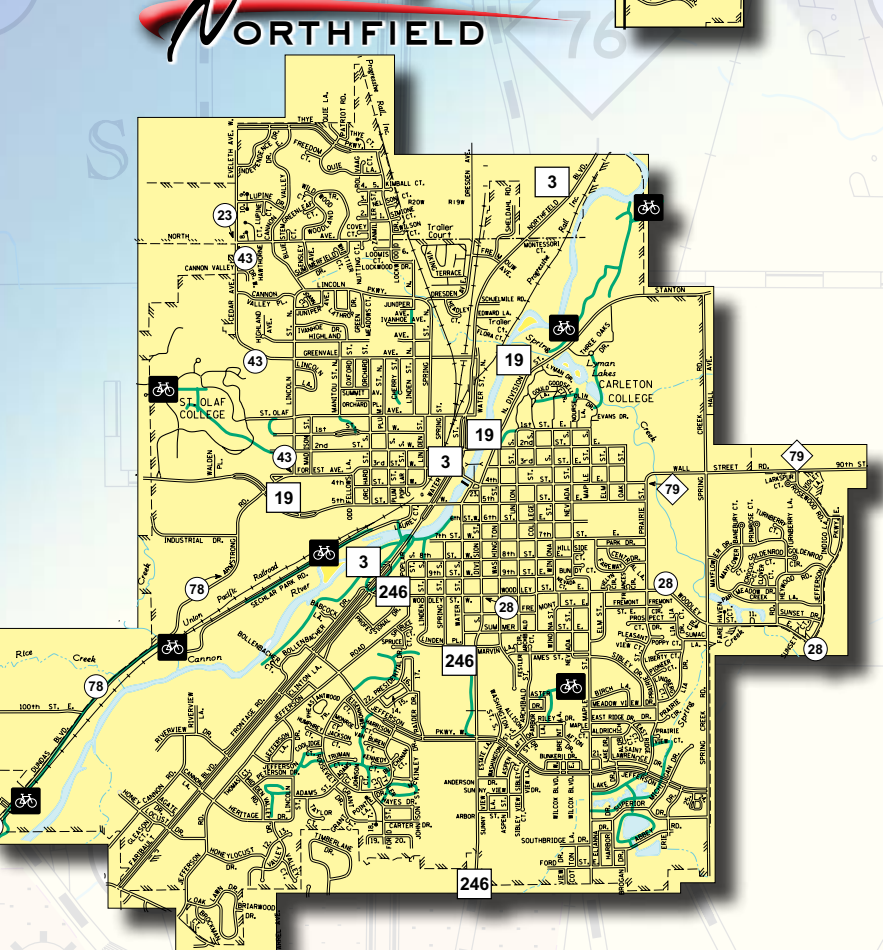

LAKE COUNTRY CONVENIENCE & BAIT
 Groceries, Hot Coffee, Cappuccino, Pastries, Soft Drinks, Pizza, Lottery, LP Exchange, Free WiFi, Wood, Soft Serve Coffee Club, Live Bait, Tackle, Fishing License, Hunting License, Automotive, Snacks, ATM, Fuel - 24 Hour, Gaming Cards, Magazines, Ice, Minnow Club.
 OPEN 5 A.M. DAILY
 Lake Country Convenience & Bait, LLC
 15090 Shieldsville Blvd. • Faribault, MN 55021
 507-334-9711

- Snowmobile Trail
- Bicycle Trail/Route
- Hiking/Walking Trail
- ATV Trail
- Disc Golf Course Locator

Scan QR Code to go to the individual County Page

This free publication is made possible by the advertisers and other local agencies and may not be reproduced. Please support the local advertisers on this publication. Comments and/or suggestions may be directed to: info@lincolnmarketing.us

This map is prepared with information provided to us by others; therefore, Lincoln Marketing and the advertisers assume no liability in regards to trails (including accuracy). Please respect private property and no trespassing signs. Stay on trails. Exercise extreme caution on all lakes and streams. Obey all state and local laws and ordinances. Do not operate snowmobiles on county roads or state highways.

LincolnMarketing
 www.lincolnmarketing.us
 Would like to Thank You for
30 Years
 of Loyal Business

FREE Local Area MAP
 www.LincolnMarketing.us
Trails Included
 RICE & STEELE COUNTIES WITH FARIBAUT, NORTHFIELD AND OWATONNA, MINNESOTA
 Scan QR Code for Digital Copy