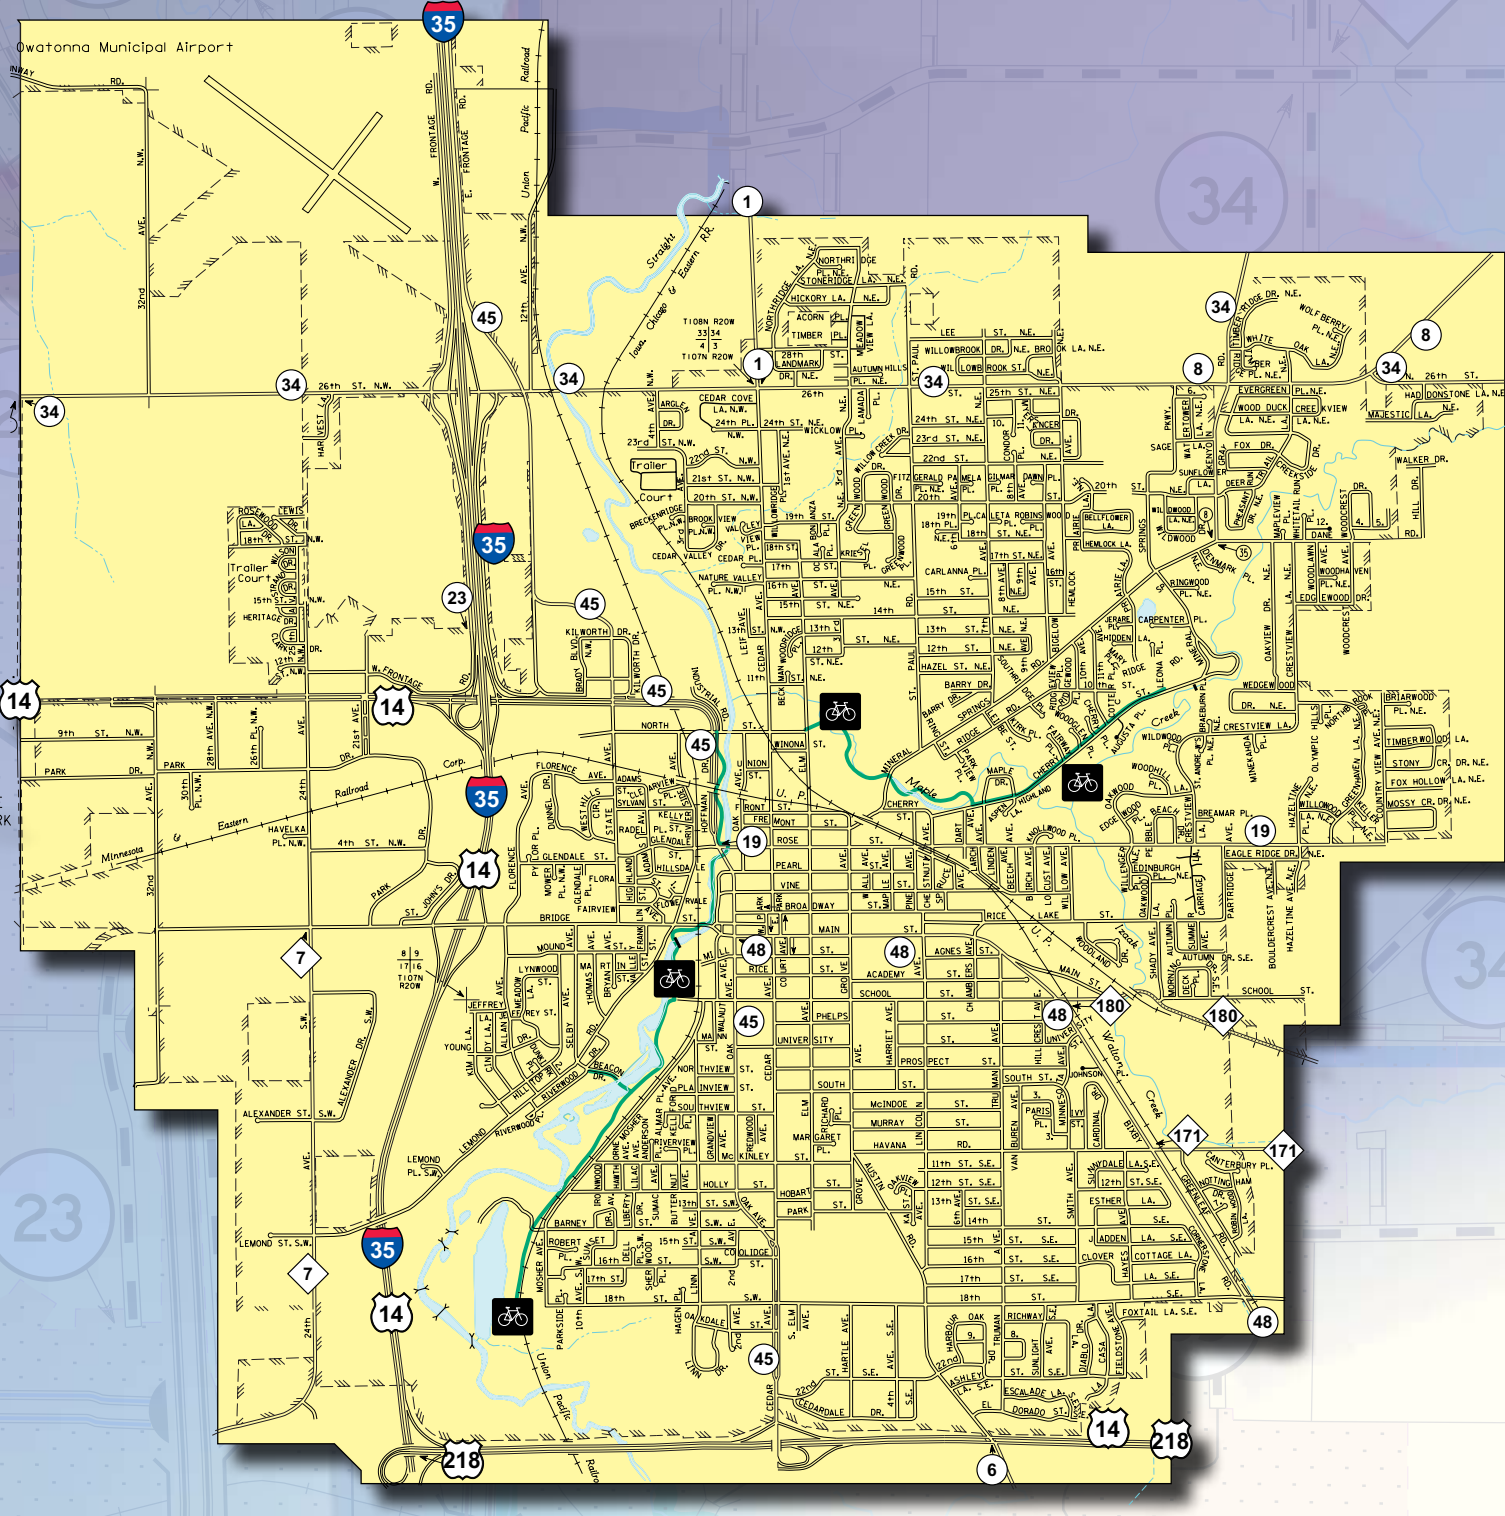

OWATONNA
EST. POP. 25,599

St. Mary's School
Preschool & Kindergarten Readiness
Kindergarten and Grades 1-8

ST. MARY'S SCHOOL

Come Join Us!
Growing in Mind, Body & Spirit
730 S Cedar Ave • Owatonna • 507.446.2300
www.stmarys-owatonna.org

LAKE COUNTRY CONVENIENCE & BAIT

Groceries
Hot Coffee
Cappuccino
Pastries
Soft Drinks
Pizza
Lottery
LP Exchange
Free WiFi
Wood
Soft Serve
Coffee Club

Live Bait
Tackle
Fishing License
Hunting License
Automotive
Snacks
ATM
Fuel - 24 Hour
Greeting Cards
Magazines
Ice
Minnow Club

Craig & Carole Finnegand
OPEN 5 A.M. DAILY

Lake Country Convenience & Bait, LLC
15090 Shieldsville Blvd. • Faribault, MN 55021
507-334-9711

Cooperatively Owned.
All are welcome!

just food co-op

natural foods market & deli
516 Water Street S • 507-450-0106
Northfield, MN
justfood.coop
Open every day from 8:00 a.m. to 9:00 p.m.
Member or not, you're ALWAYS welcome at the Co-op!

Deml
HEATING & AIR CONDITIONING Since 1969
1500 E. Main Street - Owatonna, MN 55060

507-451-6388

Residential Replacements
New Construction and Finishes

Furnace
Heat Pump
Humidifier
Radon

Air Conditioner
Mini Split
Geo Thermal
Air Exchanger

info@demlheating.biz www.demlheating.biz

Cumberland's Northwest Trappers Supply, Inc.

One of the largest distributors of traps and trapping supplies in the USA

Visit our retail store - We have a huge inventory of:

- + Lures and Baits
- + Trapping Books and Videos
- + Boots and Waders
- + Gloves
- + Snowshoes
- + Training Scents For Dogs
- + Predator Calls
- + Hunting and Fishing Lights
- + Trap Wax and Dye
- + Bear Traps
- + Body Grippers Traps
- + Live Catch Cage Traps
- + Gopher and Mole Traps
- + Mouse and Rat Traps
- + Tanning Kits
- + Animal Repellents

Try our online catalog, Simple, Safe, Secure

Cumberland's Northwest Trappers Supply
4707 North Cedar Ave. • Owatonna, MN 55060 • 507-451-7607
www.nwtrappers.com

Gerald Raetz
Mason/Owner

Gerald J. Raetz Masonry LLC

14249 300th Ave.
Waseca, MN 56093
507-838-5637
jraetzmasonry@yahoo.com

1080 AM Radio

KYMN
a friend you can count on

NORTHFIELD

507-645-5695
kymnradio.net

HALVERSON
LAND SURVEYING, LLC

- Property Services
- Topographic Surveys
- Division or Platting of Properties
- LOMA & FEMA Elevation Certificates
- Easement Sketches and Descriptions
- ALTA/ACS Land Title Surveys
- New Home Layout and Staking

507-301-2029
www.HalversonLandSurveying.com

Caring for seniors since 1899.

Three Links

We are proud of our history and the care we've provided over the years. We look forward to our future as we work to find innovative solutions to the ever-changing care needs of the people Three Links serves.

- Assisted Living
- Skilled Nursing Care
- Transitional Care
- Memory Care
- Home Care
- End of Life Care
- Independent Living

www.threelinks.org

Call to arrange a tour!
Visit our locations in downtown Northfield, Lonsdale and our Northfield Three Links campus.
Call today! (507) 664-8800