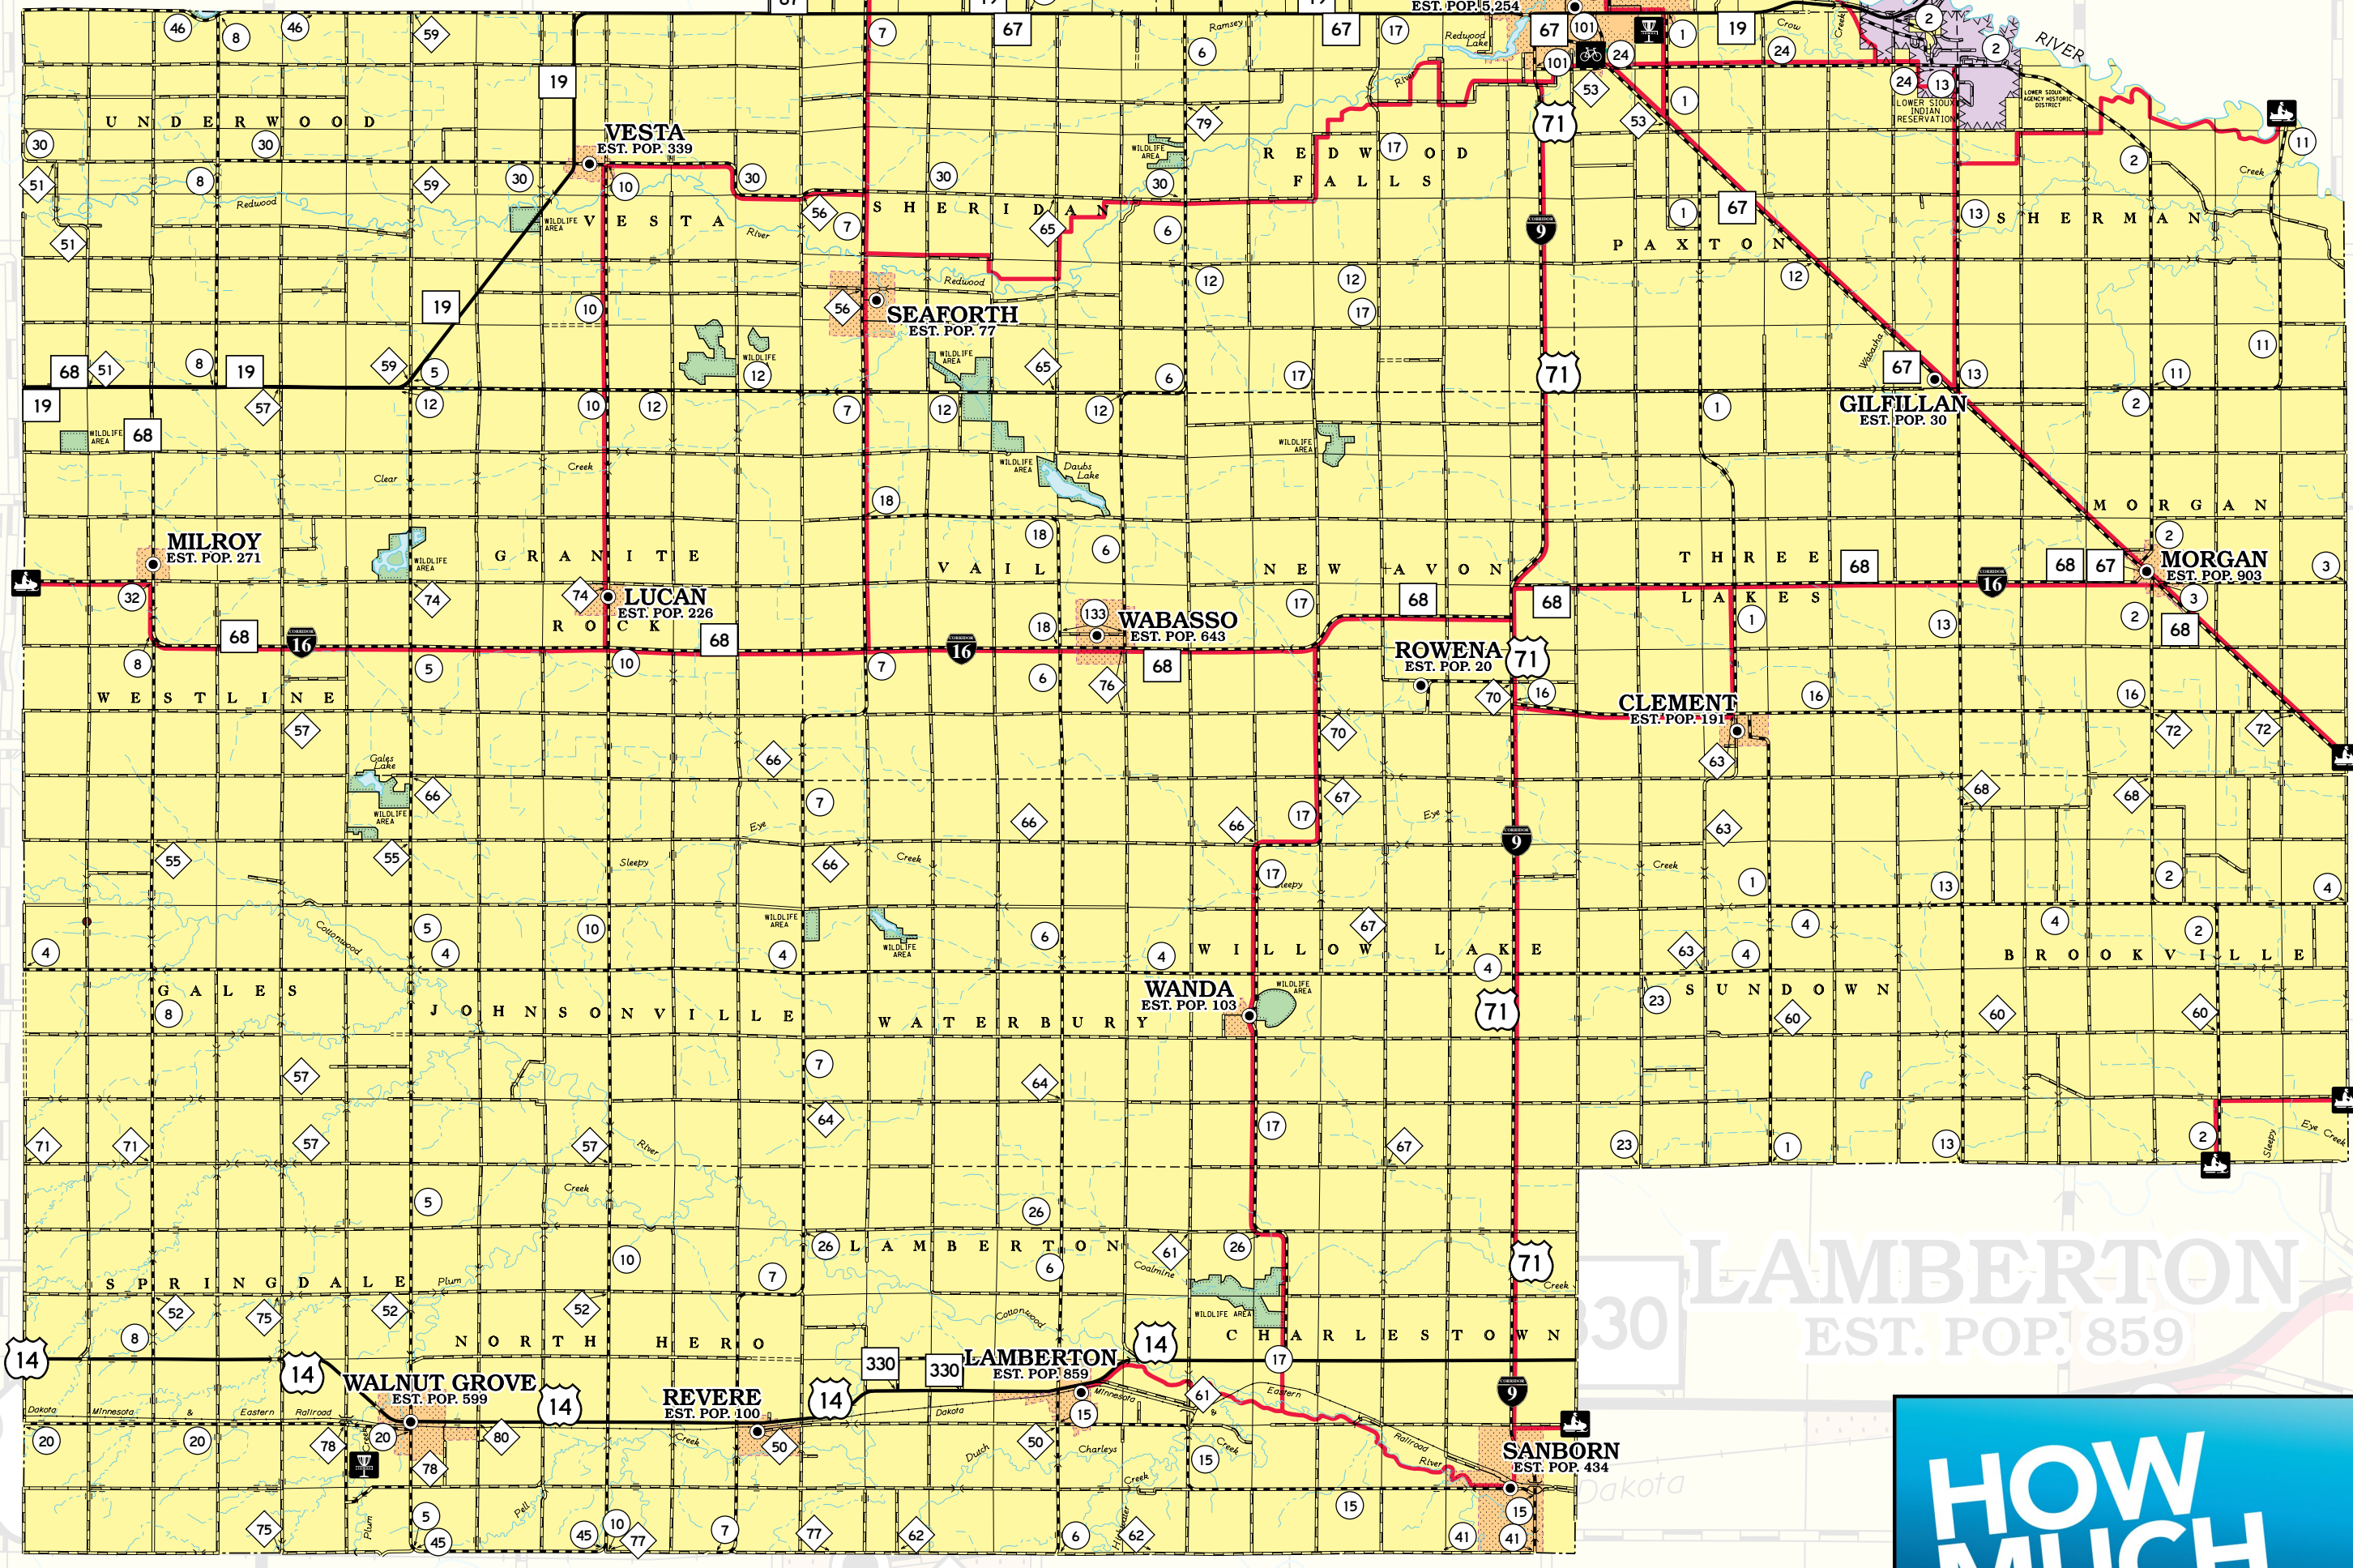

SMOC Family Planning

SMOC Family Planning has offices in Worthington, Marshall, Montevideo, Ortonville and Redwood Falls. We provide reproductive health services and counseling to both men and women. They include annual exams, sexually transmitted infection testing and treatment, and birth control options. Payments at our clinic are based on income and family size. We bill most insurance companies. All services are completely confidential.

www.smoc.usdnet7.html

Office Locations

Worthington
309 5th Ave.
Worthington, MN 56187
507.376.4195
Open Monday through Friday 8-4

Marshall
109 S 5th St.
Marshall, MN 56258
507.537.1900
Open Mondays 8-4, Tuesdays 8-4, Fridays 8-2

Montevideo
321 S 1st St.
Montevideo, MN 56265
320.269.8810
Open Thursdays 8-4

Ortonville
47 2nd St. NW
Ortonville, MN 56278
320.839.9599
Open Wednesdays 8-4

Redwood Falls
269 E Bridge St.
Redwood Falls, MN 56283
507.538.2444
Open 2 Days per Month

SELECT INN

RECENT RENOVATIONS

- Free Continental Breakfast
- Free 24 Hour Casino Shuttle
- Free Shuttle to Dacotah Ridge Golf Club
- Indoor Pool and Spa
- Free Wireless Internet

www.selectinnredwoodfalls.com

410 W. Park Road • Redwood Falls, MN

507-644-4444 or 800-641-1000

REDWOOD COUNTY

HOW MUCH COULD YOU SAVE?

Get cash rebates when you purchase energy-efficient appliances. Use less energy and lower your monthly bills.

cashrebatesnow.com
866-872-0052

MINNESOTA ENERGY RESOURCES

Gas Furnaces • Clothes Washers • Water Heaters
Programmable Thermostats • Insulation and More!

Farmers Union Industries, LLC

PO Box 319 • 590 W. Park Rd.
Redwood Falls, MN 56283

Supporting Agriculture

507-637-2938 Fax 507-637-5409

- Snowmobile Trail
- Bicycle Trail
- Disc Golf Locator
- Airport Locator

SCAN THE CODE TO DOWNLOAD A FREE COPY OF THIS MAP

LincolnMarketing