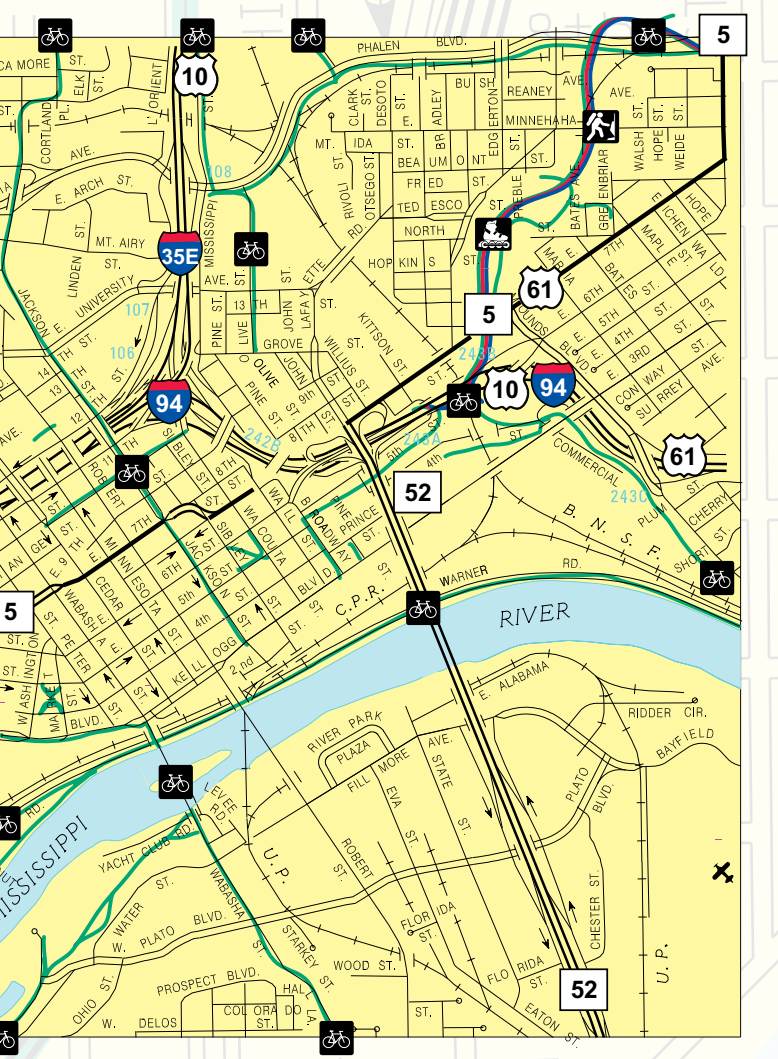

Tupperware Gift Certificates Available Online. Gift Purchase & Delivery Available. Kristin Abraham • 310-292-5353

Checker Board Pizza Open 7 Days a Week 11AM-12:30AM. Pasta & Subs 511 N. Snelling (651) 645-0414

now open MOVABLES POSH HOME CONSIGNMENTS TRADITIONAL - VINTAGE - MODERN HOME FURNISHINGS & JEWELRY

Residential Remodeling Specialists Additions, Kitchens, Concrete & Masonry, Chimney & Roofs, Bathrooms, Basements, Retaining Walls / Patios

Got Poop? We Scoop! Dog, Cat or any Scat. Call Matt for a free price quote. DoodyCalls.com

Hmong Village Andrew Zimmern's second favorite food adventure spot in the Twin Cities! Shop, eat, and explore another culture without leaving town.

FREE Local Area Map Ramsey County w/White Bear Lake & St. Paul, Minnesota

QUALITY living delivering quality apartment living. Reel Estate Equities Your Choice for Quality Apartment Living in St. Paul

REAL ESTATE EQUITIES Your Choice for Quality Apartment Living in St. Paul

REEApartments.com | 651.968.4307

Waldheim Resort Waterfront Resort on Beautiful Big Pine Lakes

Where "Up North at the Lake" can still be found! "Home in the Woods" is located on the shores and in the pines of our two Pine Lakes in Pine County.