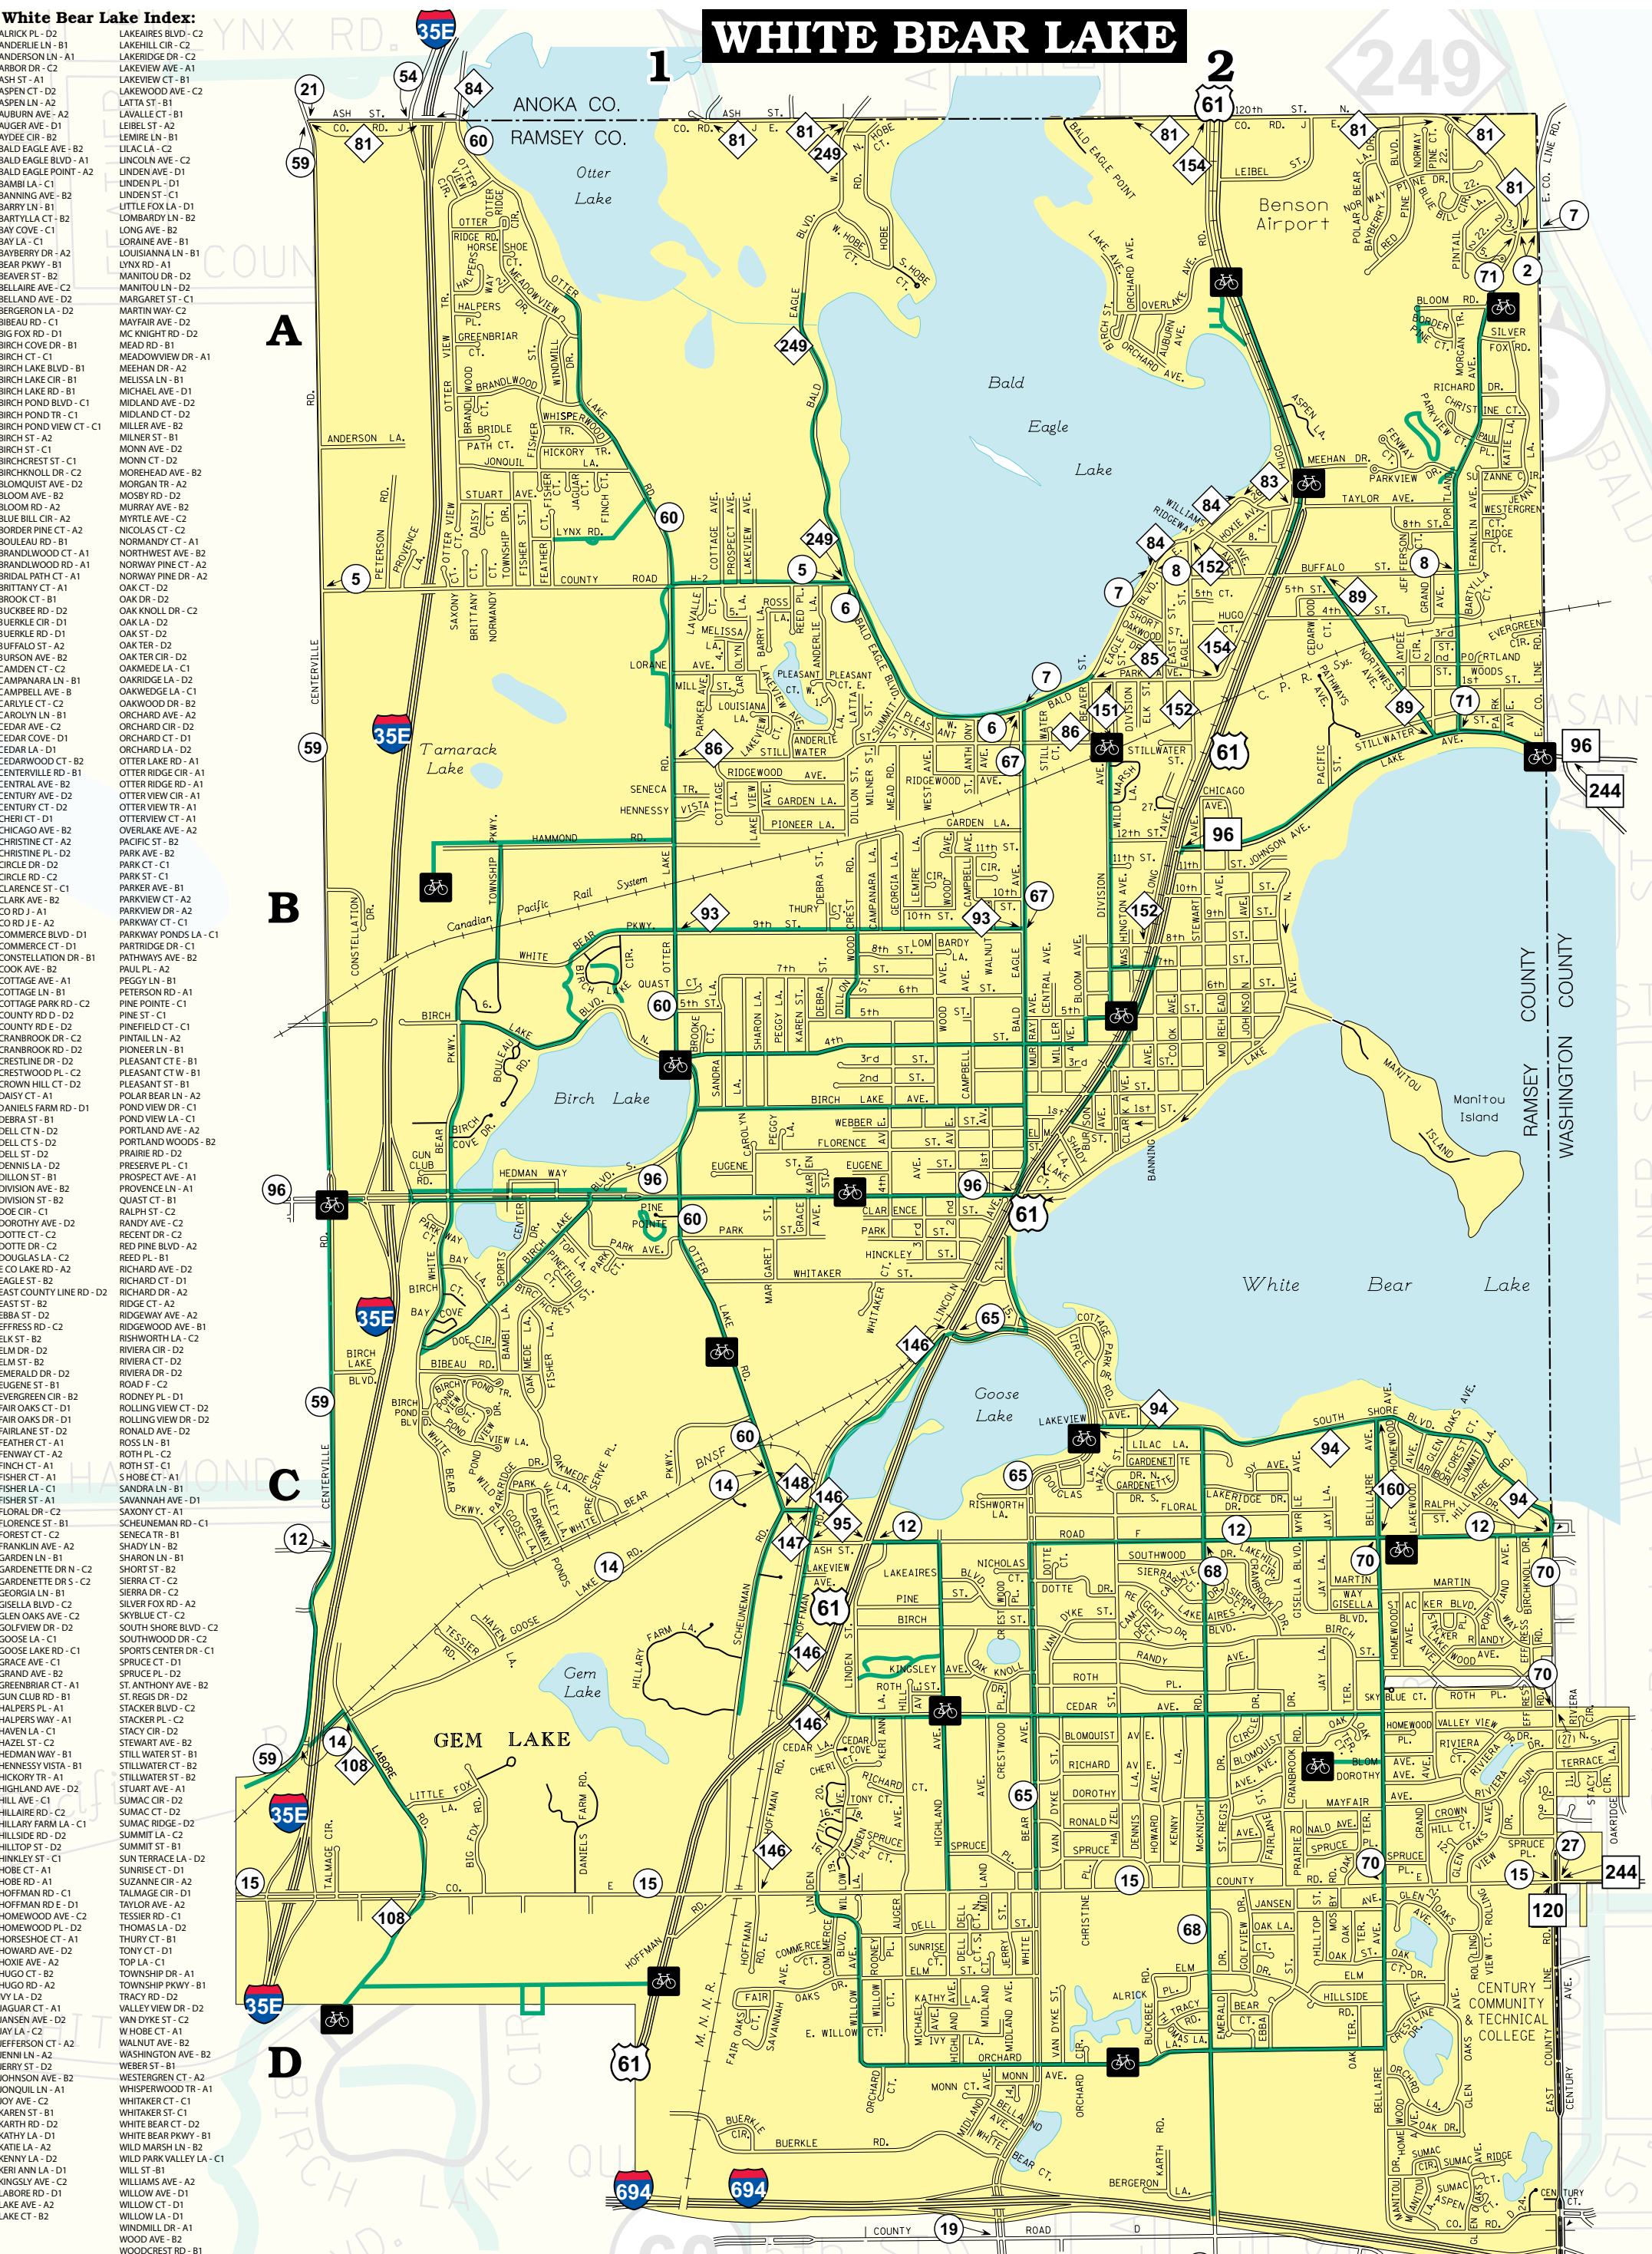

MAXIMUM EXPOSURE
at MINIMUM COST.
Map & Guide Ads Work.

Email: info@lincolnmktg.com
for advertising in your local area.

LincolnMarketing
We'll Get You Where You Want To Go.

White Bear Lake Index:

- List of street names and numbers corresponding to the map, such as ANDERSON DR., ANKER DR., and ARBOR DR.