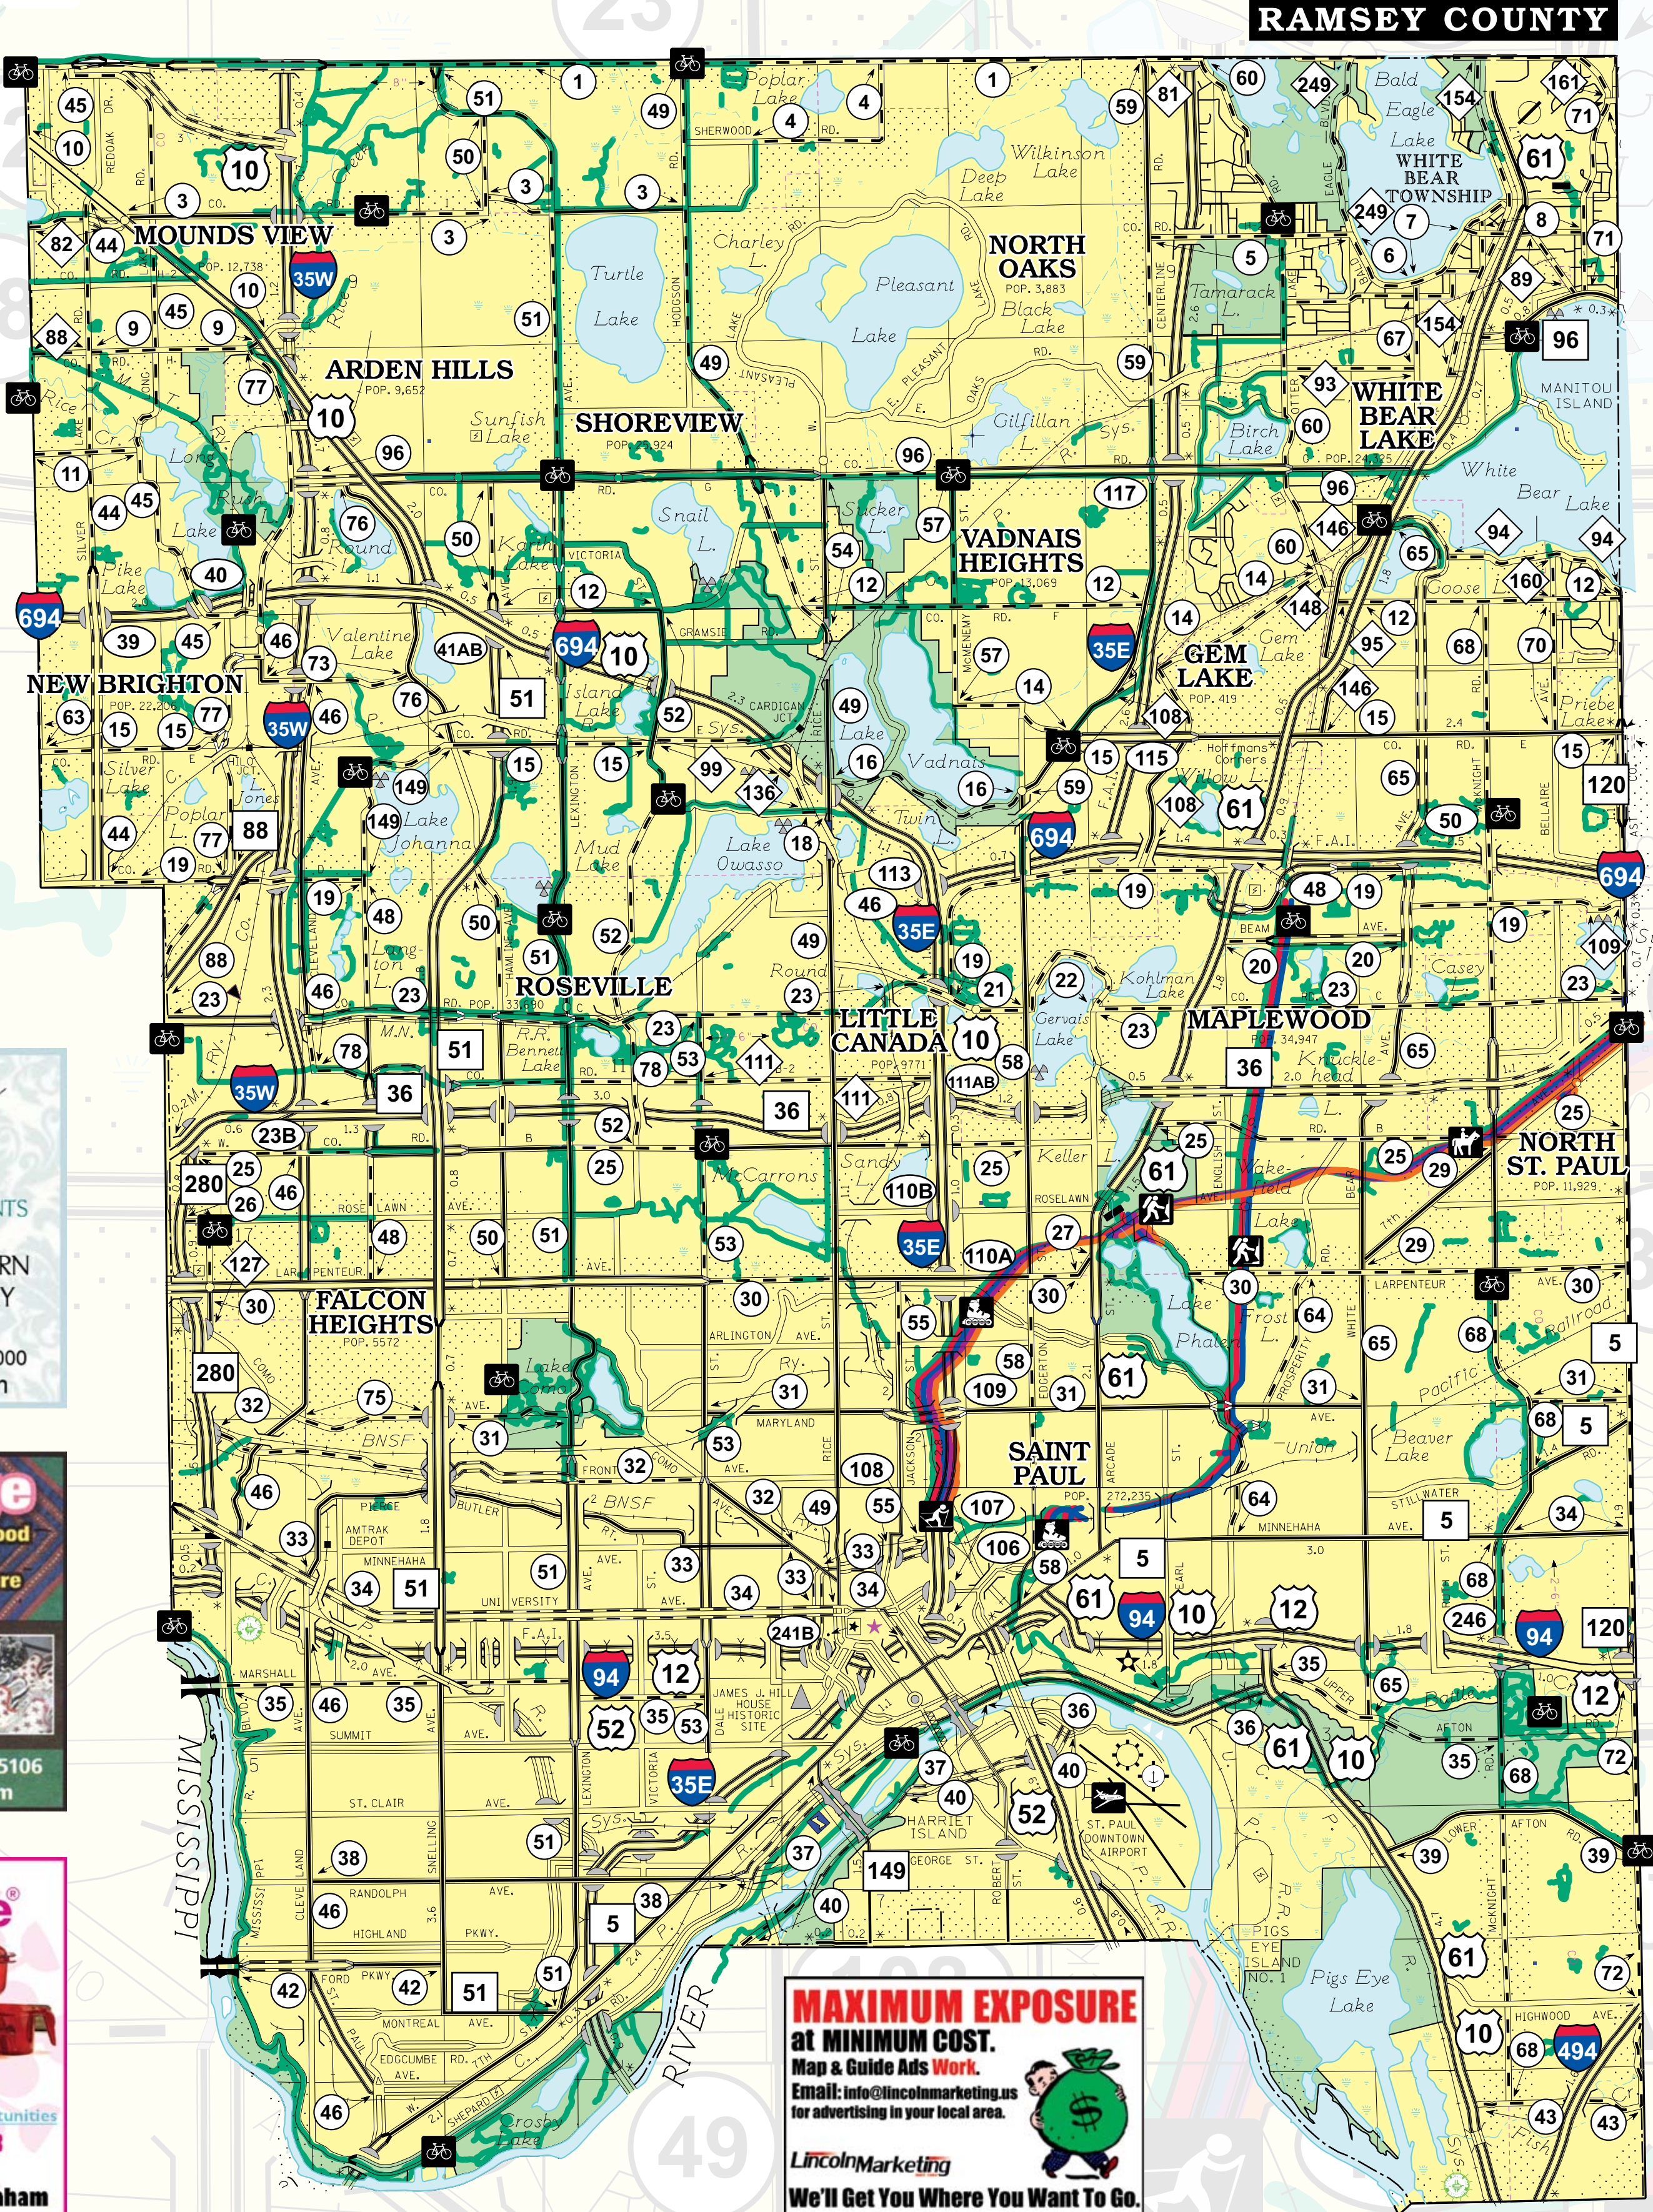

Tupperware

Gift Certificates Available Online
Gift Purchase & Delivery Available

Earn 49% on Your Fundraiser Anyone in Need, Literally...
• Vacation • Adoption • Fire • Charity • Event • Church • School • Sports Camp • Endless Opportunities...

Great Business Opportunities

Kristin Abraham • 320-292-5353
No Hassles, Just Order at...
www.my2.tupperware.com/kristinabraham

Bicycle Trail/Route
Hiking/Walking Trail
In-Line Skating
Cross-Country Ski Trail
Equestrian Trail
Airport Lacator

Scan QR Code to go to the individual County Page

Disclaimer: This free publication is made possible by the advertisers and other local agencies and may not be reproduced. Please support the local advertisers on this publication. Comments and/or suggestions may be directed to: info@lincolnmktg.com

This map is prepared with information provided to us by others, therefore, Lincoln Marketing and the advertisers assume no liability in regards to trails (including accuracy). Please respect private property and no trespassing signs. Stay on trails. Exercise extreme caution on all lakes and streams. Obey all state and local laws and ordinances. Do not operate snowmobiles on county roads or state highways.

View this publication online at: www.lincolnmktg.com

RAMSEY COUNTY

Ramsey County w/White Bear Lake & St. Paul, Minnesota

Recreational Trails Included

www.LincolnMarketing.us

FREE Local Area Map

QUALITY living

REAL ESTATE EQUITIES

Your Choice for Quality Apartment Living in St. Paul

REEApartments.com | 651.968.4307

Waldheim Resort

Waterfront Resort on Beautiful Big Pine Lakes

Where "Up North at the Lake" can still be found! Our "Home in the Woods" is located on the shores and in the pines of our two Pine Lakes in Pine County. Where Families can be a Family. Enjoy beautiful views and a sandy beach from the decks of our cedar log furnished cabins.

Lakeside Cabins • Fishing • Water Activities • Relax

1-888-WALDHEIM
320-233-7405

See Our Specials:
www.waldheimresort.com

Just 1 1/2 hours North of the Twin Cities,
7 miles West of Finlayson & 20 minutes North of Hinckley

MAXIMUM EXPOSURE
at MINIMUM COST.
Map & Guide Ads Work.

Email: info@lincolnmktg.com
for advertising in your local area.

LincolnMarketing
We'll Get You Where You Want To Go.