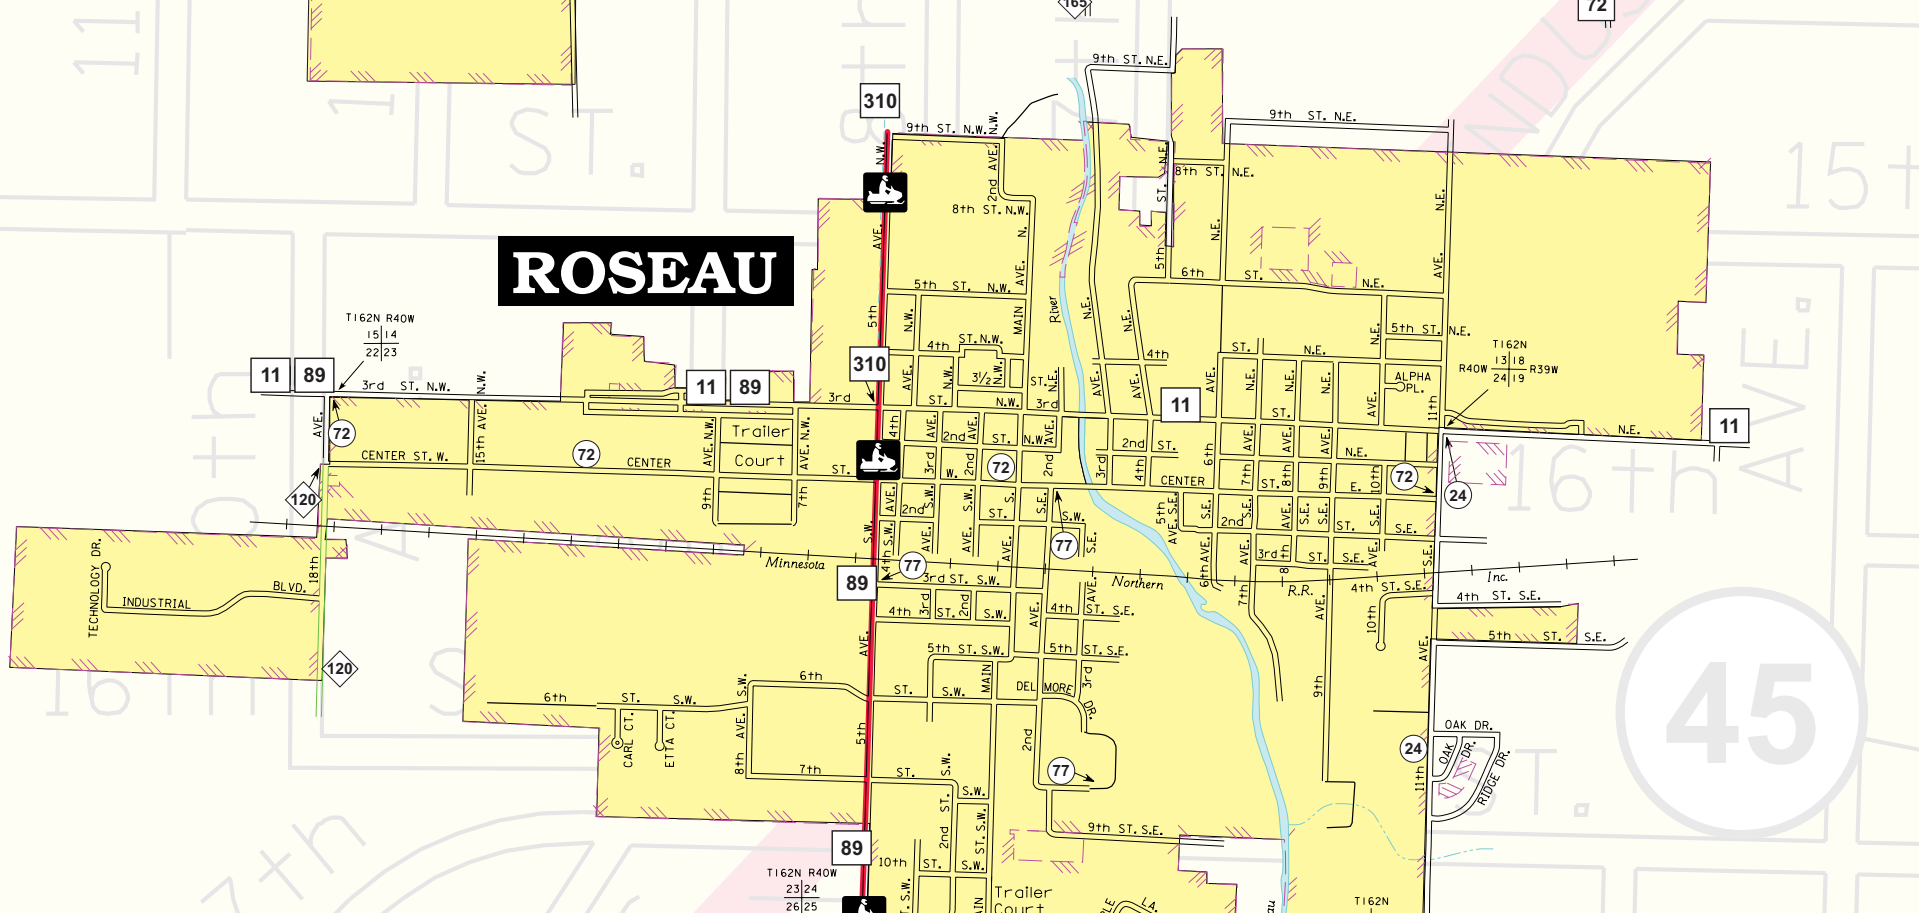

ROSEAU

INTERNATIONAL FALLS

IT MAKES CENTS
 LOCAL COUPONS INSIDE
 TO SHOP LOCALLY

Support Your Local Merchants
 Scan The QR Code For Free Online Coupons

LincolnMarketing
www.lincolnmarketing.us

LAKE SUPERIOR ZOO
 Gateway to the Wild