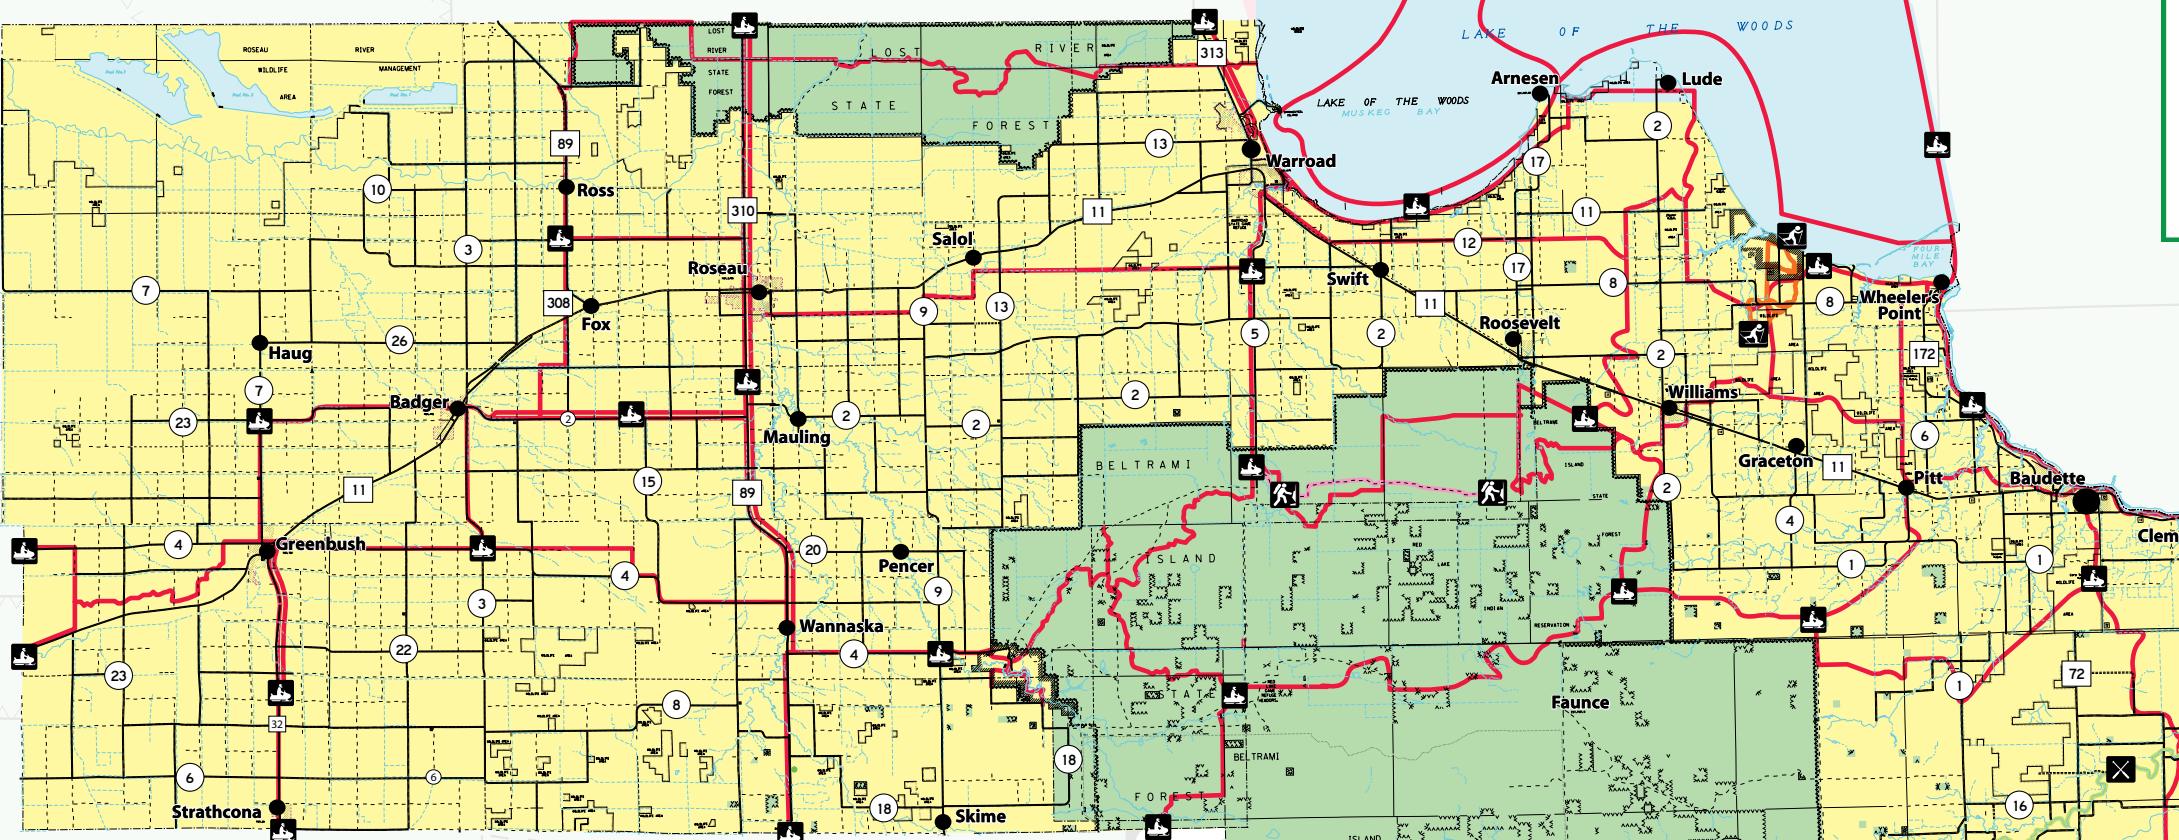

Terry's Tree Service

"For All Your Tree Needs"

- Trees
- Transplanting
- 6'-16' Trees
- Trimming
- Loader Truck
- Bucket Truck
- Stump Grinding & Clean-up
- Large Tree Shredding & Brush Mowing

Terry Gamache
218-783-8956 or 218-368-7376

ROSEAU COUNTY

- Snowmobile Trail
- ATV Trail
- Bicycle Trail/Route
- Equestrian Trail
- Hiking/Walking Trail
- Cross-Country Ski Trail
- Paddle Boat Trail

Northland Custom Woodworking Inc.

"Custom Cabinets Without the Custom Price"

- Bathroom vanities
- Entertainment Centers
- Desks, Bars, Tables
- Mantles & Hearths
- Bedroom Furniture
- Trim & Door Finishing
- Custom Projects

Quality crafted custom counter-tops made to order

Owners: Kevin Marcott, Jeff Vonasek, Kris Marcott

218-773-1721

www.northlandcustomwoodworking.com

Now Open:

Certified Massage Therapist

Brook Demary
107 N. Main, Room 3 • Baudette, MN

218-308-3077

Think map advertising doesn't work? IT JUST DID.

LincolnMarketing
www.lincolnmktg.com

Kraulik EXCAVATING

Karlstad, MN

- Laser Ditching
- Tree Row Removal, Burning And Burial
- CRP Clean-Up
- Culverts And Crossings
- Demolition
- Bobcat Services Available

Free Estimates

15 Years Experience

Call Nathan 218-452-1827