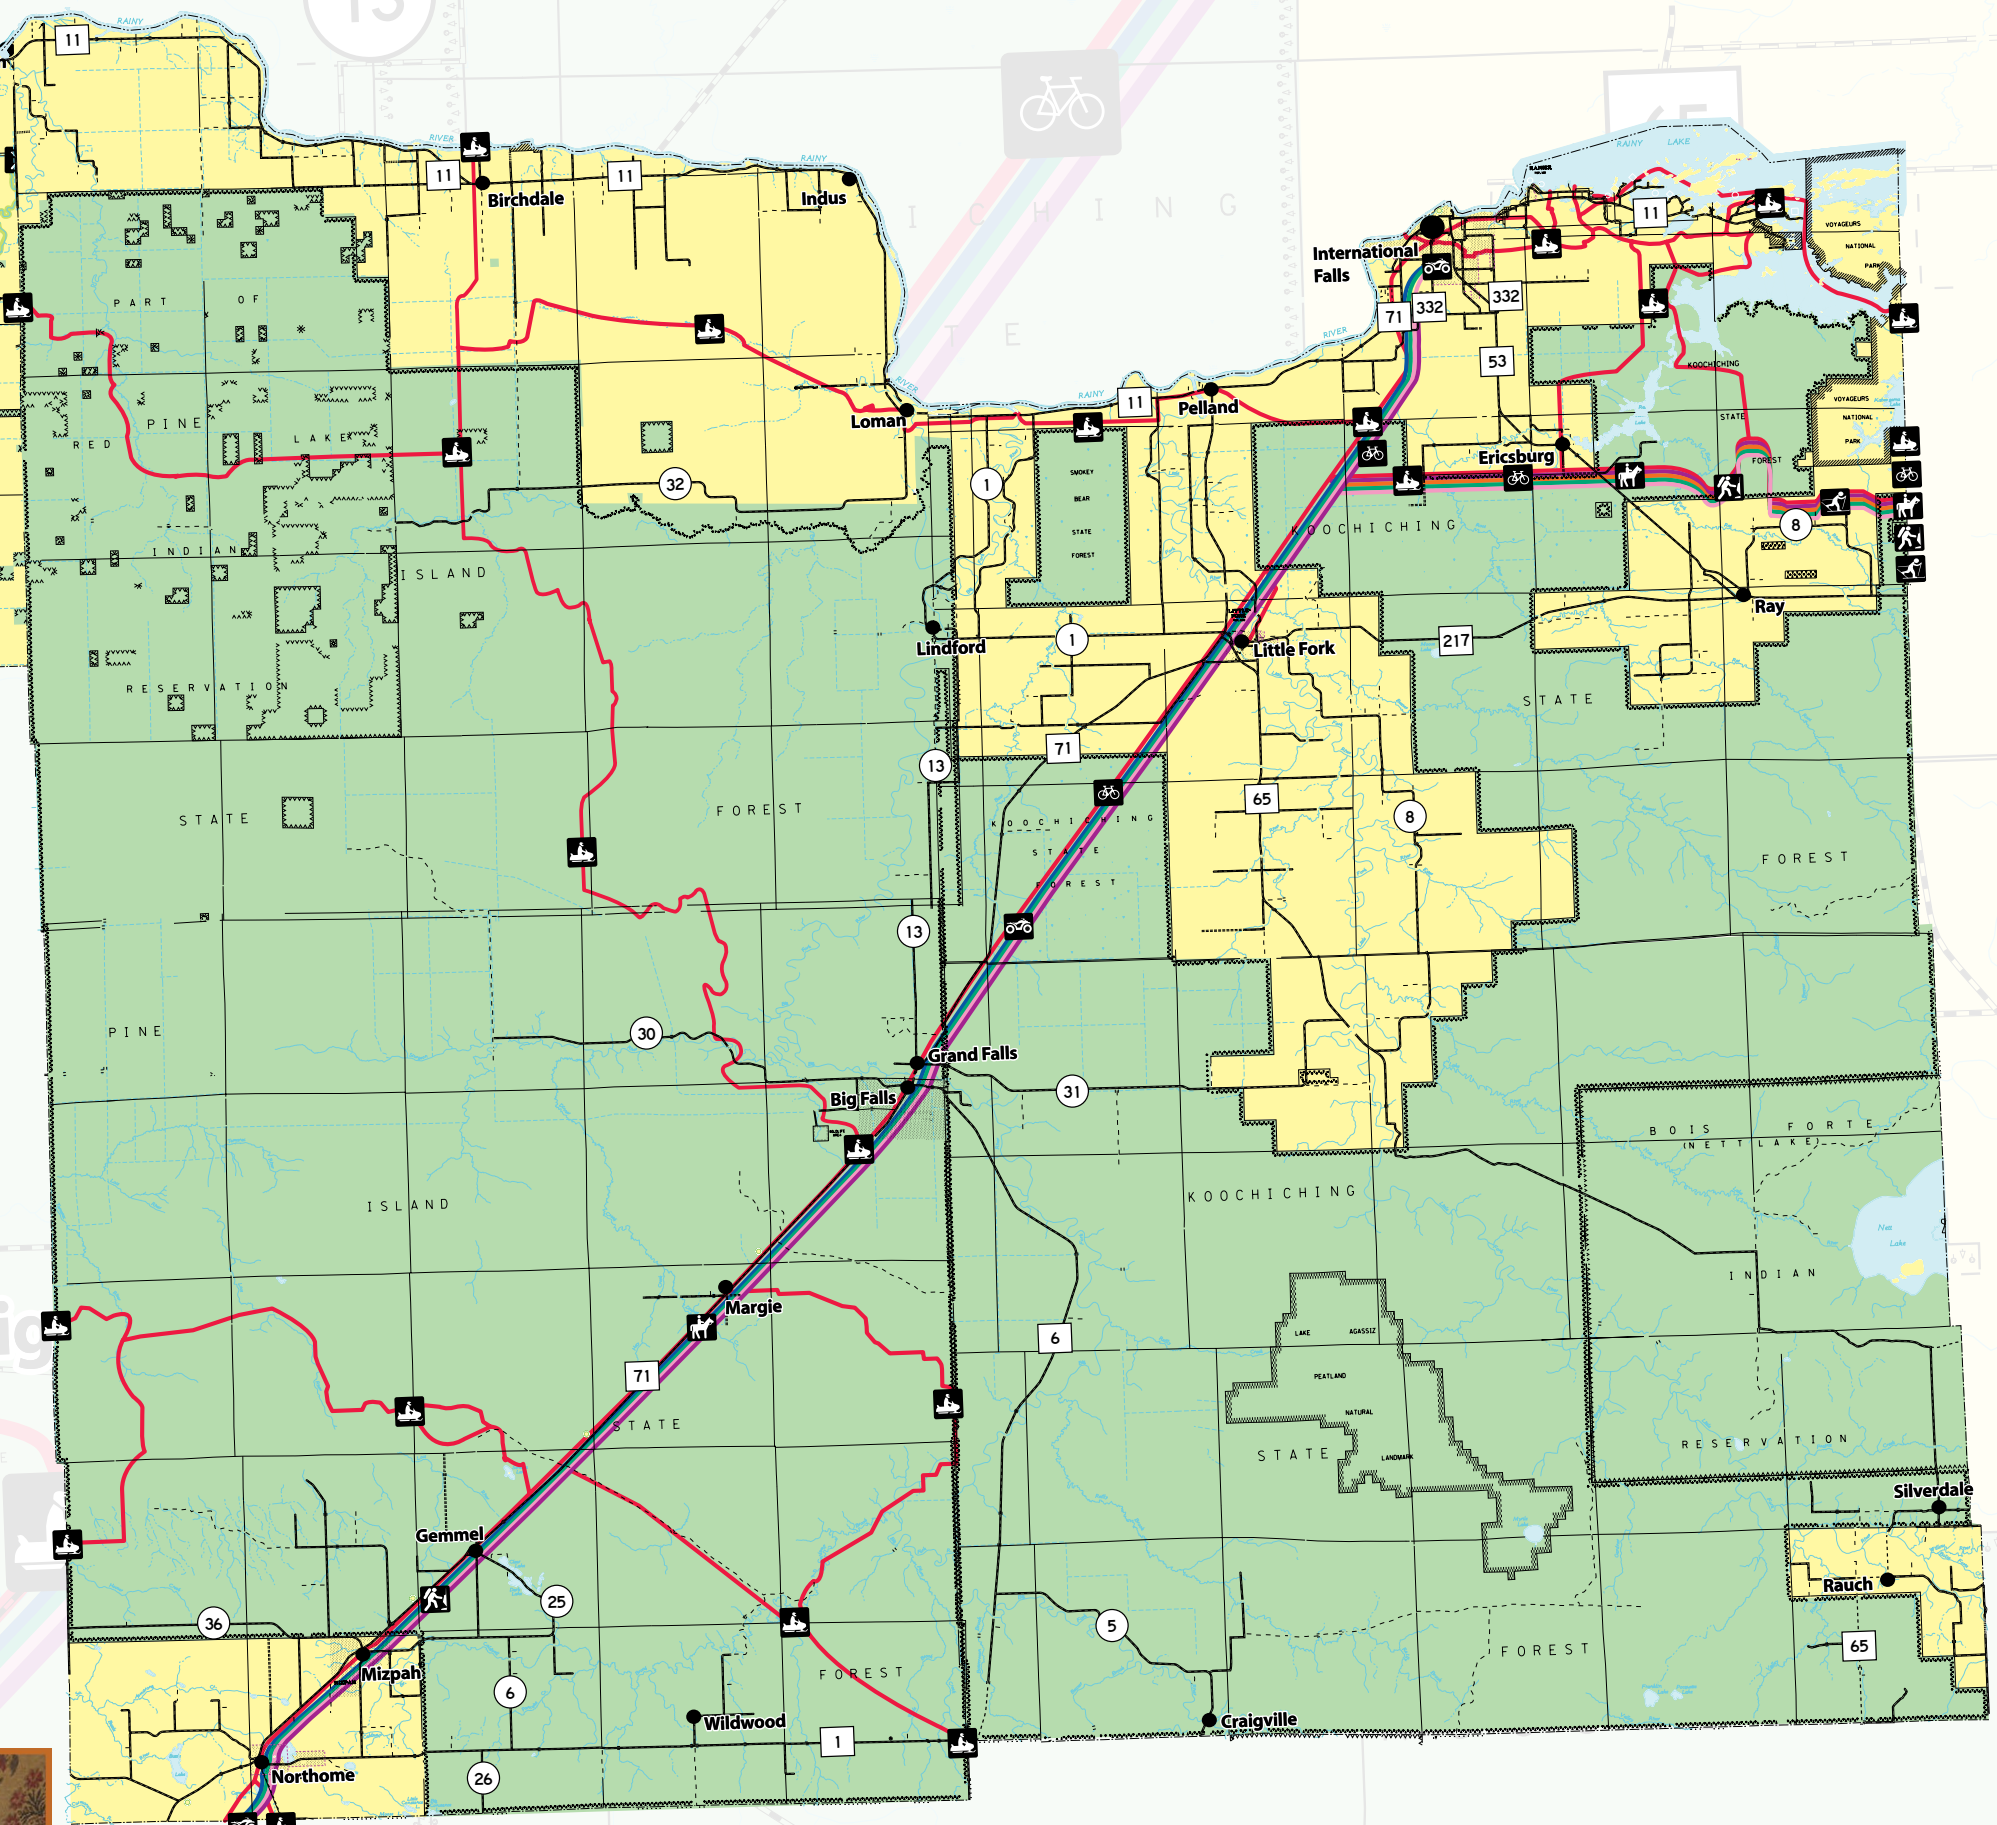

KOOCHICHIING COUNTY

LM Support Your Local Merchants

Scan The QR Code For Free Online Coupons

LincolnMarketing

This is Northwoods Eating

- Breakfast
- Lunch
- Dinner

Canadian Money at Par!

Hwy 53 & Memorial Drive, International Falls, MN

Open 6 a.m.-10 p.m.

chocolatemooserestaurant.com

218-283-8888

ENCORE CLEANING SERVICE

- Duct Cleaning
- Carpet & Upholstery Cleaning
- Steam Clean

OVER 15 YEARS EXPERIENCE

Proudly Serving The Roseau/Warroad Surrounding Areas

Bus: 218-463-2274 • Cell: 218-242-0159

Shop. Dine. Play. Stay.

LOCALLY

and help support businesses throughout your area.

Rainy River Trails With Baudette, International Falls, Roseau & Warroad, Minnesota

FREE MAP INCLUDES TRAILS

POLARIS PROUD TO BE YOUR NEIGHBOR

PUT THE TRAILS IN YOUR HANDS

(and on your mobile device) go to Polaris.com to download the

DRV Trails app and the Snow Trails app.

Polaris recommends that all riders take a safety course. All riders under 18 should be closely supervised. Obey local, state and provincial regulations and ride only in approved areas. Do not attempt maneuvers beyond your capability. Always wear a helmet and other safety apparel. Avoid excessive speeds. Be particularly careful on difficult terrain. Riding and alcohol or drugs don't mix. Please stay on the trails. Riding is a privilege. For riding and safety information, see your Polaris dealer or go to www.polaris.com ©2012 Polaris Industries

LAKE SUPERIOR ZOO

Gateway to the Wild

218-730-4900
71st Ave. W & Grand - Duluth, MN
www.LSZOO.org

LAKE SUPERIOR ZOO