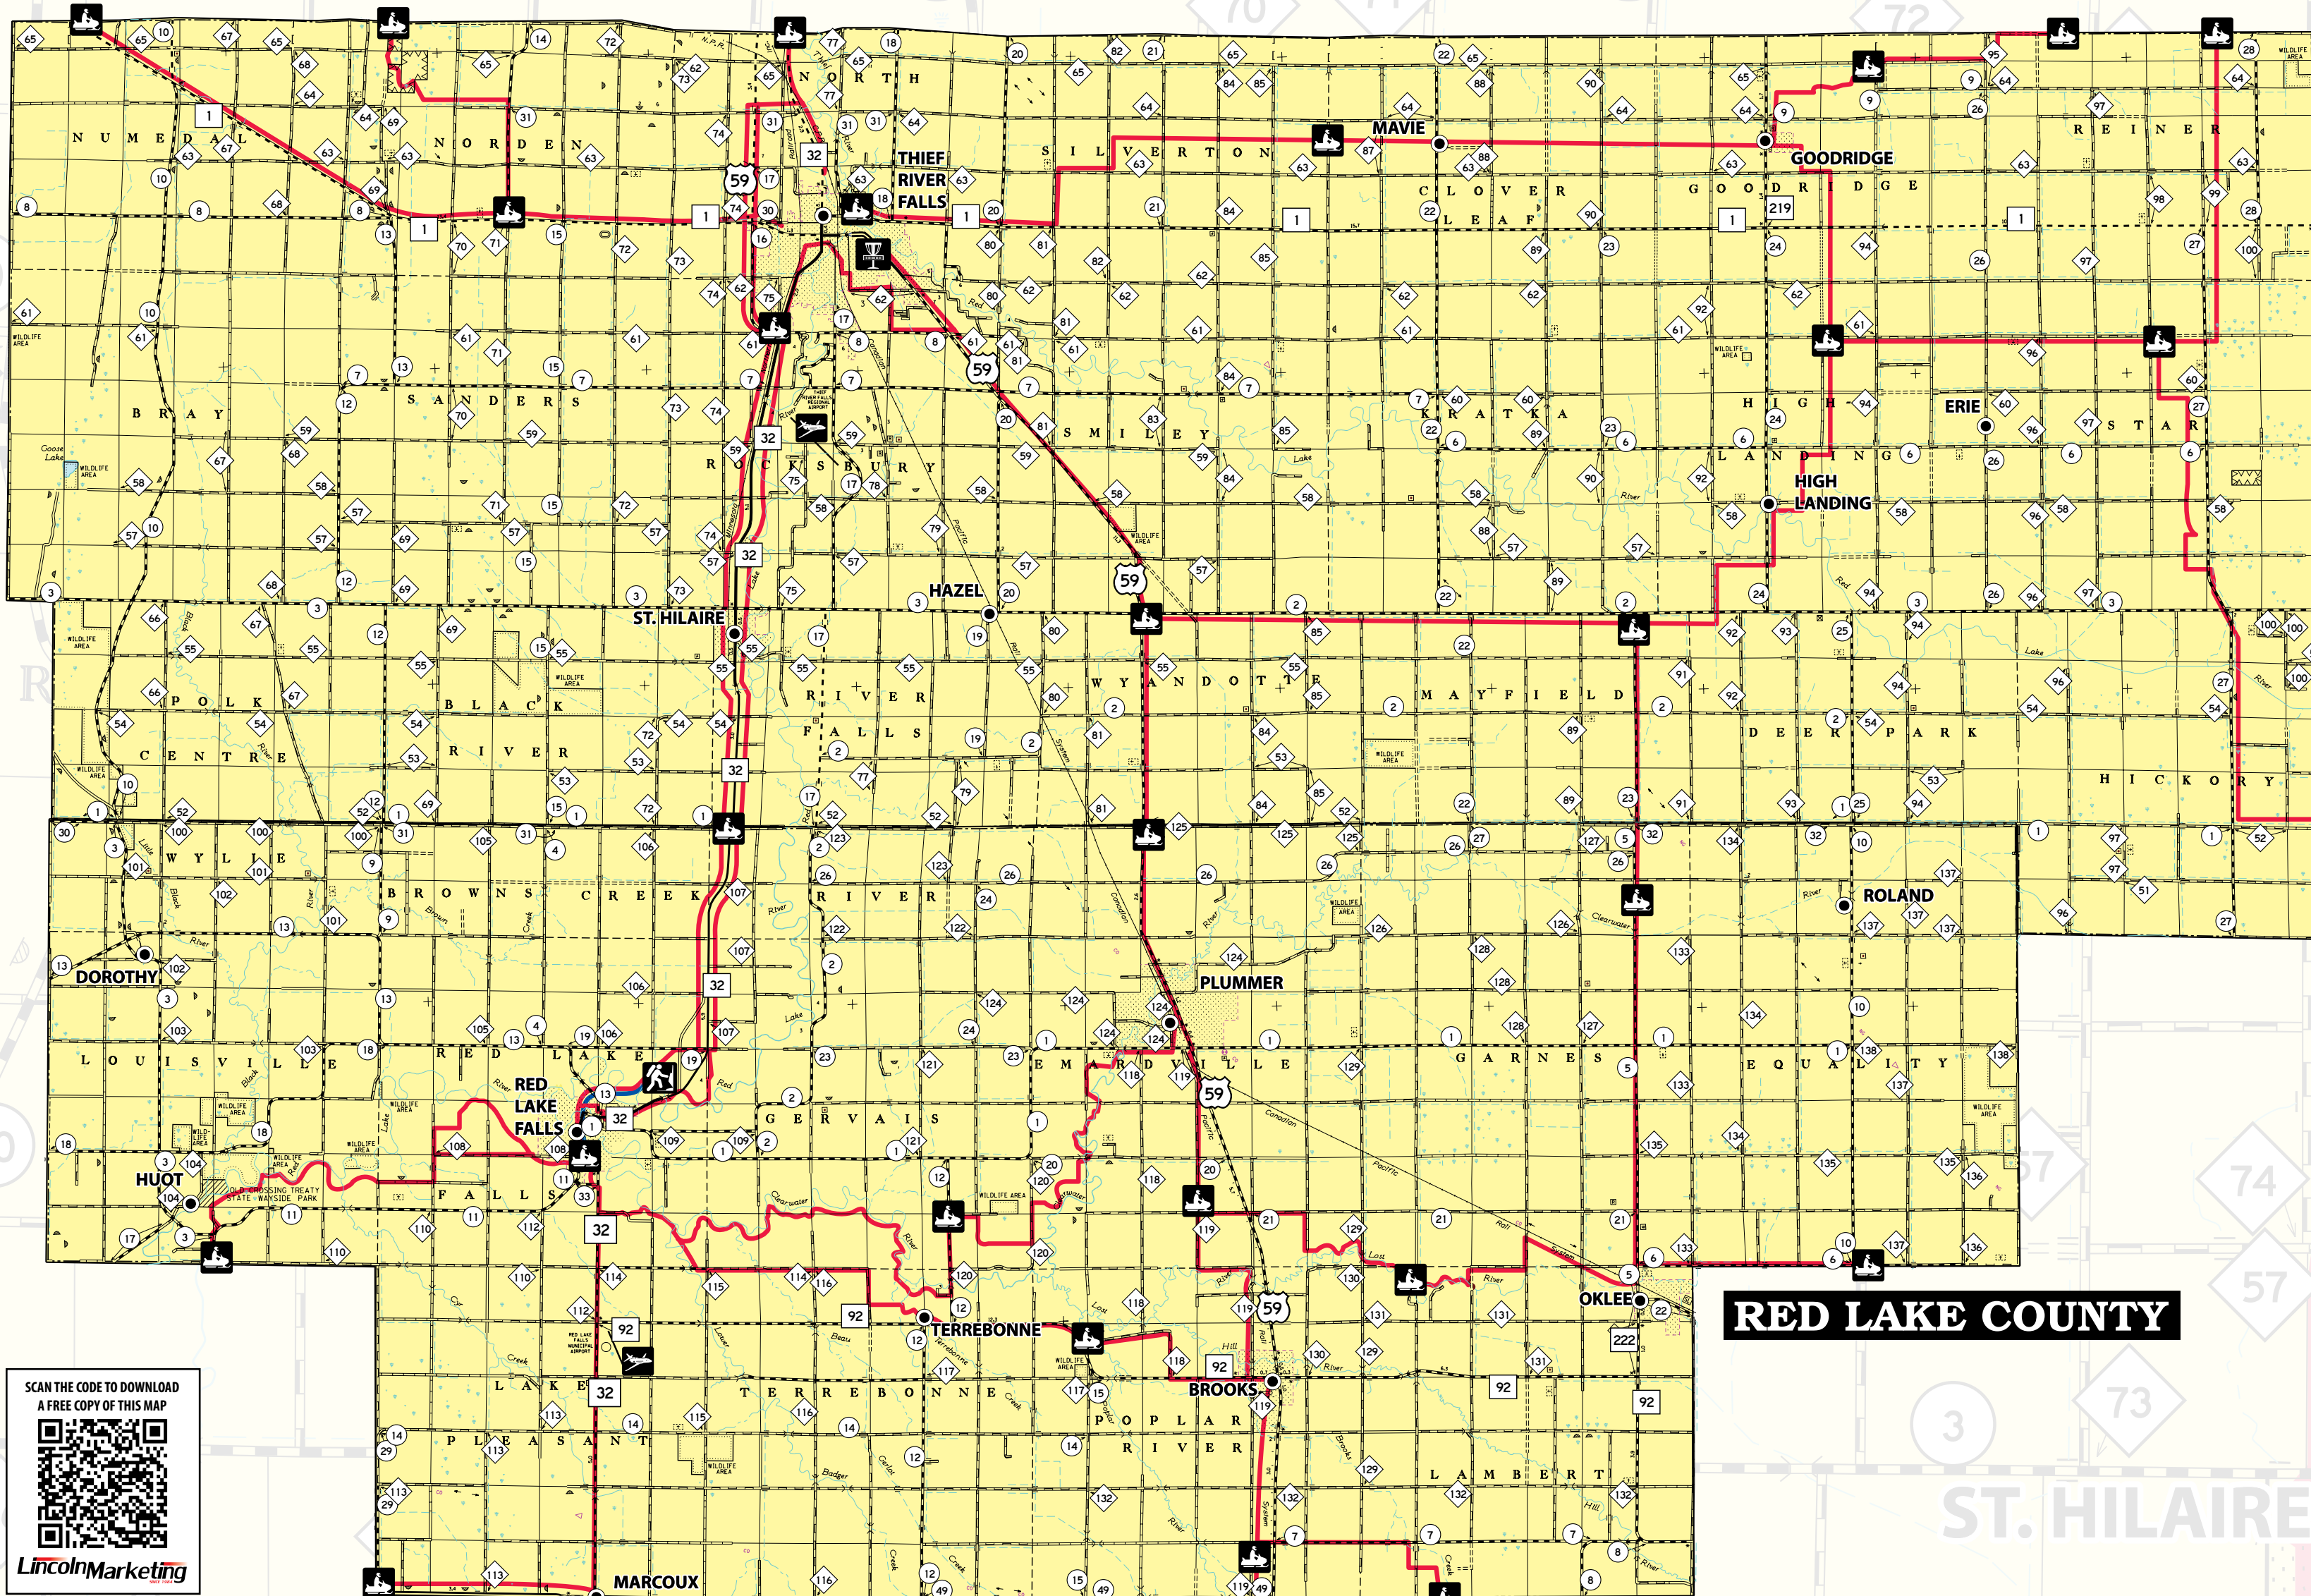

PENNINGTON COUNTY

RED LAKE COUNTY

- Snowmobile Trail
- Disc Golf Course Locator
- Airport Locator
- Hike/Walk Trail

www.GoSuperPumper.com

TESORO
• 200 5th Street
Emerado, ND 58228
701-594-2662
• 785 South Hwy. 59
Mahomen, MN 56557
218-935-9141

CENEX
• 1749 University Avenue
Crookston, MN 56716
218-281-3908
• 3850 32nd Avenue S.
Grand Forks, ND 58201
701-746-723

Su-per-pumper just can't be beat!

T Radio
Advertising
That Hits The BULLSEYE

KKDQ 59.3 FM
KTRF 1230 AM
KKAQ 1460 AM

Walmart
Save money. Live better.

SUPERCENTER
Thief River Falls
1755 US Hwy 59 S.
Thief River Falls, MN 56701
218-683-3643
www.walmart.com

HELP SUPPORT YOUR LOCAL BUSINESS

Grand Cities GAMES

Great Gift Items **775-8602** Gift Certificates Available

Comics • Trading Cards • Sports Cards
Miniatures • Board Games • Gaming Rooms

120 N. Washington St., Grand Forks, ND

Soft Drinks, Gatorade, Aquafina

2118 N. Columbia Road
Grand Forks, ND 58208-2520
Phone 701.772.6644 Fax 701.772.7179
Toll Free 800.759.2652

T.H.E. BUS
Tri-Valley Public Transportation

Services Available

- City Bus
- Commuter Route
- R.T.C.
- Rural Route
- Travel Training

1-800-201-3432
transit@tvoc.org or www.tvoc.org

CRARY Homes & Real Estate

Chris S. Horn
Realtor - CRS
Licensed in MN & ND
701-885-2341
email: chorn@wiktel.com

Shawn D. Horn
Realtor - CRS-GRI-ABR
Licensed in MN & ND
701-741-5790
email: shorn@wiktel.com

www.gfHOMES.org

**4551 S Washington St
Grand Forks, ND 58201**

Mention this ad for a free consultation

We'll Give You Something to Smile About!

Are you unhappy with your smile?
We can make it look dazzling!

Bonding with non-metal porcelain produces strong, natural, long lasting, beautiful smiles.
Zoom bleaching available.

Laser treatment for fillings and treatment of canker and cold sores available.

Children & adult orthodontic care available.

James O'Connell, DDS
THE CENTER FOR SMILE DESIGN, LTD.
117 North Washington St. • Grand Forks, ND
Toll Free (888) 740-1481 • Local 746-1481

Check us out at www.centerforsmiledesign.com

FREE MAP
INCLUDES TRAILS

Polk, Pennington & Red Lake Counties, Minnesota

GOING TO CANADA?
STOP, SHOP, & SAVE BEFORE YOU CROSS

DUTY FREE AMERICAS

SAVE UP TO **50%** OFF US RETAIL PRICES

DUTY FREE AMERICAS
ABSOLUTELY NO TAX!...NEVER!

ATM, Currency Exchange, & Restrooms Available.

Open 24 Hours!
Select Locations.

SAVING 20% & NO SALES TAX
NOT ENOUGH REASON TO STOP?
Here's 10 more!
$10 off
a $50 Purchase.

Highway 53, 225 2nd Ave
International Falls, MN
(218)289-2556

Highway 59 at the Border
Lancaster, MN
(218)702-7531

Highway 72 at the Border
Baudette, MN
(218)334-9482

563 W. Slausman St
Pembina, ND 58271
701-828-2151
(701)825-6292
Fax: (701)825-6415

Highway 61
1/2 mile from the Border
Grand Portage, MN
(218)475-2253