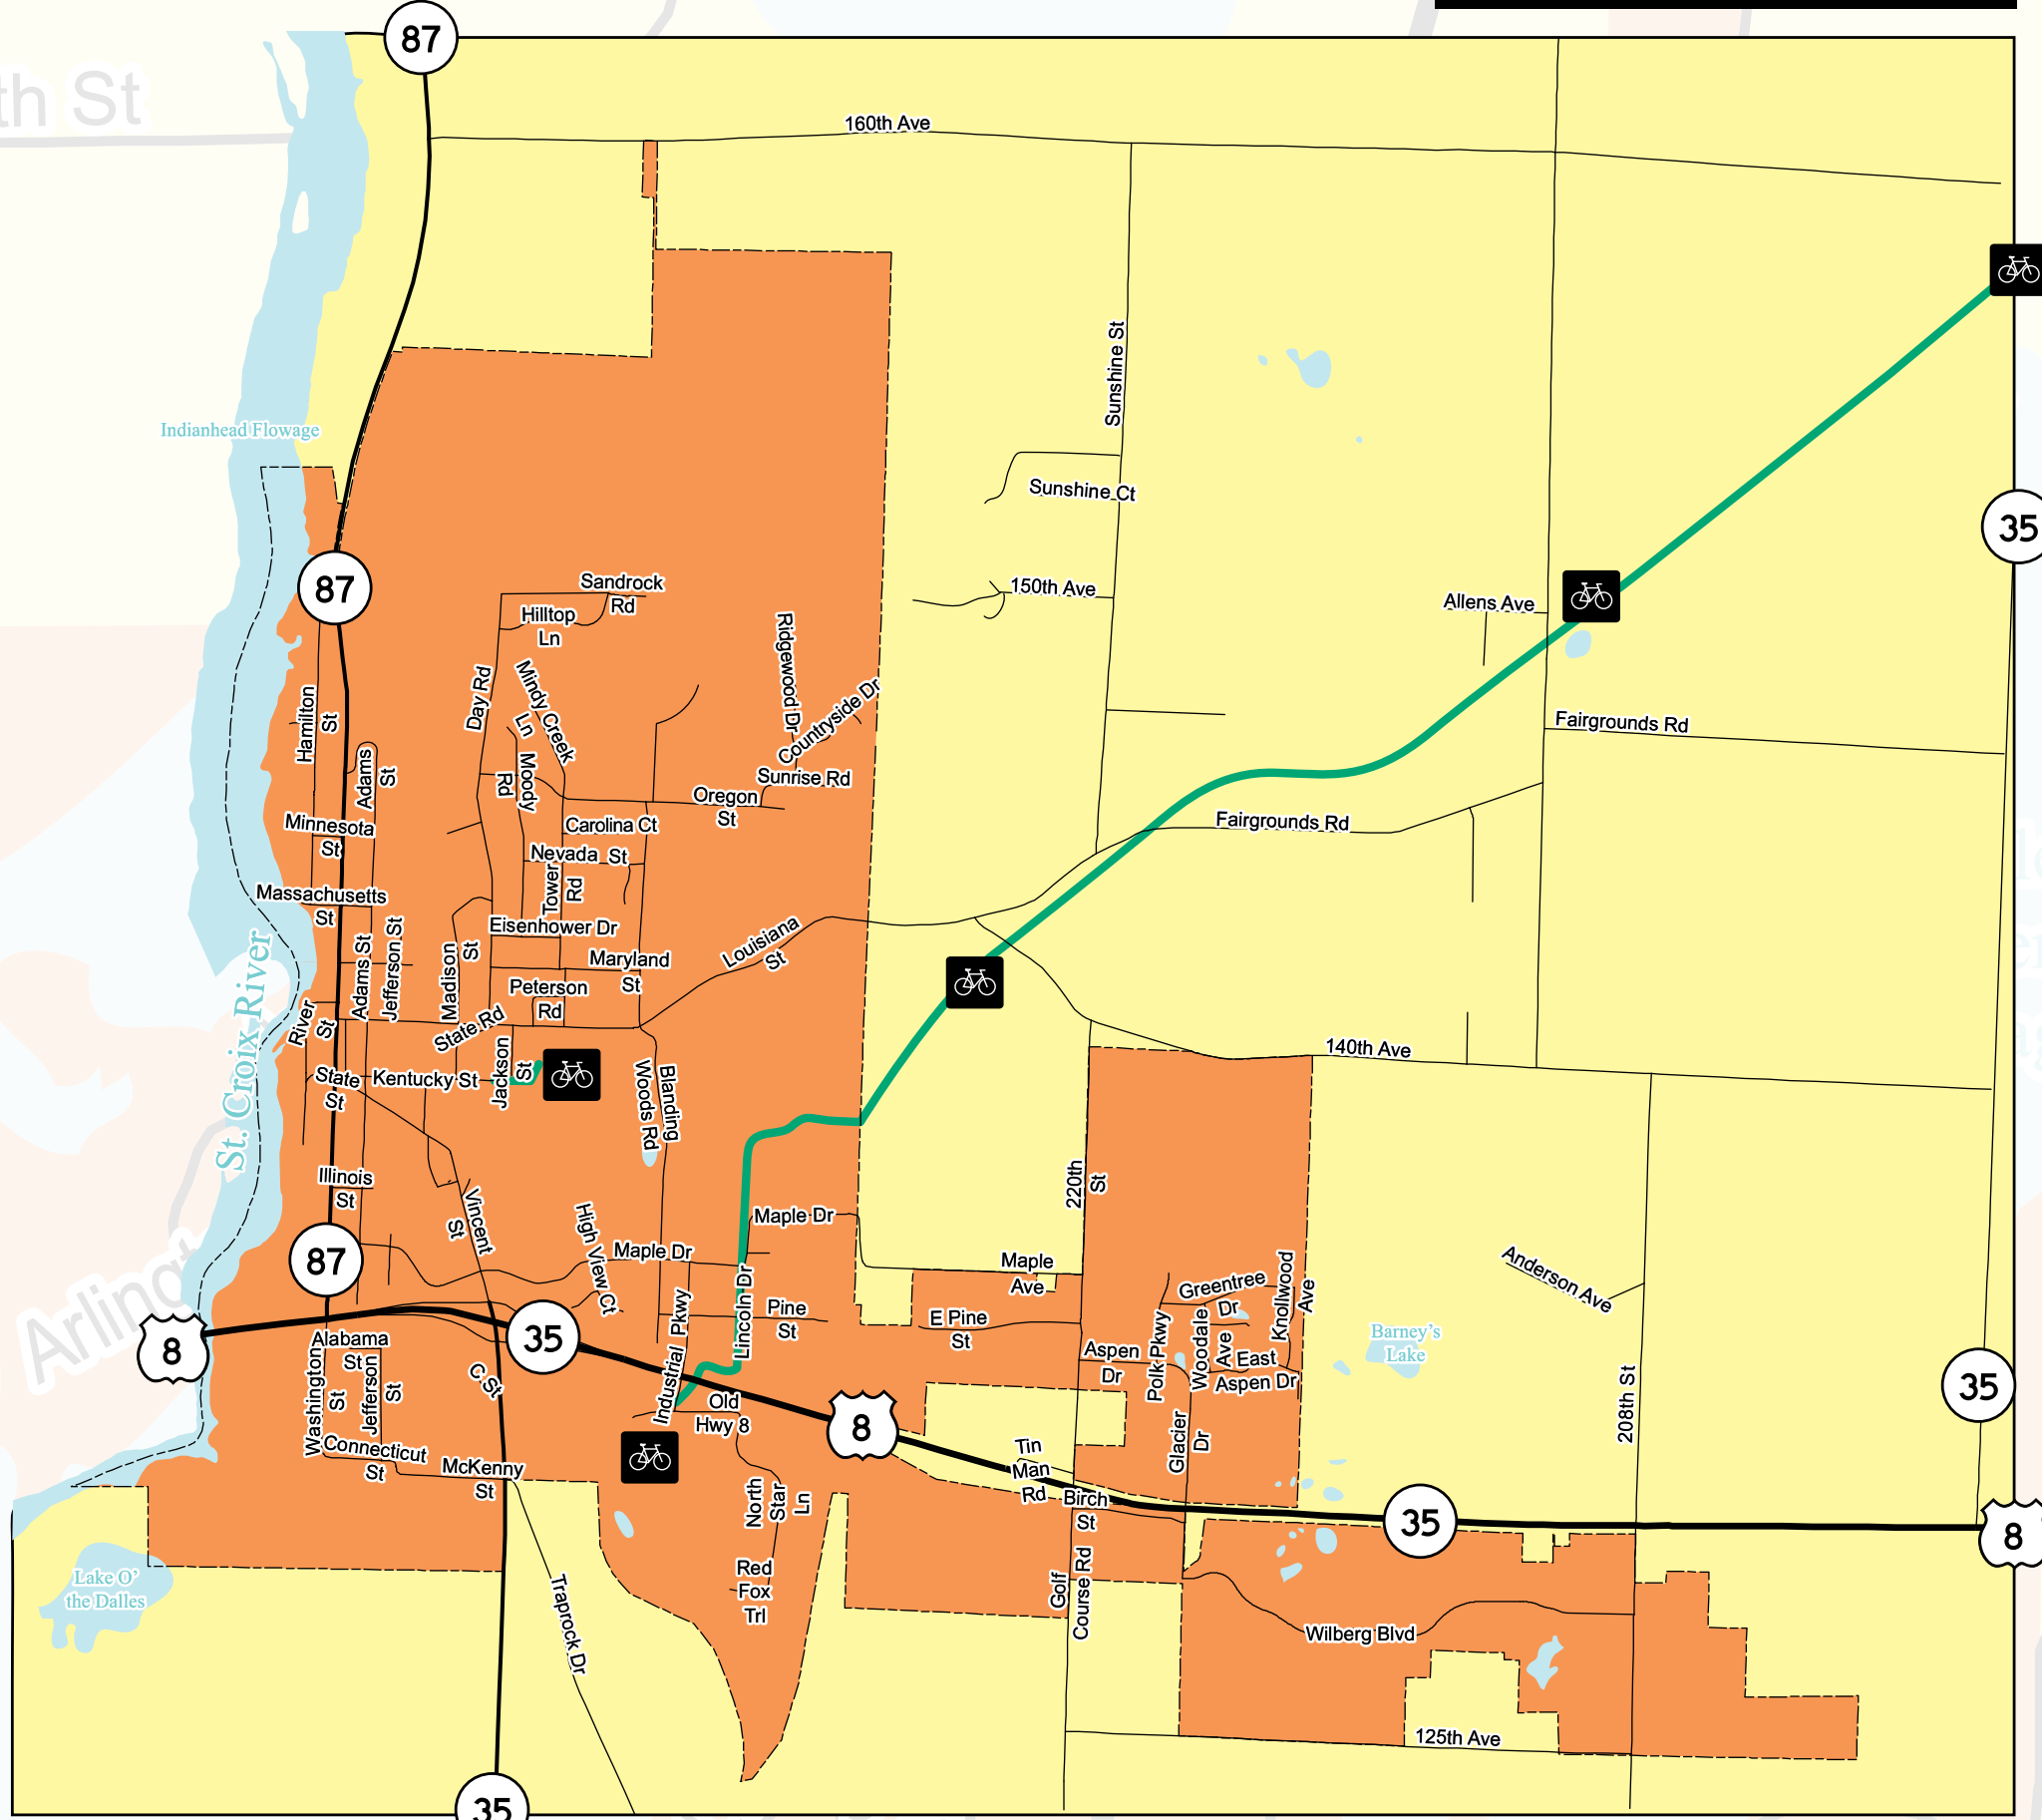

ST. CROIX FALLS