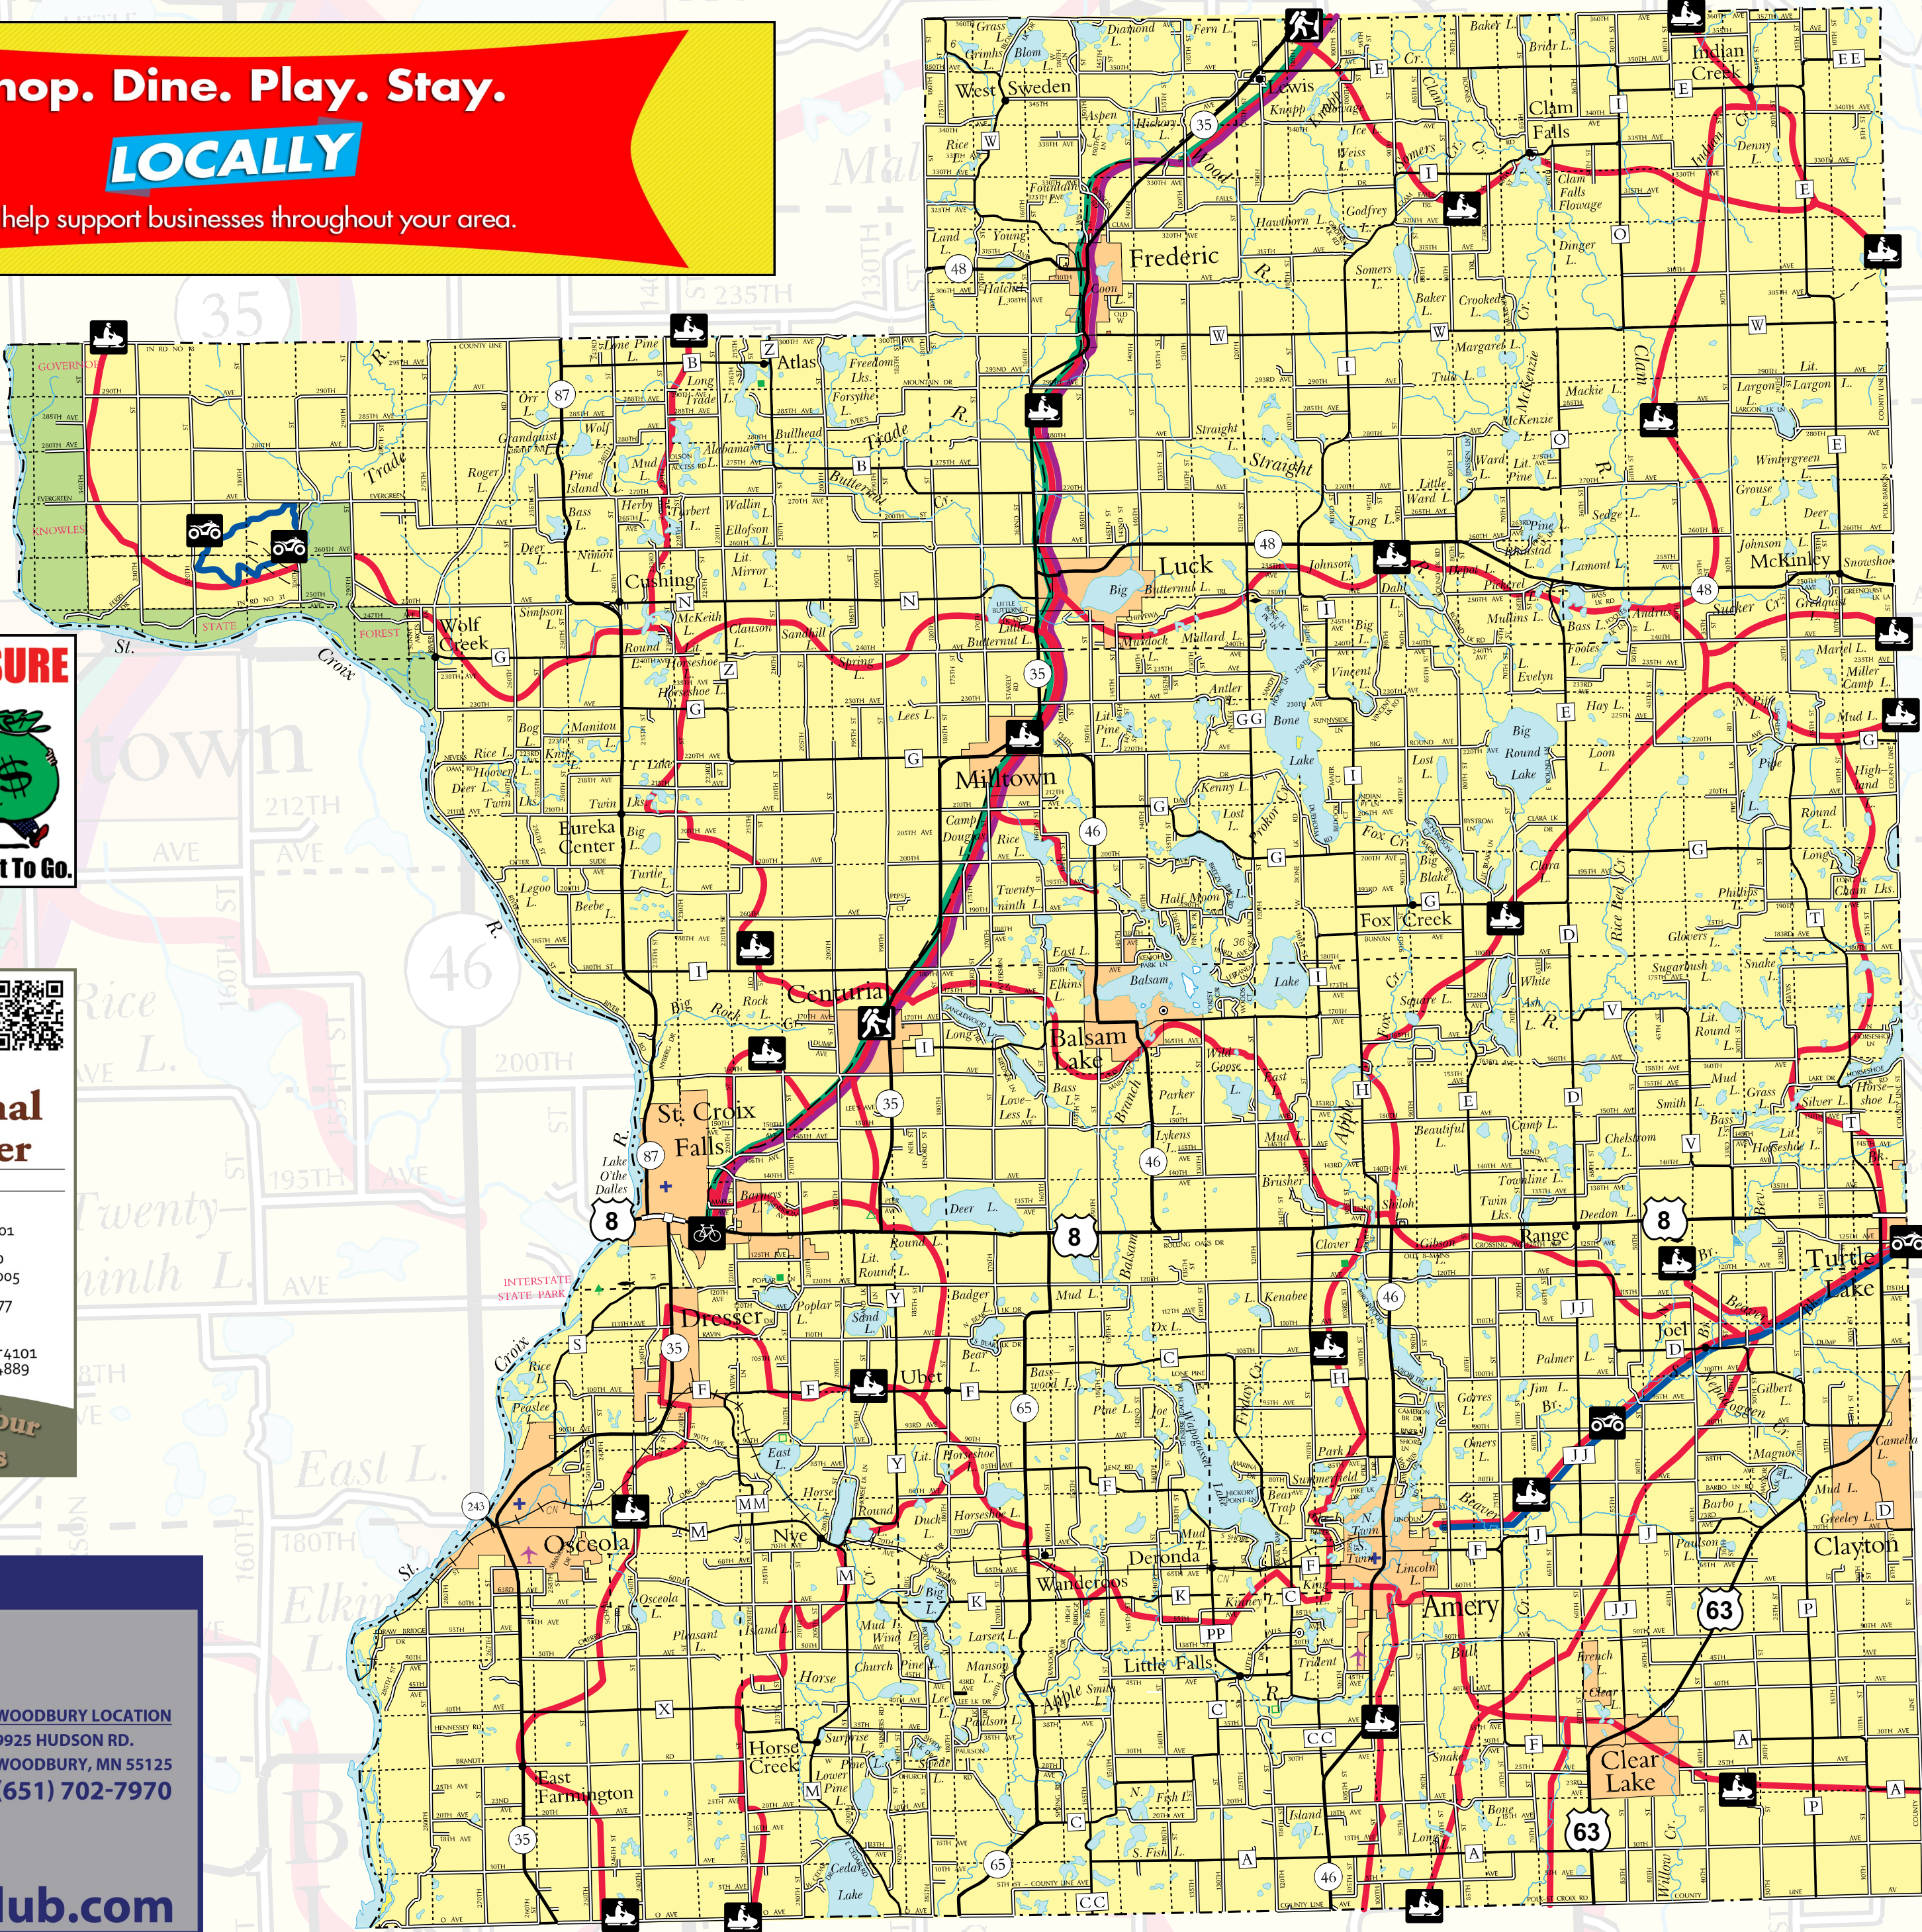

Shop. Dine. Play. Stay. LOCALLY

and help support businesses throughout your area.

Luck Golf Course
Celebrating 75 Years!

Foursomes Rule!
$120 - 18 Holes (With 2 Carts)
- Valid Anytime - (Saturdays after 1 pm)

Come And Play A Round With Us!

Luck Golf Course: Meeting Your Expectations by exceeding your needs!

715-472-2939 • 877-472-2939

www.luckgolfcourse.com facebook
1520 S. Shore Dr. • Luck, WI

MAXIMUM EXPOSURE at MINIMUM COST.
Map & Guide Ads Work.
Email: info@lincolnmarketing.us for advertising in your local area.

LincolnMarketing
We'll Get You Where You Want To Go.

Amery Regional Medical Center

www.amerymedicalcenter.org

ARMC: (715) 268-8000
265 Griffin Street E • Amery, WI 54001

Clear Lake Clinic: (715) 263-3100
357 Third Avenue • Clear Lake, WI 54005

Luck Medical Clinic: (715) 472-2177
137 First Avenue • Luck, WI 54853

Turtle Lake Medical Clinic: (715) 986-4101
550 Martin Avenue • Turtle Lake, WI 54889

We're Here for all Your Healthcare Needs

IT MAY NOT BE THE GOOD OLD DAYS, BUT AT LEAST IT STILL SOUNDS LIKE THEM!

AM 1220 - KLBB - www.klbbradio.com

PACKER FOOTBALL ON KLBB RADIO

KLBBRadio.com AM 1220 KLBB

Sam's CLUB

WOODBURY LOCATION
9925 HUDSON RD.
WOODBURY, MN 55125
(651) 702-7970

www.samsclub.com

POLK COUNTY

POLARIS
PROUD TO BE YOUR NEIGHBOR

PUT THE TRAILS IN YOUR HANDS
(and on your mobile device) go to Polaris.com to download the DRV Trails app and the Snow Trails app.

Polaris recommends that all riders take a safety course. All riders under 18 should be closely supervised. Obey local, state and provincial regulations and ride only in approved areas. Do not attempt maneuvers beyond your capability. Always wear a helmet and other safety apparel. Avoid excessive speeds. Be particularly careful on difficult terrain. Riding and alcohol or drugs don't mix. Please stay on the trails. Riding is a privilege. For riding and safety information, see your Polaris dealer or go to www.polaris.com ©2012 Polaris Industries

Midwest HARDWOOD

We at Midwest Hardwoods can think of many reasons you should manage your timber...we'll help you focus on the most important ones.

www.midwesthardwood.com

PHH
Park Falls Hardwoods

Please contact our team at Park Falls Hardwoods Facility:

Cory Meyer
715-762-5600 office
715-661-0504 cell
Resource Manager

Free Forestry Assistance To Private Landowners

corymeyer@midwesthardwood.com