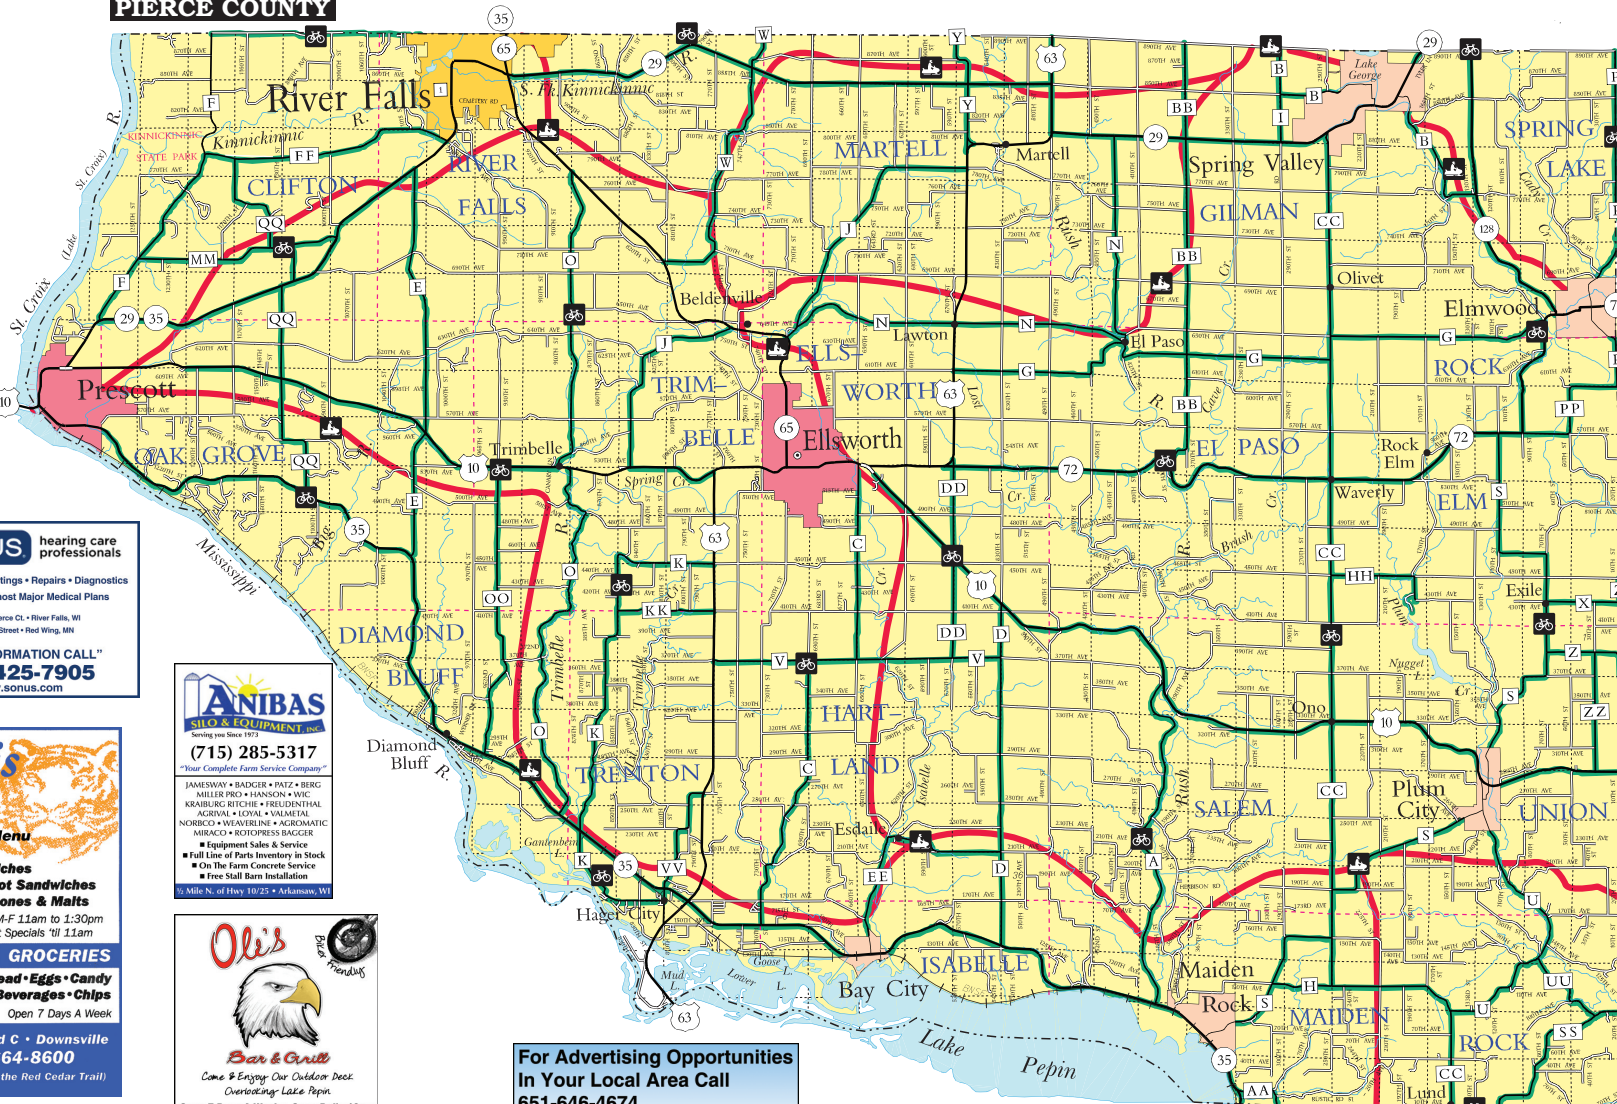

PIERCE COUNTY

FREE MAP
INCLUDES TRAILS
Pierce County
Featuring River Falls,
Prescott & Ellsworth
Wisconsin

Assisted Living
"Home is Where the Heart Is"
Elmwood, Wisconsin
715.639.3400

Welcome Home Assisted Living
"Home is where the heart is"
Stop in and visit the ULTIMATE Assisted Living Experience! All the comforts of home, without the worry!
Branch 2nd Sunday of every month from 9AM - 1PM
Welcome Home's very own Chef Kim Alton of Annabelle's Catering
1121 West Industrial Road • Elmwood, WI 54740
Just off Highway 72 and Project Drive
www.WelcomeHomeAL.com
715-639-3400

sonus hearing care professionals
Sales • Service • Fittings • Repairs • Diagnostics
Providers for most Major Medical Plans
1692 Commerce Ct. • River Falls, WI
207 Plum Street • Red Wing, MN
"FOR INFORMATION CALL"
715-425-7905
www.sonus.com

Tillis
CAFE
Breakfast Menu
Appetizers
Cold Sandwiches
Variety of Hot Sandwiches
Ice Cream Cones & Malts
Lunch Specials M-F 11am to 1:30pm
Weekly Breakfast Specials "til 11am

GROCERIES
Milk • Bread • Eggs • Candy
Pizzas • Beverages • Chips
Open 7 Days A Week
E4495 Cty Rd C • Downsville
715-664-8600
(At the Head of the Red Cedar Trail)

Ole's
Bar & Grill
Come & Enjoy Our Outdoor Deck
Overlooking Lake Pepin
Open 7 Days A Week • Open Daily 10am
Maiden Rock, WI
715-448-9231
Best Bloody Caesars In The Area -
GUARANTEED!

For Advertising Opportunities
in Your Local Area Call
651-646-4674

LincolnMarketing
www.lincolnmarketing.us

Snowmobile Trail
 Bicycle Trail/Route

AM 1460 • KDWA
News • Sports • Weather
Save $$
On the
1460 KDWA
Radio
SHOPPING
SHOWS
Mon - Sat
9:30am
Wed 4pm
www.kdwa.com

Walmart
Save money. Live better.
SUPERCENTER
295 Tyler Rd S. • Red Wing, MN 55066
651-385-0003

A Quiet Place
Therapeutic Massage • Deep Tissue
Neuromuscular • Trigger Point
Relaxation
N7654 - 690th Street • Menomonie
715.235.7182

We're Known For Our
GREAT BURGERS
Friday Fish Buffet 5:00-10:00
Nightly Specials
U.S. Hwy. 10 • Prescott, WI
715-262-3828
Philander's
GRILL & BAR

AJ's
Express Lube and Car Wash
Valvoline.
New Car Wash Just In!
FREE CAR WASH WITH EVERY OIL CHANGE!
Monday - Friday 9am - 6pm • Saturday 9am - 3pm
945 Canton Street • Prescott, WI
715-262-5750

MAPLE STREET REPAIR
HONEST WORK - HONEST PRICE
AUTO'S • LIGHT TRUCKS
715-273-5268
(Call: 715-821-1028)

SOMETHING FOR DAIRY LOVERS
Chocolate Shake
FREE
Limit 1 coupon per person. Expires 12/31/12.
Hastings Co-op Creamery
"The Dairy Store"
1701 Vermillion Street • Hastings, MN (651) 437-9414

AIRTEC
Sports
New & Used Sales • Service
Parts • Accessories
715-232-8590
1-800-441-2545
FAX 715-232-8592
1714 Freitag Drive
Menomonie, WI 54751
www.airtecports.com