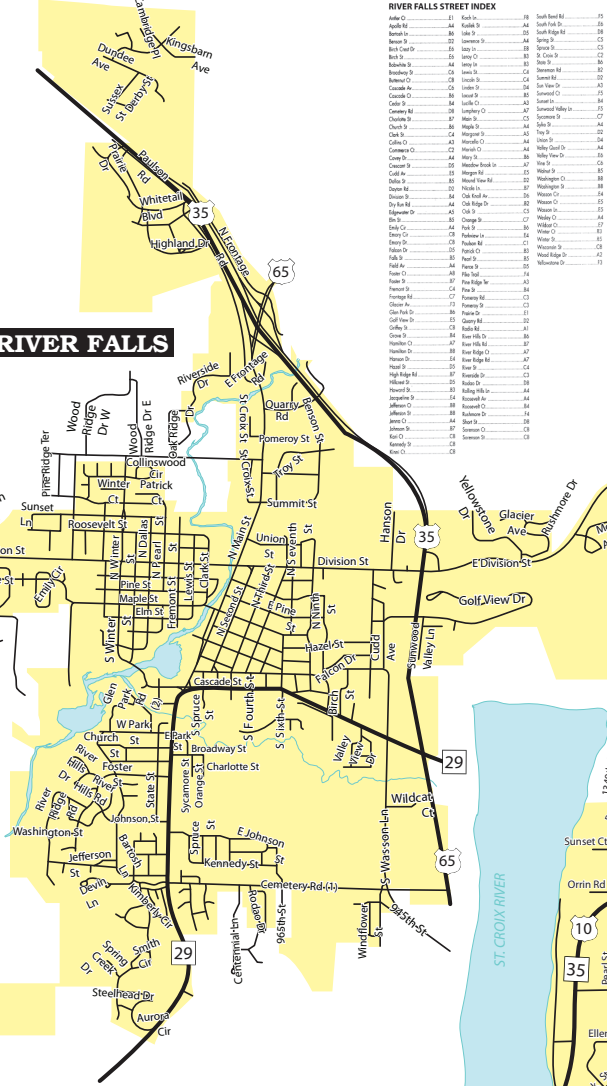

A B C D E F G

RIVER FALLS