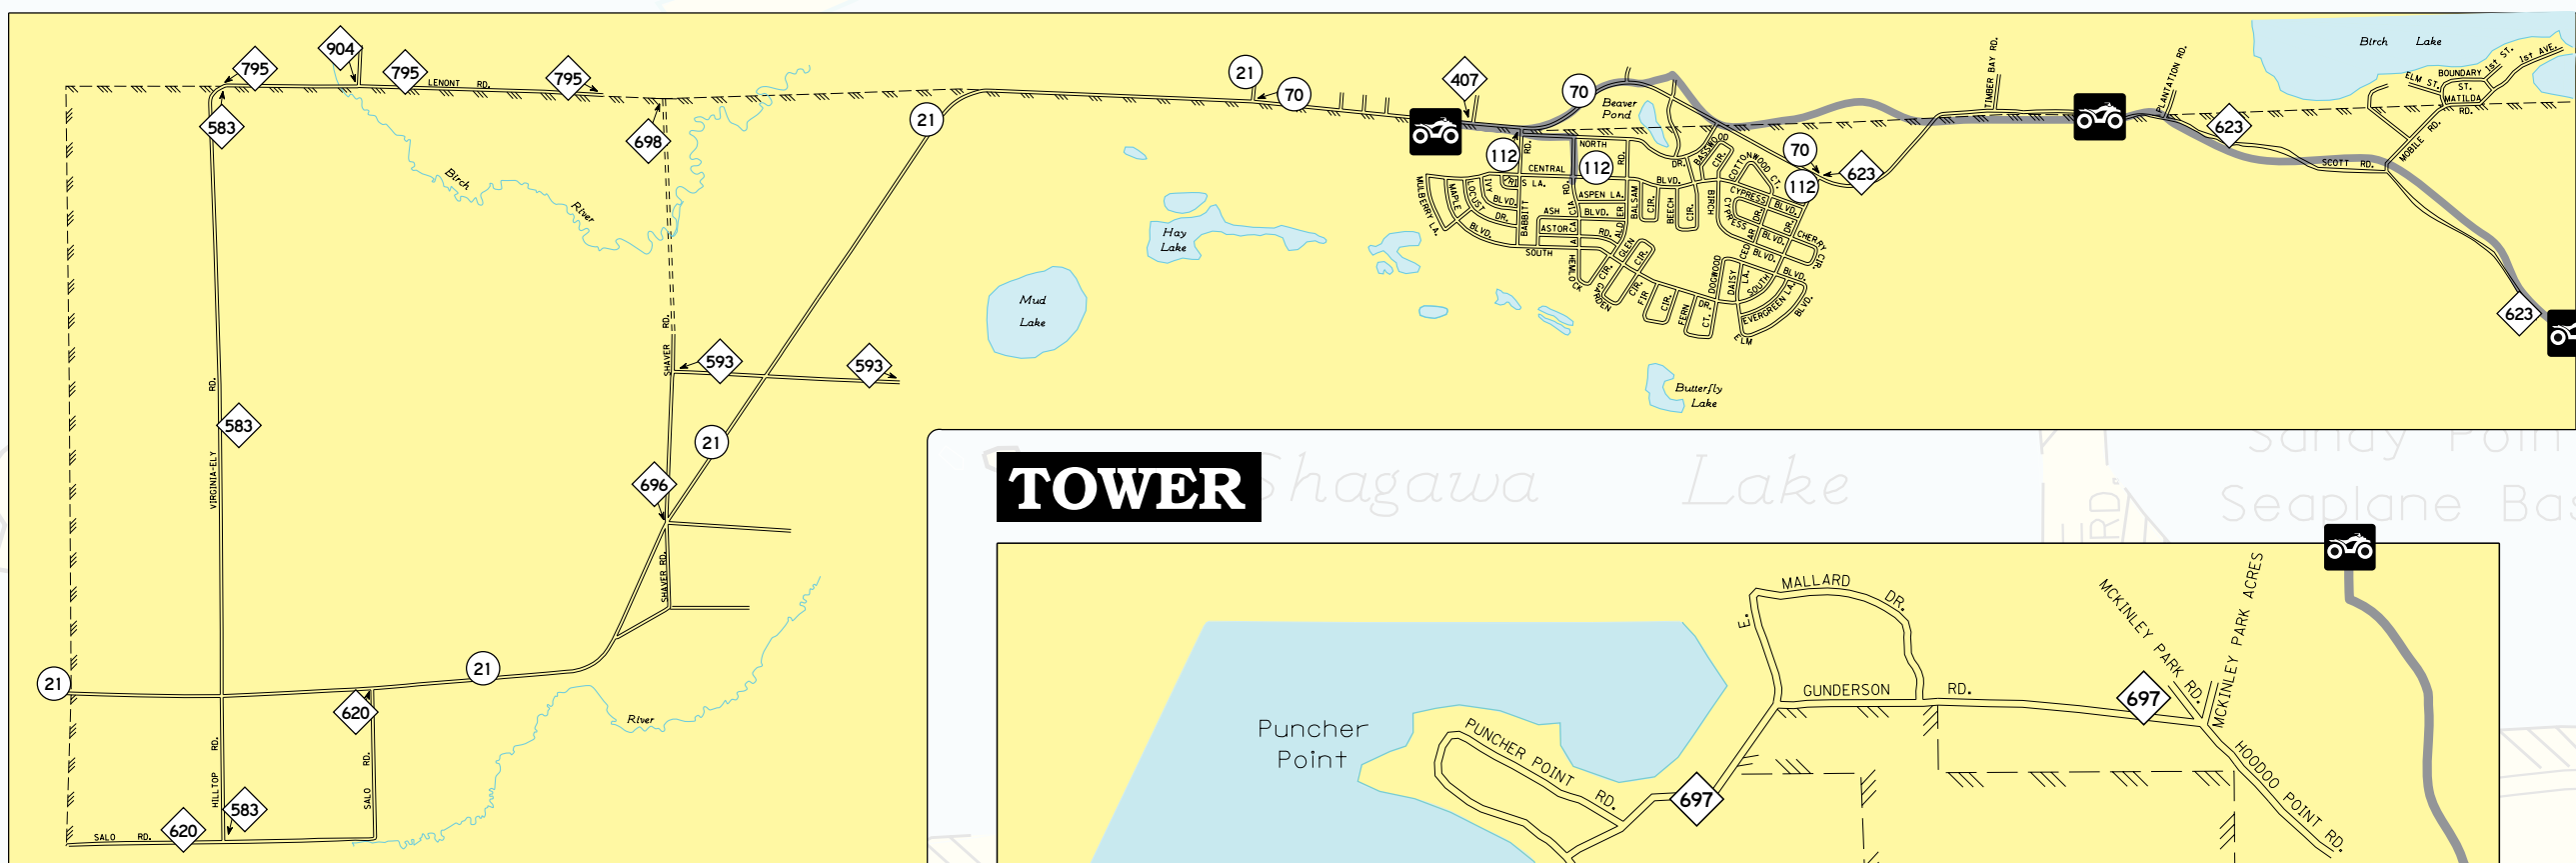

Ely
(218) 365-3900
www.elyhra.com

BABBITT

Lambs Point

ELY

Northern St. Louis County with Ely, Tower, Babbitt & Cook, Minnesota

Recreational Trails Included

www.LincolnMarketing.us

f t