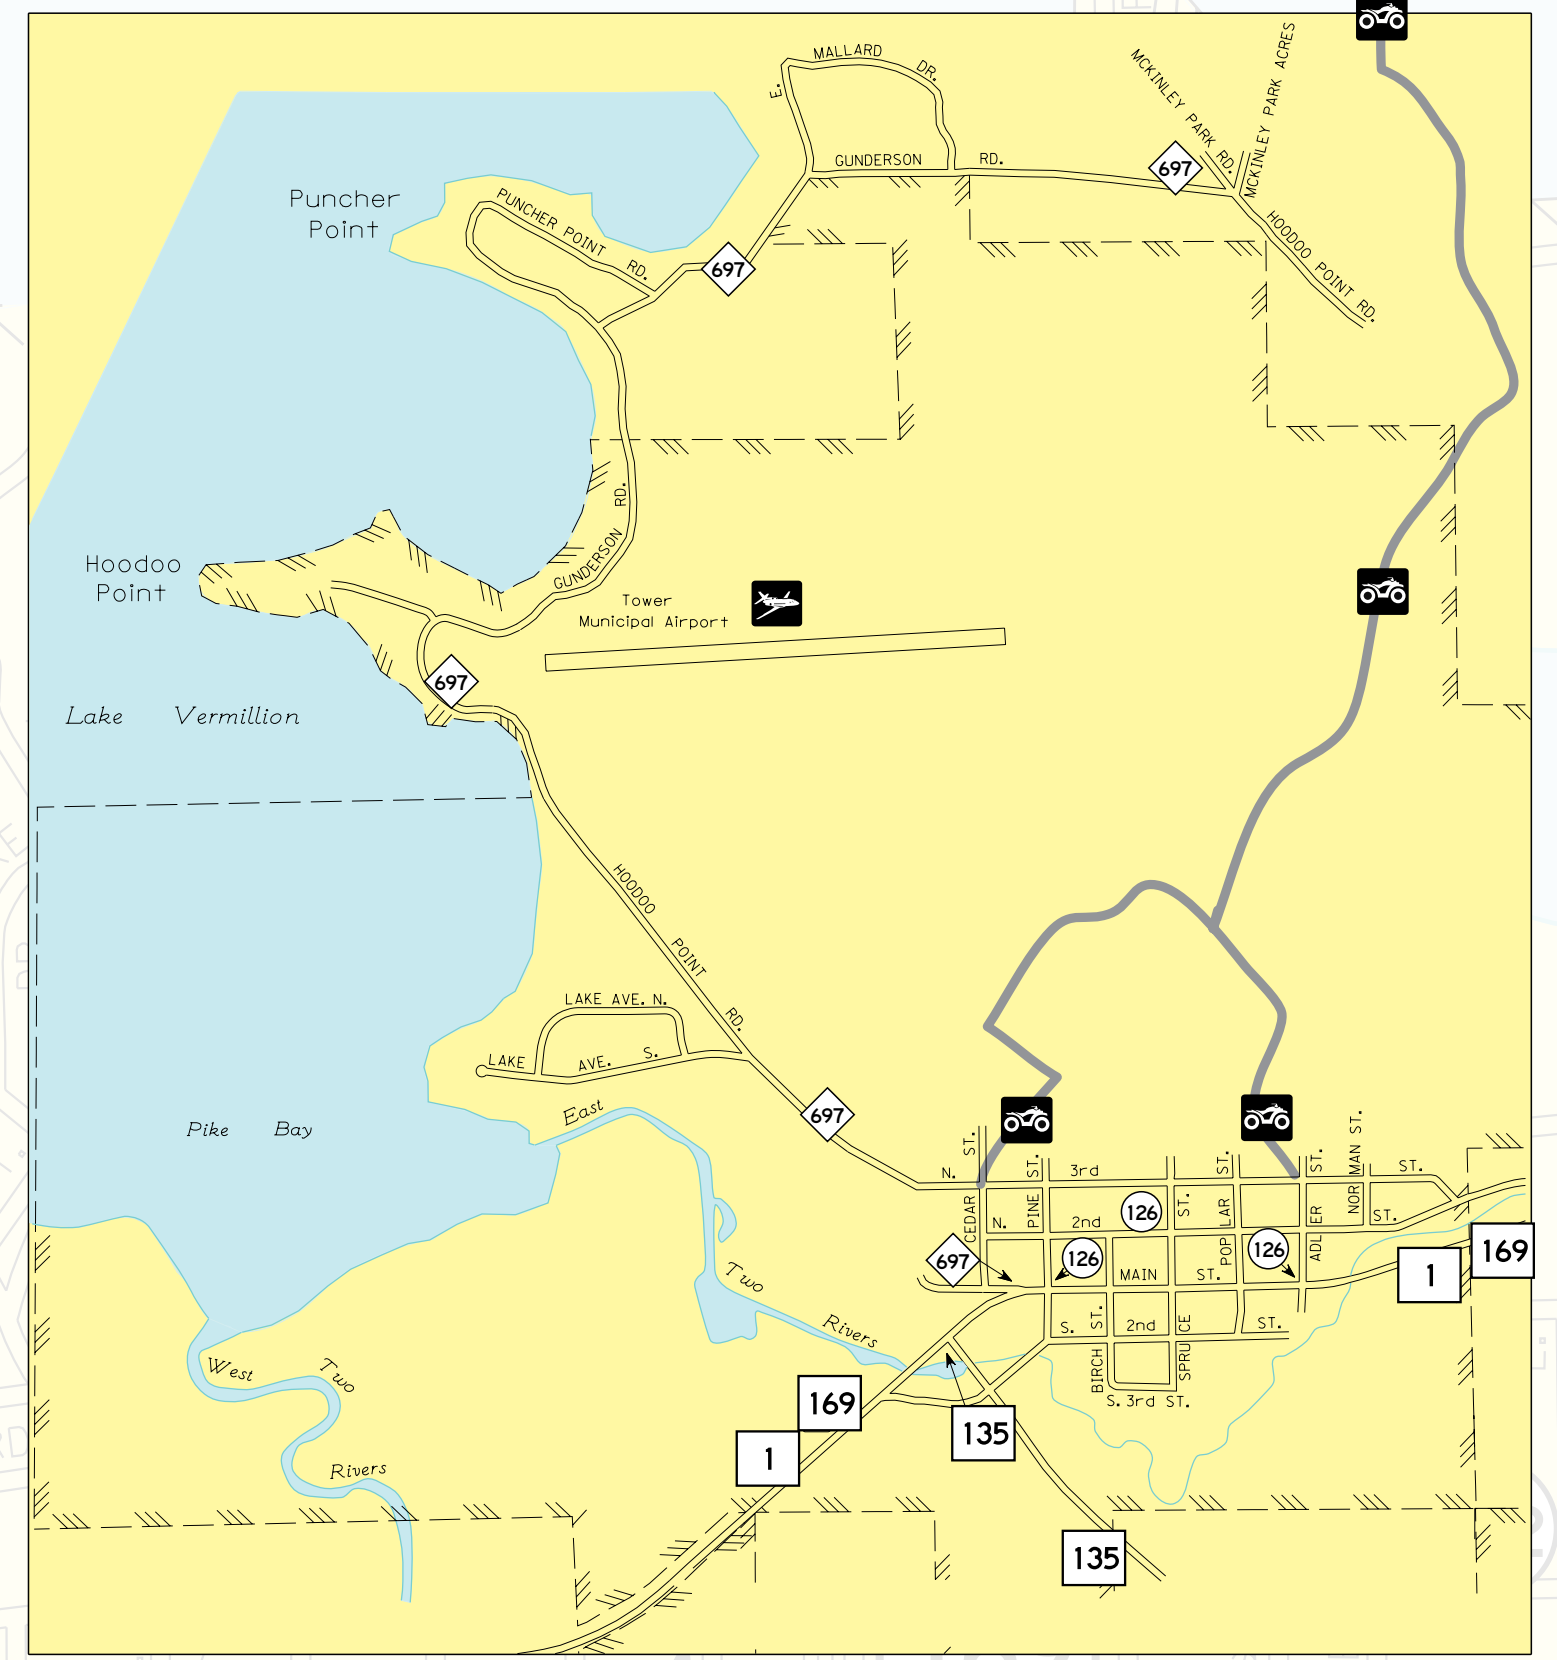

TOWER

Think map advertising doesn't work?

IT JUST DID.

LincolnMarketing

www.lincolnmarketing.us

VERMILION FAIRWAYS

9 Hole Golf Course • Par 36

Driving Range with Carts Available

Teaching Pro on Hand For Lessons

Hot Dogs, Polish Sausage and Sandwiches Available

Open Daily 7:30 a.m.—9 p.m.

Twilight Fees after 5:30 PM

Hwy 24 N. of Cook • 666-2679

9 Holes $22, 18 Holes $28

ZUP'S Inc. Famous for Quality

Meats & Homemade Sausages

Now you can get them back home!

www.zups.com

Ely 218-365-3188 Babbitt 218-827-3561
Cook 218-666-0205 Tower 218-753-2725
Aurora 218-229-3375 Silver Bay 218-226-4161

Porthan PAINTING and RESTORATION

SPECIALIZING IN:

- Cob & Media Blast
- Log Home Restoration/Log Siding/Staining/Caulking/Chinking
- Interior/Exterior Painting/Textures
- Specialty Finishes
- Custom Interior Finish Work
- Pressure Washing

Call for a Free Estimate

(218) 349-3775 or (218) 365-5536

Insured

10 Years - 12 #1's

Come see what makes us the Best!

The Wilderness at Fortune Bay

1450 Bois Forte Road • Tower, MN 55790

www.fortunebay.com

218-753-8917

MAXIMUM EXPOSURE

at **MINIMUM COST.**

Map & Guide Ads Work.

Email: info@lincolnmarketing.us for advertising in your local area.

LincolnMarketing We'll Get You Where You Want To Go.

Step Back In Time

GREAT FOOD • LIVE MUSIC • DANCING

Try Our Award Winning Bloody Mary's

GOOD FOR ONE FREE DRINK AT

the good ol' days

316 Main Street Tower, MN

753-6097 • goodolddaystower.com

GRILL HOURS: 6 A.M. TO 10 P.M.

Breakfast at 6 a.m. Monday-Saturday, 8 a.m. Sunday

WN PLUMBING & HEATING

Offering a wide variety of plumbing and heating services in the Ely and Lake Vermillion area.

- PLUMBING SERVICES
- HEATING SERVICES
- AIR CONDITIONING SERVICES

Ely, MN • 218-365-5548

Owner: Aaron Jussila

visit our website at: www.wnplumbinginc.com

The Vermilion Club

Home of the 24" Bamboozler Pizza!

Located on the west End of Daisy Bay, Lake Vermillion

2 miles off the Arrowhead Trail on the Vermillion Access Trail

Full Bar - Full Menu - Off Sale - Open 7 days a week!

(218) 753-6277

www.restaurantpizzabar.com

Scan QR Code to go to the individual County Page

Northern St. Louis County

ATV Trail

Airport Locator

This free publication is made possible by the advertisers and other local agencies and may not be reproduced. Please support the local advertisers on this publication. Comments and/or suggestions may be directed to: info@lincolnmarketing.us

This map is prepared with information provided to us by others, therefore, Lincoln Marketing and the advertisers assume no liability in regards to trails (including accuracy). Please respect private property and no trespassing signs. Stay on trails. Exercise extreme caution on all lakes and streams. Obey all state and local laws and ordinances. Do not operate snowmobiles on county roads or state highways.

View this publication online at www.LincolnMarketing.us