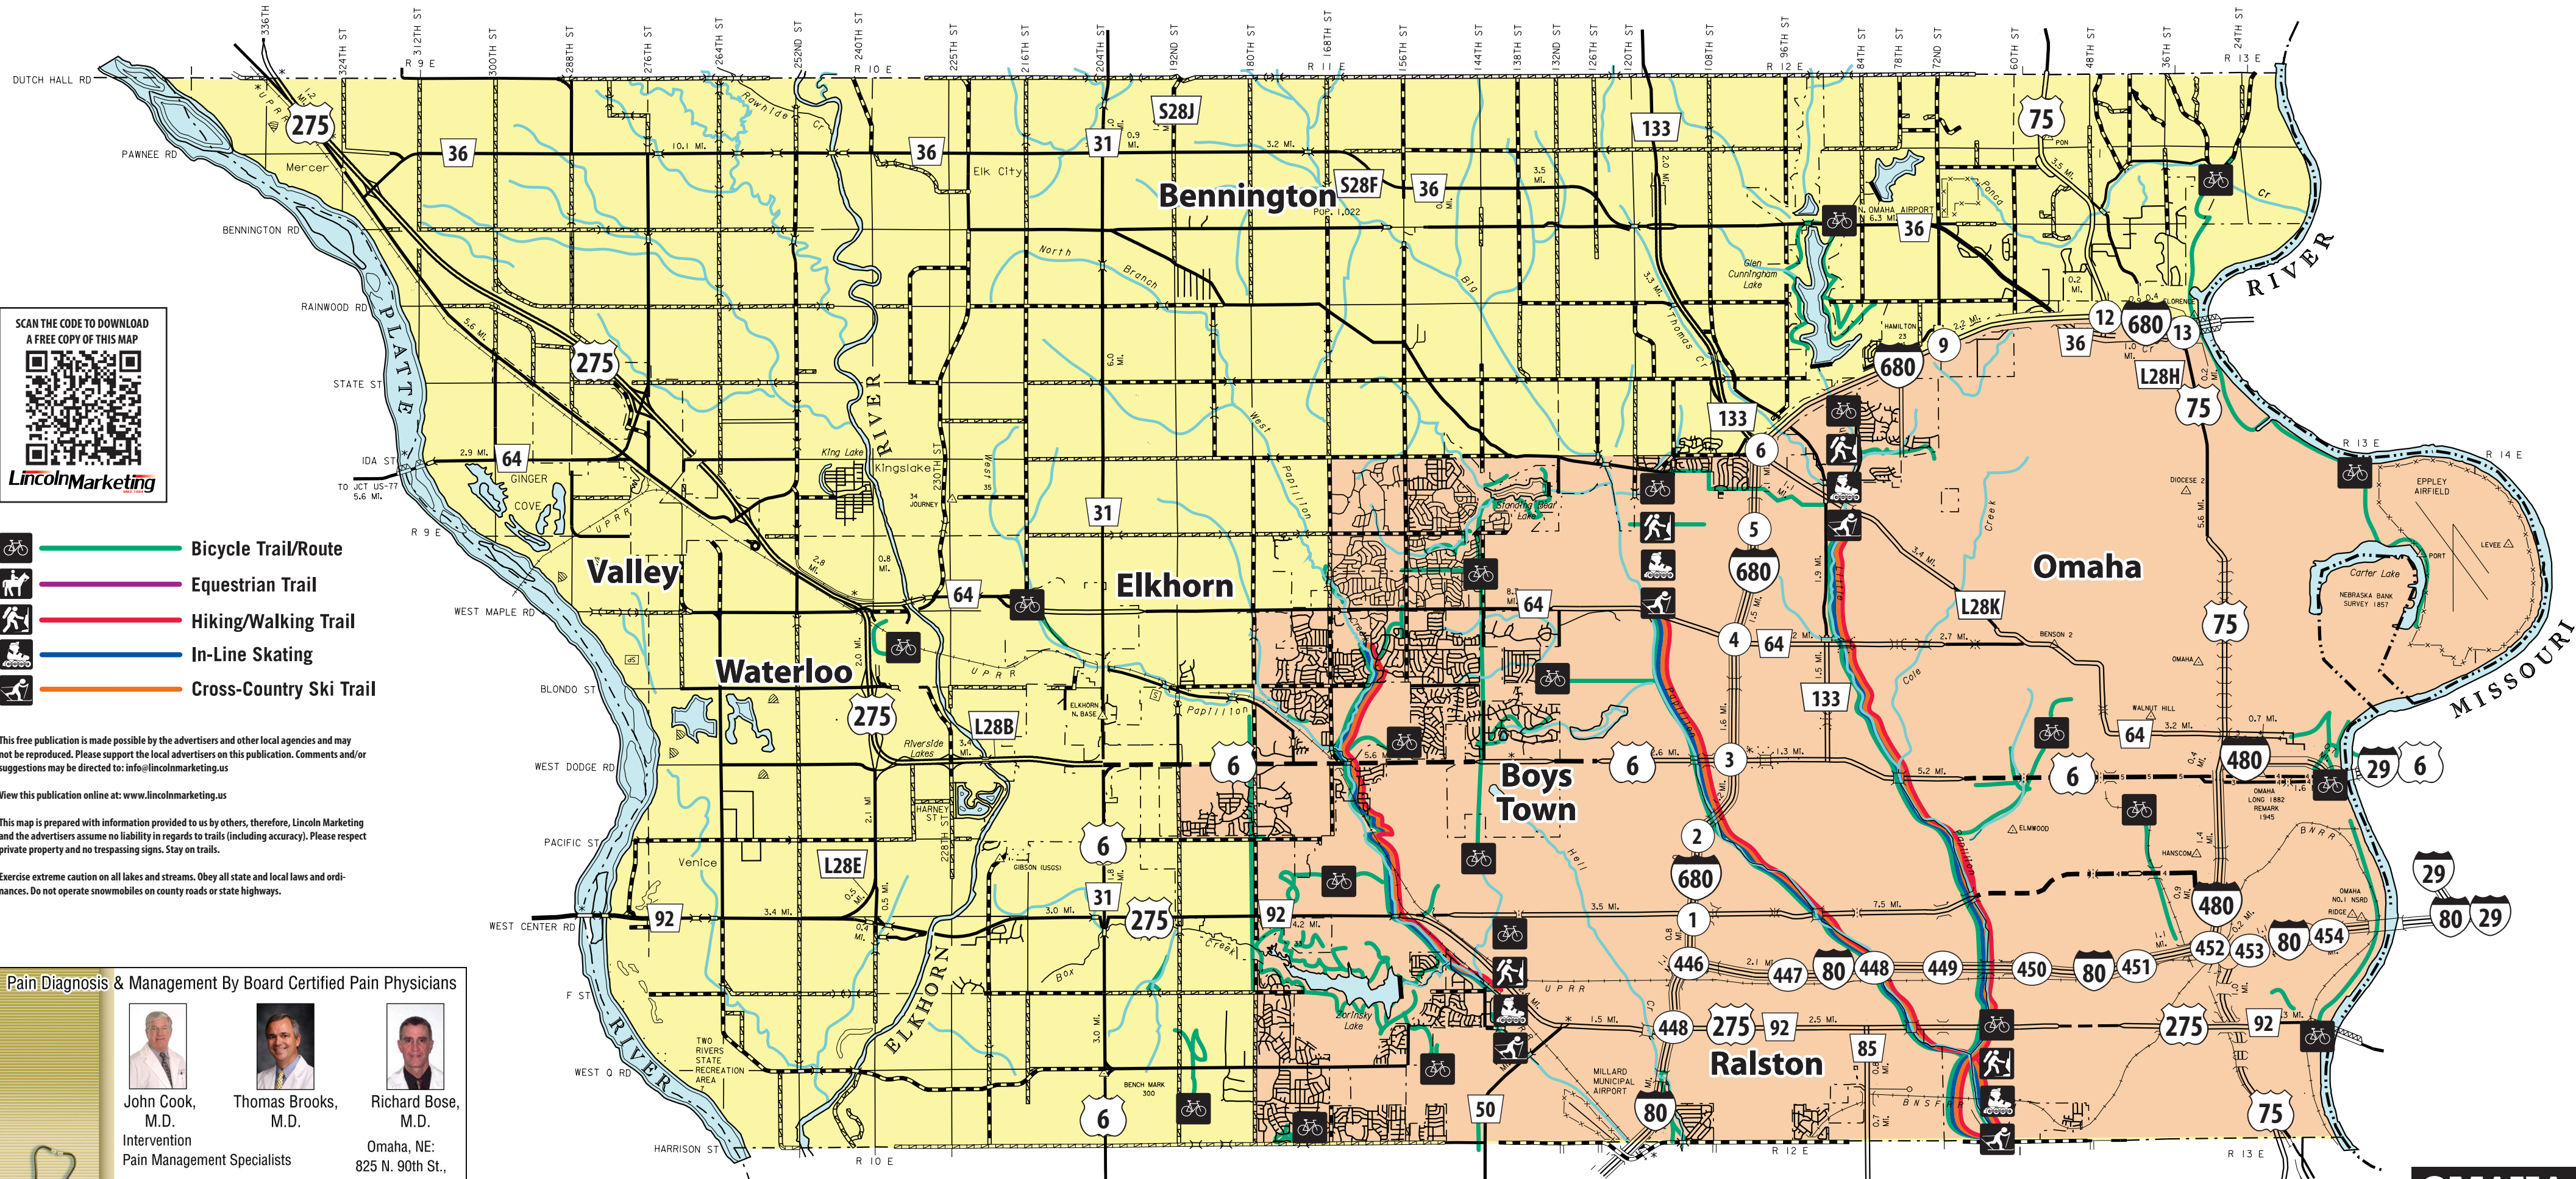

DOUGLAS COUNTY

- Bicycle Trail/Route
- Equestrian Trail
- Hiking/Walking Trail
- In-Line Skating
- Cross-Country Ski Trail

FREE MAP
INCLUDES TRAILS

Douglas County & Omaha, NE
Featuring Pottawattamie County, IA

"COME MAKE MEMORIES WITH US"

Waldheim Resort

Waterfront Resort on Beautiful Big Pine Lakes

Where "Up North at the Lake" can still be found! Our "Home in the Woods" is located on the shores and in the pines of our two Pine Lakes in Pine County. Where Families can be a Family. Enjoy beautiful views and a sandy beach from the decks of our cedar log furnished cabins.

Lakeside Cabins • Fishing • Water Activities • Relax

1-888-WALDHEIM
320-233-7405

See Our Specials:
www.waldheimresort.com

Just 1½ hours North of the Twin Cities,
7 miles West of Finlayson & 20 minutes North of Hinckley

Pain Diagnosis & Management By Board Certified Pain Physicians

John Cook, M.D.
Intervention Pain Management Specialists
To Schedule An Appt, Please Call:
402-391-PAIN (7246) 877-229-6972
(Outside Omaha-Toll Free)

Thomas Brooks, M.D.
Omaha, NE:
825 N. 90th St.,
Omaha, NE 68114
Columbus, NE:
3772 43rd Ave.,
Columbus, NE 68601

Richard Bose, M.D.
Omaha, NE:
825 N. 90th St.,
Omaha, NE 68114
Columbus, NE:
3772 43rd Ave.,
Columbus, NE 68601

midWest PAIN CLINICS www.midwestpainclinics.com

Dave and Buster's

the one and only place to have it all - great food, cool drinks
1,000s of square feet of fun

Dave & Buster's Omaha
132nd & West Center
402.778.3915

RED HAWK TURF
TREE AND LANDSCAPING

• 934-7590 •

Custom Diesel
DRIVERS TRAINING, INC.

Class A CDL • Day & Night Classes
Pre-hire with Carriers • Financing Available
www.cddt.net

14615 Cornhusker Rd. • Omaha, NE 68138
TEL: 402-894-1400 • TOLL FREE: 866-500-2338

Apartment & Home Owners
Plumbing Repairs and Drain Cleaning
Low Rates, Same Day Service
Licensed • Insured

(402) 578-3977

Learn to Fly!

Airplane Rides

Open 7 Days a Week Half-Hour Ride for $65
(3 passengers can go but the total weight can't exceed 450 lbs)

Birthday → Fathers Day → Awesome date idea → Just for something fun!

Call 712-323-2173

16801 McCandless Lane
Council Bluffs, IA 51503
www.advancedairch.com

Charter → Flying Lessons → Maintenance

PEOPLES
True Value
START RIGHT. START HERE.™

2917 W. BROADWAY
COUNCIL BLUFFS, IA
(712) 323-6822

Angels
Care Home Health

For more information call, 1-855-352-3640
2 Iowa Locations • www.angmarholdings.com