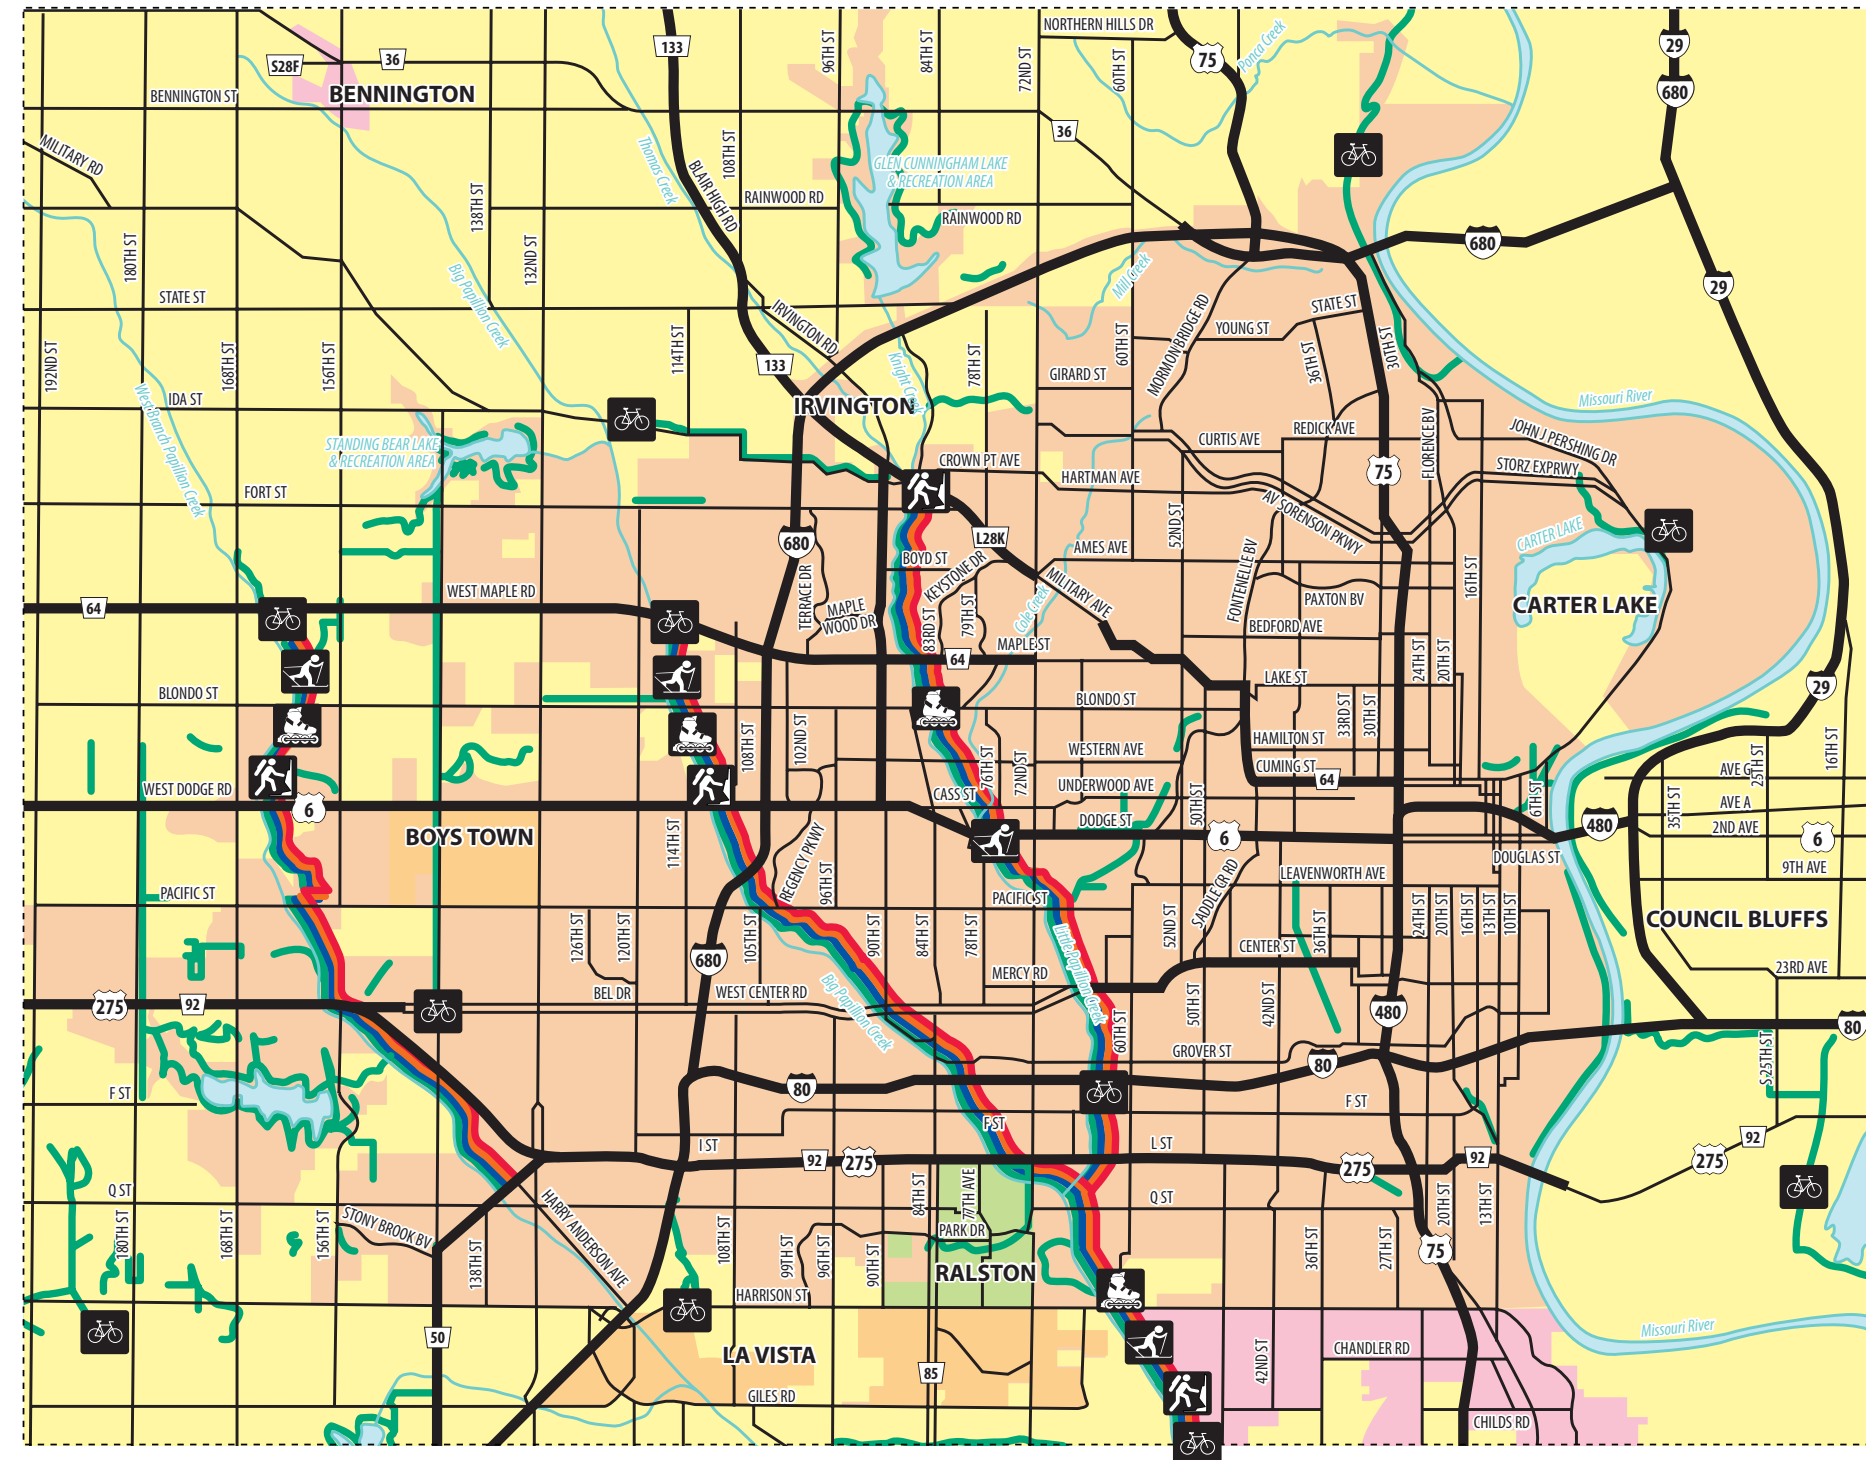

Waldheim Resort

Serving only USDA Prime Beef
801Chophouse.com

*DES MOINES | KANSAS CITY | OMAHA
14th & Farnum | Downtown Omaha | 402.341.1222