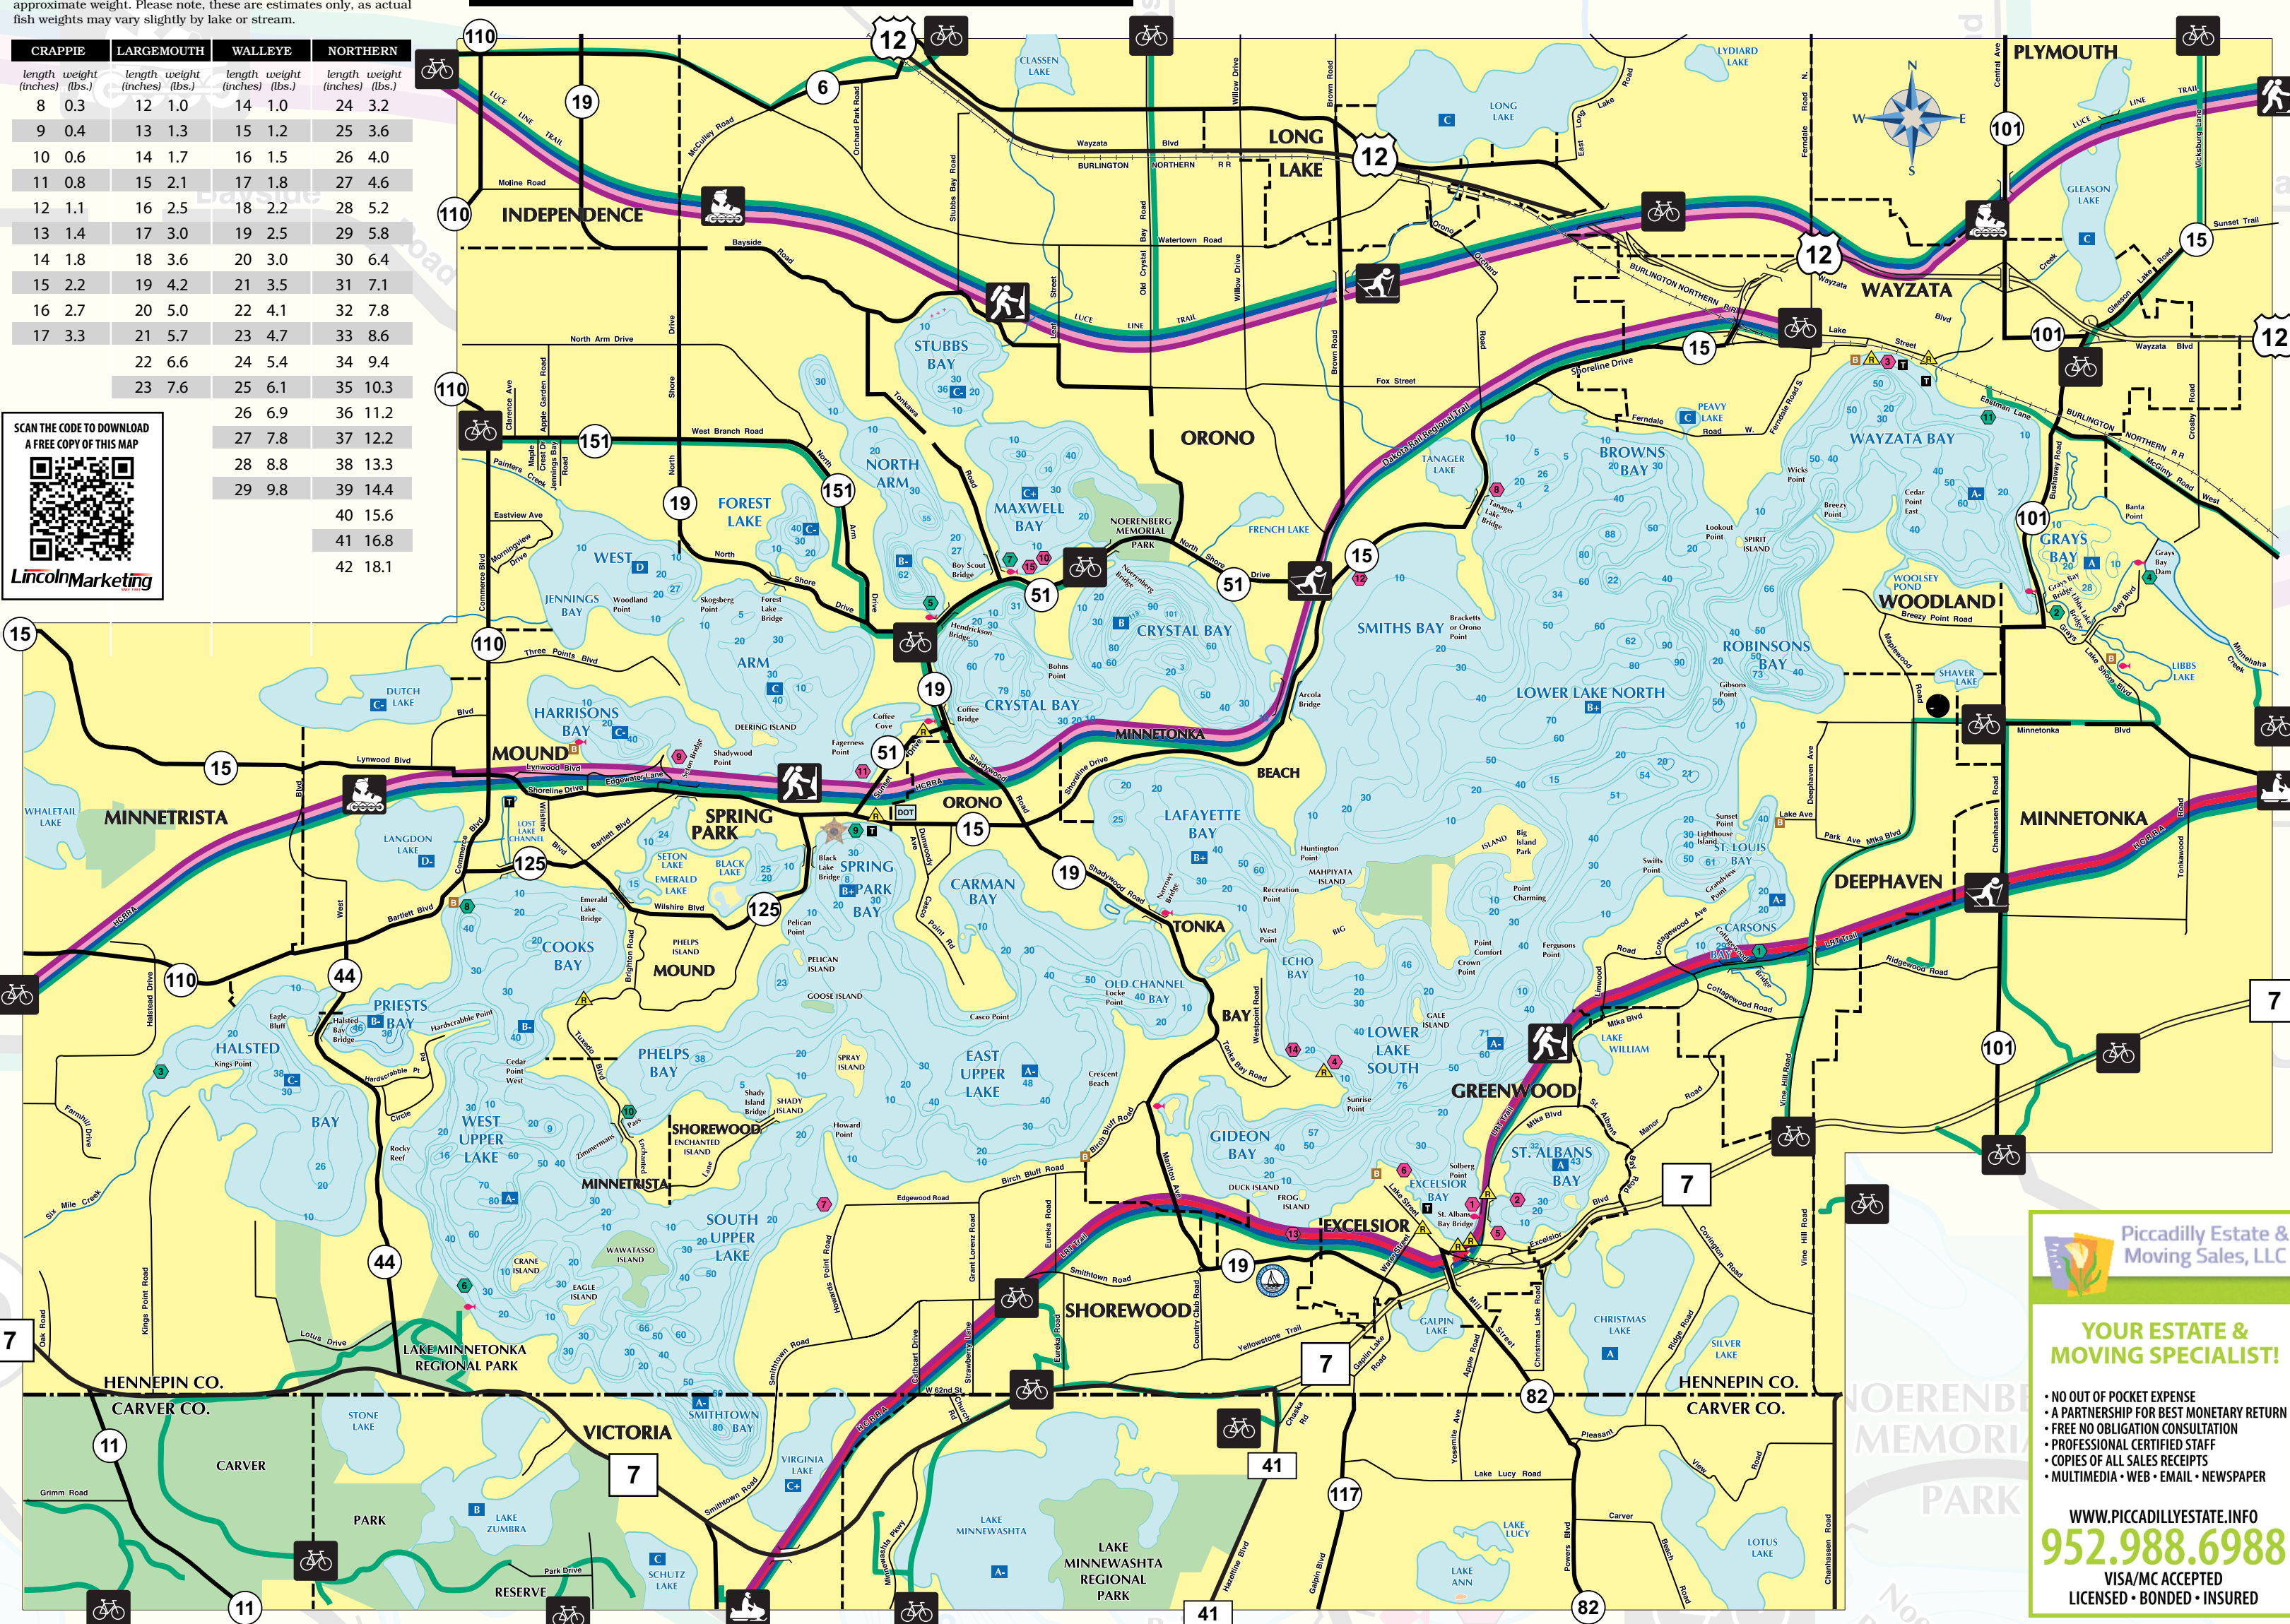

WEIGH YOUR FISH WITH A RULER

CRAPPIE	LARGEMOUTH	WALLEYE	NORTHERN
length (inches)	length (inches)	length (inches)	length (inches)
weight (lbs.)	weight (lbs.)	weight (lbs.)	weight (lbs.)
8 0.3	12 1.0	14 1.0	24 3.2
9 0.4	13 1.3	15 1.2	25 3.6
10 0.6	14 1.7	16 1.5	26 4.0
11 0.8	15 2.1	17 1.8	27 4.6
12 1.1	16 2.5	18 2.2	28 5.2
13 1.4	17 3.0	19 2.5	29 5.8
14 1.8	18 3.6	20 3.0	30 6.4
15 2.2	19 4.2	21 3.5	31 7.1
16 2.7	20 5.0	22 4.1	32 7.8
17 3.3	21 5.7	23 4.7	33 8.6
22 6.6	24 5.4	34 9.4	
23 7.6	25 6.1	35 10.3	
	26 6.9	36 11.2	
	27 7.8	37 12.2	
	28 8.8	38 13.3	
	29 9.8	39 14.4	
	40 15.6		
	41 16.8		
	42 18.1		

SCAN THE CODE TO DOWNLOAD A FREE COPY OF THIS MAP

LincolnMarketing

LAKE MINNETONKA DEPTHS

Shop. Dine. Play. Stay.

LOCALLY

and help support businesses throughout your area.

- Snowmobile Trail
- Bicycle Trail/Route
- Hiking/Walking Trail
- In-Line Skating
- Cross-Country Ski Trail
- Airport Locator

IT MAKES CENTS TO SHOP LOCALLY

Support Your Local Merchants

Scan The QR Code For Free Online Coupons

LincolnMarketing

MODEL Landscaping

40+ YEARS EXPERIENCE

SOD DELIVERED & INSTALLED

- LAWN REPAIRS
- LANDSCAPING
- GRADING & RETAINING WALLS

763-428-4140
612-282-6300

MAXIMUM EXPOSURE at MINIMUM COST.

Map & Guide Ads Work.

Email: info@lincolnmarketing.us for advertising in your local area.

LincolnMarketing

We'll Get You Where You Want To Go.

Host an Exchange Student Today!

(for 3, 5 or 10 months)

Make a lifelong friend from abroad. Exchange your family with another culture. Now you can host a high school exchange student (girl or boy) from France, Germany, Scandinavia, Spain, Australia, Japan, Brazil, Italy or other countries. Single parents, as well as couples with or without children may host. Contact us ASAP for more information or to select your student.

Semone Thomas 651-246-0673
or Amy at 1-800-736-1760 (Toll Free)

www.asseshosts.com or email info@asseshosts.com

ASSE

LOW OVERHEAD CONTRACTOR

Residential & Commercial Expertise

- Driveways
- Garage Slabs
- Steps
- Stamped & Colored
- Parking Lots
- Retaining Walls
- Patios
- Sidewalks
- Basements
- Remove Existing
- & Replace New
- Asphalt & Concrete

CALL TODAY • FREE ESTIMATES
(612) 408-4553

Serving The Entire Area

serving seniors in the spirit of christ's love

WELCOME HOME

Auburn Homes and Services offers an ideal balance of independence and support whether you live independently, require short-term rehabilitative services, or lifelong specialized care. Talheim, Auburn Courts, The Courtyard, Auburn Manor in Chaska and Auburn Home in Waconia provide a complete continuum of care.

Auburn HOMES & SERVICES

501 N. Oak Street • Chaska, MN 55318 • 952.448.9303
594 Cherry Drive • Waconia, MN 55387 • 952.442.2546
www.auburnhomes.org

Now Open. Auburn Meadows in Waconia

Team Electric

www.teamelectricmn.com

Licensed/Insured/Bonded Residential/Commercial All Jobs ••• All Sizes

Free Estimates & 10% Off with Ad

952-758-7585

Health Service Consultants

Legal Nurse Consulting, CNA, CPR & First Aid Courses

Accelerated Nursing Assistant Classes. 12-Day & 3-Week Nursing Assistant/Home Health Aide Programs

Legal Nursing Services with access to 6,000 certified witnessing nationwide, we provide medical experts timely and cost effectively; while also serving as consultants to review medical records for merits and to help with preparation of interrogatories.

Home Care Agency Services to help individuals maintain quality of life in their homes

6980 Oxford Street, Suite 250, St. Louis Park | (952) 224-7055 | www.mysconsultants.com