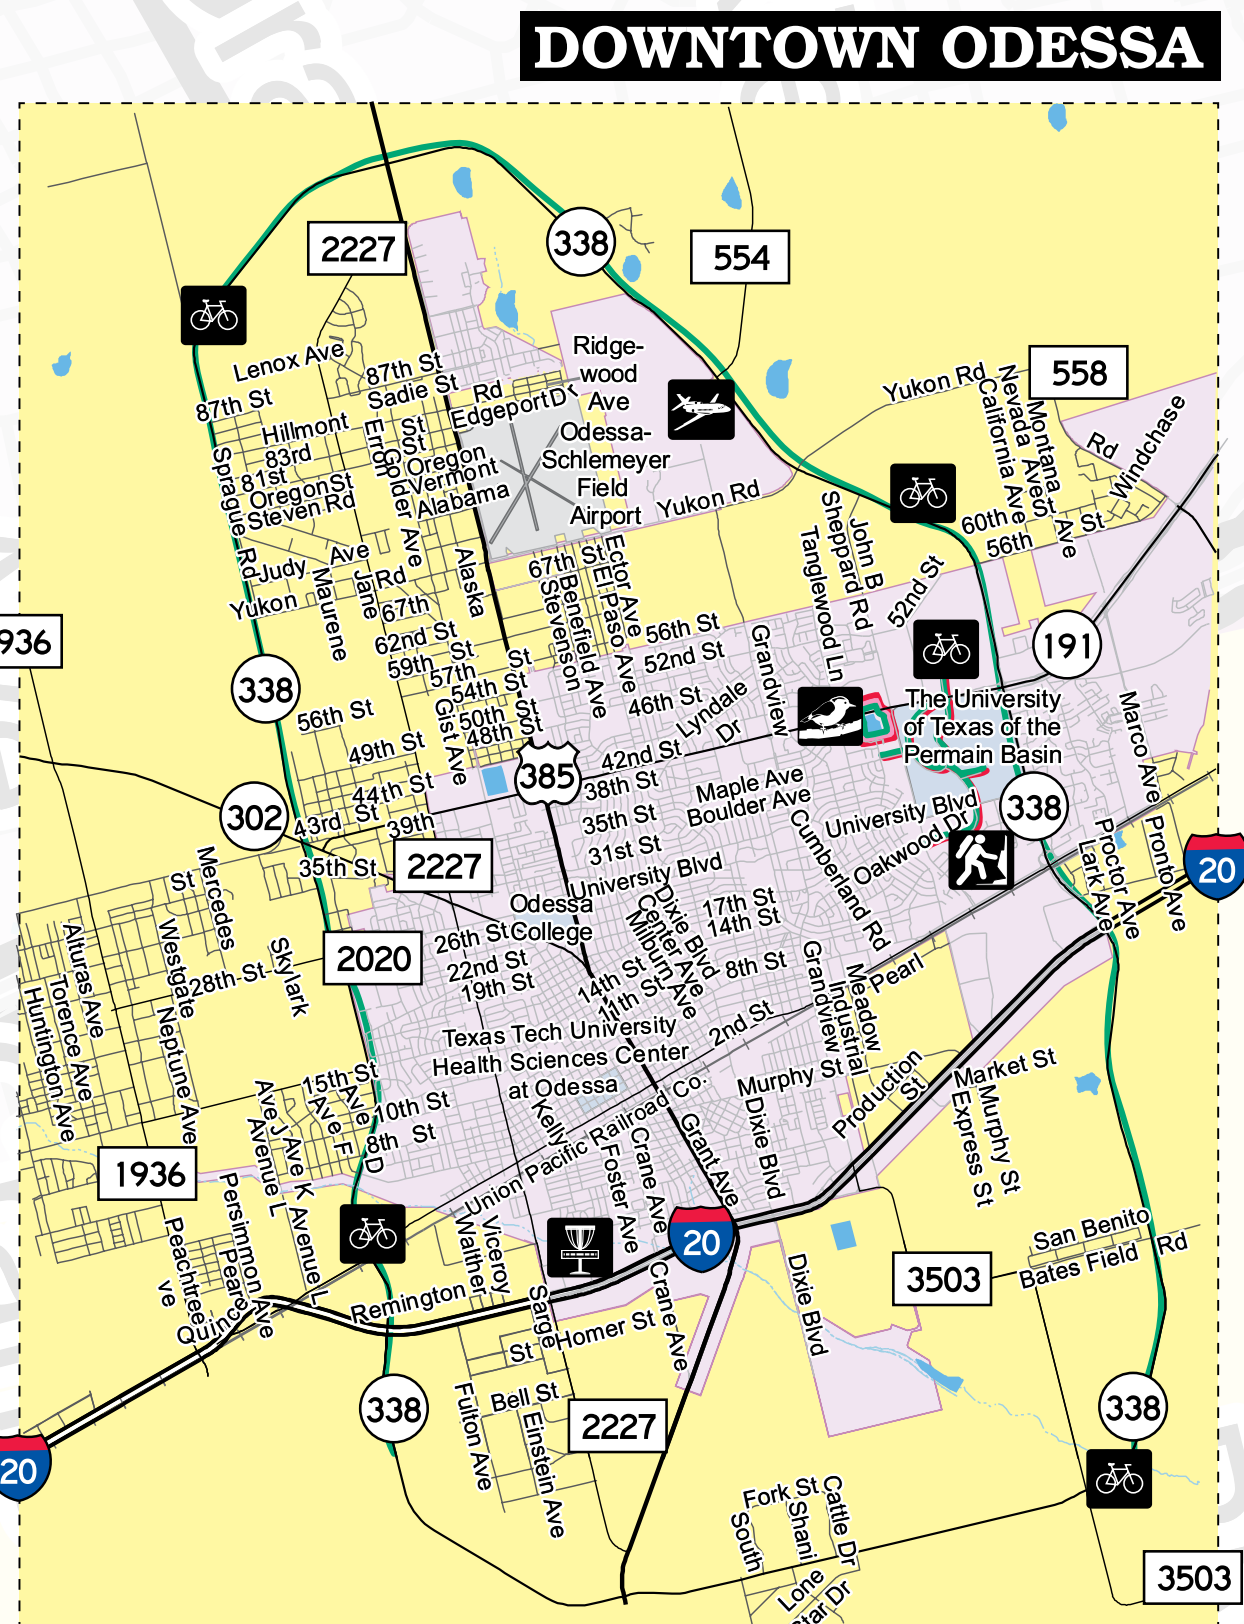

FREE MAP
INCLUDES TRAILS

Ector & Midland Counties, Featuring Midland & Odessa, Texas

Vara Guest House
Bed & Breakfast

Call for more information and to make a reservation
432-894-5686
341 Gold St. • Garden City, TX 79732 www.varaguesthouse.net

Walmart
Save money. Live better.
200 W. Interstate 20
Midland, TX 79701
432-684-3910
www.walmart.com
PROUD TO SERVE THE COMMUNITY OF MIDLAND

JumBurrito
BIG TASTE. MORE OF IT.

Midland Locations

Odessa Locations

Made from Scratch
10 ounce Jumbo-sized Burritos
= 2.5 quarter-pound beef patties
★★★★★
A LOCAL LEGEND
www.JumBurrito.com

KACT COUNTRY

AM FM
KACT AM 1360 - FM 105.5
WWW.KACTRADIO.COM

Super Wash
Coin Laundry
Bright, Cheerful & Spacious
Pick-Up & Delivery Available
Full Service Drop-Off Available
Large Capacity Machines
Open 7 Days A Week
7:00 am - 10:00 pm
4 Locations in Midland & Odessa
(432) 520-7773
4200 W. Illinois Ave. • Midland
(432) 570-8887
105 W. Oak • Midland
(432) 552-7070
4631 Oakwood • Odessa
(432) 332-9400
1617 N. County Rd. West • Odessa

Walmart
Save money. Live better.
4210 John Ben Shepherd Pkwy
Odessa, TX 79762
(432) 363-9663
www.walmart.com