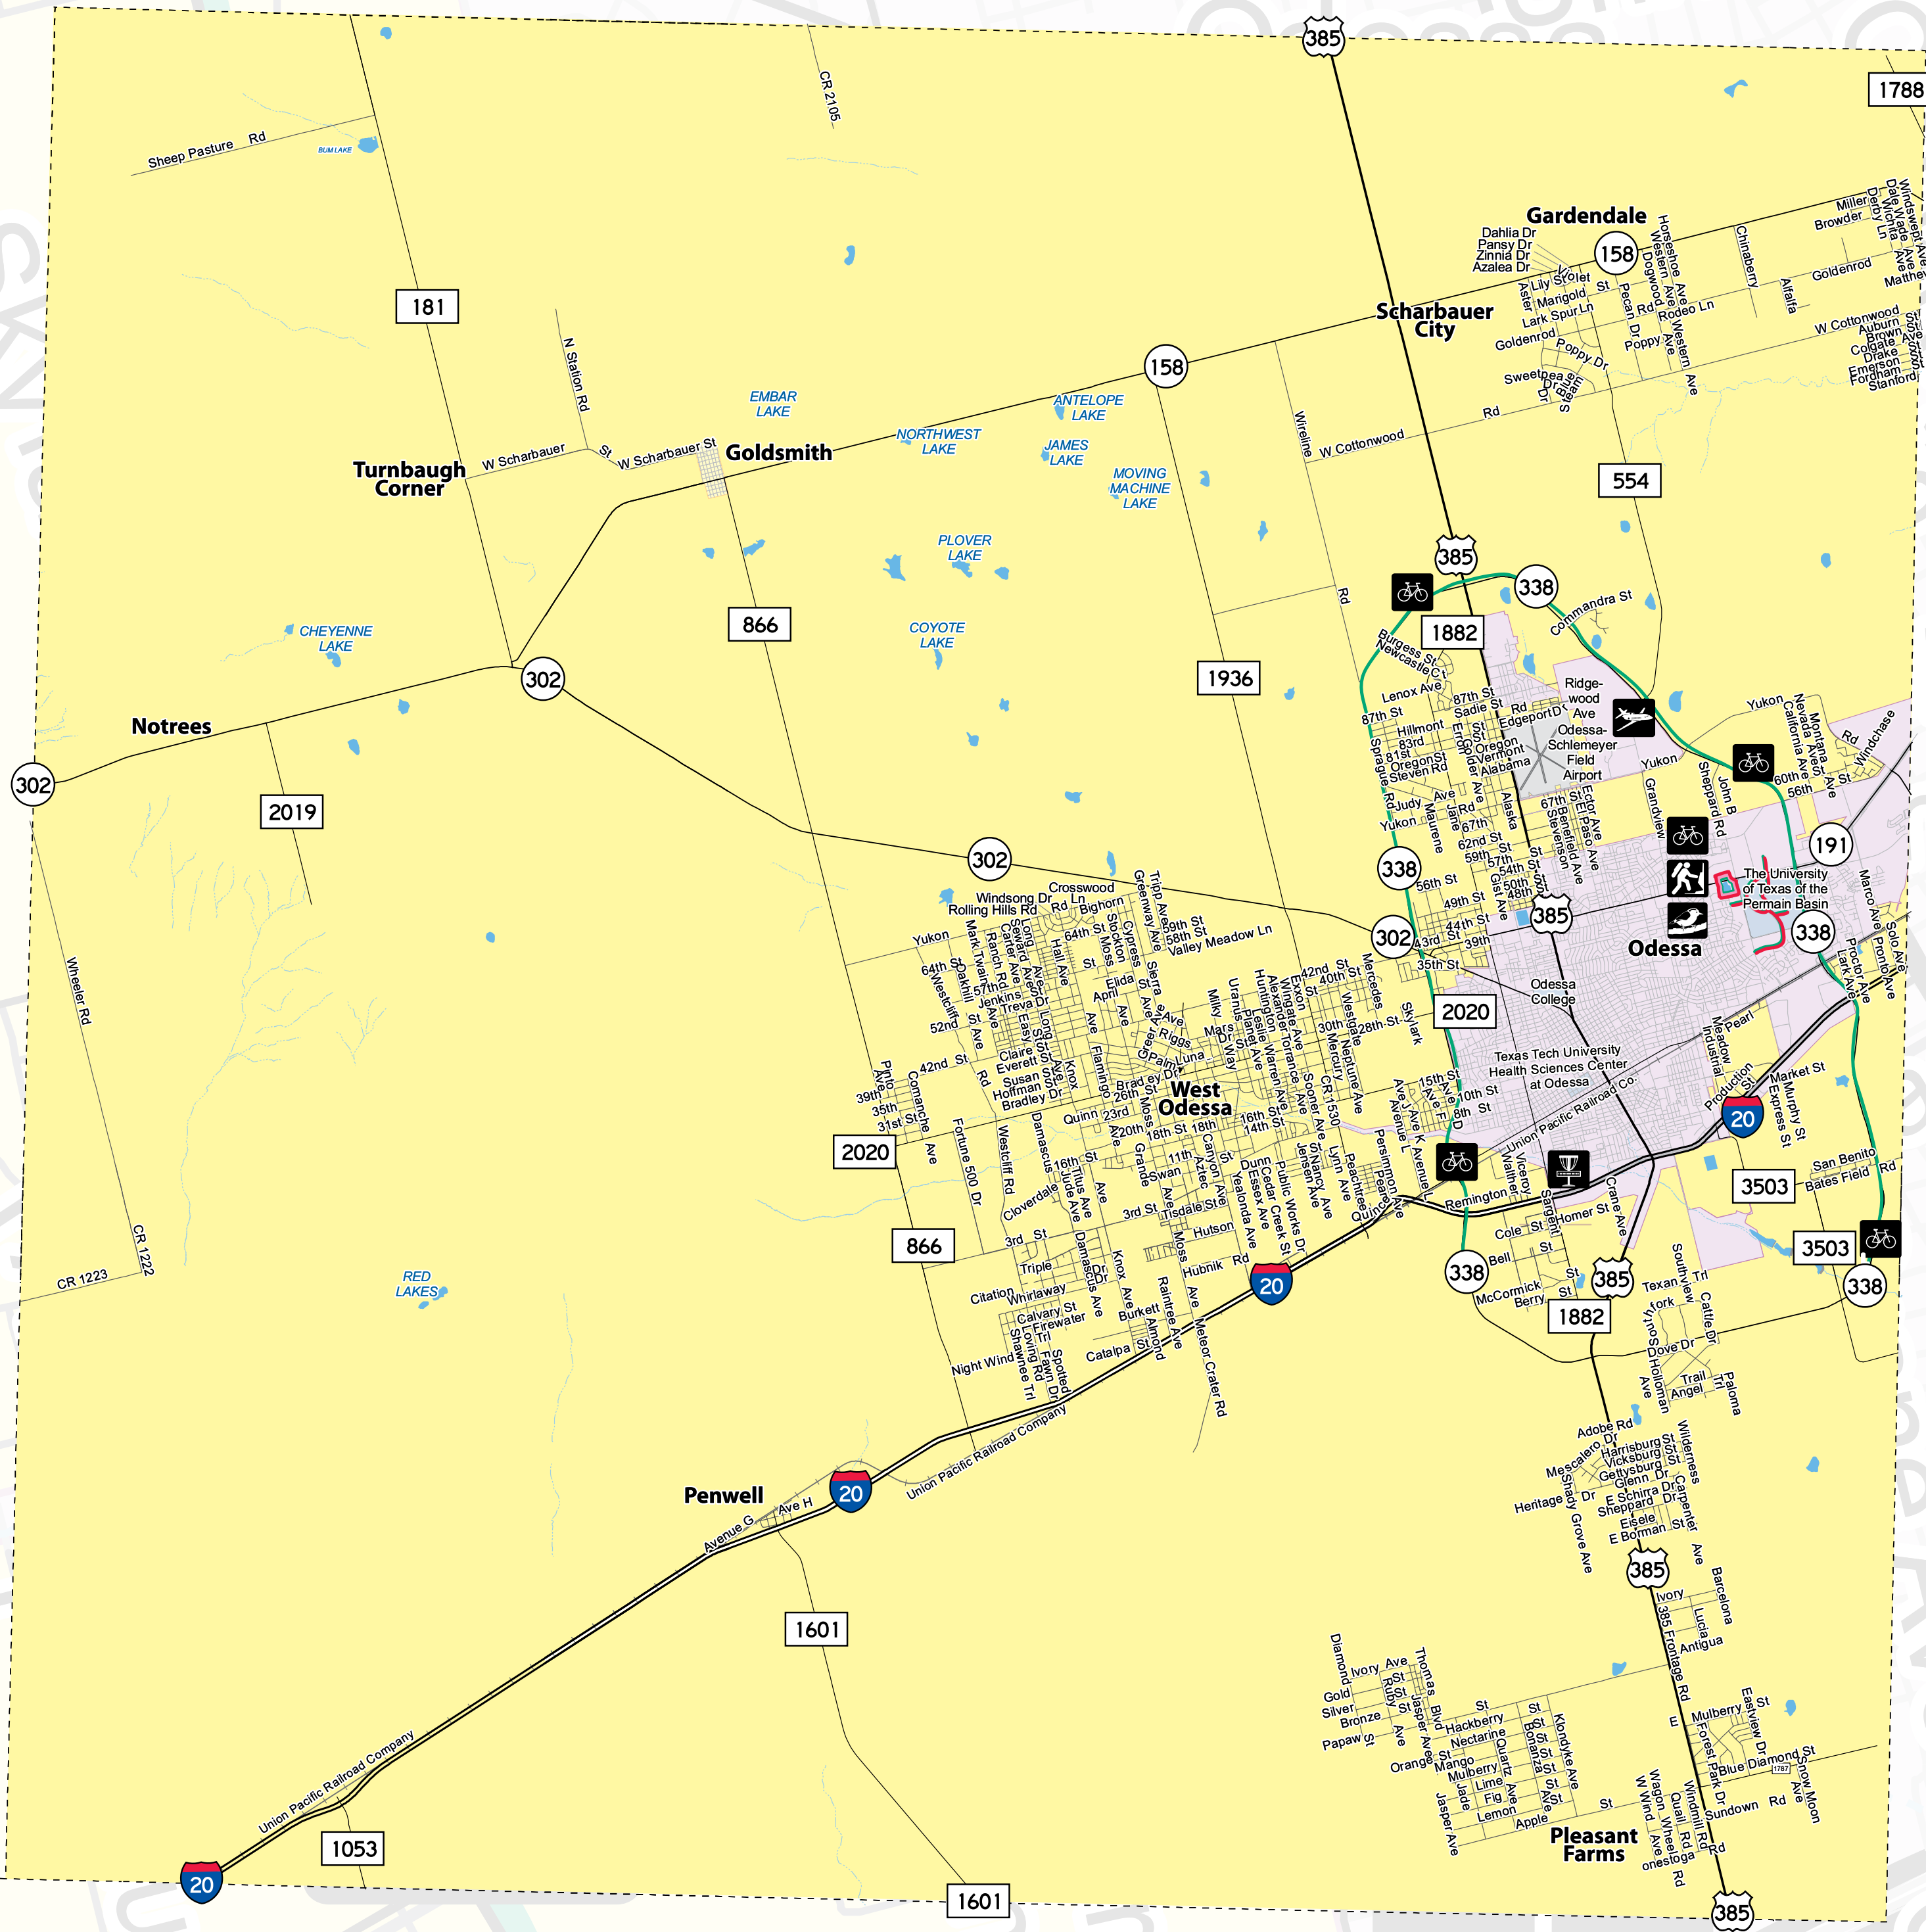

ECTOR COUNTY