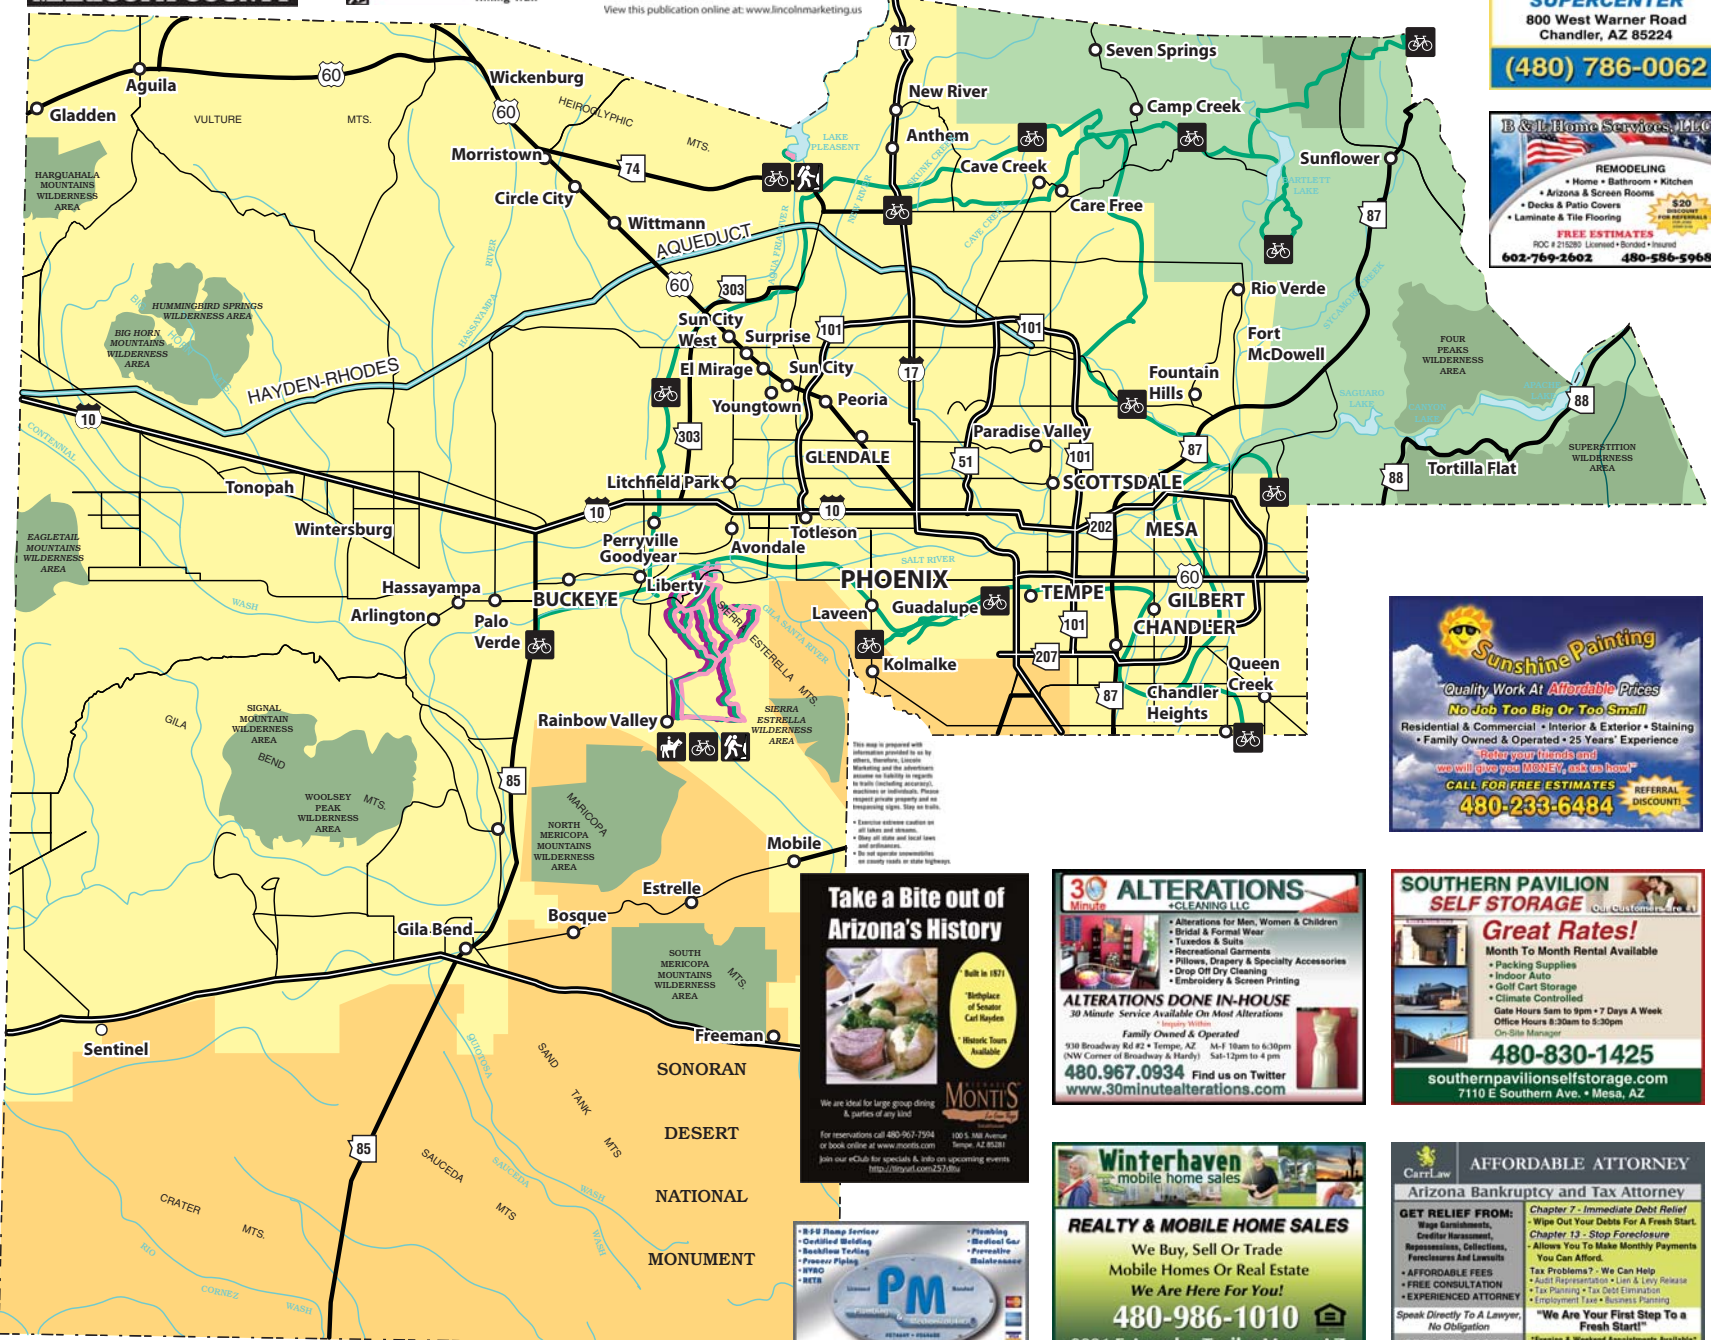

MARICOPA COUNTY

- Bicycle Trail/Route
- Equestrian Trail
- Hiking Trail

Walmart
Save money. Live better.
SUPERCENTER
800 West Warner Road
Chandler, AZ 85224
(480) 786-0062

B & B Home Services, LLC
REMODELING
• Home • Bathroom • Kitchen
• Arizona & Screen Rooms
• Decks & Patio Covers
• Laminate & Tile Flooring
$20 OFF THE TOTAL
FREE ESTIMATES
ROC # 215280 Licensed • Bonded • Insured
602-769-2602 480-586-5968

FREE MAP
INCLUDES TRAILS
Maricopa County
Featuring Phoenix
East Valley
Arizona

Gillis & Sabol
Oral and
Maxillofacial Surgery
Your Oral Surgery Specialists
John Malcolm Gillis, DMD and J. Gregory Sabol DDS, MD
Board Certified, American Board of Oral and Maxillofacial Surgery
Board Certified, National Dental Board of Anesthesiology

- Dental Implants
- Bone Grafting
- Wisdom Teeth
- Impacted Teeth
- Jaw Surgery
- Facial Trauma
- Extractions
- Sleep Apnea
- Oral Pathology

**FREE Panoramic X-Ray with
Dental Implant or Wisdom
Tooth Consultation**
Mention this ad when scheduling

Phoenix: 4202 N. 32nd St., Suite A
Phoenix, AZ 85018 • **602.957.0332**
Tempe: 1964 E. Baseline Rd., Suite A101
Tempe, AZ 85283 • **480.820.7400**
www.oralurgeryarizona.com

Sunshine Painting
Quality Work At Affordable Prices
No Job Too Big Or Too Small
Residential & Commercial • Interior & Exterior • Staining
• Family Owned & Operated • 25 Years' Experience
Refer your friends and we will give you $100's, ask us how!
CALL FOR FREE ESTIMATES REFERRAL DISCOUNT!
480-233-6484

JILL PAULINE INTERIOR DESIGN
AFFORDABLE LUXURY
THAT FITS YOUR STYLE
**CALL TODAY FOR A
FREE IN-HOME VISIT!**
898-3684
Located in the Diana Park Center
NW Corner Val Vista / Baseline
3426 E Baseline Rd. #103
Mesa/Gilbert, AZ 85204
www.jillpaulineinteriordesign.com

**Take a Bite out of
Arizona's History**
Suits to 1871
*Deliplace
at Senator
Carl Hayden
*Historic Tours
Available
We are ideal for large group dining
& parties of any kind!
For reservations call 480-967-7994
or book online at www.montis.com
1015 46th Avenue
Tempe, AZ 85281
Join our eClub for specials & info on upcoming events
<http://tinyurl.com/23789u>

30 Minute ALTERATIONS
+CLEANING LLC
• Alterations for Men, Women & Children
• Bridal & Formal Wear
• Tuxedos & Suits
• Recreational Garments
• Pillows, Drapery & Specialty Accessories
• Drop Off Dry Cleaning
• Embroidery & Screen Printing
ALTERATIONS DONE IN-HOUSE
30 Minute Service Available On Most Alterations
Family Owned & Operated
938 Broadway Rd #2 • Tempe, AZ M-F 10am to 6:30pm
(NW Corner of Broadway & Hardy) Sat-12pm to 4 pm
480.967.0934 Find us on Twitter
www.30minutealterations.com

SOUTHERN PAVILION
SELF STORAGE
Great Rates!
Month To Month Rental Available
• Packing Supplies
• Indoor Auto
• Golf Cart Storage
• Climate Controlled
Gate Hours 8am to 9pm • 7 Days A Week
Office Hours 9:30am to 5:30pm
On-Site Manager
480-830-1425
southernpavilionselfstorage.com
7110 E Southern Ave. • Mesa, AZ