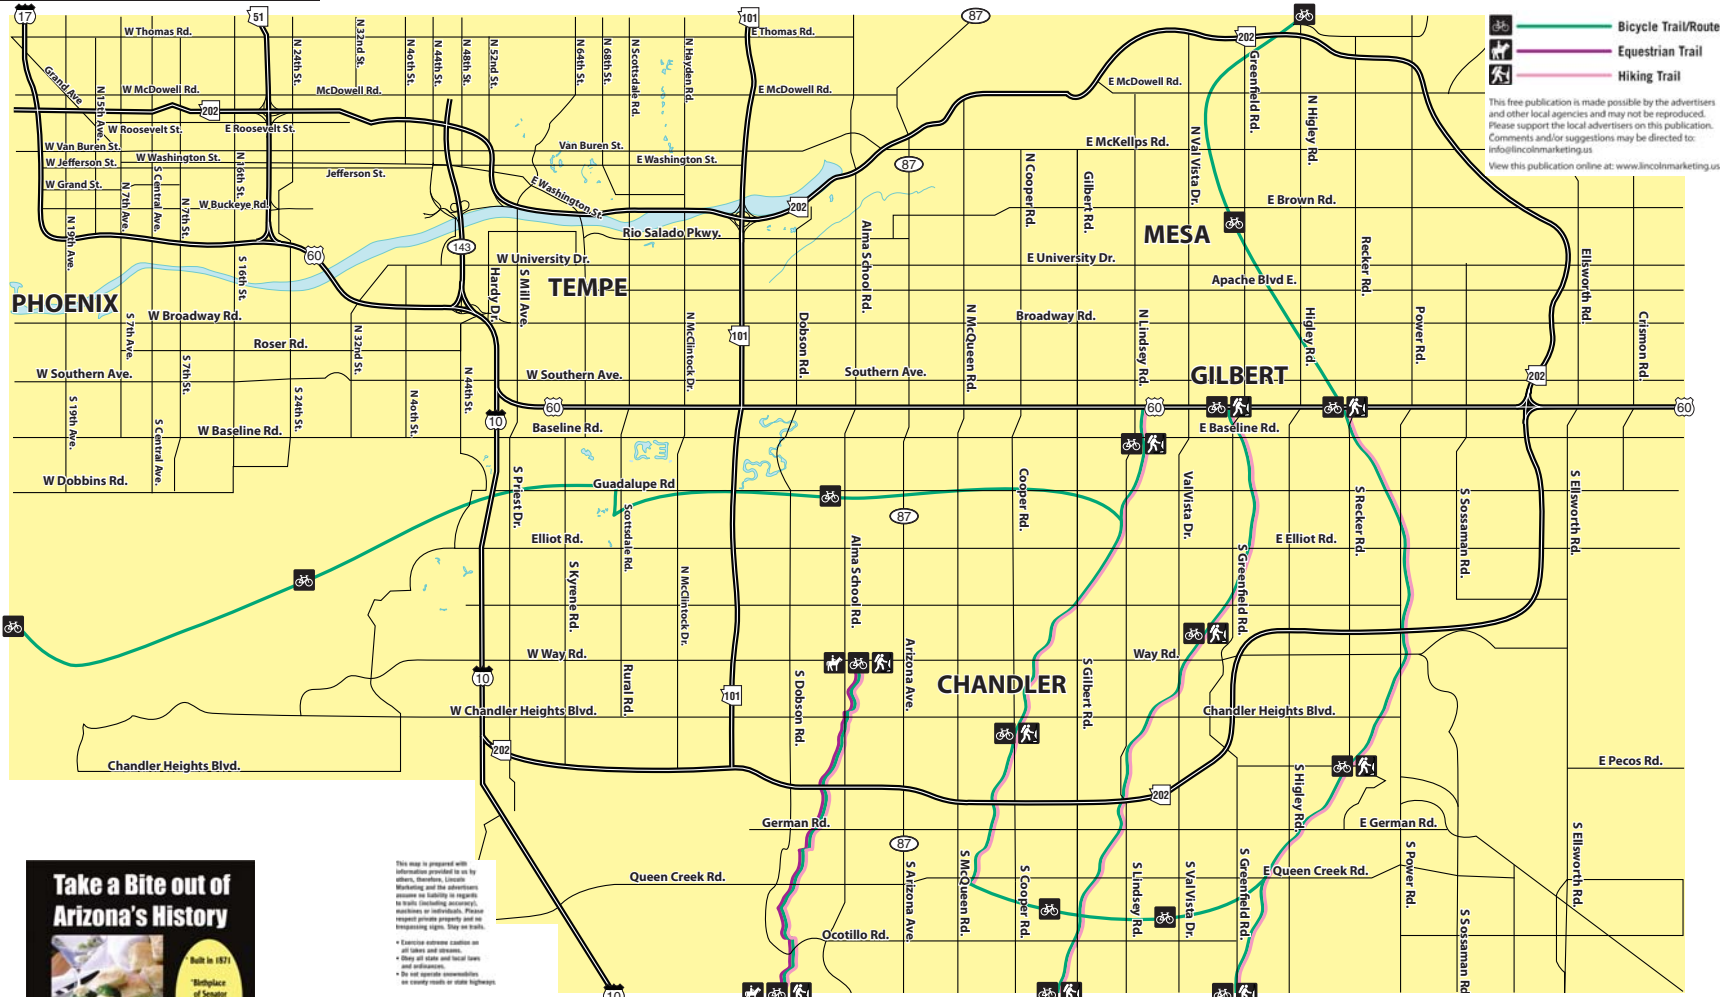

PHOENIX EAST VALLEY

FREE MAP
INCLUDES TRAILS
BICYCLE
EQUESTRIAN
HIKING

Maricopa County
Featuring Phoenix
East Valley
Arizona

- Dental Implants
- Bone Grafting
- Wisdom Teeth
- Impacted Teeth
- Jaw Surgery
- Facial Trauma
- Extractions
- Sleep Apnea
- Oral Pathology

FREE Panoramic X-Ray with
Dental Implant or Wisdom
Tooth Consultation
Mention this ad when scheduling

Phoenix: 4202 N. 32nd St., Suite A
Phoenix, AZ 85018 • **602.957.0332**
Tempe: 1964 E. Baseline Rd., Suite A101
Tempe, AZ 85283 • **480.820.7400**

www.oralurgeryarizona.com

Take a Bite out of Arizona's History

Built in 1871
Birthplace of Senator Carl Hayden
Historic Tours Available

MONTE'S
RESTAURANT

We are ideal for large group dining & parties of any kind

For reservations call 480-967-7594 or book online at www.montes.com
100 S. Mill Avenue, Tempe, AZ 85281
Join our eClub for specials & info on upcoming events
<http://bit.ly/montes4218>

PM
Professional Moving

- 24/7 Ramp Service
- Certified Mating
- Backhaul Towing
- Pressure Washing
- 24/7
- NETS

• Packing
• Moving
• Storage

EMERGENCY SERVICE
480-844-2892

10 Year Experience
www.pmmoving.com

Walmart
Save money. Live better.
SUPERCENTER
800 West Warner Road
Chandler, AZ 85224
(480) 786-0062

INTERIOR DESIGN
AFFORDABLE LUXURY
THAT FITS YOUR STYLE

CALL TODAY FOR A FREE IN-HOME VISIT!
898-3684

Located in the Dana Park Center
190 Corner Via Vista, Ste 100
808 E Baseline Rd. #103
Mesa/Gilbert, AZ 85204

www.jillpaulineinteriordesign.com

B & B Home Services, LLC

REMODELING

- Home • Bathroom • Kitchen
- Arizona • Screen Rooms
- Decks & Patio Covers
- Laminate & Tile Flooring

FREE ESTIMATES
ROC # 215280 • Licensed • Bonded • Insured
602-769-2602 480-586-5968

SOUTHERN PAVILION SELF STORAGE

Great Rates!

Month To Month Rental Available

- Packing Supplies
- Indoor Auto
- Golf Cart Storage
- Climate Controlled

Gate Hours 5am to 9pm • 7 Days A Week
Office Hours 9:30am to 5:30pm
On-Site Manager

480-830-1425
southernpavilionselfstorage.com
7110 E Southern Ave. • Mesa, AZ

CarrLaw AFFORDABLE ATTORNEY
Arizona Bankruptcy and Tax Attorney

GET RELIEF FROM:
Wage Garnishments,
Creditors, Collections,
Foreclosures And Liens!

- AFFORDABLE FEES
- FREE CONSULTATION
- EXPERIENCED ATTORNEY

Speak Directly To A Lawyer. No Obligation

480-278-1278

"We Are Your First Step To a Fresh Start!"
• Evening & Weekend Appointments Available!
1830 S. Alma School Rd. #104
Mesa, AZ 85210

Sunshine Painting

Quality Work At Affordable Prices
No Job Too Big Or Too Small

Residential & Commercial • Interior & Exterior • Staining
• Family Owned & Operated • 25 Years' Experience

Refer your friends and we will give you MONEY, out of town!

CALL FOR FREE ESTIMATES
480-233-6484

• Evening & Weekend Appointments Available!
REFERRAL DISCOUNT!

Winterhaven mobile home sales

REALTY & MOBILE HOME SALES

We Buy, Sell Or Trade
Mobile Homes Or Real Estate
We Are Here For You!

480-986-1010

9901 E Apache Trail • Mesa, AZ
www.winterhavenmobilehomesales.com