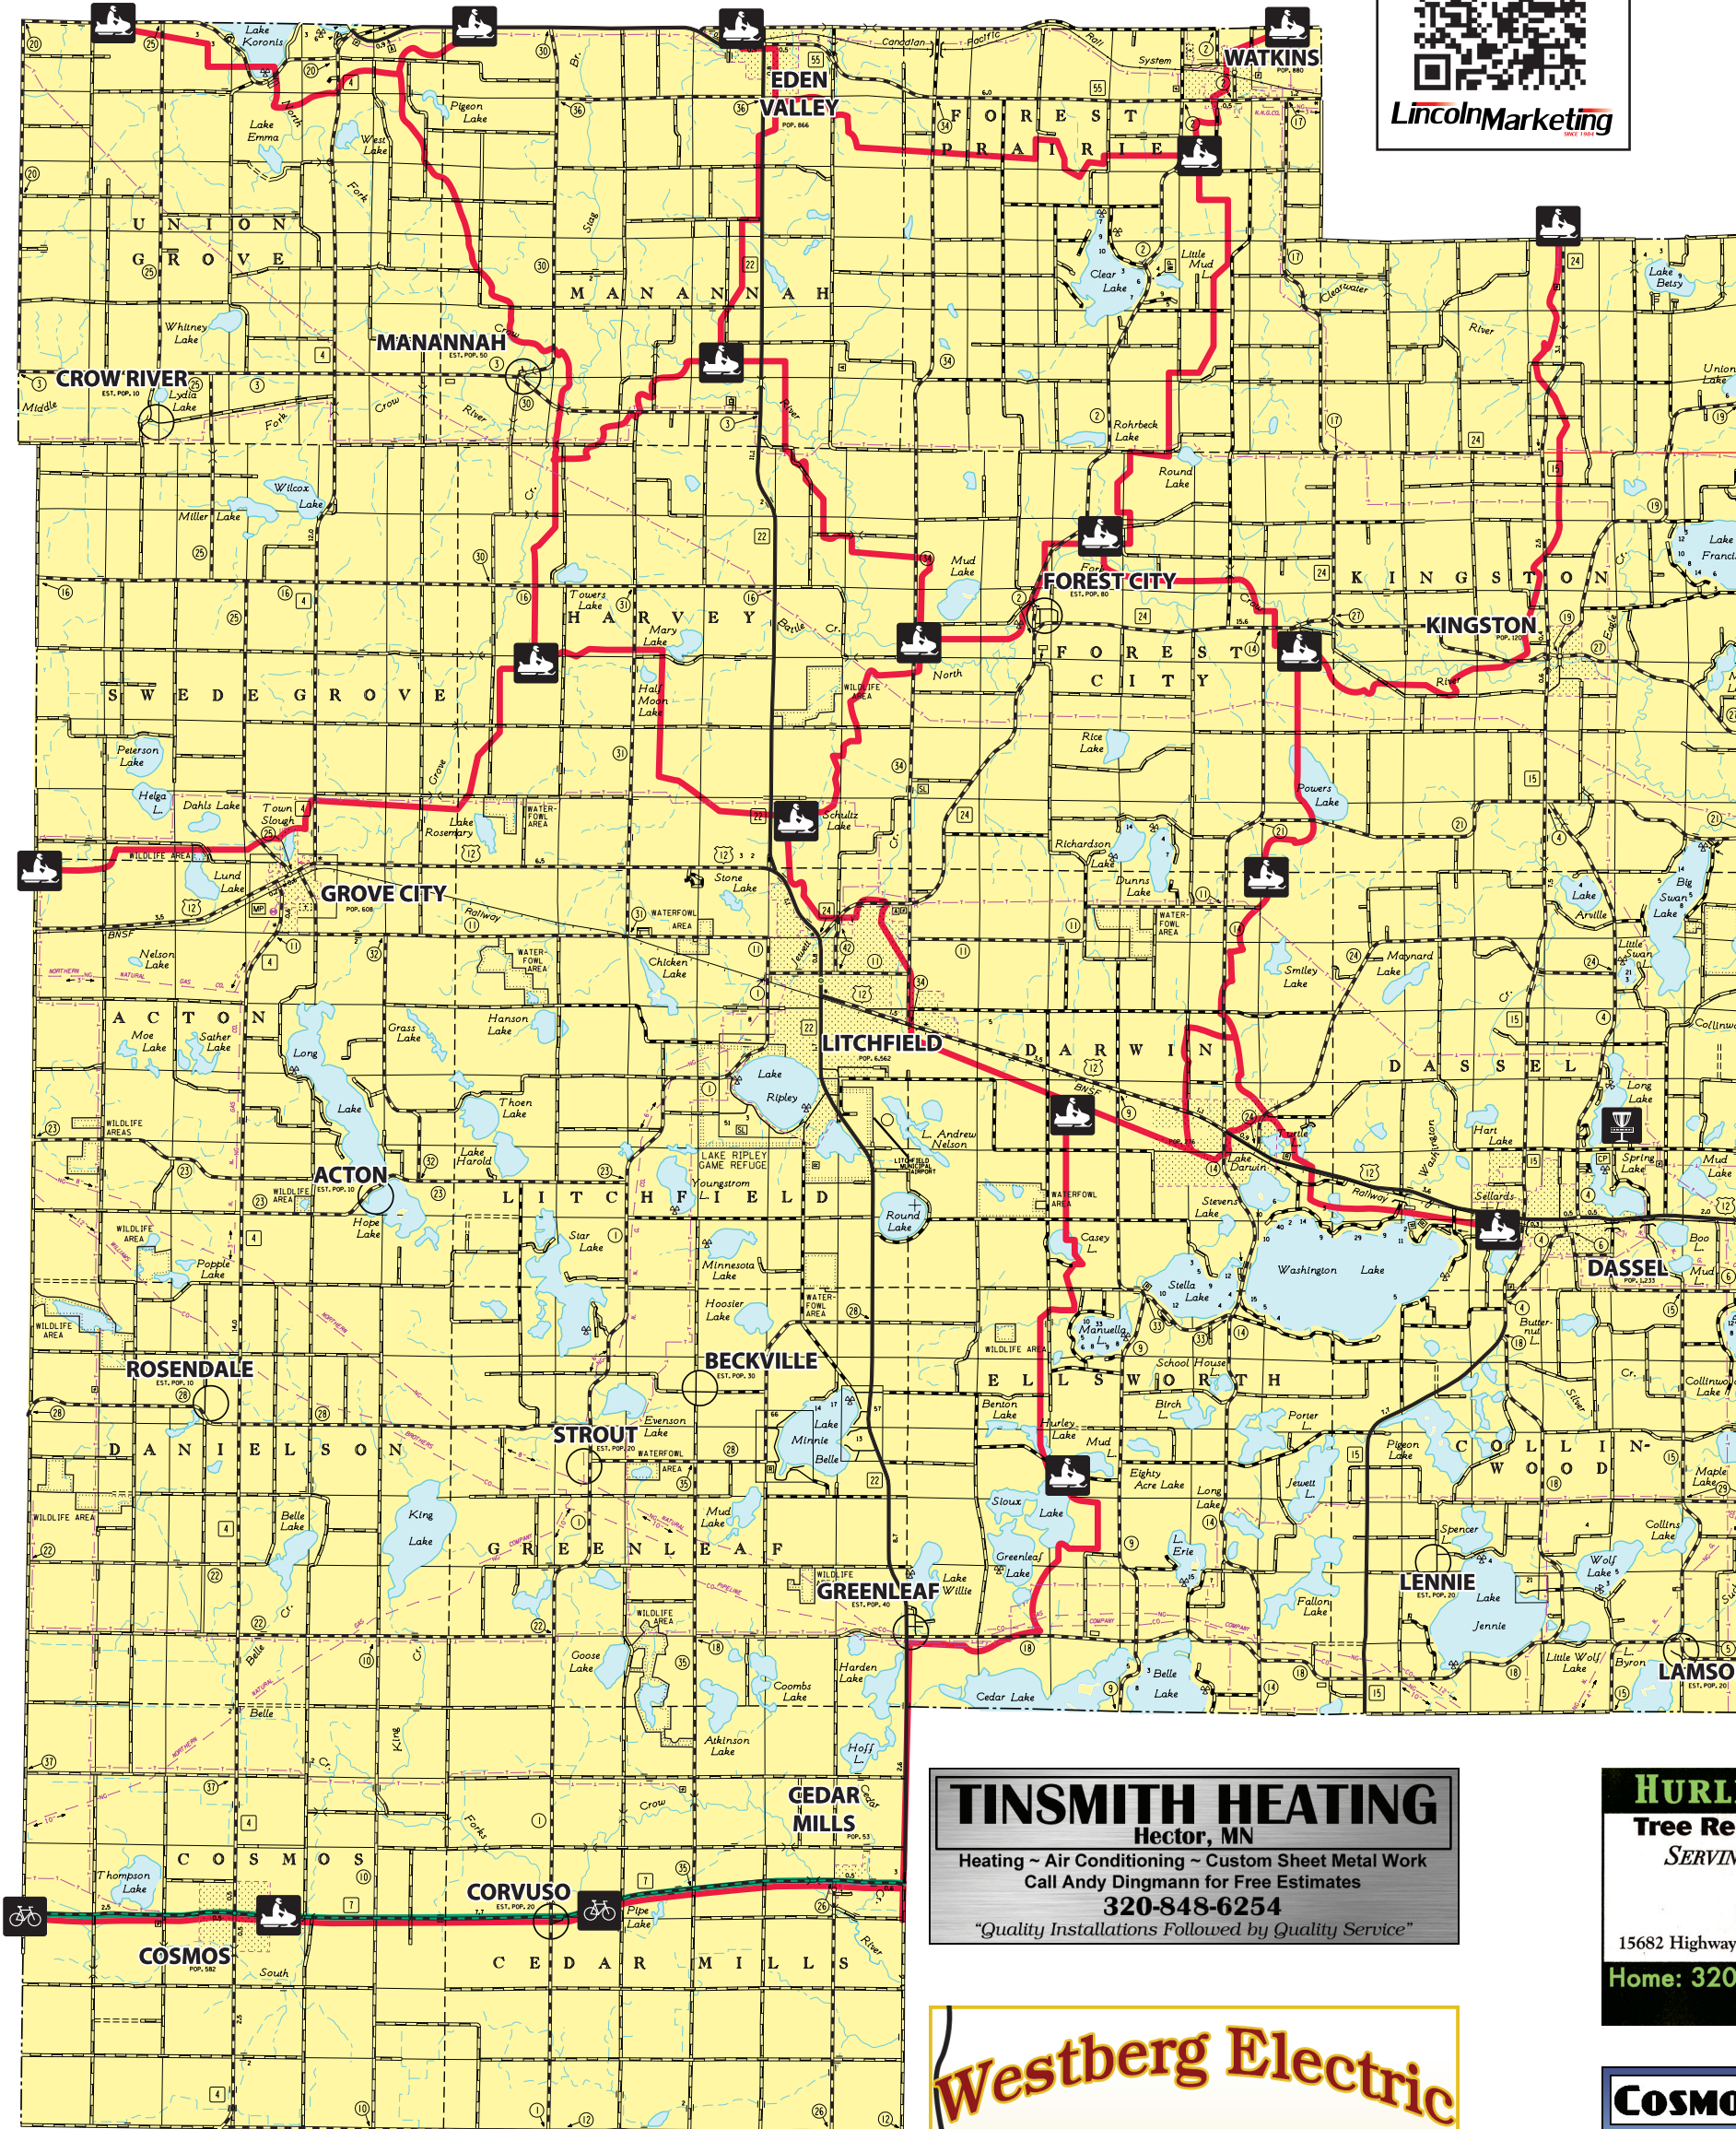

MEEKER COUNTY

- Snowmobile Trail
- Bicycle Trail/Route
- Equestrian Trail
- Hiking/Walking Trail
- In-Line Skating
- Disc Golf Course Locator

SCAN THE CODE TO DOWNLOAD A FREE COPY OF THIS MAP

LincolnMarketing

FREE MAP
INCLUDES TRAILS

Meeker, Renville & Kandiyohi Counties, MN

KLFD
The Original
1340 AM
234 N. Sibley Ave. Uchfield, MN 55355
320.693.3281 | Fax 320.693.3283
klfd1410.com

Visit our website for the latest in news, weather, and so much more!

- ✓ Coming Events
- ✓ High School Sports
- ✓ Agriculture News

The Morning Show with Randy & Steve
Tune in Monday-Friday, from 5:30 - 9:00am, as they jumpstart your morning!

Aaron in the Afternoon
"The most interesting 4 hours and 40 minutes!"
Join Aaron Imholte every weekday when he interviews people on the national scene and gives the latest in politics, humor, sports, and pop culture.

Newsmaker Program with Tim Bergstrom
Weekdays, listen at 8:20am for topics related to local news, current events, and community happenings.

AM 1410...your Meeker county original

D & K RV Sales, LLC

Cardinal, Blue Ridge, Wildcat, Wildwood
SERVICE, PARTS & ACCESSORIES

Check us out on the Internet!! www.dkrvsales.com

Doug & Kathy Sisk
3 Miles South of Canby on Hwy. 75
507-223-7518

America's Best Value Inn
Morton, Minn
Located at the Junction of Hwy 1419

- 41 Rooms/Standard & King Suites
- Closest Off-Site Hotel to Casino
- Free Casino Shuttle
- Free Local Phone Calls
- Handicap Accessible
- Cable TV w/ Remote
- Free Highspeed Wireless Internet

Open 24 Hours

TOURIST INFORMATION
Maps, Atlases, Area Guides/ Brochures
Paved, Well Lit, Ample Parking
Scenic/Quiet Location

NEWLY RENOVATED ROOMS

- Diesel & Gas
- Semi-High Velocity Pumps
- 24 Hour Deli
- 24 Hour RAMA Pizza (507-697-9099)
- ATM
- Hunting/Fishing Licenses
- Lottery Tickets
- Fax & Copying

RESERVATIONS: TOLL FREE 1-800-245-9800
400 Kokesch Drive • Box 60
Morton, MN 56270 • 507-697-6205 (Fax: 697-6498)
Email: abvimmorton@hotmail.com www.americasbestvalueinn.com

80TH ST. AGGREGATES

Gravel • Washed Sand
(Approved For Sewer Systems)
All Sizes Drainage & Landscape Rock
Sand Fill, Coarse Fill & Clay
Dirt • Peat Dirt • Snow Removal
Loader Work
You Pickup Or We Deliver

www.SandAndGravelMN.net
Jay Schoep, Owner
Home **320-269-7537**
(Cell) **320-841-0472**
1025 80th St. SE • Maynard, MN 56260

WILLMAR AMERICAN LEGION
Post 167
220 19th Ave. SW • Willmar, MN
320-235-8136 • alpost.willmarlegion.com
Open To The Public

TIM'S RECOVERY SERVICE
Call Them All, Then Call Tim!
Buying Cars Running or Not
$150 Minimum
(320) 295-8444

Carpet Crusaders BONDED • INSURED
& Upholstery Cleaning **DALE KUCK**
MAP SPECIAL 320-441-8441
2 Bedrooms, Hall and Living or Dining room (Unlimited sq ft) **$109!**

Eagles Aerie #3424
People Helping People
Banquet Hall Available for Weddings, Grooms Dinners, Birthdays, etc.
389 CSAH 34 South Litchfield
320-691-9088
Bingo Thursdays 5:30pm • Meat Raffles Every Friday
Charitable Gambling License #00645