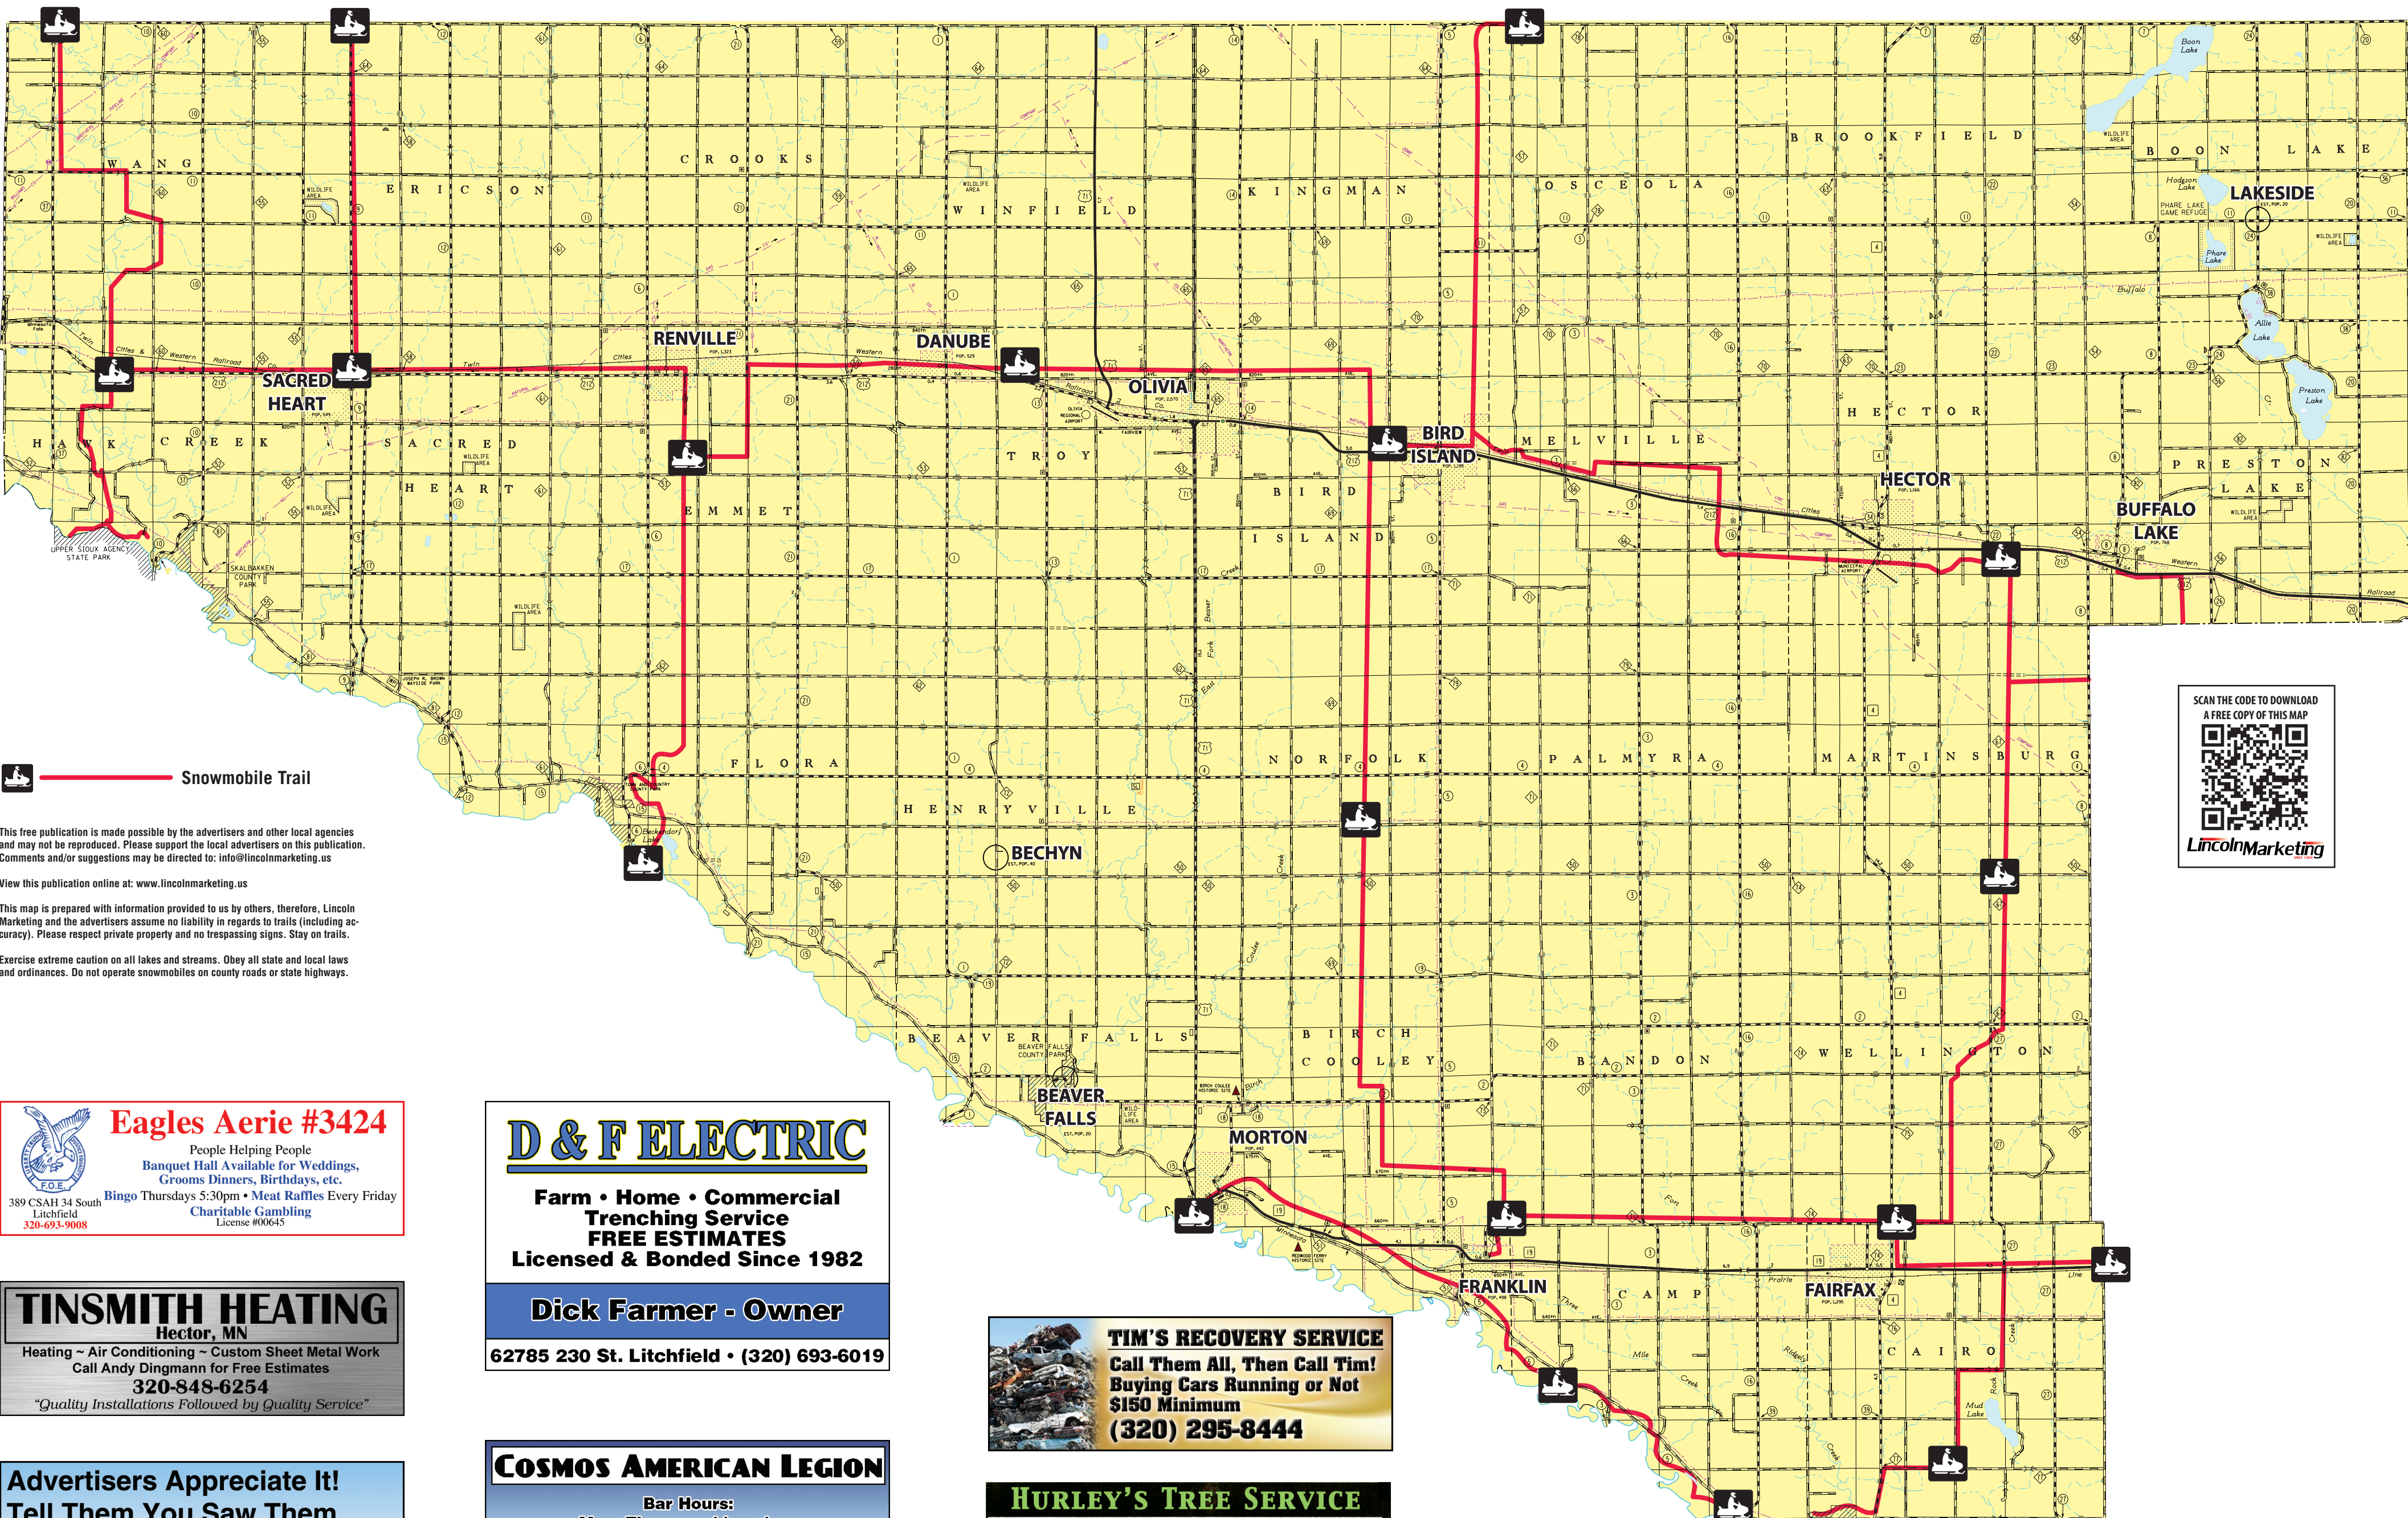

RENVILLE COUNTY

Snowmobile Trail

View this publication online at: www.lincolnmktg.com

FREE MAP INCLUDES TRAILS

Meeker, Renville & Kandiyohi Counties, MN

AM 1410 KLED The Original

234 N. Sibley Ave, Uitchfield, MN 55355
320.693.3281 | Fax 320.693.3283
kled1410.com

Visit our website for the latest in news, weather, and so much more!

- Coming Events
- High School Sports
- Agriculture News

The Morning Show with Randy & Steve
Tune in Monday-Friday, from 5:30 - 9:00am, as they jumpstart your morning!

Aaron in the Afternoon
The most interesting 4 hours and 40 minutes!
Join Aaron Imholle every weekday when he interviews people on the national scene and gives the latest in politics, humor, sports, and pop culture.

Weekdays, listen at 8:20am for topics related to local news, current events, and community happenings.

NewsMaker Program with Tim Bergstrom

AM 1410...your Meeker county original

Eagles Aerie #3424

People Helping People
Banquet Hall Available for Weddings, Grooms Dinners, Birthdays, etc.
Bingo Thursdays 5:30pm • Meat Raffles Every Friday
Charitable Gambling License #00645
389 CSAH 34 South Litchfield 320-693-9008

D & F ELECTRIC

Farm • Home • Commercial Trenching Service
FREE ESTIMATES
Licensed & Bonded Since 1982
Dick Farmer - Owner
62785 230 St. Litchfield • (320) 693-6019

TINSMITH HEATING

Hector, MN
Heating ~ Air Conditioning ~ Custom Sheet Metal Work
Call Andy Dingmann for Free Estimates
320-848-6254
"Quality Installations Followed by Quality Service"

Advertisers Appreciate It!
Tell Them You Saw Them On The Map!

LincolnMarketing

www.lincolnmktg.com SINCE 1984

COSMOS AMERICAN LEGION

Bar Hours:
Mon.-Thurs.....11am-1am
Fri. & Sat.....11am-1am
Sun Noon-8
Kitchen Hours:
Mon-Thurs.....11am-2pm
.....4:30pm-8:30pm
Saturday.....11am-8:30pm

Weddings, Anniversaries & other Celebrations
Catering available

Every Wednesday Steak Fry
5:30 - 8:00 p.m.
Every 2nd and 4th Friday
$9.00 all you can eat
Chicken, Fish & Ribs
5:30 - 8:00 p.m.

OPEN EVERY SUNDAY
Breakfast Menu.....8-Noon
Lunch Menu.....Noon-8

Please call Jim Lies at **320-877-7525** for further information

TIM'S RECOVERY SERVICE

Call Them All, Then Call Tim!
Buying Cars Running or Not
$150 Minimum
(320) 295-8444

HURLEY'S TREE SERVICE

Tree Removal & Trimming
SERVING RENVILLE COUNTY
Insured
Nathan Hurley
15682 Highway 71 South • Blomkest, MN 56216
Home: 320-995-1426 • Call: 320-220-2860
LANDSCAPING SERVICES

Carpet Crusaders

BONDED • INSURED
Upholstery Cleaning
MAP SPECIAL $109!
2 Bedrooms, Hall and Living or Dining room (Unlimited sq ft)
CALL DALE KUCK 320-441-8441

WILLMAR AMERICAN LEGION

Post 167
220 19th Ave. SW • Willmar, MN
320-235-8136 • alpost@willmarlegion.com
Open To The Public

Westberg Electric

RESIDENTIAL and COMMERCIAL
New Construction
Remodeling
Service Upgrades
Scott Westberg
New London
Phone: 320-354-4347
Cell: 320-894-7954