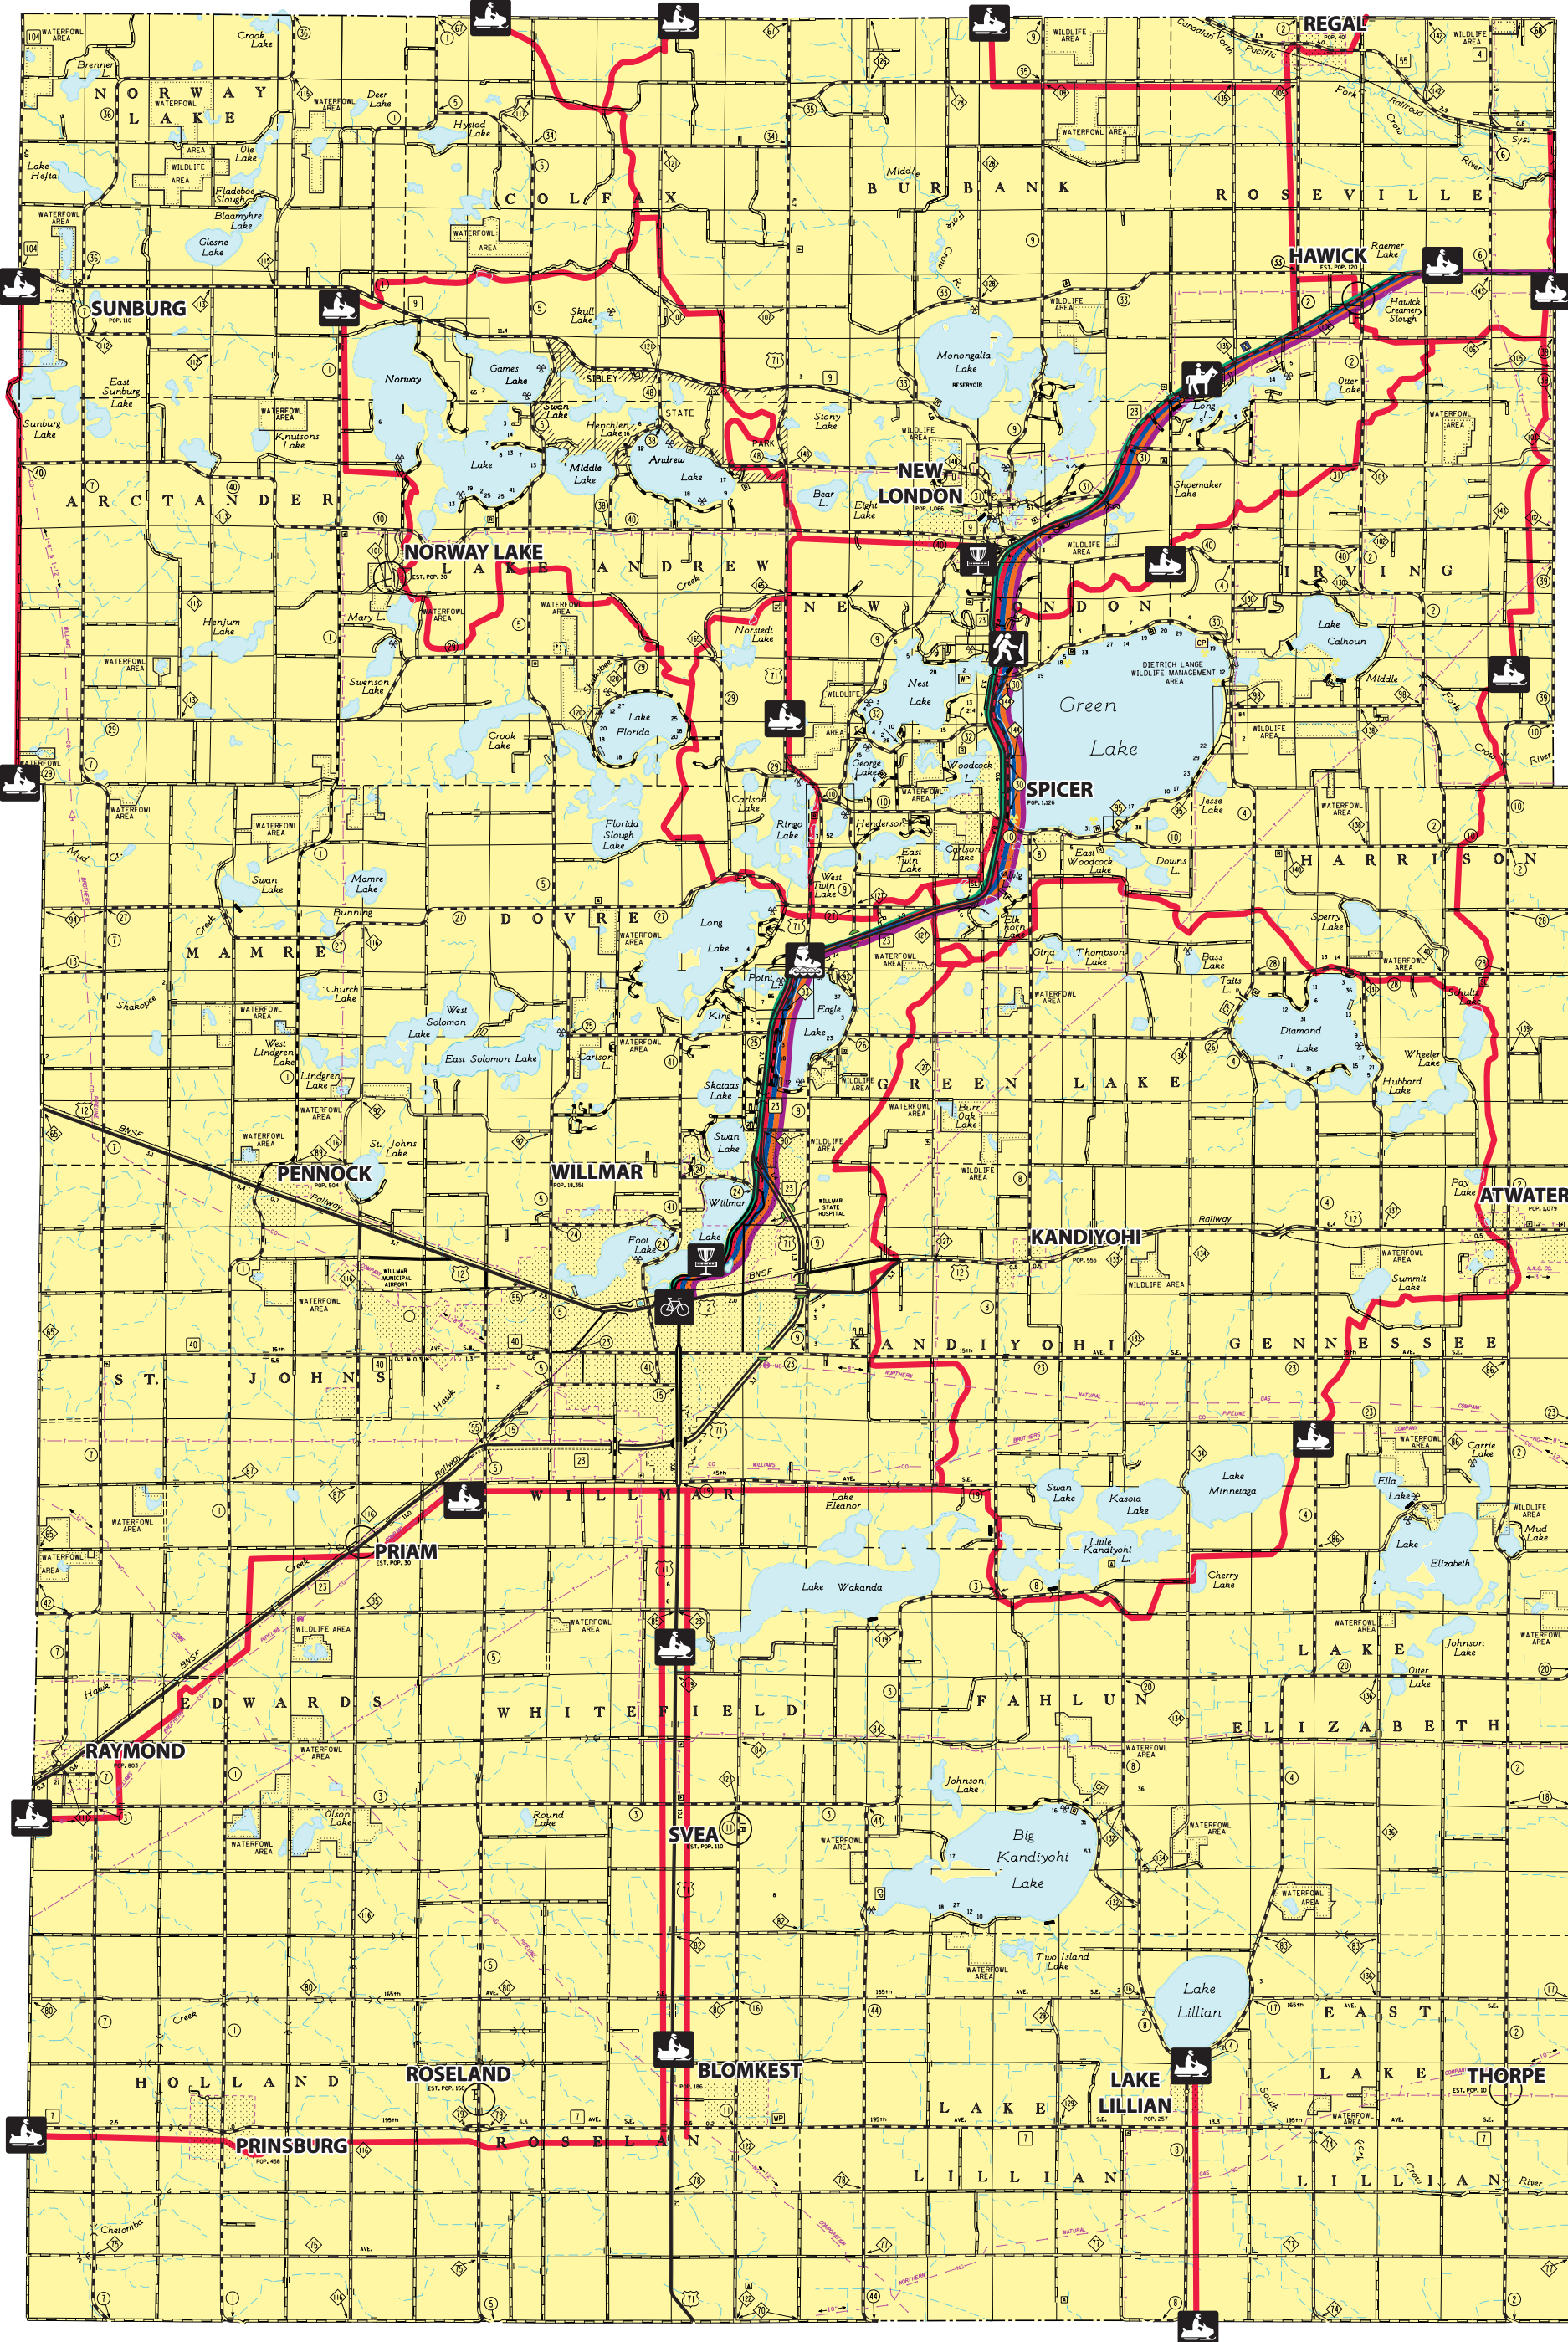

KANDIYOHI COUNTY