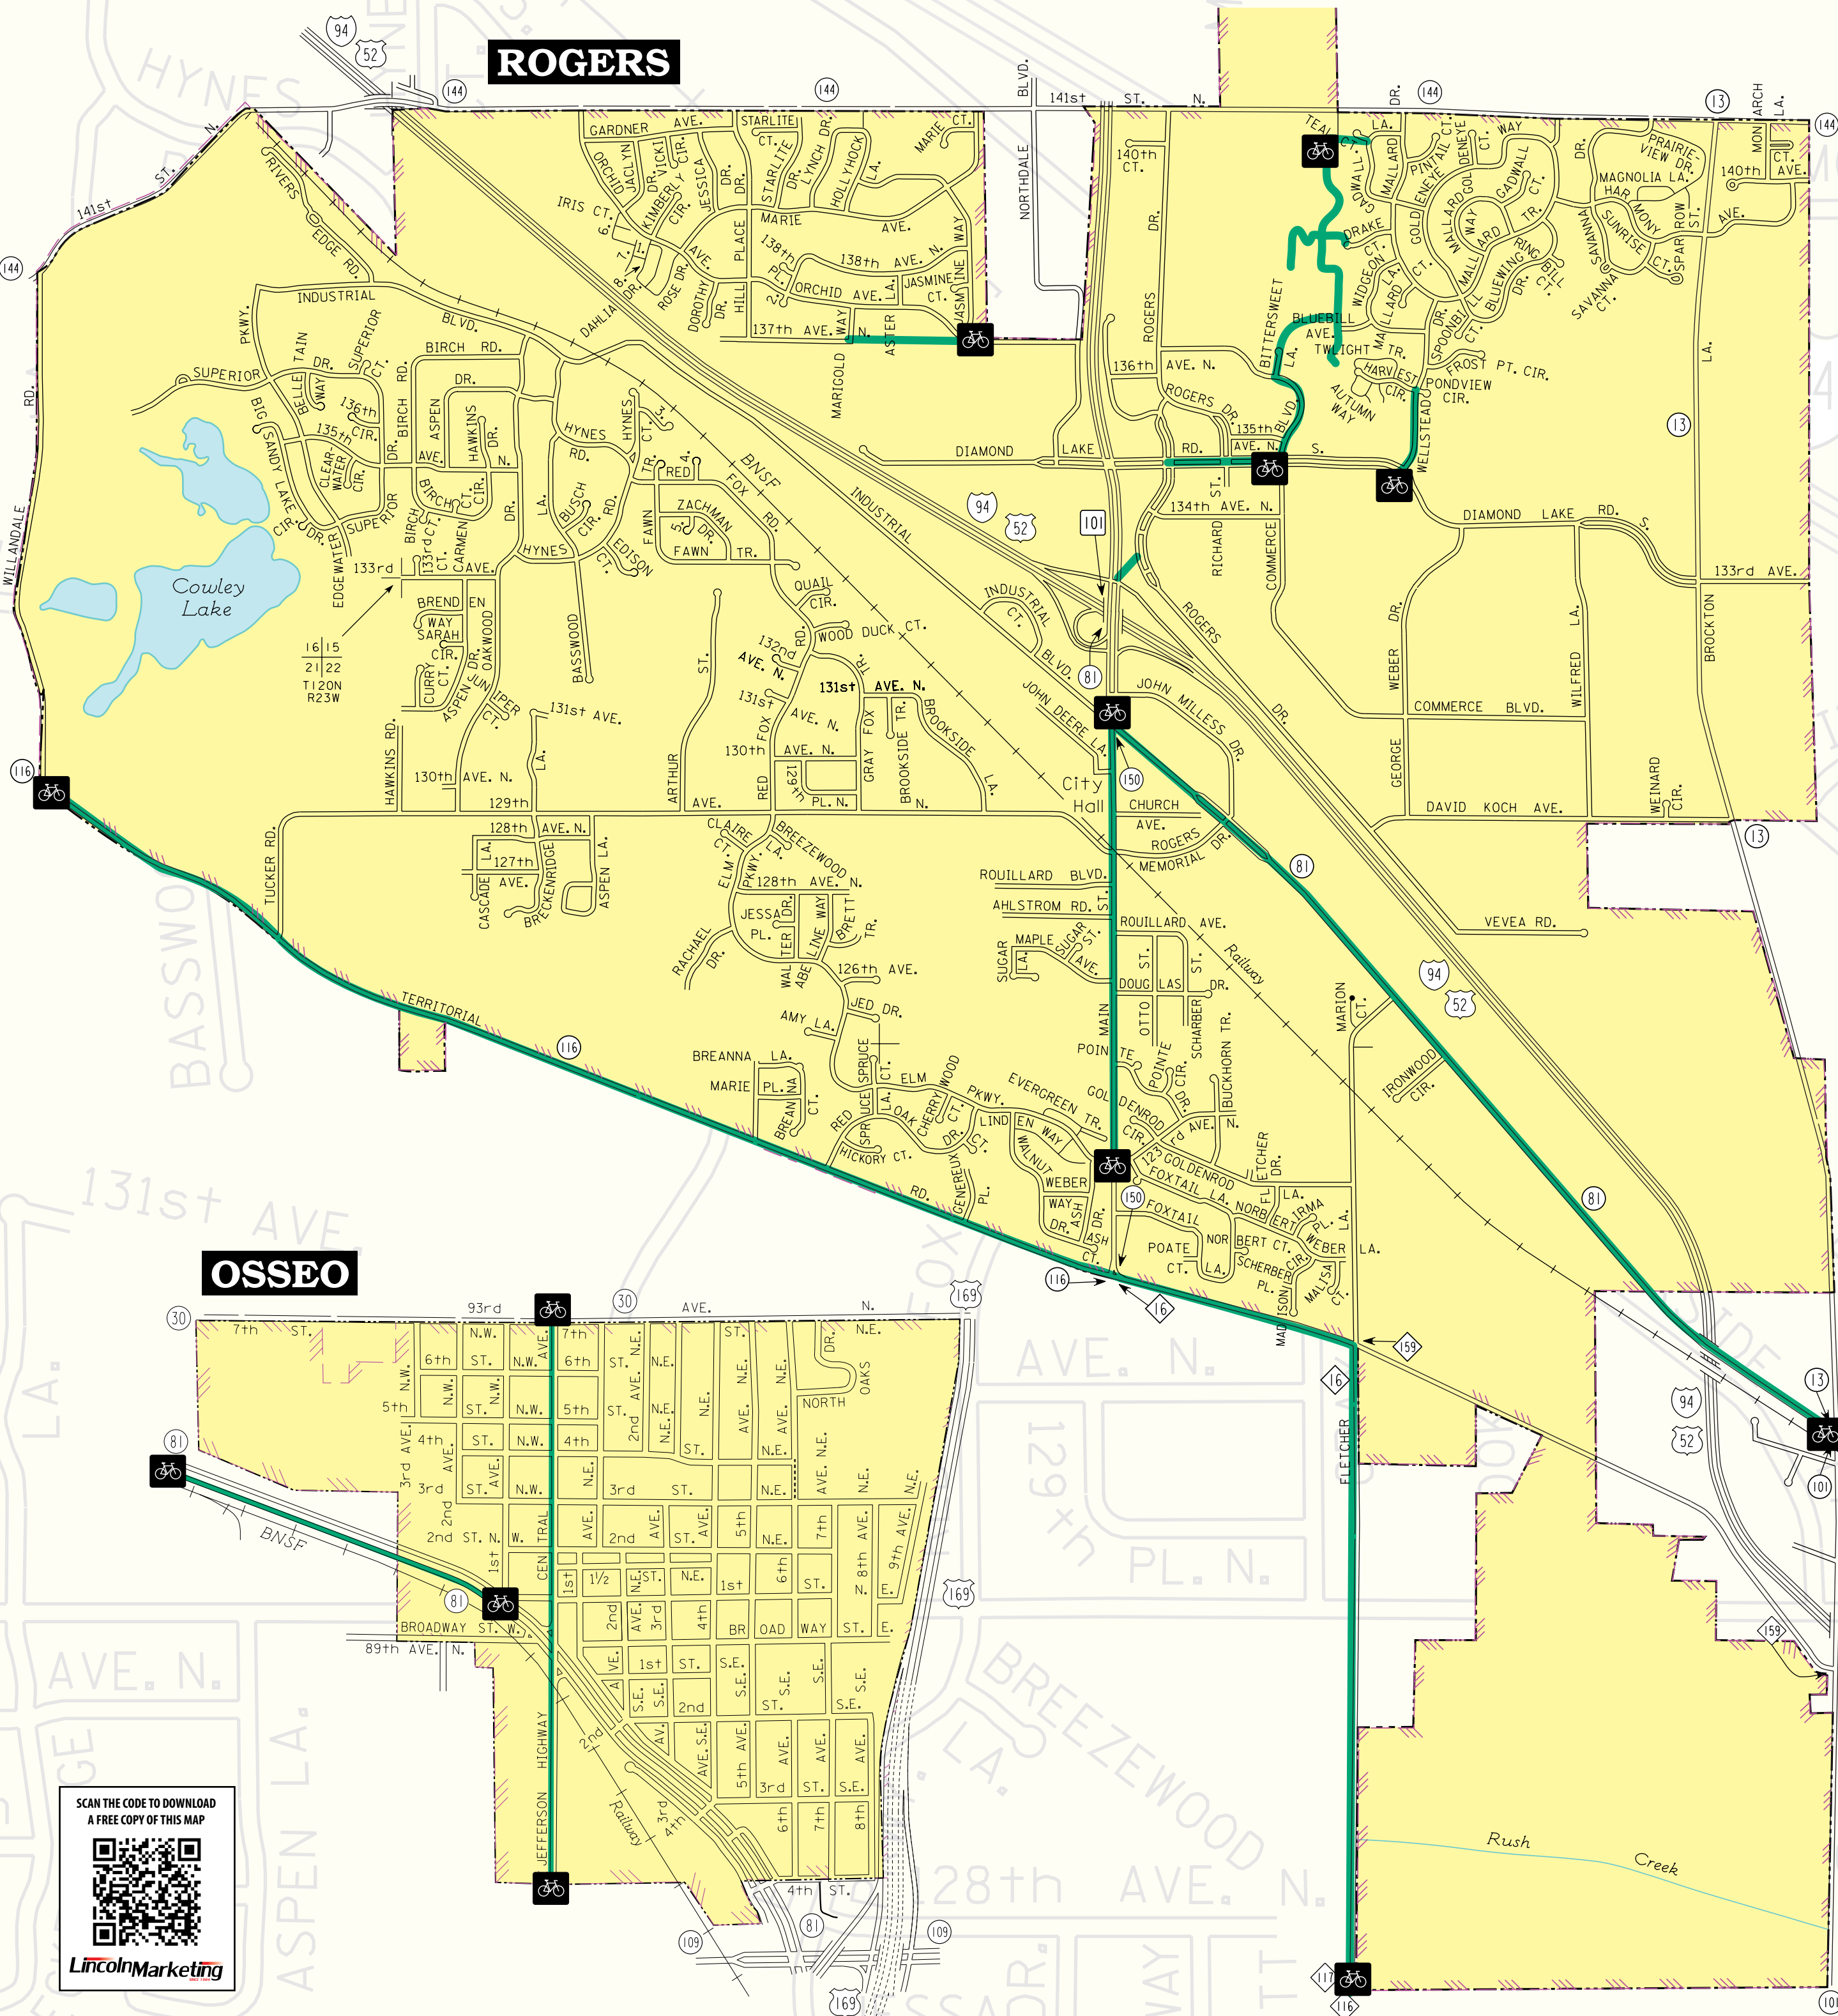

ROGERS

OSSEO

SCAN THE CODE TO DOWNLOAD A FREE COPY OF THIS MAP
LincolnMarketing

NEIGHBORS EATERY & SALOON
We Deliver
763-515-6300
www.neighborseateryandsaloon.com
Open Daily At 10:00 a.m. and for Breakfast Friday - Sunday at 8:00 a.m.
Please ask about our daily lunch specials.
5772 Main Ave NE • Albertville, MN

ABE PAINTING
Painting and Wood Finishing Services
Interior / Exterior Residential / Commercial
New Construction Remodel / Repair Wood Pre-Finishing
John File Insured Owner / Operator
763-464-0460
E-Mail: abe.painting@hotmail.com • www.abepainting.org

YEAR ROUND BUILDERS INC
Roofing • Siding
RESIDENTIAL & COMMERCIAL
Over 20 Years Experience
Licensed & Insured • Free Estimates
763-427-9292
Building Contractors License IBC382955

Ice Dams? Ceiling Stains? Leaking?
CONDENSATION... the #1 cause POORLY INSULATED & VENTILATED... the #1 reason CALLING FOR A FREE INSPECTION... the #1 step to fixing it.
We can fix it + Save you energy $
Justin Quade (763) 218-2322 Scott Weldon (952) 237-6963
Attic Armour, LLC
Attic Insulation & Ventilation Experts

FOR CUSTOM QUARTZ & GRANITE COUNTERTOPS
Use Grassland Granite
MN Rep: John Nielsen
651-208-5344
Email: john@westbrookdev.com
www.grasslandgranite.com

COUNTRY PET FARM & GARDEN
YOUR Local Source For:
Pet Foods, Supplies, Treats & Toys!
We Also Offer Grooming, All Breed Dog Training & Wild Bird Feed/Feeders
Open: Mon - Thurs 1pm-8pm • Fri 10am-8pm • Sat 9am-5pm
Closed Sundays
26170 Territorial Rd. • Rogers, MN 55374
763-497-8489 • Email: countrypet@hotmail.com
www.RogersPetFood.com

Heating & Cooling
LOGICAL
HEATING & AIR CONDITIONING LLC
"Comfort That Makes Sense"
Residential • Commercial
Renewable & Alternate Energy
Sales, Service, Installation, Design
Build, Remodel
BBB Accredited Business VISA MasterCard LENNOX Licensed • Bonded • Insured
Geo Thermal Systems
Solar Thermal Systems
High Efficiency Air Conditioning
High Efficiency Forced Air Heating
Biomass Stoves And Furnaces
In-floor Radiant Heat
Boiler/Hydronic Heat
Serving All Major Brands
763-428-6358
www.logicalhvac.com

Redeemer Lutheran Church, WELS
SHARING THE GOOD NEWS OF CHRIST, OUR REDEEMER
763.420.9294
9200 Elm Creek Blvd. - Maple Grove, MN
www.RedeemerMapleGrove.com
Sunday Worship .....10:00 AM
Summer .....9:00 AM
Monday Worship .....7:00 PM
Shining Light PRESCHOOL
2-day and 3-day classes
ShiningLight@RedeemerMapleGrove.com

Serving Listeners In The Twin Cities
CHUCK Knapp & JON Engen.
MORNINGS.
BOB 106.7
Minnesota's Total COUNTRY FM
763-450-7777
1-800-850-1061
14443 Armstrong Blvd NW
Ramsey, MN 55303-7284
www.dothebob.com

FREE MAP INCLUDES TRAILS
Maple Grove, Rogers & Osseo, MN