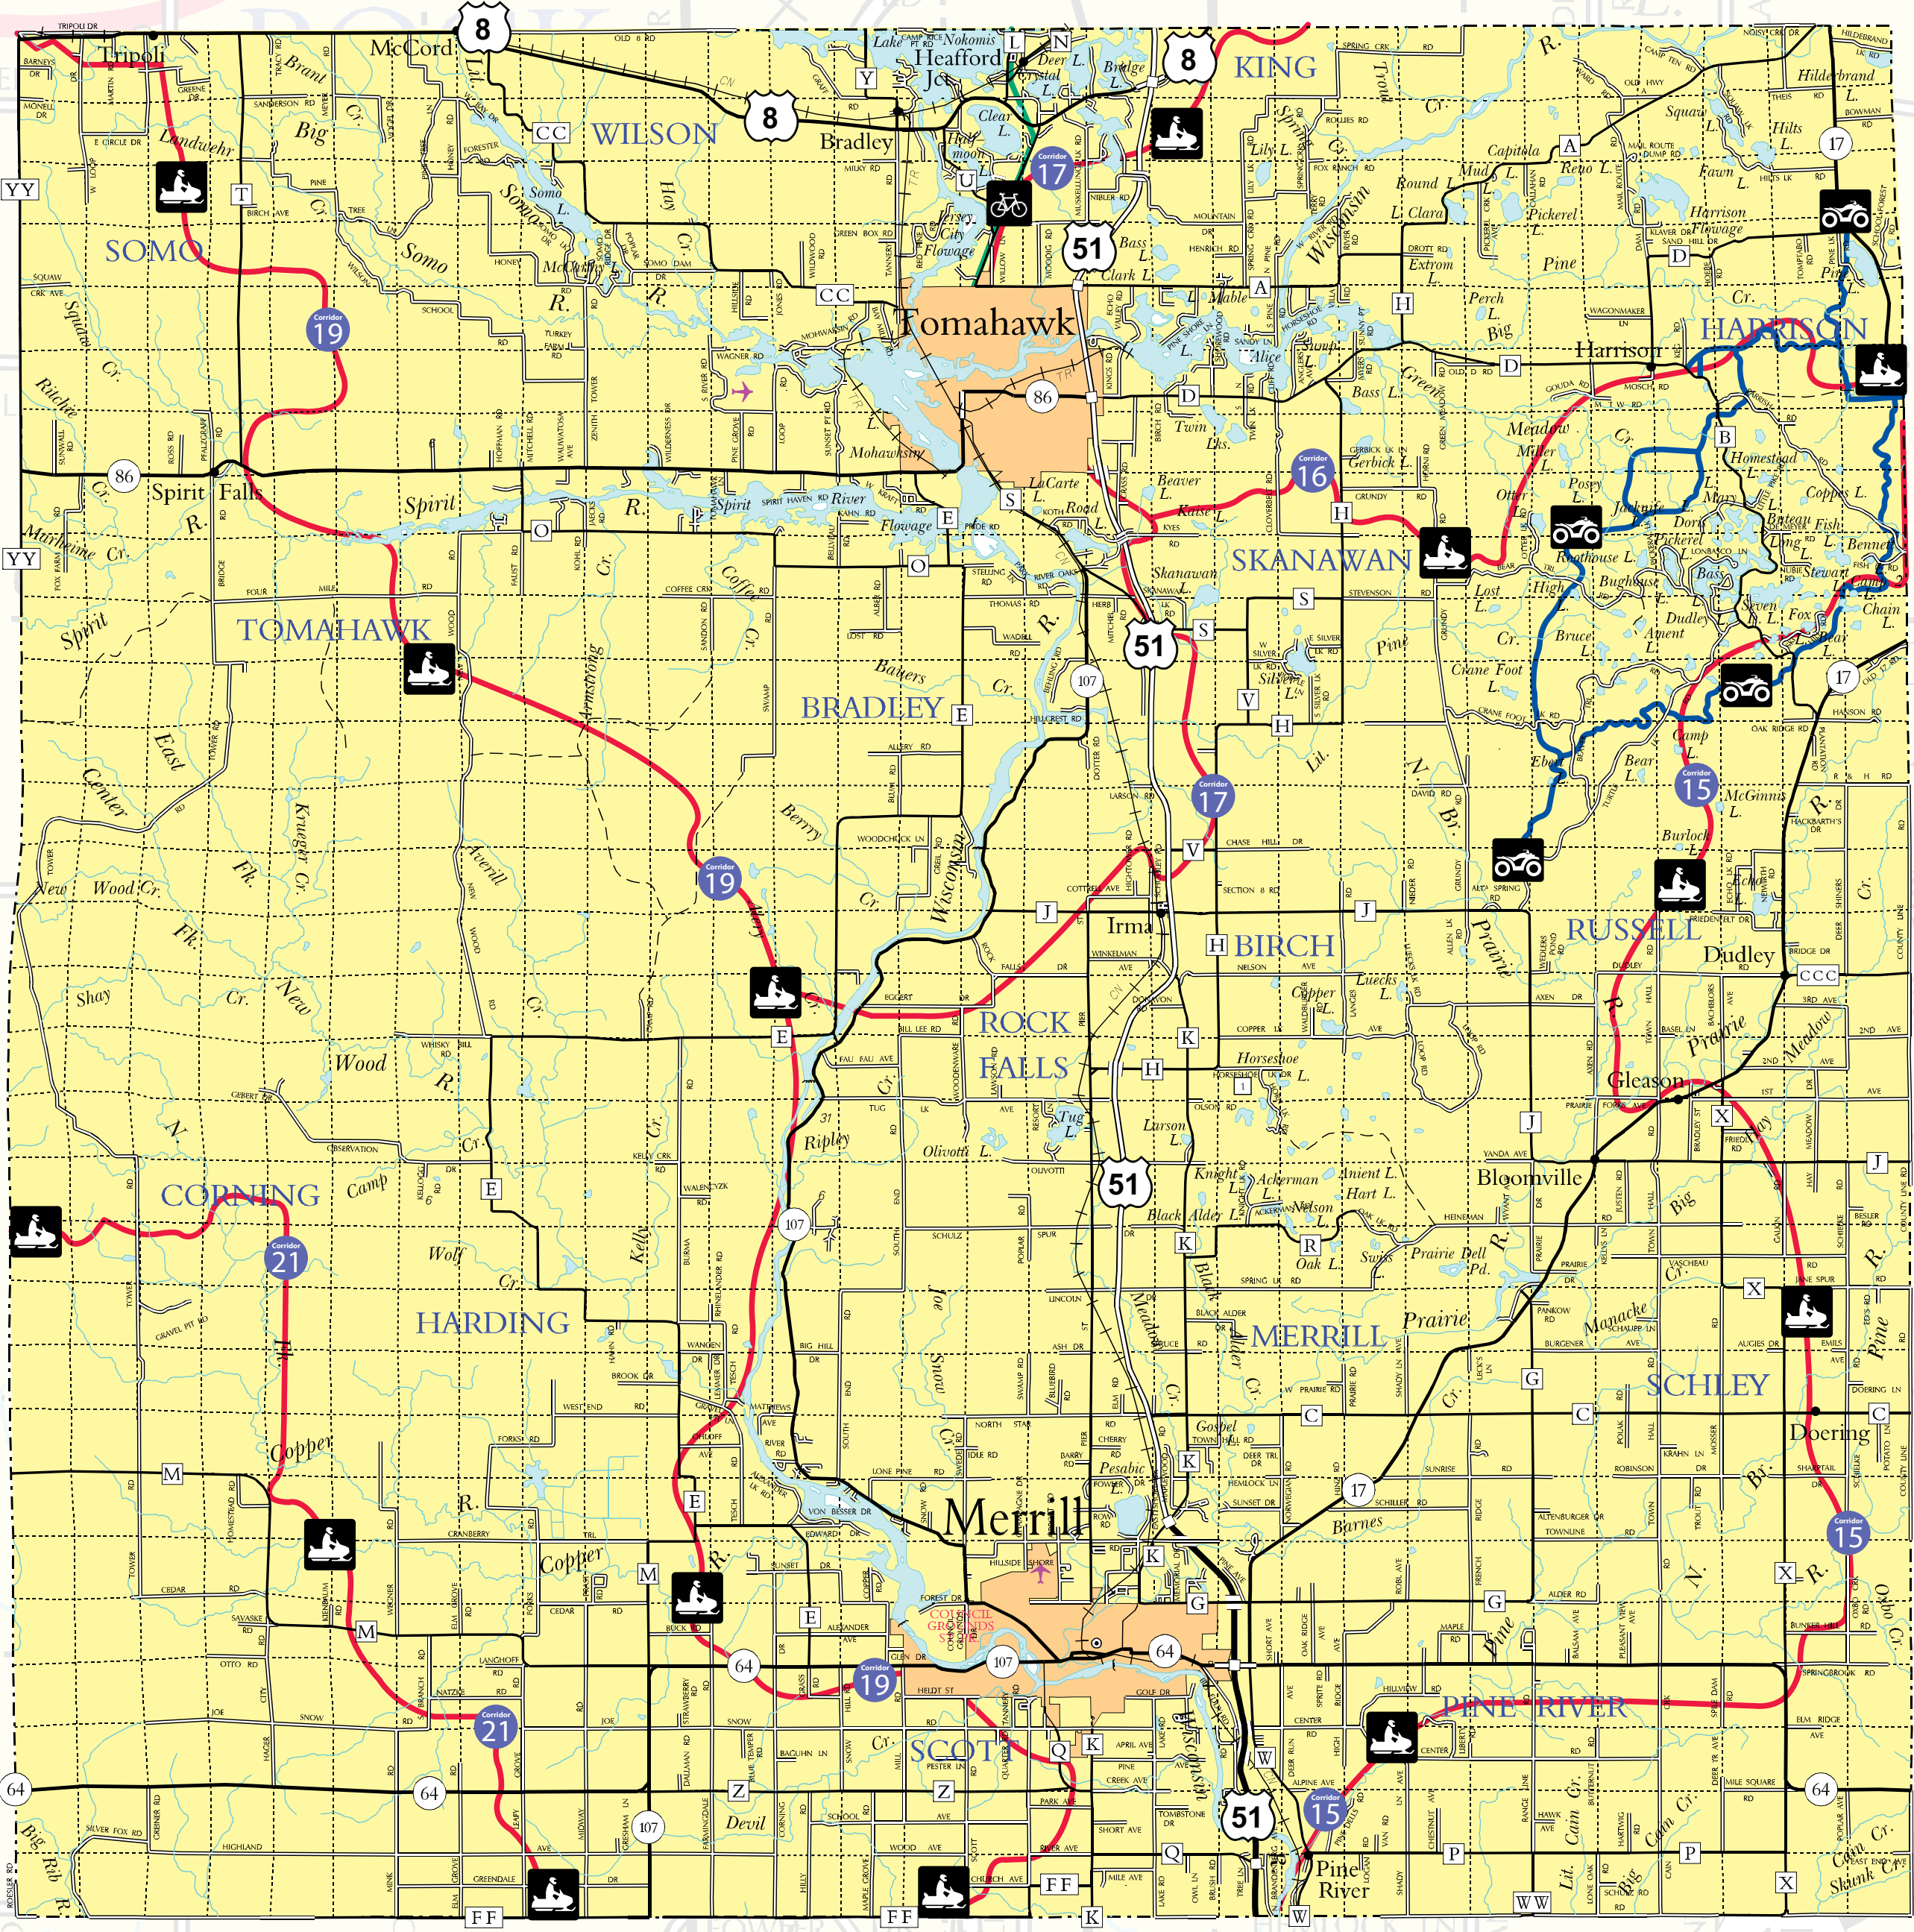

LINCOLN COUNTY

Snowmobile Trail
ATV Trail
Bicycle Trail/Route

For Advertising In Your Local Area

Call:
651-646-4674

LincolnMarketing

Your Northwoods Dental Expert

Dean R. Hussong, DDS

SEDTATION DENTISTRY - Highest state certification (Class III). TMD-Relieving headaches and facial pain.

STABLE DENTURES-Confidence and comfort again.

Thousands of satisfied patients for over 30 years!

NEW PATIENTS WELCOME

10 Bradley Farm Rd 827 McComb Ave
Tomahawk, WI 54487 Rib Lake, WI 54470
715-453-5321 715-427-3733

ADRC
Aging & Disability Resource Center
Of The Northwoods

Aging and Disability Resource Center
Our Mission Statement
"Providing information, assistance and advocacy to older adults, persons with disabilities, and their families to promote healthy choices, independence, and an enhanced quality of life. A tradition of excellence. Information and caring beyond expectations."

An ADRC can help you find:

- Adaptive Equipment
- Assisted Living/Nursing Home
- Employment Options
- Financial Aid
- Health and Wellness Programs
- In-Home Personal Care
- Nutrition Services
- Prescription Drug Coverage
- Respite Care
- Transportation
- and much, much more...

Bring People Resources Together

Toll-Free: 800-699-6704

For current information go to: www.adrcnorthwoods.org
Office Locations: Crosson • Eagle River • Forest County/Petrinetami
Lac du Flambeau • Medford • Mole Lake • Rhinelander

Advertisers Appreciate It!

Tell Them You Saw Them On The Map!

LincolnMarketing
www.lincolnmarketing.us

NORTHWOODS TITLE & CLOSING SERVICES, LLC

Title Insurance, Closing Services, Escrow
Serving Vilas and Oneida Counties

229 S 3rd Street • Eagle River
715-479-6459

315 S Oneida Avenue Suite #103 • Rhinelander
715-362-8780
e-mail: ntacer@newnorth.net

Walmart

Save money. Live better.

Open 24 Hours

8760 Northridge Way
(by 70 West)
Minocqua, WI 54548

715-356-1609

www.walmart.com

PATRICIA LAKE

CAMPGROUND

715-356-3198
8508 Camp Pinemere Road
Minocqua, WI 54548
patilake@charter.net
patricialakecampground.com

- LARGE WOODED SITES
- CABLE TV
- WI-FI AVAILABLE
- 30/50 AMP
- NIGHTLY, WEEKLY, MONTHLY AND SEASONAL SITES

TIMBER RIDGE GOLF CLUB

Private Outings & Events
Stay & Play Packages
Professional Instruction
Great Rates on Daily & Seasonal Golf

www.timberidgegolfclub.com
(715) 356-9502
10030 Timber Ridge Road
Minocqua, WI 54548
"The area's premier public facility"

PH Park Falls Hardwoods

Free Forestry Assistance To Private Landowners

Please contact our team at Park Falls Hardwoods Facility:
Cory Meyer
715-762-5600 office
715-661-0504 cell
Resource Manager
corymeyer@midwesthardwood.com

HELP SUPPORT YOUR LOCAL BUSINESS

Arbor Vitae Culver's

Welcome to delicious.

123 Hwy 51 North Arbor Vitae, WI 54568 • 715-358-3494

MAXIMUM EXPOSURE at MINIMUM COST.

Map & Guide Ads Work.

Email: info@lincolnmarketing.us for advertising in your local area.

LincolnMarketing We'll Get You Where You Want To Go.