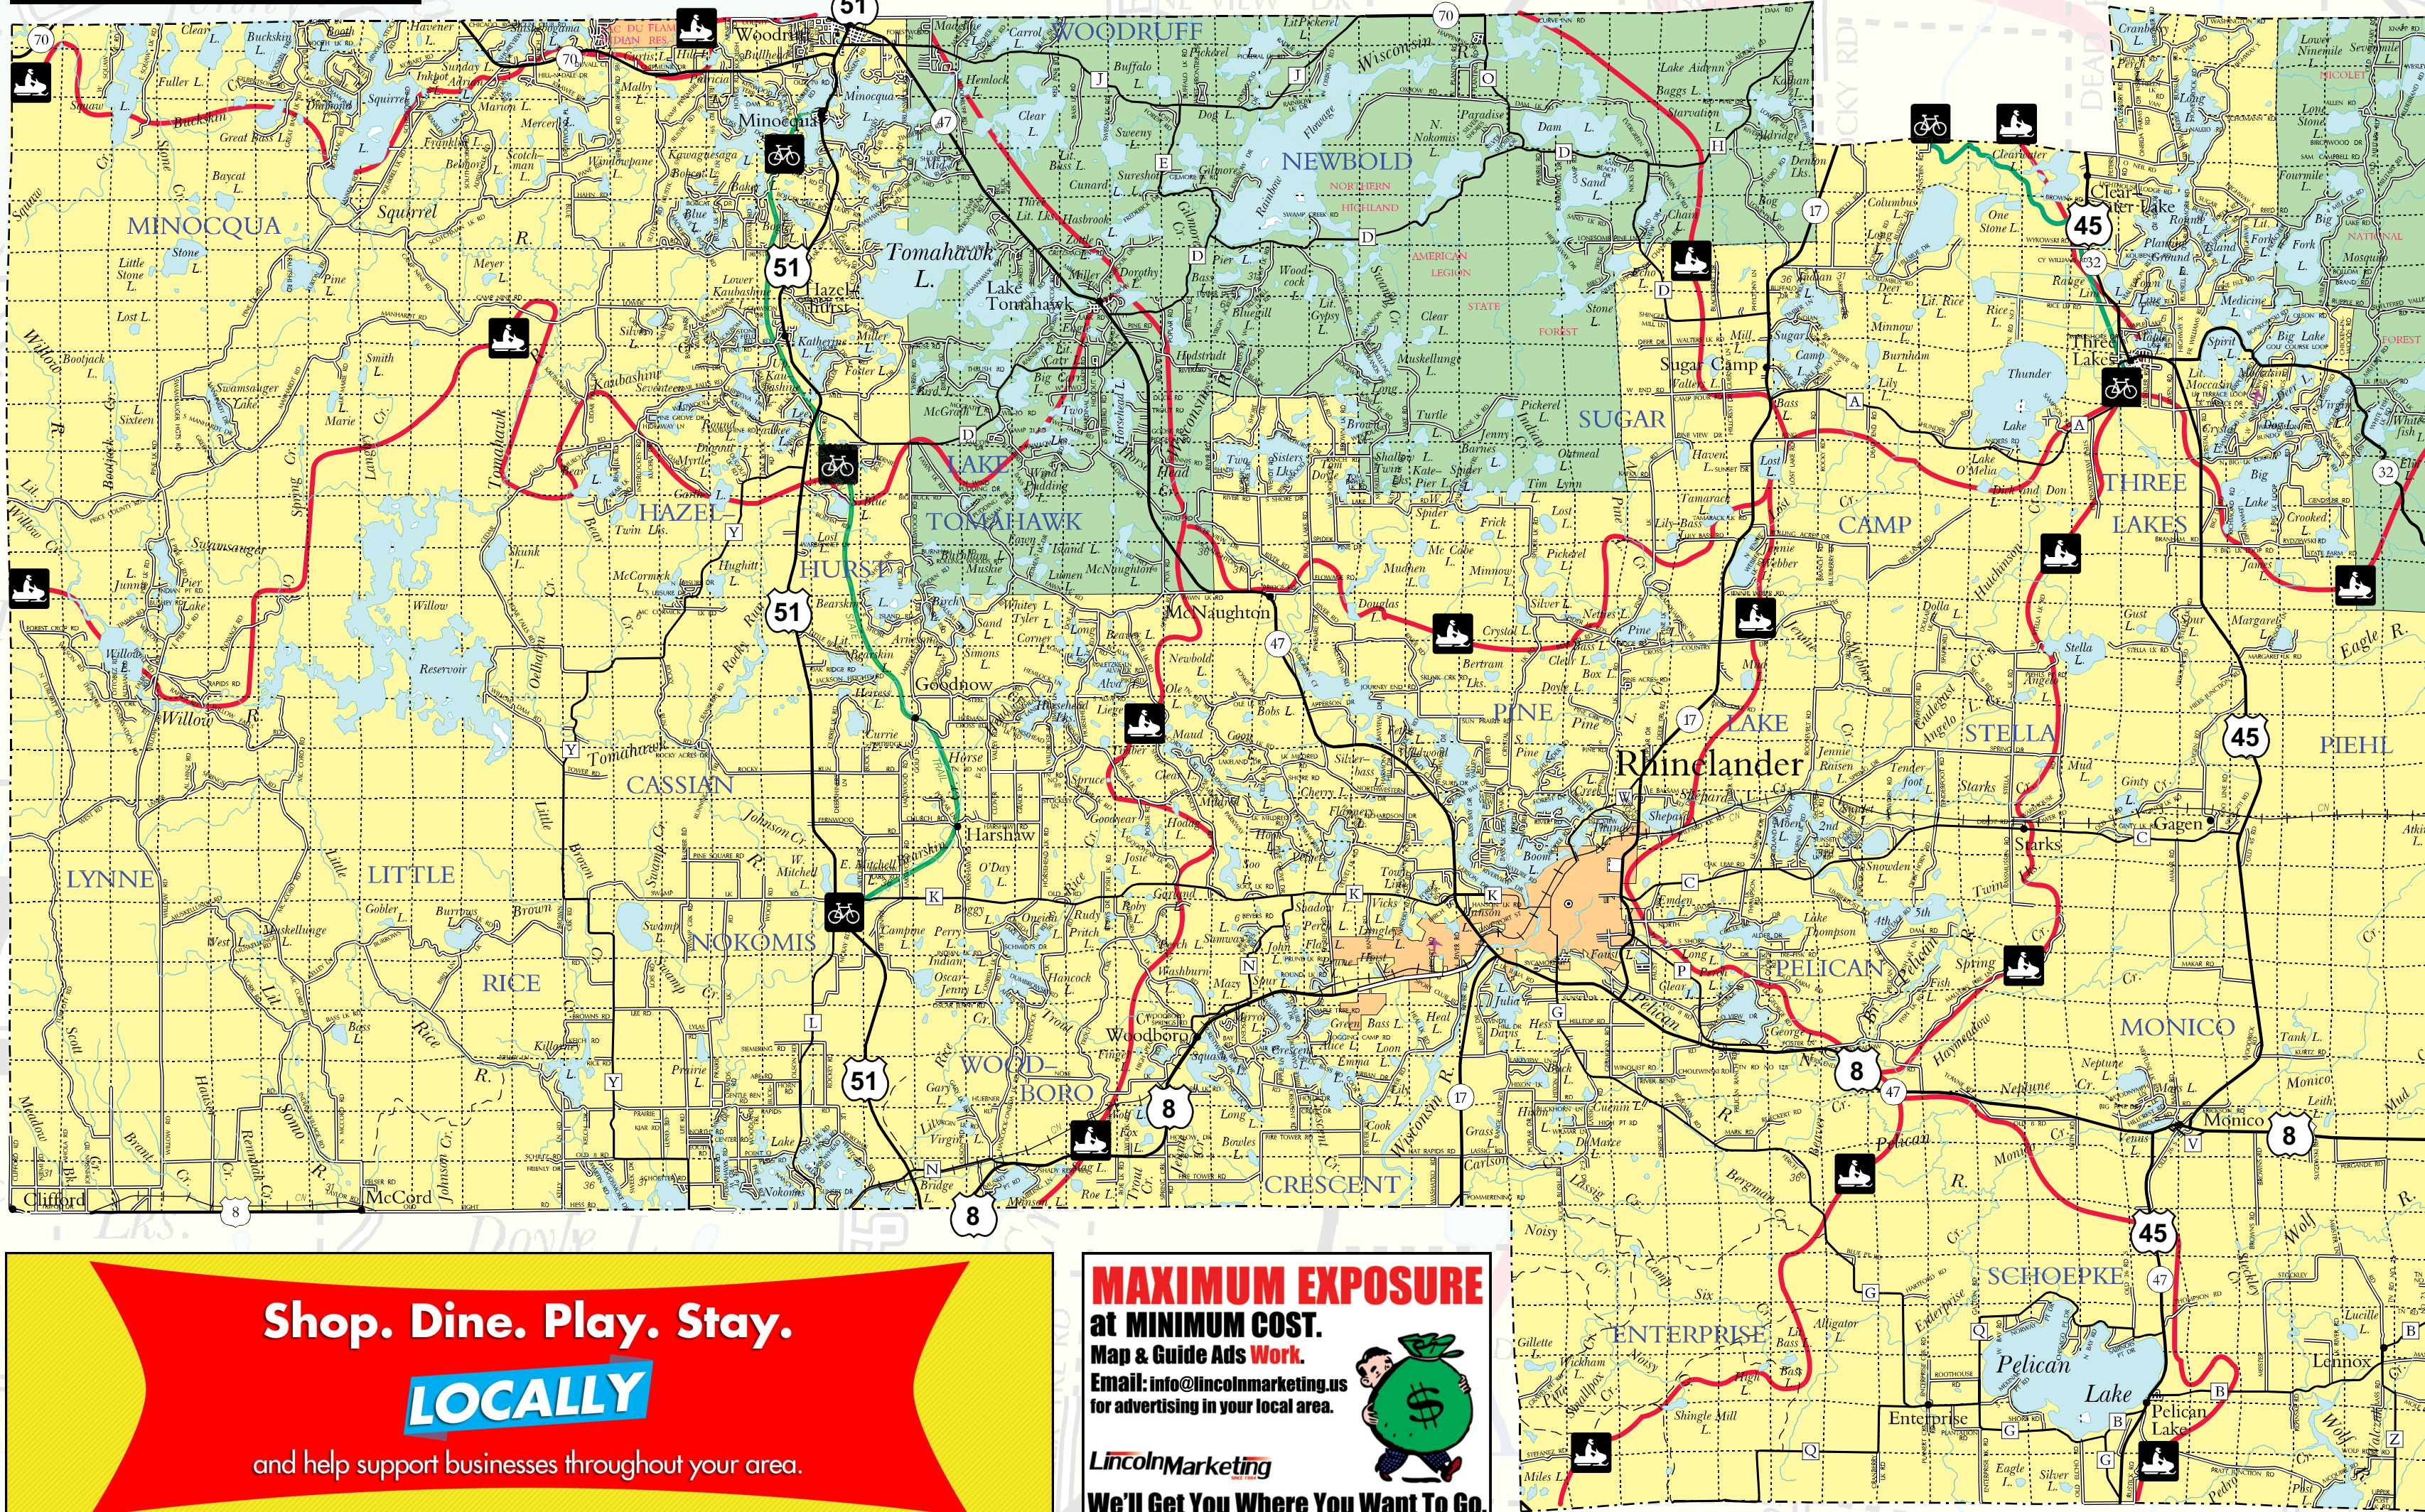

ONEIDA COUNTY

**For Advertising
In Your
Local Area
Call:**

651-646-4674

LincolnMarketing

**FREE MAP
INCLUDES
TRAILS**

**Lincoln County
& Oneida County
Wisconsin**

SEL/AMSOIL

★★★★★

**BILL & DONNA
DURAND**
ZO# 611
SEL/AMSOIL ACADEMY
SEL/AMSOIL MUSEUM
SEL/AMSOIL
NATURAL GARDENS

**Join With The Nation's
Sales "Leaders" Since 1976!**
**BILL & DONNA DURAND, ZO# 611
HALL OF FAME**

**7 Star Regency Platinum Direct Jobber
Over 20,000 Online Members
Over 120 Downline Directs**

"Let Us Help You Build Your Own Business"

**WI Office: 1-800-416-7109
NY Office: 1-917-745-7423
www.bestvaluesynthetic.com
"Factory Direct...Nobody Beats Our Prices"**

**Your Northwoods
Dental Expert**

Dean R. Hussong, DDS

Thousands of satisfied patients for over 30 years!
NEW PATIENTS WELCOME

10 Bradley Farm Rd Tomahawk, WI 54487 715-453-5321

827 McComb Ave Rib Lake, WI 54710 715-427-3733

DENTAL IMPLANTS - For happy, natural smiles.
SEDATION DENTISTRY - Highest state certification (Class III).
TMD - Relieving headaches and facial pain.
STABLE DENTURES - Confidence and comfort again.

ski-doo

NOTHING RIDES LIKE A SKI-DOO!

2012 Ski-Doo Dealer of the Year NW District USA

Tomahawk Sports Center.com

can-am

715-453-5373 • 1-888-606-4507

Tomahawk Sports Center.com

693 N. 4th Street Tomahawk, WI 54487 715-453-5373 715-453-5373

Wanna Ride?
IT'S NEVER BEEN EASIER

HONDA

www.tomahawksportscenter.com

Shop. Dine. Play. Stay.

LOCALLY

and help support businesses throughout your area.

**MAXIMUM EXPOSURE
at MINIMUM COST.**
Map & Guide Ads Work.
Email: info@lincolnmarketing.us
for advertising in your local area.

LincolnMarketing

We'll Get You Where You Want To Go.

**PATRICIA LAKE
CAMPGROUND**

715-356-3198
8508 Camp Pinemere Road
Minocqua, WI 54548
patlake@charter.net
patricialakecampground.com

LARGE WOODED SITES
CABLE TV
WI-FI AVAILABLE
30/50 AMP
NIGHTLY, WEEKLY, MONTHLY AND SEASONAL SITES

Walmart

Save money. Live better.

Open 24 Hours
8760 Northridge Way
(by 70 West)
Minocqua, WI 54548
715-356-1609
www.walmart.com

NORTHWOODS TITLE & CLOSING SERVICES, LLC

Title Insurance, Closing Services, Escrow
Serving Vilas and Oneida Counties

229 S 3rd Street • Eagle River 715-479-6459
315 S Oneida Avenue Suite #103 • Rhinelander 715-362-8780
e-mail: ntacer@newnorth.net

Advertisers Appreciate It!

Tell Them You Saw Them On The Map!

LincolnMarketing