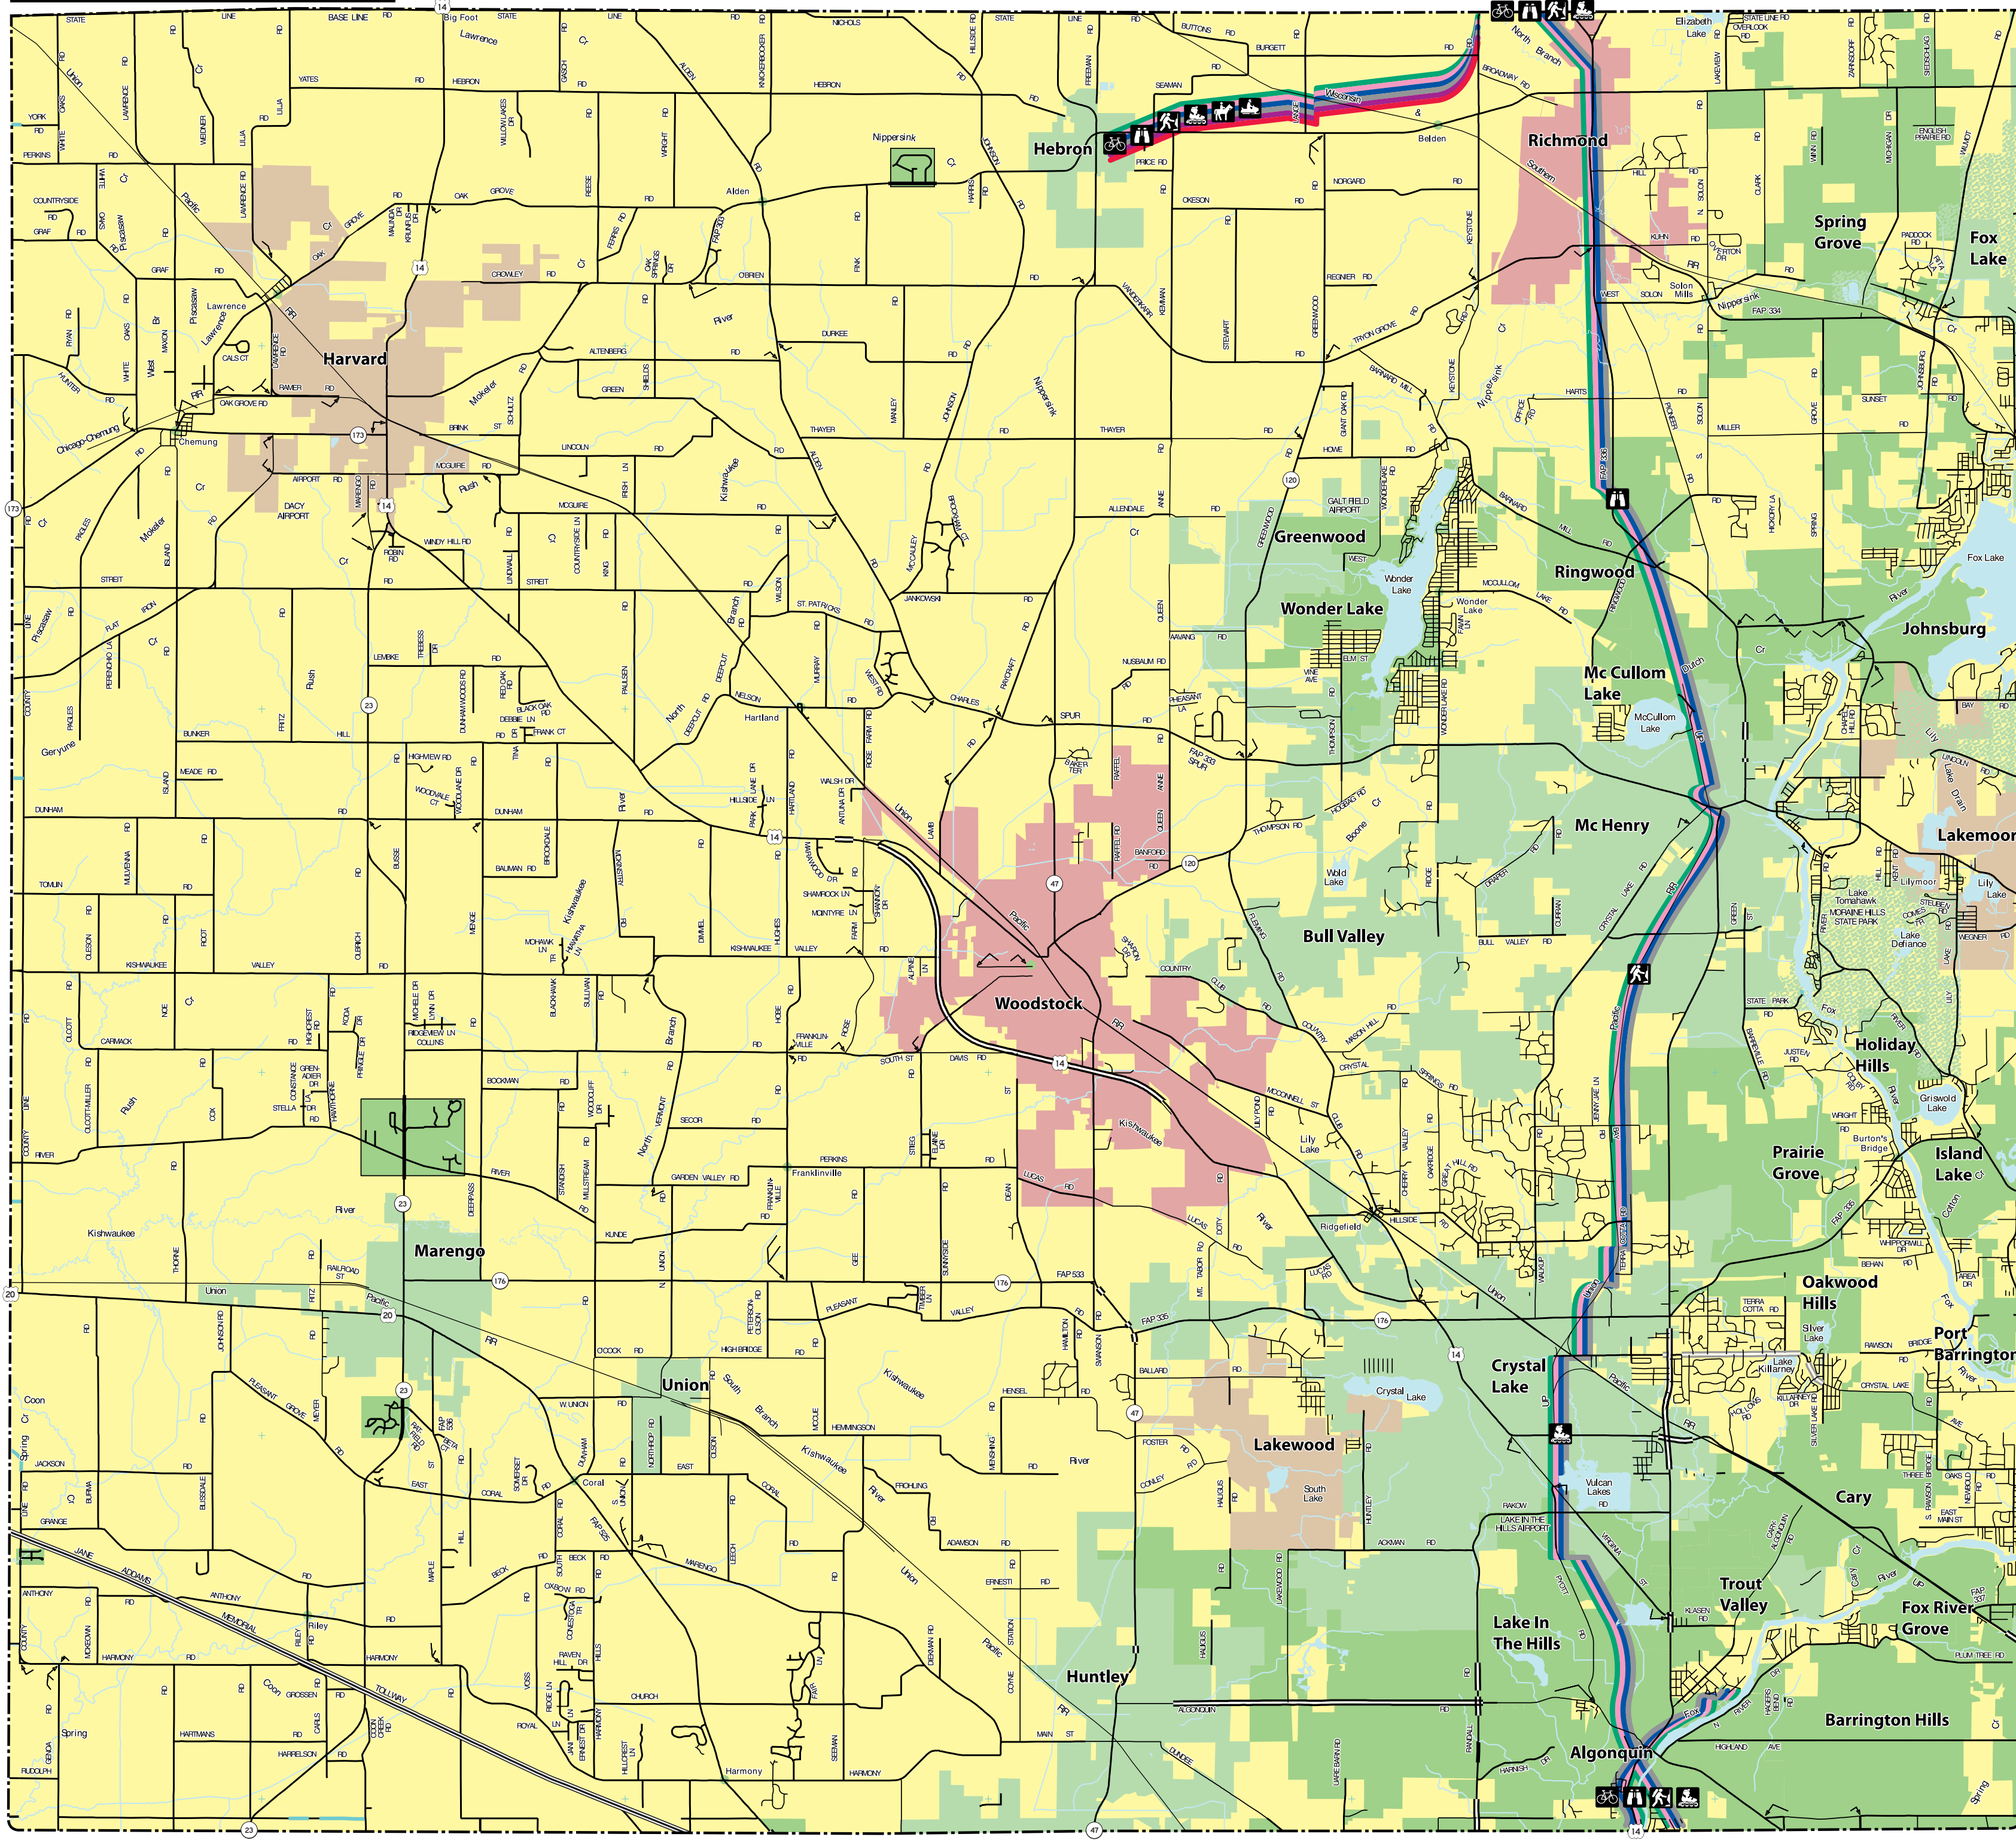

MCHENRY COUNTY

- Cross-Country Ski Trail
- Snowmobile Trail
- In-Line Skating
- Bicycle Trail/Route
- Equestrian Trail
- Hiking Trail
- Birding/Nature Trail

View this publication online at: www.lincolnmktg.com

Exercise extreme caution on all lakes and streams. Obey all state and local laws and ordinances. Do not operate snowmobiles on county roads or state highways.

LUGO

LANDSCAPING SERVICE

WWW.LUGOLANDSCAPNG.COM

- Mowing • Trimming • Mulch • Dethatching •
- Power Raking • Aerating • Bushes • Trees •
- Spring & Fall Clean-Up • Patios •
- Retaining walls • Snow Removal •

815-209-1166

WOODSTOCK, ILLINOIS

Lake Region Post 703

LAKE FRONT LOCATION!
OUTDOOR PAVILION
WEDDINGS
& CELEBRATIONS
BANQUETS - SEATS 275

847-587-2323 703 N Route 12
Fox Lake IL 60020
foxlakeamericanlegion.org

Mary's Greenhouse

- Annuals / Perennials
- Baskets / Planters
- Seasonal Flowers
- Poinsettias / Mums

847 336-5910

555 S. O'Plaine, Gurnee, IL

Real Living

Ryan Furtkamp
REALTOR®

4949 Grand Avenue, Suite 10
Gurnee, Illinois 60031
Office: (847) 360-9700
Cell: (847) 912-8202
Fax: (847) 360-9739
Ryan.Furtkamp@RealLiving.com

Animal Health Clinic & Hospital
of Lake County LTD

Full Service Facility

Donald D. Adams, DVM
Abbe L. Burke, DVM
Randall J. Hamlow, DVM
Denise M. Roberts, DVM
Steven G. Zimmerman, DVM

Appointments Recommended
847-623-5989
3479 Washington • Gurnee AAHA Certified

P.O. Box 98
Round Lake, Illinois

RadioActive
WRLR-LP FM 98.3

847-367-5052 or 224-338-9757

Visit the Jelly Belly Visitor Center and...

EXPERIENCE
THE FUN!

Free Train Tours • Daily 9 a.m. to 4 p.m.
Bring this ad to the Jelly Belly Visitor Center for...
20% Off your Purchase!

*Belly Flops™, Hedgepodge and sale items not included. Code: LM-WDLMP 12/10 • Expires: 12/2011

JELLY BELLY VISITOR CENTER
10100 Jelly Belly Lane
Pleasant Prairie, Wisconsin
(Corner of Hwy 165 and Green Bay Rd.)
Store Open Daily 9 a.m. to 9 p.m.

© TM © 2011 Jelly Belly Candy Company, Fortfield, CA 94533 USA

Visit us at JellyBelly.com or call 1-866-868-7522

golden
corral

Buffet & Grill

Breakfast
Every Day 7:30AM-11PM

Lunch
Mon-Fri: 11AM-4PM

Dinner
M-Th: 4PM-9PM • Fri: 4PM-10PM
Sat: 11AM-10PM • Sun: 11AM-9PM

1455 Dilley Rd. • Gurnee
(Corner Of Grand
Ave & Dilley Rd)

847-249-8600

Casual Dining
Full Menu

Breakfast
Lunch
Dinner

FREE MAP
INCLUDES TRAILS

Lake
County &
McHenry
County,
Illinois

St. John's Lutheran School

300 Jefferson St. • Downtown Algonquin

Nationally & State Accredited
Established 1876

- PreK through 8 with full day Kindergarten
- Low Student to Teacher Ratio
- Challenging Curriculum
- Ability Grouping
- Ranked Above Average Nationally
- Extended Care Program

www.stjohnsalgonquin.org

(847) 658-9311

HERITAGE GREEN APARTMENTS

336 N. Green Bay Road • Waukegan

1 & 2 Bedrooms Available Now

FREE

Heat, Gas, Garbage, Water & Sewer
(Apartments Starting At $740)

★CALL FOR SPECIALS★
Stop In Today To See Model

847-662-2273