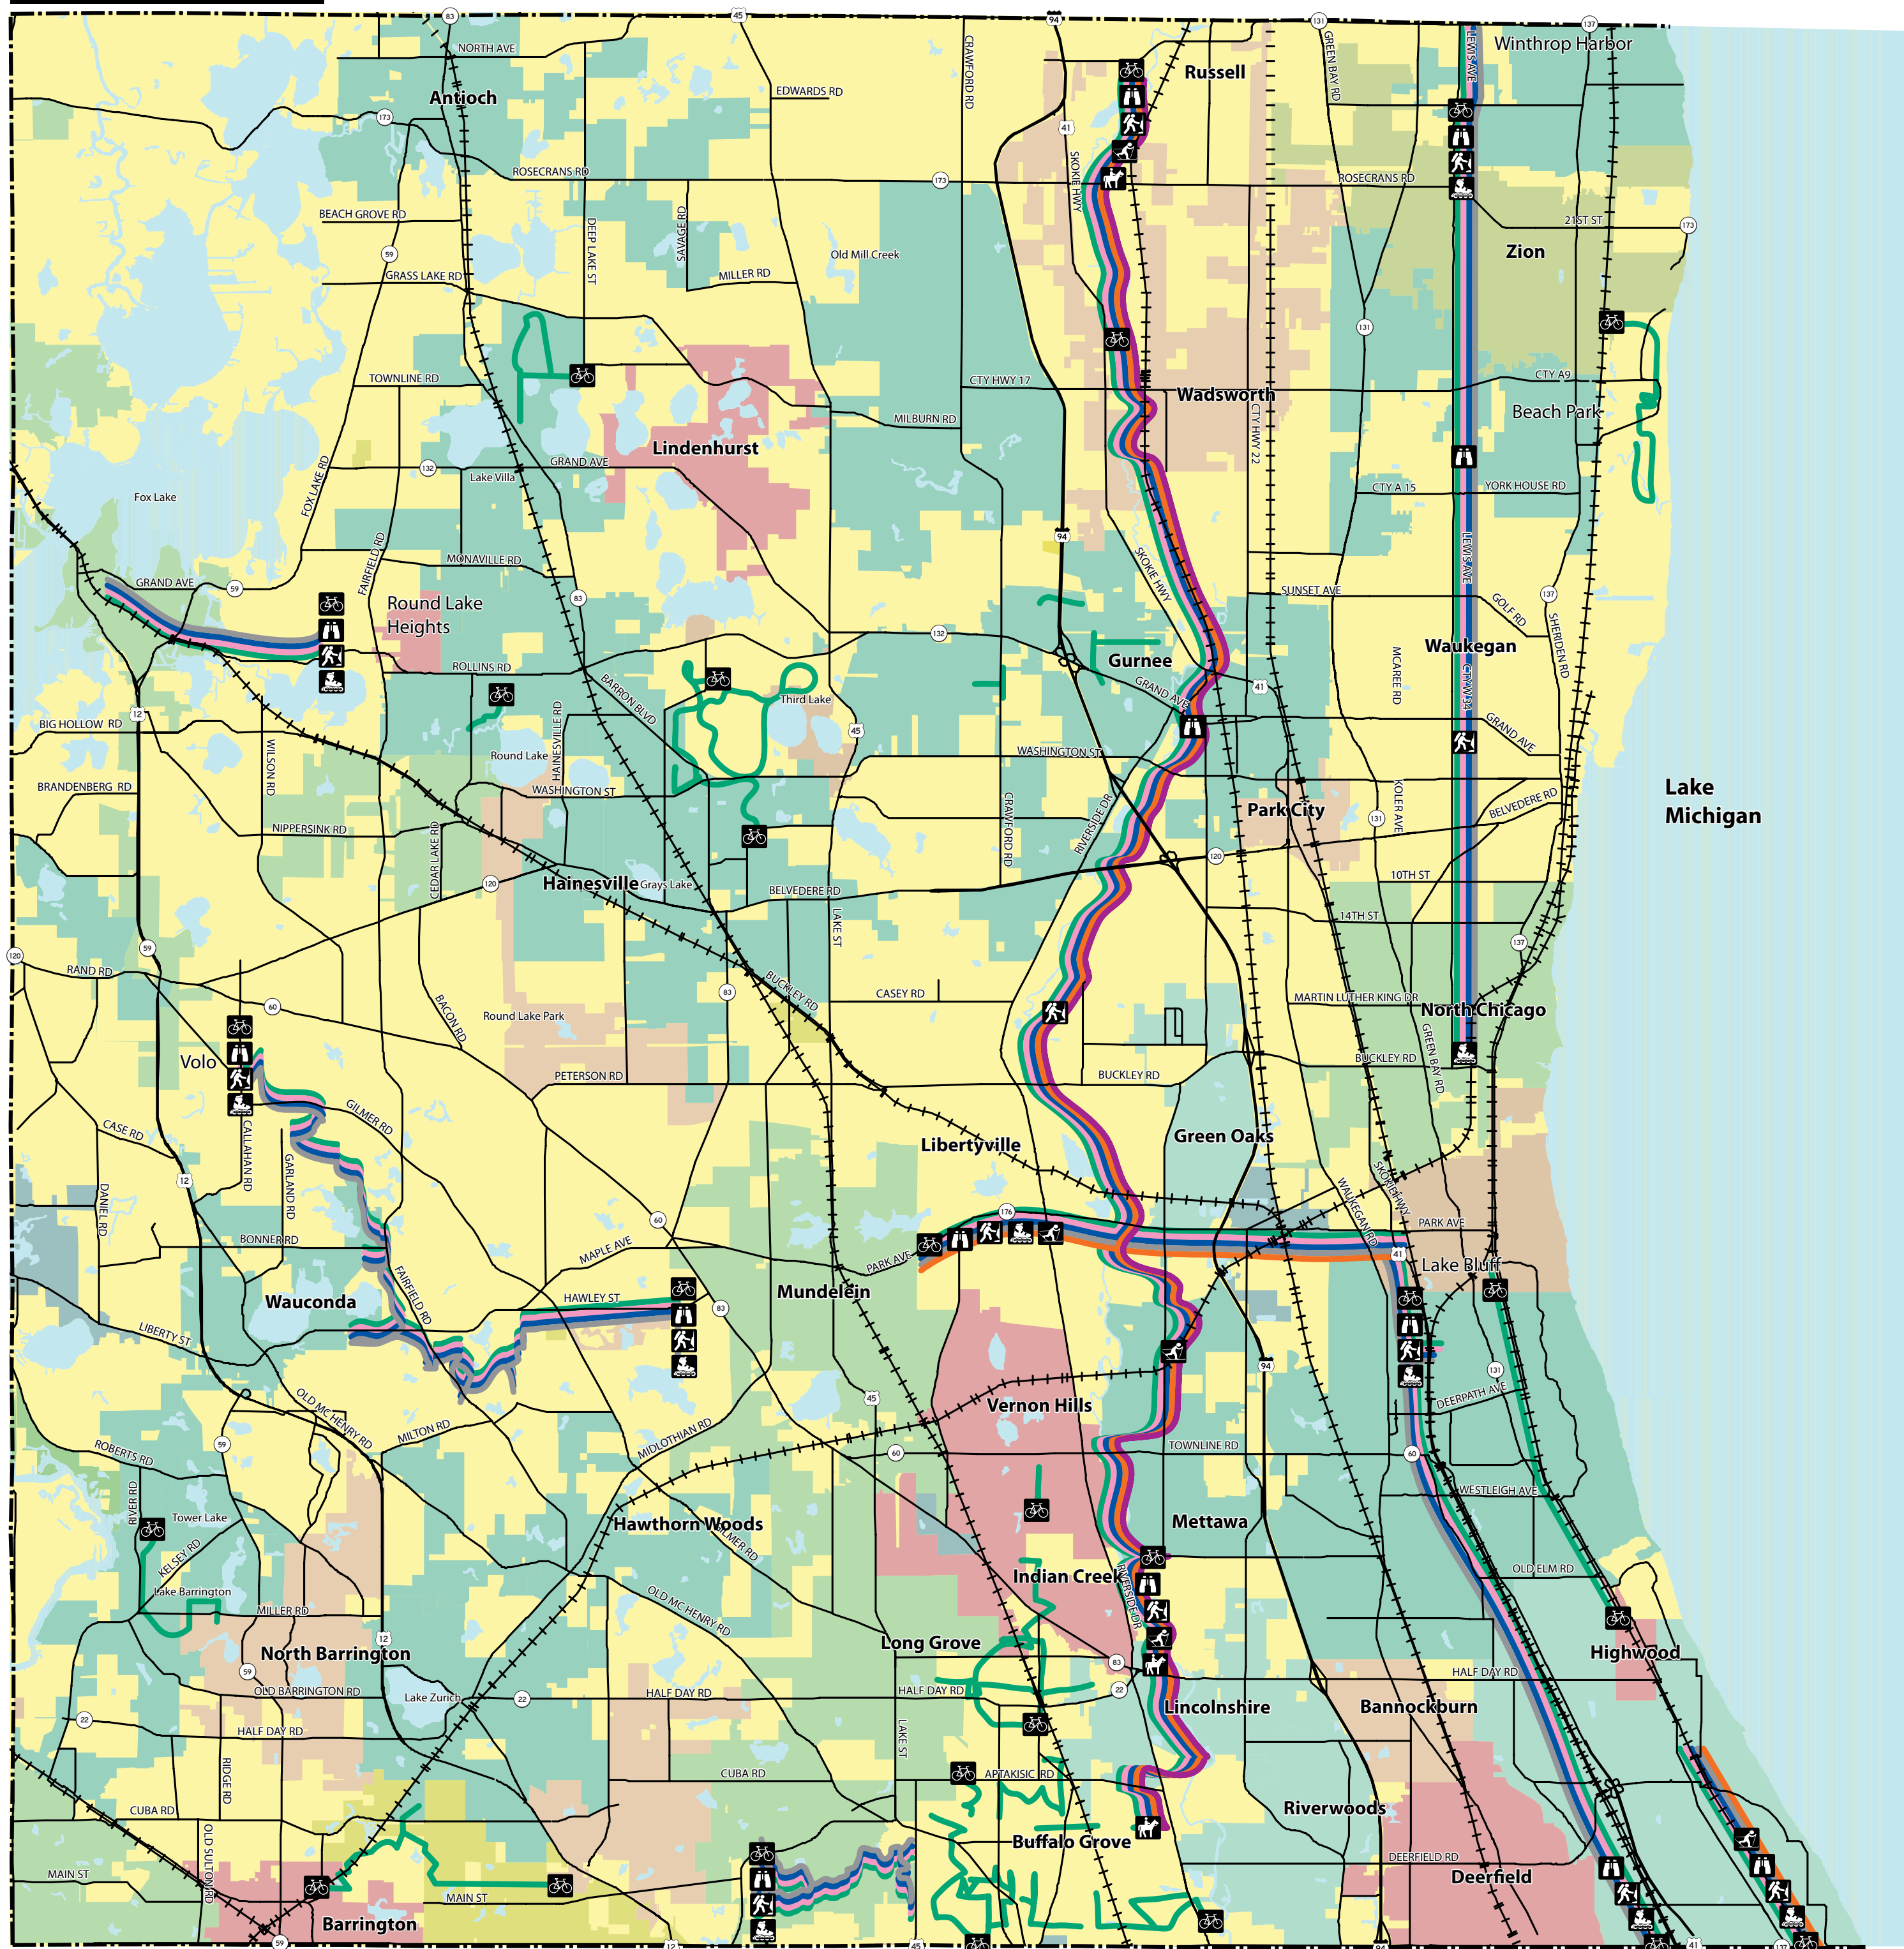

LAKE COUNTY

- Cross-Country Ski Trail
- Snowmobile Trail
- Hiking Trail
- In-Line Skating
- Birding/Nature Trail
- Bicycle Trail/Route

LUGO
LANDSCAPING SERVICE
WWW.LUGOLANDSCAPNG.COM
• Mowing • Trimming • Mulch • Dethatching •
• Power Raking • Aerating • Bushes • Trees •
• Spring & Fall Clean-Up • Patios •
• Retaining walls • Snow Removal •
815-209-1166
WOODSTOCK, ILLINOIS

Lake Region Post 703
LAKE FRONT LOCATION!
OUTDOOR PAVILION
WEDDINGS
& CELEBRATIONS
BANQUETS - SEATS 275
847-587-2323 703 N Route 12
Fox Lake IL 60020
foxlakeamericanlegion.org

Mary's Greenhouse
• Annuals / Perennials
• Baskets / Planters
• Seasonal Flowers
• Pinsettias / Mums
847 336-5910
555 S. O'Plaine, Gurnee, IL

Real Living Properties
Ryan Furtkamp
REALTOR®
4949 Grand Avenue, Suite 10
Gurnee, Illinois 60031
Office: (847) 360-9700
Cell: (847) 912-8202
Fax: (847) 360-9739
Ryan.Furtkamp@RealLiving.com

Animal Health Clinic & Hospital of Lake County LTD
Full Service Facility
Donald D. Adams, DVM
Abbe L. Burke, DVM
Randall J. Hamlow, DVM
Denise M. Roberts, DVM
Steven G. Zimmerman, DVM
Appointments Recommended
847-623-5989
3479 Washington • Gurnee AAHA Certified

RadioActive
WRLR-LP FM 98.3
P.O. Box 98
Round Lake, Illinois
847-367-5052 or 224-338-9757

Visit the Jelly Belly Visitor Center and...
EXPERIENCE THE FUN!
Free Train Tours • Daily 9 a.m. to 4 p.m.
Bring this ad to the Jelly Belly Visitor Center for...
20% Off Your Purchase!
JELLY BELLY VISITOR CENTER
10100 Jelly Belly Lane
Pleasant Prairie, Wisconsin
(Corner of Hwy 165 and Green Bay Rd.)
Store Open Daily 9 a.m. to 5 p.m.
Visit us at JellyBelly.com or call 1-866-868-7522

golden corral
Buffet & Grill
Breakfast Every Day 7:30AM-11PM
Lunch Mon-Fri: 11AM-4PM
Dinner M-Th: 4PM-9PM • Fri: 4PM-10PM
Sat: 11AM-10PM • Sun: 11AM-9PM
1455 Dilley Rd. • Gurnee
(Corner Of Grand Ave & Dilley Rd)
847-249-8600

FREE MAP INCLUDES TRAILS
Lake County & McHenry County, Illinois

St. John's Lutheran School
300 Jefferson St. • Downtown Algonquin
Nationally & State Accredited
Established 1876
• PreK through 8 with full day Kindergarten
• Low Student to Teacher Ratio
• Challenging Curriculum
• Ability Grouping
• Ranked Above Average Nationally
• Extended Care Program
www.stjohnsalgonquin.org
(847) 658-9311

HERITAGE GREEN APARTMENTS
336 N. Green Bay Road • Waukegan
1 & 2 Bedrooms Available Now
FREE
Heat, Gas, Garbage, Water & Sewer
(Apartments Starting At $740)
★CALL FOR SPECIALS★
Stop In Today To See Model
847-662-2273

Kings Island Marine
Sales, Service & Storage
847-973-0297
500 S. Rt. 12 • Fox Lake, IL
kingsislandmarine@hotmail.com
Misty Harbor
Pontoons from 14' - 25'
Ultracraft Fishing Boats
Jon Boats, Row Boats,
Mercury, Suzuki Outboards
"Your Aluminum Boat Specialists"