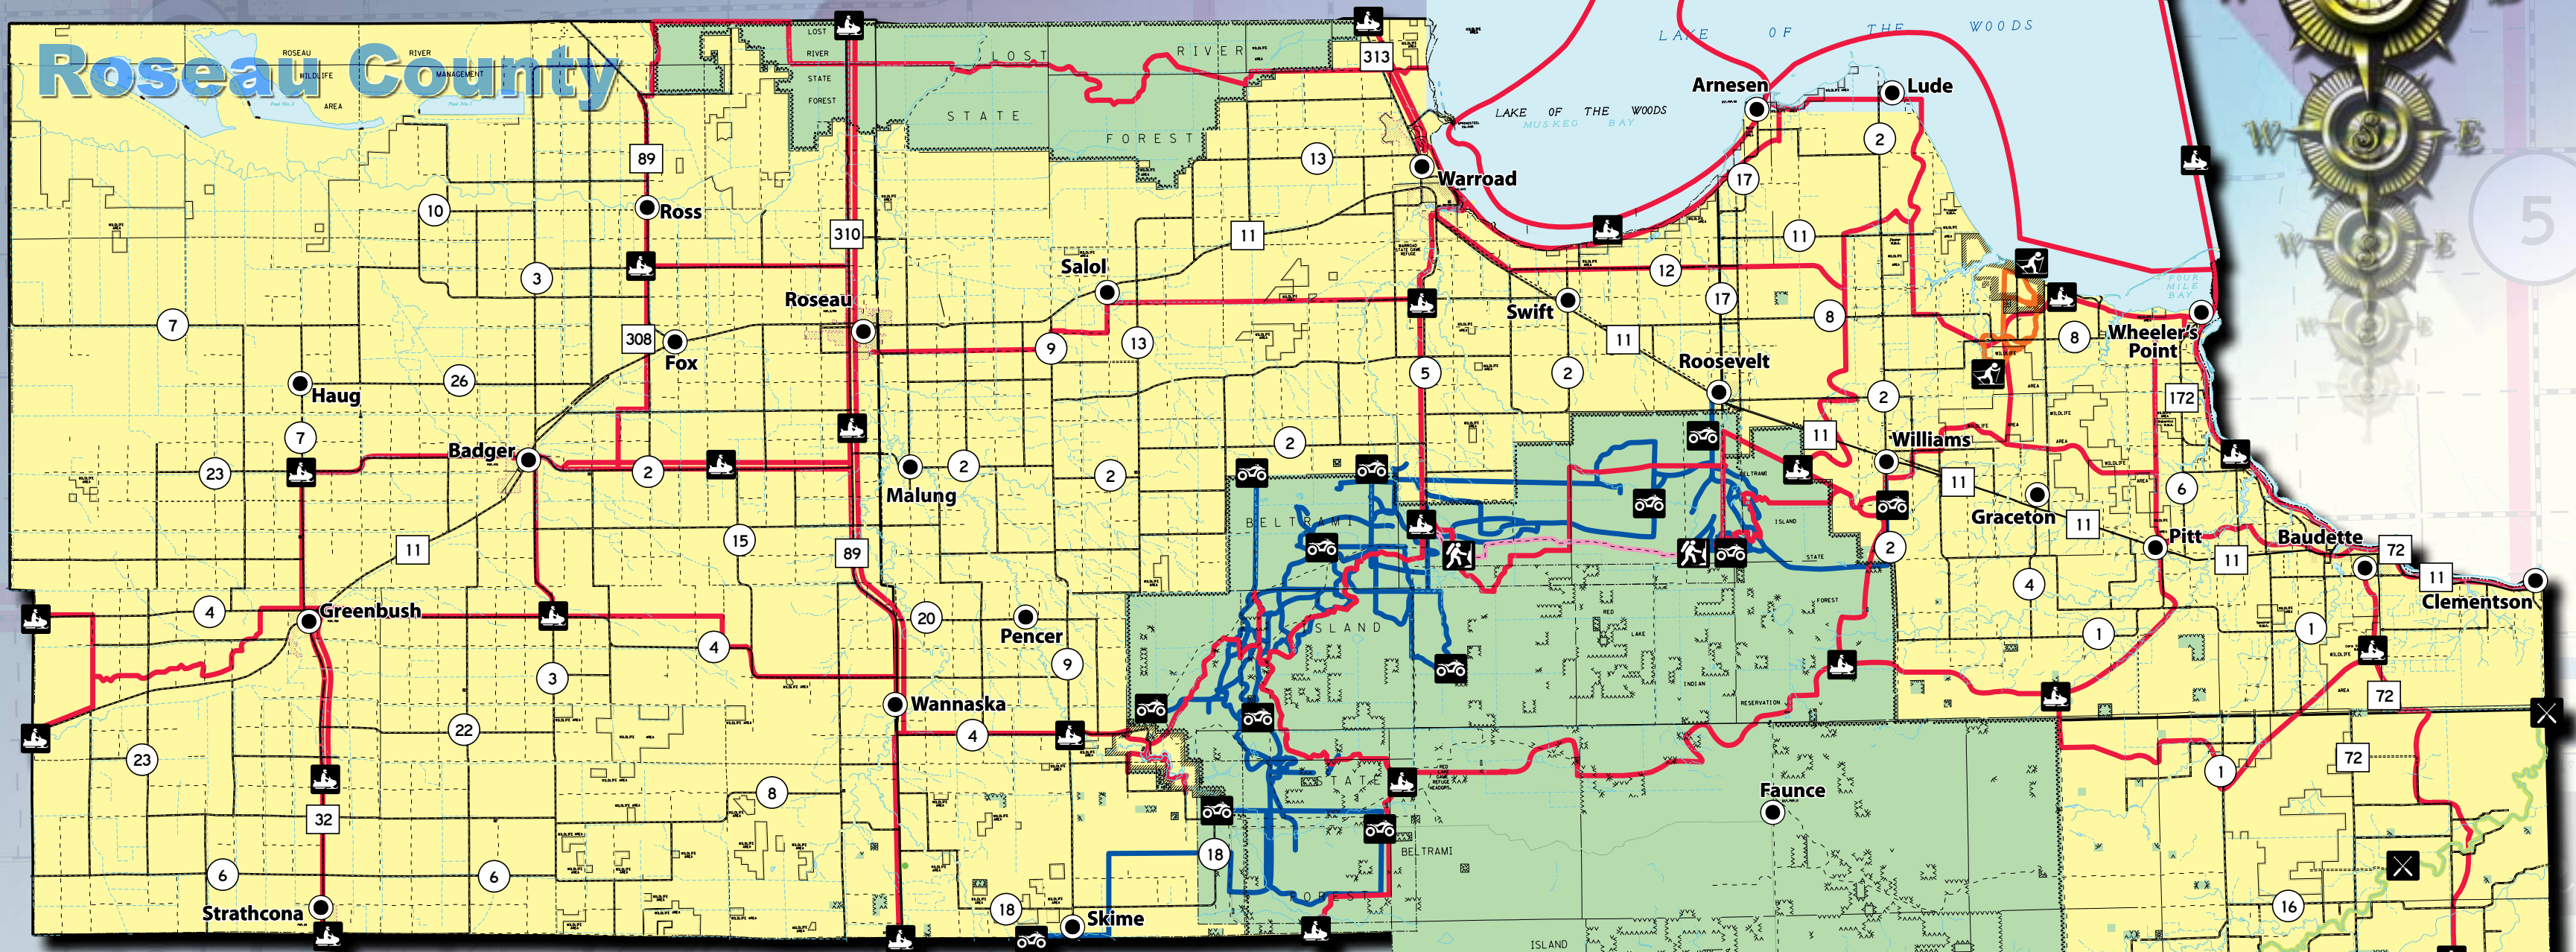

Set Your Hook on a Great Vacation

ZIPPEL BAY RESORT
Beautiful New Cabins, Pool and Hot Tub

For reservations call
1-800-222-2537
Williams, MN 56686
www.zippelbay.com

Cyrus RESORT

- Fully Equipped Cabins
- Fishing Charters
- Ice Fishing
- Full Bar & Restaurant
- Patio Open May 8th

www.cyrusresort.com • 218-634-2548
3928 Cyrus Road NW, North of Baudette

CUSTOM SPRAY FOAM
Bryan Wilmer
Owner
Spray Foam & Blown-In Insulation
(Cellulose & Fiberglass)
Residential & Commercial
Call Bryan at **(218) 235-3028**
for more information
FREE ESTIMATES
Mention this ad!
Warroad, MN
Servicing Northern Minnesota Since 2009

For Advertising
In Your
Local Area
Call:
651-646-4674
LincolnMarketing

Chocolate Moose RESTAURANT COMPANY
This is Northwoods Eating

- Breakfast • Lunch • Dinner

Hwy 53 & Memorial Drive, International Falls, MN
Open 6 a.m. - 10 p.m.
chocolatemooseresaurant.com
218-283-8888

FREE Local Area Map

KOOCHICHING, ROSEAU & LAKE OF THE WOODS COUNTIES, MINNESOTA
Recreational Trails Included
www.LincolnMarketing.us

GOING TO CANADA? STOP, SHOP, & SAVE BEFORE YOU CROSS

DUTY FREE DFA AMERICAS

SAVE UP TO **50%** OFF ALL NETAL PRICES

DUTY FREE AMERICAS ABSOLUTELY NO TAX!...NEVER!
ATM, Currency Exchange, & Restrooms Available.
Open 24 Hours!
Select Locations.

SAVING 20% & NO SALES TAX
NOT ENOUGH REASON TO STOP!
$10 off
a $50 Purchase.

AMERICAN FAMILY INSURANCE

DAVE GRAY - DAVE GRAY AGENCY, INC.
415 LAKE STREET, NE • P.O. BOX 457 • WARROAD, MN 56763-0457

Warroad: 218-386-1428
Baudette: 218-634-2644
Home: 218-386-2384
E-Mail: dgray@amfam.com

REGISTERED REPRESENTATIVE
AMERICAN FAMILY SECURITIES, LLC
6000 AMERICAN PARKWAY
MADISON, WI 53793
1-888-428-5433
MN License #8072

WOUNDED WARRIORS GUIDE SERVICE

Is a cost free guide service founded by veterans for veterans. We here at WOUNDED WARRIORS GUIDE SERVICE provide waterfowl hunting and fishing opportunities for our vets that have been wounded serving our great nation. At WOUNDED WARRIORS GUIDE SERVICE we are always preparing for the seasons and decided that we want to share our great experiences with those who have sacrificed greatly for our country.

218-209-1230
Donations Accepted @
www.wwgsmn.com

WILD 102

YOUR #1 HIT MUSIC STATION

Shop • Dine • Play • Stay

SALE

Swimming pool, spa, and interior views.

LOCALLY

...and support the community you live in!

- Snowmobile Trail
- ATV Trail
- Bicycle Trail/Route
- Equestrian Trail
- Hiking/Walking Trail
- Cross-Country Ski Trail
- Paddle Boat Trail

THUNDERBIRD LODGE
On Rainy Lake • Voyageurs National Park

A village away from Voyageurs National Park

- World-Class Angling
- Fabulous Lakeside Dining/Lounge
- Quality Service, Fuel
- Boat and Pontoon Rentals
- Snowmobile Trails, Cross-Country and Bike Trails
- Championship 18-hole Golf Course (seasonal)

1-800-351-5133
1-218-286-3131
11 miles east of International Falls, MN
Served by Delta Airlines

Altru

To schedule an appointment, call your local clinic.

Altru Clinic | Roseau | 218.463.1365
Altru Clinic | Greenbush | 218.782.2400
Altru Clinic | Warroad | 218.386.2020

Scan QR Code to go to the individual County Page

Roseau County Lake of the Woods County

This free publication is made possible by the advertisers and other local agencies and may not be reproduced. Please support the local advertisers on this publication. Comments and/or suggestions may be directed to: info@lincolnmktg.com

This map is prepared with information provided to us by others, therefore, Lincoln Marketing and the advertisers assume no liability in regards to trails (including accuracy). Please respect private property and no trespassing signs. Stay on trails. Exercise extreme caution on all lakes and streams. Obey all state and local laws and ordinances. Do not operate snowmobiles on county roads or state highways.

View this publication online at www.lincolnmktg.com

Check out YOUR NEW County Web Page!!!

Go to www.LincolnMarketing.us

Find Maps, Guides & MORE

- Maps • Resident Guides
- Residential Services
- Important Phone Numbers
- Hunting/Fishing Seasons & More