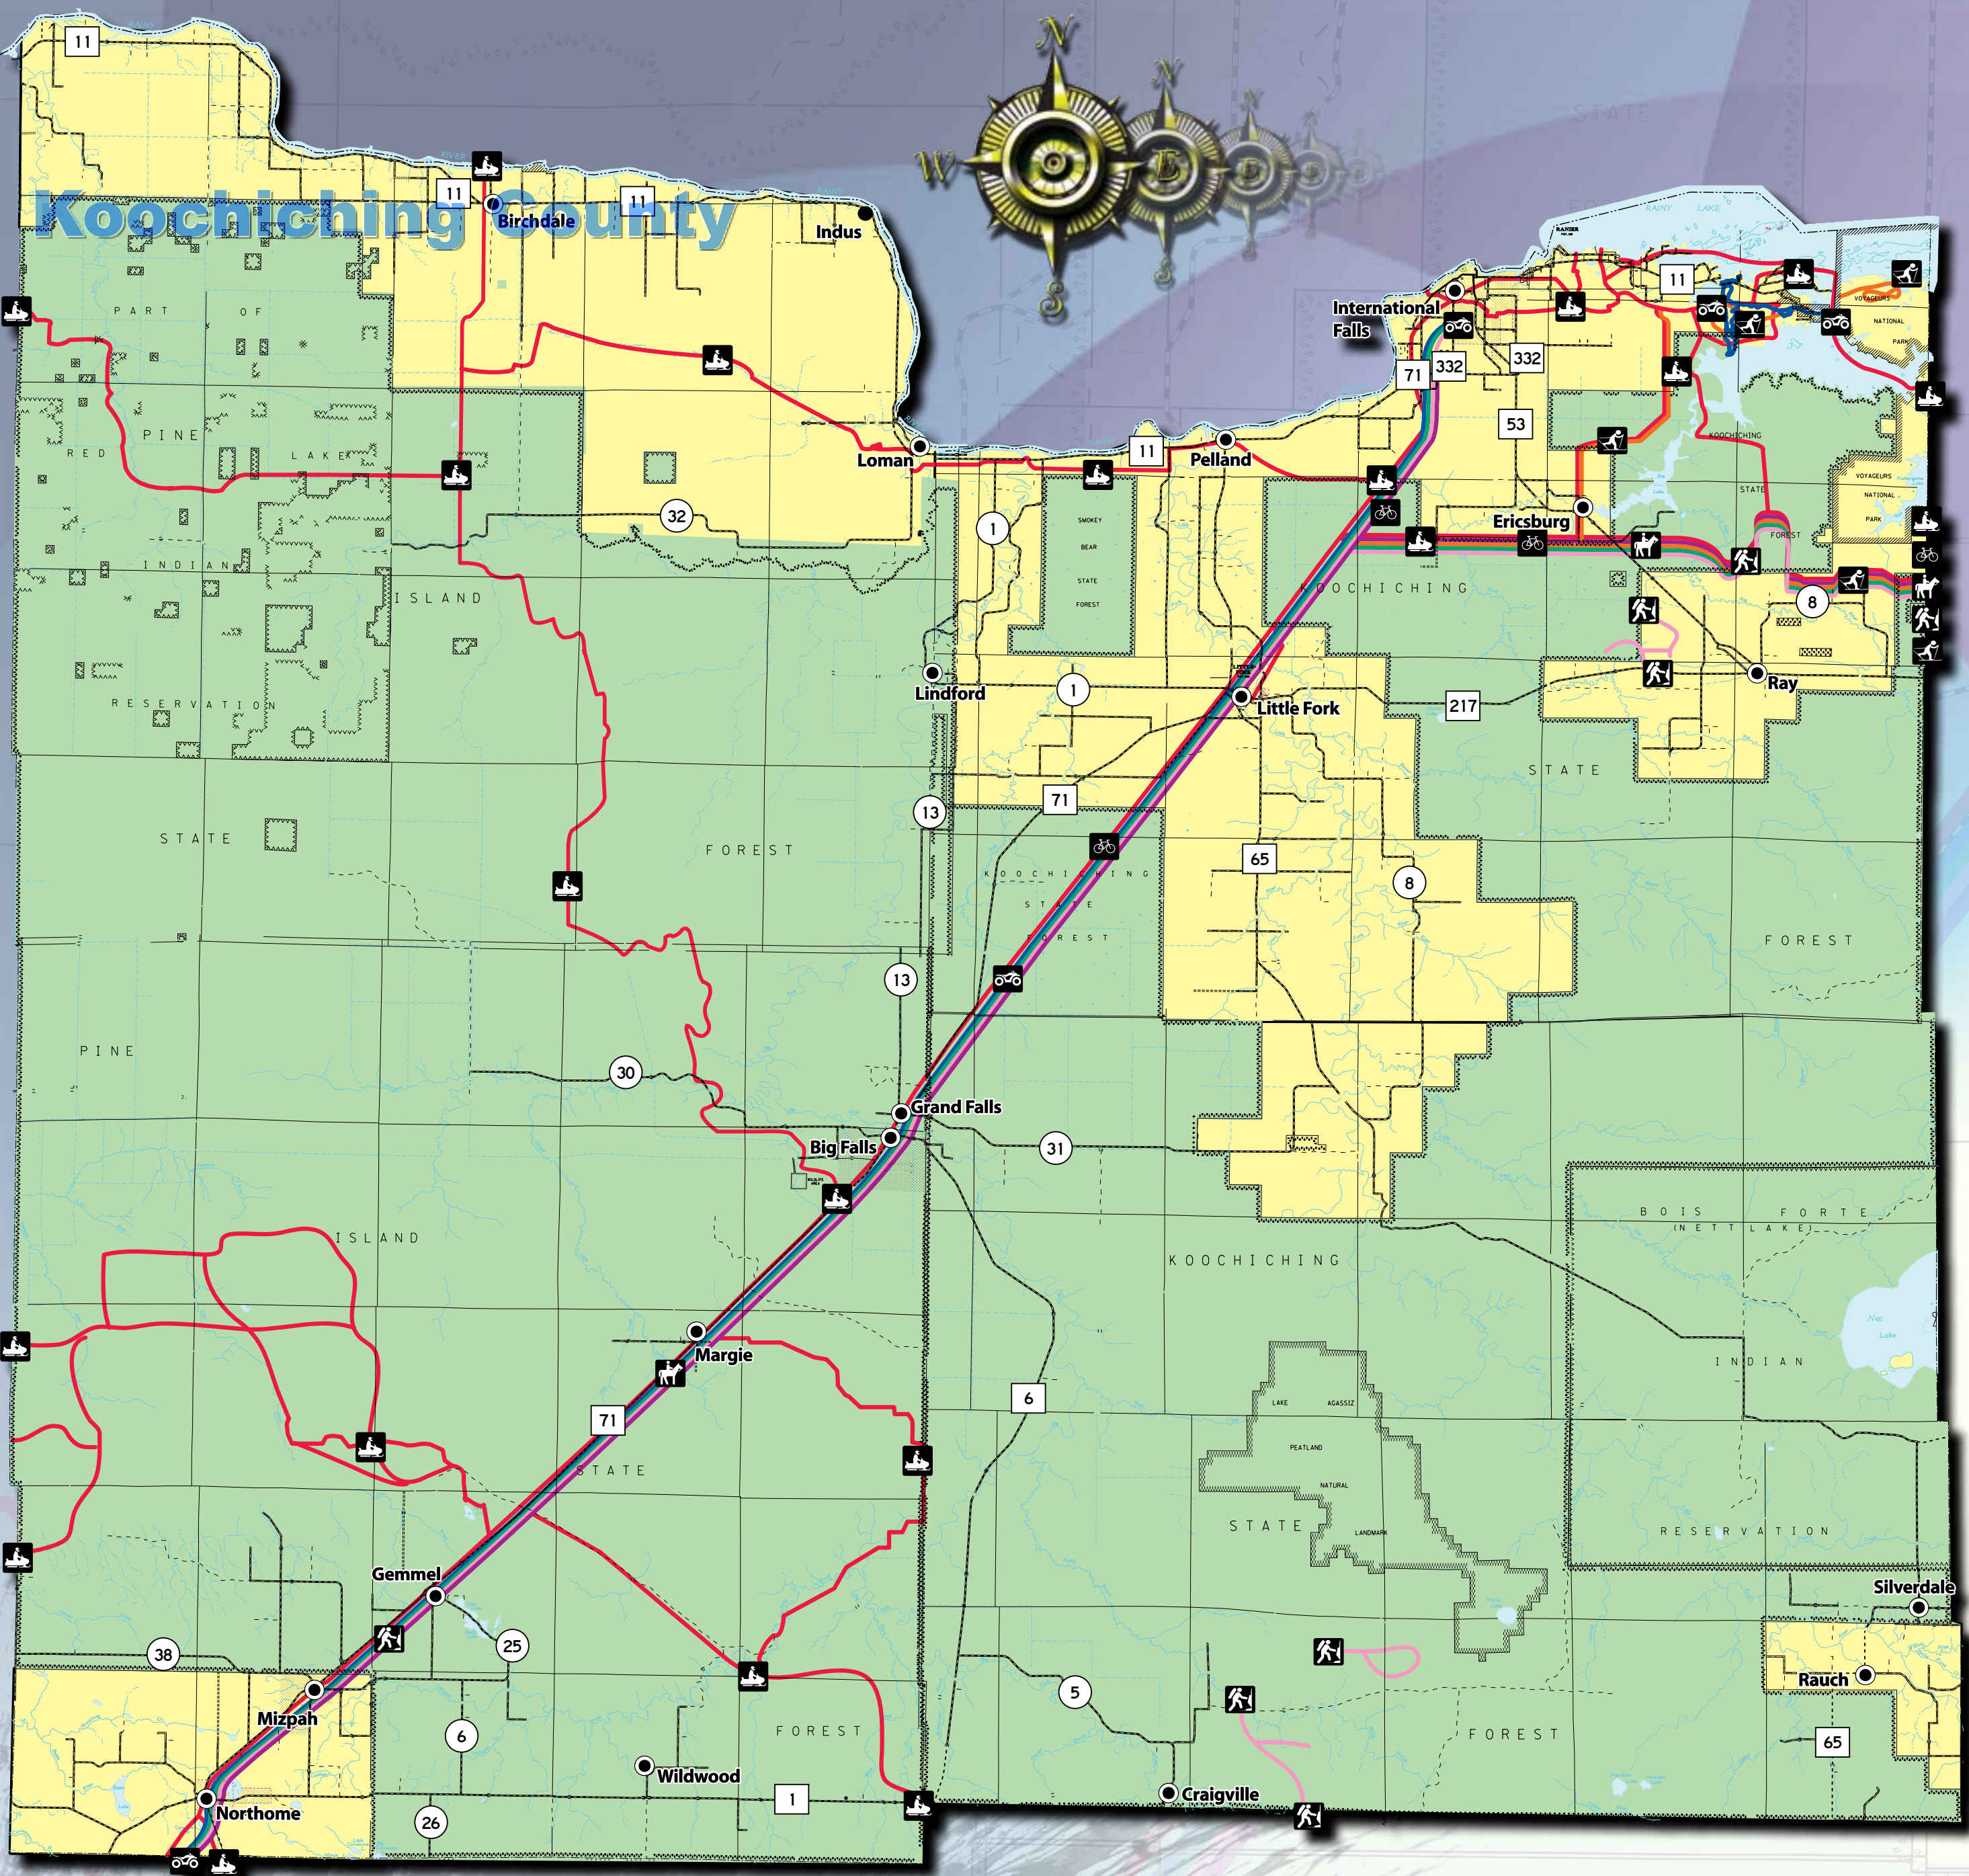

Scan QR Code to go to the individual County Page

This free publication is made possible by the advertisers and other local agencies and may not be reproduced. Please support the local advertisers on this publication. Comments and/or suggestions may be directed to: info@lincolnmktg.com

This map is prepared with information provided to us by others, therefore, Lincoln Marketing and the advertisers assume no liability in regards to trails (including accuracy). Please respect private property and no trespassing signs. Stay on trails. Exercise extreme caution on all lakes and streams. Obey all state and local laws and ordinances. Do not operate snowmobiles on county roads or state highways.

View this publication online at www.lincolnmktg.com

Cyrus RESORT

- Fully Equipped Cabins
- Fishing Charters
- Ice Fishing
- Full Bar & Restaurant
- Patio Open May 8th

www.cyrusresort.com • 218-634-2548
3928 Cyrus Road NW, North of Baudette

Set Your Hook on a Great Vacation

ZIPPEL BAY

Beautiful New Cabins, Pool and Hot Tub

For reservations call
1-800-222-2537
Williams, MN 56686
www.zippelbay.com

FREE Local Area Map

KOOCHICHING, ROSEAU & LAKE OF THE WOODS COUNTIES, MINNESOTA

Recreational Trails Included

www.LincolnMarketing.us

LincolnMarketing

Would like to Thank You FOR 30 Years of Loyal Business

AMERICAN FAMILY INSURANCE

DAVE GRAY - DAVE GRAY AGENCY, INC.
415 LAKE STREET, NE • P.O. BOX 457 • WARROD, MN 56763-0457

Warrod: 218-386-1428
Baudette: 218-634-2644
Home: 218-386-2384
E-Mail: dgray1@amfam.com

REGISTERED REPRESENTATIVE
AMERICAN FAMILY SECURITIES, LLC
6000 AMERICAN PARKWAY
MADISON, WI 53783
1-888-426-5433
MN License #0172

GOING TO CANADA?
STOP, SHOP, & SAVE BEFORE YOU CROSS

DUTY FREE AMERICAS

SAVE UP TO 50% OFF ALL NETAL PRICES

$20 $22

DUTY FREE AMERICAS
ABSOLUTELY NO TAX!...NEVER!

ATM, Currency Exchange, & Restrooms Available.

Open 24 Hours!
Select Locations.

SAVING 20% & NO SALES TAX
NOT ENOUGH REASON TO STOP!
Here's 10 more!
$10 off
a $50 Purchase.

Highway 53, 225 2nd Ave International Falls, MN 56601-0556 218-634-2556
Highway 18 at the Border International Falls, MN 56601-0556 218-634-2556
Highway 72 at the Border Baudette, MN 56601-0556 218-634-2556
Highway 11 1/2 mile from the Border Grand Portage, MN 56601-0556 218-634-2556

THUNDERBIRD LODGE
On Rainy Lake • Voyageurs National Park

- World-Class Angling
- Robust Lakeside Dining/Lounge
- Guide Service, Fuel
- Boat and Pkwtion Rentals
- Scenic Views, Cross-Country and Bike Trails
- Championship Vehicle Golf Course (weekend)

1-800-351-5133 thunderbirdlodge.com
1-218-286-3131 info@thunderbirdlodge.com

11 miles east of International Falls. Served by Delta Airlines

CHOCOLATE MOOSE RESTAURANT

This is Northwoods Eating

• Breakfast • Lunch • Dinner

Hwy 53 & Memorial Drive, International Falls, MN
Open 6 a.m.-10 p.m.

chocolatemooseresaurant.com

218-283-8888