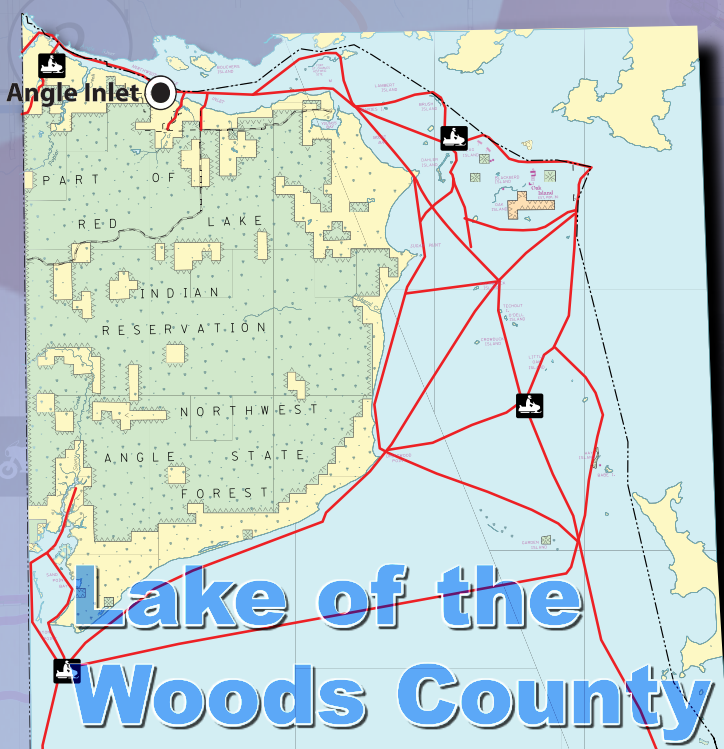

Chanhassen
entertaining you!
DINNER THEATRES

Musicals • Comedy • Concerts!

Your entertainment destination & weddings/events venue!

Live Broadway Musicals,
Stevie Ray's Improv Comedy
and the Twin Cities' Best Tribute Concerts.

952.934.1525 ChanhassenDT.com

IT DOESN'T GET ANY BETTER THAN THIS!

THUNDERBIRD LODGE
On Beautiful Rainy Lake

A SNOWMOBILE DESTINATION
Excellent Winter Rate
Cabins Perfect for Large Groups
Legendary Bar & Restaurant
Open Everyday, All Day
Gas & Oil On Site with Helpful Attendants
Connected to 100s of Trails
Snowmobile Rental & Guided Tours Available

CALL TO BOOK: 218-286-3151
THUNDERBIRDRAINYLAKE.COM

Americinn
BY WYNDHAM

BRAND NEW LOCATION
PUB BEER/WINE & PULL TABS
FREE BREAKFAST INDOOR POOL + HOT TUB
GUEST RECEPTION
WIFI DOG-FRIENDLY
NEAR US + CANADIAN BORDER

Americinn by Wyndham | 2500 Keenan Drive
International Falls, MN 56649 | 218-209-2487

Shop. Dine. Play. Stay.
LOCALLY
and help support businesses
throughout your area.

"ON BEAUTIFUL ASH RIVER" Ash River Trail, Orr, MN 55771

AshKaNam
THE SOOTY ASH RIVER MINNESOTA

• Full Bar & Restaurant/Lunch-Dinner
• On/Off Sale Liquor-Beer + Full Tabs/E-Tabs
• Bloody Mary's, Pizza, Burgers, Wings
• 3 Hotel Rooms & 12 Log Cabins/Condos
Available • Fuel • Trail Reports
• Boat Rentals • Ice Fishing Shack Rentals

BAR & GRILL HOURS: MON-SUN 11AM-CLOSE
Open Everyday. Call or check Facebook
for updates on early closings.

CALL FOR RESERVATIONS: 218-374-3181
WEBSITE FOR MORE INFO www.AshKaNam.com

Free Local Area Trails Map

Koochiching, Roseau & Lake of the Woods Counties, MN

Scan the QR Code for a Digital Copy

LincolnMarketing

Security STATE INSURANCE AGENCY, INC.

P.O. Box 70 • 505 Lake St. NE • Warroad, Minnesota 56763
Tel. (218) 386-1818

For all your insurance needs:
**Home, Auto,
Business and More!**

Trusted Choice
INDEPENDENT INSURANCE AGENTS

Sales and Service

Factory Trained Service Technicians For:

- ♦ Stern Drives ♦ Inboards
- ♦ Outboards ♦ Diesels

~ Skeeter ~ Alumacraft ~ SportCraft ~ Mercury ~
~ Evinrude ~ Yamaha ~ Suzuki ~ Yanmar ~ SnoBear ~

"You can trust these guys
with your boat"

LAKE OF THE WOODS MARINE

3208 Bur Oak Rd.
Baudette, MN 56623
Phone # 218-634-2289
Mon-Fri 8am-5pm • Summer Sat. 8am-12pm
f Check out our Facebook page