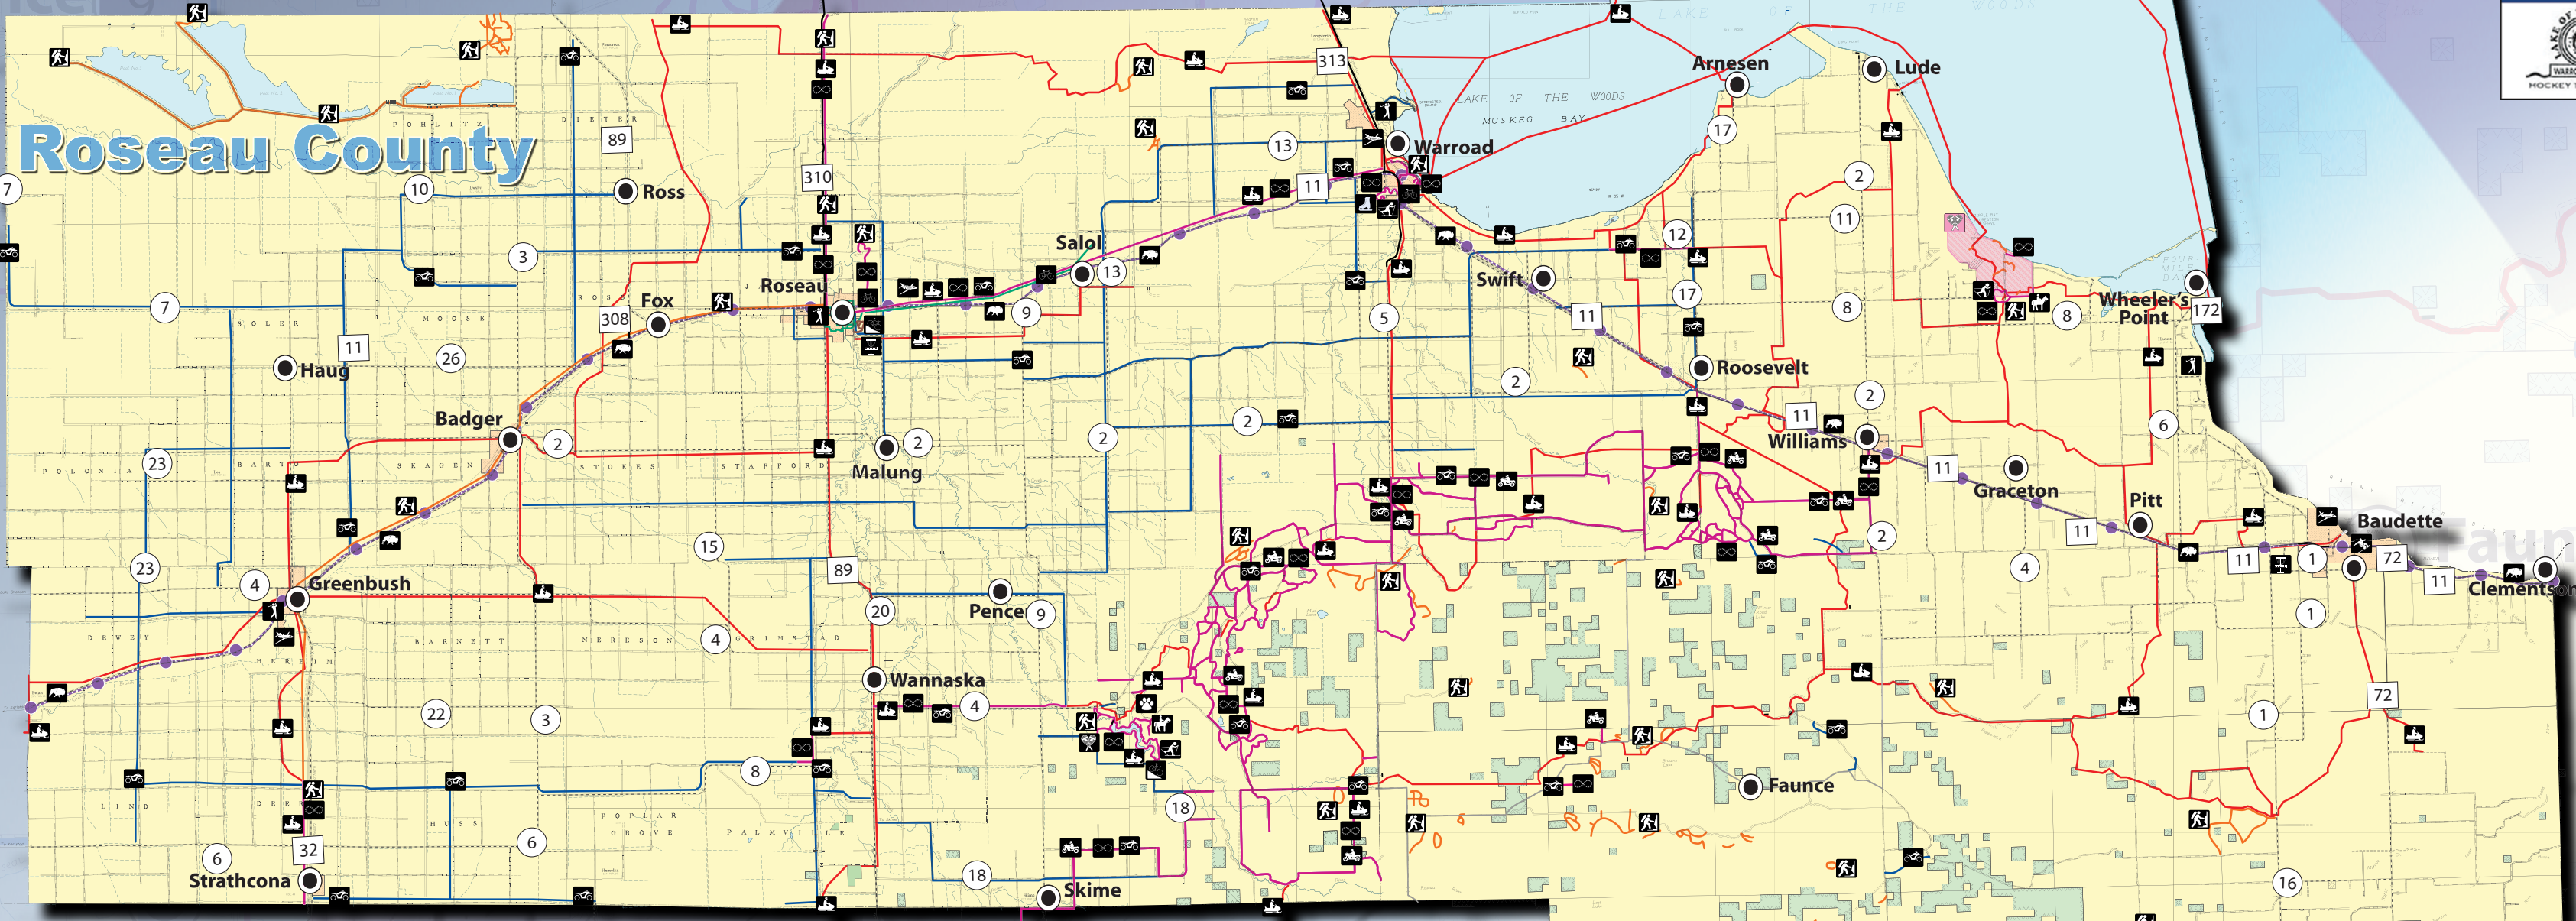

Koochiching, Roseau & Lake of the Woods Counties, MN

Scan the QR Code for a Digital Copy

LincolnMarketing

Security STATE INSURANCE AGENCY, INC.

P.O. Box 70 • 505 Lake St. NE • Warroad, Minnesota 56763
Tel. (218) 386-1818

~ Skeeter ~ Alumacraft ~ SportCraft ~ Mercury ~
~ Evinrude ~ Yamaha ~ Suzuki ~ Yanmar ~ SnoBear ~

"You can trust these guys
with your boat"

LAKE OF THE WOODS MARINE

3208 Bur Oak Rd.
Baudette, MN 56623
Phone # 218-634-2289
Mon-Fri 8am-5pm • Summer Sat. 8am-12pm
f Check out our Facebook page

Tell Them You Saw Them On The Map!

LincolnMarketing
 www.lincolnmarketing.us

BRAND NEW LOCATION
AmericInn BY WYNDHAM
 PUB BEER/WINE & PULL TABS

FREE BREAKFAST INDOOR POOL + HOT TUB GUEST RECEPTION WI-FI DOG-FRIENDLY NEAR US + CANADIAN BORDER

CALL TO BOOK: 218-286-3151
 THUNDERBIRDRAINYLAKE.COM

Shop • Dine • Play • Stay

LOCALLY

Scan QR Code to go to the individual County Page

Koochiching County

This free publication is made possible by the advertisers and other local agencies and may not be reproduced. Please support the local advertisers on this publication. Comments and/or suggestions may be directed to: info@lincolnmarketing.us