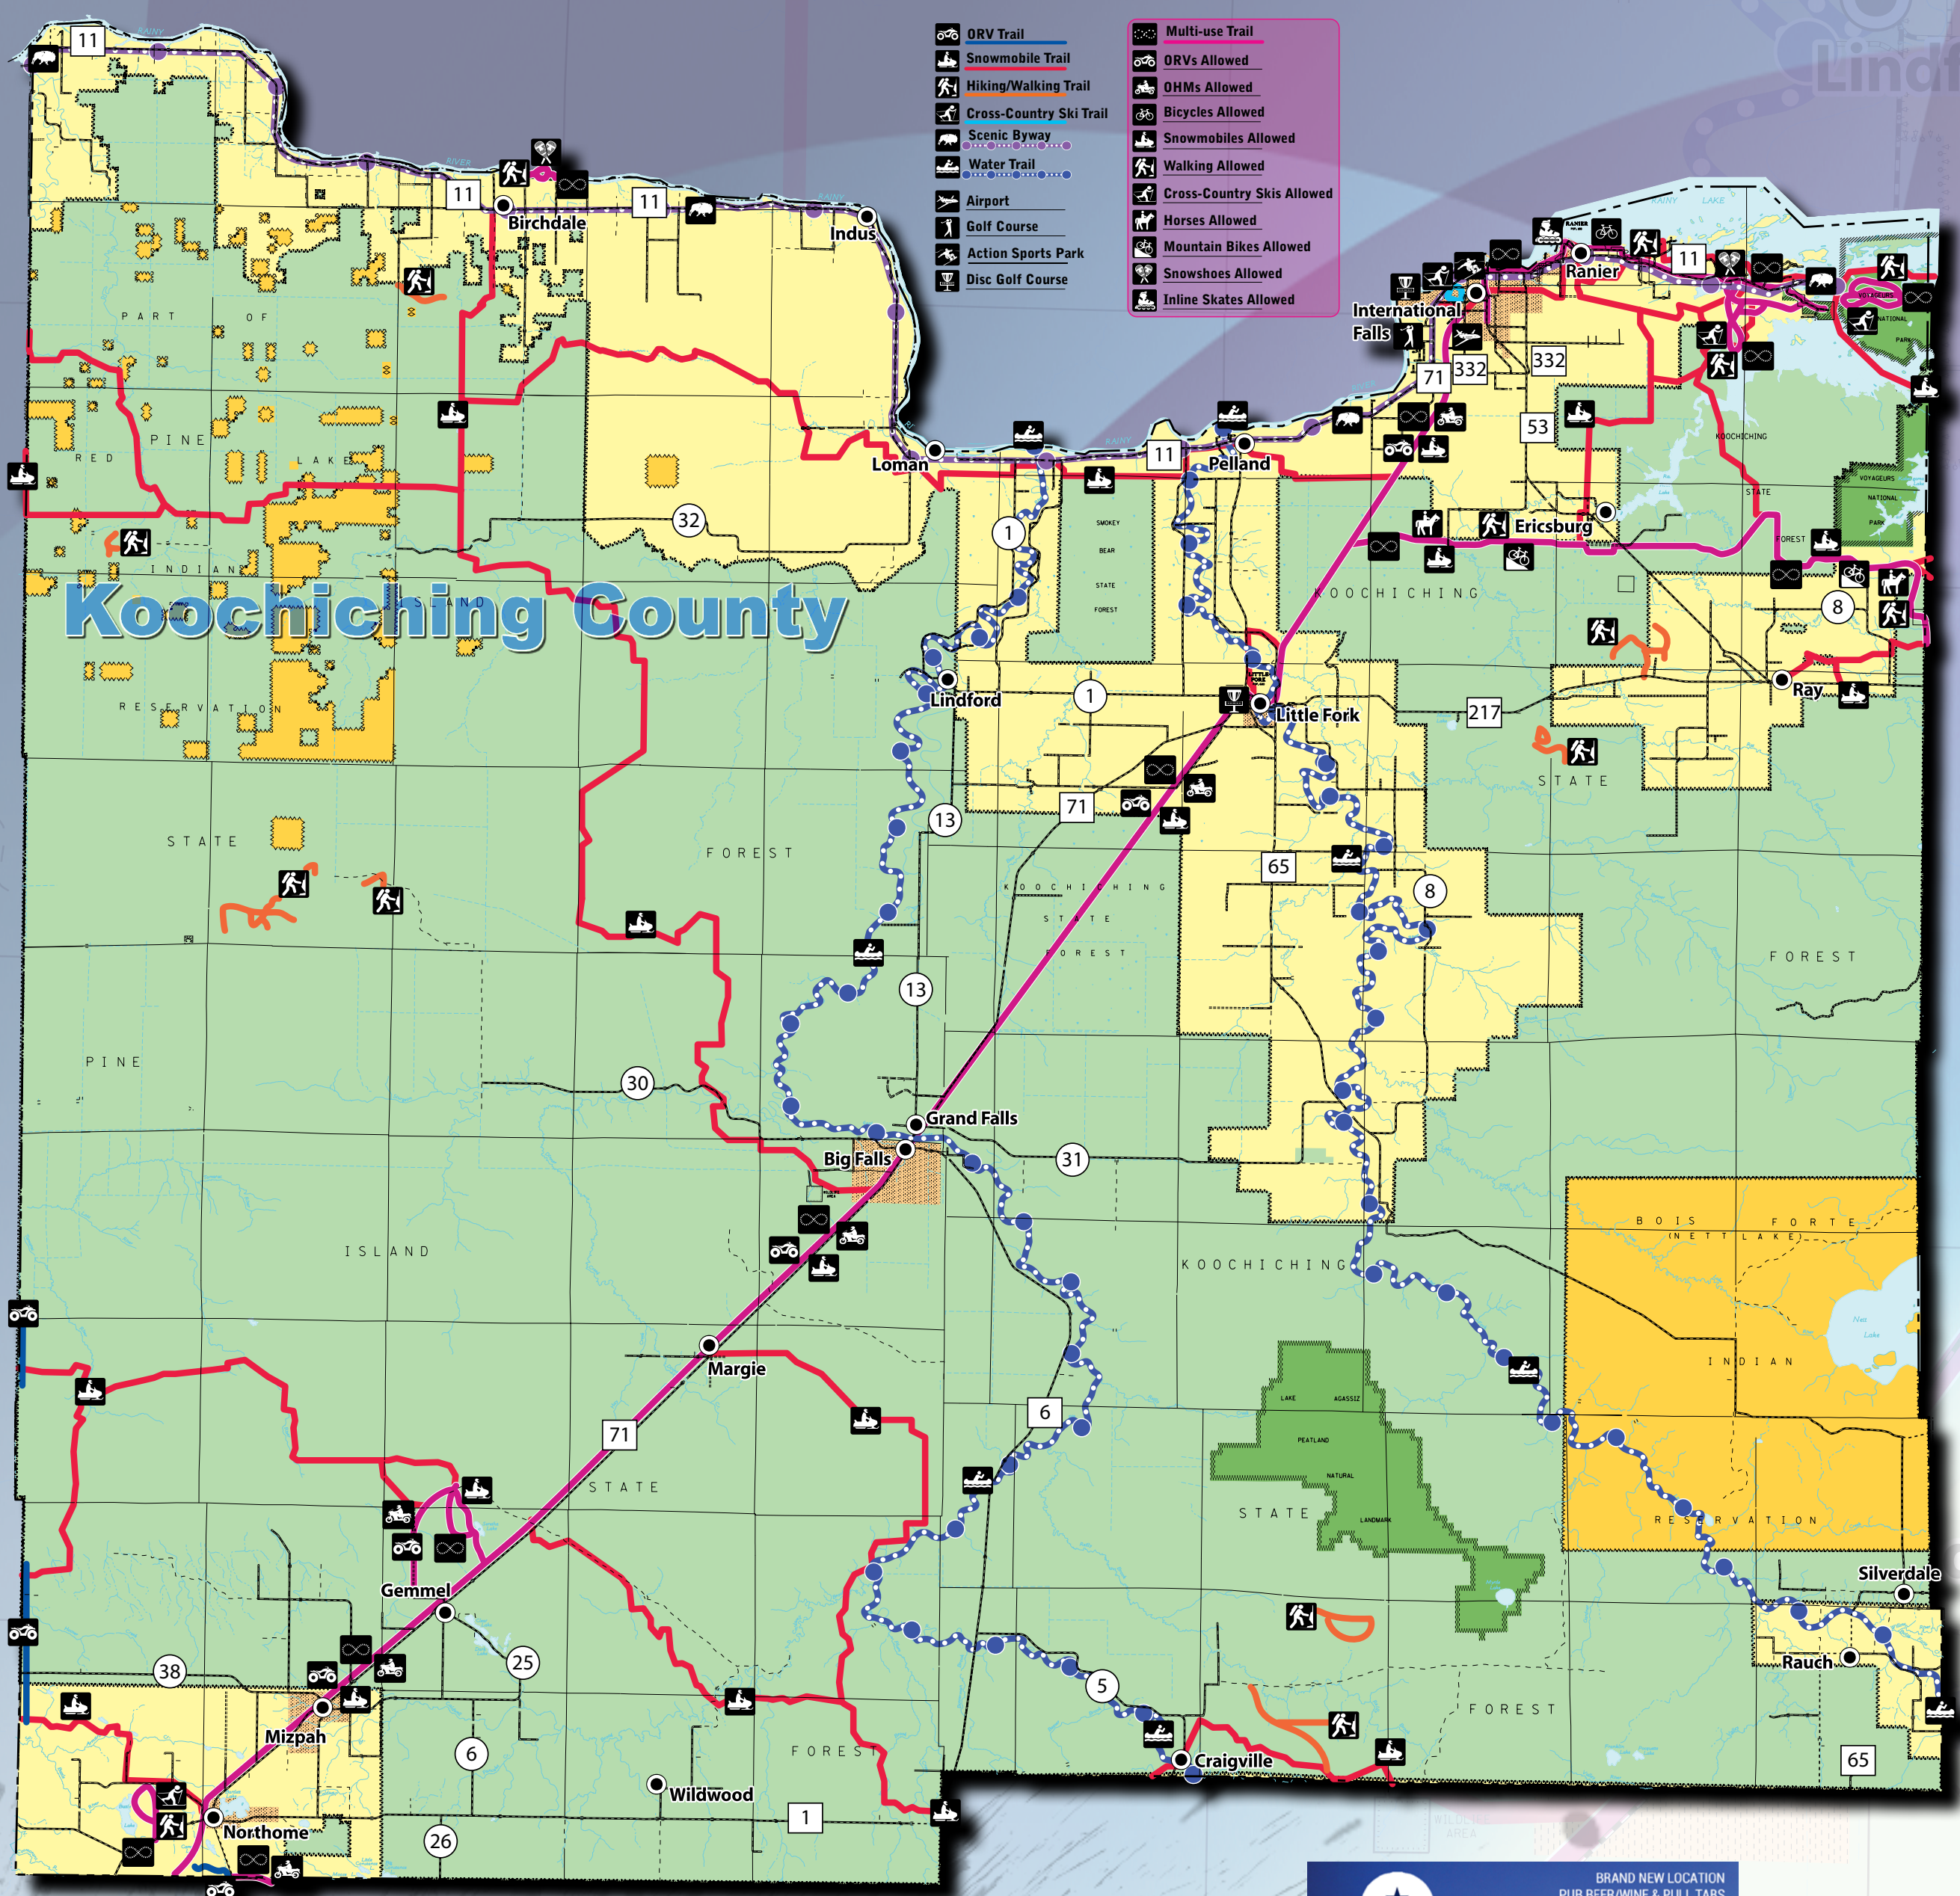

Since 1934
HELGESON
FUNERAL HOMES
& CREMATION SERVICES

Roseau ♦ Warroad ♦ Baudette
218-463-1211 ♦ helgesonfuneralhome.com

ADDITIONAL SERVICES INCLUDE:
OBITUARIES
PRE-PLANNING
VETERANS HEADSTONES
LODGINGS
GRIEF SUPPORT
MONUMENTS
SOCIAL SECURITY BENEFITS

"ON BEAUTIFUL ASH RIVER" Ash River Trail, Orr, MN 55771

AshKaNam
THE BEST ASH RIVER AMENITY

- Full Bar & Restaurant/Lunch-Dinner
- On/Off Sale Liquor-Beer - Full Tabs/E-Tabs
- Bloody Mary's, Pizza, Burgers, Wings
- 3 Hotel Rooms & 12 Log Cabins/Condos
- Available - Fuel - Trail Reports
- Boat Rentals - Ice Fishing Shack Rentals

BAR & GRILL HOURS: MON-SUN 11AM-CLOSE
Open Everyday. Call or check Facebook for updates on early closings.

CALL FOR RESERVATIONS: 218-374-3181
WEBSITE FOR MORE INFO www.AshKaNam.com

Free Local Area Trails Map

Koochiching, Roseau & Lake of the Woods Counties, MN

Scan the QR Code for a Digital Copy

LincolnMarketing

Security STATE INSURANCE AGENCY, INC.

P.O. Box 70 • 505 Lake St. NE • Warroad, Minnesota 56763
Tel. (218) 386-1818

For all your insurance needs:
Home, Auto, Business and More!

Trusted Choice
INDEPENDENT INSURANCE AGENTS

Sales and Service

Factory Trained Service Technicians For:

- ♦ Stern Drives ♦ Inboards
- ♦ Outboards ♦ Diesels

~ Skeeter ~ Alumacraft ~ SportCraft ~ Mercury ~
~ Evinrude ~ Yamaha ~ Suzuki ~ Yanmar ~ SnoBear ~

"You can trust these guys with your boat"

LAKE OF THE WOODS MARINE

3208 Bur Oak Rd.
Baudette, MN 56623
Phone # 218-634-2289
Mon-Fri 8am-5pm • Summer Sat. 8am-12pm
Check out our Facebook page

CYRUS RESORT

WE STRIVE TO KEEP YOUR Bellies, Drinks & Limits Full

- OPEN SUMMER & WINTER
- NEWLY REMODELED MODERN CABINS
- FULL BAR & RESTAURANT
- ANGRY WALLEYE ICE BAR
- CHARTER FISHING
- ICE HOUSE RENTALS
- PLOWED ICE ROADS
- DOCKS EQUIPPED WITH ELECTRICITY

3298 CYRUS RD NW • BAUDETTE, MN
1.800.932.2924 • CYRUSRESORT.COM

entertaining you!
Chanhassen DINNER THEATRES

Musicals • Comedy • Concerts!

Your entertainment destination & weddings/events venue!

Live Broadway Musicals, Stevie Ray's Improv Comedy and the Twin Cities' Best Tribute Concerts.

952.934.1525 ChanhassenDT.com

Today's Specials!

- ♥ create your own pizza $9.99
- ♥ chicken Marsala $14.99
- ♥ asparagus soup of the day/mince potatoes $11.99
- ♥ salmon asparagus $12.99

Advertisers Appreciate It!

Tell Them You Saw Them On The Map!

LincolnMarketing
www.lincolnmarketing.us

BRAND NEW LOCATION
AmericInn BY WYNDHAM
PUB BEER/WINE & PULL TABS

FREE BREAKFAST INDOOR POOL + HOT TUB GUEST RECEPTION WI-FI DOG-FRIENDLY NEAR US + CANADIAN BORDER

AmericInn by Wyndham | 2500 Keenan Drive International Falls, MN 56649 | 218-209-2487

2024 Minnesota **"Renaissance Festival"**
7 Weekends of Huzzah & Cheers!

Open Weekends Aug 17 - Sept 29
Plus Labor Day, Sept 2 & Festival Friday, Sept 27
9 am - 7 pm • Rain or Shine

Park & Ride Recommended
Prepaid Parking Pass Required for Onsite Parking

952.445.7361 | RenaissanceFest.com